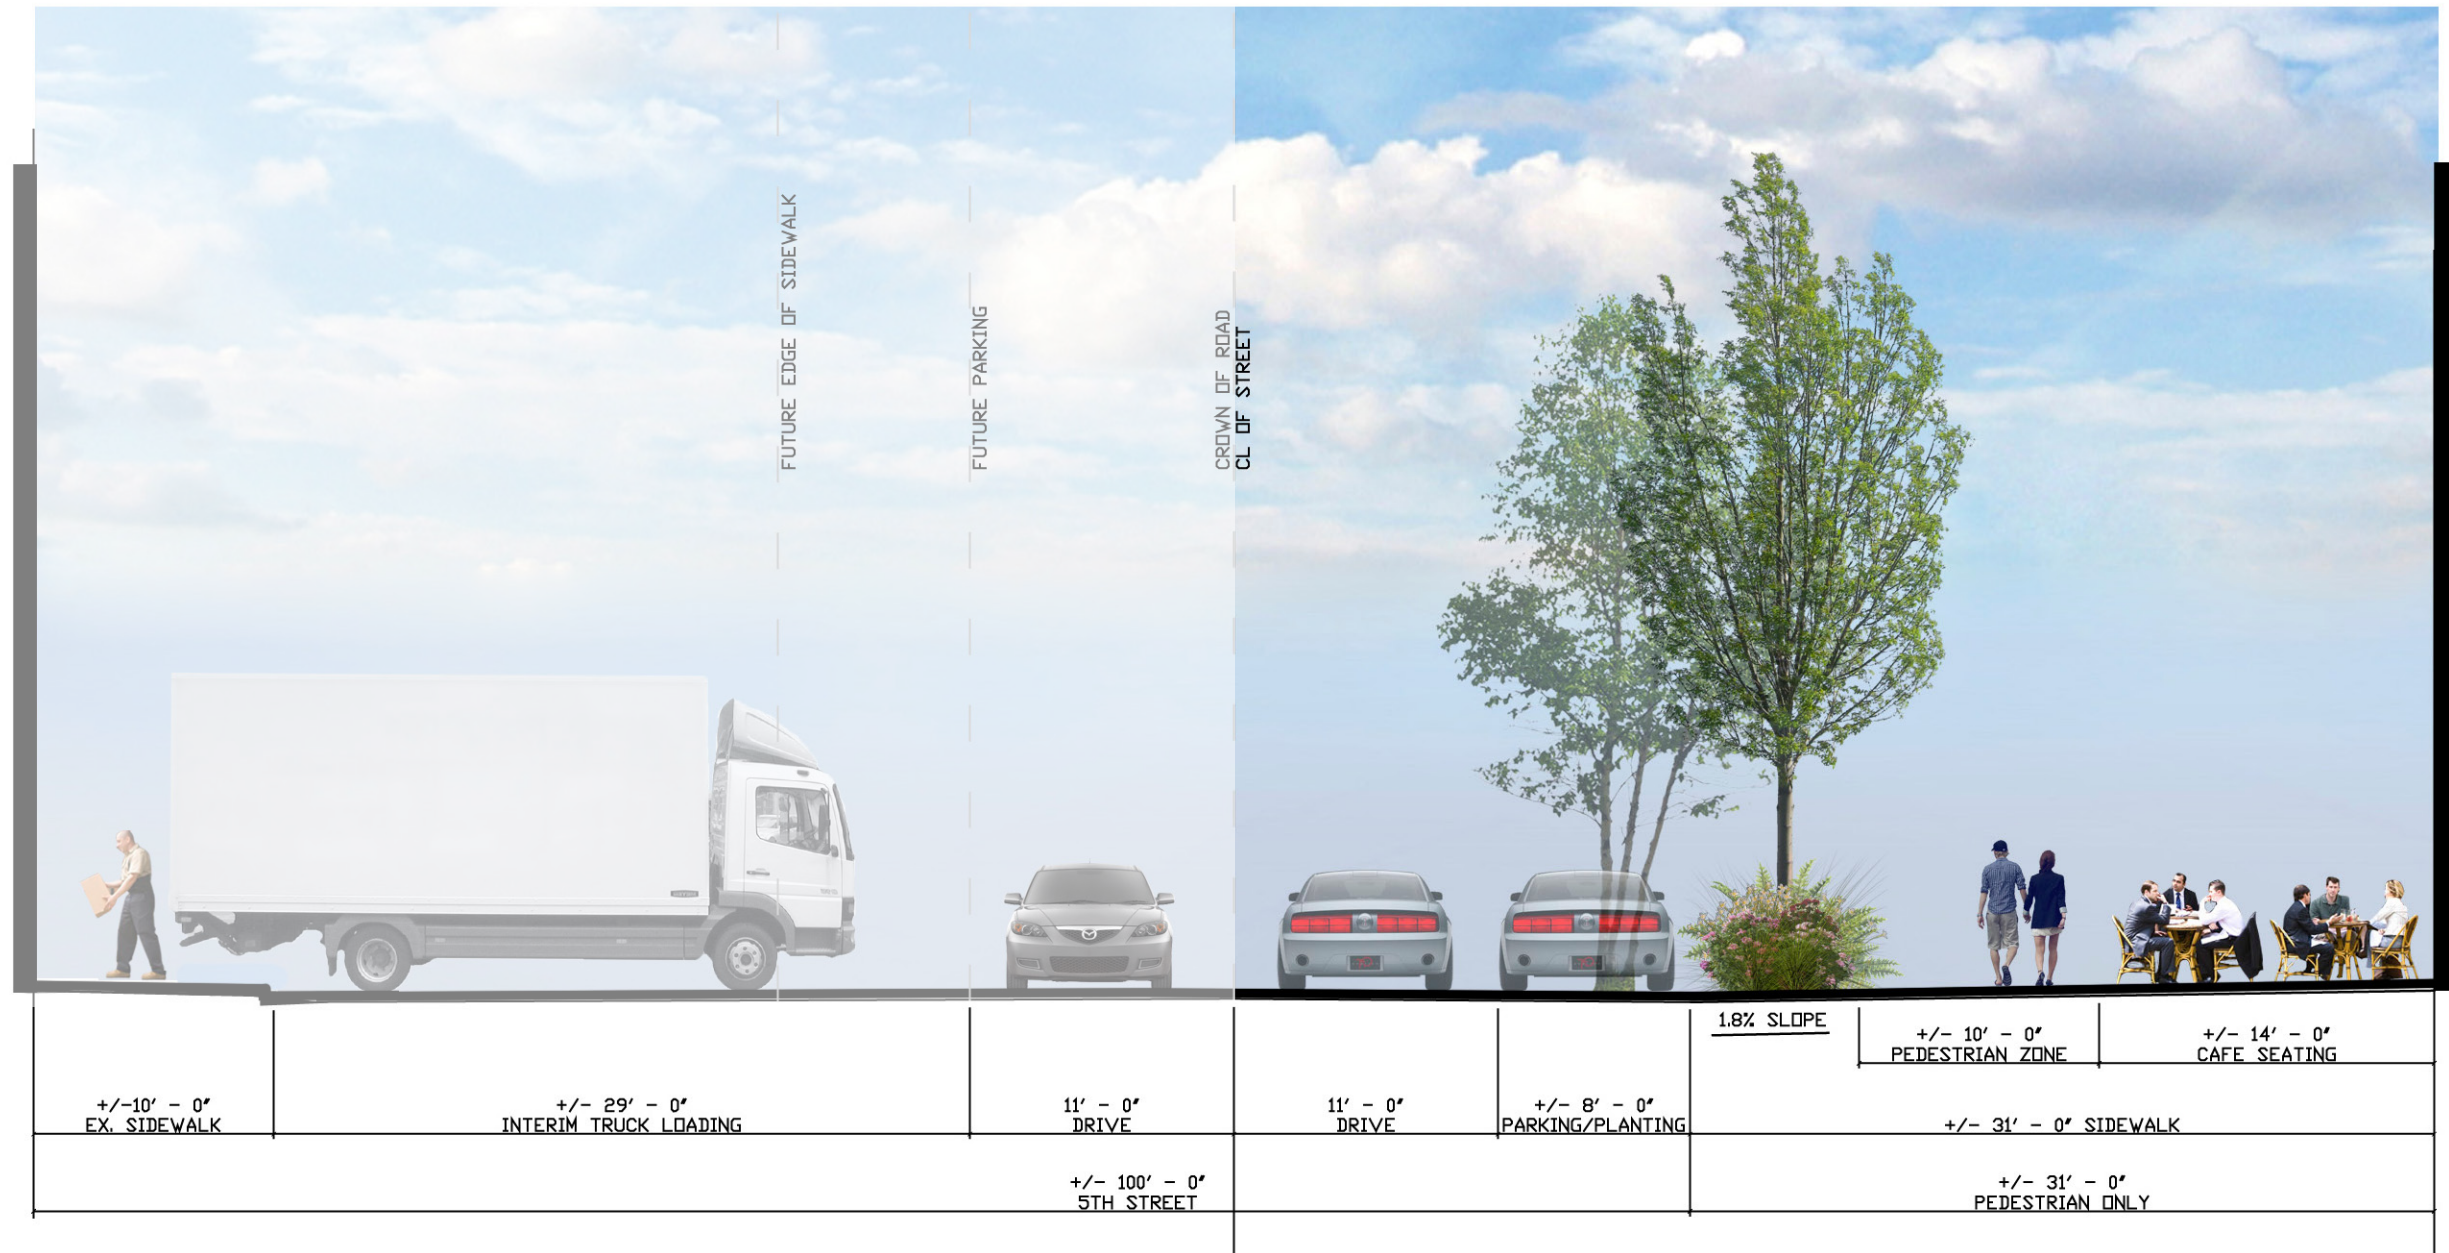

PLAZA

PLAZA

adjacent property

0 40 Ft.

1309 - 1329 5TH STREET NE WASHINGTON, DC

PUD SUBMISSION 2014 JULY 3

LANDSCAPE - OVERALL SITE PLAN L 1

INTERIM CONDITION