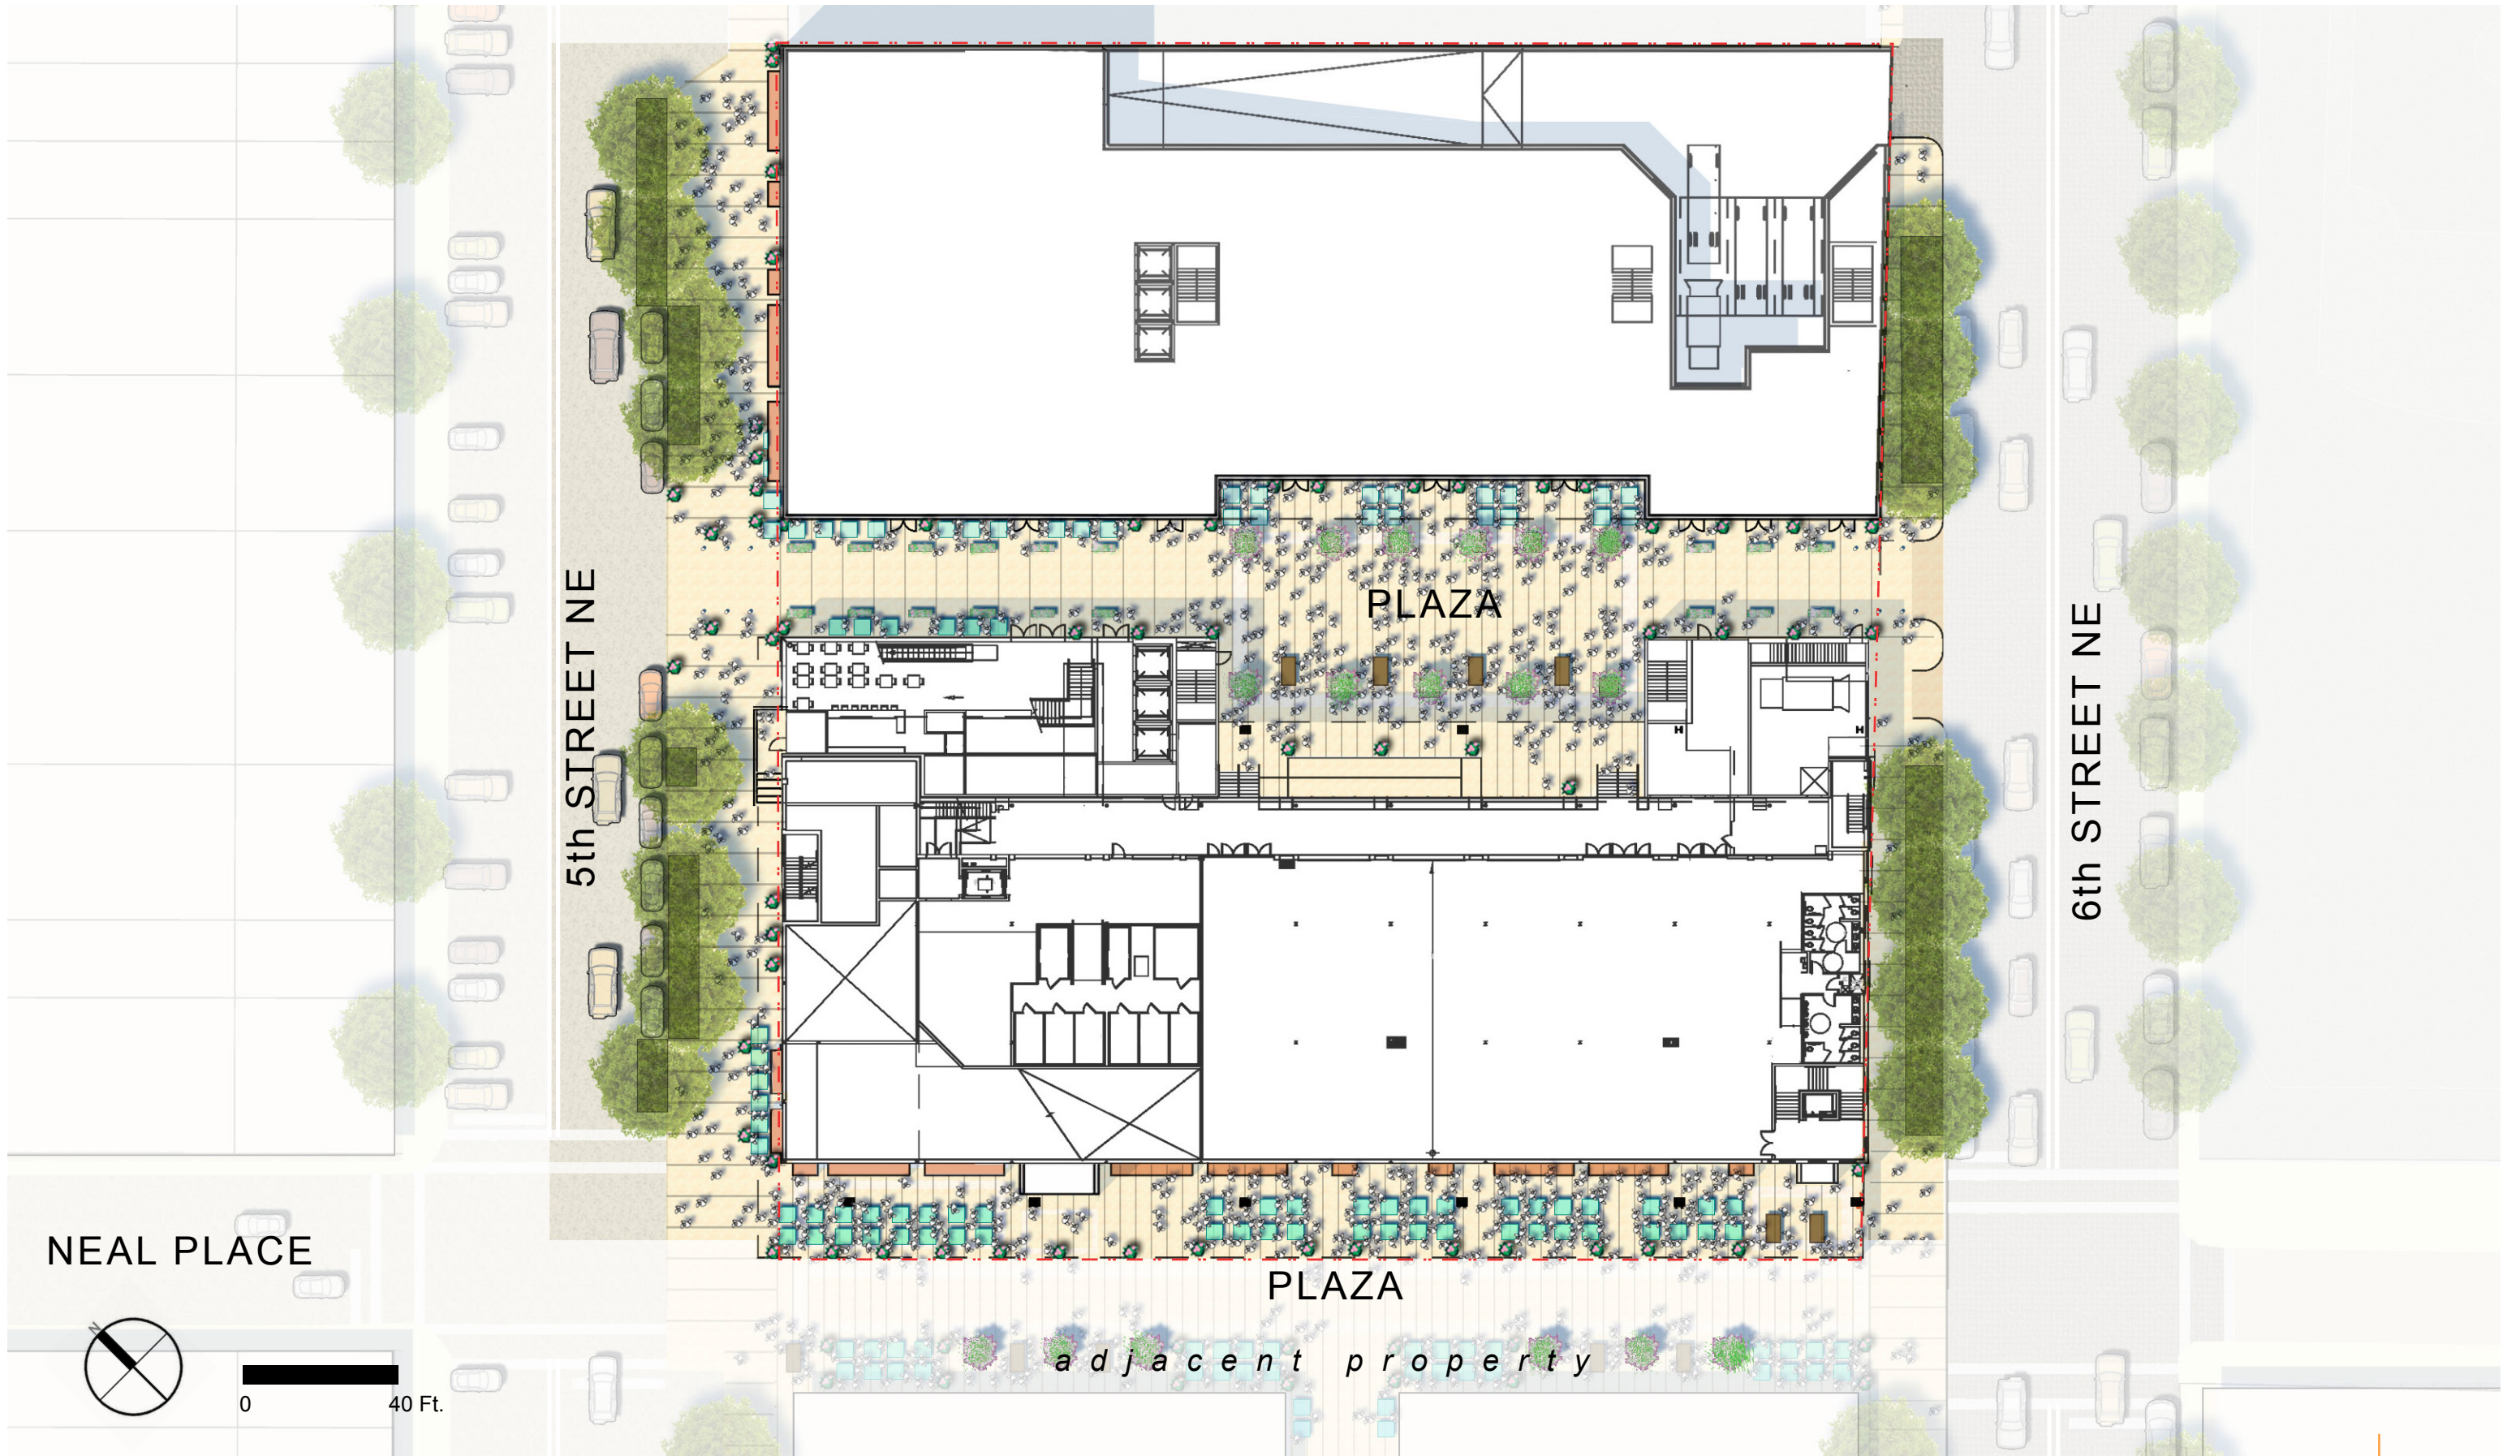

Sydney, Australia

Pearl District: Portland, OR

Stone Street: NYC

NEAL PLACE

5th STREET NE

6th STREET NE

PLAZA

PLAZA

adjacent property

0 40 Ft.

1309 - 1329 5TH STREET NE WASHINGTON, DC

PUD SUBMISSION 2014 JULY 3

LANDSCAPE - OVERALL SITE PLAN L 1