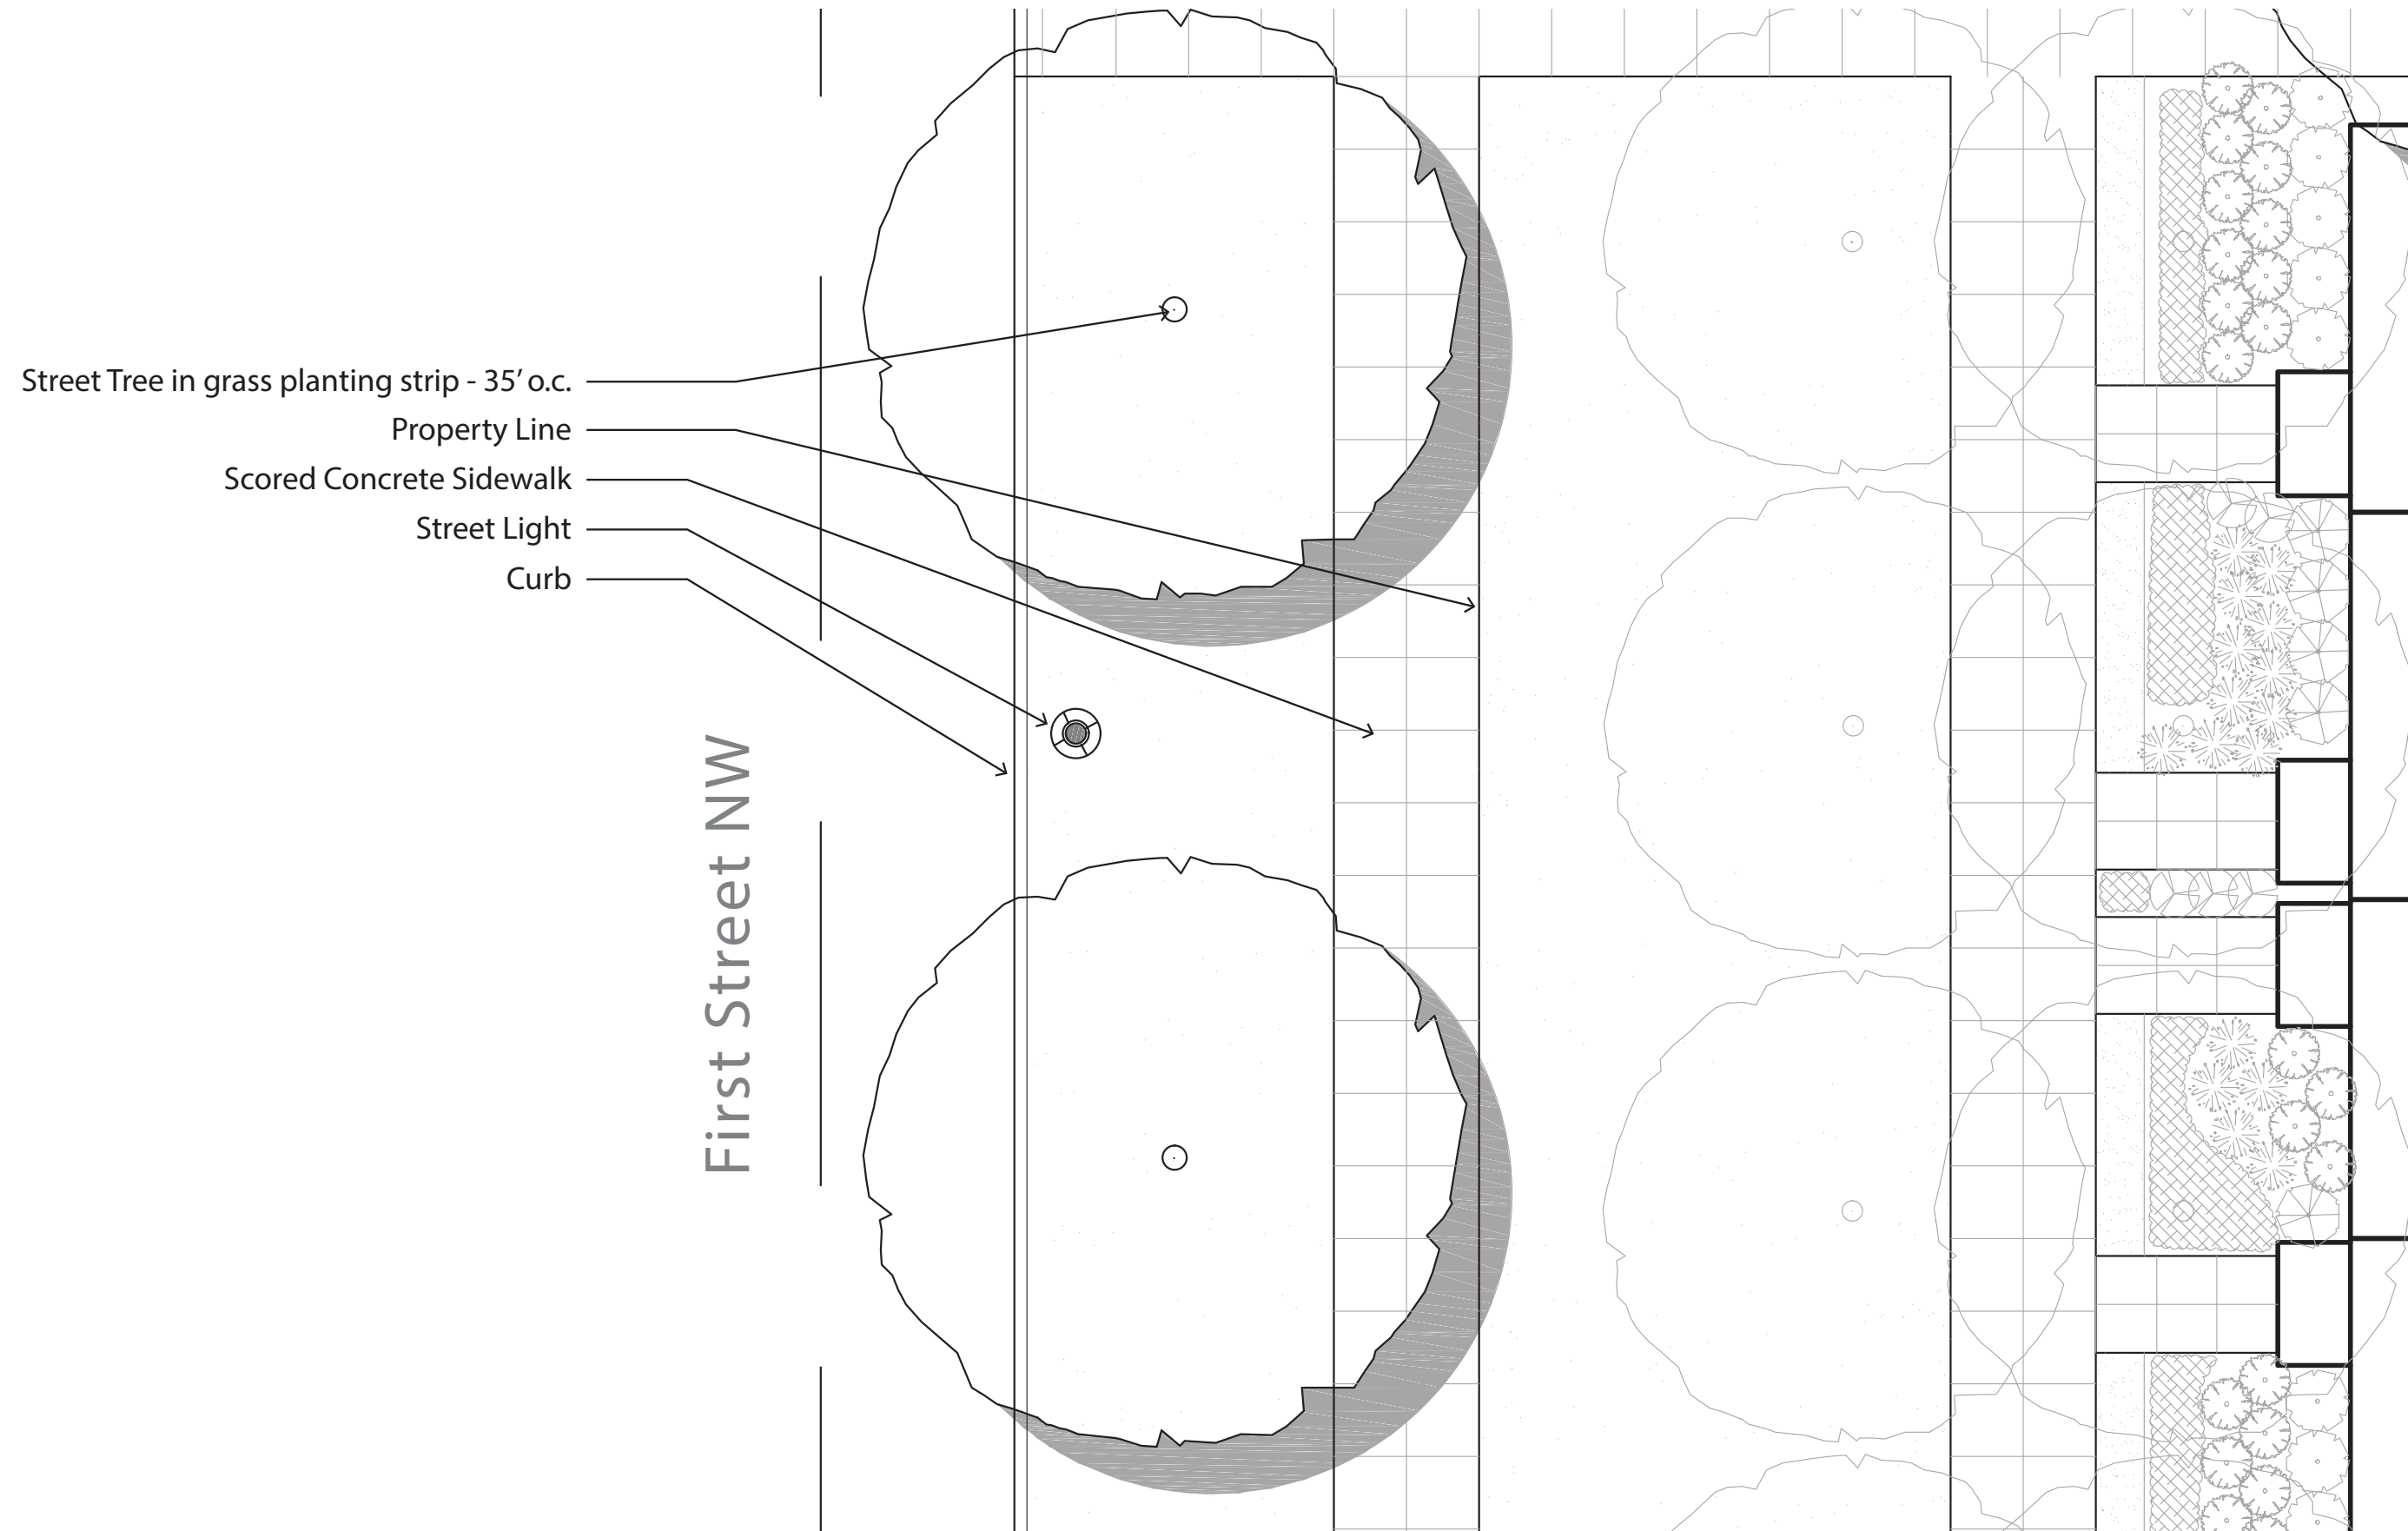

Michigan Avenue NW

Half Street

North Capitol Street NW

- Street Tree in grass strip - 35' o.c.
- Scored Concrete Sidewalk