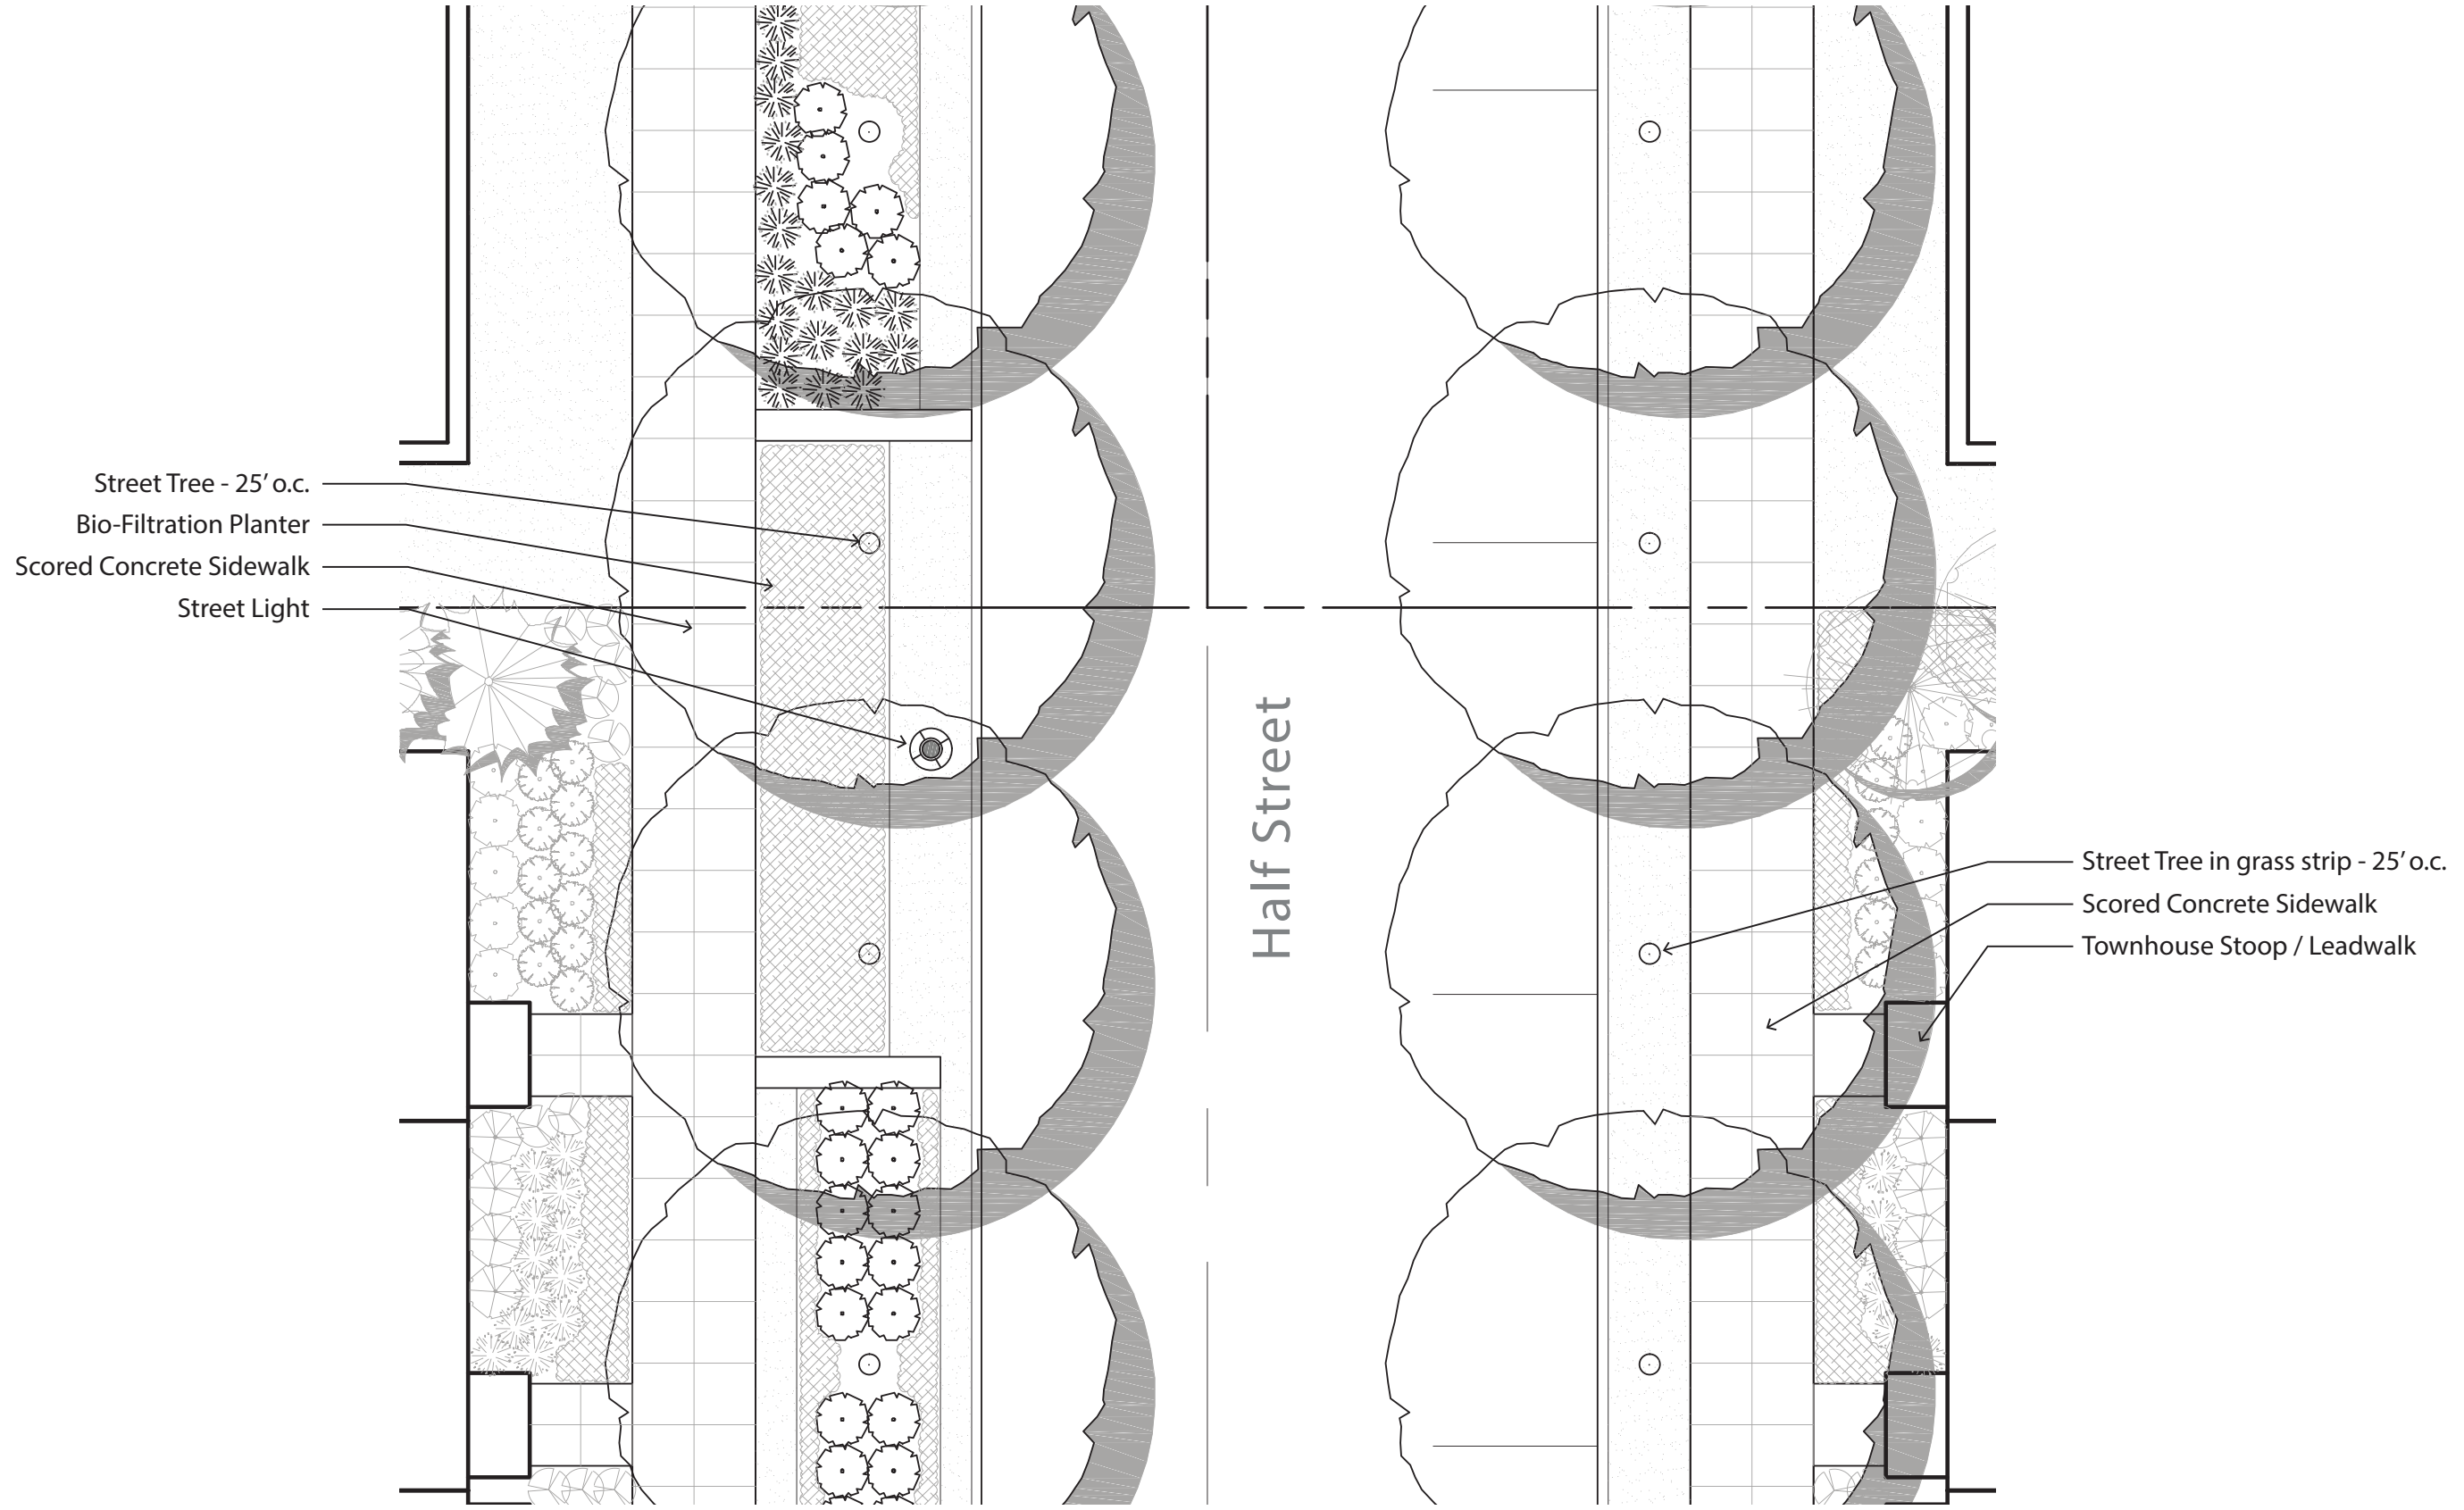

Michigan Avenue NW

Half Street

North Capitol Street NW

- Street Tree in grass strip - 35' o.c.
- Scored Concrete Sidewalk