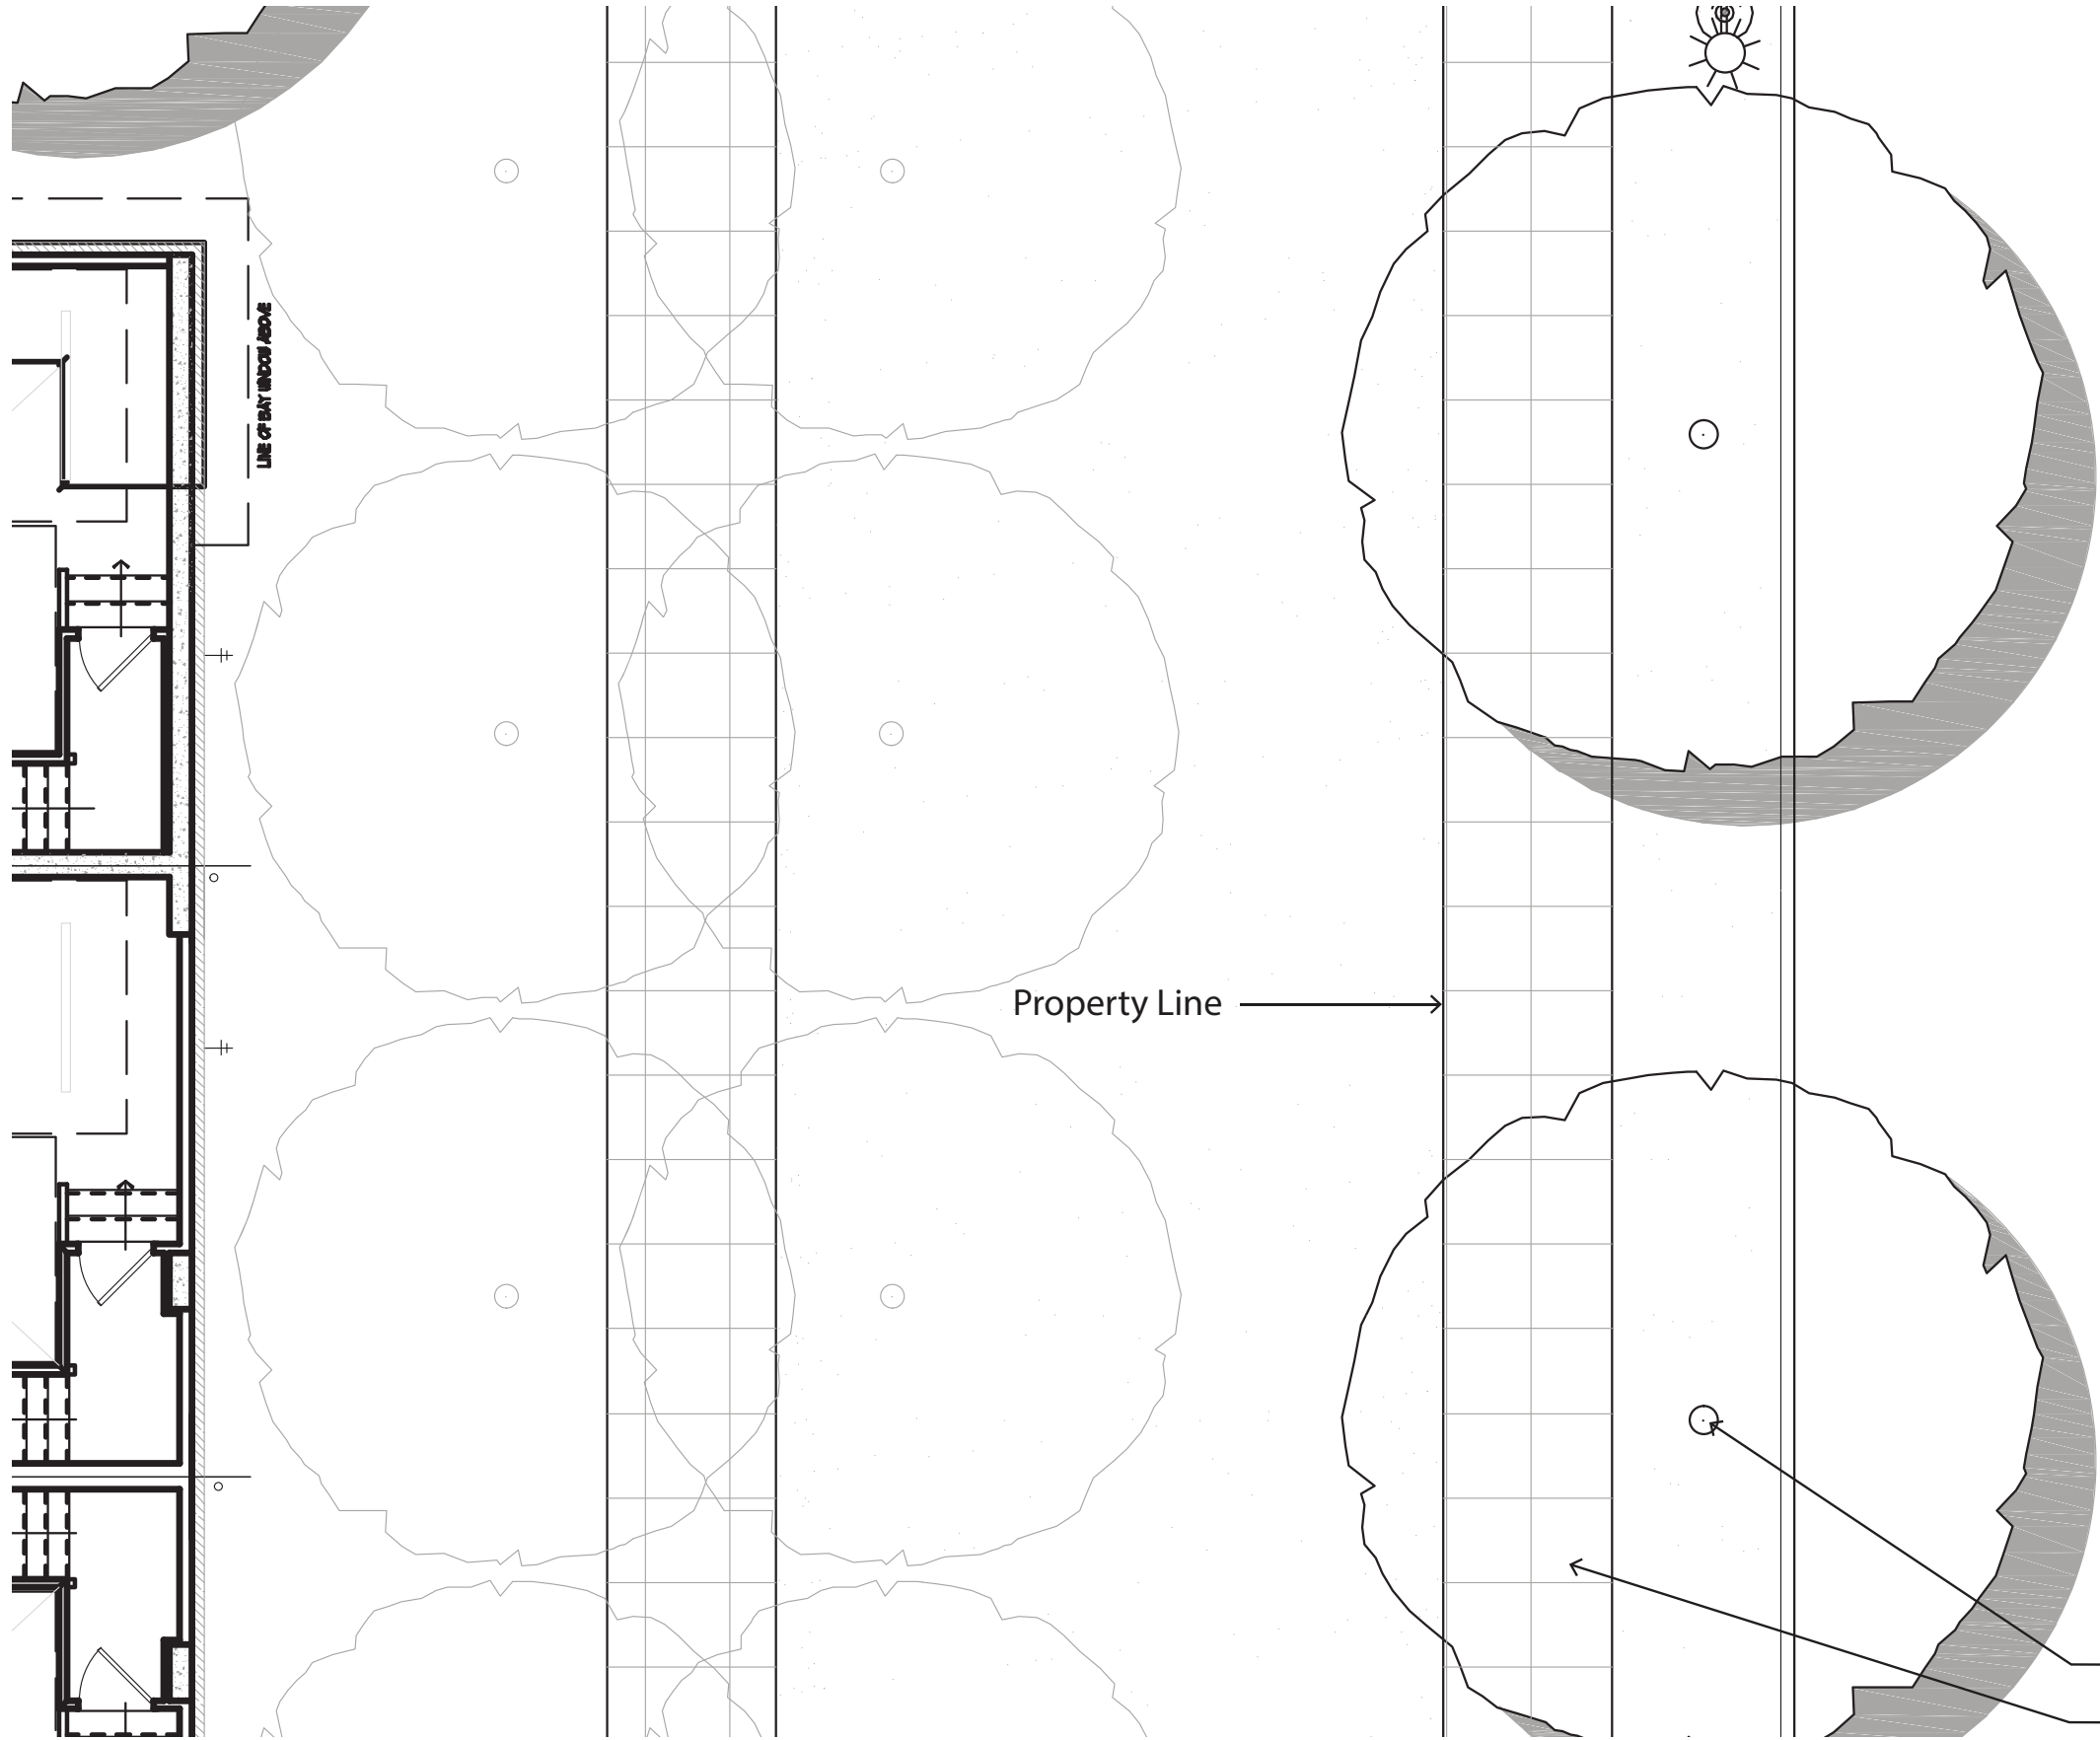

Michigan Avenue NW

Half Street

North Capitol Street NW

- Street Tree in grass strip - 35' o.c.
- Scored Concrete Sidewalk