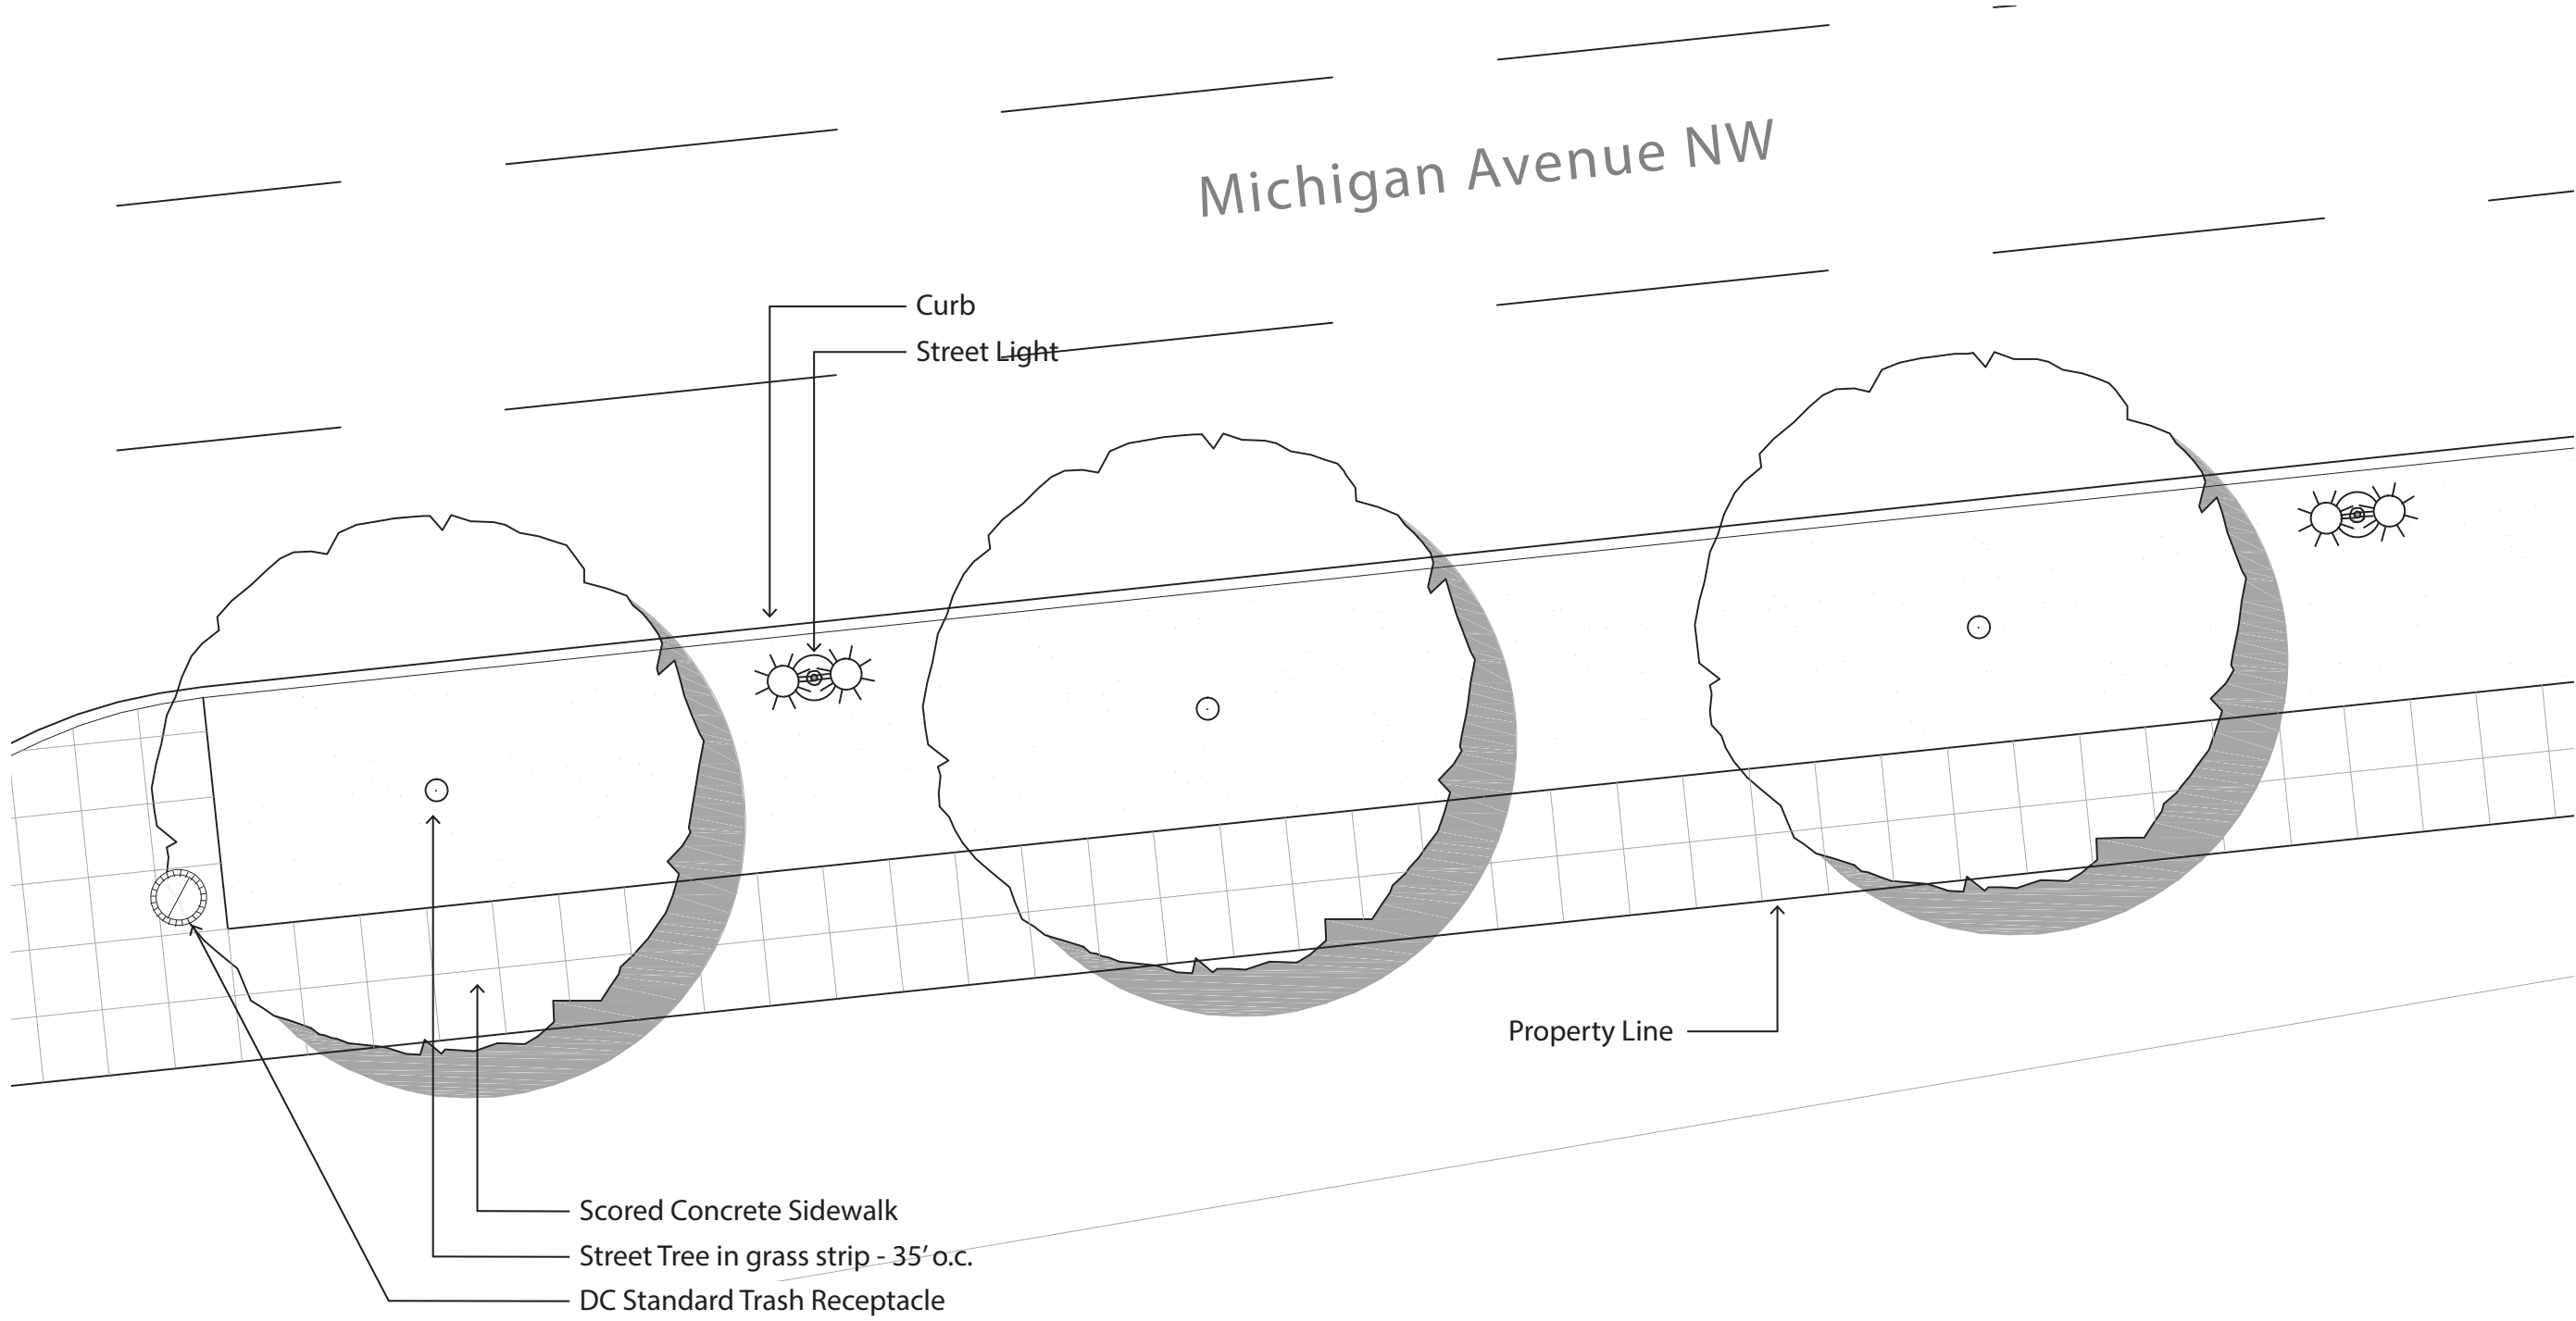

Michigan Avenue NW

Half Street

North Capitol Street NW

- Street Tree in grass strip - 35' o.c.
- Scored Concrete Sidewalk