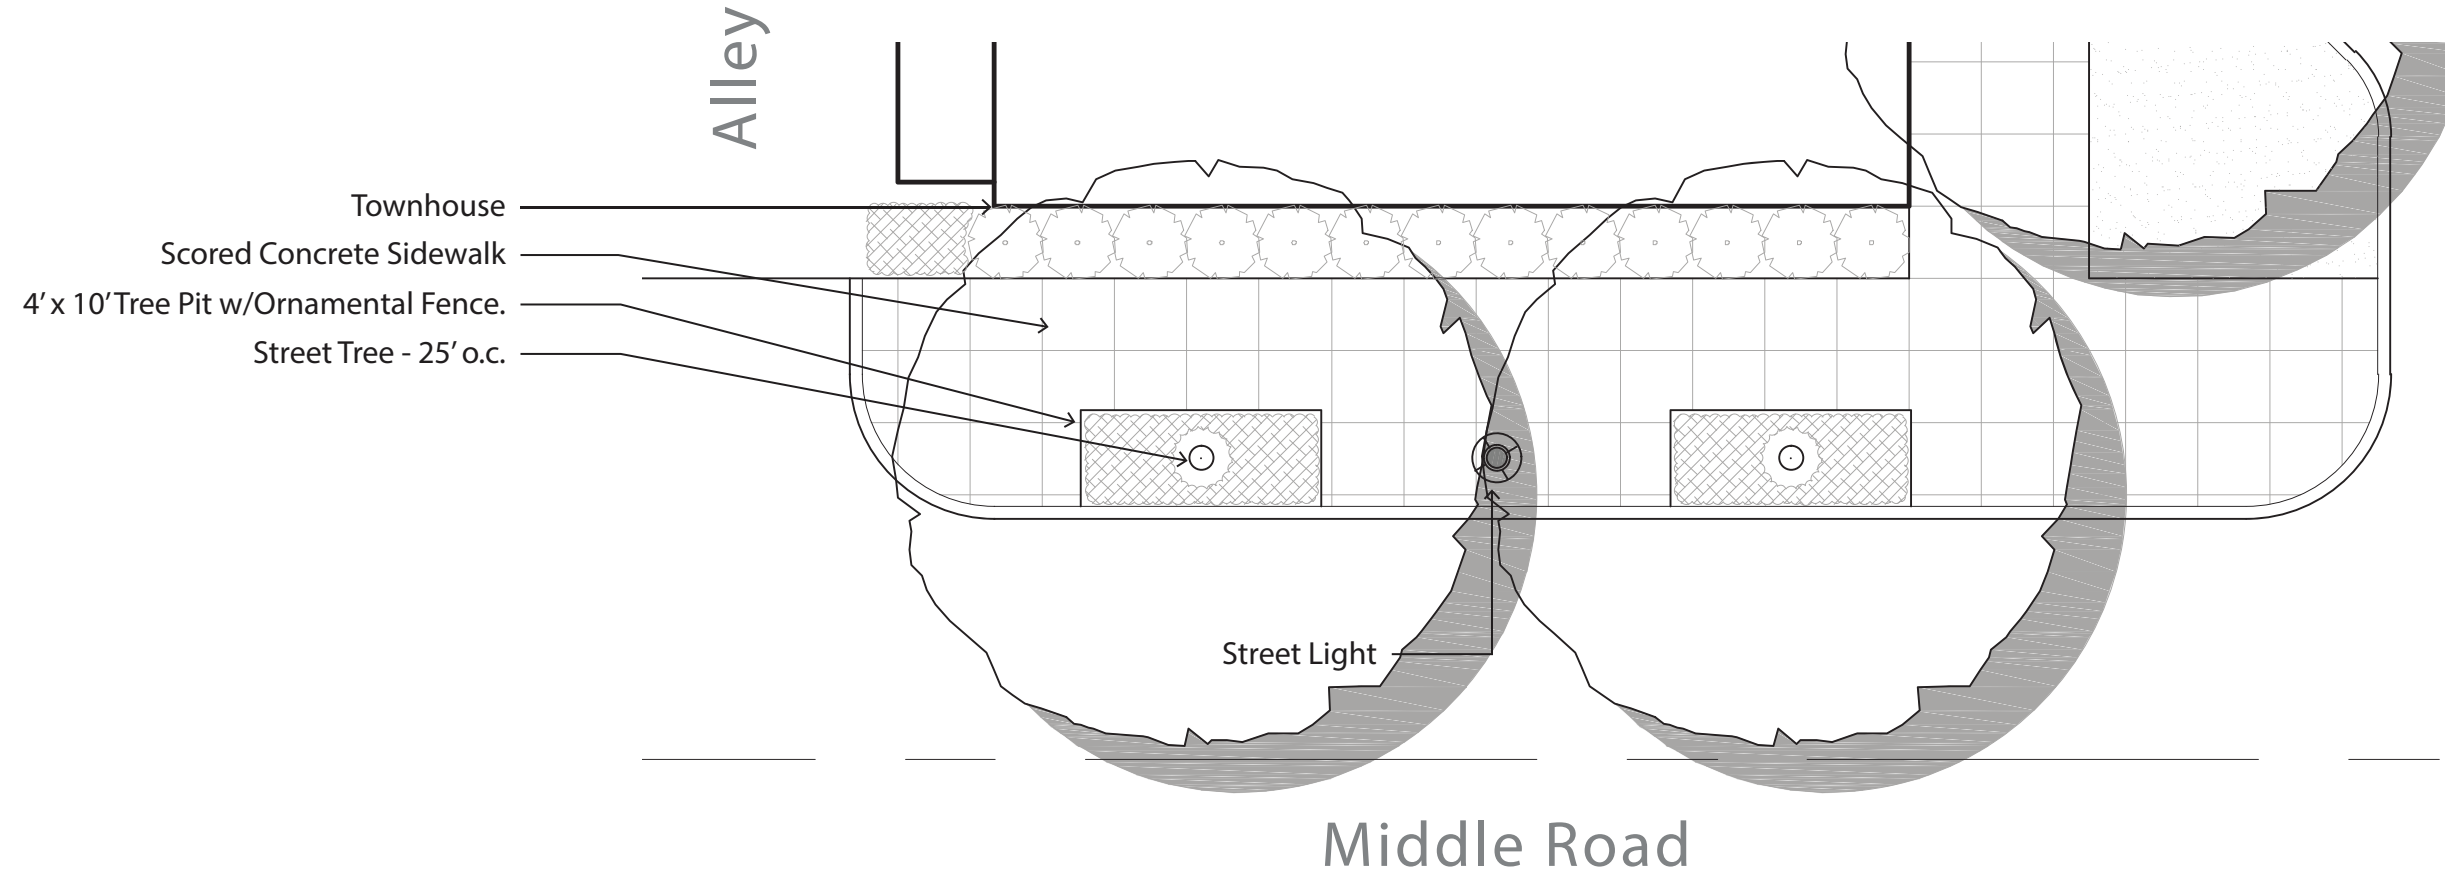

Michigan Avenue NW

Half Street

North Capitol Street NW

- Street Tree in grass strip - 35' o.c.
- Scored Concrete Sidewalk