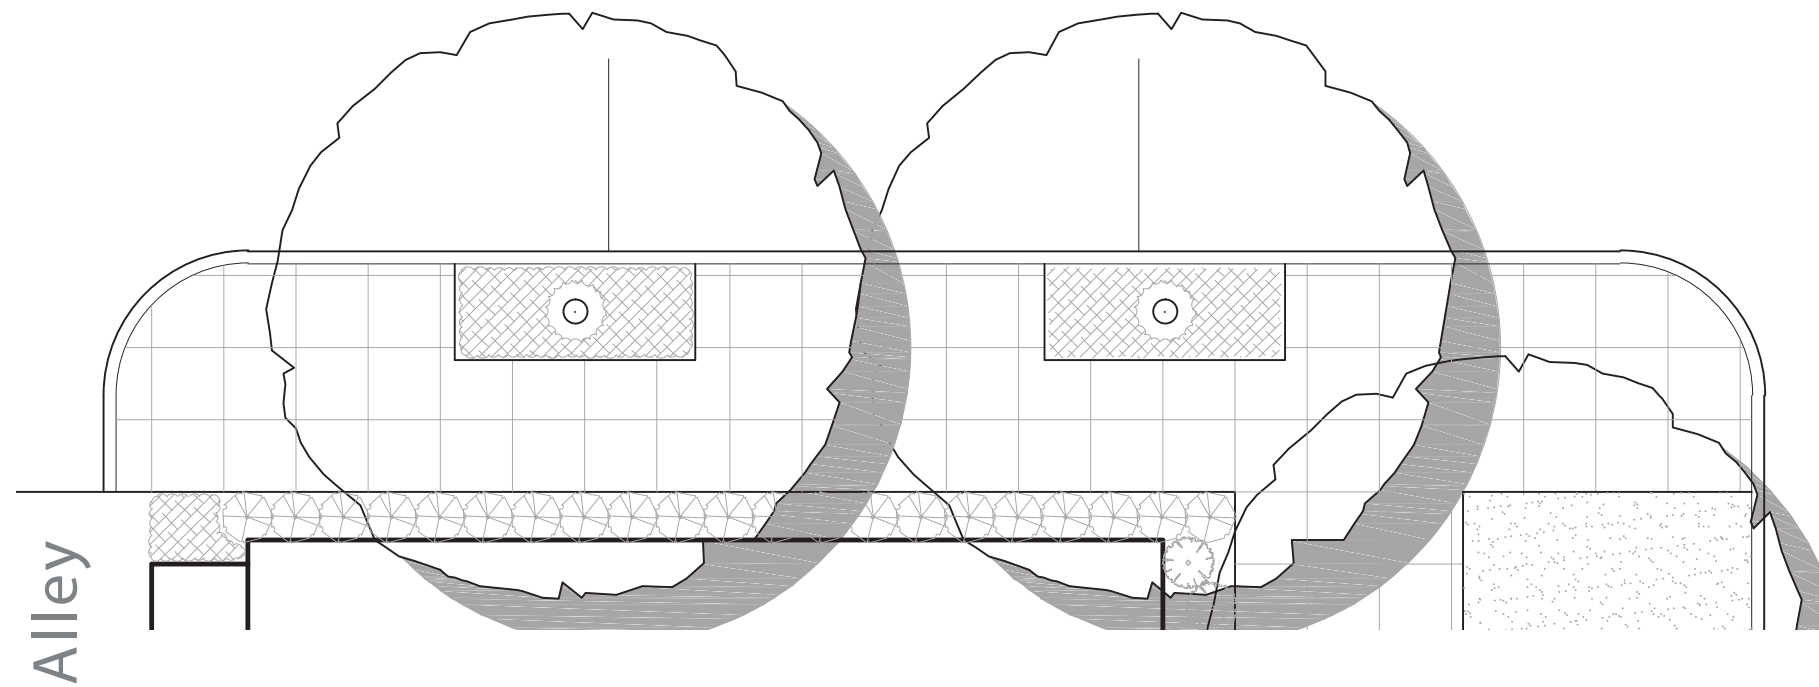

Michigan Avenue NW

Half Street

North Capitol Street NW

- Street Tree in grass strip - 35' o.c.
- Scored Concrete Sidewalk