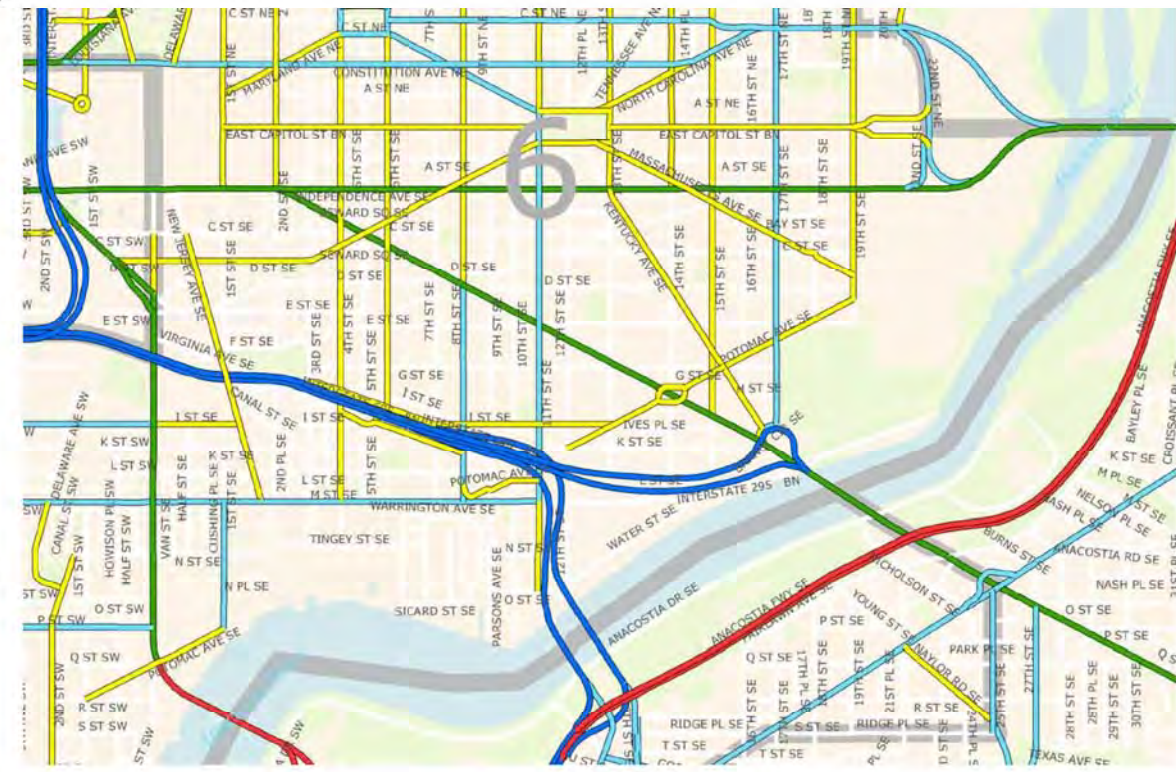

TWO LANE BIKE TRAIL

M STREET WEST ENTRANCE

ANACOSTIA BIKE TRAIL

ANACOSTIA BIKE TRAIL

SITE PIT

WATERFRONT HILLSIDE

- Legend**
- Interstate
 - Other Freeway and Expressway
 - Principal Arterial
 - Minor Arterial
 - Collector
 - Local