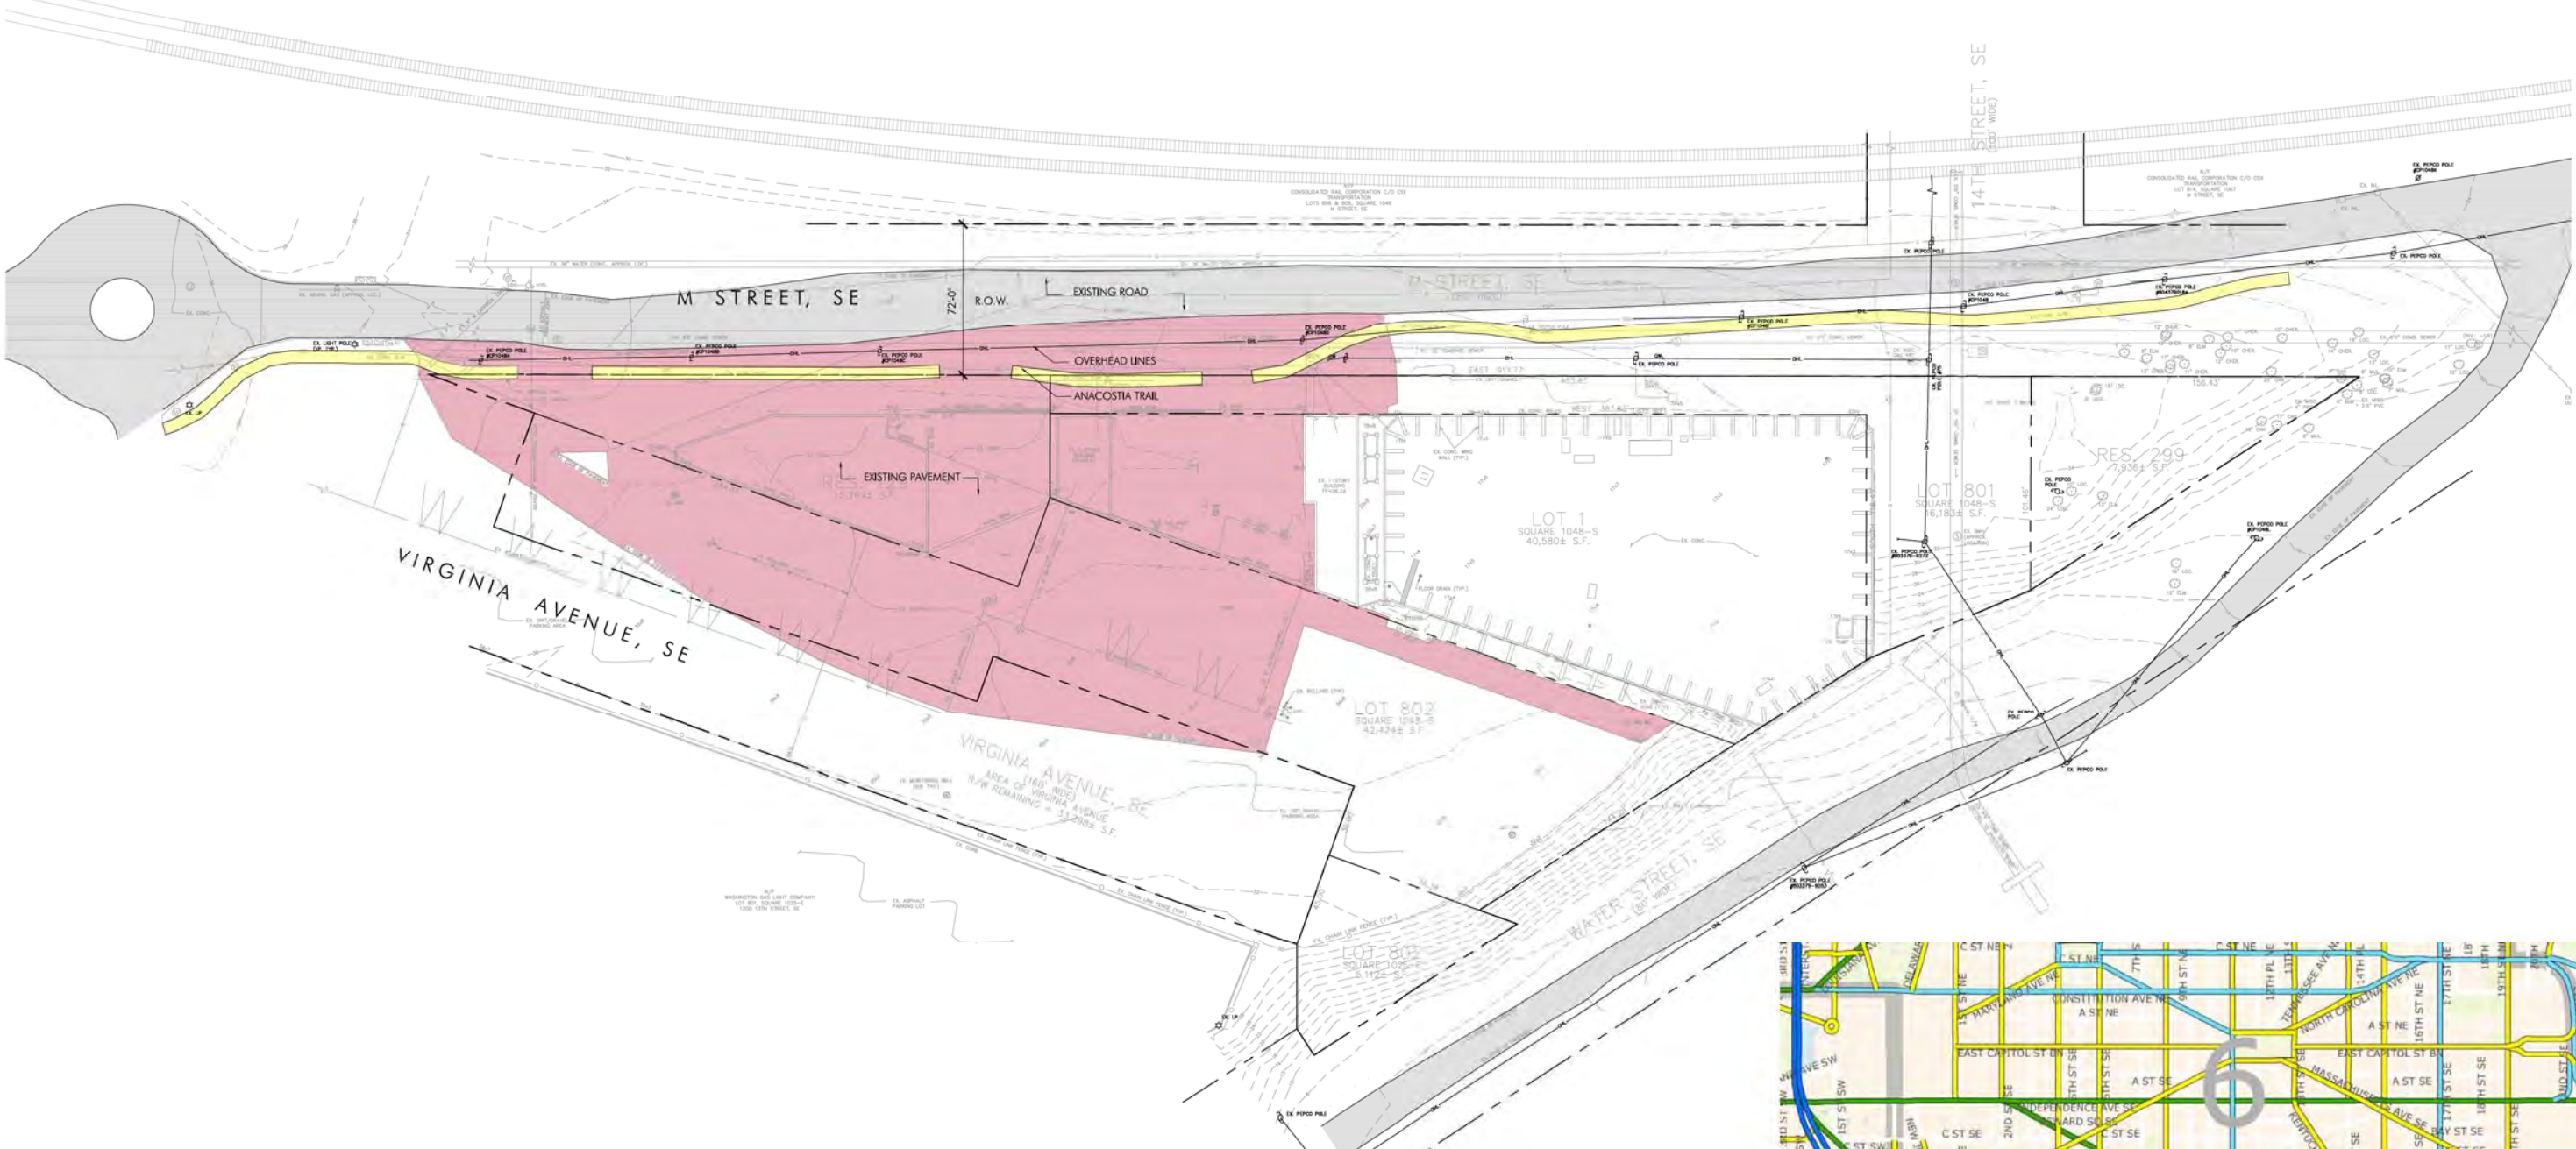

TWO LANE BIKE TRAIL

M STREET WEST ENTRANCE

ANACOSTIA BIKE TRAIL

ANACOSTIA BIKE TRAIL

SITE PIT

WATERFRONT HILLSIDE

- Legend**
- Interstate
 - Other Freeway and Expressway
 - Principal Arterial
 - Minor Arterial
 - Collector
 - Local