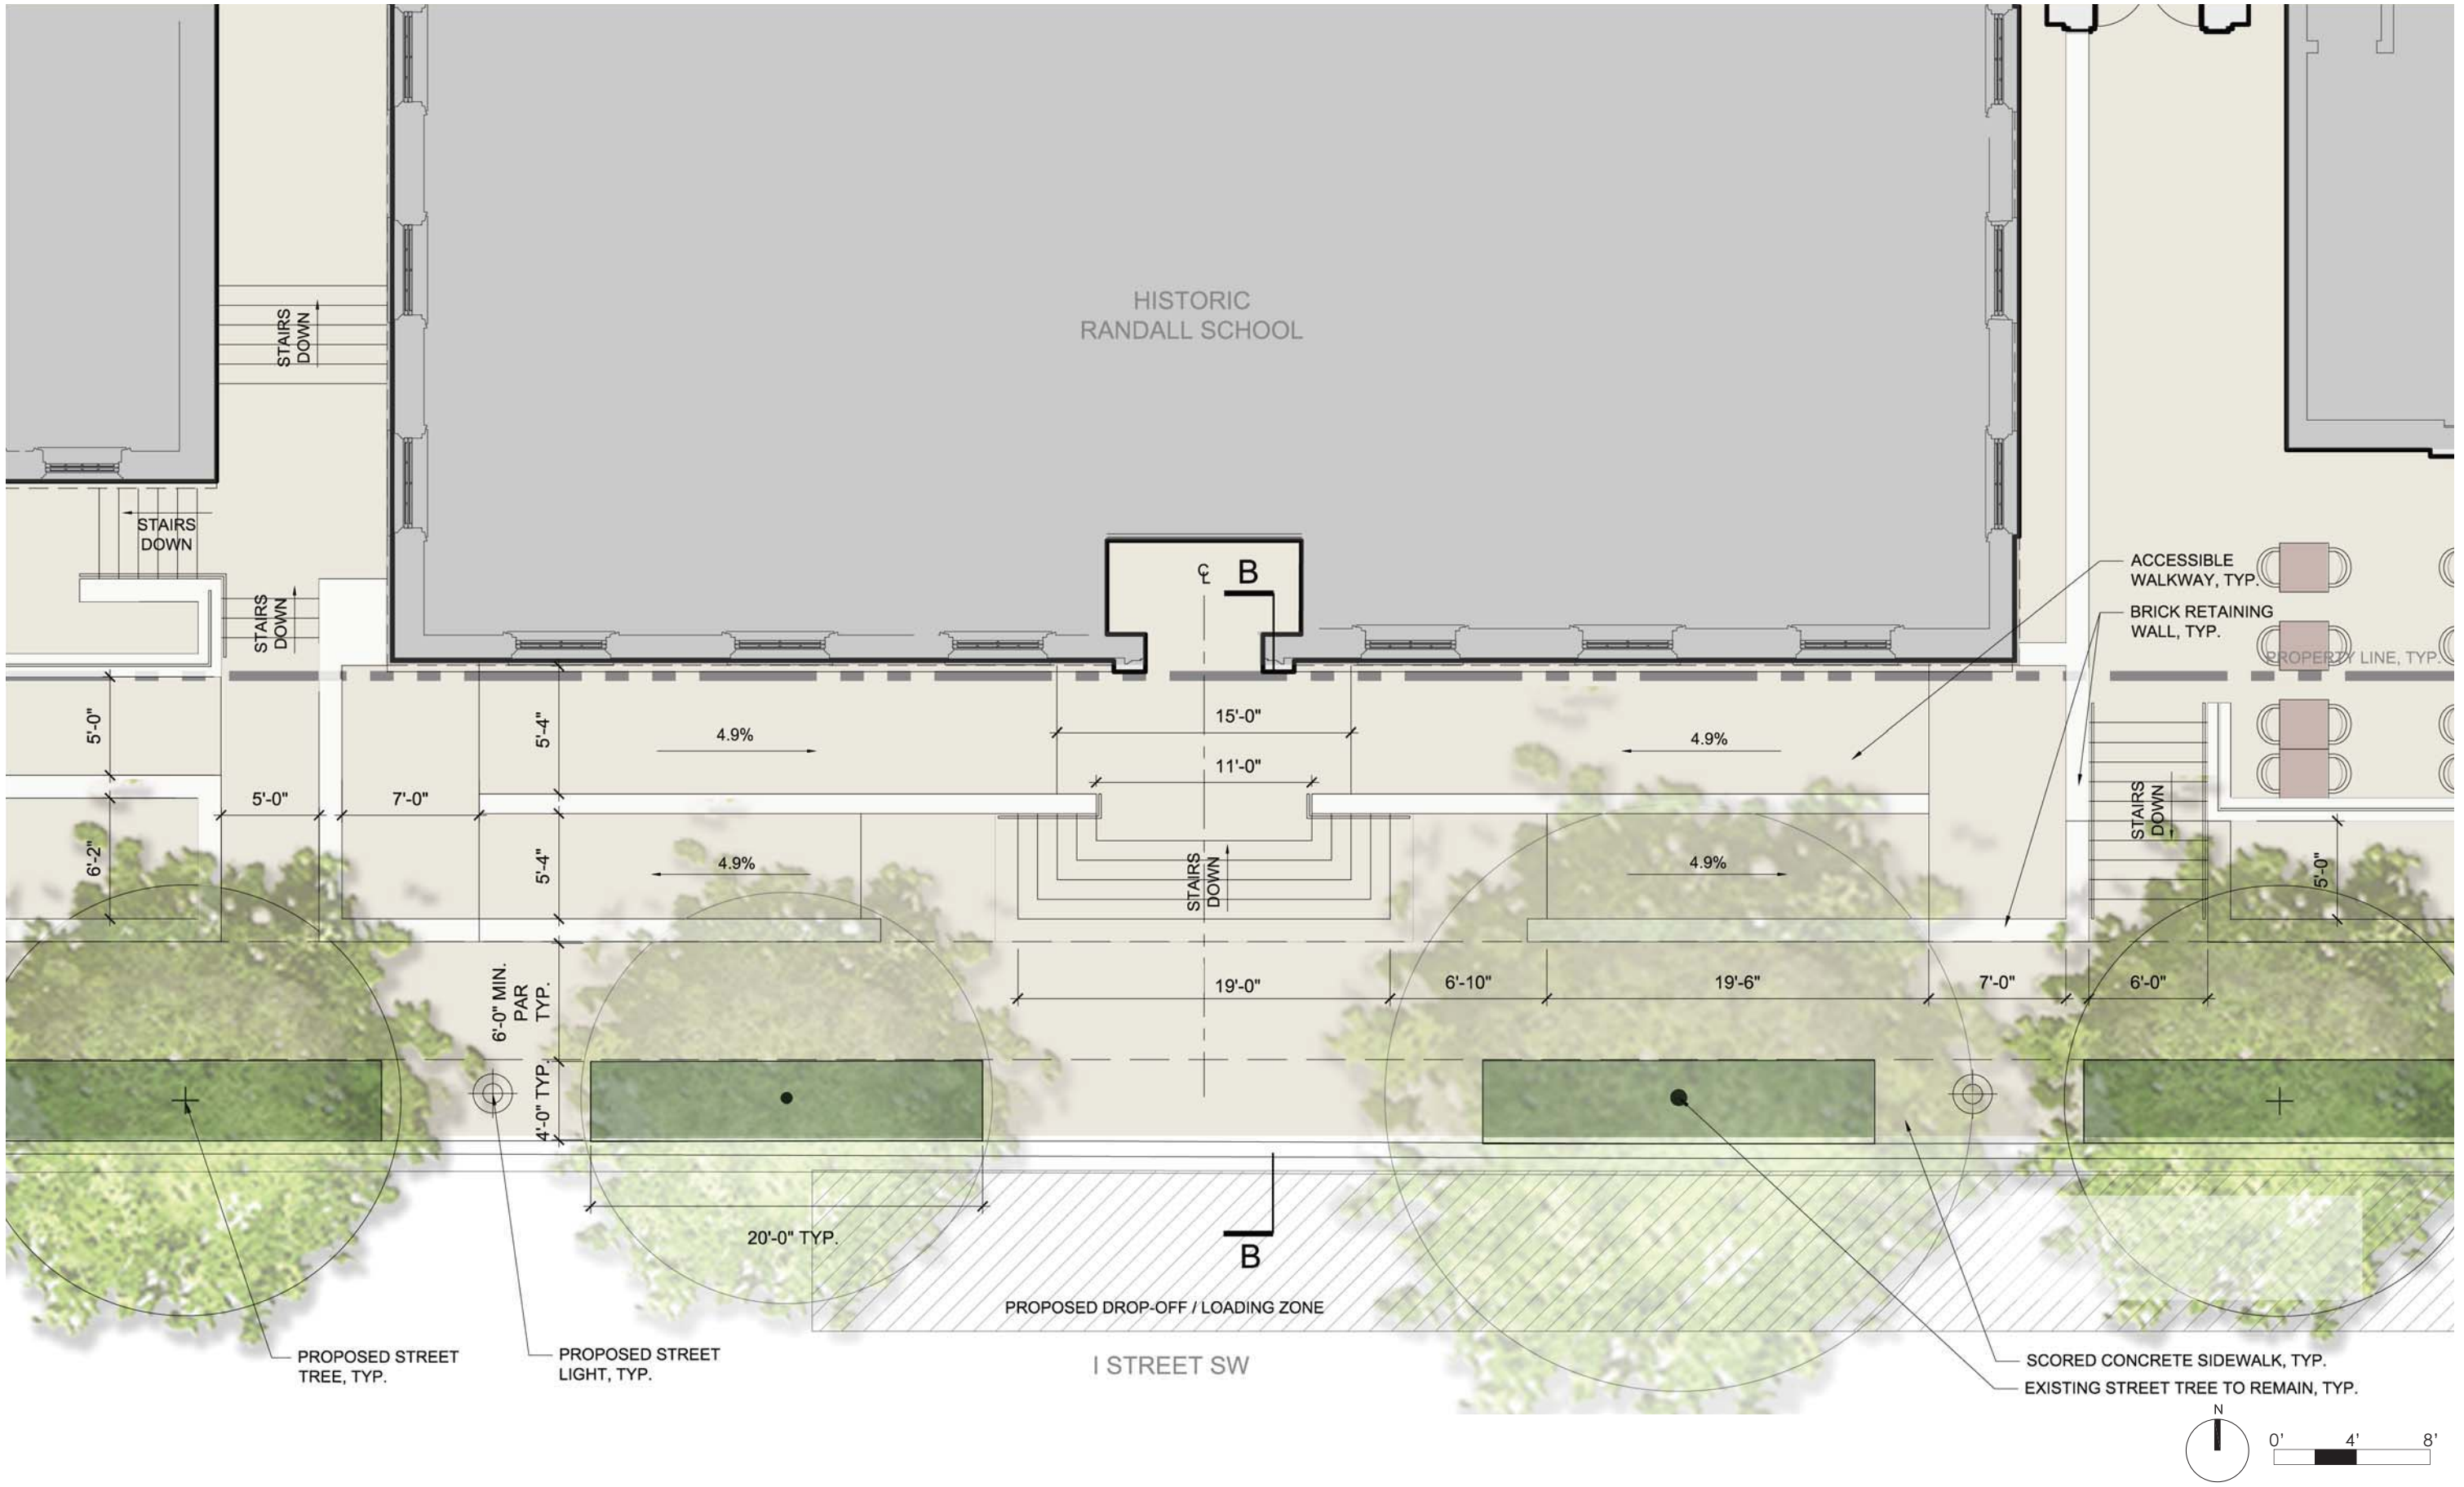

I STREET SW - FACING WEST

FIRST STREET SW - FACING NORTH

H STREET SW - FACING EAST

EAST PLAZA - FACING WEST

L02
SITE PLAN & ADJACENCIES

RANDALL SCHOOL
65 I Street, SW Washington, DC

PUD SUBMISSION - REVISED
MAY 31, 2013

L04
SITE PLAN - ALTERNATIVE I

RANDALL SCHOOL
65 I Street, SW Washington, DC

PUD SUBMISSION - REVISED
MAY 31, 2013

L06
EAST CAFE - ENLARGEMENT PLAN

RANDALL SCHOOL
65 I Street, SW Washington, DC

PUD SUBMISSION - REVISED
MAY 31, 2013

L08
MAIN ENTRY - ENLARGEMENT PLAN

RANDALL SCHOOL
65 I Street, SW Washington, DC

PUD SUBMISSION - REVISED
MAY 31, 2013

L10
WEST CAFE - ENLARGEMENT PLAN

RANDALL SCHOOL
65 I Street, SW Washington, DC

PUD SUBMISSION - REVISED
MAY 31, 2013