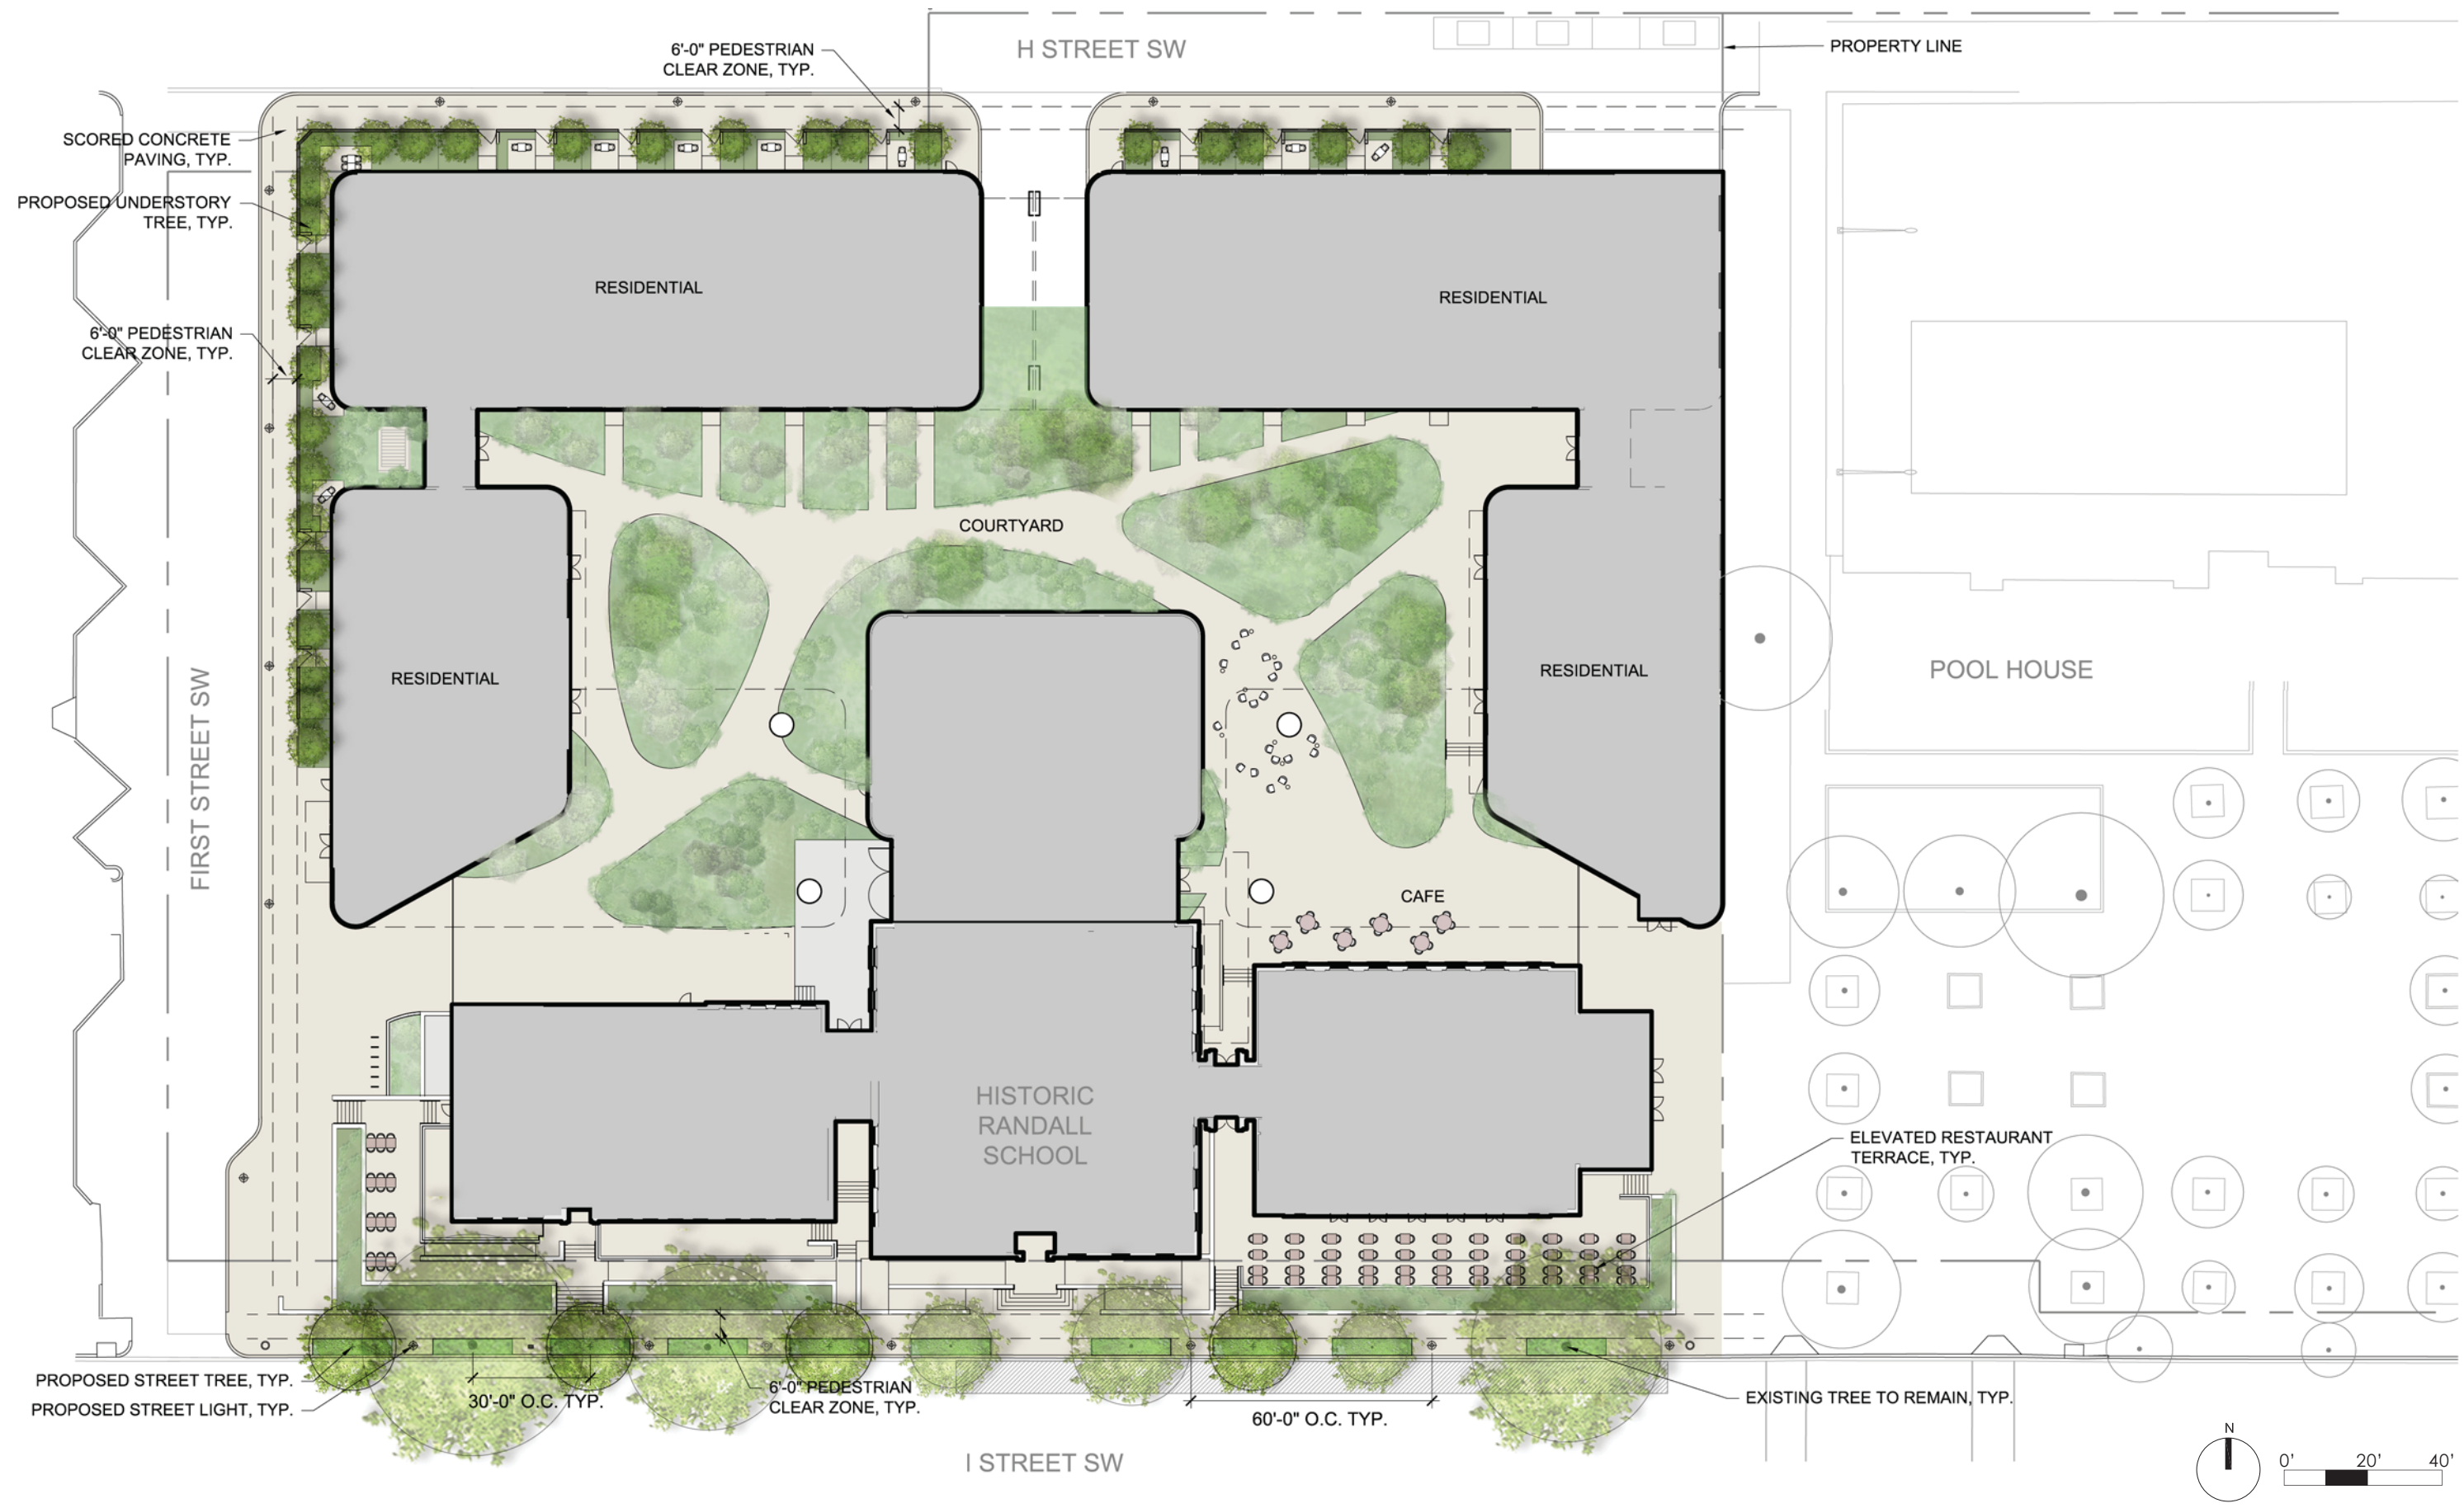

I STREET SW - FACING WEST

FIRST STREET SW - FACING NORTH

H STREET SW - FACING EAST

EAST PLAZA - FACING WEST

L02
SITE PLAN & ADJACENCIES

RANDALL SCHOOL
65 I Street, SW Washington, DC

PUD SUBMISSION - REVISED
MAY 31, 2013

L04
SITE PLAN - ALTERNATIVE I

RANDALL SCHOOL
65 I Street, SW Washington, DC

PUD SUBMISSION - REVISED
MAY 31, 2013

L06
EAST CAFE - ENLARGEMENT PLAN

RANDALL SCHOOL
65 I Street, SW Washington, DC

PUD SUBMISSION - REVISED
MAY 31, 2013

L08
MAIN ENTRY - ENLARGEMENT PLAN

RANDALL SCHOOL
65 I Street, SW Washington, DC

PUD SUBMISSION - REVISED
MAY 31, 2013

L10
WEST CAFE - ENLARGEMENT PLAN

RANDALL SCHOOL
65 I Street, SW Washington, DC

PUD SUBMISSION - REVISED
MAY 31, 2013