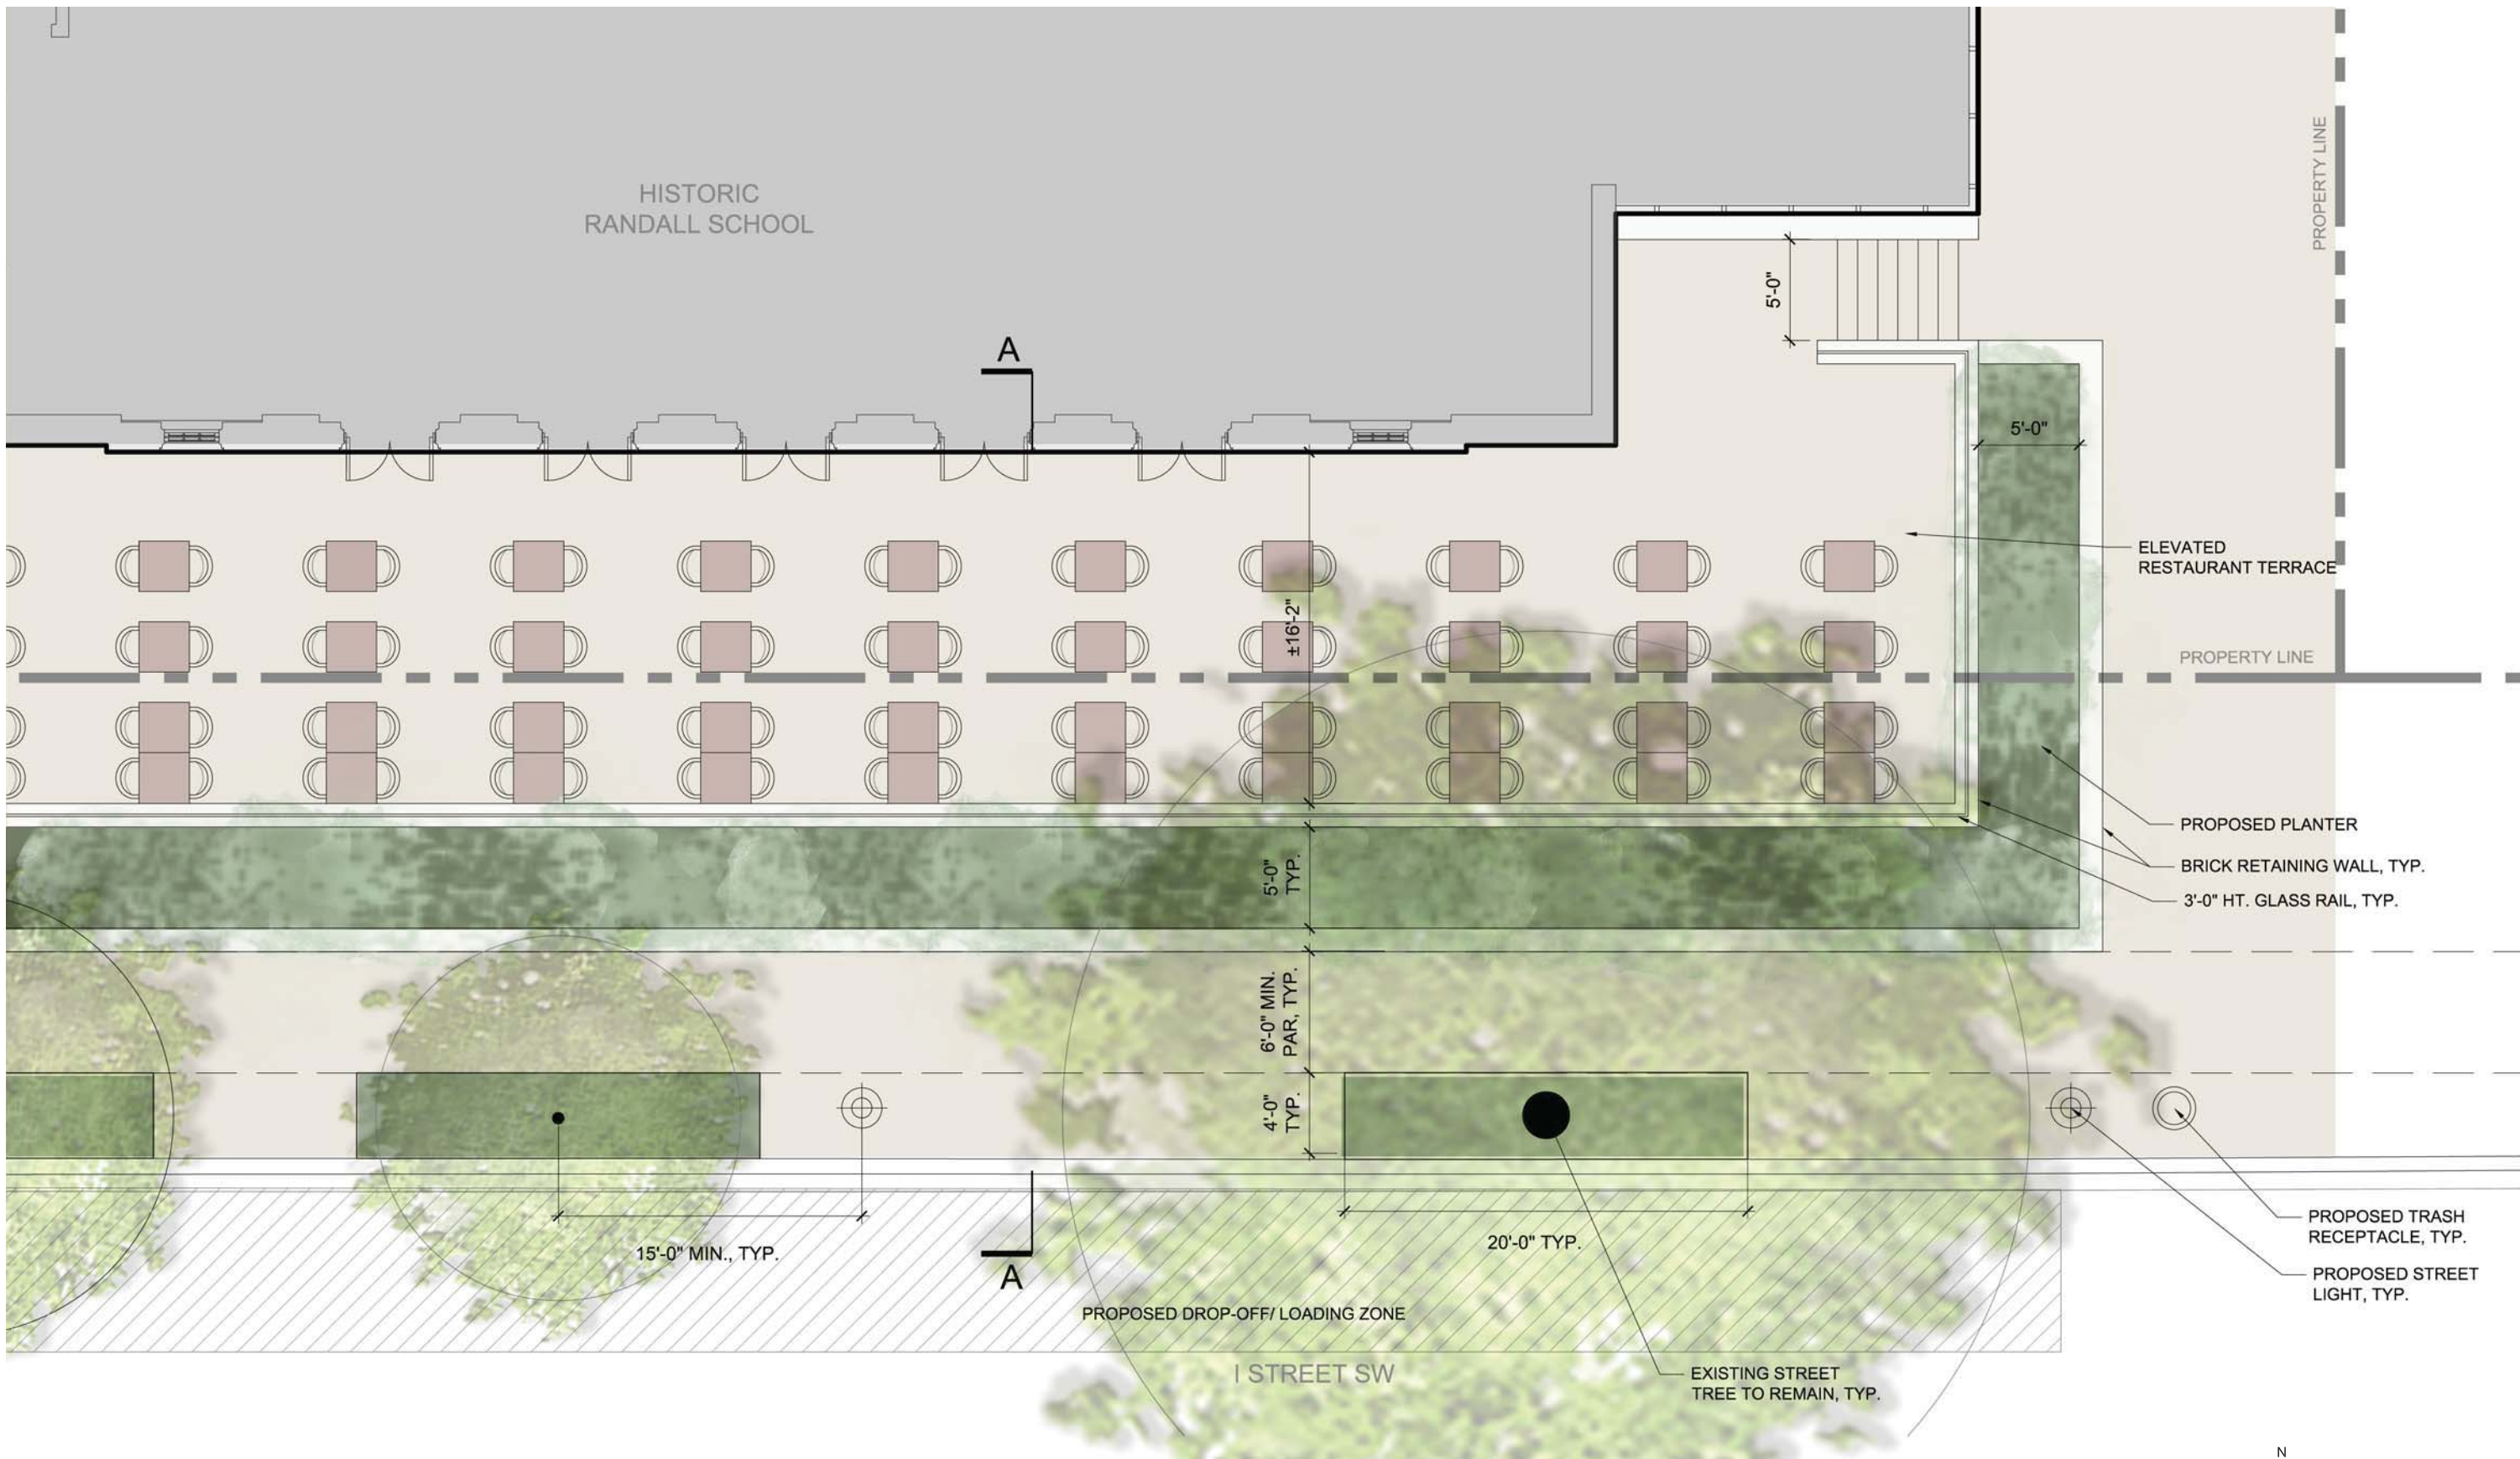

I STREET SW - FACING WEST

FIRST STREET SW - FACING NORTH

H STREET SW - FACING EAST

EAST PLAZA - FACING WEST

L02
SITE PLAN & ADJACENCIES

RANDALL SCHOOL
65 I Street, SW Washington, DC

PUD SUBMISSION - REVISED
MAY 31, 2013

L04
SITE PLAN - ALTERNATIVE I

RANDALL SCHOOL
65 I Street, SW Washington, DC

PUD SUBMISSION - REVISED
MAY 31, 2013

L06
EAST CAFE - ENLARGEMENT PLAN

RANDALL SCHOOL
65 I Street, SW Washington, DC

PUD SUBMISSION - REVISED
MAY 31, 2013

L08
MAIN ENTRY - ENLARGEMENT PLAN

RANDALL SCHOOL
65 I Street, SW Washington, DC

PUD SUBMISSION - REVISED
MAY 31, 2013

L10
WEST CAFE - ENLARGEMENT PLAN

RANDALL SCHOOL
65 I Street, SW Washington, DC

PUD SUBMISSION - REVISED
MAY 31, 2013