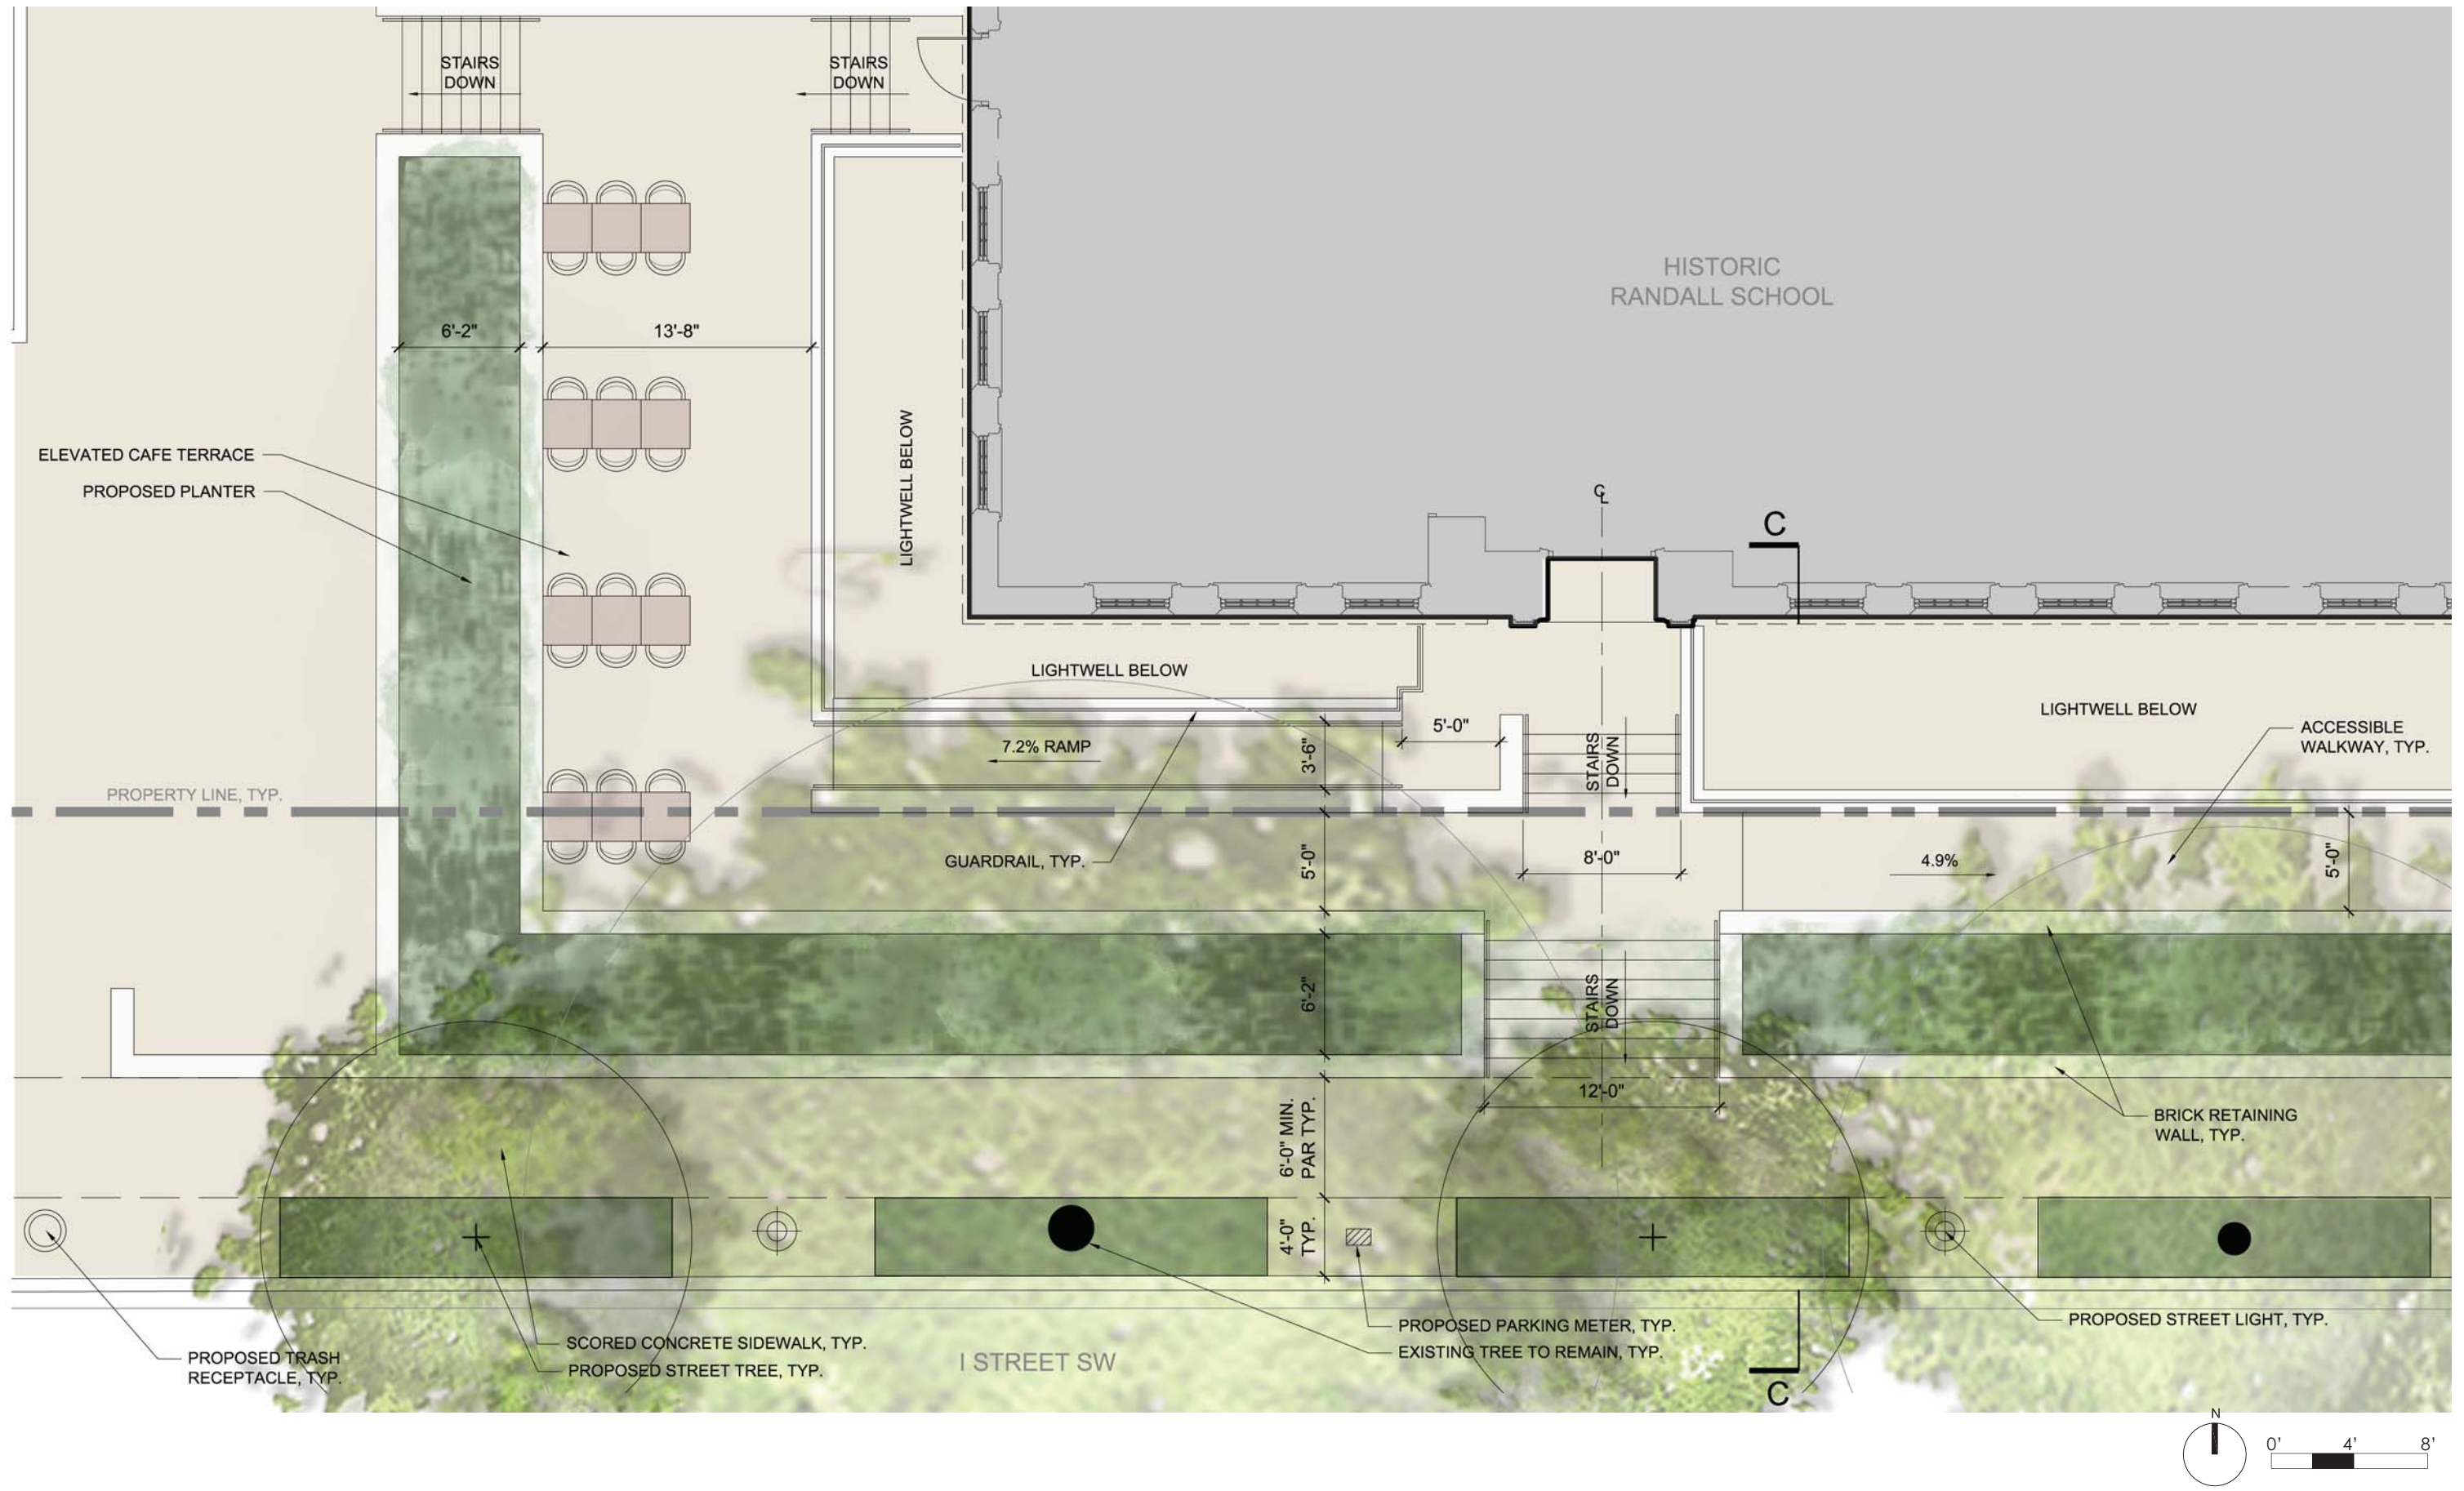

I STREET SW - FACING WEST

FIRST STREET SW - FACING NORTH

H STREET SW - FACING EAST

EAST PLAZA - FACING WEST

L02
SITE PLAN & ADJACENCIES

RANDALL SCHOOL
65 I Street, SW Washington, DC

PUD SUBMISSION - REVISED
MAY 31, 2013

L04
SITE PLAN - ALTERNATIVE I

RANDALL SCHOOL
65 I Street, SW Washington, DC

PUD SUBMISSION - REVISED
MAY 31, 2013

L06
EAST CAFE - ENLARGEMENT PLAN

RANDALL SCHOOL
65 I Street, SW Washington, DC

PUD SUBMISSION - REVISED
MAY 31, 2013

L08
MAIN ENTRY - ENLARGEMENT PLAN

RANDALL SCHOOL
65 I Street, SW Washington, DC

PUD SUBMISSION - REVISED
MAY 31, 2013

L10
WEST CAFE - ENLARGEMENT PLAN

RANDALL SCHOOL
65 I Street, SW Washington, DC

PUD SUBMISSION - REVISED
MAY 31, 2013