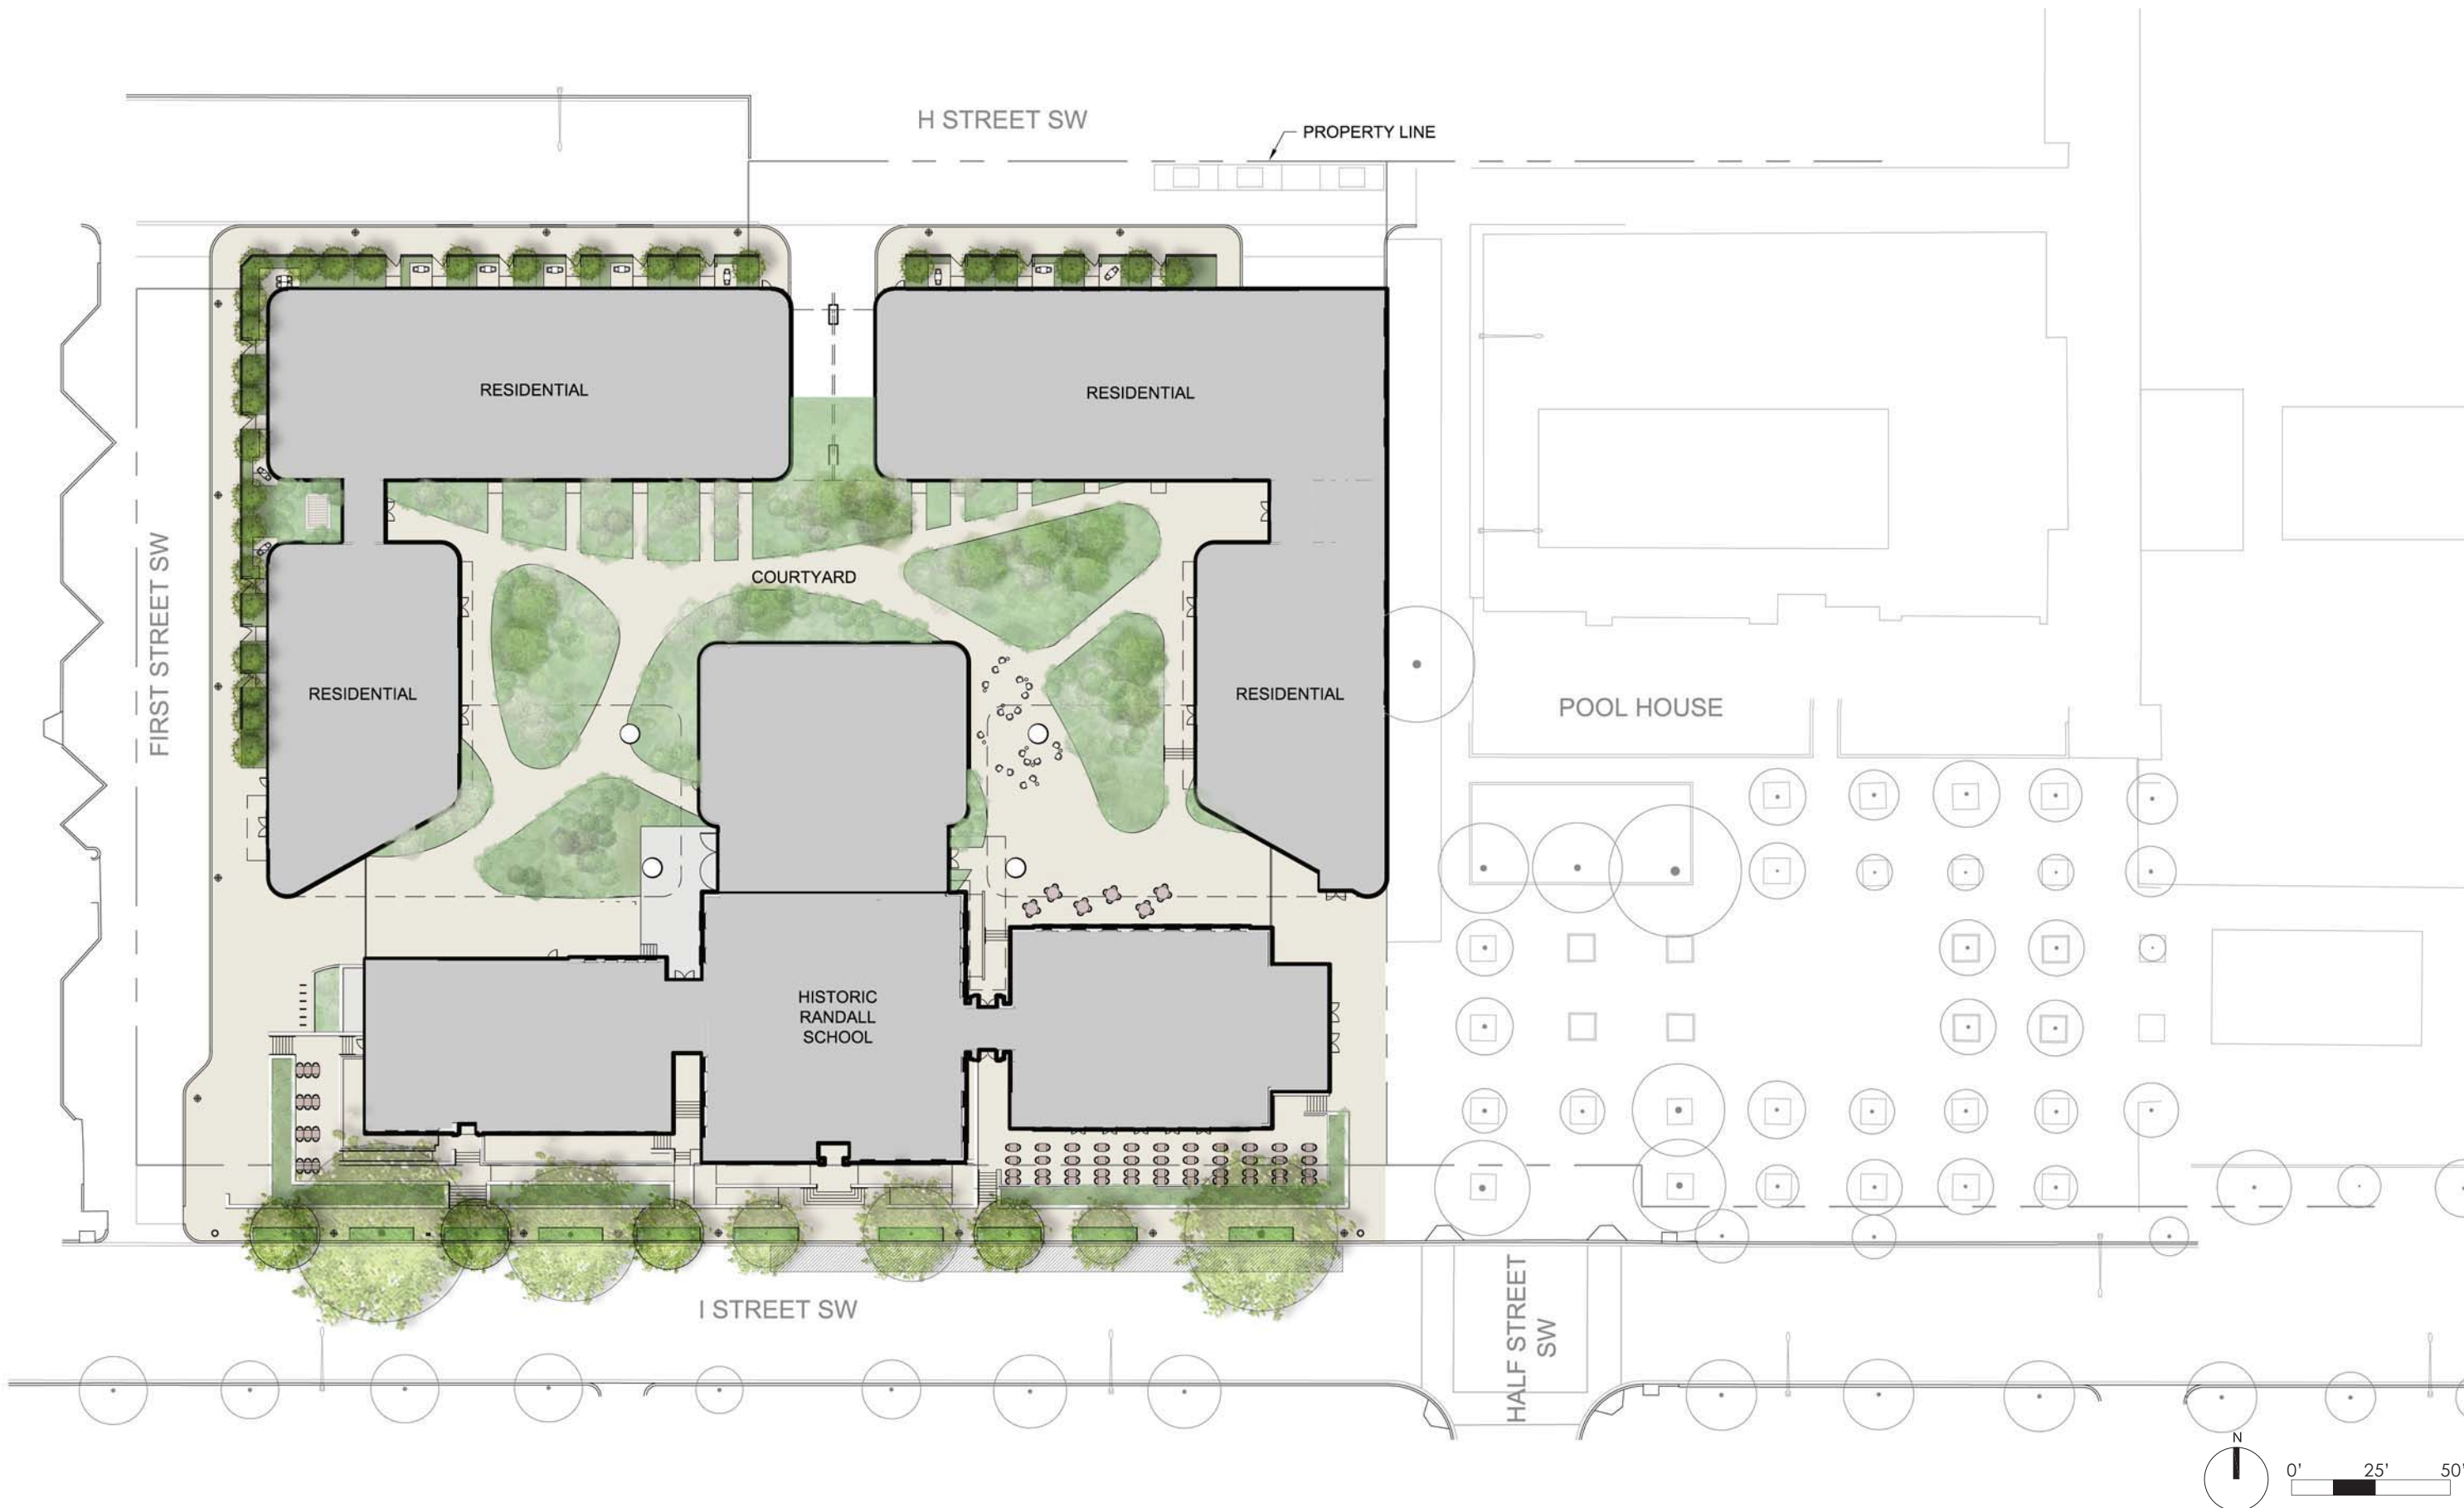

I STREET SW - FACING WEST

FIRST STREET SW - FACING NORTH

H STREET SW - FACING EAST

EAST PLAZA - FACING WEST

L02
SITE PLAN & ADJACENCIES

RANDALL SCHOOL
65 I Street, SW Washington, DC

PUD SUBMISSION - REVISED
MAY 31, 2013

L04
SITE PLAN - ALTERNATIVE I

RANDALL SCHOOL
65 I Street, SW Washington, DC

PUD SUBMISSION - REVISED
MAY 31, 2013

L06
EAST CAFE - ENLARGEMENT PLAN

RANDALL SCHOOL
65 I Street, SW Washington, DC

PUD SUBMISSION - REVISED
MAY 31, 2013

L08
MAIN ENTRY - ENLARGEMENT PLAN

RANDALL SCHOOL
65 I Street, SW Washington, DC

PUD SUBMISSION - REVISED
MAY 31, 2013

L10
WEST CAFE - ENLARGEMENT PLAN

RANDALL SCHOOL
65 I Street, SW Washington, DC

PUD SUBMISSION - REVISED
MAY 31, 2013