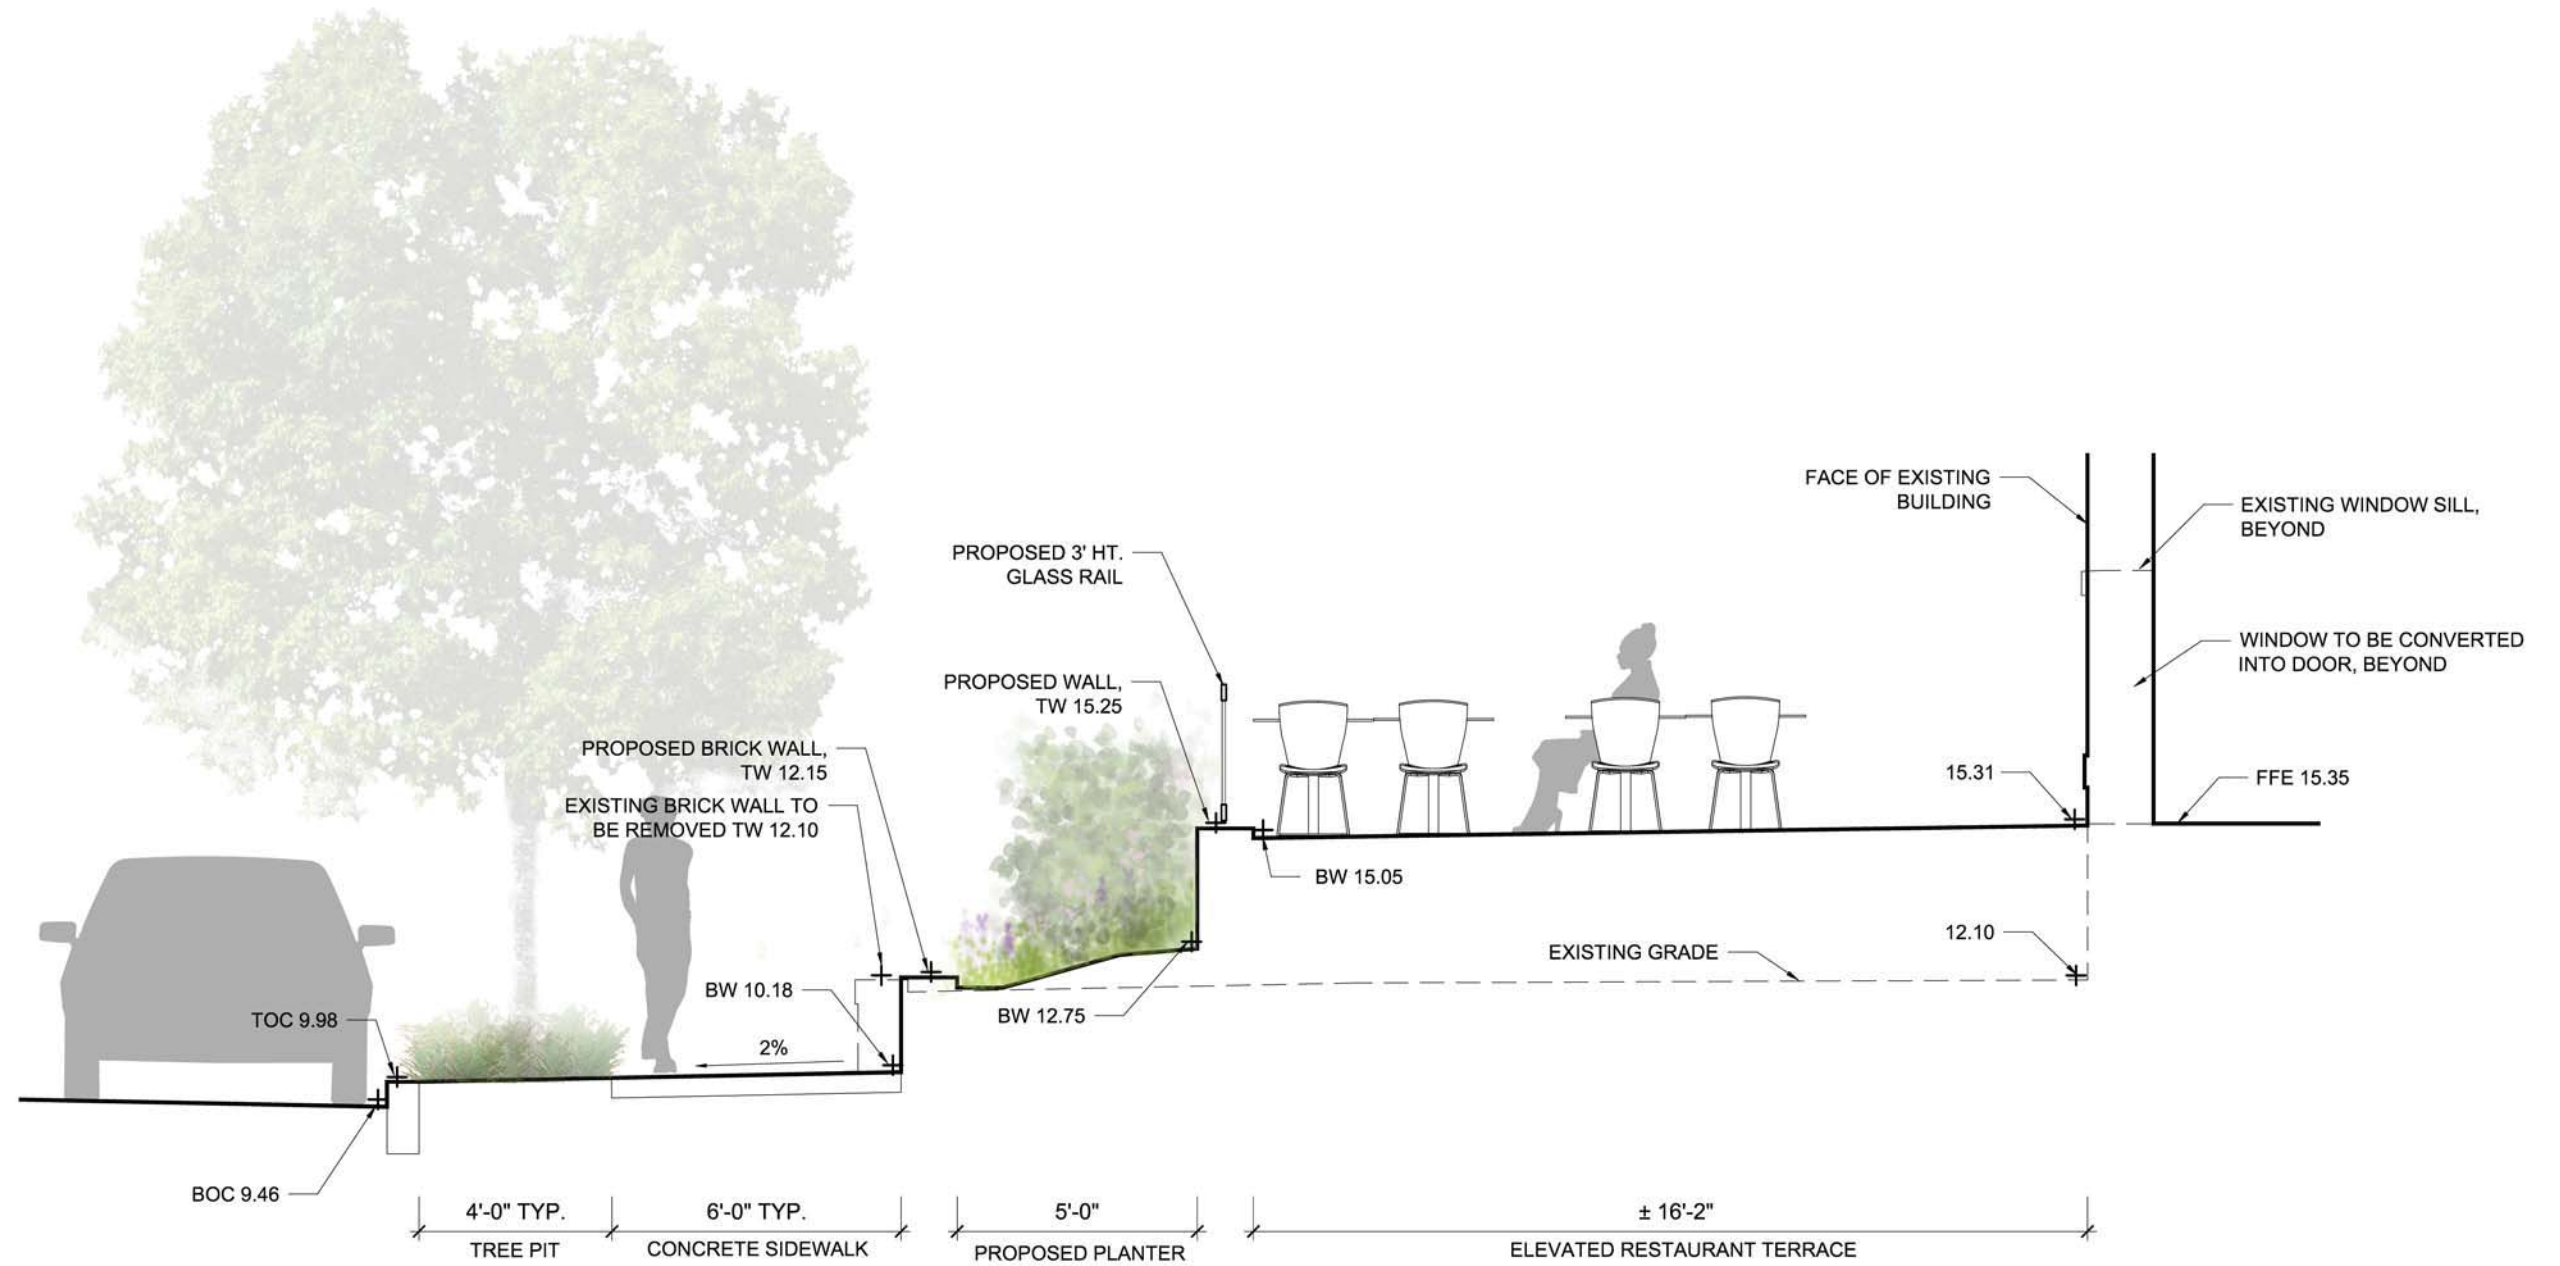

L04
SITE PLAN - ALTERNATIVE I

RANDALL SCHOOL
65 I Street, SW Washington, DC

PUD SUBMISSION - REVISED
MAY 31, 2013

L06
EAST CAFE - ENLARGEMENT PLAN

RANDALL SCHOOL
65 I Street, SW Washington, DC

PUD SUBMISSION - REVISED
MAY 31, 2013

L08
MAIN ENTRY - ENLARGEMENT PLAN

RANDALL SCHOOL
65 I Street, SW Washington, DC

PUD SUBMISSION - REVISED
MAY 31, 2013

L10
WEST CAFE - ENLARGEMENT PLAN

RANDALL SCHOOL
65 I Street, SW Washington, DC

PUD SUBMISSION - REVISED
MAY 31, 2013