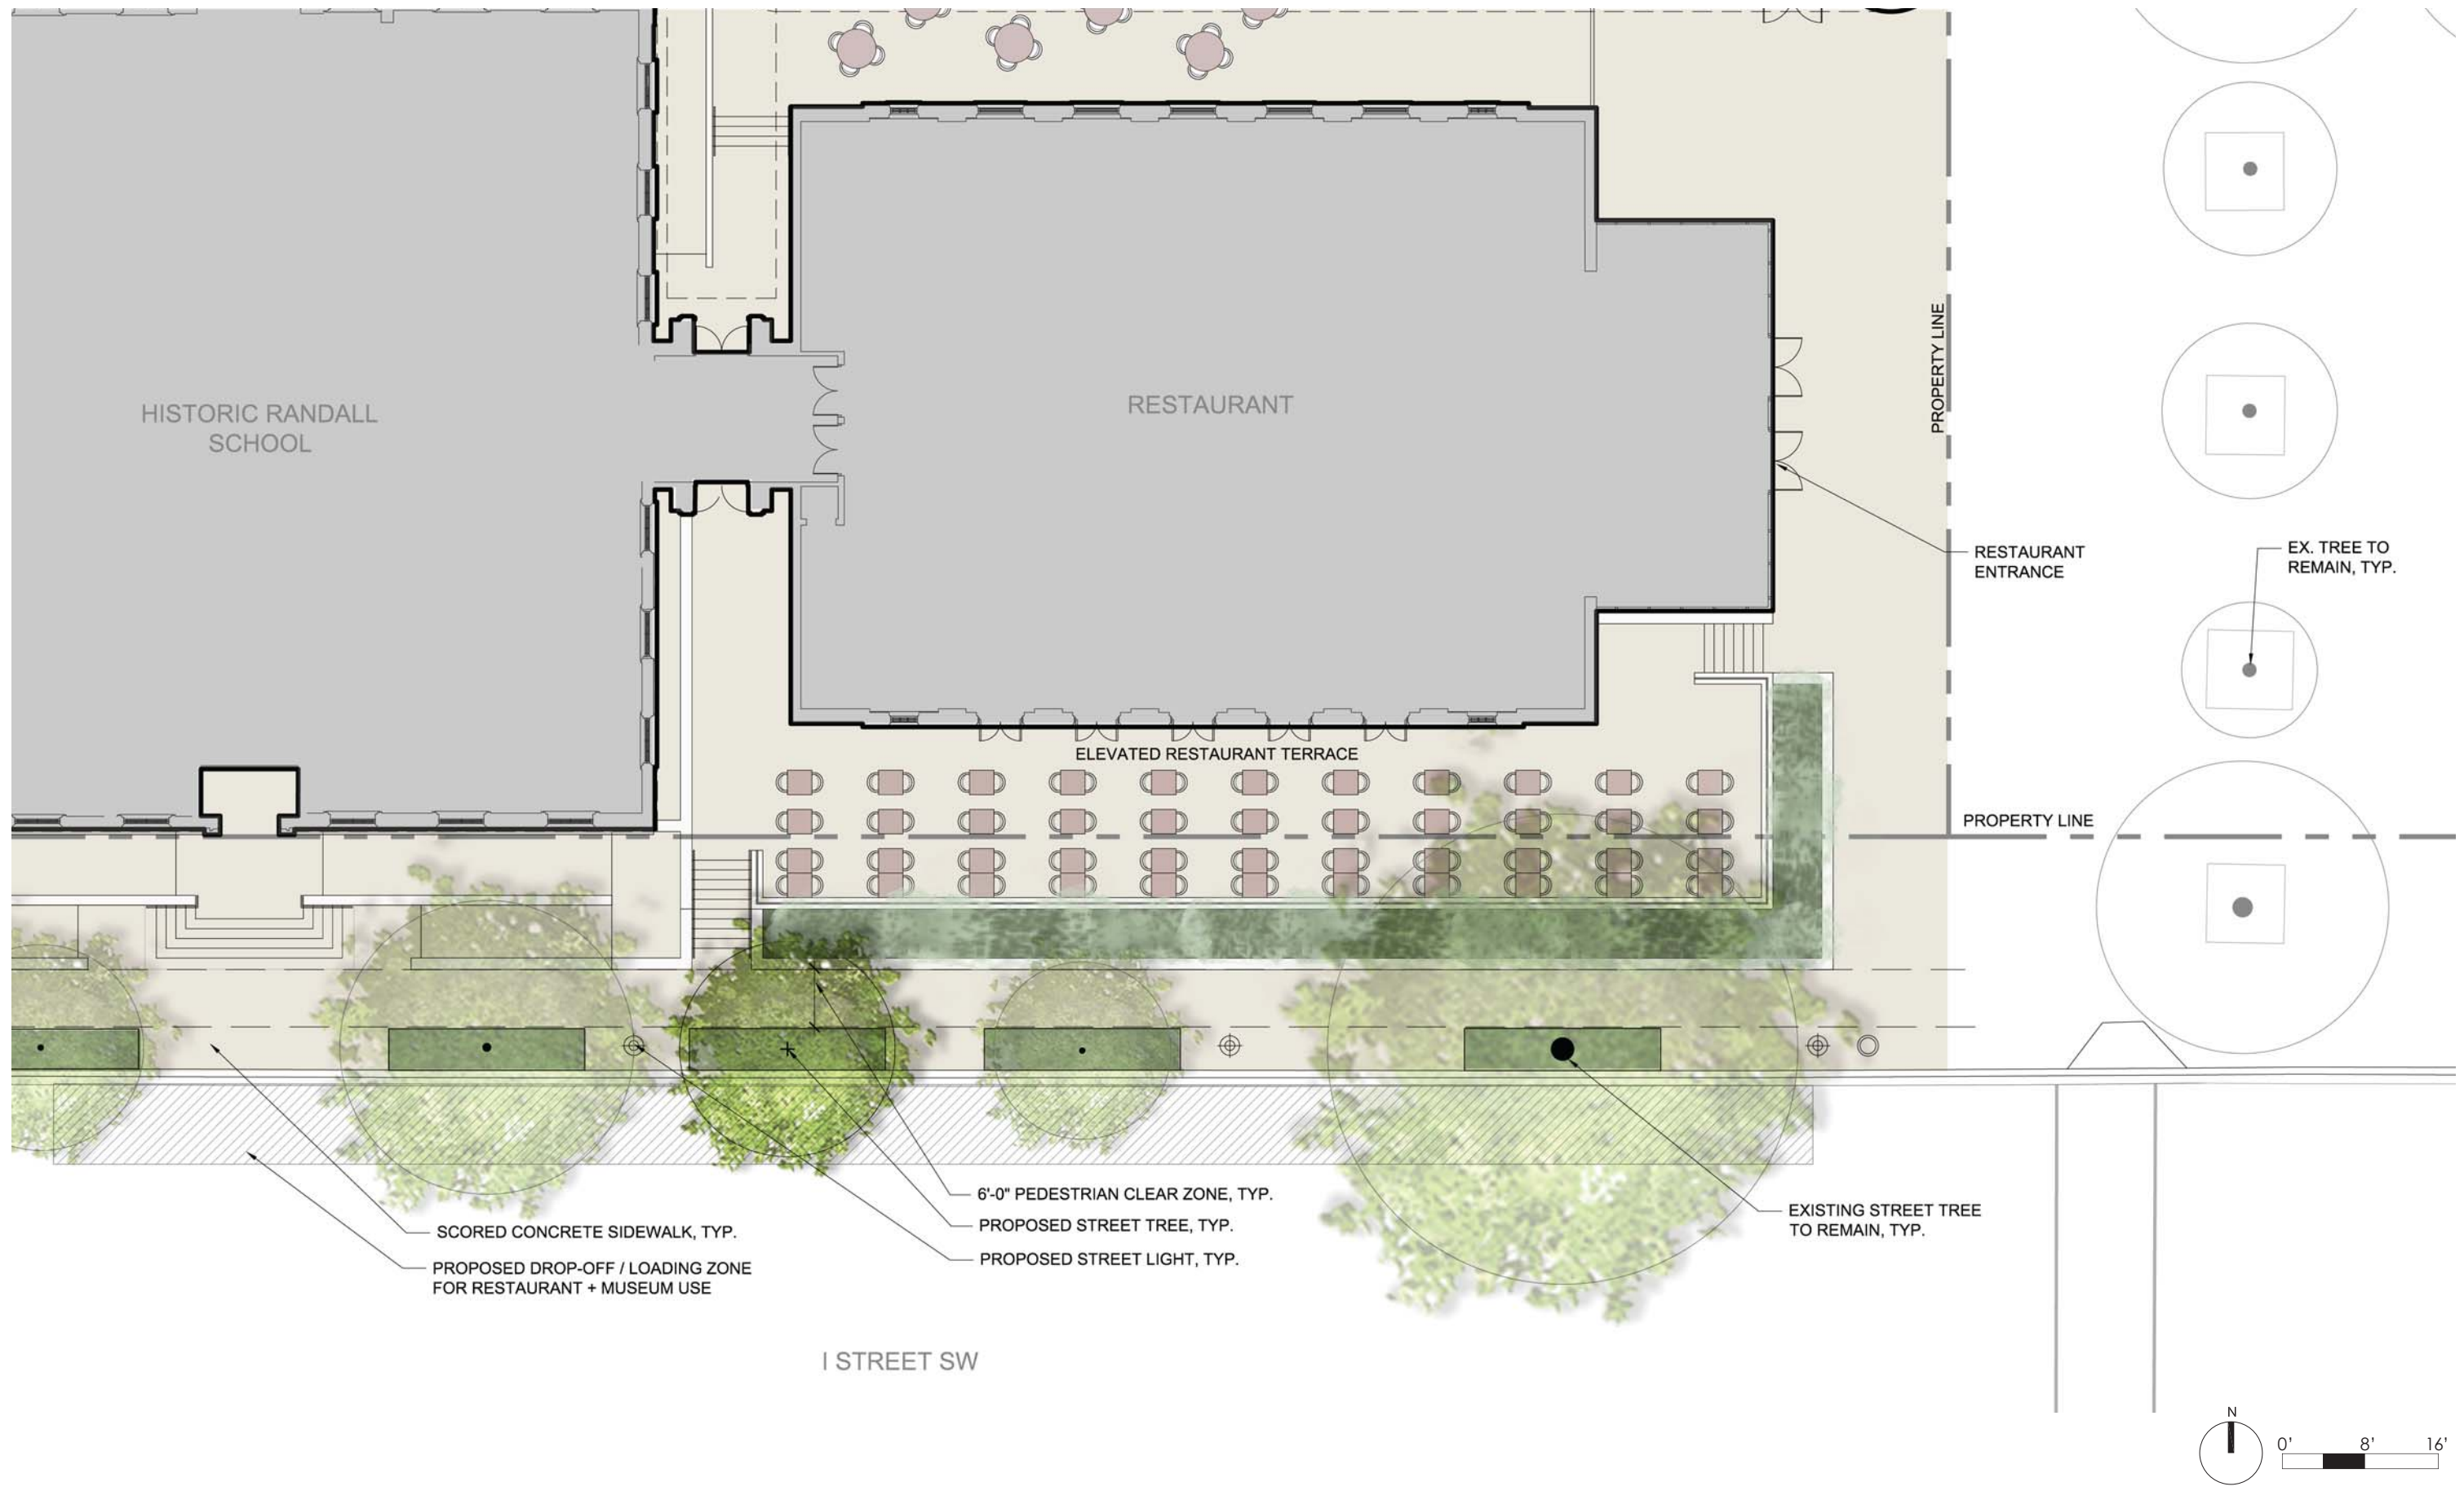

I STREET SW - FACING WEST

FIRST STREET SW - FACING NORTH

H STREET SW - FACING EAST

EAST PLAZA - FACING WEST

L02
SITE PLAN & ADJACENCIES

RANDALL SCHOOL
65 I Street, SW Washington, DC

PUD SUBMISSION - REVISED
MAY 31, 2013

L04
SITE PLAN - ALTERNATIVE I

RANDALL SCHOOL
65 I Street, SW Washington, DC

PUD SUBMISSION - REVISED
MAY 31, 2013

L06
EAST CAFE - ENLARGEMENT PLAN

RANDALL SCHOOL
65 I Street, SW Washington, DC

PUD SUBMISSION - REVISED
MAY 31, 2013

L08
MAIN ENTRY - ENLARGEMENT PLAN

RANDALL SCHOOL
65 I Street, SW Washington, DC

PUD SUBMISSION - REVISED
MAY 31, 2013

L10
WEST CAFE - ENLARGEMENT PLAN

RANDALL SCHOOL
65 I Street, SW Washington, DC

PUD SUBMISSION - REVISED
MAY 31, 2013