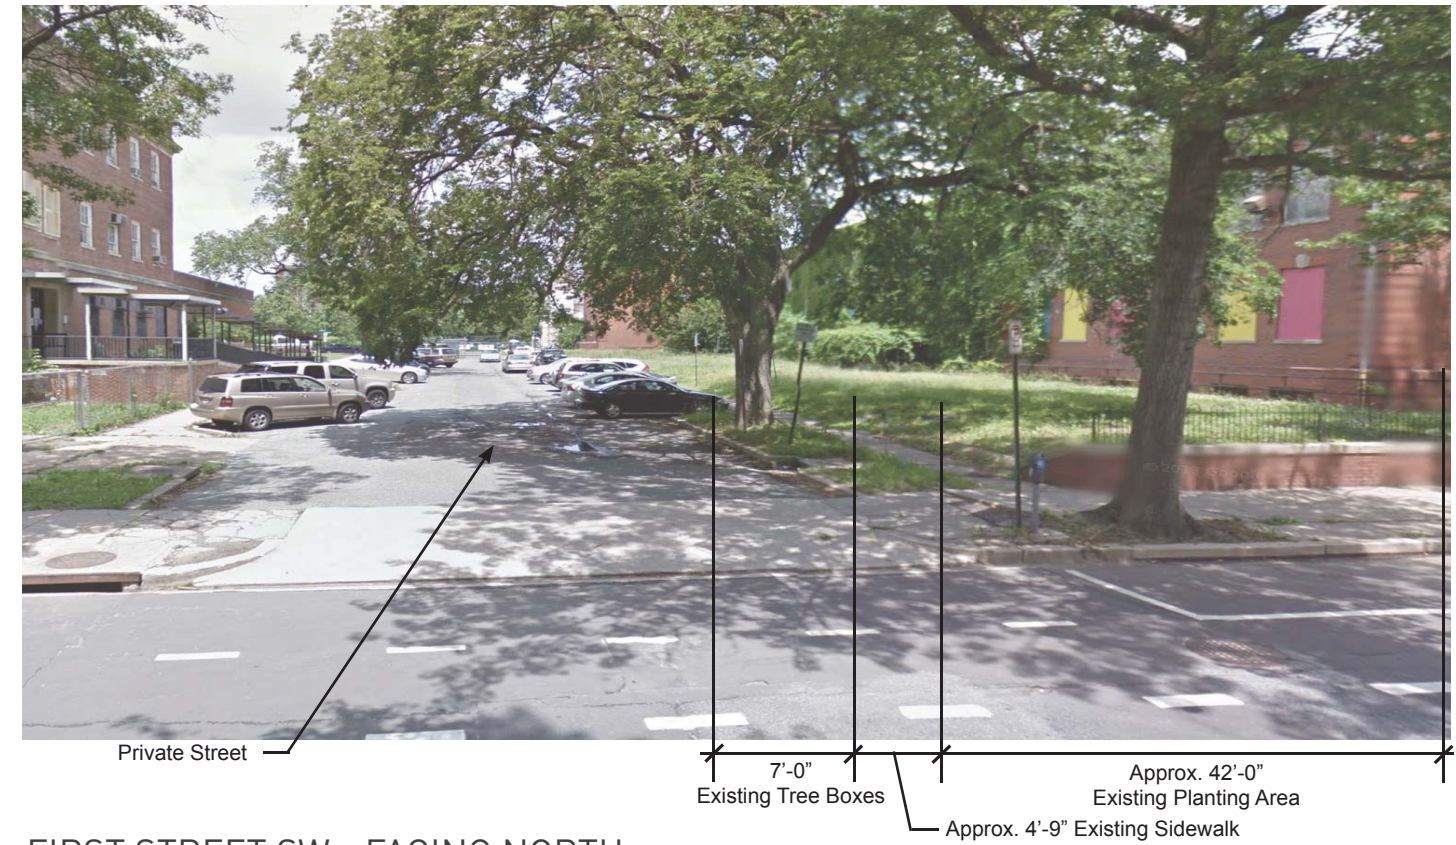

I STREET SW - FACING WEST

FIRST STREET SW - FACING NORTH

H STREET SW - FACING EAST

EAST PLAZA - FACING WEST

L02
SITE PLAN & ADJACENCIES

RANDALL SCHOOL
65 I Street, SW Washington, DC

PUD SUBMISSION - REVISED
MAY 31, 2013

L04
SITE PLAN - ALTERNATIVE I

RANDALL SCHOOL
65 I Street, SW Washington, DC

PUD SUBMISSION - REVISED
MAY 31, 2013

L06
EAST CAFE - ENLARGEMENT PLAN

RANDALL SCHOOL
65 I Street, SW Washington, DC

PUD SUBMISSION - REVISED
MAY 31, 2013

L08
MAIN ENTRY - ENLARGEMENT PLAN

RANDALL SCHOOL
65 I Street, SW Washington, DC

PUD SUBMISSION - REVISED
MAY 31, 2013

L10
WEST CAFE - ENLARGEMENT PLAN

RANDALL SCHOOL
65 I Street, SW Washington, DC

PUD SUBMISSION - REVISED
MAY 31, 2013