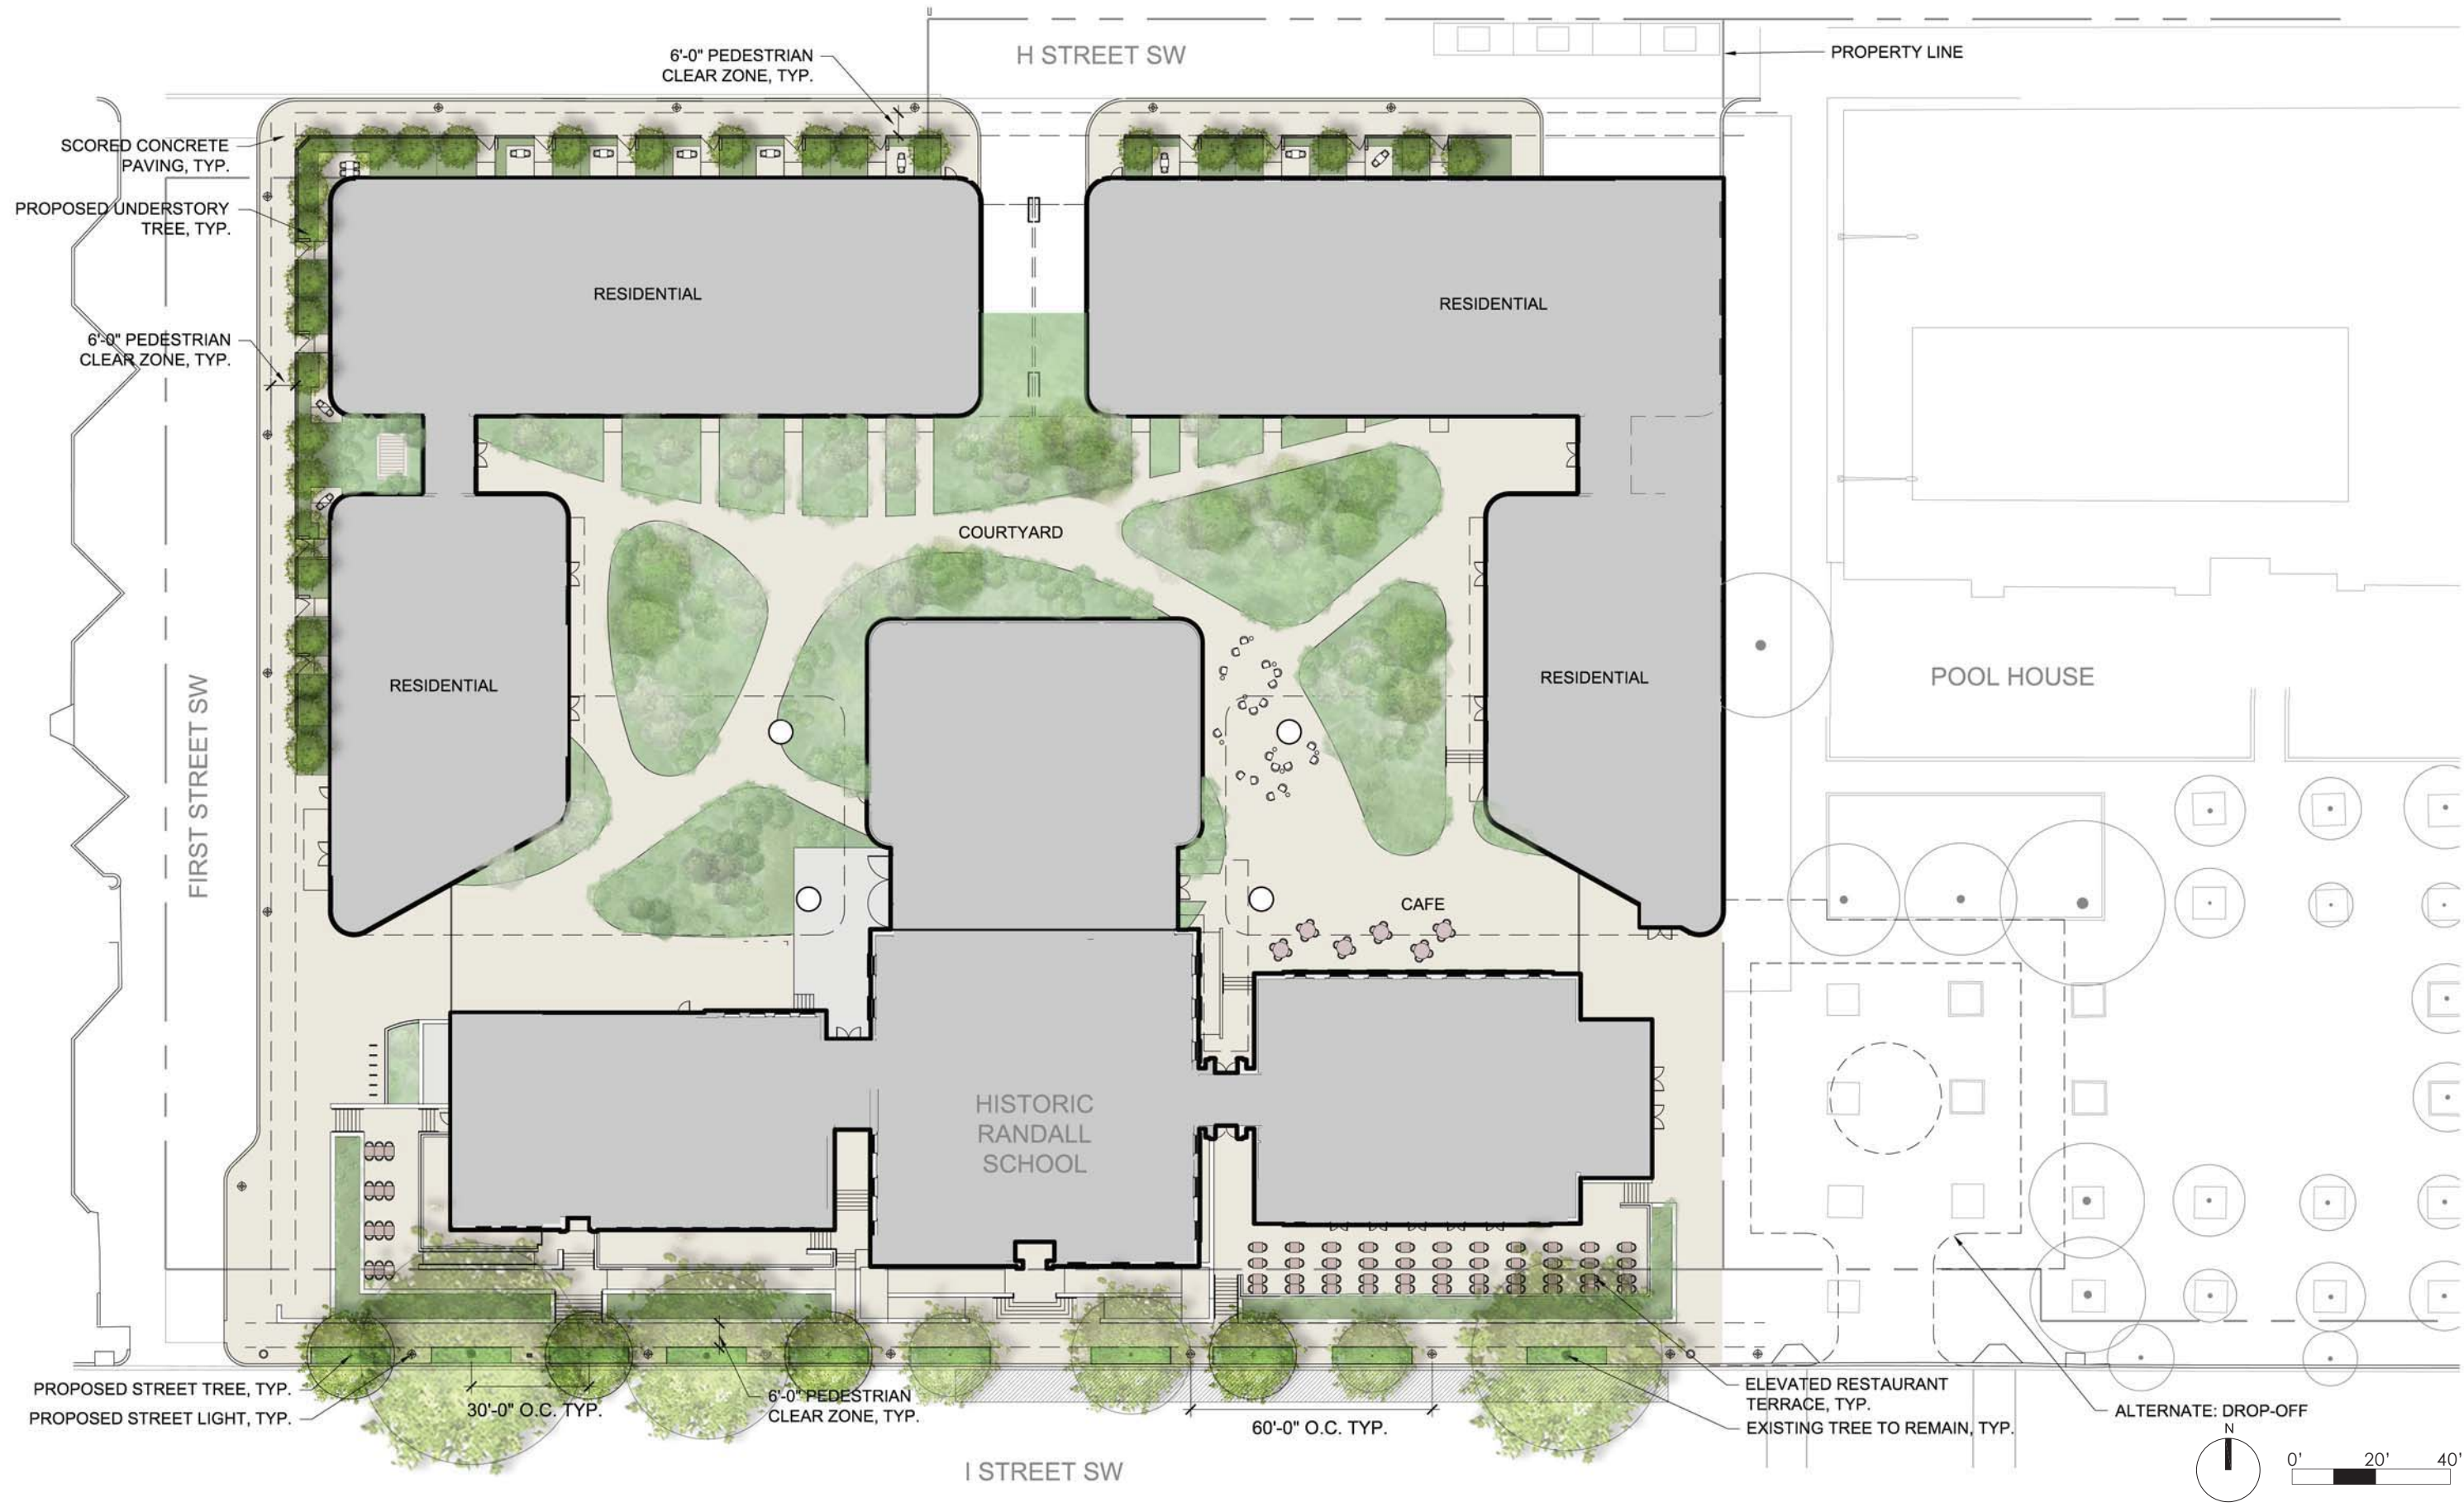

I STREET SW - FACING WEST

FIRST STREET SW - FACING NORTH

H STREET SW - FACING EAST

EAST PLAZA - FACING WEST

L02
SITE PLAN & ADJACENCIES

RANDALL SCHOOL
65 I Street, SW Washington, DC

PUD SUBMISSION - REVISED
MAY 31, 2013

L04
SITE PLAN - ALTERNATIVE I

RANDALL SCHOOL
65 I Street, SW Washington, DC

PUD SUBMISSION - REVISED
MAY 31, 2013

L06
EAST CAFE - ENLARGEMENT PLAN

RANDALL SCHOOL
65 I Street, SW Washington, DC

PUD SUBMISSION - REVISED
MAY 31, 2013

L08
MAIN ENTRY - ENLARGEMENT PLAN

RANDALL SCHOOL
65 I Street, SW Washington, DC

PUD SUBMISSION - REVISED
MAY 31, 2013

L10
WEST CAFE - ENLARGEMENT PLAN

RANDALL SCHOOL
65 I Street, SW Washington, DC

PUD SUBMISSION - REVISED
MAY 31, 2013