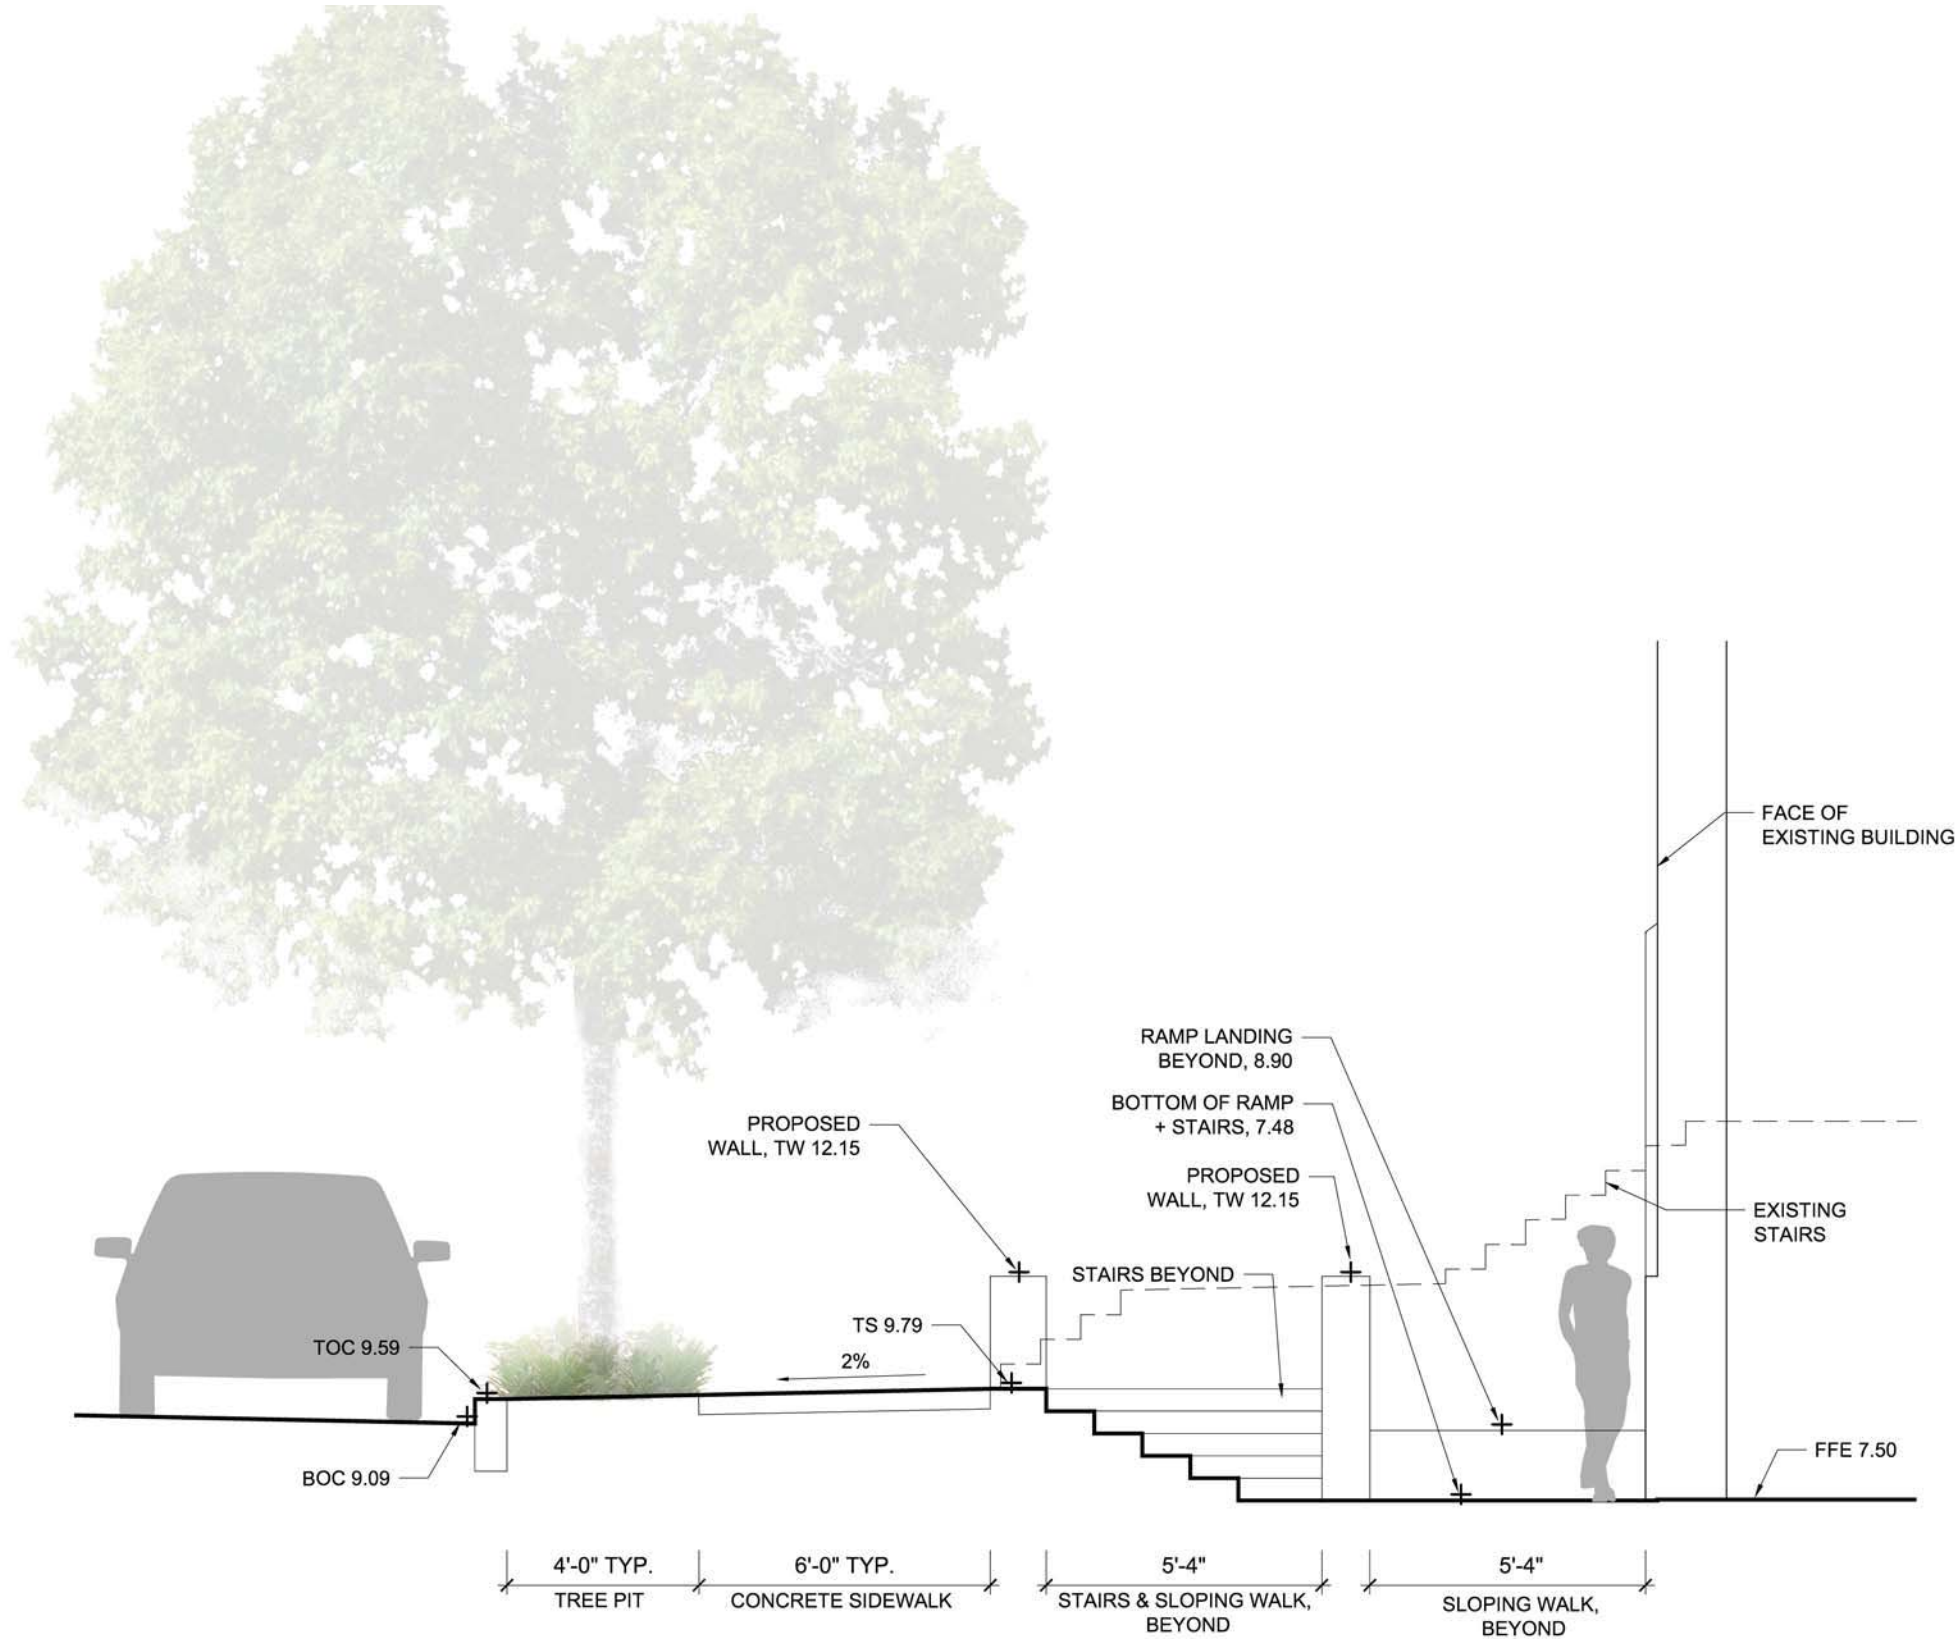

I STREET SW - FACING WEST

FIRST STREET SW - FACING NORTH

H STREET SW - FACING EAST

EAST PLAZA - FACING WEST

L02
SITE PLAN & ADJACENCIES

RANDALL SCHOOL
65 I Street, SW Washington, DC

PUD SUBMISSION - REVISED
MAY 31, 2013

L04
SITE PLAN - ALTERNATIVE I

RANDALL SCHOOL
65 I Street, SW Washington, DC

PUD SUBMISSION - REVISED
MAY 31, 2013

L06
EAST CAFE - ENLARGEMENT PLAN

RANDALL SCHOOL
65 I Street, SW Washington, DC

PUD SUBMISSION - REVISED
MAY 31, 2013

L08
MAIN ENTRY - ENLARGEMENT PLAN

RANDALL SCHOOL
65 I Street, SW Washington, DC

PUD SUBMISSION - REVISED
MAY 31, 2013

L10
WEST CAFE - ENLARGEMENT PLAN

RANDALL SCHOOL
65 I Street, SW Washington, DC

PUD SUBMISSION - REVISED
MAY 31, 2013