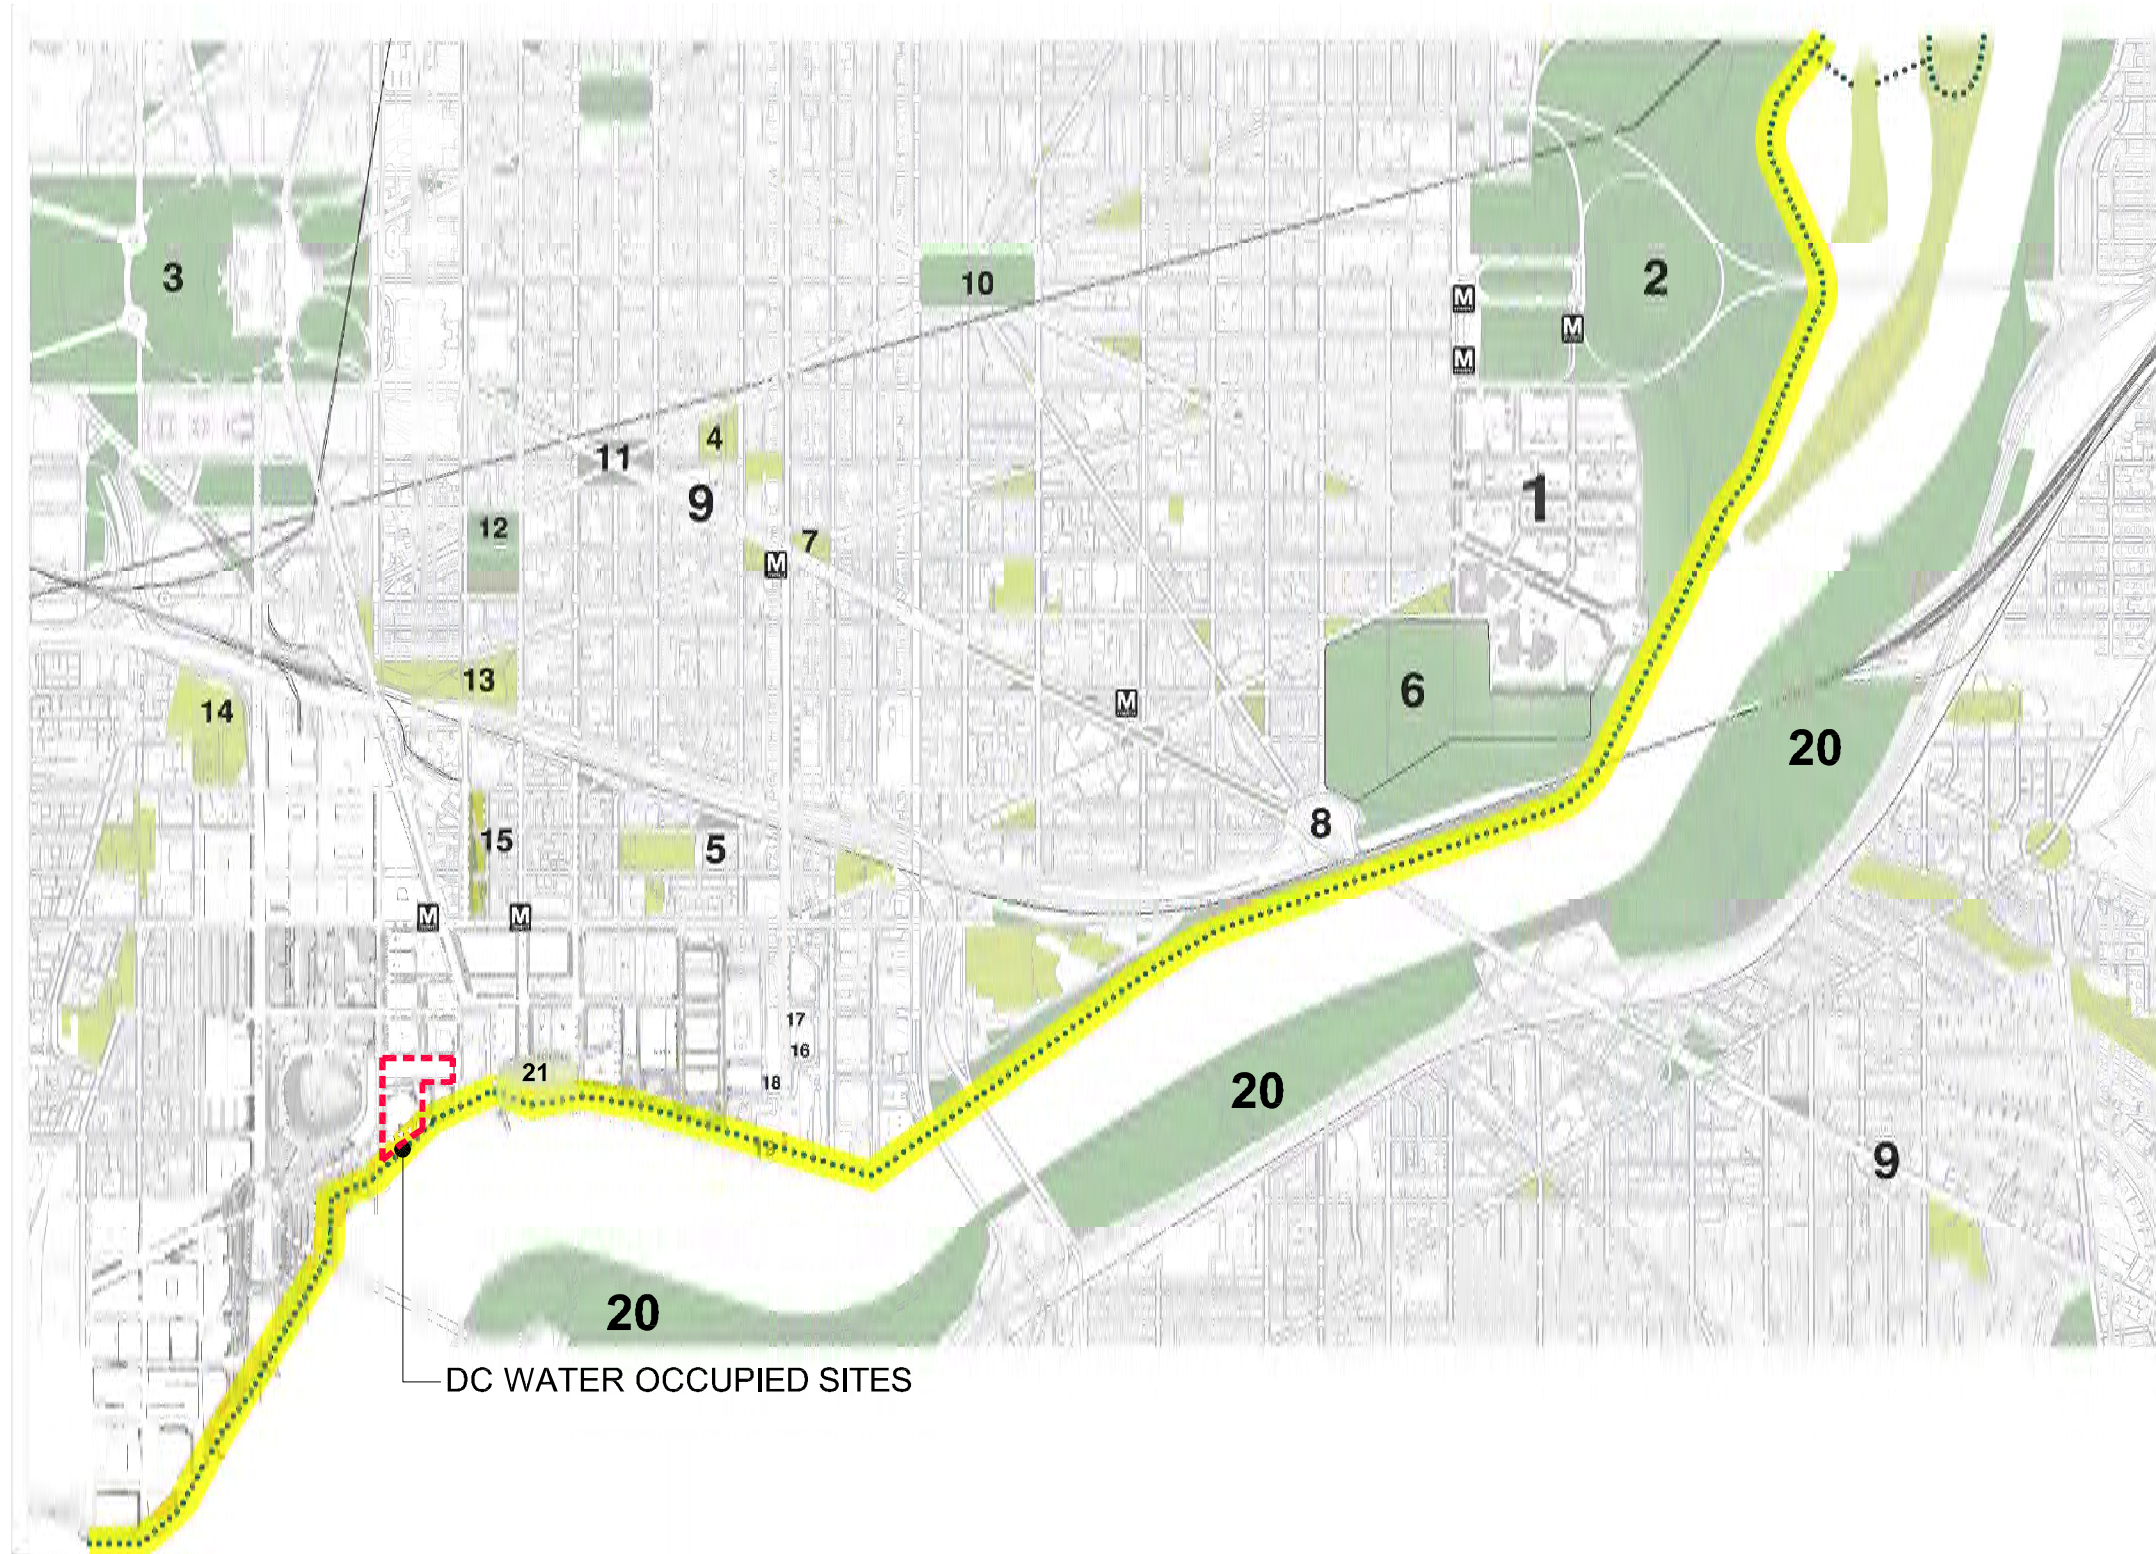

03 LANDSCAPE DRAWINGS

LEGEND:

- 1. RESERVATION 13 SITE
- 2. RFK SITE
- 3. US CAPITOL AND LIBRARY OF CONGRESS
- 4. EASTERN MARKET
- 5. MARINE BARRACKS BEQ
- 6. CONGRESSIONAL CEMETARY
- 7. MNCPPC MEMORIAL SITE
- 8. BARNEY CIRCLE
- 9. PENNSYLVANIA AVENUE 'GREAT STREET INITIATIVE'
- 10. LINCOLN PARK
- 11. SEWARD SQUARE
- 12. FOLGER SQUARE
- 13. GARFIELD PARK
- 14. RANDALL PARK
- 15. CANAL PARK
- 16. NAVY ART GALLERY
- 17. NAVY LIBRARY
- 18. NAVY MUSEUM
- 19. DISPLAY SHIP USS BARRY
- 20. ANACOSTIA PARK
- 21. THE YARDS PARK

- DC PARKS AND RECREATION
- NATIONAL PARK SERVICE
- RIVERWALK

NOT TO SCALE

DC WATER OCCUPIED SITES

DC WATER OCCUPIED SITES

FORESTCITY