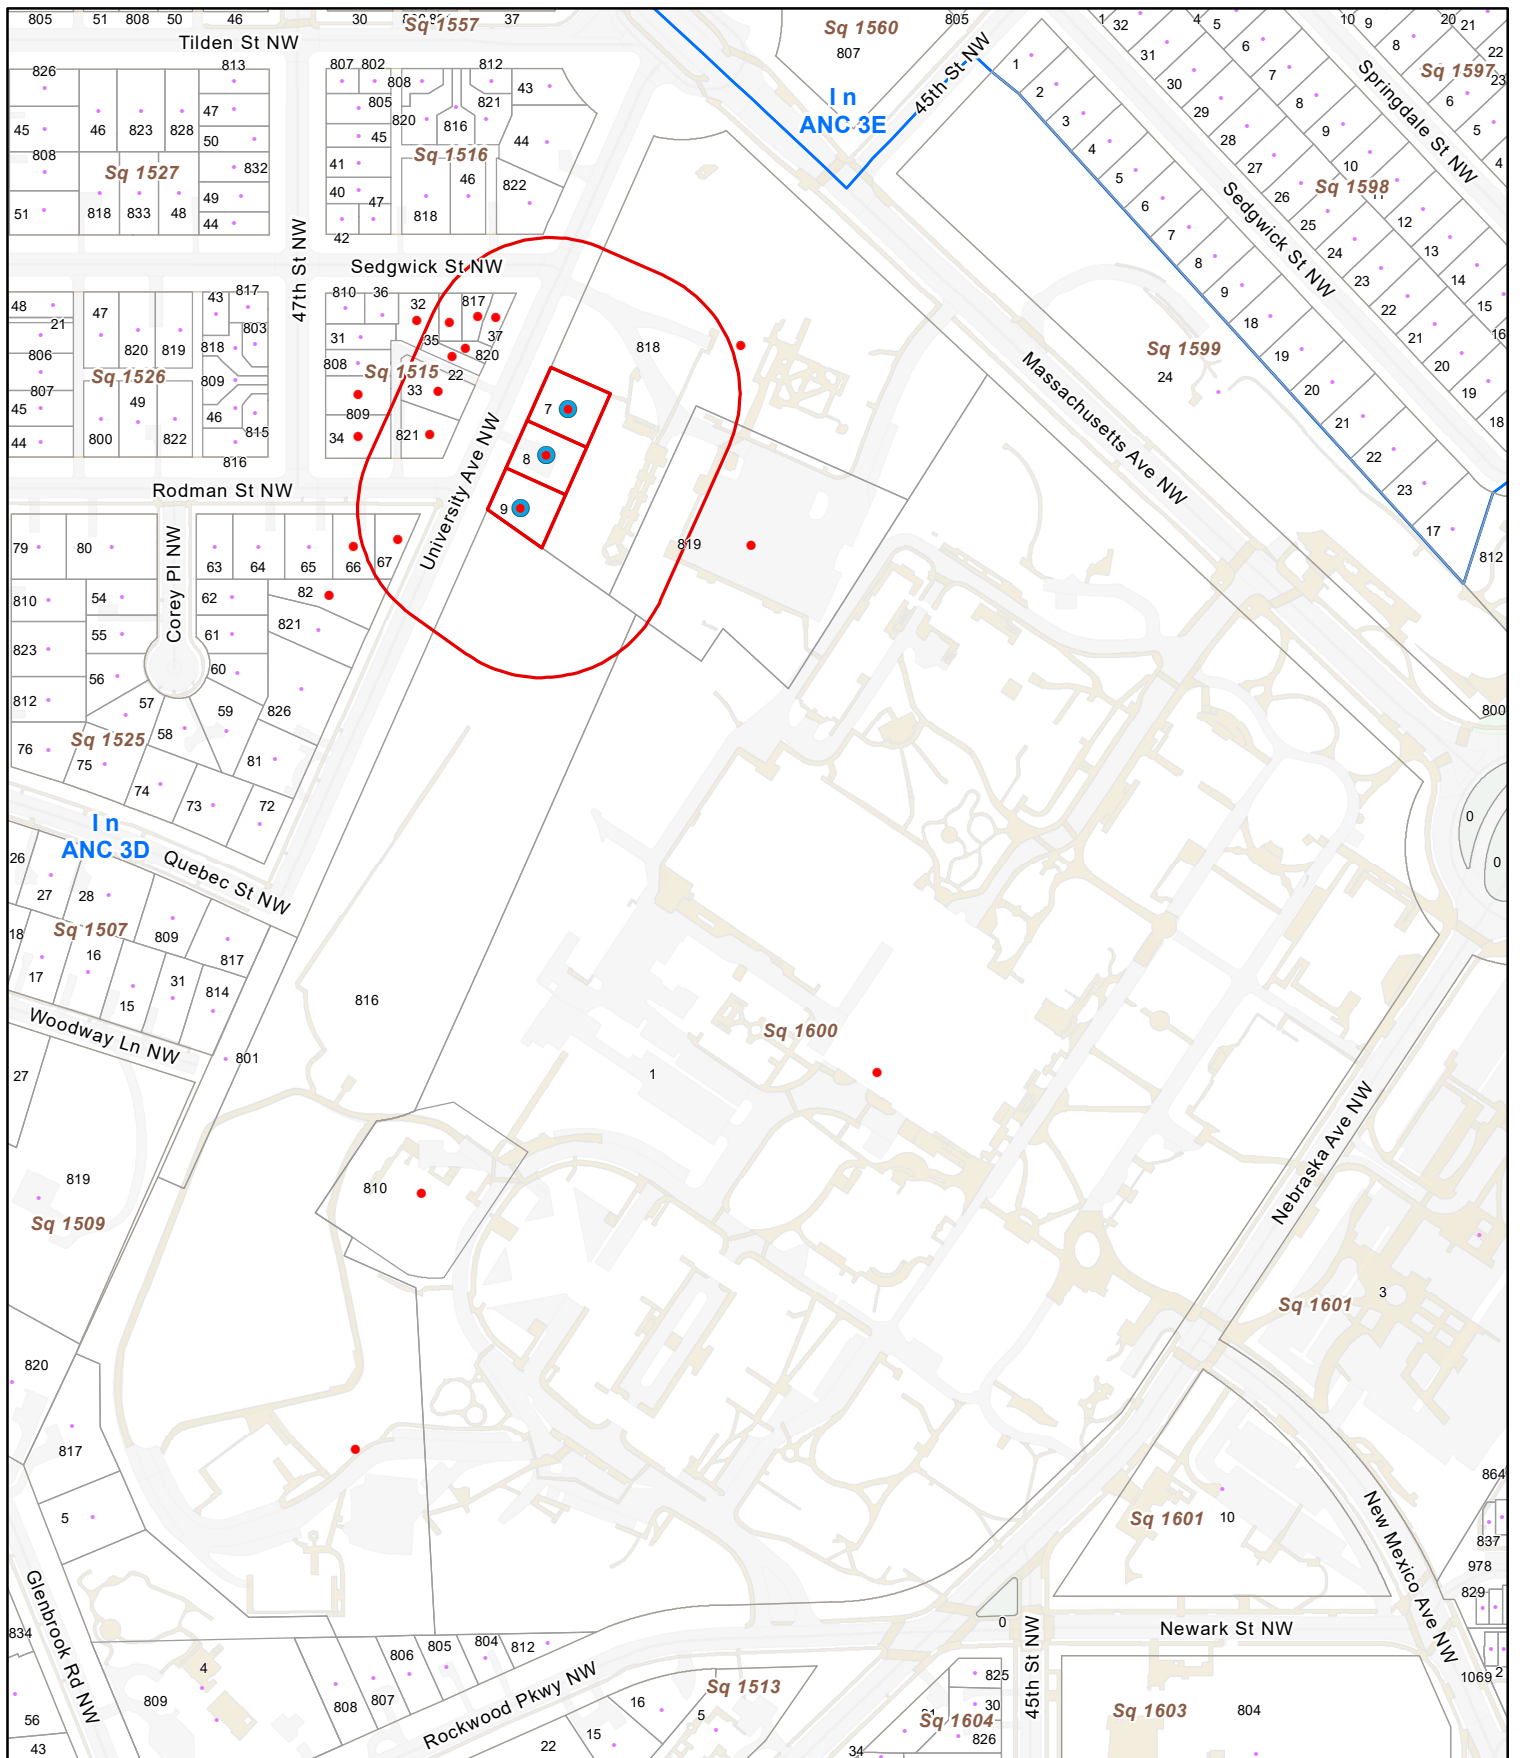

**Subject Property ID's:
Square 1600 Lots 0007, 0008, 0009**

- Subject Properties
- Radius
- Ownership Lots
- DC Squares
- ANC Boundary

★ ★ ★ DC Office of Tax and Revenue
Real Property Assessment Division
Maps and Titles Assessment Roll
GIS Geographic Information Systems

1:3,549
0 50
Feet

Print Date: 11/17/2021
For general planning purposes