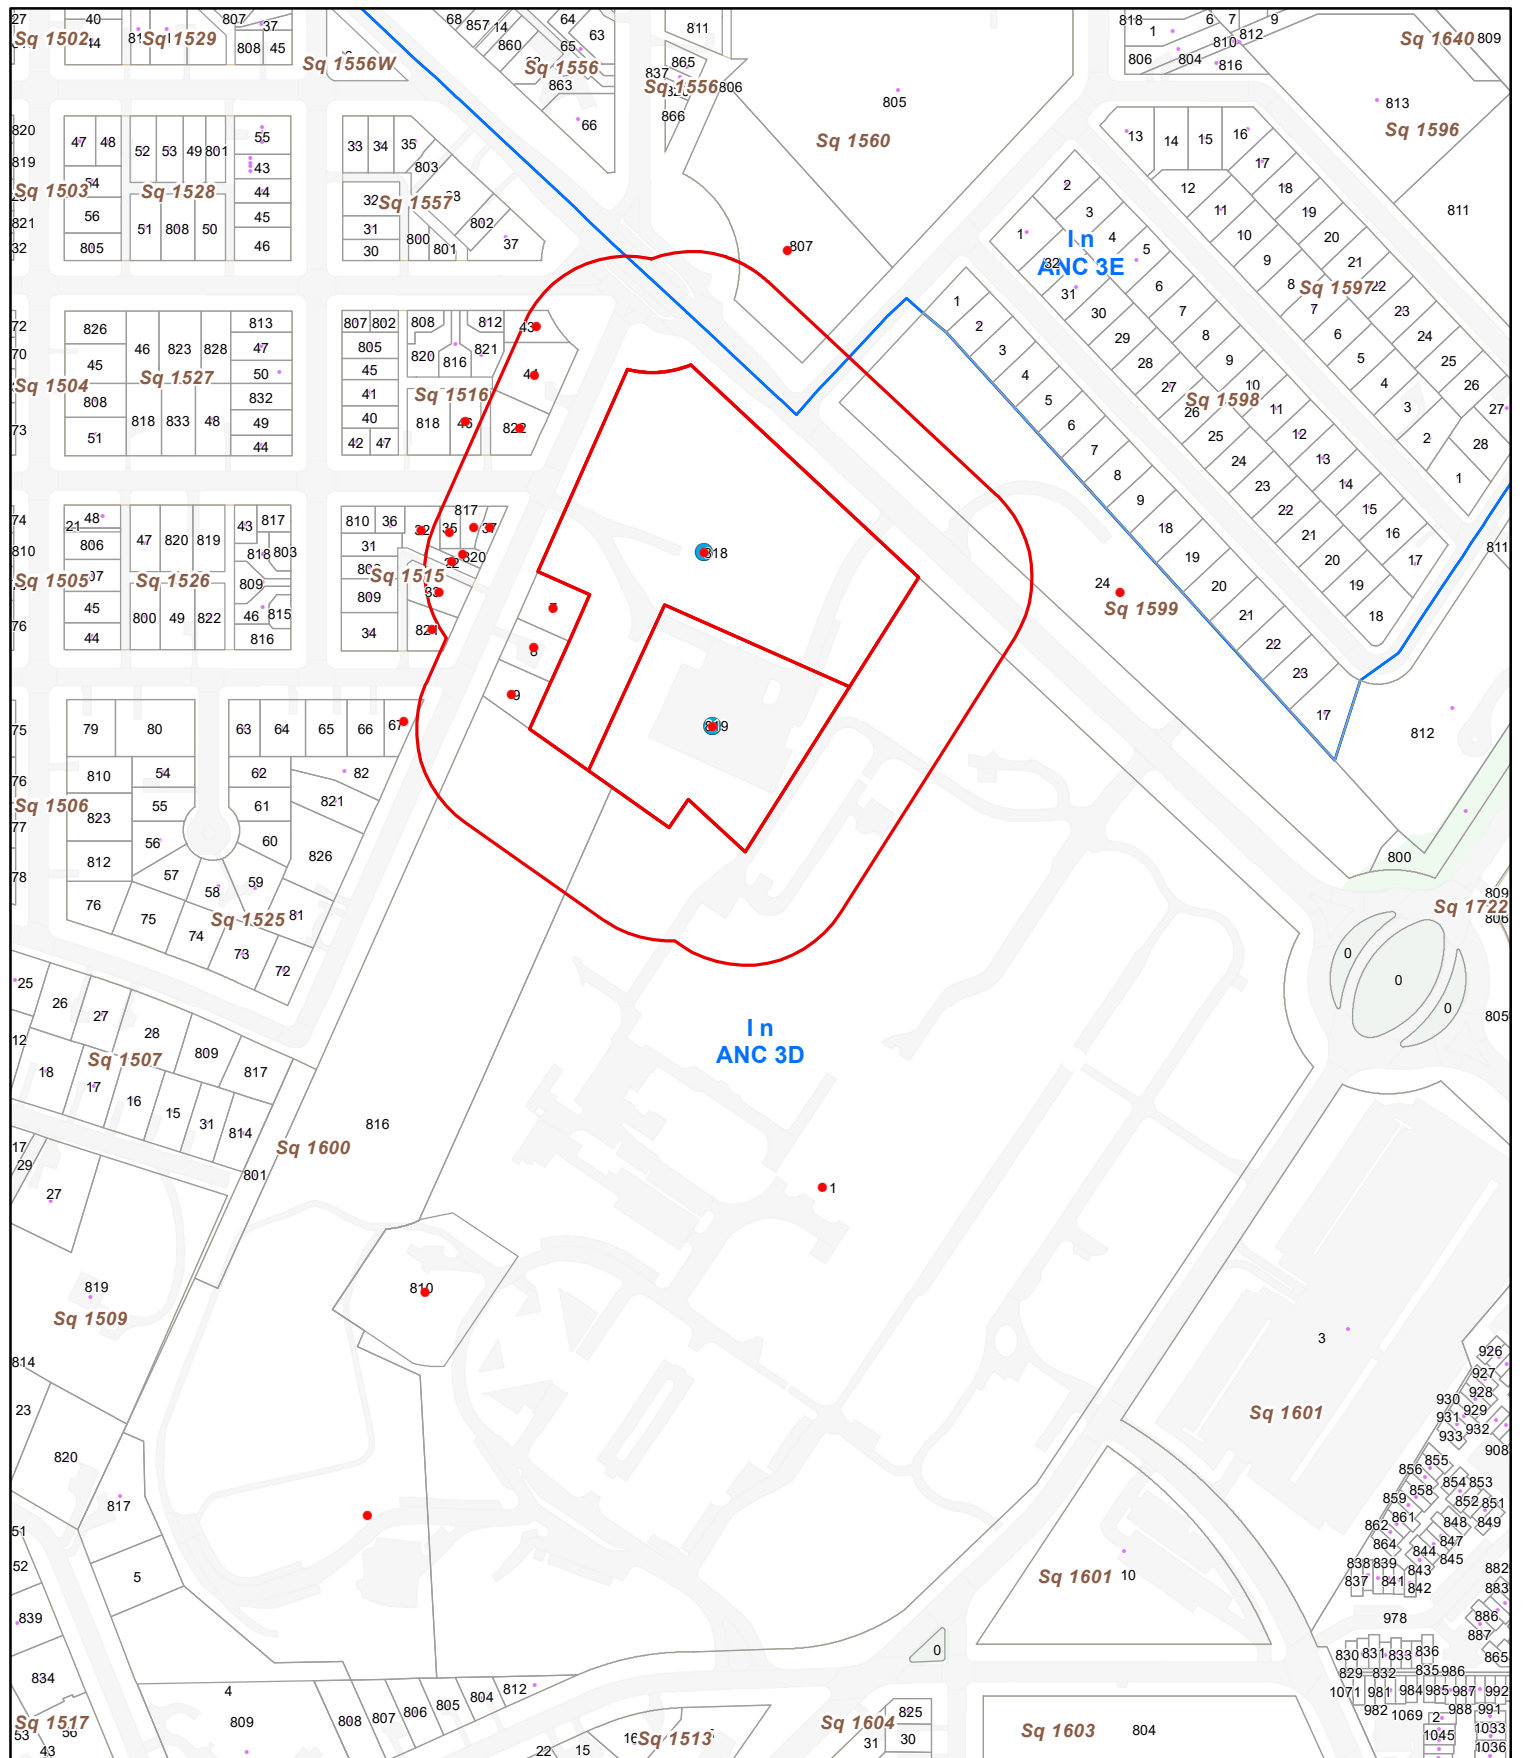

WEE, ASBJORN  
4612 SEDGWICK ST NW  
WASHINGTON DC 20016-5614

WESLEY THEOLOGICAL SEMINARY OF  
4500 MASS AVE NW  
WASHINGTON DC 20016-5632

**Subject Property ID's:  
Square 1600 Lot 0818, 0819**

- Subject Properties
- Radius
- Ownership Lots
- DC Squares
- ANC Boundary