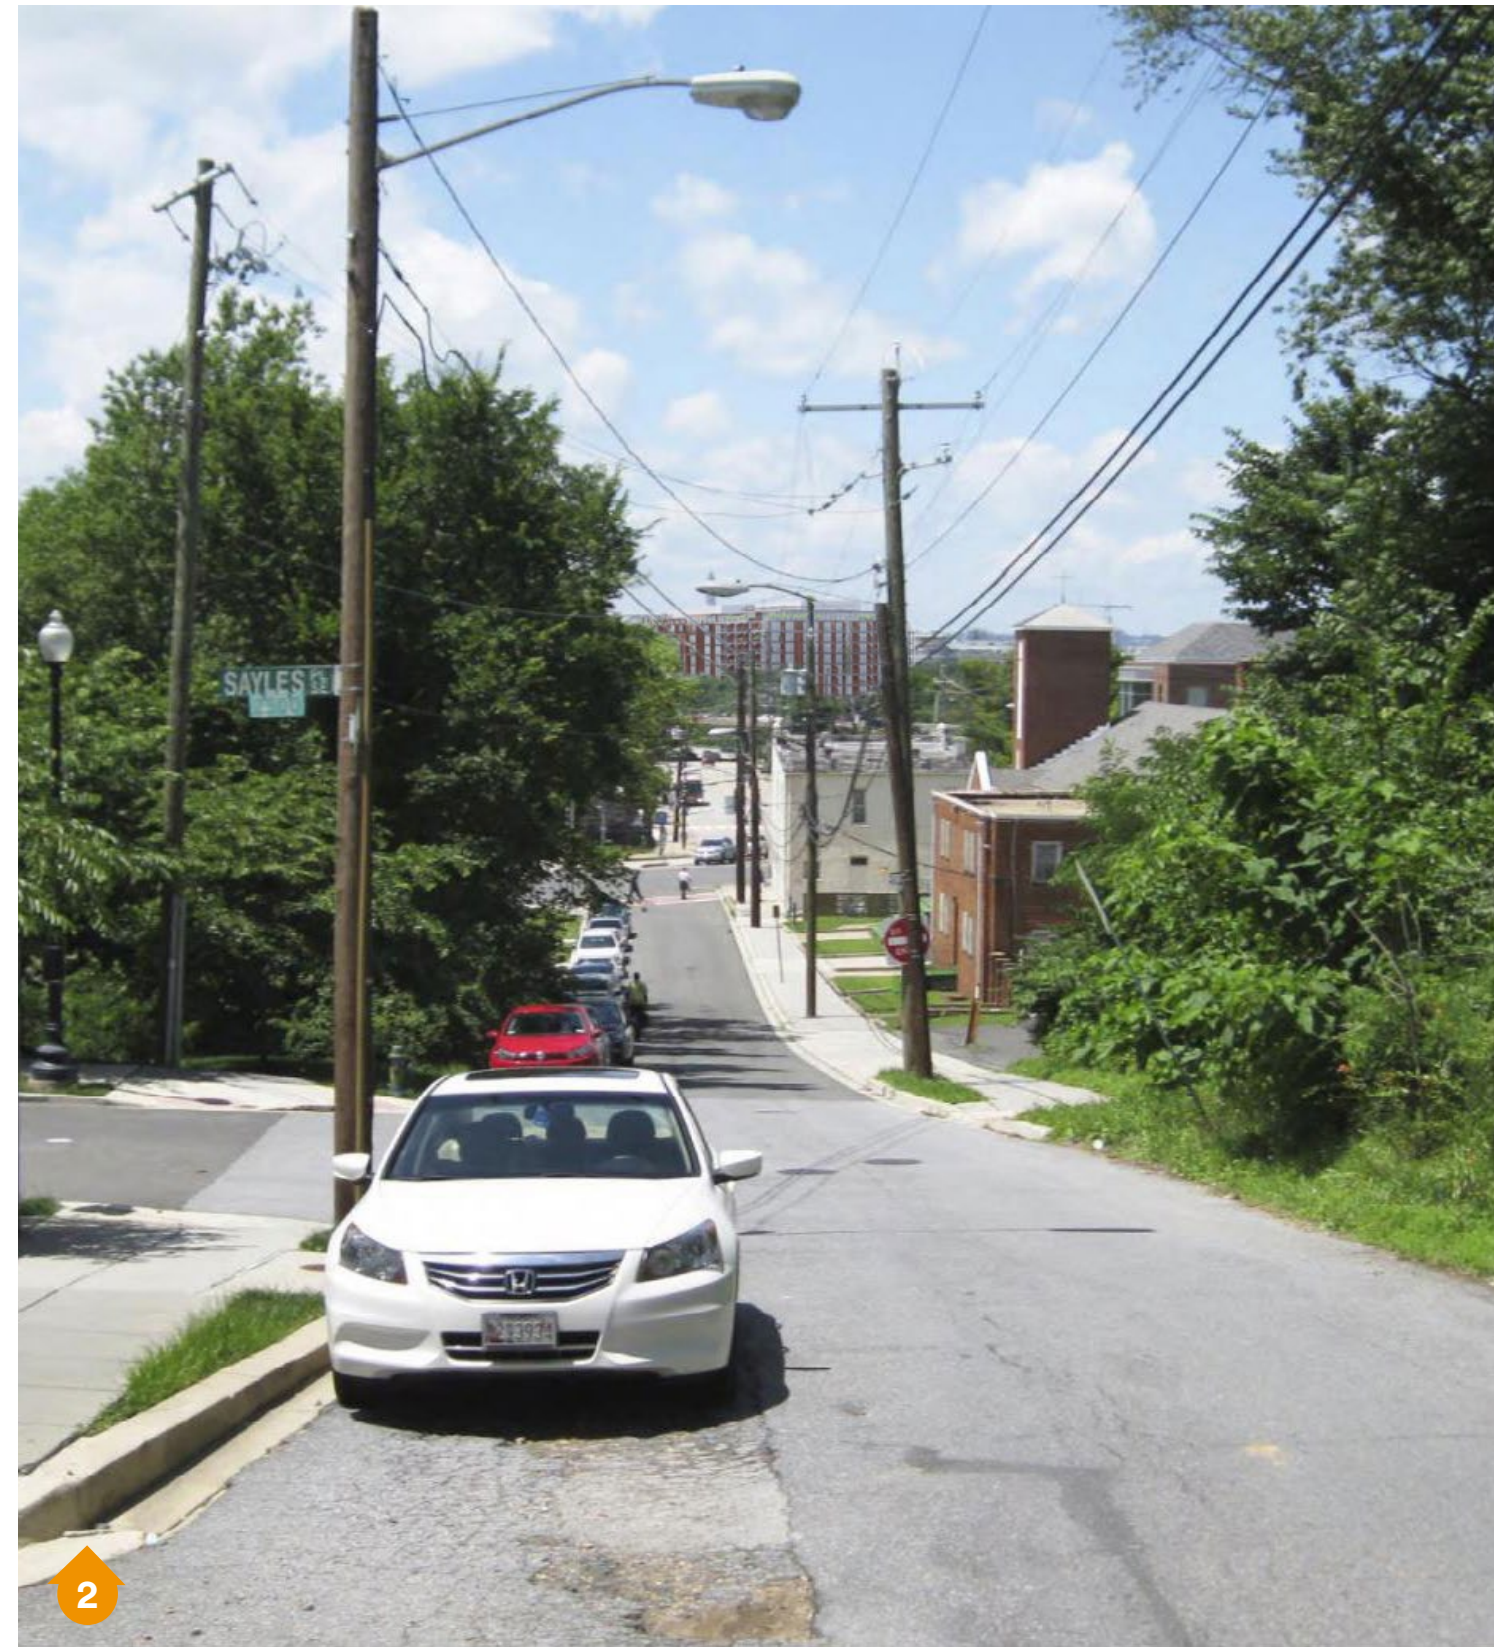

Appendix A: Site & Project Views

Before

After

2

Before

2

After

Before

After

4

Before

4

After

Before

After

View Towards Buzzard Point

View Towards Nationals Park

8

View Towards Capitol Riverfront

9

View Towards Capitol Riverfront

View from Cedar Hill (Frederick Douglass National Historic Site)

View from Maple View Place SE

12

View from 1200 W Street SE

13

View from Martin Luther King Jr. Avenue SE & Morris Road SE