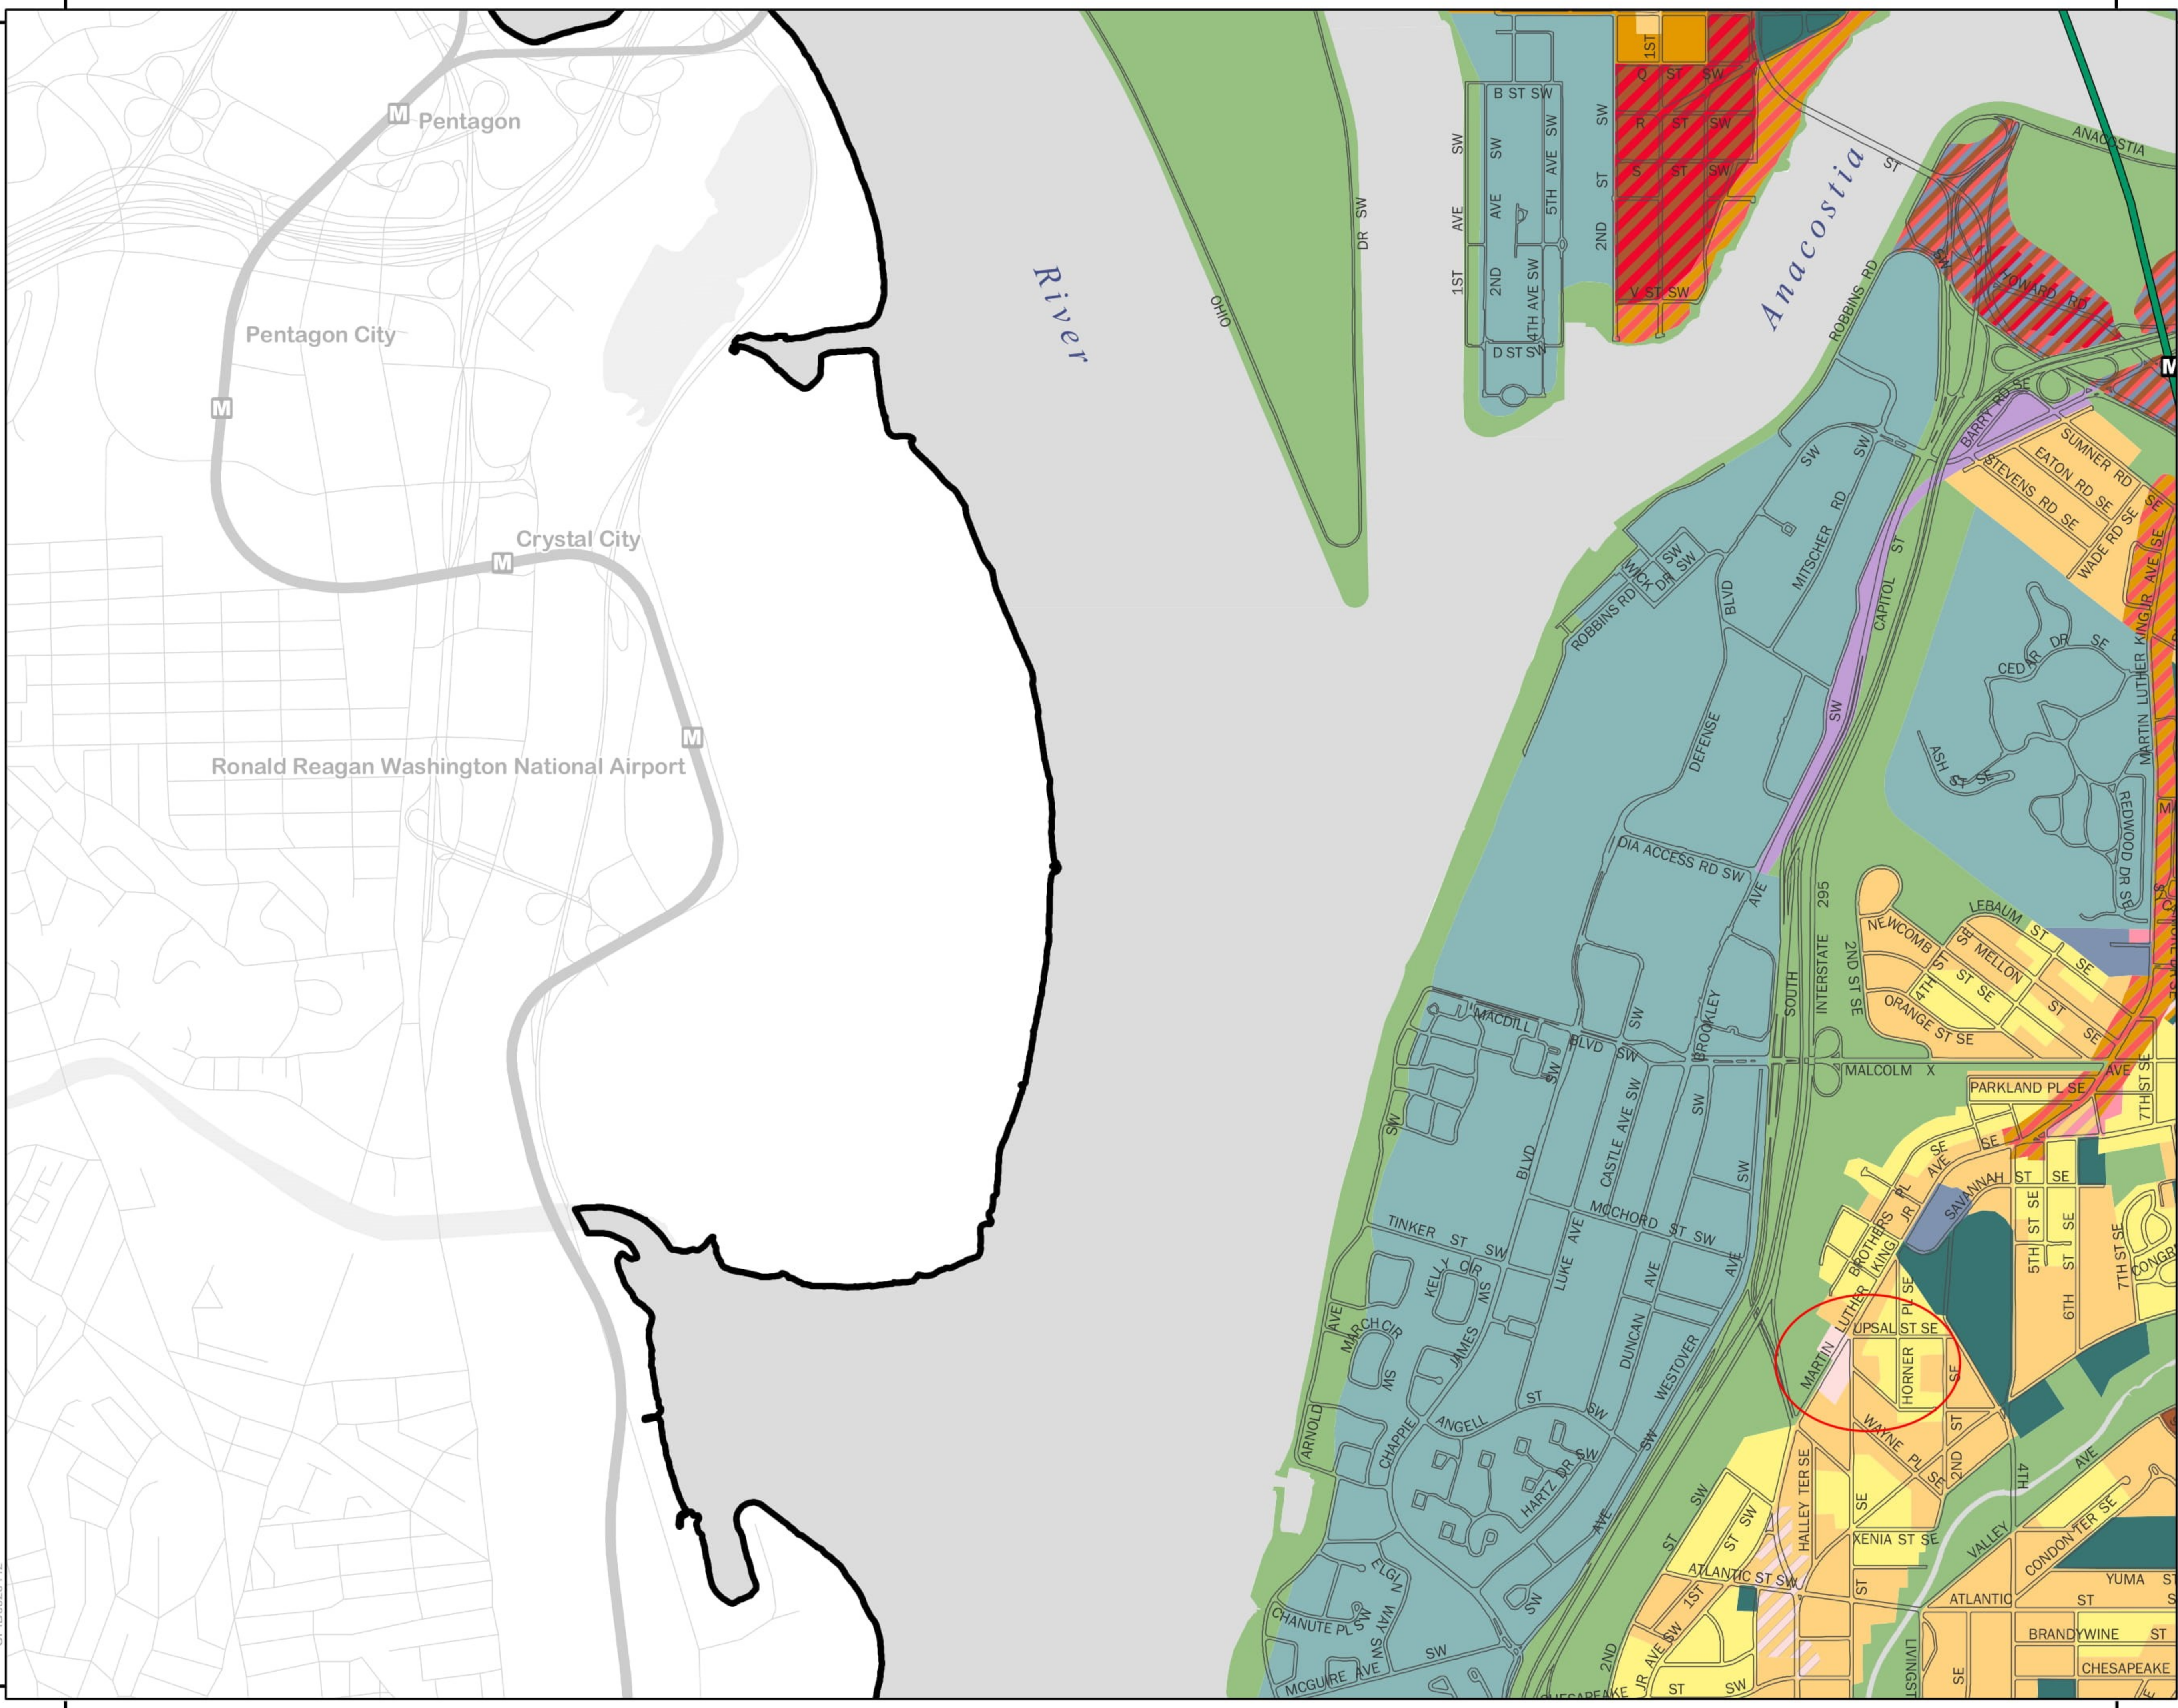

Comprehensive Plan Future Land Use Map 9

- Low Density Residential
- Moderate Density Residential
- Medium Density Residential
- High Density Residential
- Low Density Commercial
- Moderate Density Commercial
- Medium Density Commercial
- High Density Commercial
- Production, Distribution, and Repair
- Federal
- Local Public Facilities
- Institutional
- Parks, Recreation, and Open Space
- Mixed Land Use
- WATER

Government of the District of Columbia
Office of Planning ~ January 2013

This map was created for planning purposes from a variety of sources. It is neither a survey nor a legal document. Information provided by other agencies should be verified with them where appropriate.

OPI/0020442