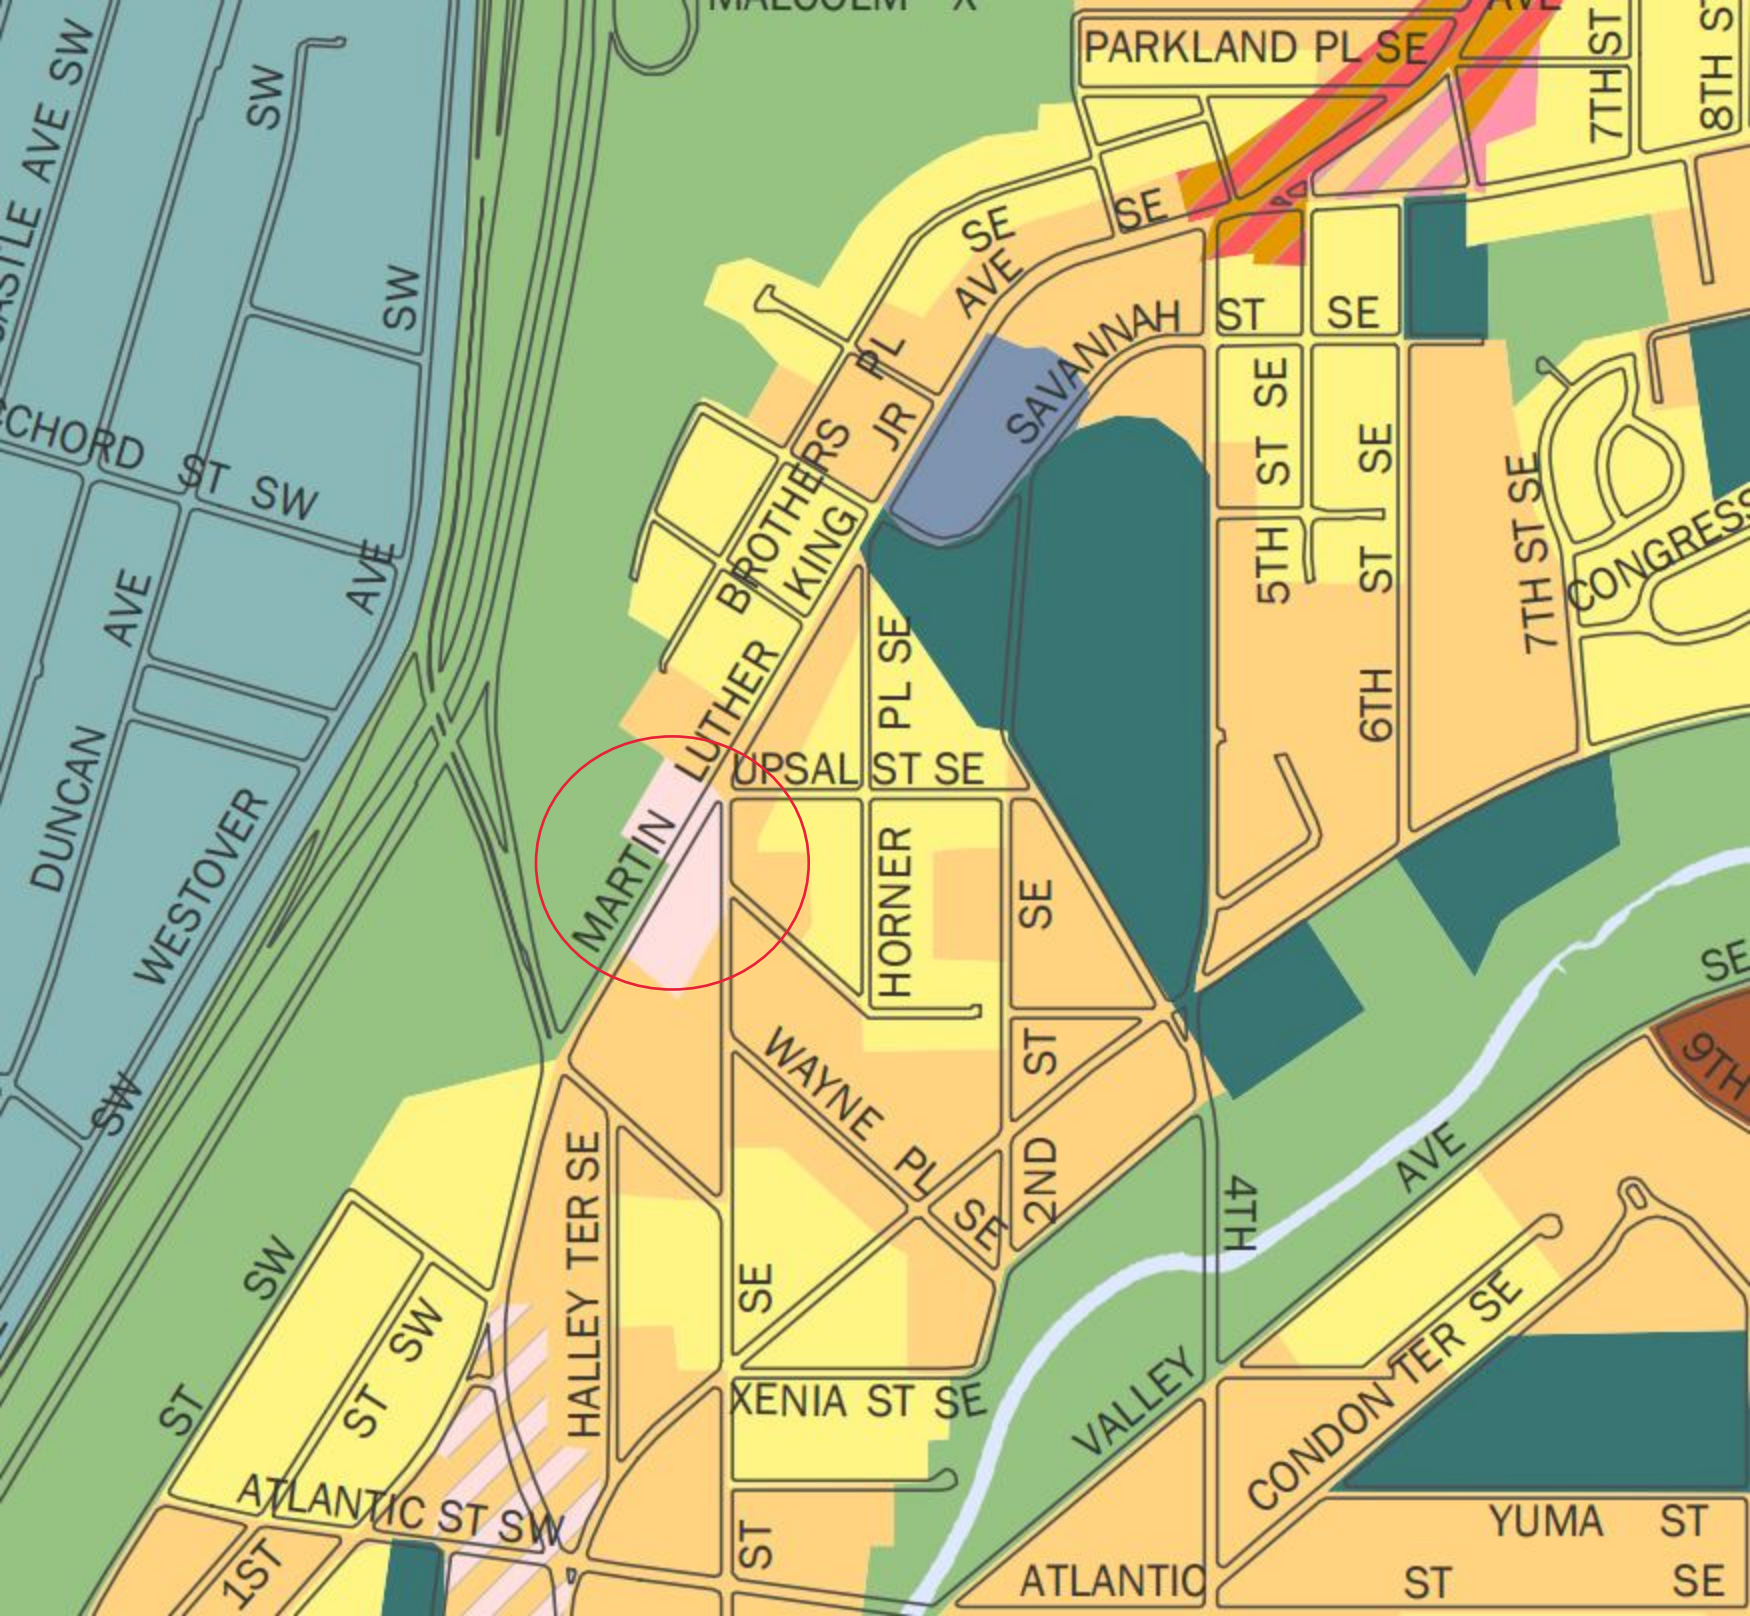

PARKLAND PL SE

7TH ST

8TH S

SE AVE

SE

SAVANNAH ST SE

SE

5TH ST SE

6TH ST SE

7TH ST SE

CONGRESS

MARTIN LUTHER KING JR PL SE

UPSAL ST SE

HORNER

SE

WAYNE PL SE

SE

2ND ST

4TH

AVE

SE

9TH

CONDON TER SE

HALLEY TER SE

XENIA ST SE

ST

ATLANTIC

YUMA ST

ST

SE

ATLANTIC ST SW

1ST

ST SW

ST SW

SW

SW

ST SW

AVE

DUNCAN AVE

WESTOVER

SW

CHORD ST SW

ASILE AVE SW