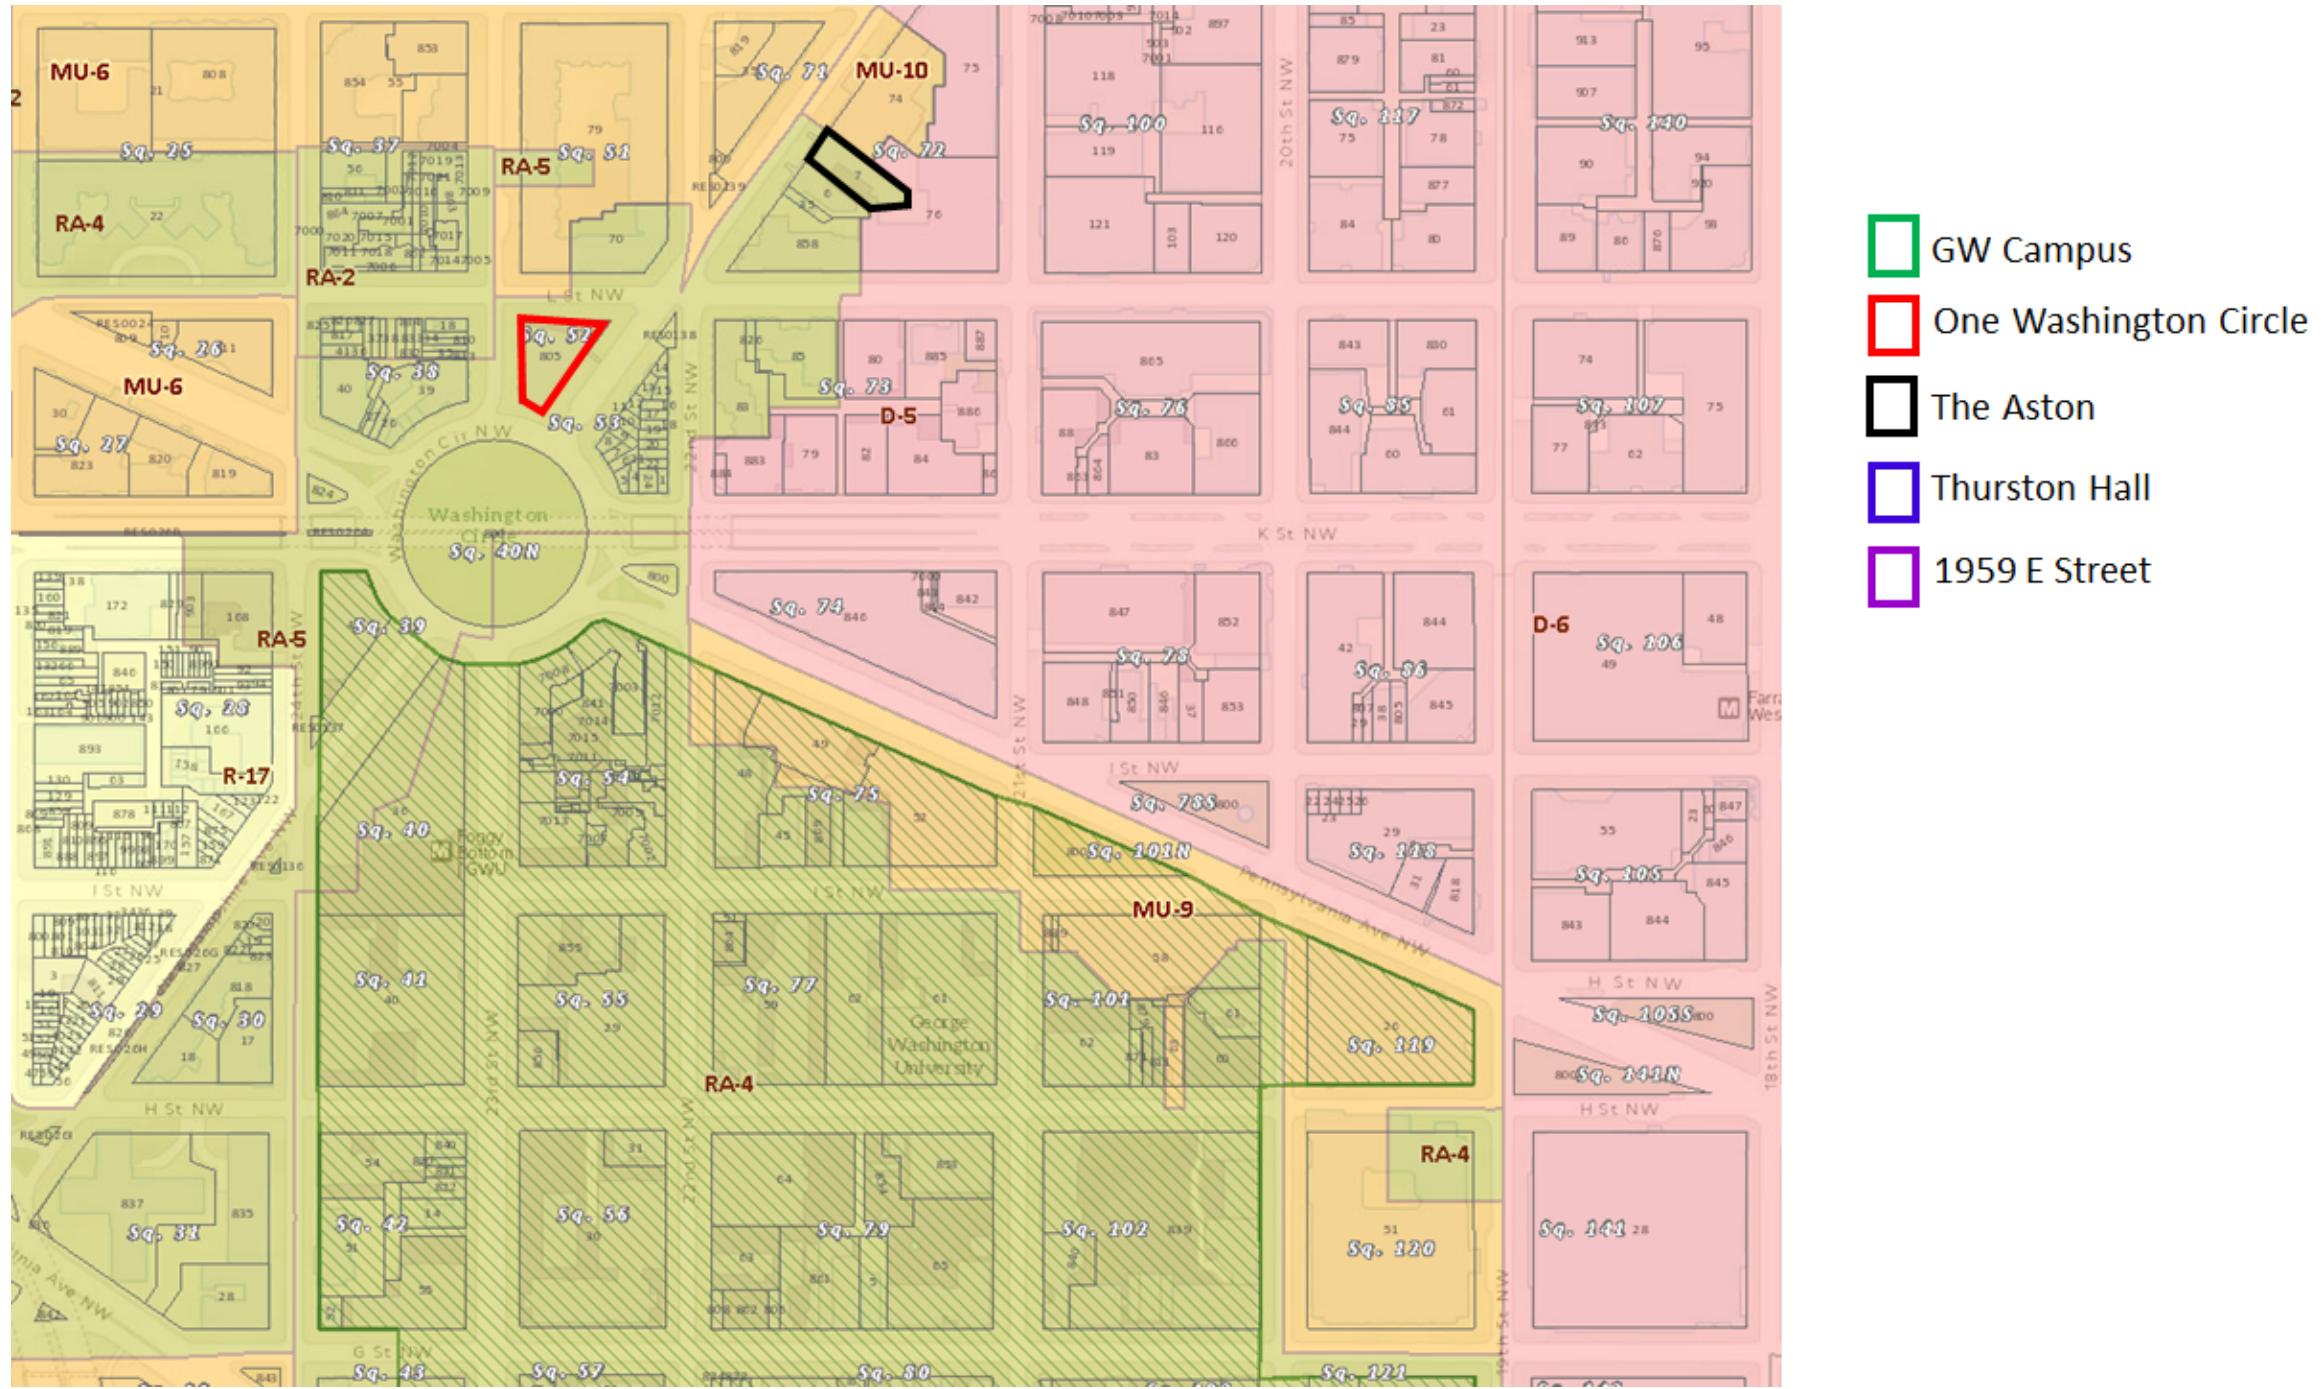

### GW Zone Map Showing Location of Proposed Housing Sites (Pg. 1 of 2)

### GW Zone Map Showing Location of Proposed Housing Sites (Pg. 2 of 2)

- GW Campus
- One Washington Circle
- The Aston
- Thurston Hall
- 1959 E Street