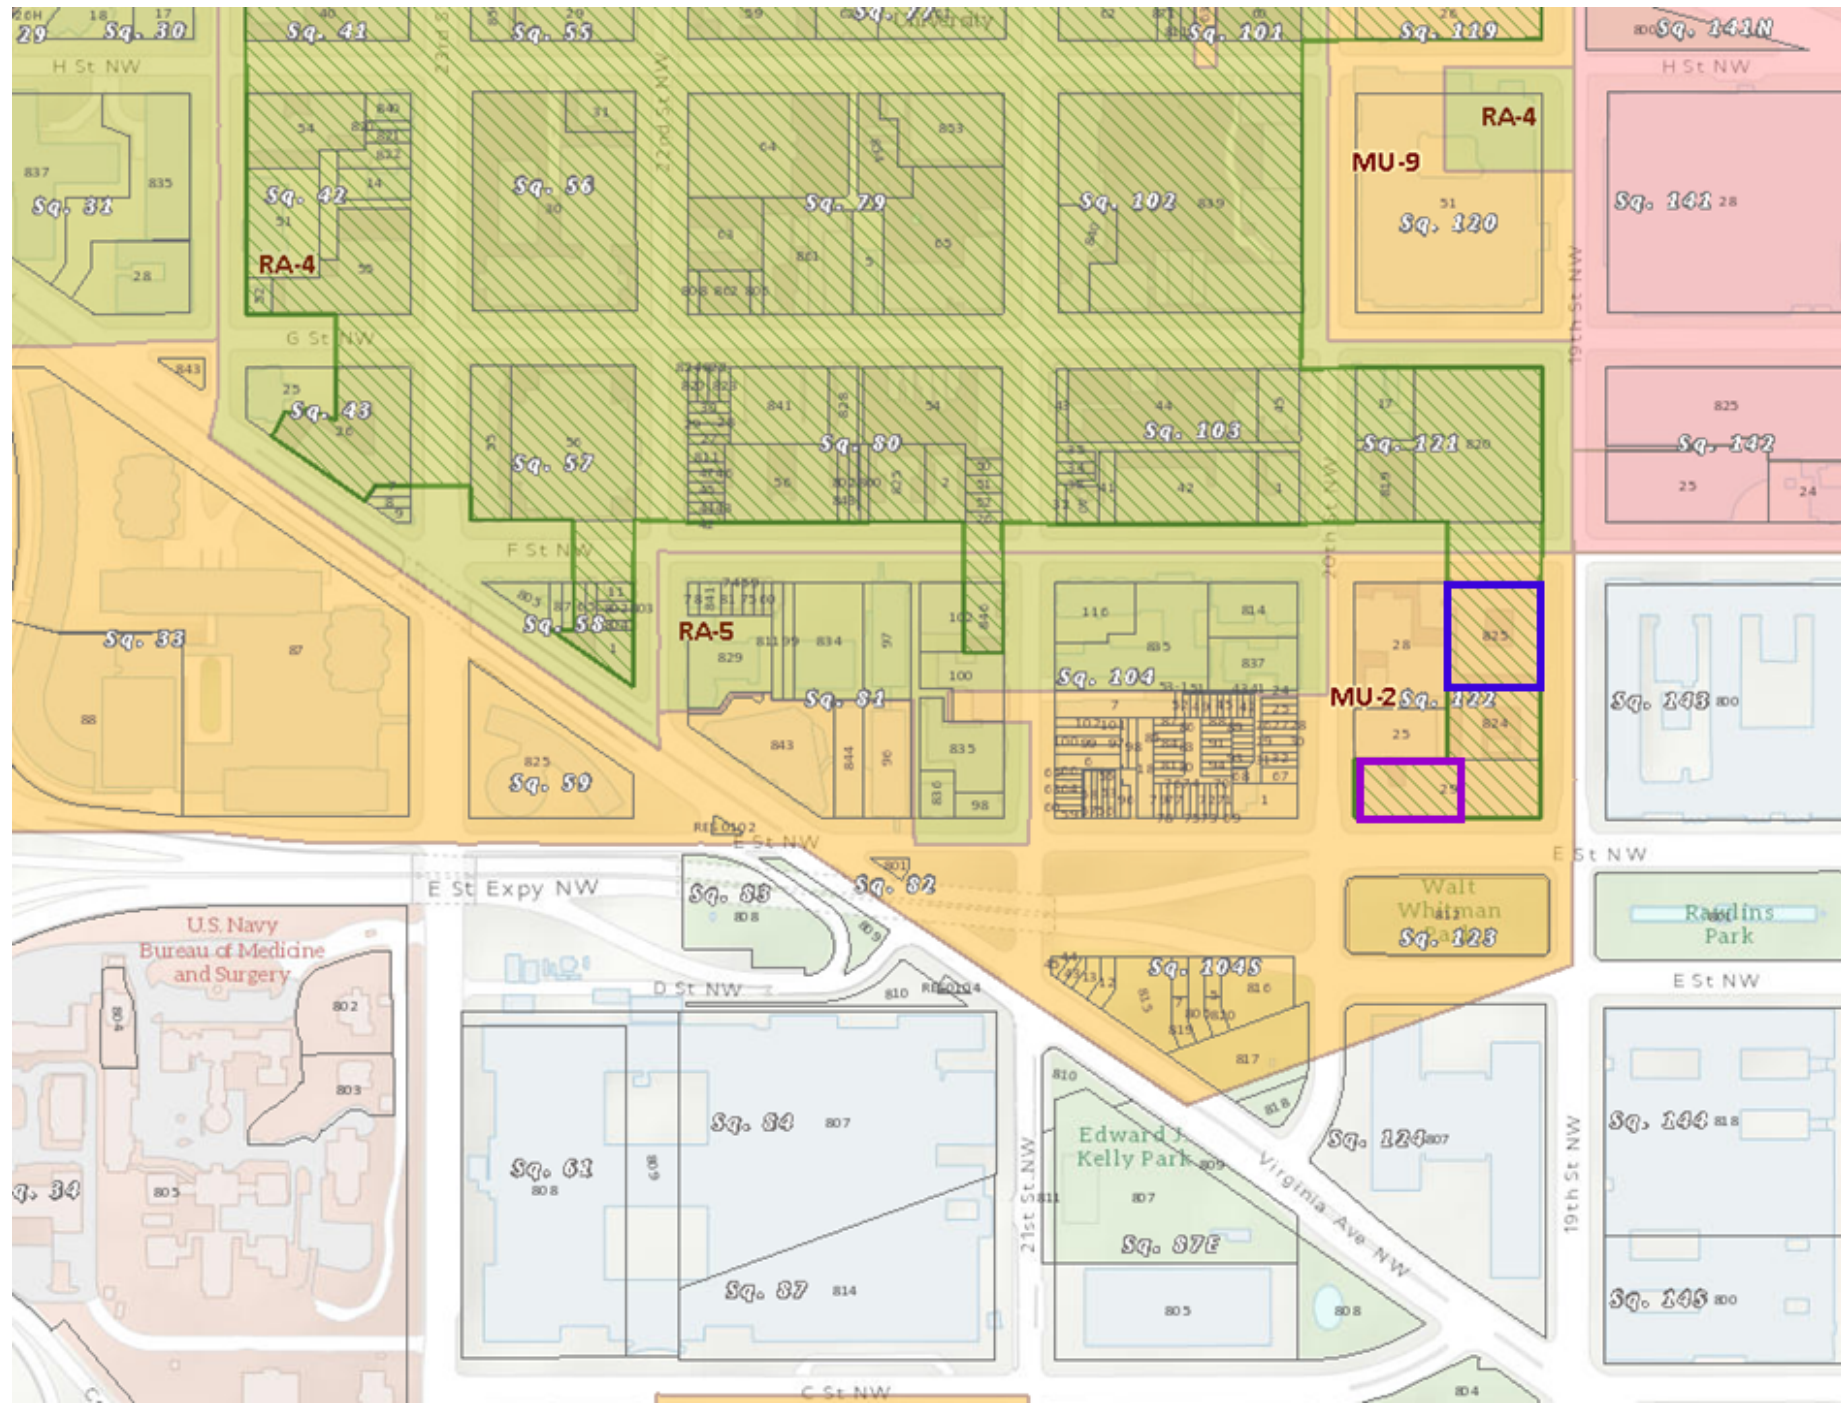

### GW Zone Map Showing Location of Proposed Housing Sites (Pg. 1 of 2)

### GW Zone Map Showing Location of Proposed Housing Sites (Pg. 2 of 2)

- GW Campus
- One Washington Circle
- The Aston
- Thurston Hall
- 1959 E Street