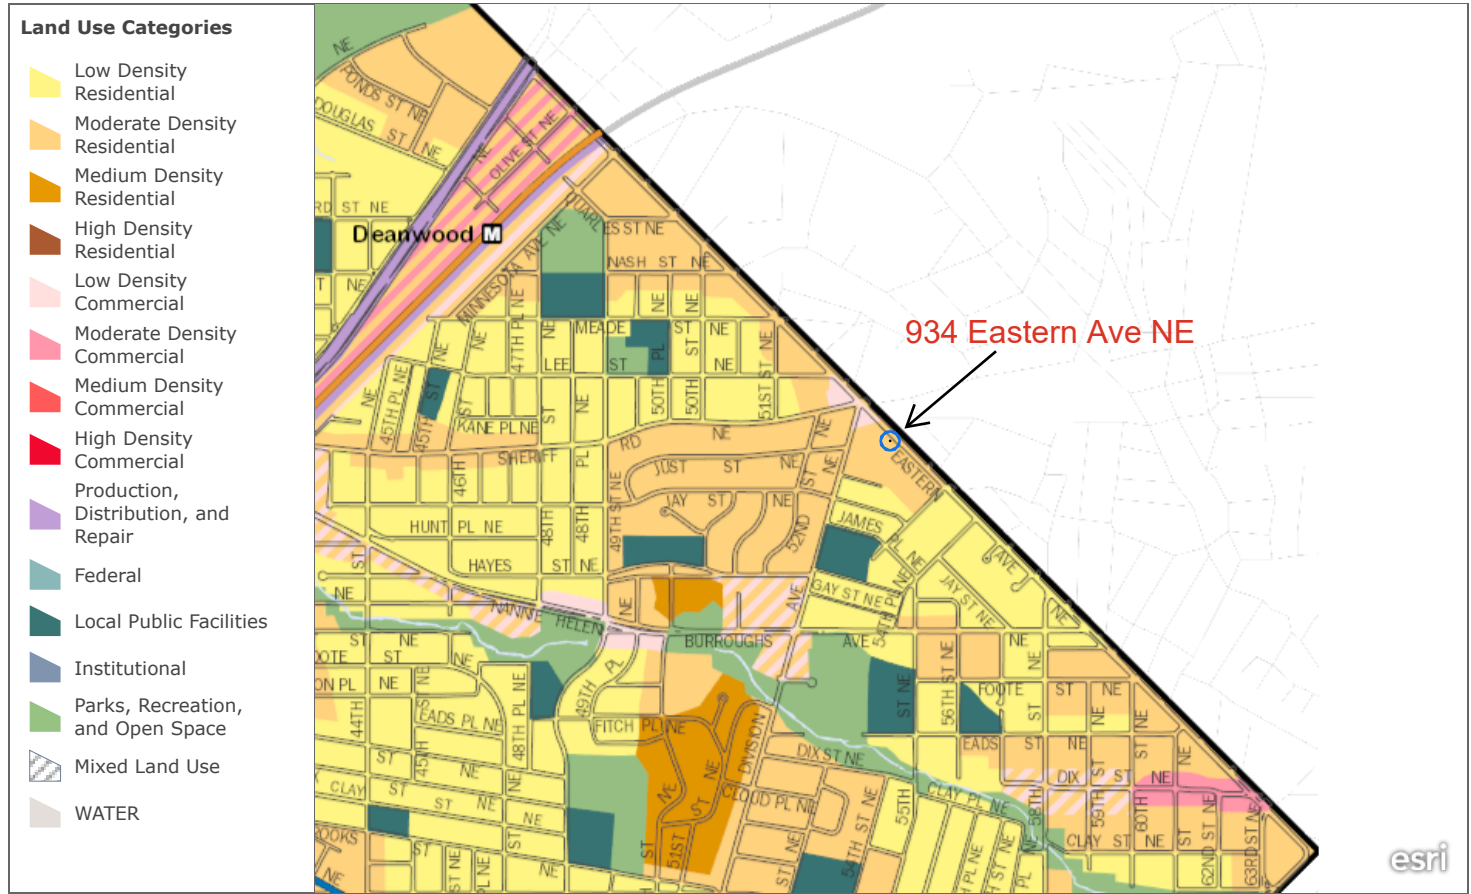

### DC Future Land Use

Future Land Use per the District Elements of the Comprehensive Plan of the District of Columbia, January 2013

0.3mi