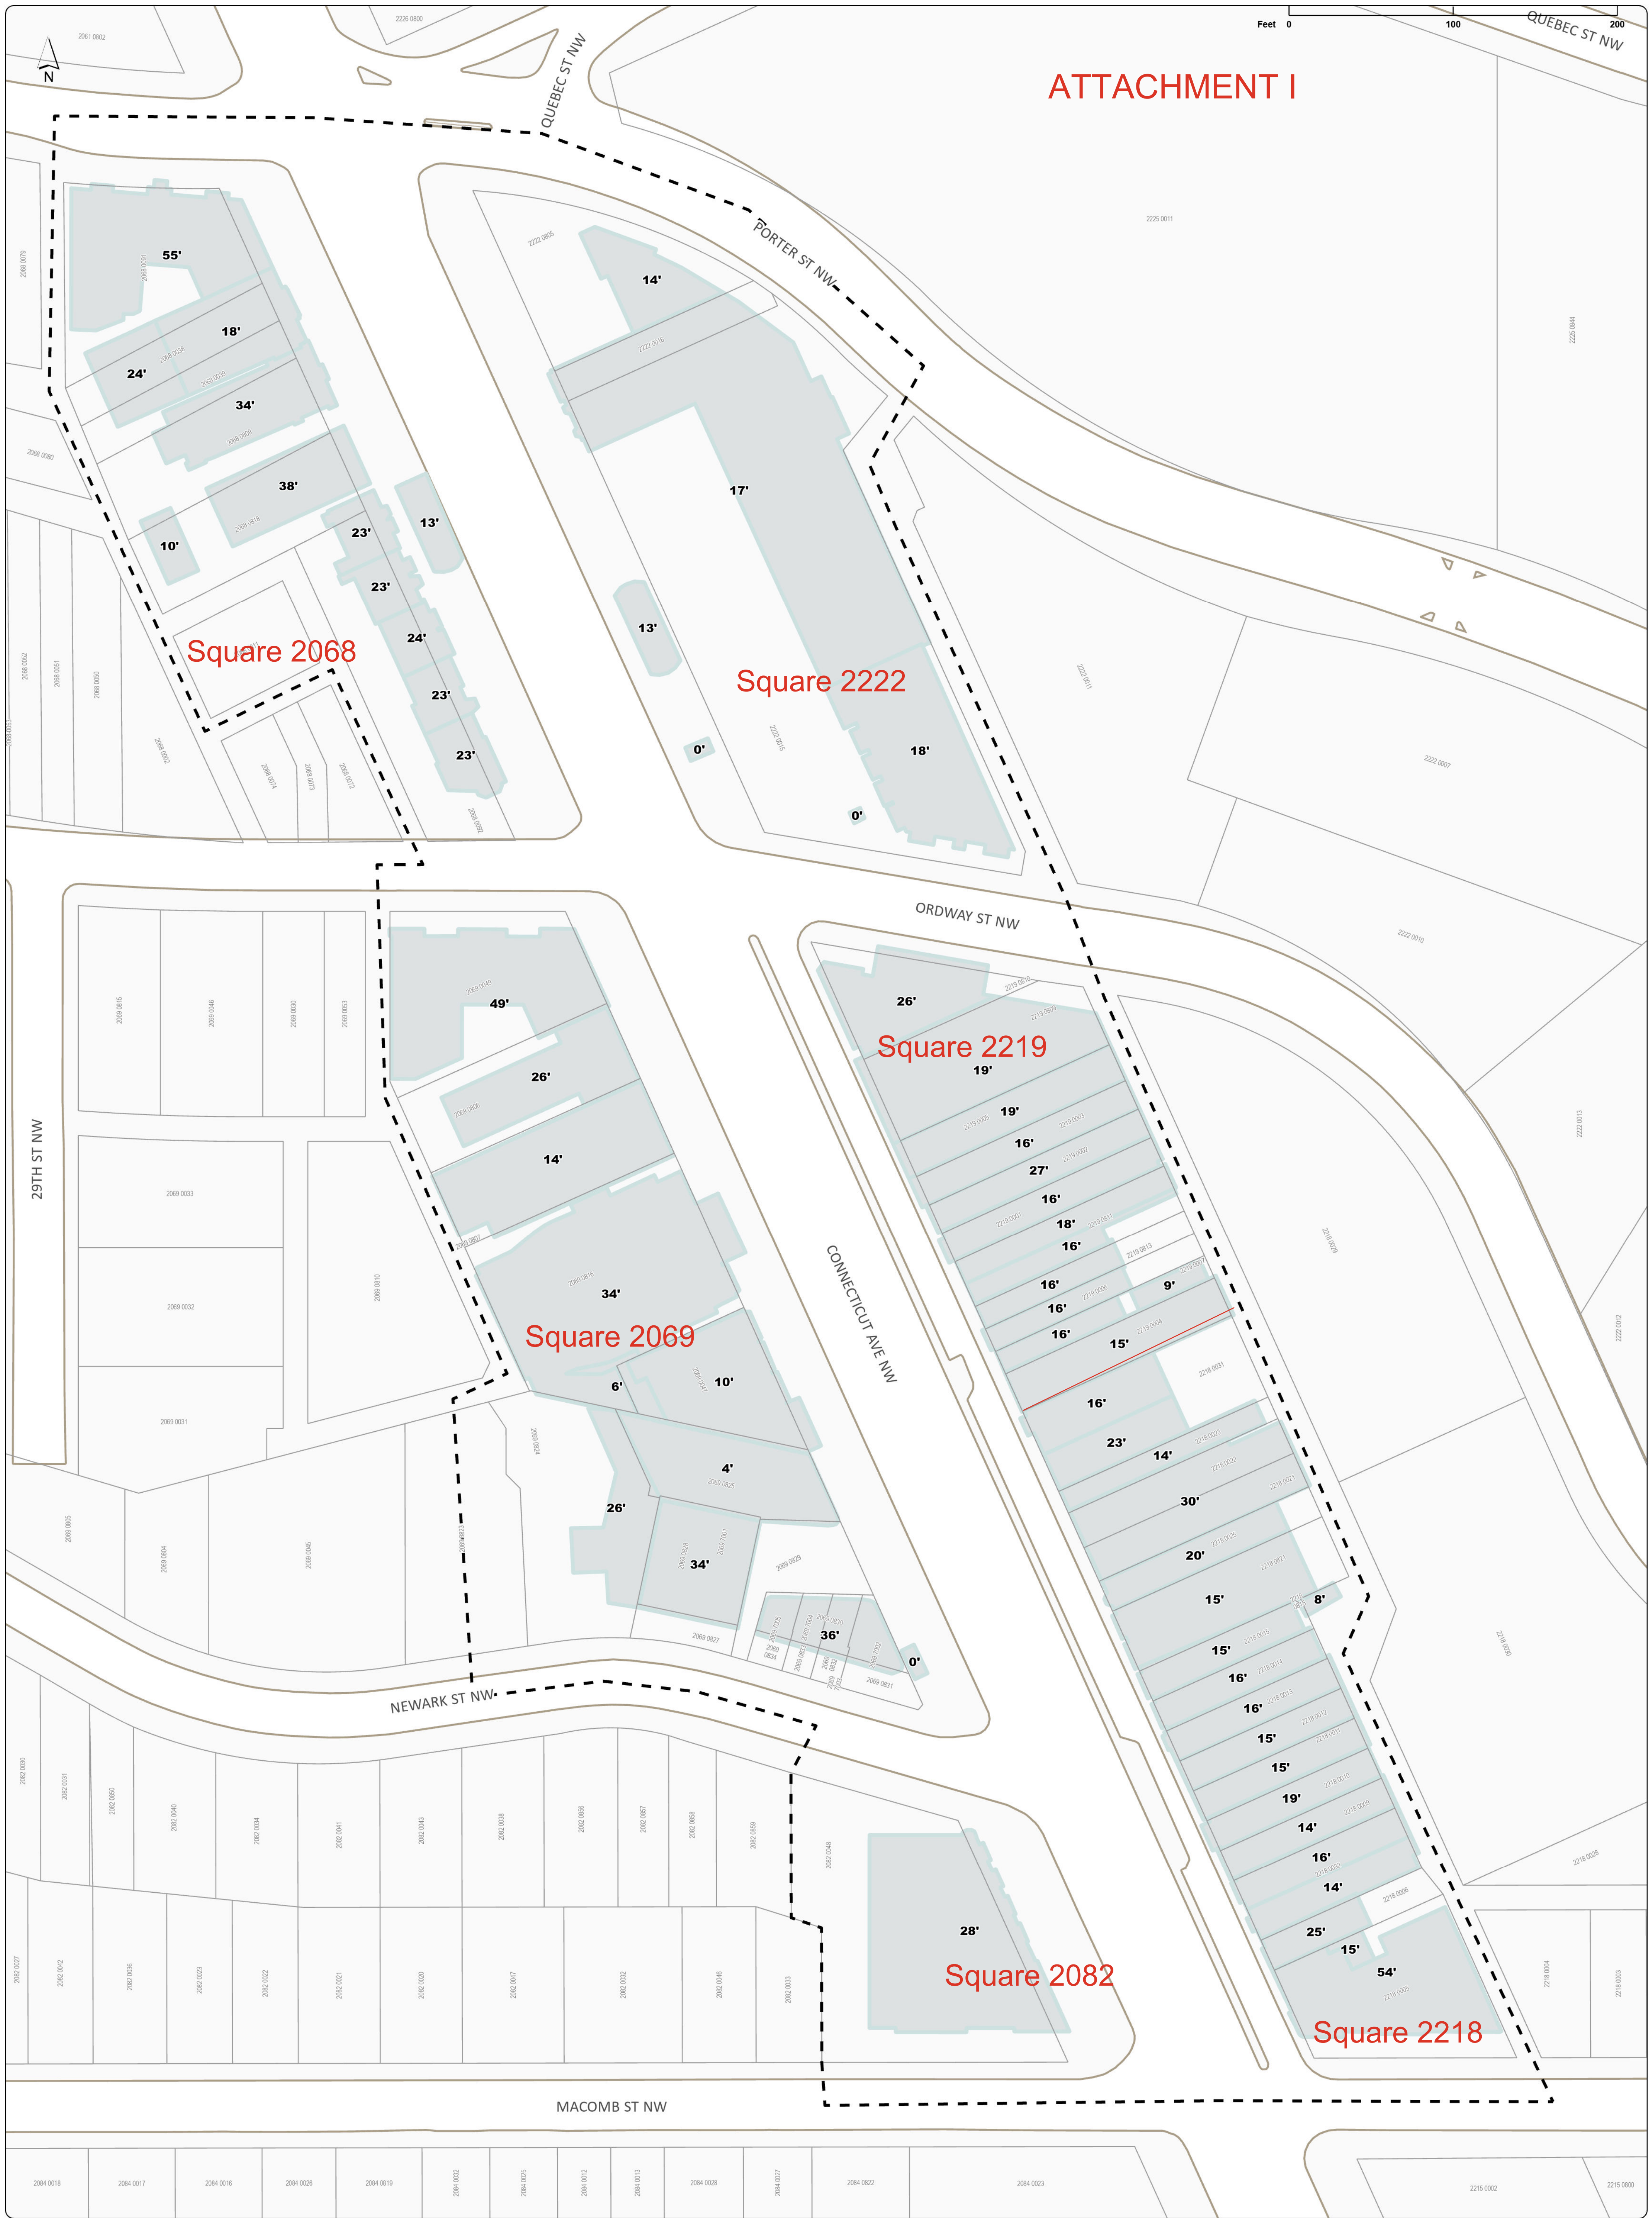

ATTACHMENT I

Cleveland Park Building Heights

Cleveland Park Building Heights

SSL	ADDRESS	Height/Feet
2068 0038	3524 CONNECTICUT AVENUE NW	18
2068 0038		24
2068 0091	2902 PORTER STREET NW	55
2068 0092	3512 CONNECTICUT AVENUE NW	23
2068 0092	3504 CONNECTICUT AVENUE NW	23
2068 0092	3510 CONNECTICUT AVENUE NW	24
2068 0092	3502 CONNECTICUT AVENUE NW	23
2068 0092	3518 CONNECTICUT AVENUE NW	23
2068 0809	3522 CONNECTICUT AVENUE NW	34
2068 0818		10
2068 0818	3520 CONNECTICUT AVENUE NW	38
2069 0047	3418 CONNECTICUT AVENUE NW	10
2069 0047		6
2069 0049	3446 CONNECTICUT AVENUE NW	49
2069 0806	3432 CONNECTICUT AVENUE NW	26
2069 0807	3430 CONNECTICUT AVENUE NW	14
2069 0816	3426 CONNECTICUT AVENUE NW	34
2069 0824	2919 NEWARK STREET NW	26
2069 0825	3412 CONNECTICUT AVENUE NW	4
2069 0828	3404 CONNECTICUT AVENUE NW	34
2069 7003	2905 NEWARK STREET NW	36
2082 0048	3310 CONNECTICUT AVENUE NW	28
2218 0005		15
2218 0005	3301 CONNECTICUT AVENUE NW	54
2218 0006	3307 CONNECTICUT AVENUE NW	25
2218 0009	3313 CONNECTICUT AVENUE NW	14
2218 0010	3315 CONNECTICUT AVENUE NW	19
2218 0011	3317 CONNECTICUT AVENUE NW	15
2218 0012	3319 CONNECTICUT AVENUE NW	15
2218 0013	3321 CONNECTICUT AVENUE NW	16
2218 0014	3323 CONNECTICUT AVENUE NW	16
2218 0015	3325 CONNECTICUT AVENUE NW	15
2218 0022	3335 CONNECTICUT AVENUE NW	30
2218 0023	3337 CONNECTICUT AVENUE NW	14
2218 0025	3331 CONNECTICUT AVENUE NW	20
2218 0031		23
2218 0031	3401 CONNECTICUT AVENUE NW	16
2218 0032	3311 CONNECTICUT AVENUE NW	16
2218 0032	3309 CONNECTICUT AVENUE NW	14
2218 0821	3327 CONNECTICUT AVENUE NW	15
2219 0001	3419 CONNECTICUT AVENUE NW	16

The table has one row for each building, and two columns - one for the height, and one for the SSL of the lot the building is on. Sometimes a building covers multiple lots, in which case the lot at the center of the building is listed. Sometimes the building is within a right of way instead of on a lot, in which case the SSL field is blank.