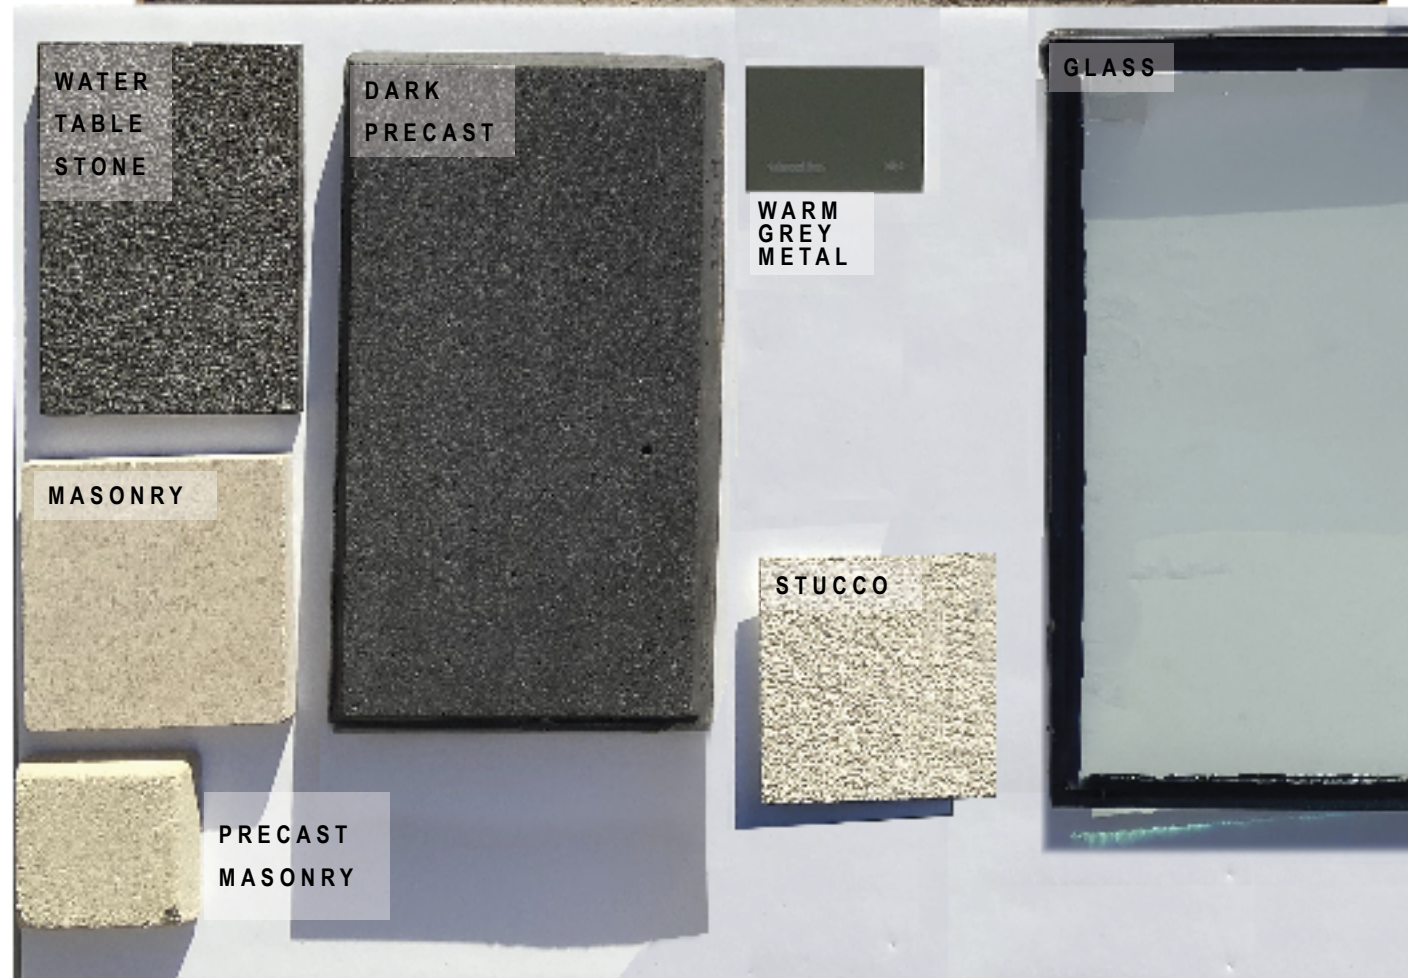

BRICK

WATER  
TABLE  
STONE

DARK  
PRECAST

WARM  
GREY  
METAL

GLASS

MASONRY

STUCCO

PRECAST  
MASONRY