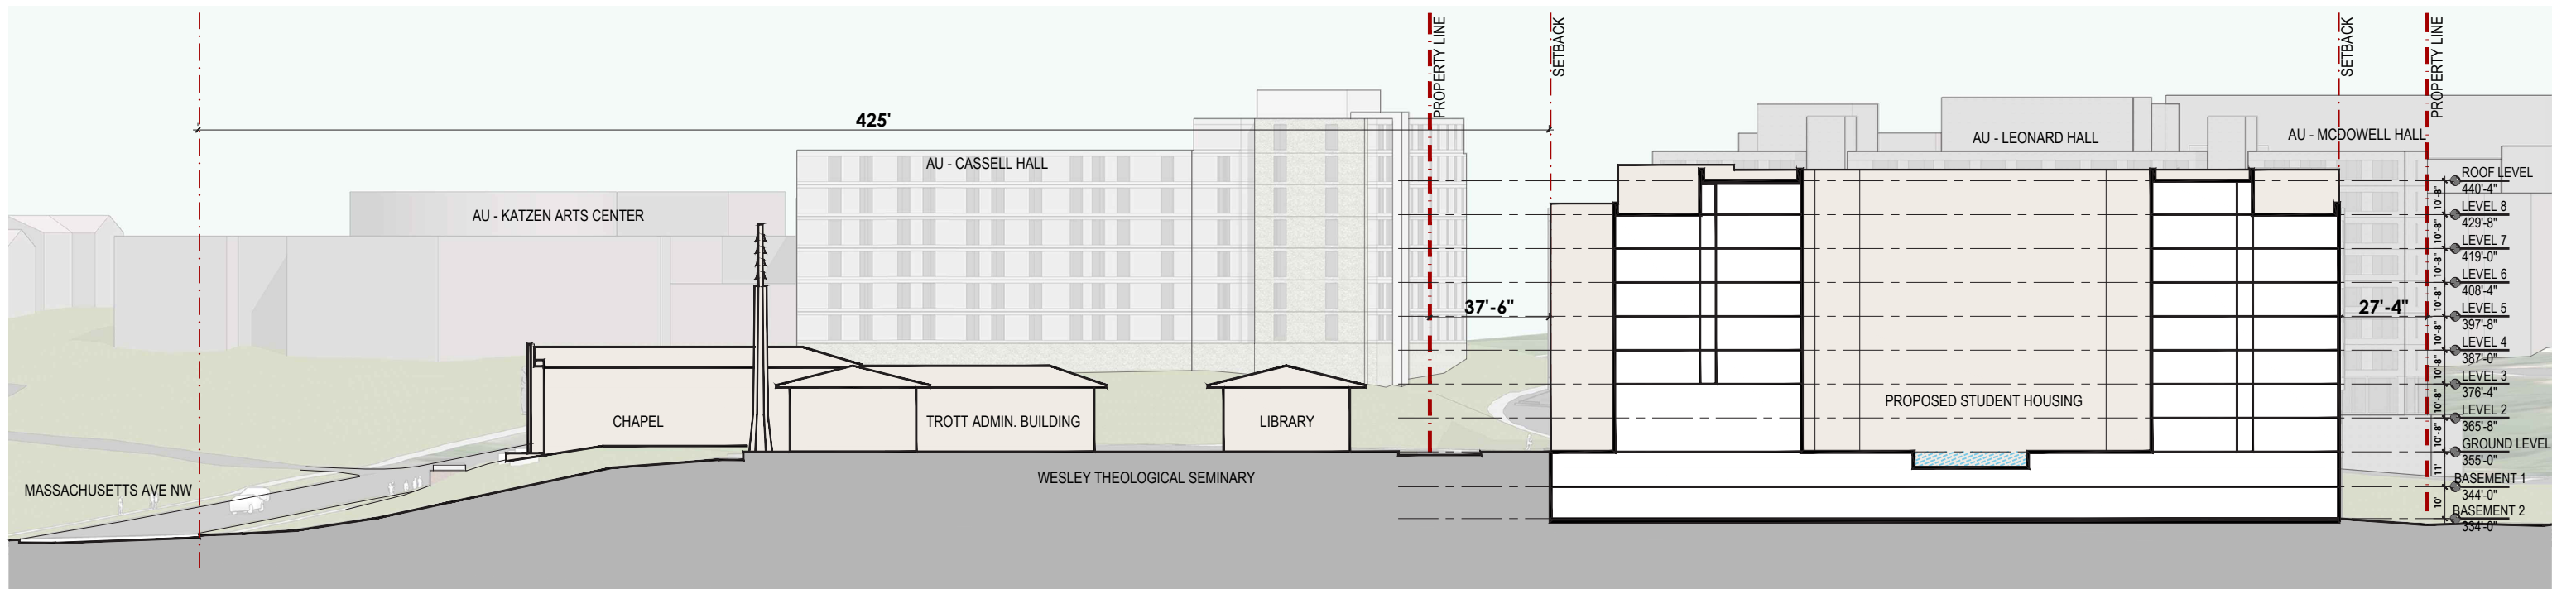

CHAPEL

TROTT

PROPOSED STUDENT HOUSING

KRESGE

View from Massachusetts Ave NW

CHAPEL

KRESGE

BOHLER DC //