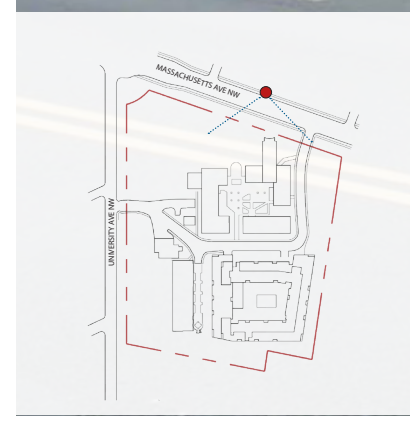

EXHIBIT “A”

View from Massachusetts Ave NW

Massachusetts Ave NW
Washington, District of Columbia
Google
Street View - Nov 2021

AU-CASELL HALL

PROPOSED STUDENT HOUSING

TROTT

CHAPEL

KRESGE

View from Massachusetts Ave NW

AU-CASELL HALL

AU-LEONARD HALL

PROPOSED STUDENT HOUSING

TROTT

CHAPEL

View from Massachusetts Ave NW

Massachusetts Ave NW
Washington, District of Columbia
Google
Street View - Nov 2021

CHAPEL

TROTT

PROPOSED STUDENT HOUSING

KRESGE

View from Massachusetts Ave NW

CHAPEL

KRESGE

BOHLER DC //