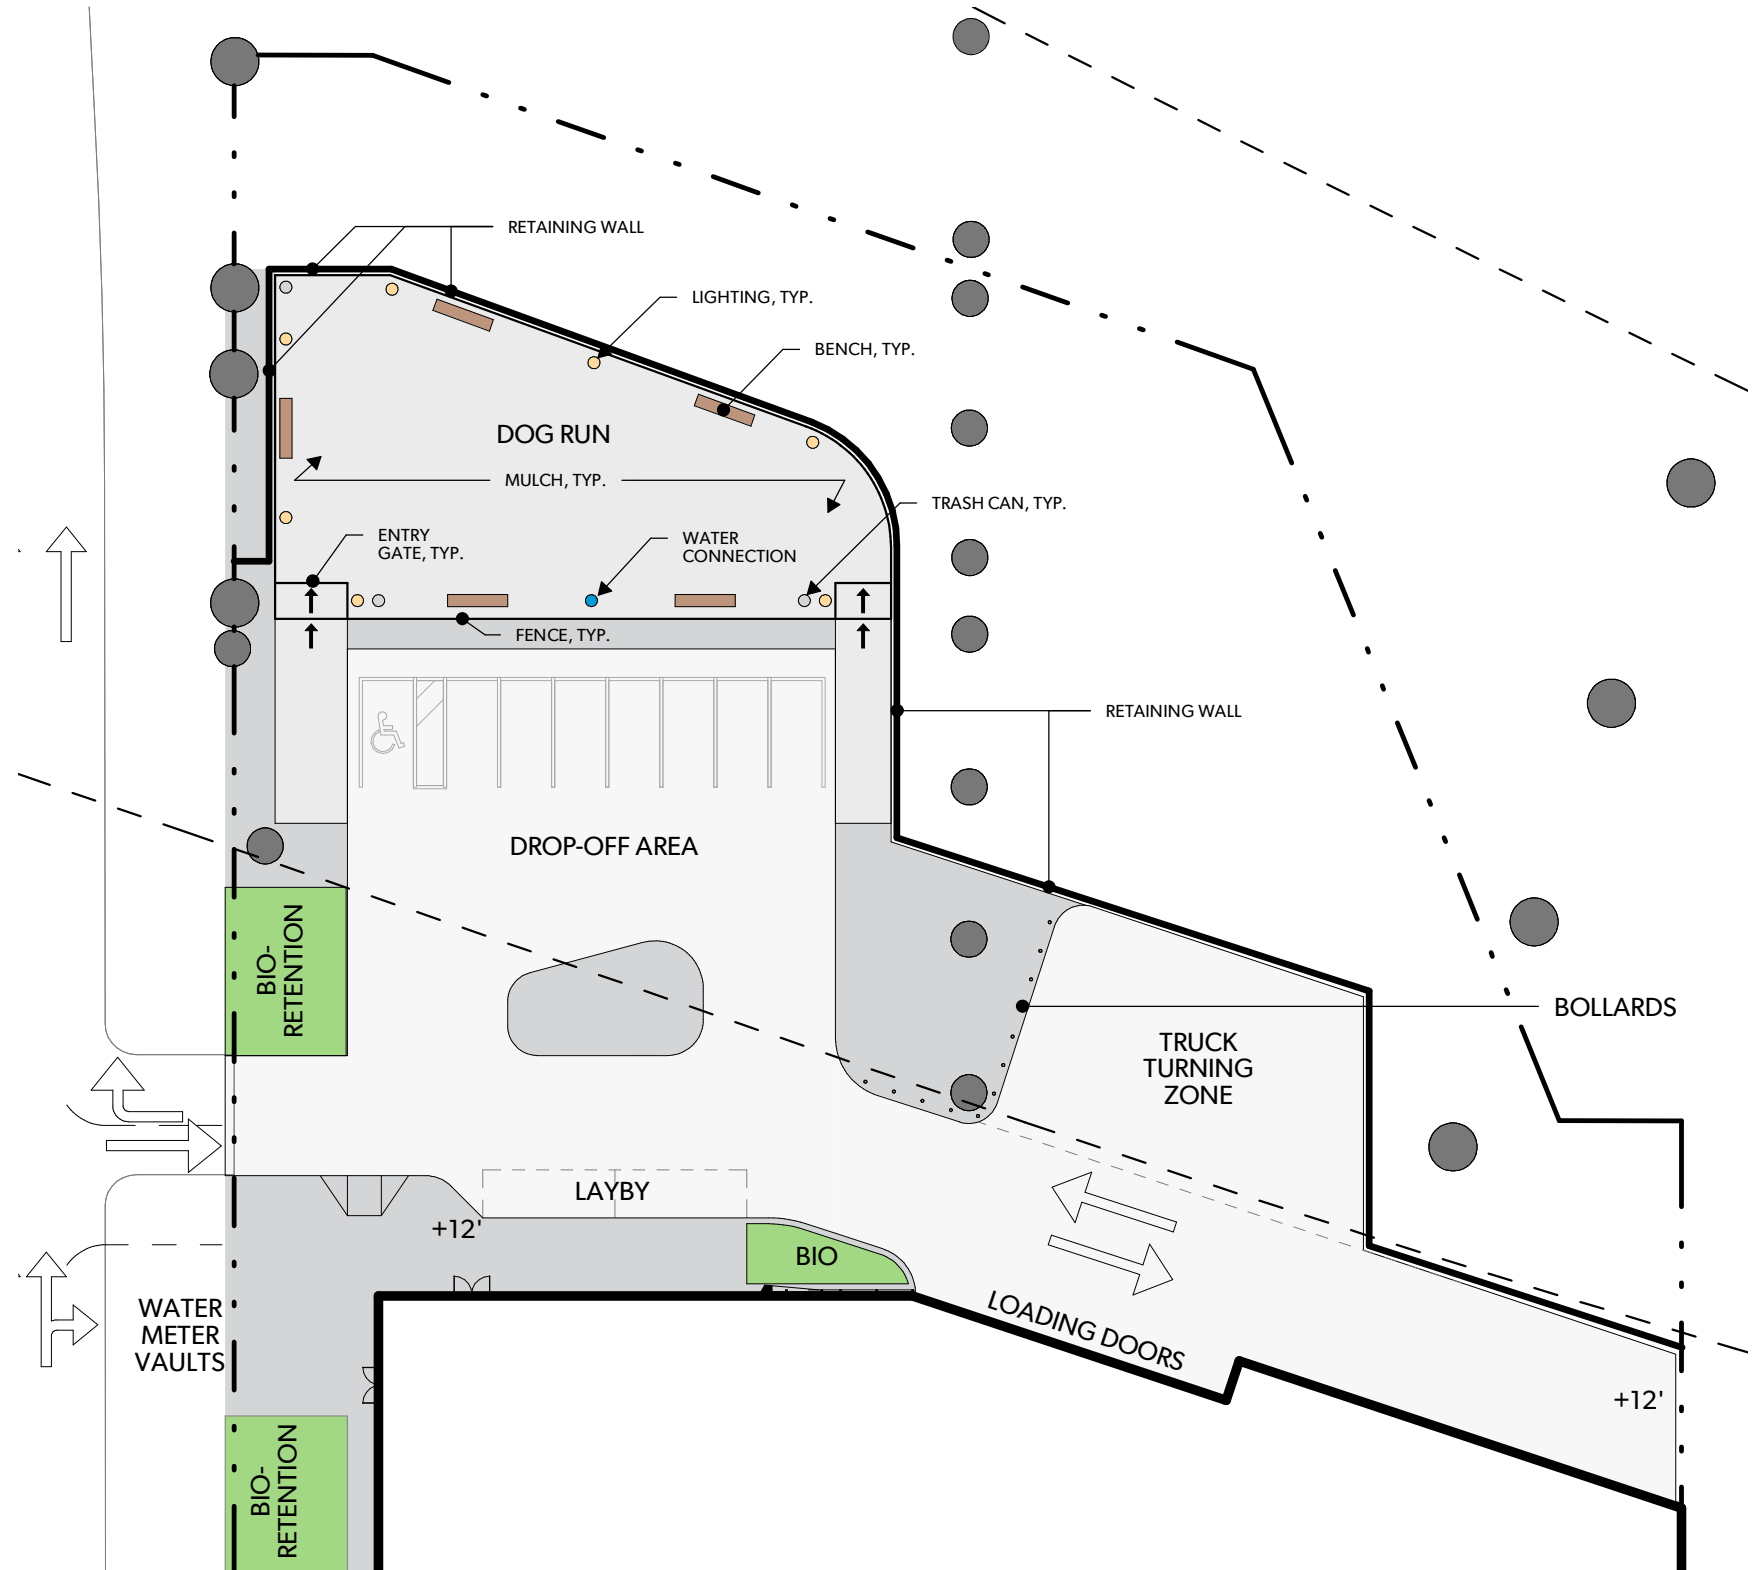

SITE DIAGRAMS LEVEL 1 - DOG PARK

1/32" = 1'-0" 