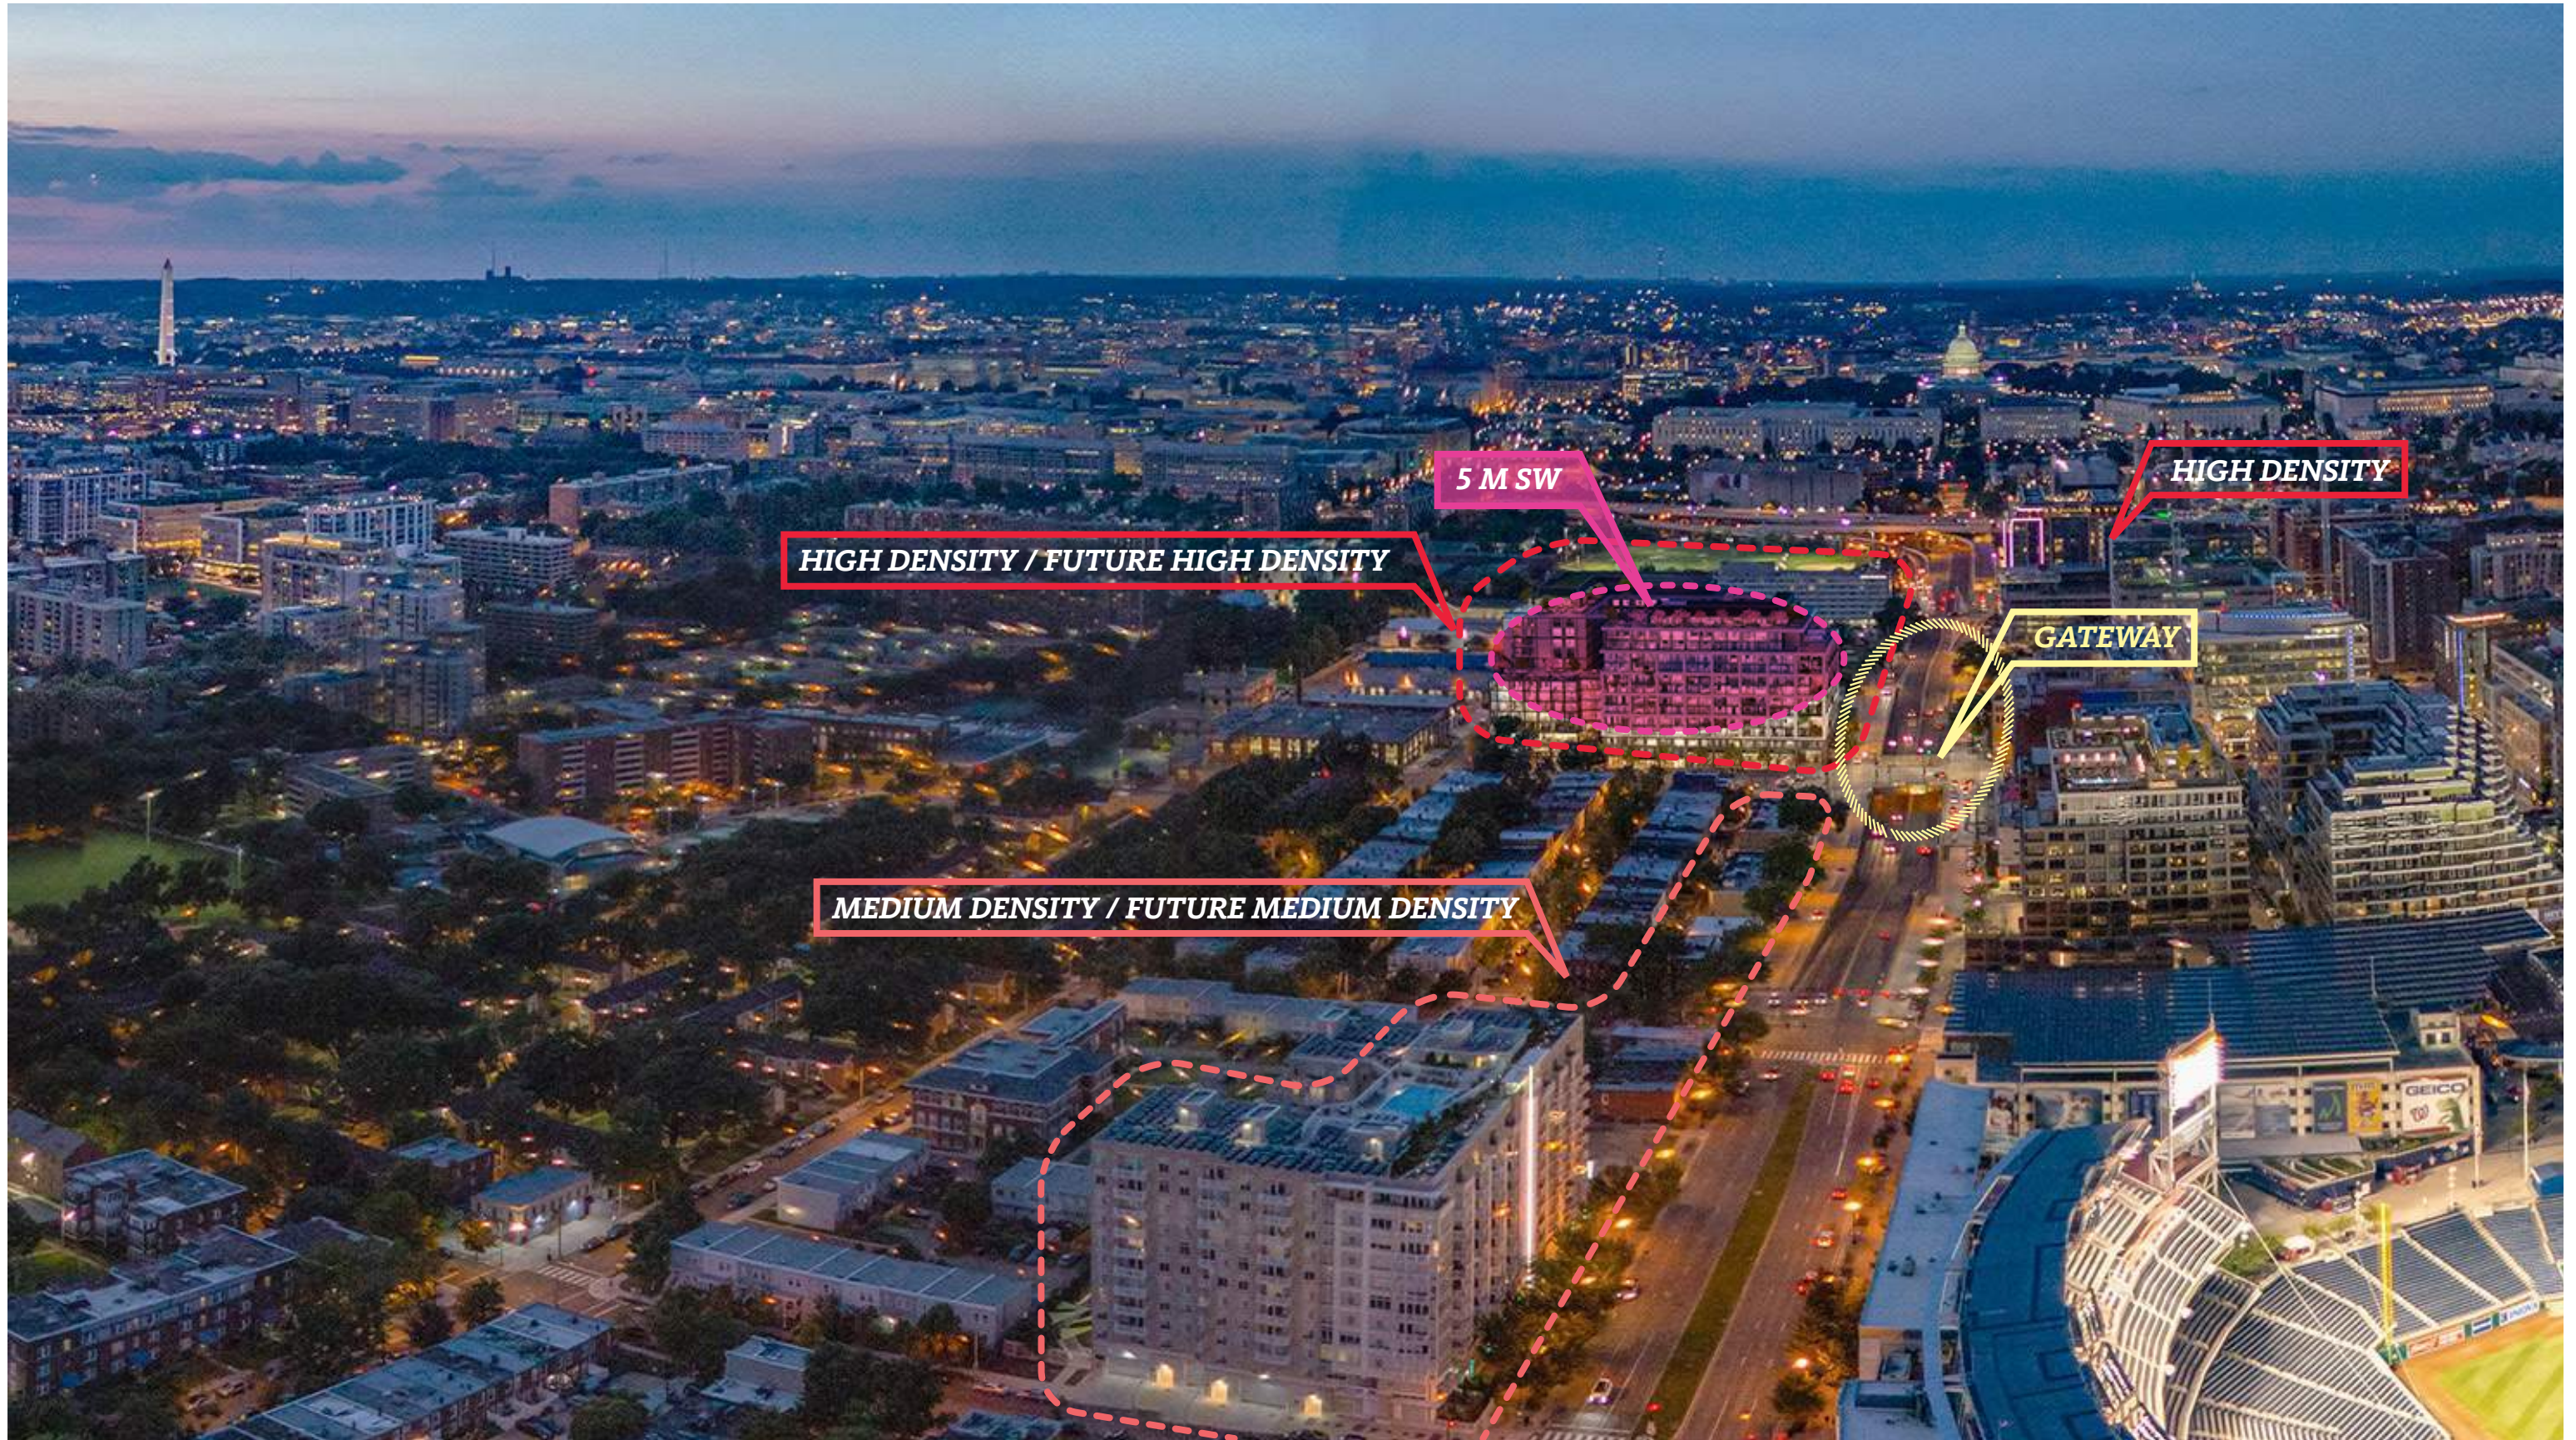

Site Analysis & Context Neighborhood Gateway

Site Analysis & Context Framed Axial View

PARIS

NORTH CAPITOL STREET, DC

Site Analysis & Context Framed Axial View

LOOKING NORTH TO CAPITOL DOME

LOOKING EAST TO NAVY YARD

LOOKING WEST TO SOUTHWEST

LOOKING SOUTH TO BRIDGE

Site Analysis & Context Immediate Context

950 S. CAPITOL SE / 10K

1000 S. CAPITOL ST SE

NAB HEADQUARTERS

Site Analysis & Context

Capitol Skyline, Sanitary Rowhouses, and Church

Site Analysis & Context Southwest Neighborhood

- B** King Greenleaf Recreation Center
- C** DC Fire & EMS Station
- D** DC DMV
- E** DC Police Department
- F** Aya Shelter
- G** Capitol Skyline Hotel
- H** Camden South Capitol
- I** Greenleaf Senior Center
- J** Randall School Redevelopment
- K** The Bard 501 Eye Street SW
- L** 301 M
- M** Capitol Park
- N** 700 Seventh Street SW
- O** Valo
- P** Tiber Island
- Q** Carrollsburg
- R** Harbour Square
- S** River Park
- T** Riverside Condo
- U** Arena Stage
- V** the Banks
- W** 1100 4th St SW
- X** Modern on M
- Y** Lex at Waterfront
- Z** 375 M SW
- a** Eliot on 4th
- b** 800 Maine Ave
- c** Incanto
- d** Hyatt House
- e** Wharf Phase II
- f** Potomac Place Tower