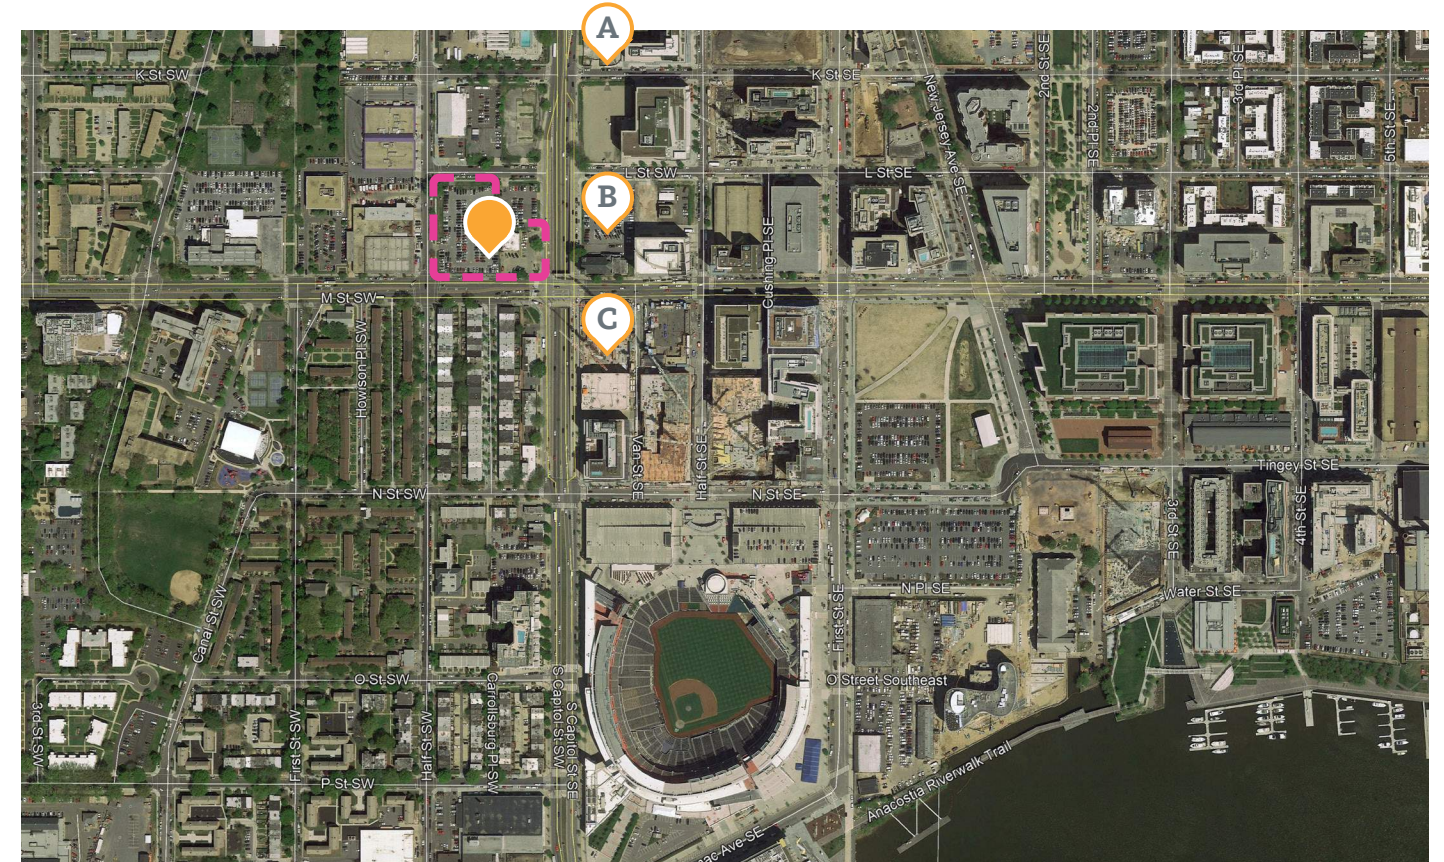

Site Analysis & Context Neighborhood Gateway

Site Analysis & Context Framed Axial View

PARIS

NORTH CAPITOL STREET, DC

Site Analysis & Context Framed Axial View

LOOKING NORTH TO CAPITOL DOME

LOOKING EAST TO NAVY YARD

LOOKING WEST TO SOUTHWEST

LOOKING SOUTH TO BRIDGE

Site Analysis & Context Immediate Context

950 S. CAPITOL SE / 10K

1000 S. CAPITOL ST SE

NAB HEADQUARTERS

Site Analysis & Context

Capitol Skyline, Sanitary Rowhouses, and Church

Site Analysis & Context Southwest Neighborhood

- B** King Greenleaf Recreation Center
- C** DC Fire & EMS Station
- D** DC DMV
- E** DC Police Department
- F** Aya Shelter
- G** Capitol Skyline Hotel
- H** Camden South Capitol
- I** Greenleaf Senior Center
- J** Randall School Redevelopment
- K** The Bard 501 Eye Street SW
- L** 301 M
- M** Capitol Park
- N** 700 Seventh Street SW
- O** Valo
- P** Tiber Island
- Q** Carrollsburg
- R** Harbour Square
- S** River Park
- T** Riverside Condo
- U** Arena Stage
- V** the Banks
- W** 1100 4th St SW
- X** Modern on M
- Y** Lex at Waterfront
- Z** 375 M SW
- a** Eliot on 4th
- b** 800 Maine Ave
- c** Incanto
- d** Hyatt House
- e** Wharf Phase II
- f** Potomac Place Tower