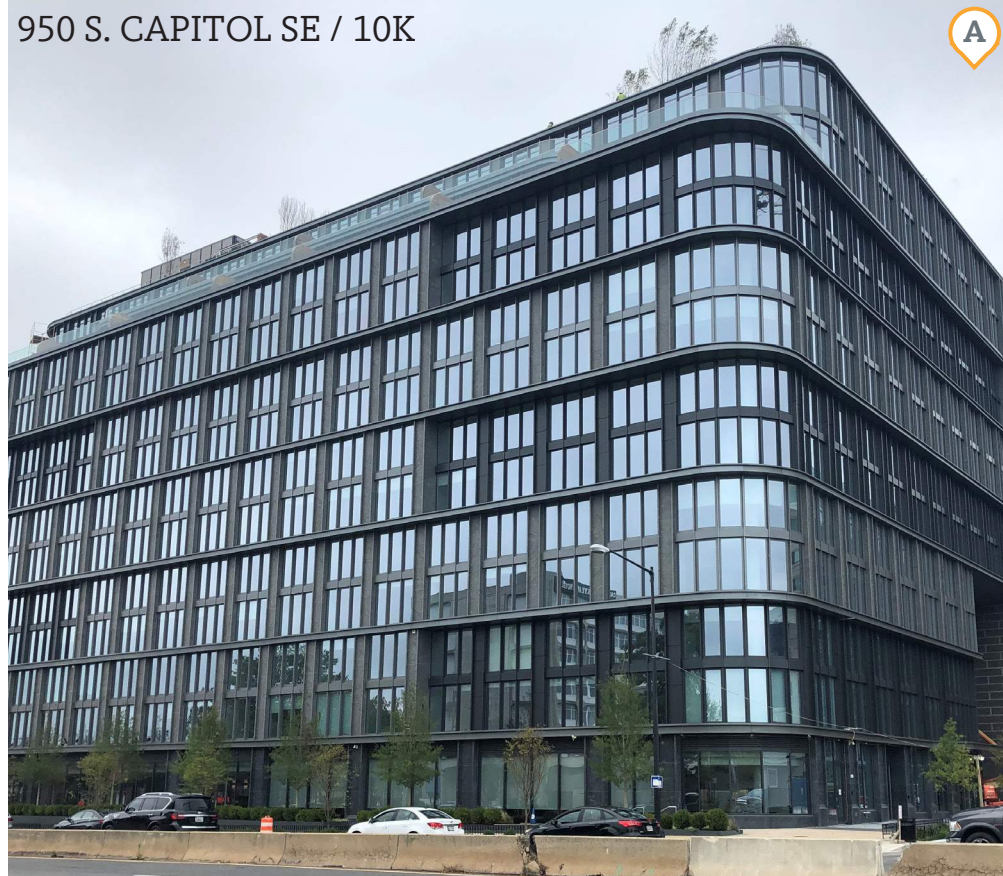

Site Analysis & Context Neighborhood Gateway

Site Analysis & Context Framed Axial View

PARIS

NORTH CAPITOL STREET, DC

Site Analysis & Context Framed Axial View

LOOKING NORTH TO CAPITOL DOME

LOOKING EAST TO NAVY YARD

LOOKING WEST TO SOUTHWEST

LOOKING SOUTH TO BRIDGE

Site Analysis & Context Immediate Context

950 S. CAPITOL SE / 10K

1000 S. CAPITOL ST SE

NAB HEADQUARTERS

Site Analysis & Context

Capitol Skyline, Sanitary Rowhouses, and Church

Site Analysis & Context Southwest Neighborhood

- B** King Greenleaf Recreation Center
- C** DC Fire & EMS Station
- D** DC DMV
- E** DC Police Department
- F** Aya Shelter
- G** Capitol Skyline Hotel
- H** Camden South Capitol
- I** Greenleaf Senior Center
- J** Randall School Redevelopment
- K** The Bard 501 Eye Street SW
- L** 301 M
- M** Capitol Park
- N** 700 Seventh Street SW
- O** Valo
- P** Tiber Island
- Q** Carrollsburg
- R** Harbour Square
- S** River Park
- T** Riverside Condo
- U** Arena Stage
- V** the Banks
- W** 1100 4th St SW
- X** Modern on M
- Y** Lex at Waterfront
- Z** 375 M SW
- a** Eliot on 4th
- b** 800 Maine Ave
- c** Incanto
- d** Hyatt House
- e** Wharf Phase II
- f** Potomac Place Tower