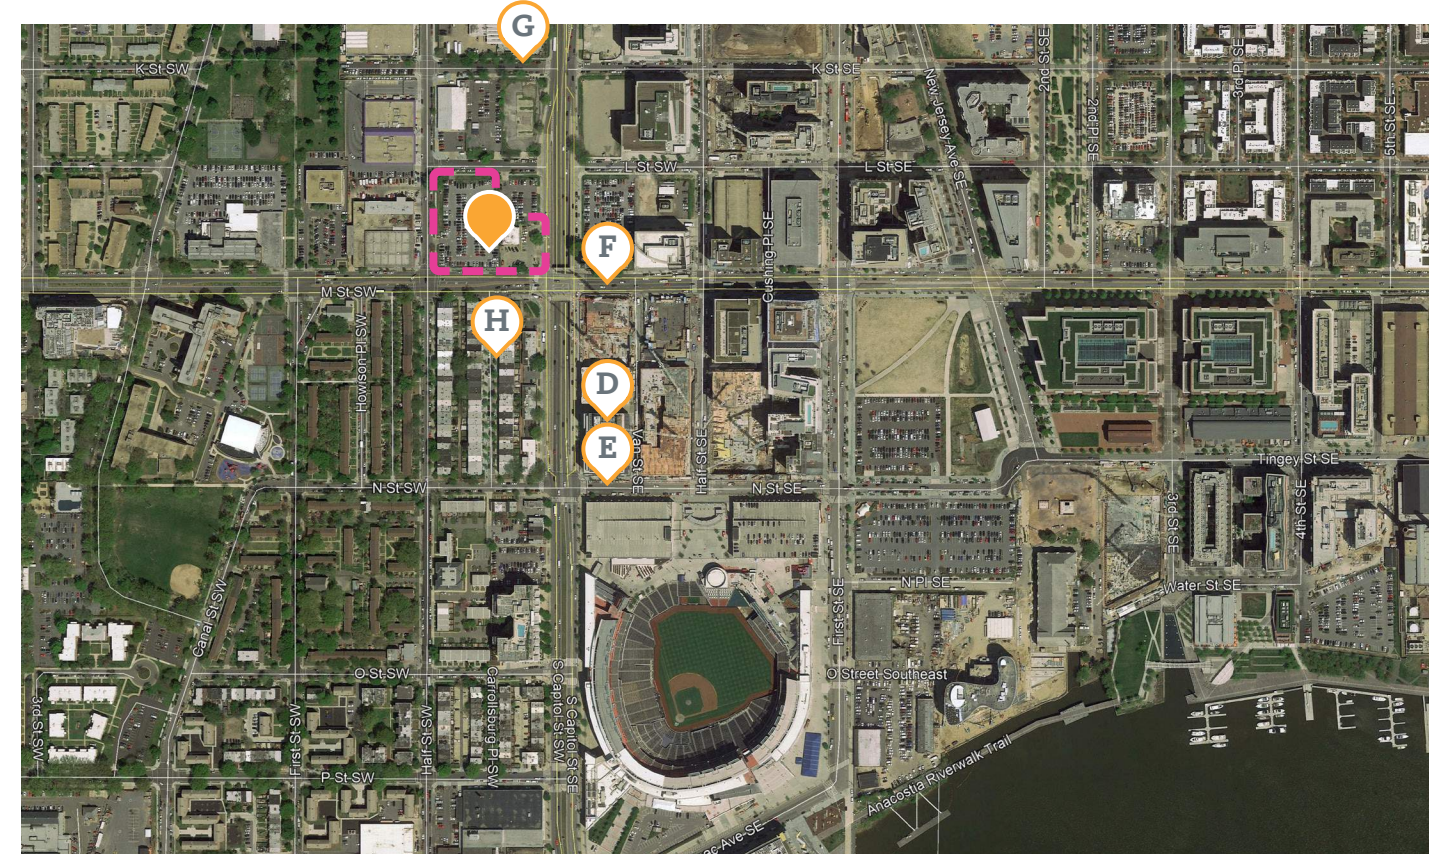

Site Analysis & Context Neighborhood Gateway

Site Analysis & Context Framed Axial View

PARIS

NORTH CAPITOL STREET, DC

Site Analysis & Context Framed Axial View

LOOKING NORTH TO CAPITOL DOME

LOOKING EAST TO NAVY YARD

LOOKING WEST TO SOUTHWEST

LOOKING SOUTH TO BRIDGE

Site Analysis & Context Immediate Context

950 S. CAPITOL SE / 10K

1000 S. CAPITOL ST SE

NAB HEADQUARTERS

Site Analysis & Context

Capitol Skyline, Sanitary Rowhouses, and Church

Site Analysis & Context Southwest Neighborhood

- B** King Greenleaf Recreation Center
- C** DC Fire & EMS Station
- D** DC DMV
- E** DC Police Department
- F** Aya Shelter
- G** Capitol Skyline Hotel
- H** Camden South Capitol
- I** Greenleaf Senior Center
- J** Randall School Redevelopment
- K** The Bard 501 Eye Street SW
- L** 301 M
- M** Capitol Park
- N** 700 Seventh Street SW
- O** Valo
- P** Tiber Island
- Q** Carrollsburg
- R** Harbour Square
- S** River Park
- T** Riverside Condo
- U** Arena Stage
- V** the Banks
- W** 1100 4th St SW
- X** Modern on M
- Y** Lex at Waterfront
- Z** 375 M SW
- a** Eliot on 4th
- b** 800 Maine Ave
- c** Incanto
- d** Hyatt House
- e** Wharf Phase II
- f** Potomac Place Tower