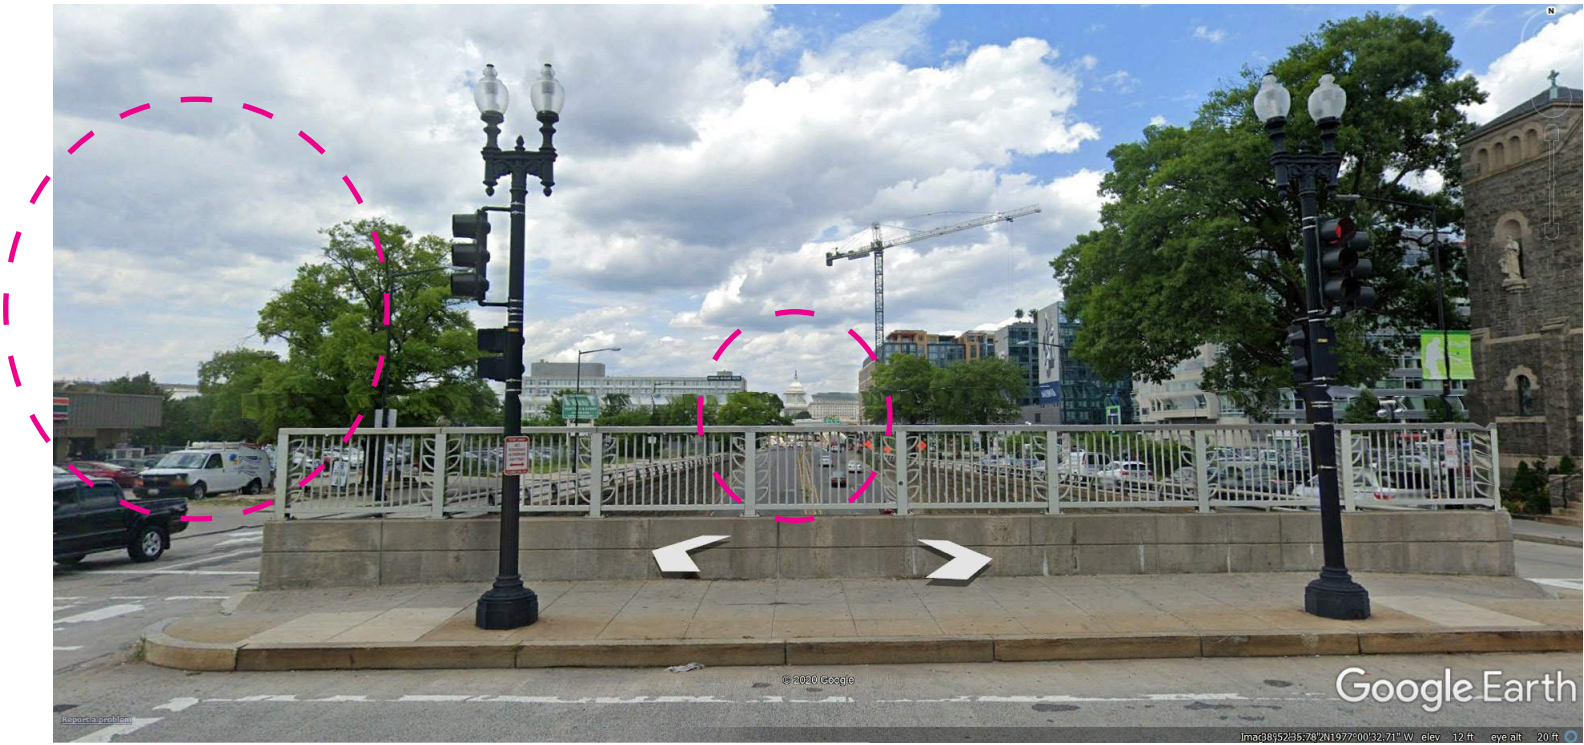

Site Analysis & Context Neighborhood Gateway

Site Analysis & Context Framed Axial View

PARIS

NORTH CAPITOL STREET, DC

Site Analysis & Context Framed Axial View

LOOKING NORTH TO CAPITOL DOME

LOOKING EAST TO NAVY YARD

LOOKING WEST TO SOUTHWEST

LOOKING SOUTH TO BRIDGE

Site Analysis & Context Immediate Context

950 S. CAPITOL SE / 10K

1000 S. CAPITOL ST SE

NAB HEADQUARTERS

Site Analysis & Context

Capitol Skyline, Sanitary Rowhouses, and Church

Site Analysis & Context Southwest Neighborhood

- B** King Greenleaf Recreation Center
- C** DC Fire & EMS Station
- D** DC DMV
- E** DC Police Department
- F** Aya Shelter
- G** Capitol Skyline Hotel
- H** Camden South Capitol
- I** Greenleaf Senior Center
- J** Randall School Redevelopment
- K** The Bard 501 Eye Street SW
- L** 301 M
- M** Capitol Park
- N** 700 Seventh Street SW
- O** Valo
- P** Tiber Island
- Q** Carrollsburg
- R** Harbour Square
- S** River Park
- T** Riverside Condo
- U** Arena Stage
- V** the Banks
- W** 1100 4th St SW
- X** Modern on M
- Y** Lex at Waterfront
- Z** 375 M SW
- a** Eliot on 4th
- b** 800 Maine Ave
- c** Incanto
- d** Hyatt House
- e** Wharf Phase II
- f** Potomac Place Tower