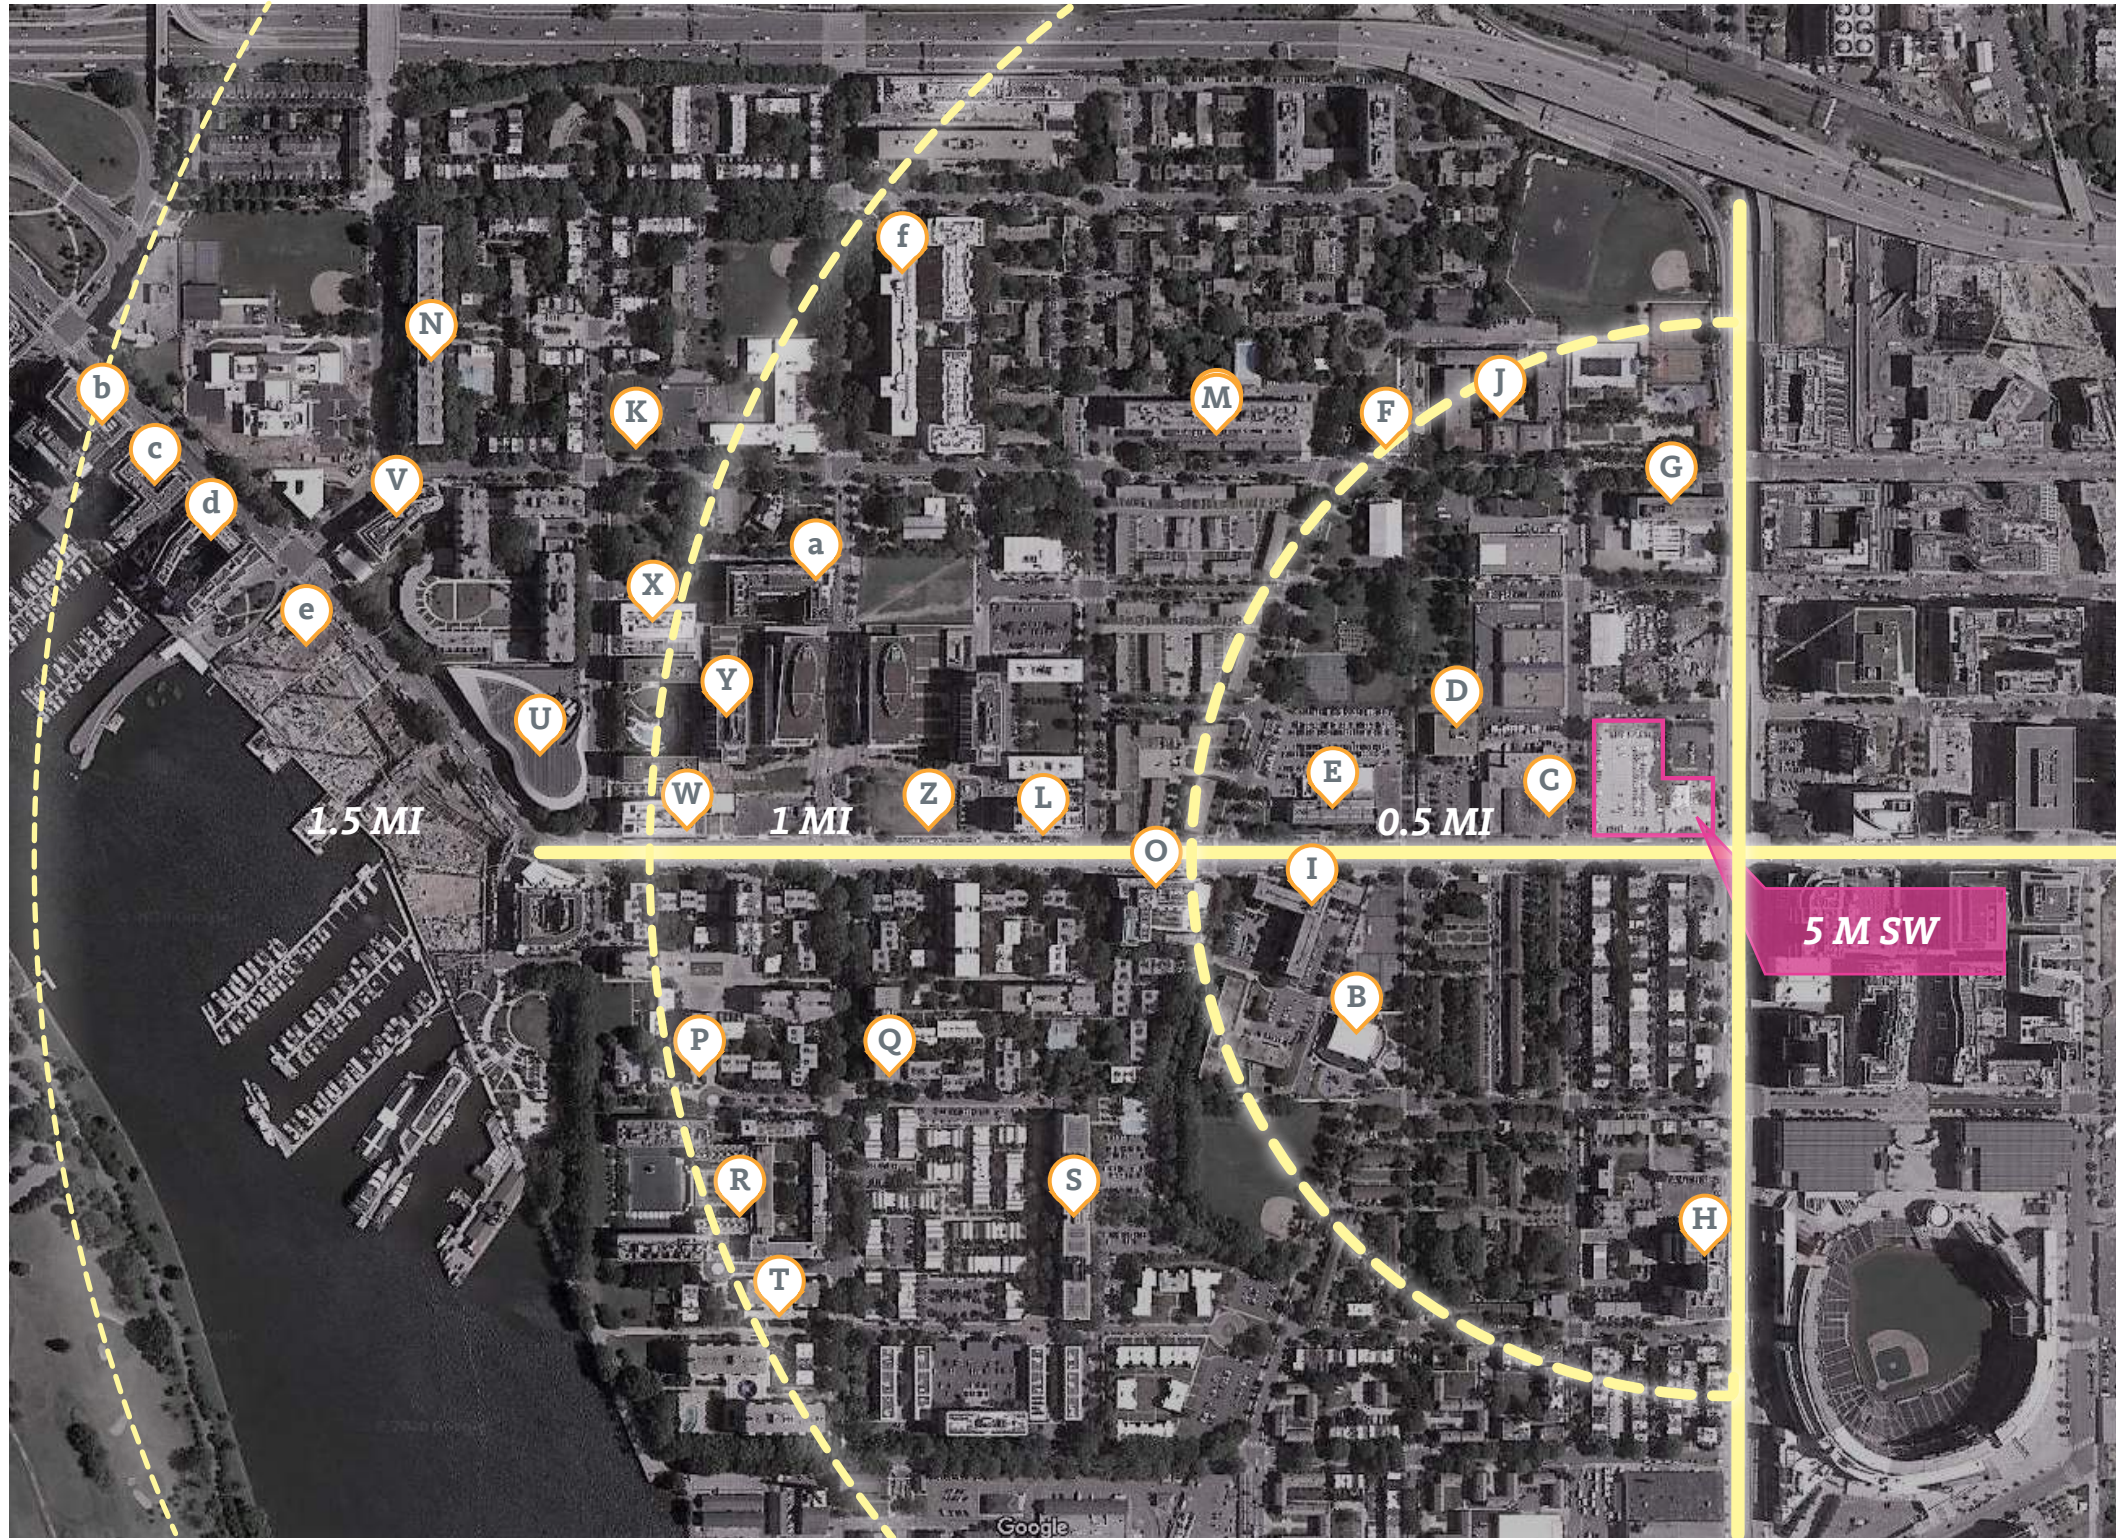

Site Analysis & Context Neighborhood Gateway

Site Analysis & Context Framed Axial View

PARIS

NORTH CAPITOL STREET, DC

Site Analysis & Context Framed Axial View

LOOKING NORTH TO CAPITOL DOME

LOOKING EAST TO NAVY YARD

LOOKING WEST TO SOUTHWEST

LOOKING SOUTH TO BRIDGE

Site Analysis & Context Immediate Context

950 S. CAPITOL SE / 10K

1000 S. CAPITOL ST SE

NAB HEADQUARTERS

Site Analysis & Context

Capitol Skyline, Sanitary Rowhouses, and Church

Site Analysis & Context Southwest Neighborhood

- B** King Greenleaf Recreation Center
- C** DC Fire & EMS Station
- D** DC DMV
- E** DC Police Department
- F** Aya Shelter
- G** Capitol Skyline Hotel
- H** Camden South Capitol
- I** Greenleaf Senior Center
- J** Randall School Redevelopment
- K** The Bard 501 Eye Street SW
- L** 301 M
- M** Capitol Park
- N** 700 Seventh Street SW
- O** Valo
- P** Tiber Island
- Q** Carrollsburg
- R** Harbour Square
- S** River Park
- T** Riverside Condo
- U** Arena Stage
- V** the Banks
- W** 1100 4th St SW
- X** Modern on M
- Y** Lex at Waterfront
- Z** 375 M SW
- a** Eliot on 4th
- b** 800 Maine Ave
- c** Incanto
- d** Hyatt House
- e** Wharf Phase II
- f** Potomac Place Tower