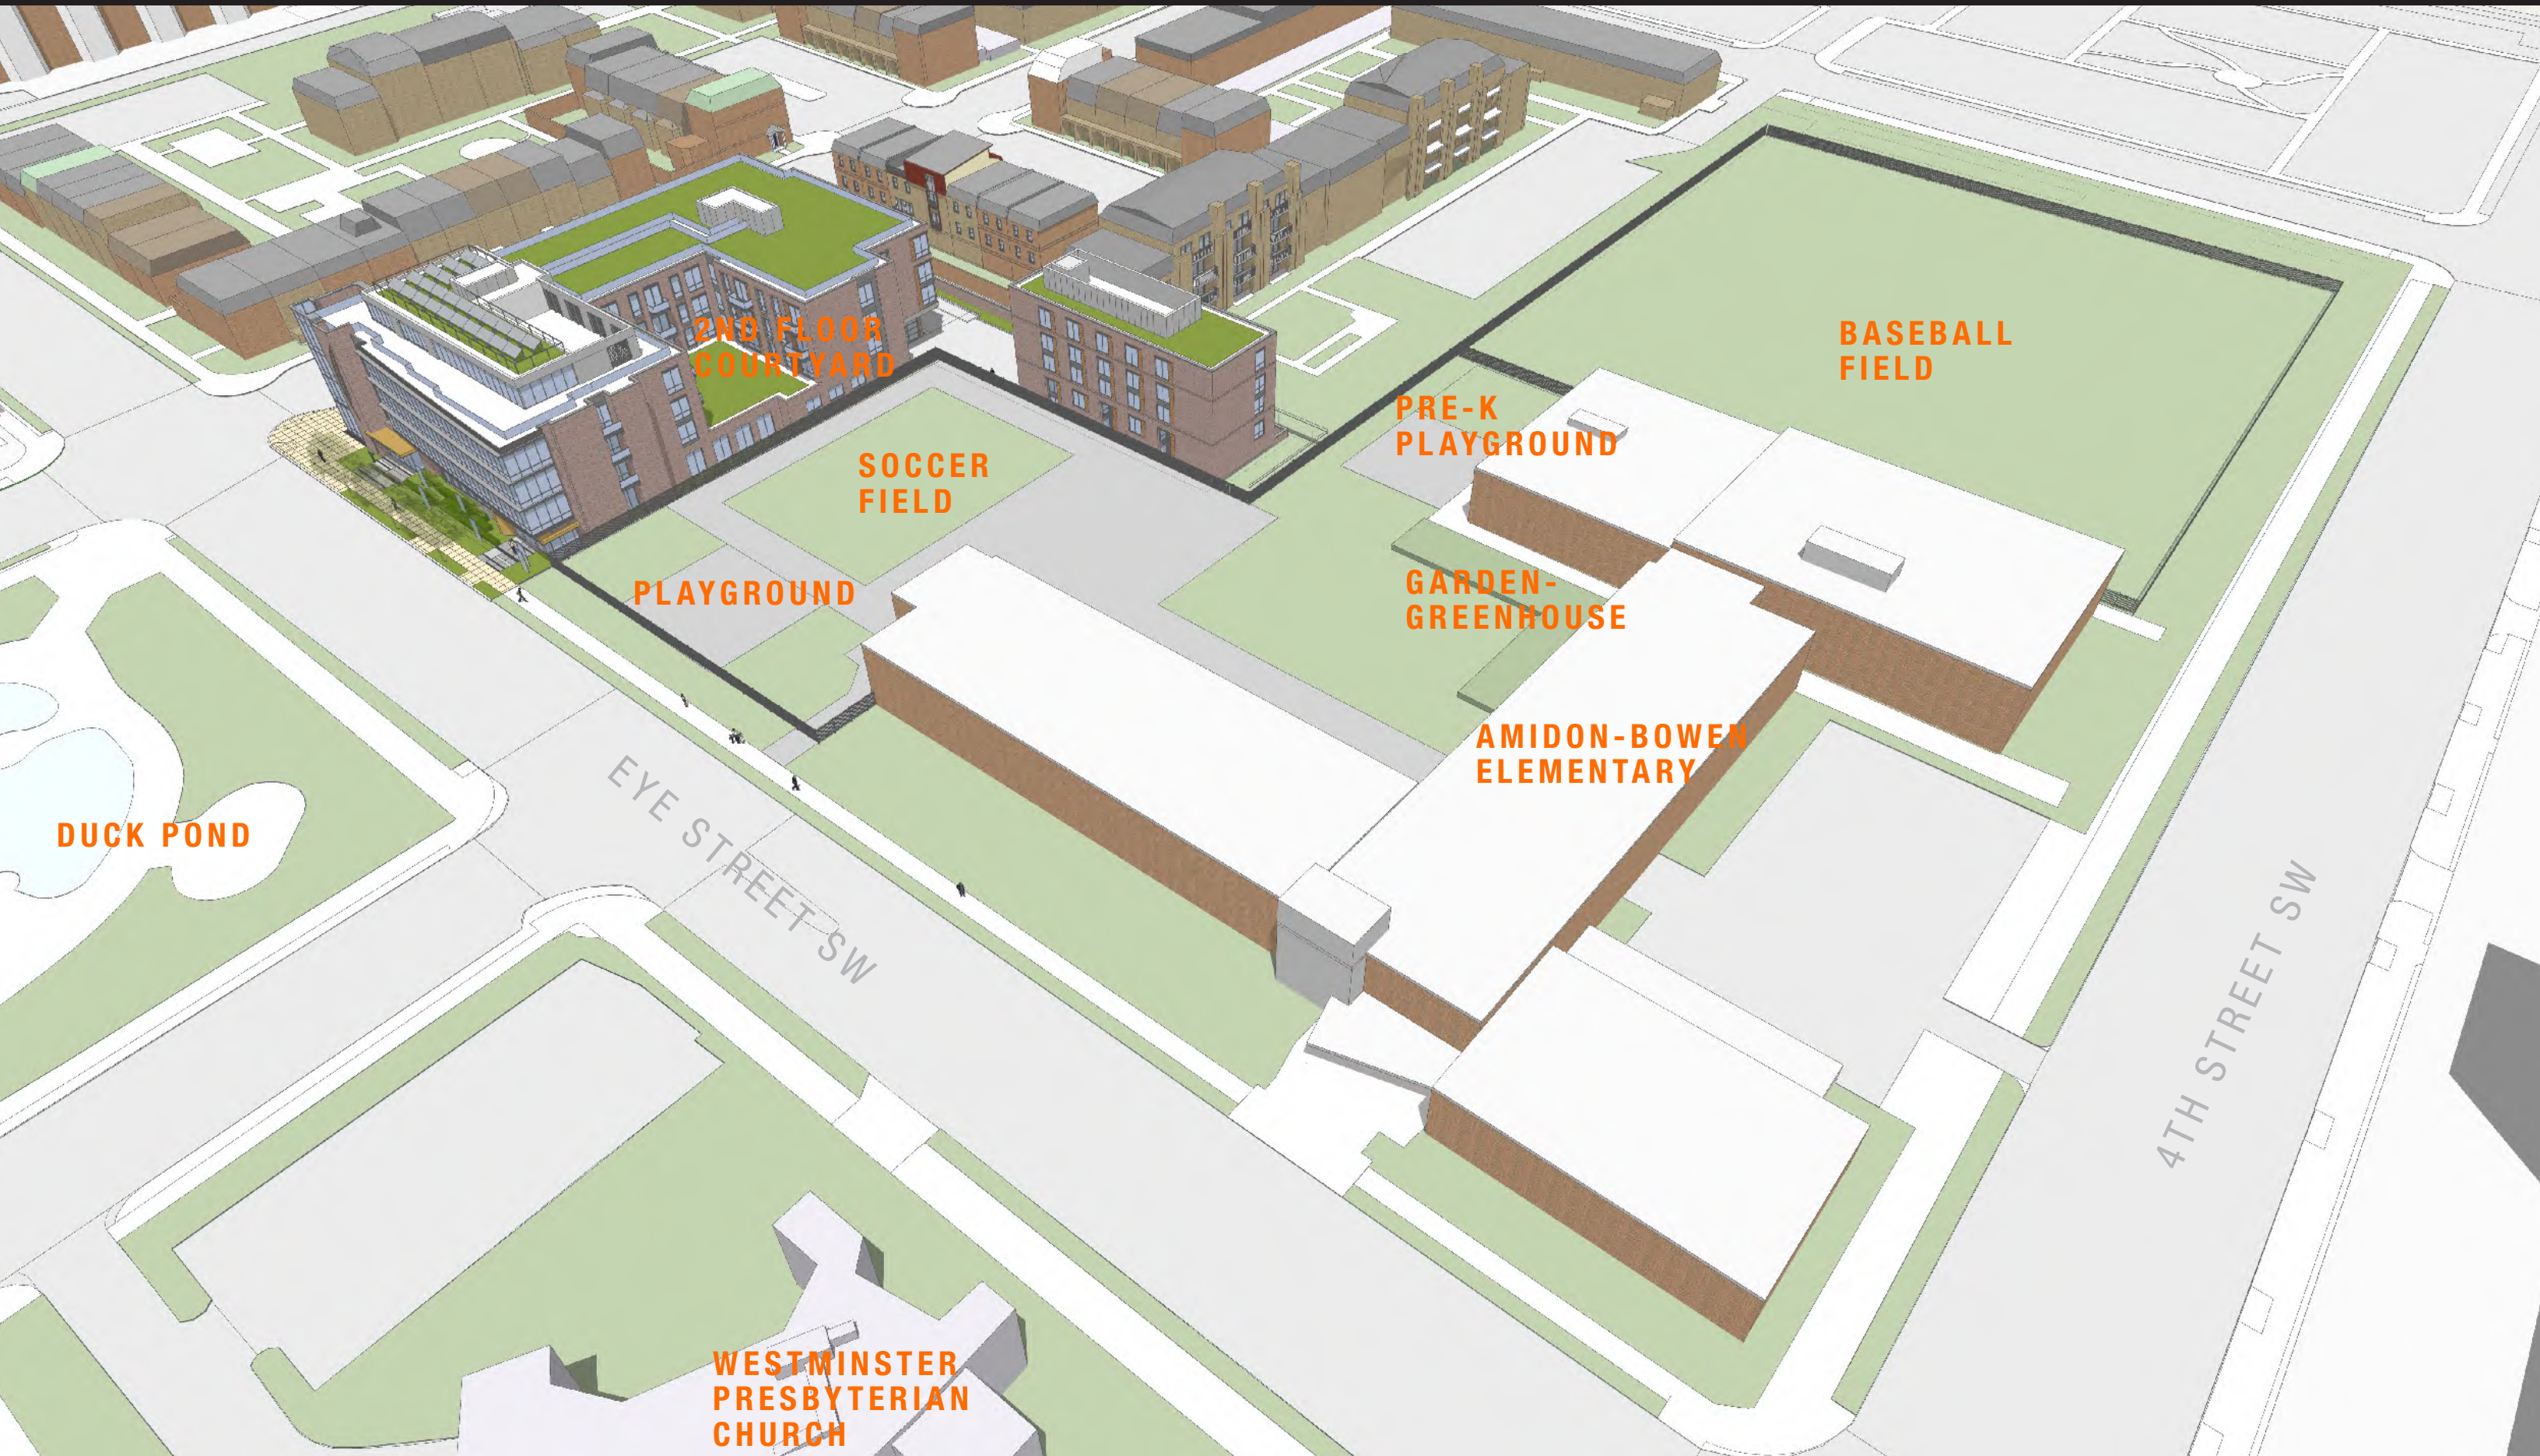

THE TINY TEMPEST

THE TINY TEMPEST

A STUDENT MATINEE OF MUCH ADO ABOUT NOTHING

BUSES OUTSIDE A STUDENT MATINEE

2ND FLOOR
COURTYARD

BASEBALL
FIELD

PRE-K
PLAYGROUND

SOCCER
FIELD

PLAYGROUND

GARDEN-
GREENHOUSE

AMIDON-BOWEN
ELEMENTARY

DUCK POND

EYE STREET SW

4TH STREET SW

WESTMINSTER
PRESBYTERIAN
CHURCH