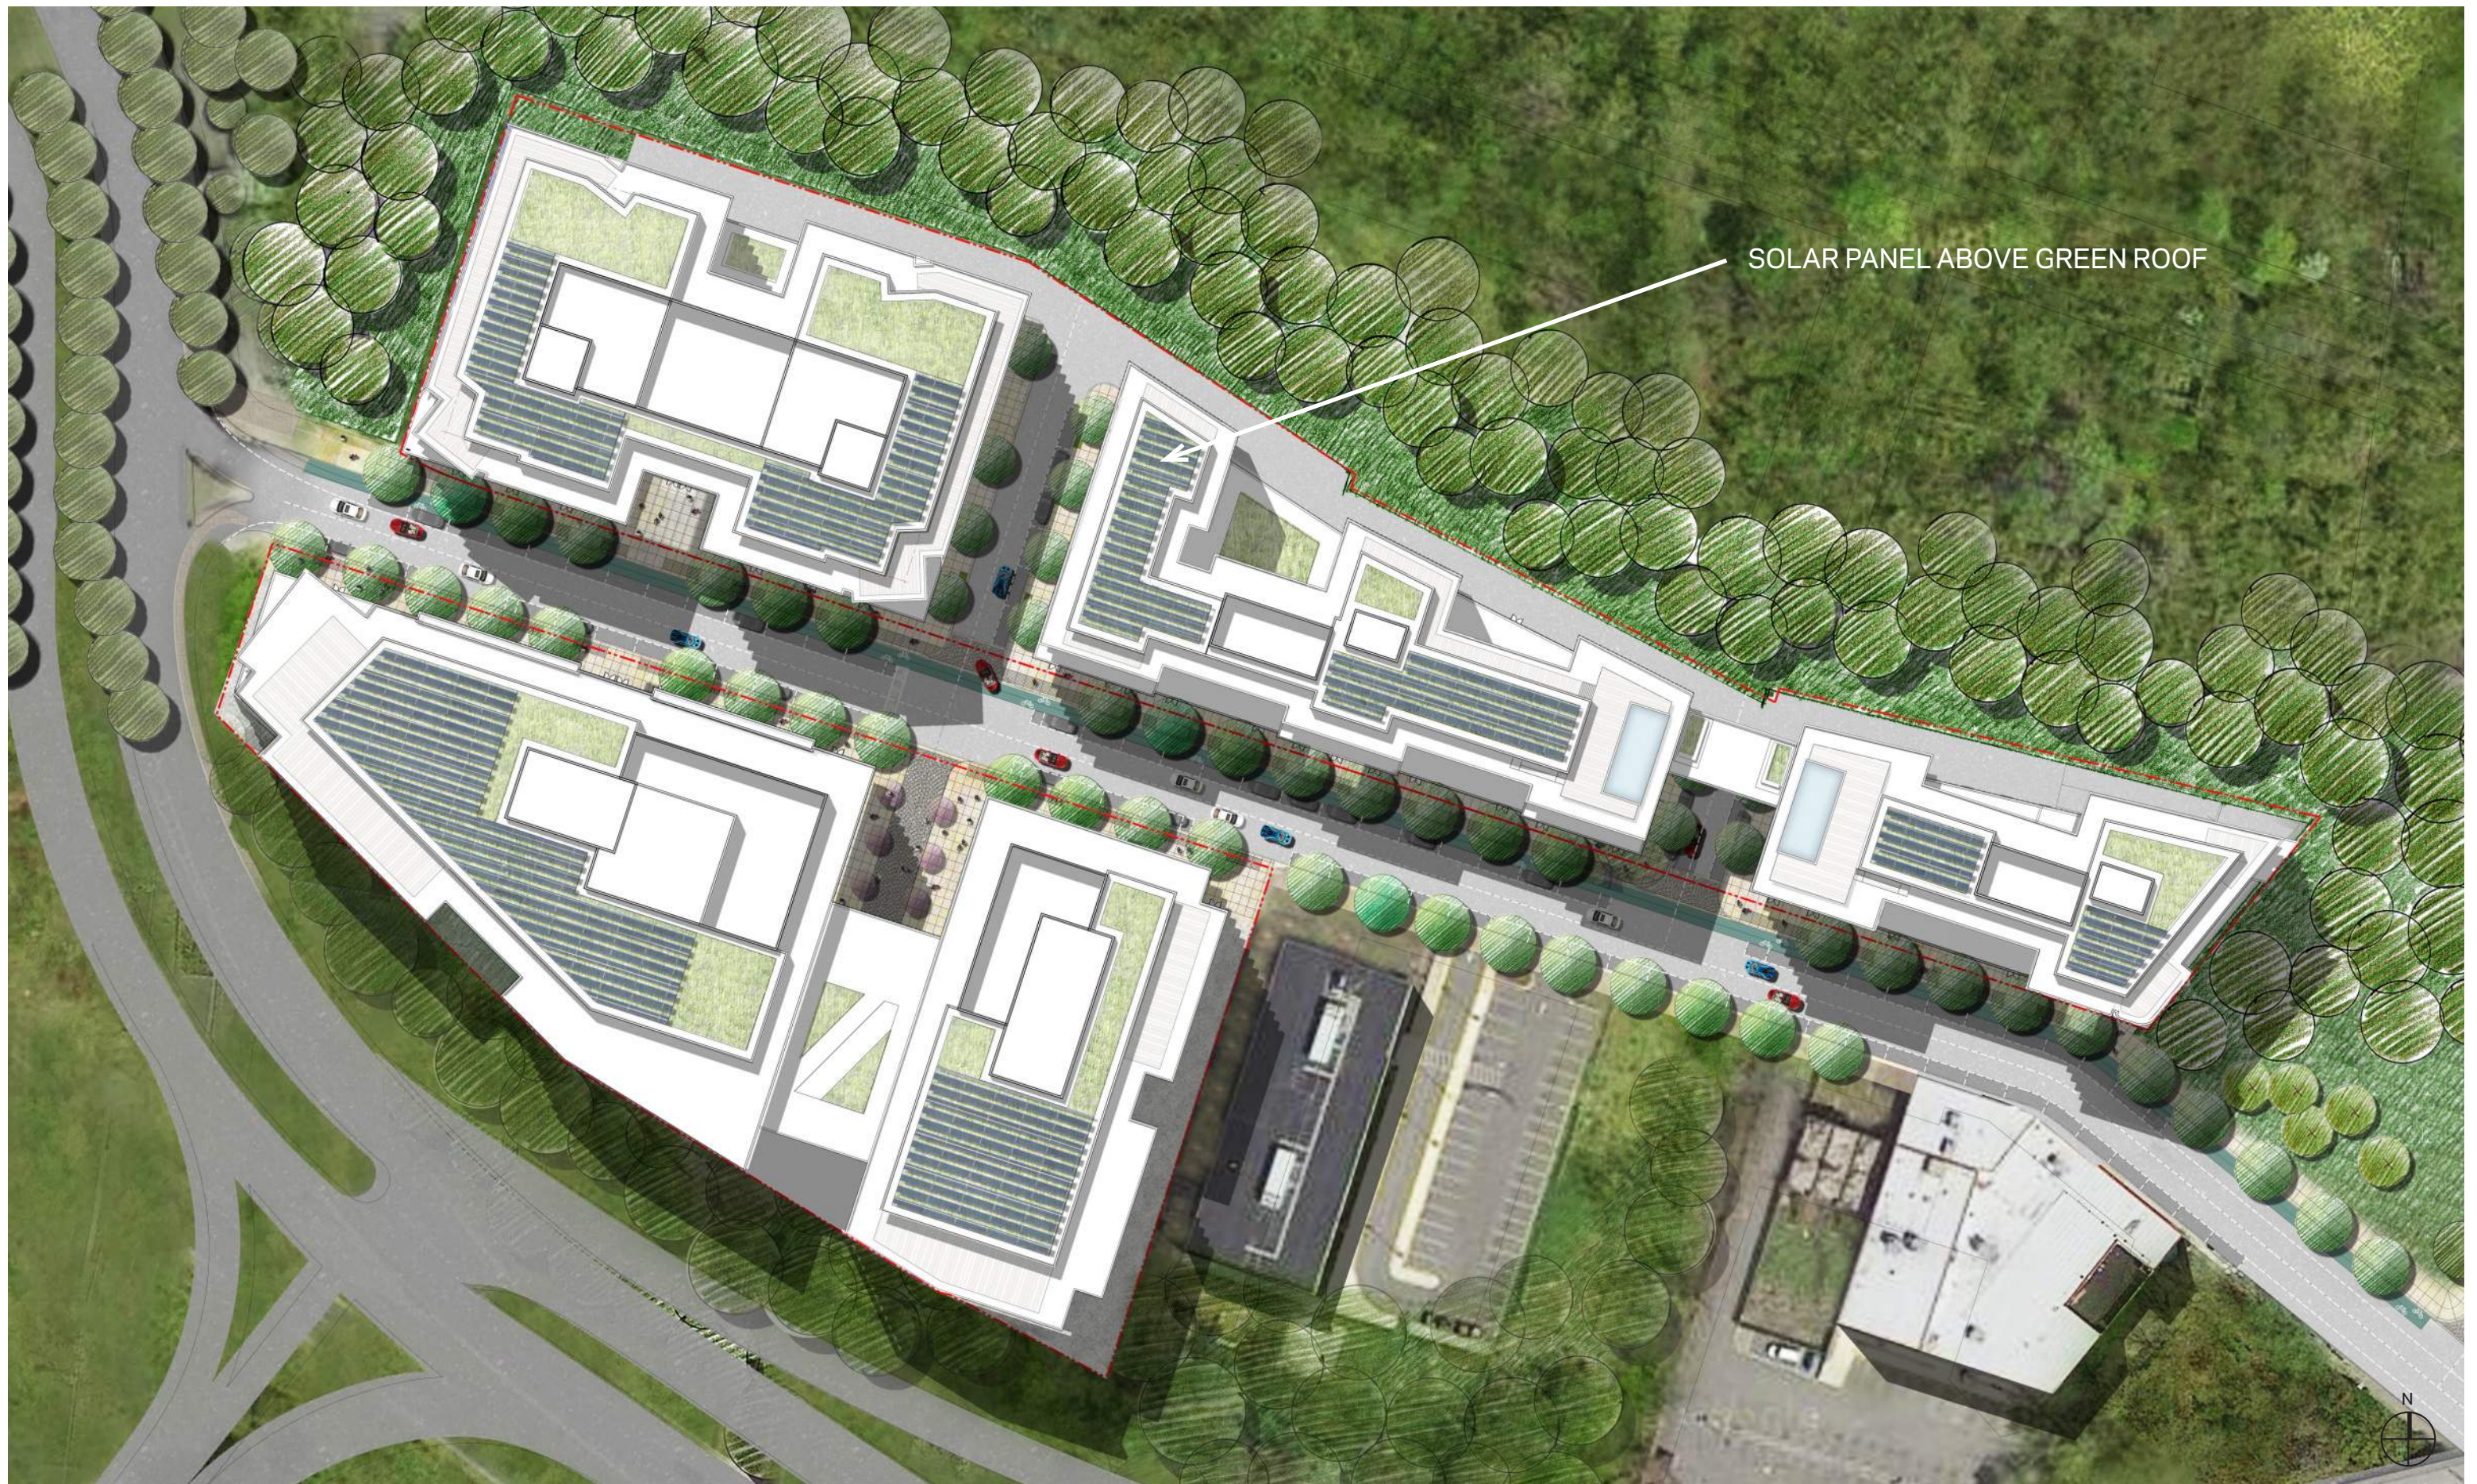

LEGEND

- OFFICE
- CIRCULATION
- RESIDENTIAL
- SERVICE

SOLAR PANEL ABOVE GREEN ROOF

0 40 80 160FT