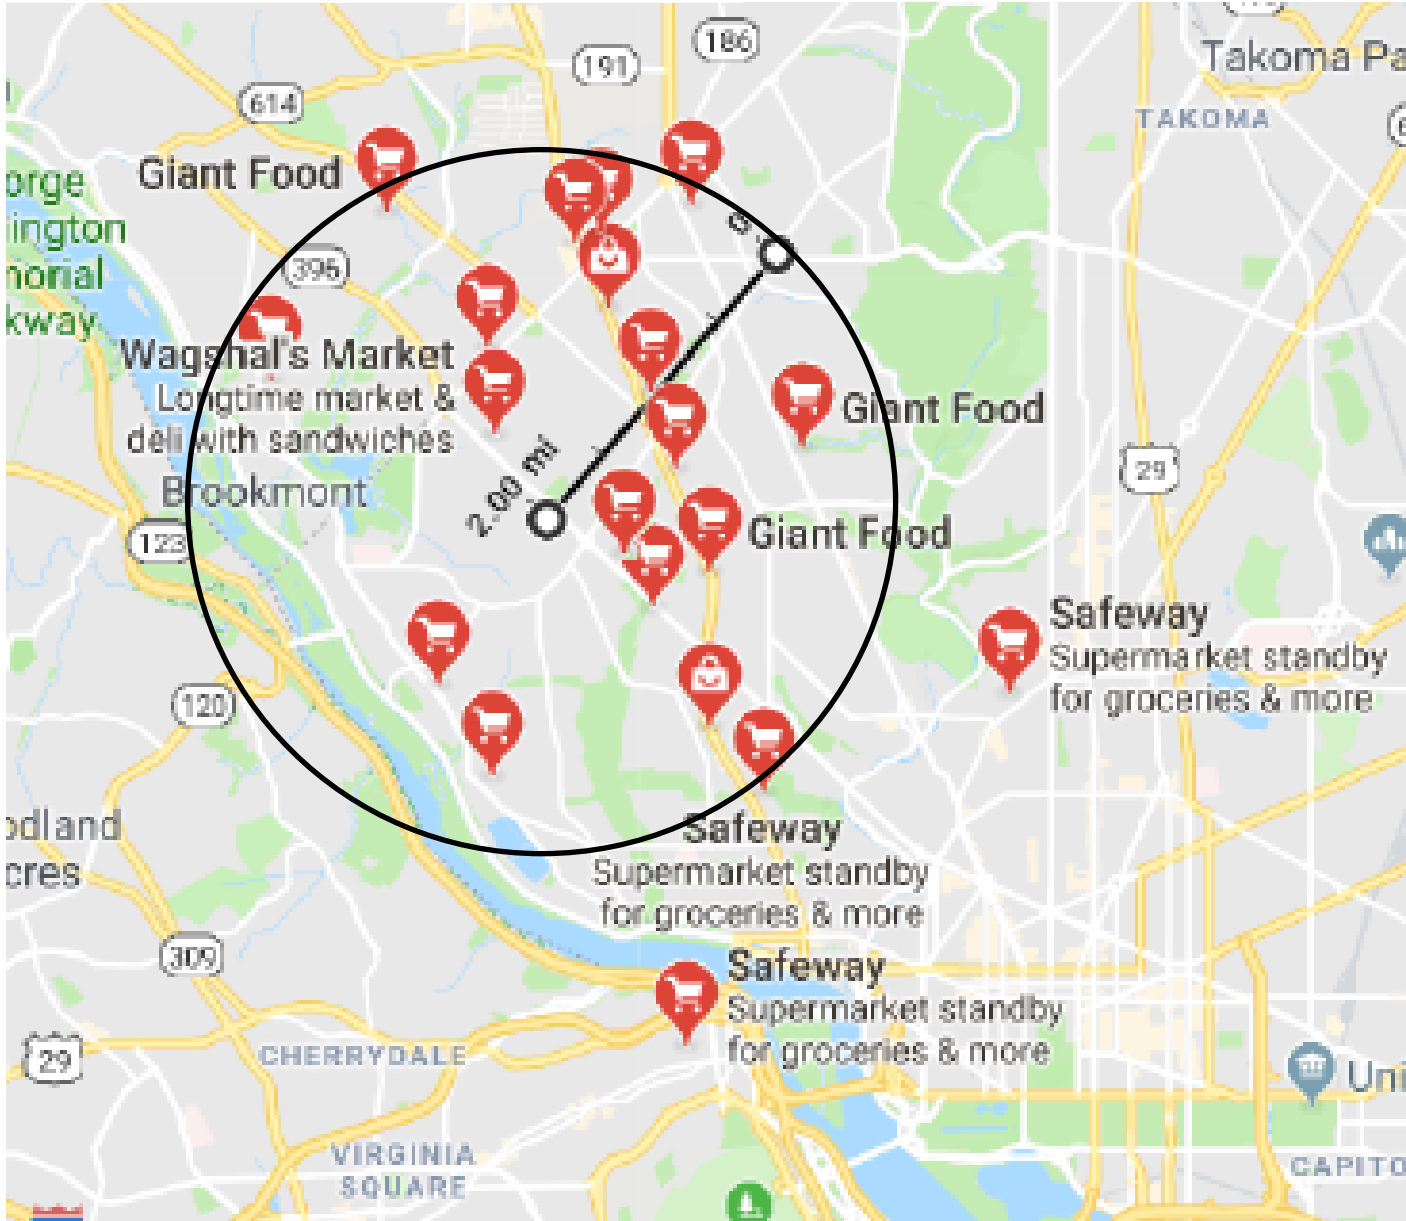

Google Maps grocery store within 2 miles of me

Map data ©2019 Google 2 mi