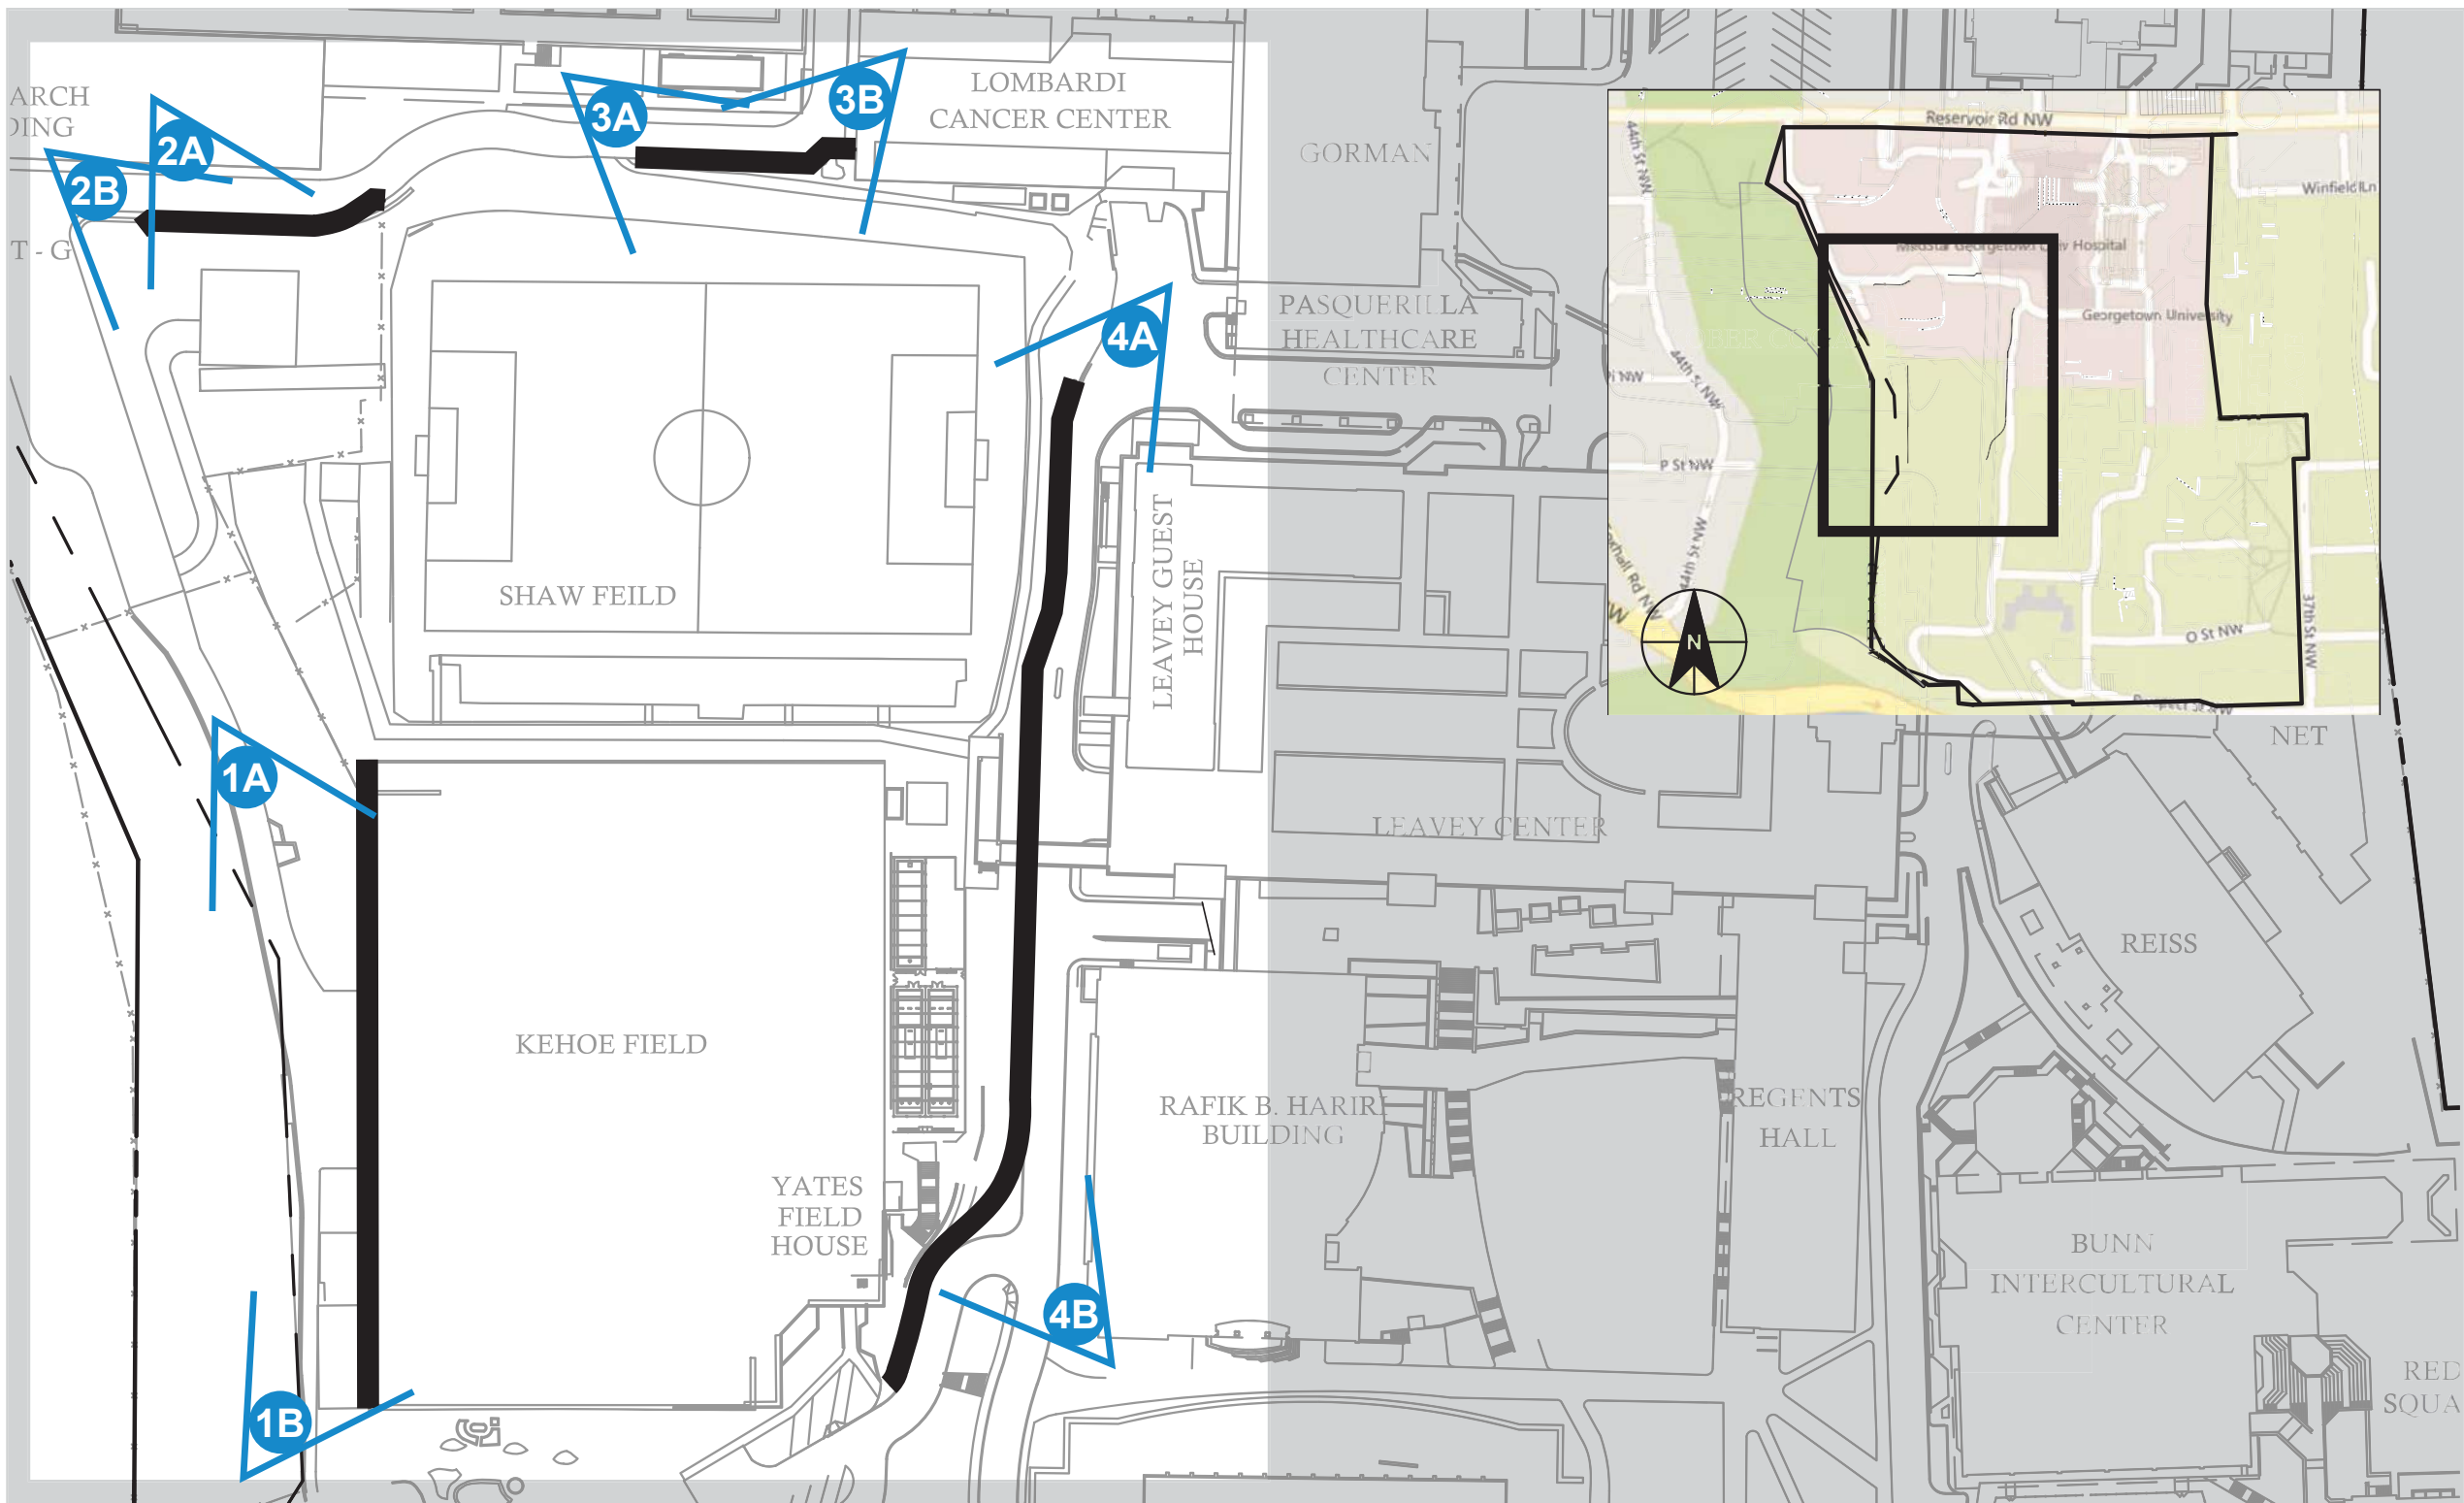

COURTESY OF DEWBERRY CONSULTANTS LLC

1B - VIEW LOOKING NORTHEAST

2A - VIEW LOOKING SOUTHEAST

2B - VIEW LOOKING SOUTHEAST

COURTESY OF DEWBERRY CONSULTANTS LLC

3A - VIEW LOOKING SOUTHEAST

3B - VIEW LOOKING SWHVEST

4A - VIEW LOOKING SWHVEST

4B - VIEW LOOKING NORTHWEST

COURTESY OF DEWBERRY CONSULTANTS LLC

**SURGICAL PAVILION**

WASHINGTON, DC **PROPOSED RETAINING WALL RENDERING - VIEW LOOKING NORTHWEST** 6.13