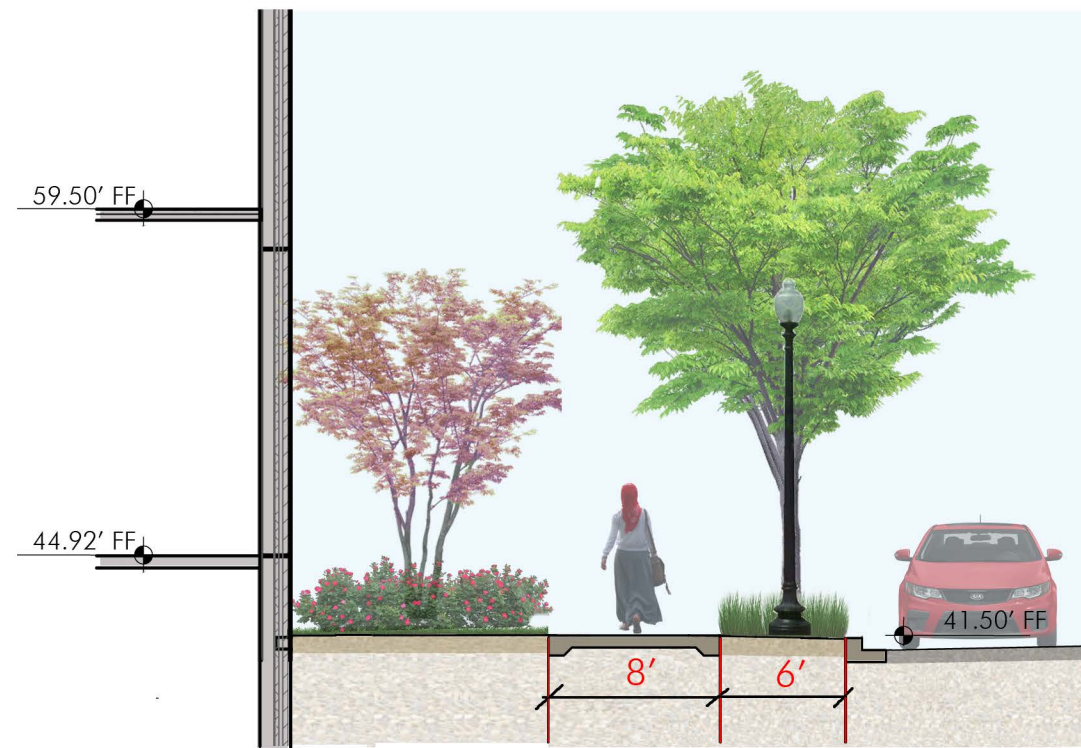

SECTION 1 - 1ST STREET NW

SECTION 2 - PIERCE STREET NW

SECTION 3 - 1ST PLACE STREET NW

SECTION 4 - L STREET NW

LEGEND

BENCH	SOFA	KITCHEN COUNTER	SHED STRUCTURE	FOCAL POINT
TABLES	SIDE/COFFEE TABLES	FIRE PIT	PRIVACY SCREENS	LIGHT POLE
CHAIR	LOUNGER	PLANTERS	FENCE + GATE	BIKE RACK
ARMCHAIRS	COCKTAIL TABLE	SPECIAL CHAIR	PERGOLA	

PLANTING LEGEND

CANOPY TREE	LAWN
ORNAMENTAL TREE	ARTIFICIAL TURF
BIORETENTION	HOSE BIB (TEMPORARY IRRIGATION)
GROUNDCOVER	

SURSUM CORDA

WASHINGTON, DISTRICT OF COLUMBIA

CONCEPT LANDSCAPE PLAN

PREPARED BY
PARKERRODRIGUEZ, INC.

SCALE: 1"=20'-0"
07.11.2019