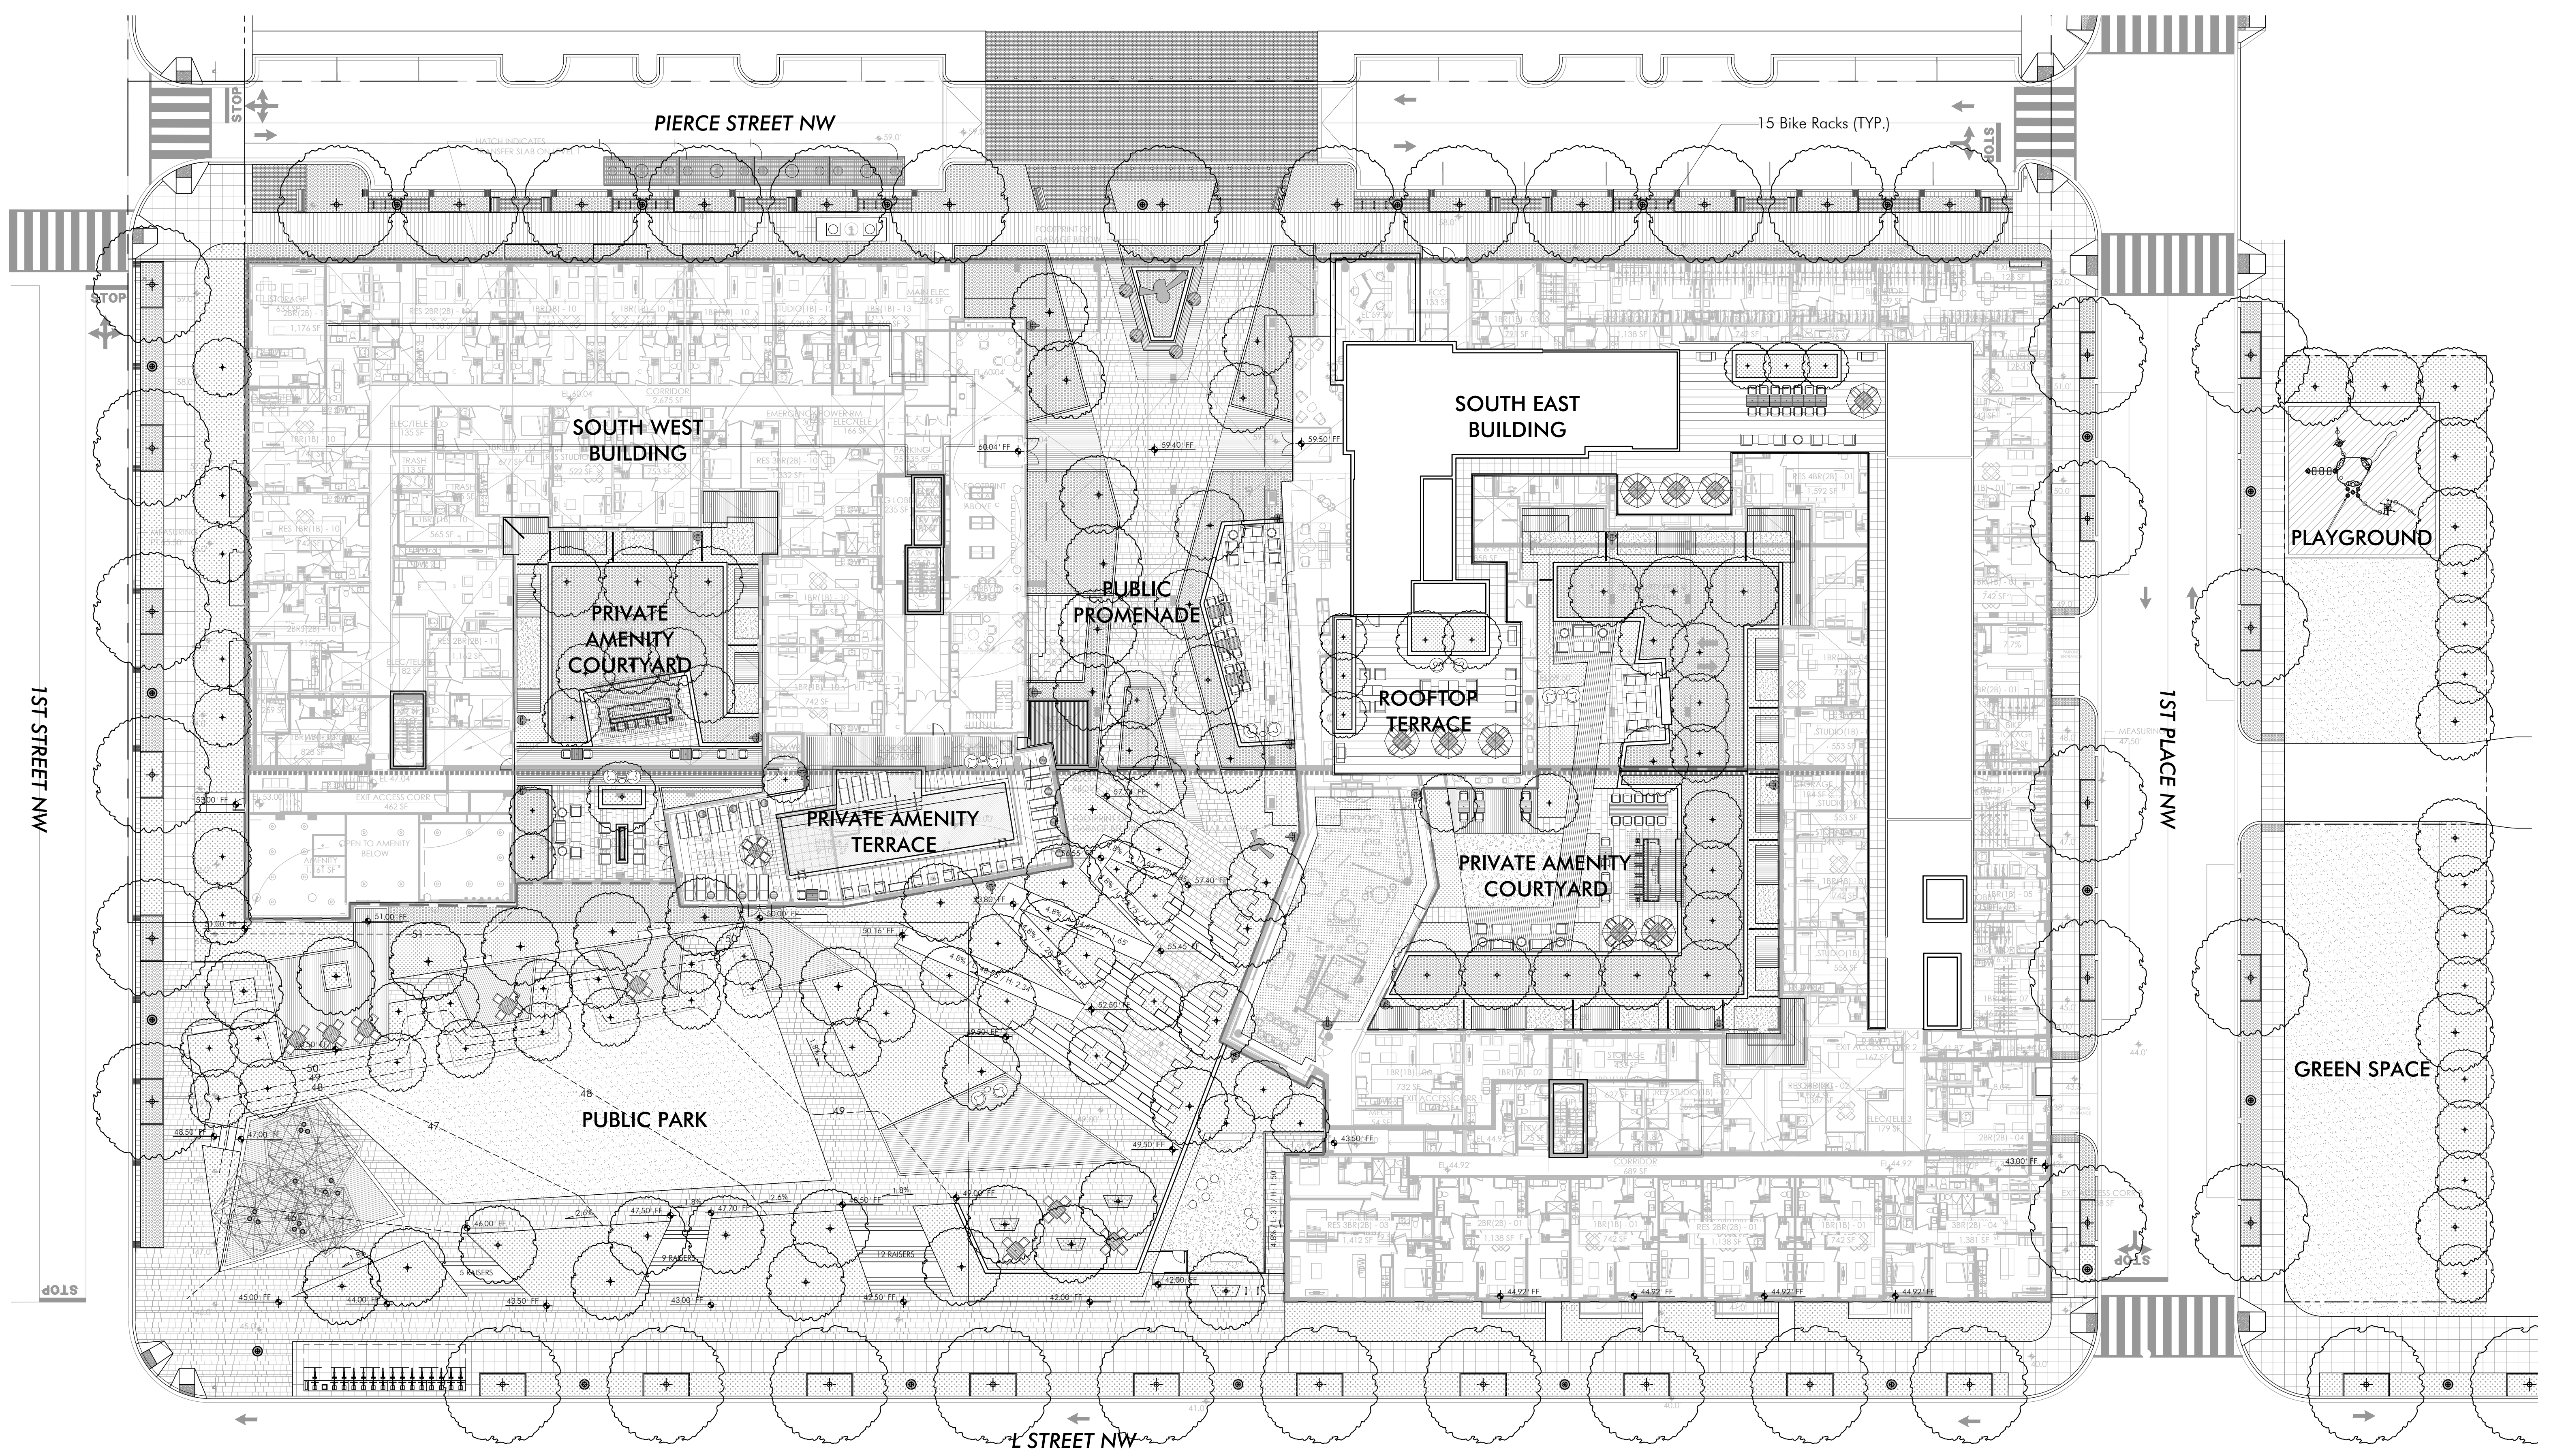

SECTION 1 - 1ST STREET NW

SECTION 2 - PIERCE STREET NW

SECTION 3 - 1ST PLACE STREET NW

SECTION 4 - L STREET NW

LEGEND

BENCH	SOFA	KITCHEN COUNTER	SHED STRUCTURE	FOCAL POINT
TABLES	SIDE/COFFEE TABLES	FIRE PIT	PRIVACY SCREENS	LIGHT POLE
CHAIR	LOUNGER	PLANTERS	FENCE + GATE	BIKE RACK
ARMCHAIRS	COCKTAIL TABLE	SPECIAL CHAIR	PERGOLA	

PLANTING LEGEND

CANOPY TREE	LAWN
ORNAMENTAL TREE	ARTIFICIAL TURF
BIORETENTION	HOSE BIB (TEMPORARY IRRIGATION)
GROUNDCOVER	

SURSUM CORDA

WASHINGTON, DISTRICT OF COLUMBIA

CONCEPT LANDSCAPE PLAN

PREPARED BY
PARKERRODRIGUEZ, INC.

SCALE: 1"=20'-0"
07.11.2019