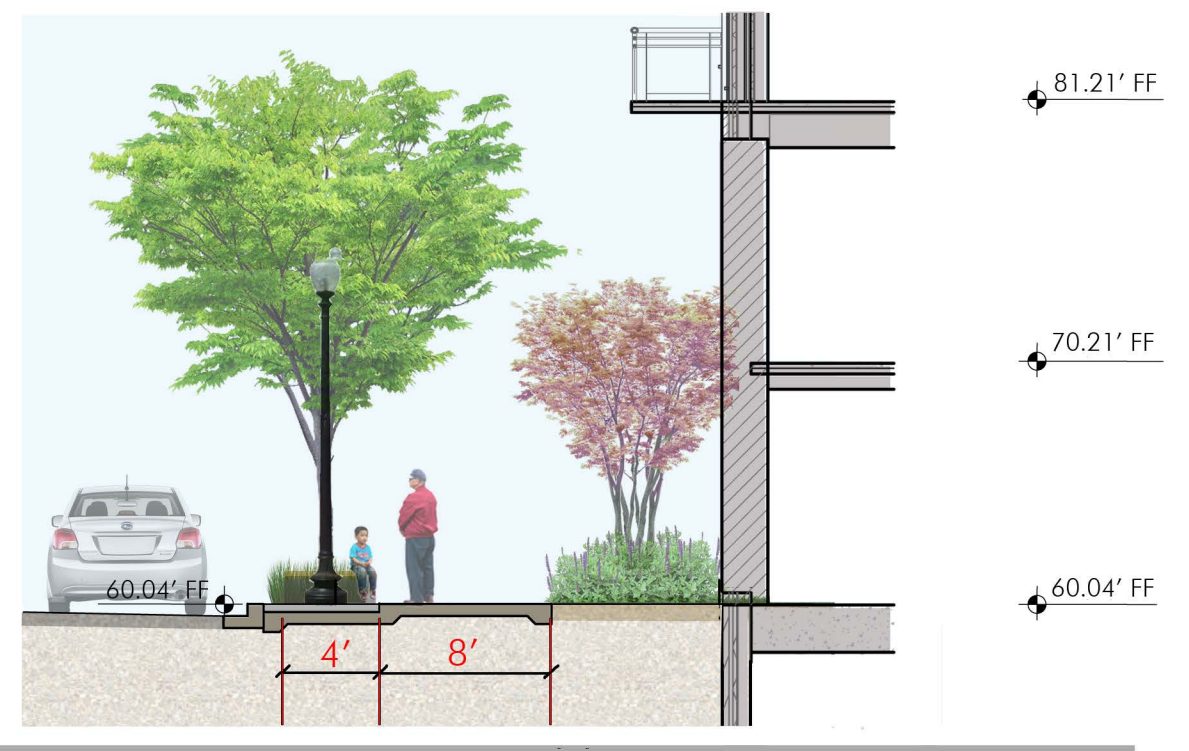

SECTION 1 - 1ST STREET NW

SECTION 2 - PIERCE STREET NW

SECTION 3 - 1ST PLACE STREET NW

SECTION 4 - L STREET NW

LEGEND

BENCH	SOFA	KITCHEN COUNTER	SHED STRUCTURE	FOCAL POINT
TABLES	SIDE/COFFEE TABLES	FIRE PIT	PRIVACY SCREENS	LIGHT POLE
CHAIR	LOUNGER	PLANTERS	FENCE + GATE	BIKE RACK
ARMCHAIRS	COCKTAIL TABLE	SPECIAL CHAIR	PERGOLA	

PLANTING LEGEND

CANOPY TREE	LAWN
ORNAMENTAL TREE	ARTIFICIAL TURF
BIORETENTION	HOSE BIB (TEMPORARY IRRIGATION)
GROUNDCOVER	

SURSUM CORDA

WASHINGTON, DISTRICT OF COLUMBIA

CONCEPT LANDSCAPE PLAN

PREPARED BY
PARKERRODRIGUEZ, INC.

SCALE: 1"=20'-0"
07.11.2019