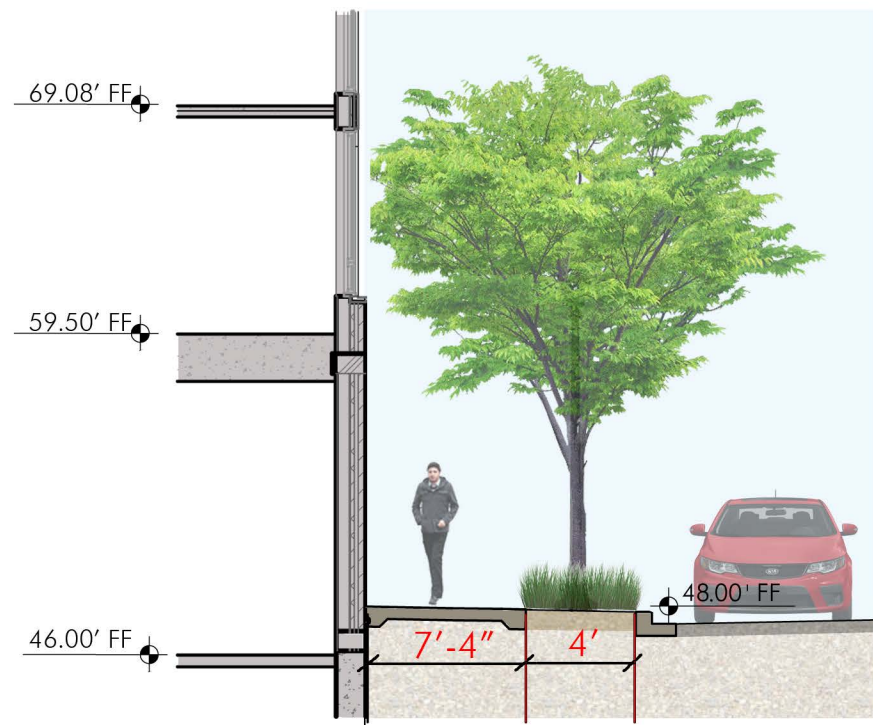

SECTION 1 - 1ST STREET NW

SECTION 2 - PIERCE STREET NW

SECTION 3 - 1ST PLACE STREET NW

SECTION 4 - L STREET NW

LEGEND

BENCH	SOFA	KITCHEN COUNTER	SHED STRUCTURE	FOCAL POINT
TABLES	SIDE/COFFEE TABLES	FIRE PIT	PRIVACY SCREENS	LIGHT POLE
CHAIR	LOUNGER	PLANTERS	FENCE + GATE	BIKE RACK
ARMCHAIRS	COCKTAIL TABLE	SPECIAL CHAIR	PERGOLA	

PLANTING LEGEND

CANOPY TREE	LAWN
ORNAMENTAL TREE	ARTIFICIAL TURF
BIORETENTION	HOSE BIB (TEMPORARY IRRIGATION)
GROUNDCOVER	

SURSUM CORDA

WASHINGTON, DISTRICT OF COLUMBIA

CONCEPT LANDSCAPE PLAN

PREPARED BY
PARKERRODRIGUEZ, INC.

SCALE: 1"=20'-0"
07.11.2019