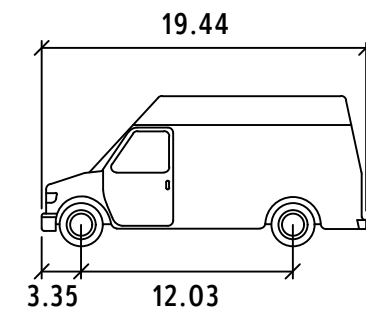

SU-30

	feet
Width	: 8.00
Track	: 8.00
Lock to Lock Time	: 6.0
Steering Angle	: 31.8

20' Cargo Van

	feet
Width	: 6.54
Track	: 6.54
Lock to Lock Time	: 6.0
Steering Angle	: 47.4