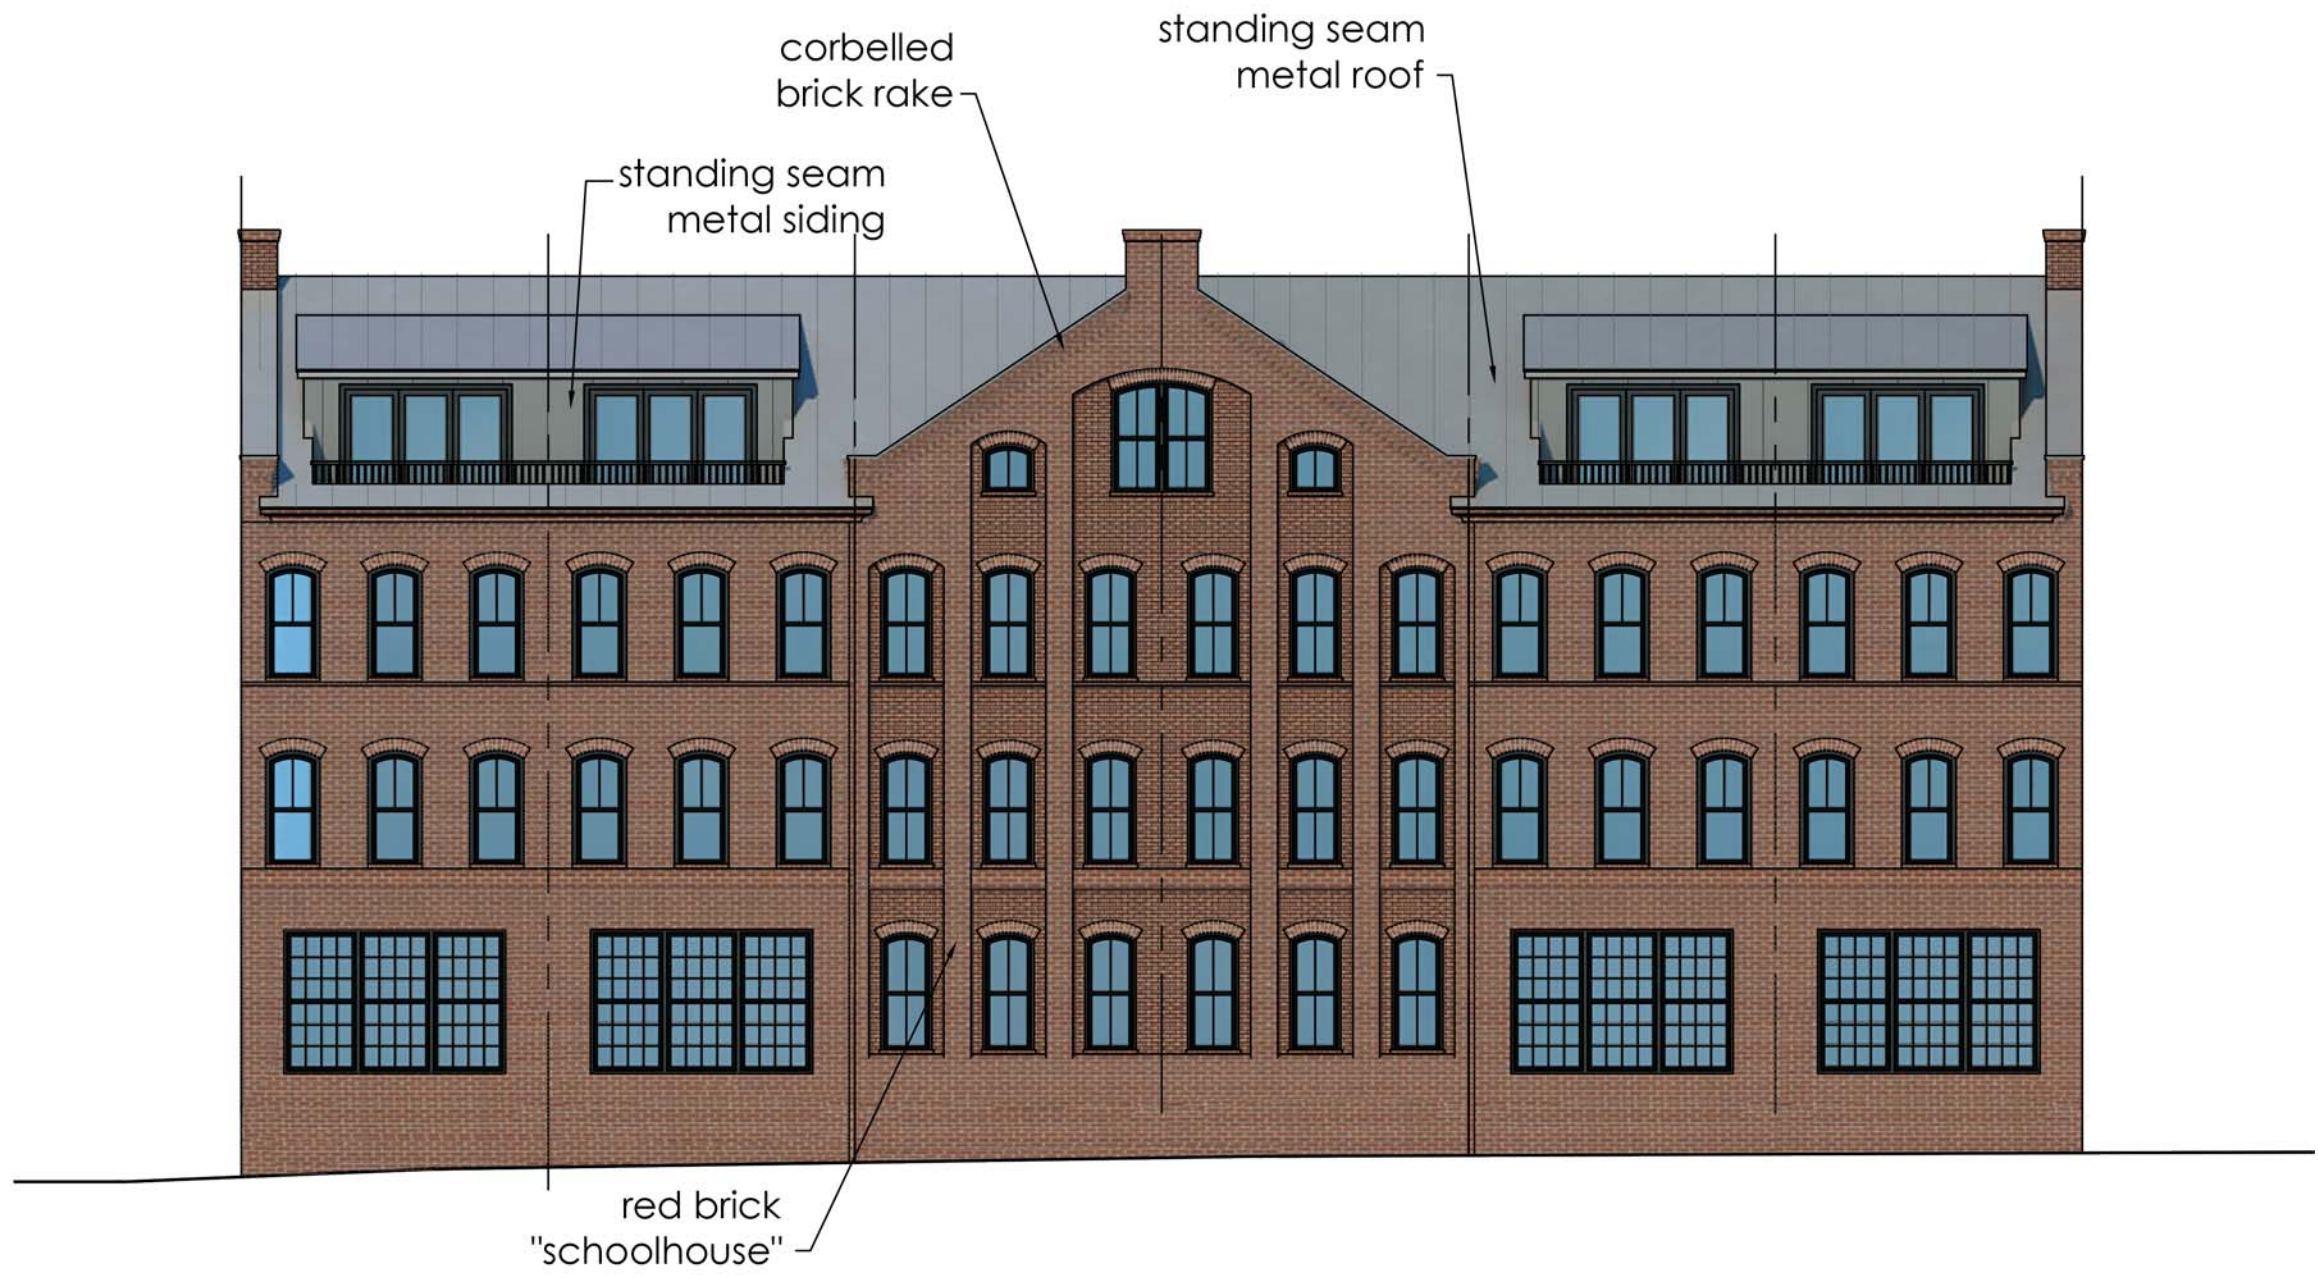

30' Alley Elevation - West end

1311 E Street, SE Washington DC 20003

30' Alley elevation - East end

1311 E Street, SE Washington DC 20003

12 October 2015

Small Alley elevation

1311 E Street, SE Washington DC 20003