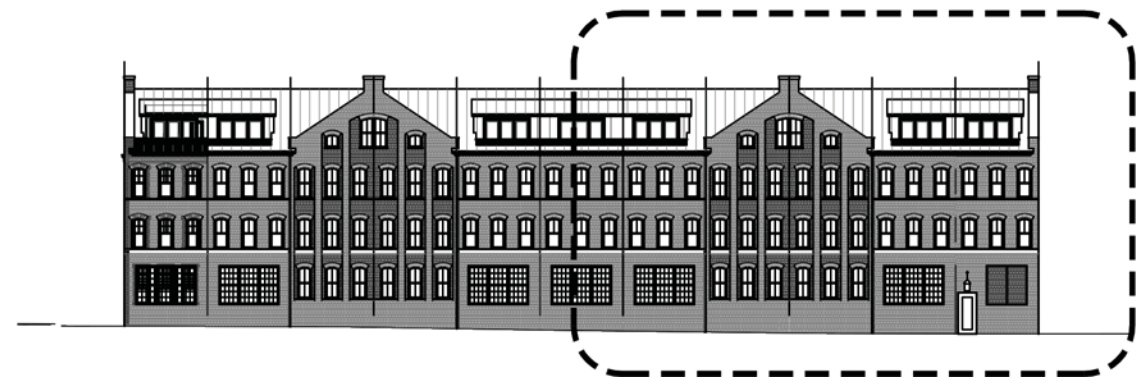

30' Alley Elevation - West end

1311 E Street, SE Washington DC 20003

30' Alley elevation - East end

1311 E Street, SE Washington DC 20003

12 October 2015

Small Alley elevation

1311 E Street, SE Washington DC 20003