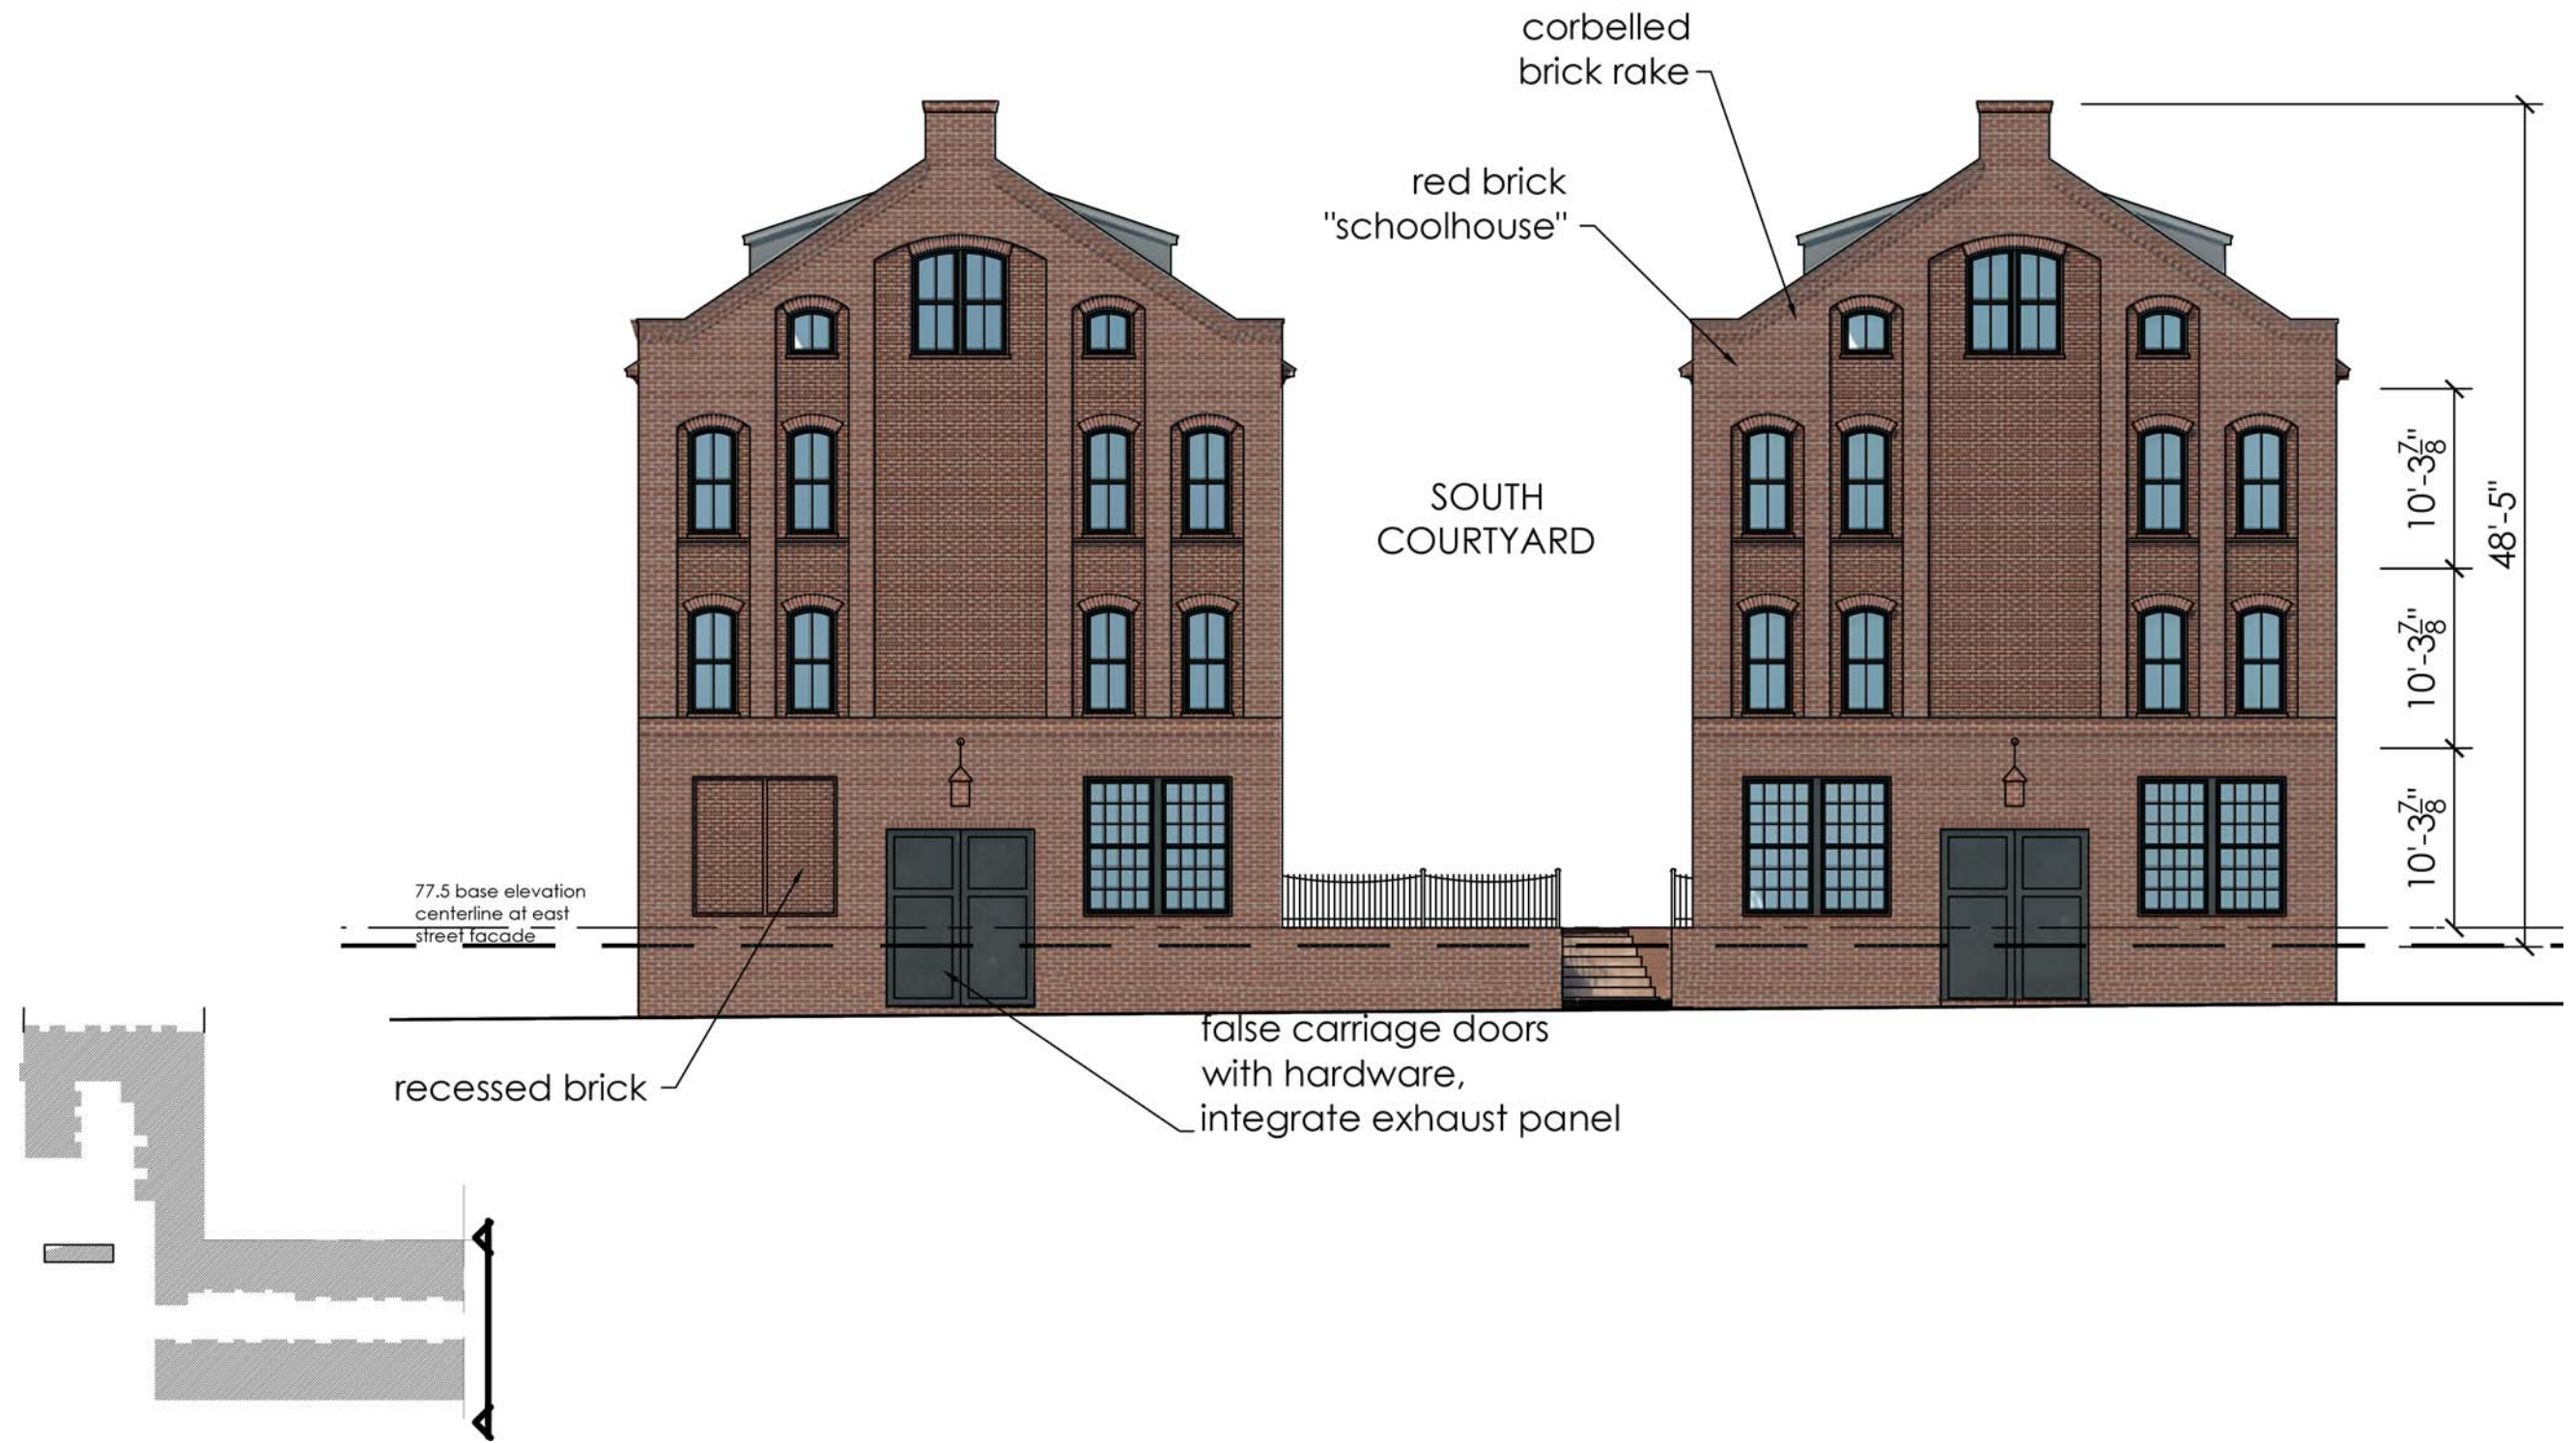

30' Alley Elevation - West end

1311 E Street, SE Washington DC 20003

30' Alley elevation - East end

1311 E Street, SE Washington DC 20003

12 October 2015

Small Alley elevation

1311 E Street, SE Washington DC 20003