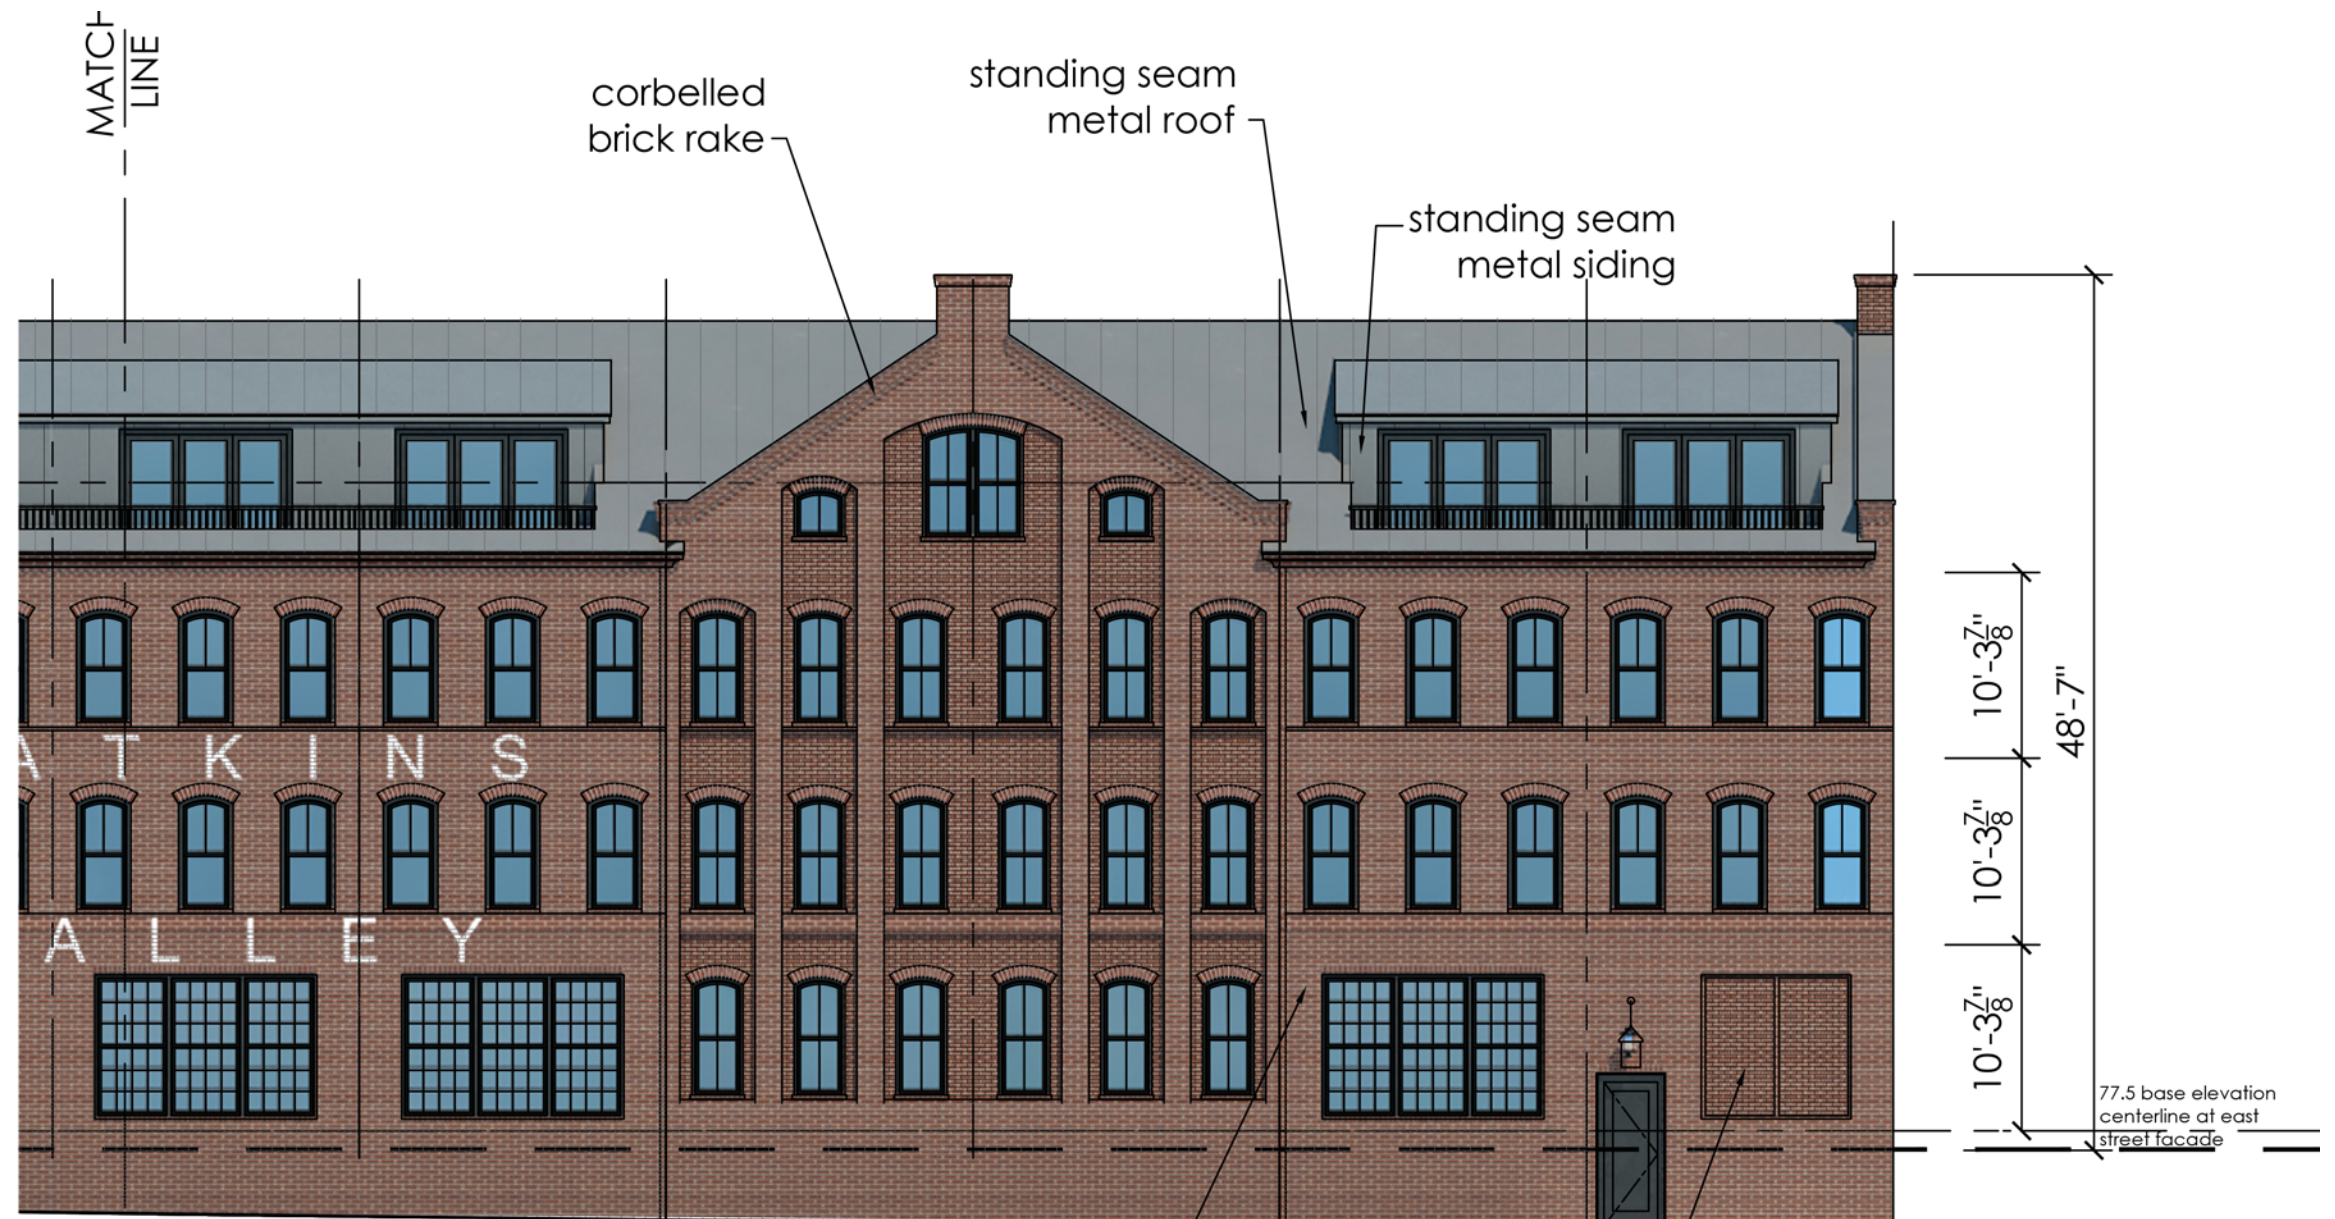

30' Alley Elevation - West end

1311 E Street, SE Washington DC 20003

30' Alley elevation - East end

1311 E Street, SE Washington DC 20003

12 October 2015

Small Alley elevation

1311 E Street, SE Washington DC 20003