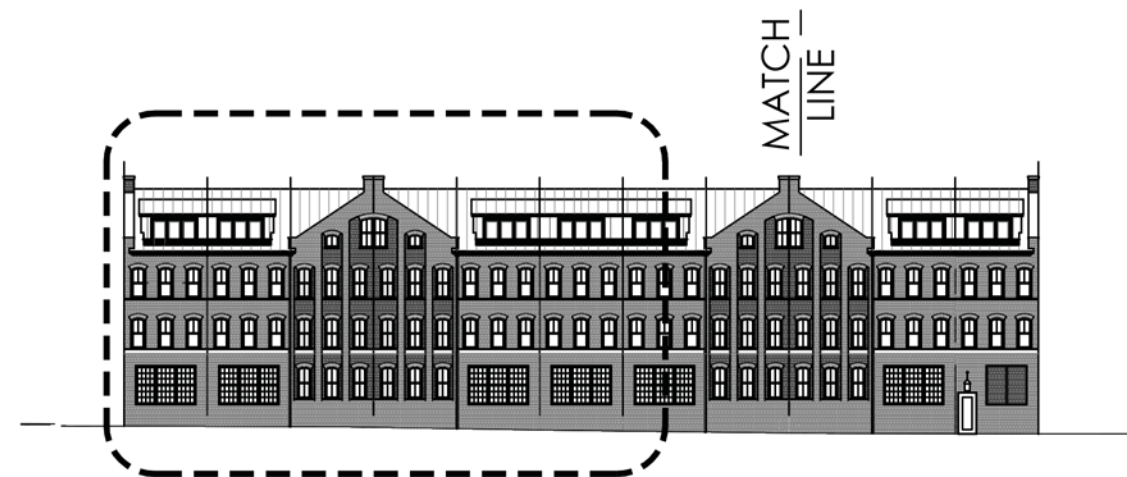

Mews looking south - East end

1311 E Street, SE Washington DC 20003

12 October 2015

A. 38
 ZONING COMMISSION
 District of Columbia
 CASE NO. 15-13
 EXHIBIT NO. 10B6

30' Alley Elevation - West end

1311 E Street, SE Washington DC 20003