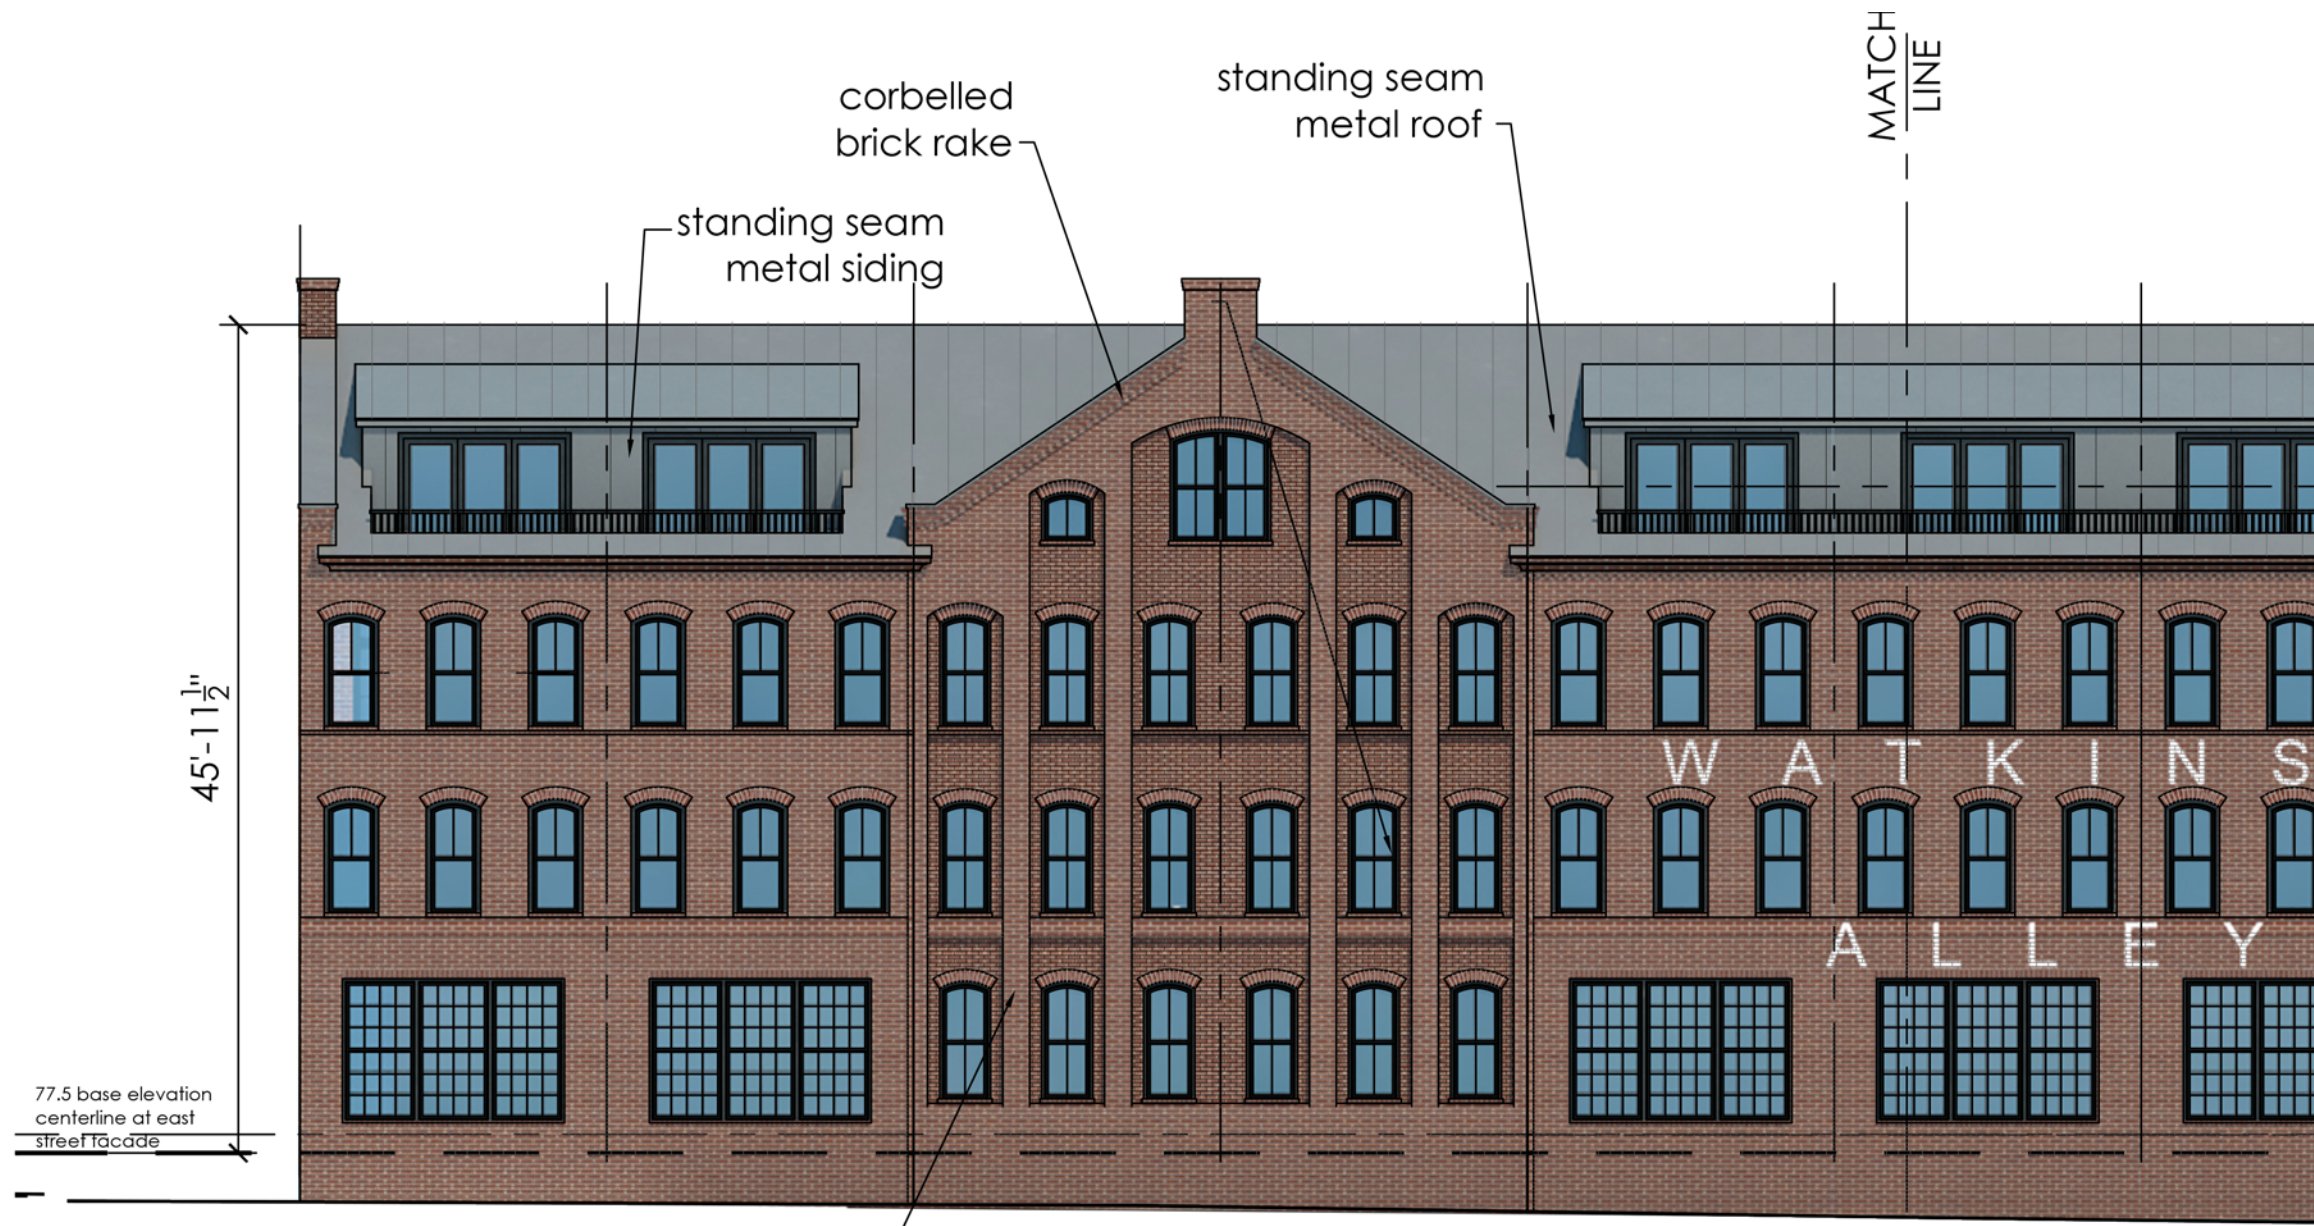

Mews looking south - East end

1311 E Street, SE Washington DC 20003

12 October 2015

A. 38
 ZONING COMMISSION
 District of Columbia
 CASE NO. 15-13
 EXHIBIT NO. 10B6

30' Alley Elevation - West end

1311 E Street, SE Washington DC 20003