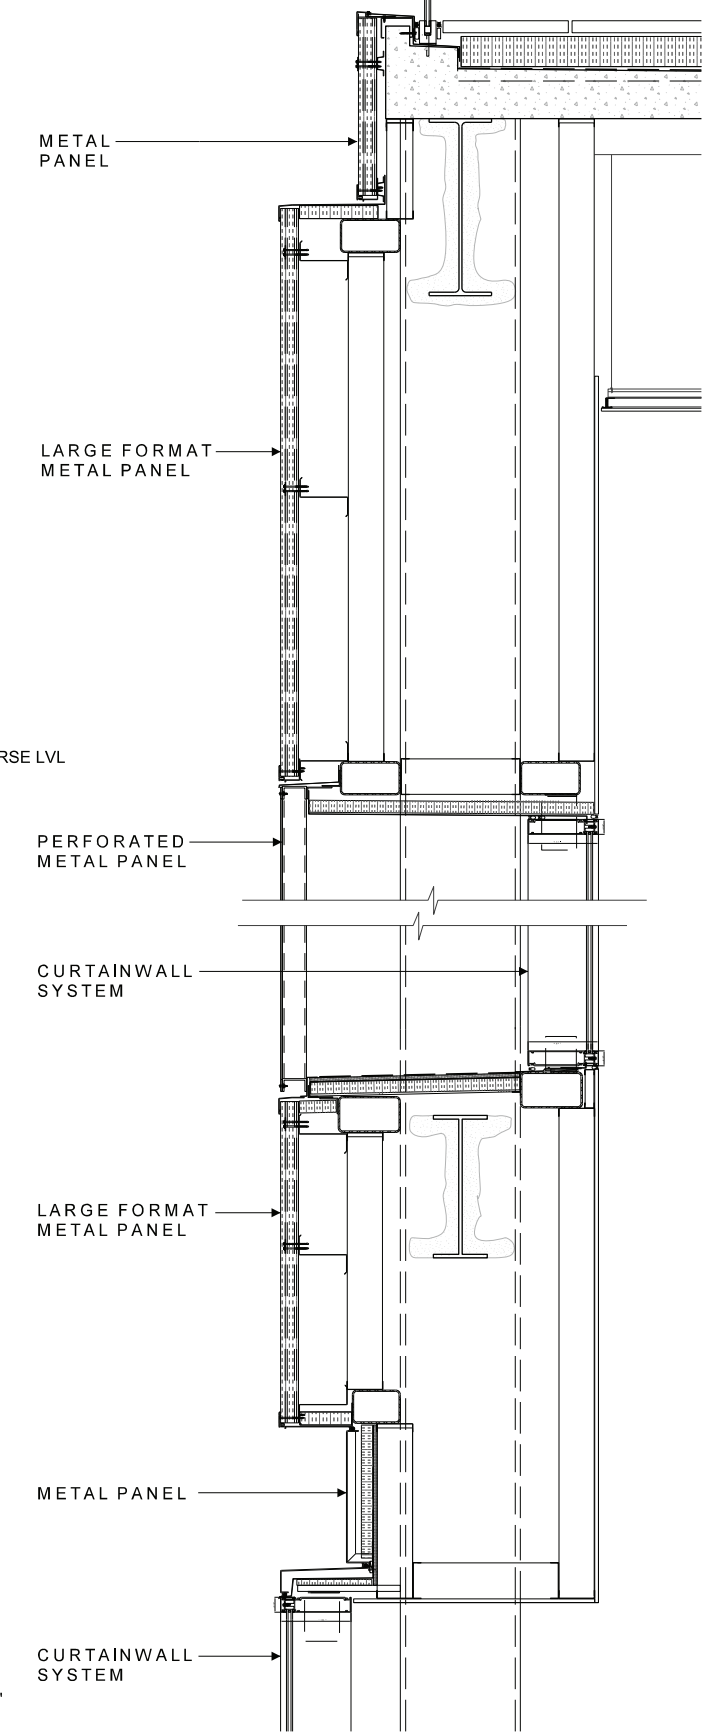

PARTIAL ELEVATION

1309 - 1329 5TH STREET NE WASHINGTON, DC

WALL SECTION

PUD SUBMISSION 2014 JULY 3
(REVISED 2015 JANUARY 30)

DETAILS AND IMAGES ARE FOR ILLUSTRATIVE PURPOSE ONLY AND SUBJECT TO CHANGE IN FINAL DESIGN.

SECTION DETAILS

THEATER WALL SECTION A 15