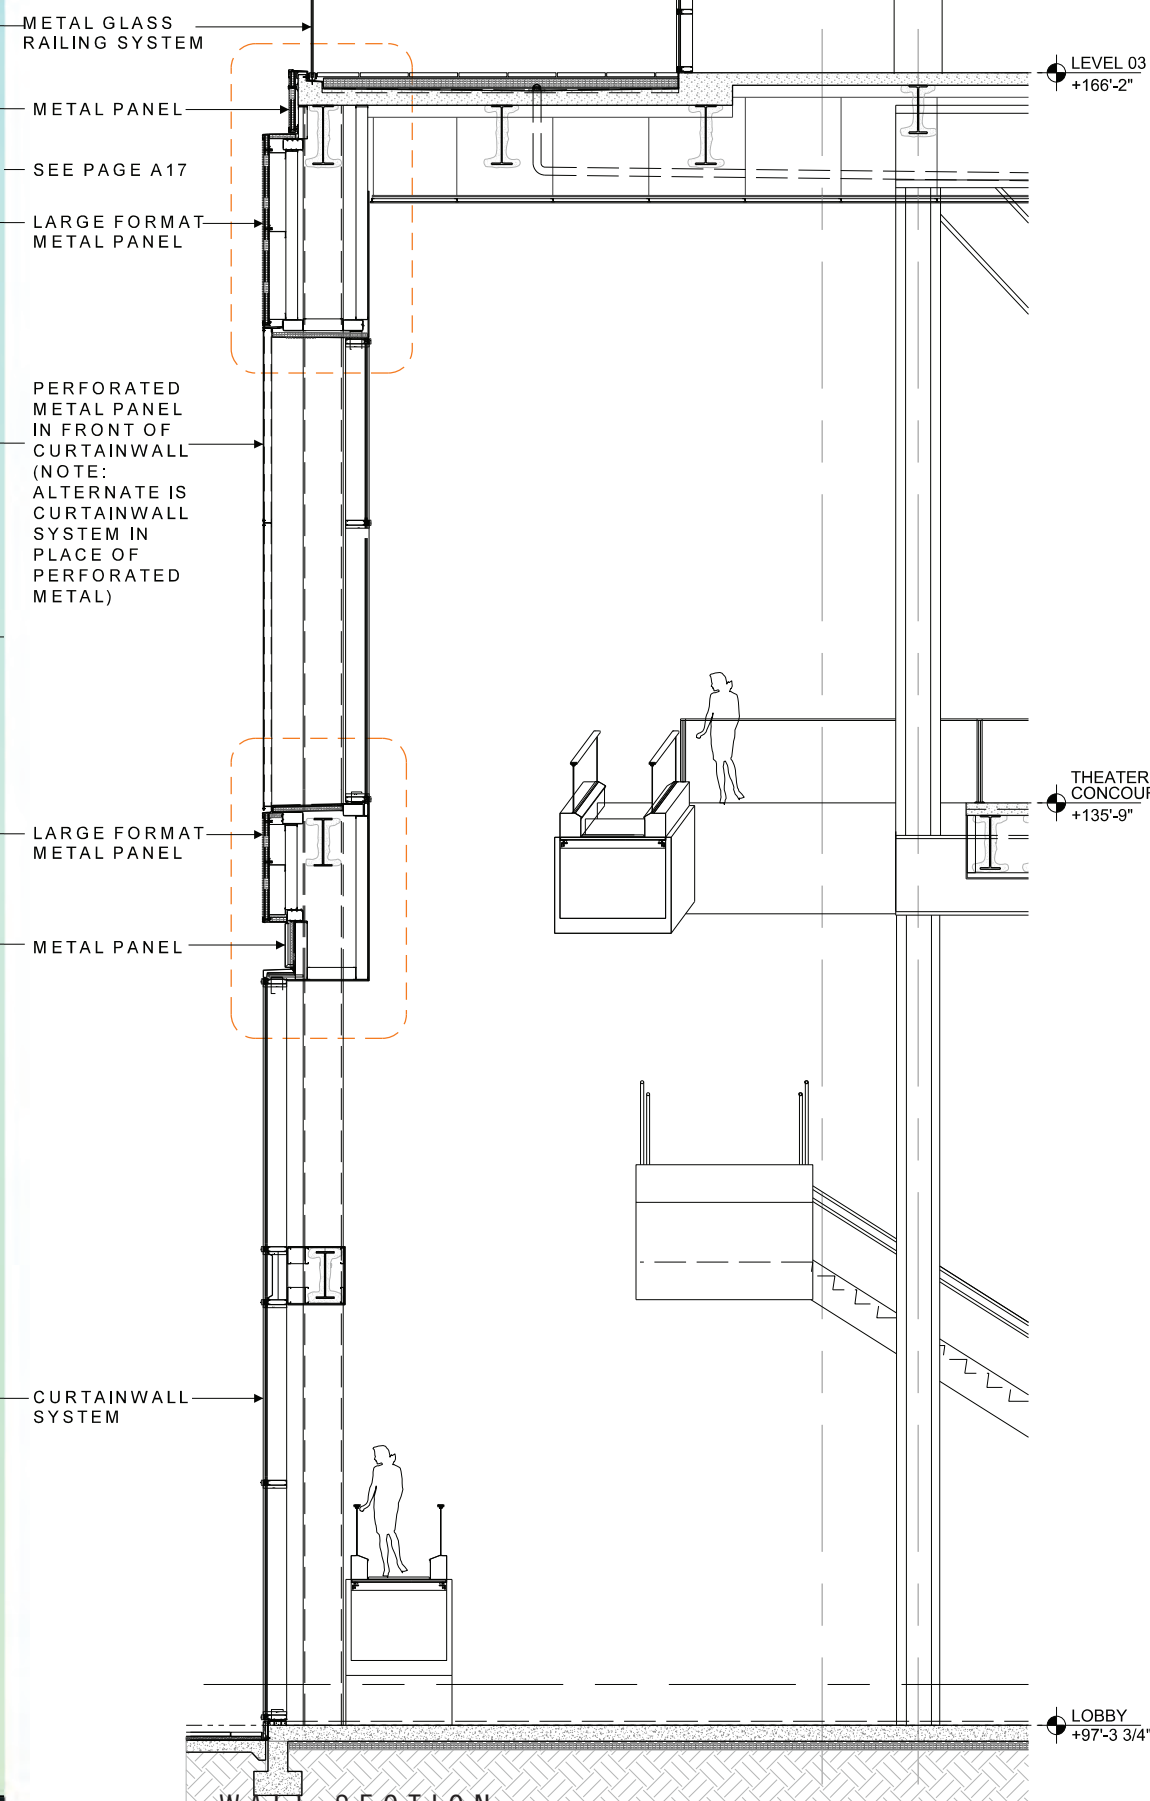

PARTIAL ELEVATION

1309 - 1329 5TH STREET NE WASHINGTON, DC

WALL SECTION

PUD SUBMISSION 2014 JULY 3
(REVISED 2015 JANUARY 30)

DETAILS AND IMAGES ARE FOR ILLUSTRATIVE PURPOSE ONLY AND SUBJECT TO CHANGE IN FINAL DESIGN.

SECTION DETAILS

THEATER WALL SECTION A 15