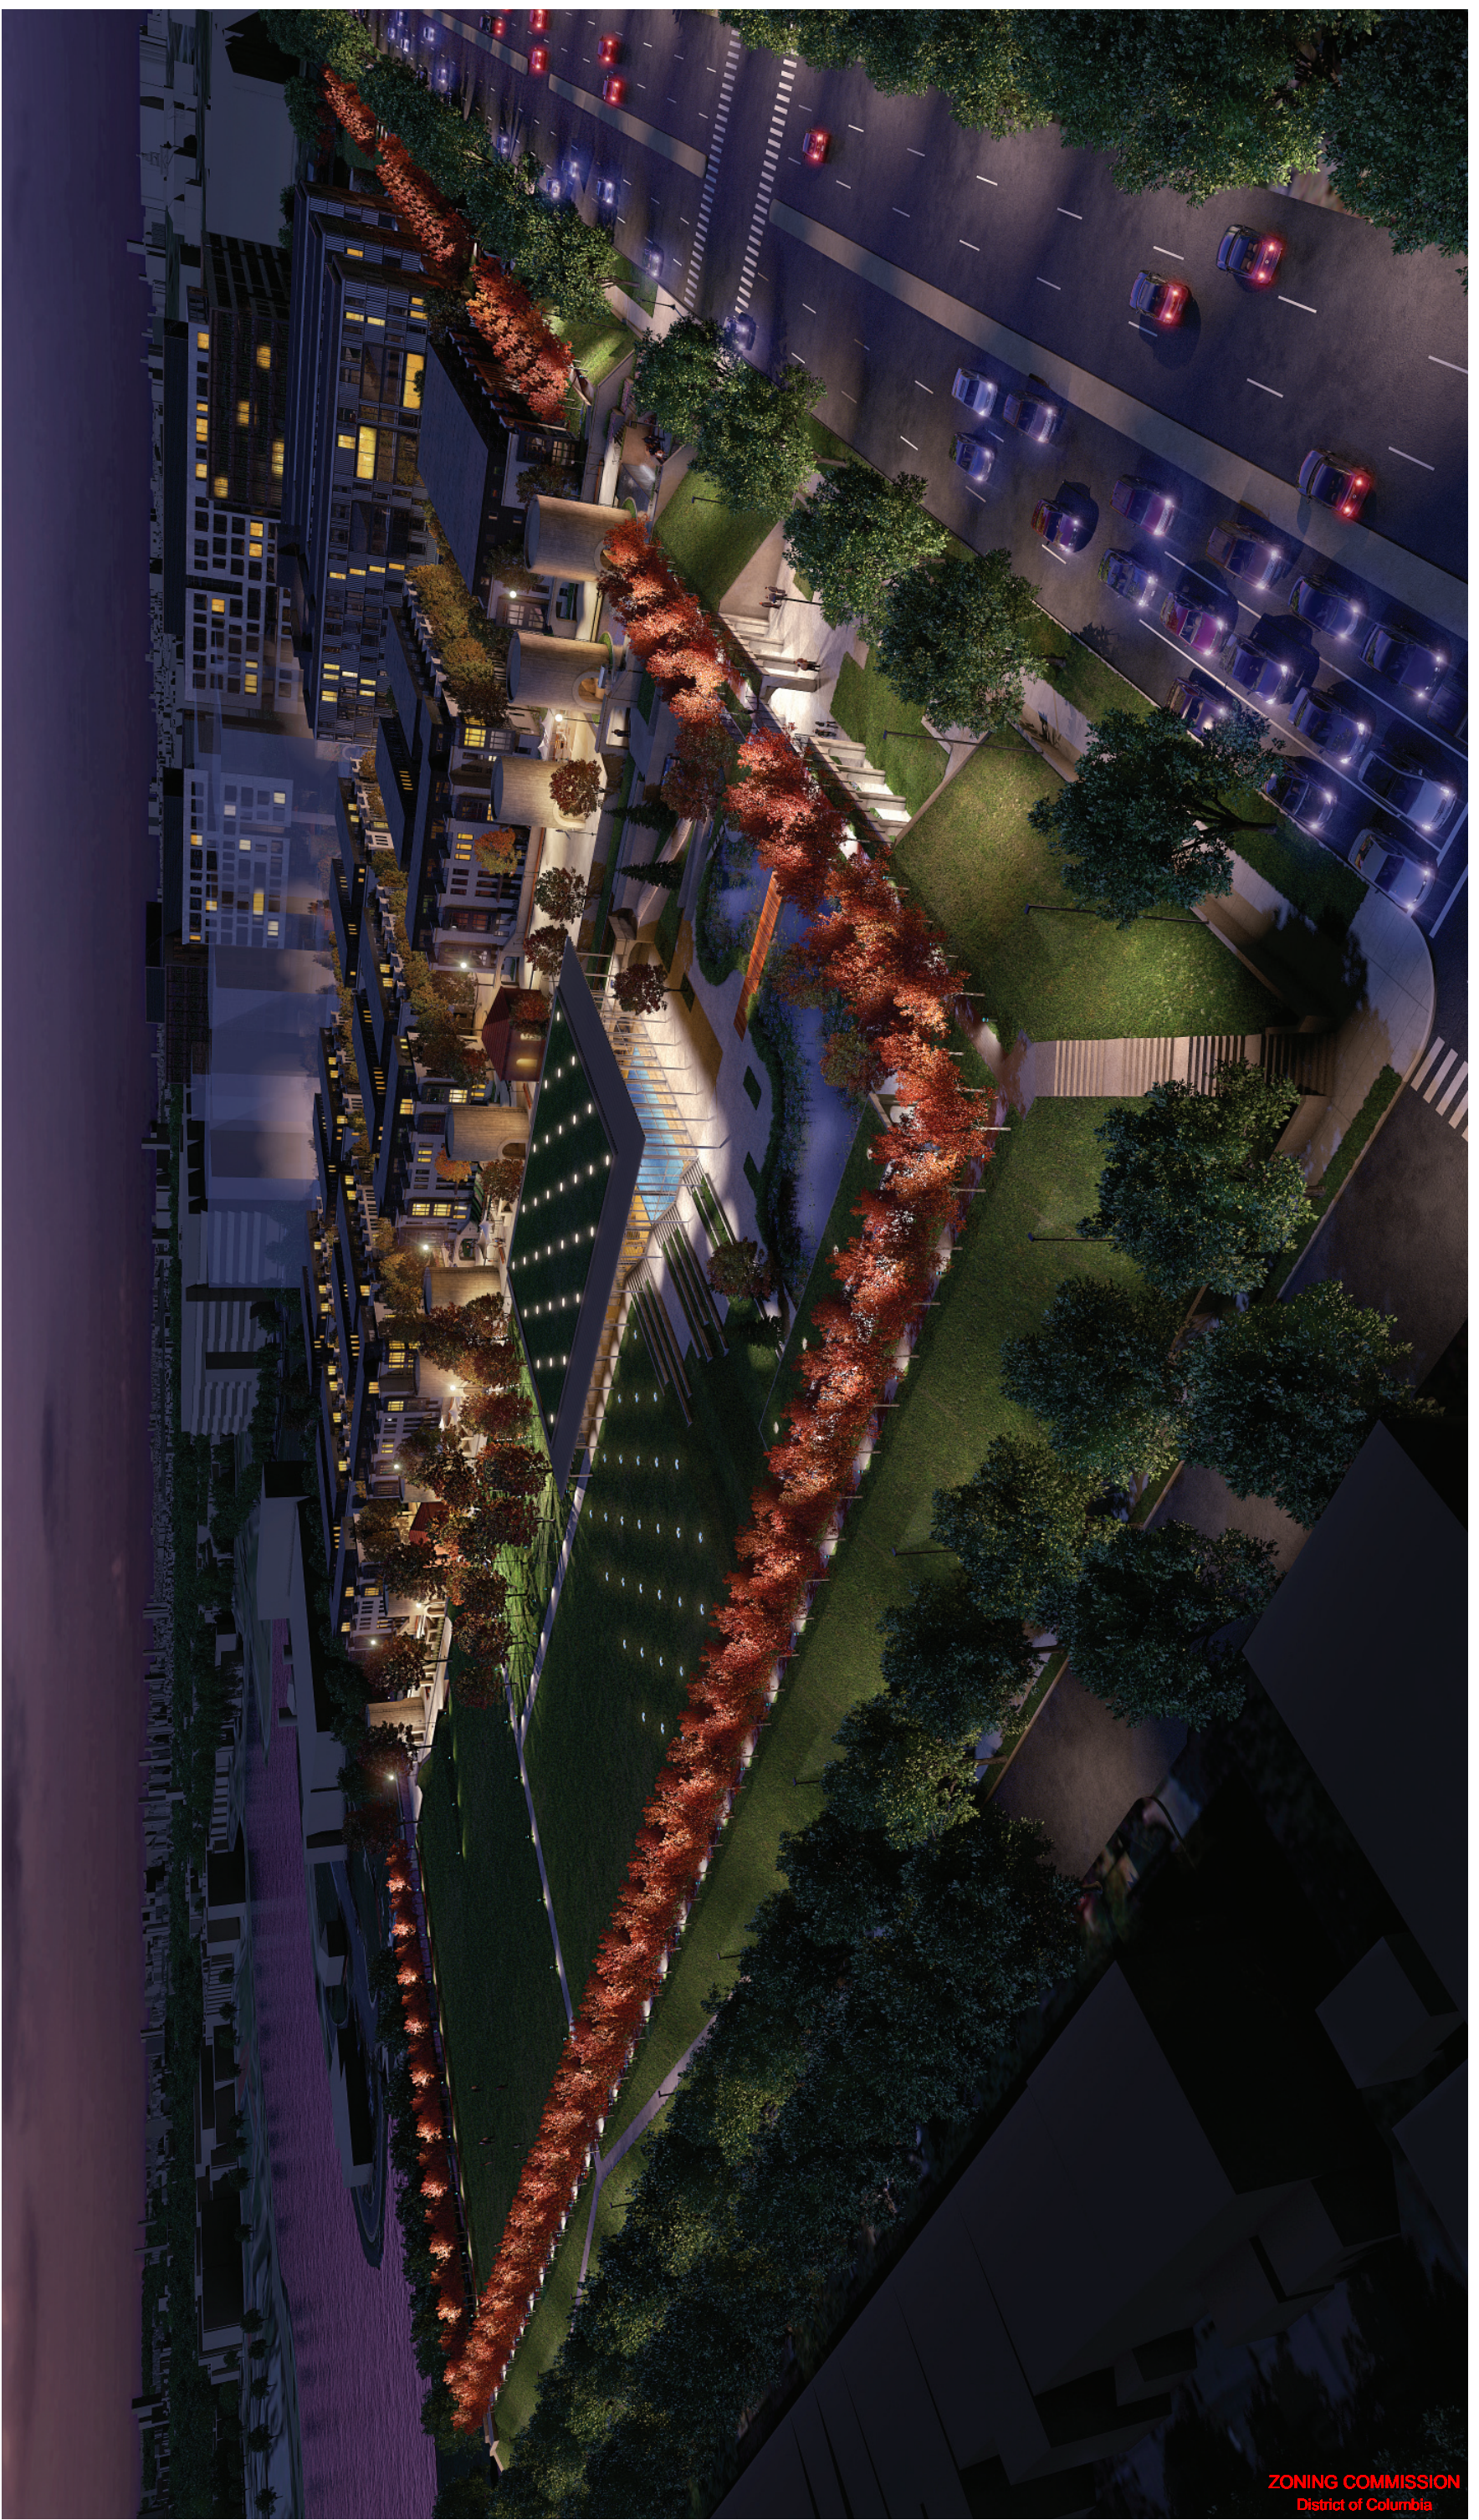

EE&K a Perkins Eastman company

NIGHTTIME RENDERING

ZONING COMMISSION
District of Columbia
CASE NO.13-14
EXHIBIT NO.32A1A3

Park View

US Soldiers Home

The Catholic University of America

Washington Hospital Center

Veterans Affairs Medical Center

Park Place

Children's Hospital

Trinity College

Pleasant Plains

Stronghold

Glenwood Cemetery

Howard University

Bloomingdale

LeDroit Park

SCALE
0' 50' 100'