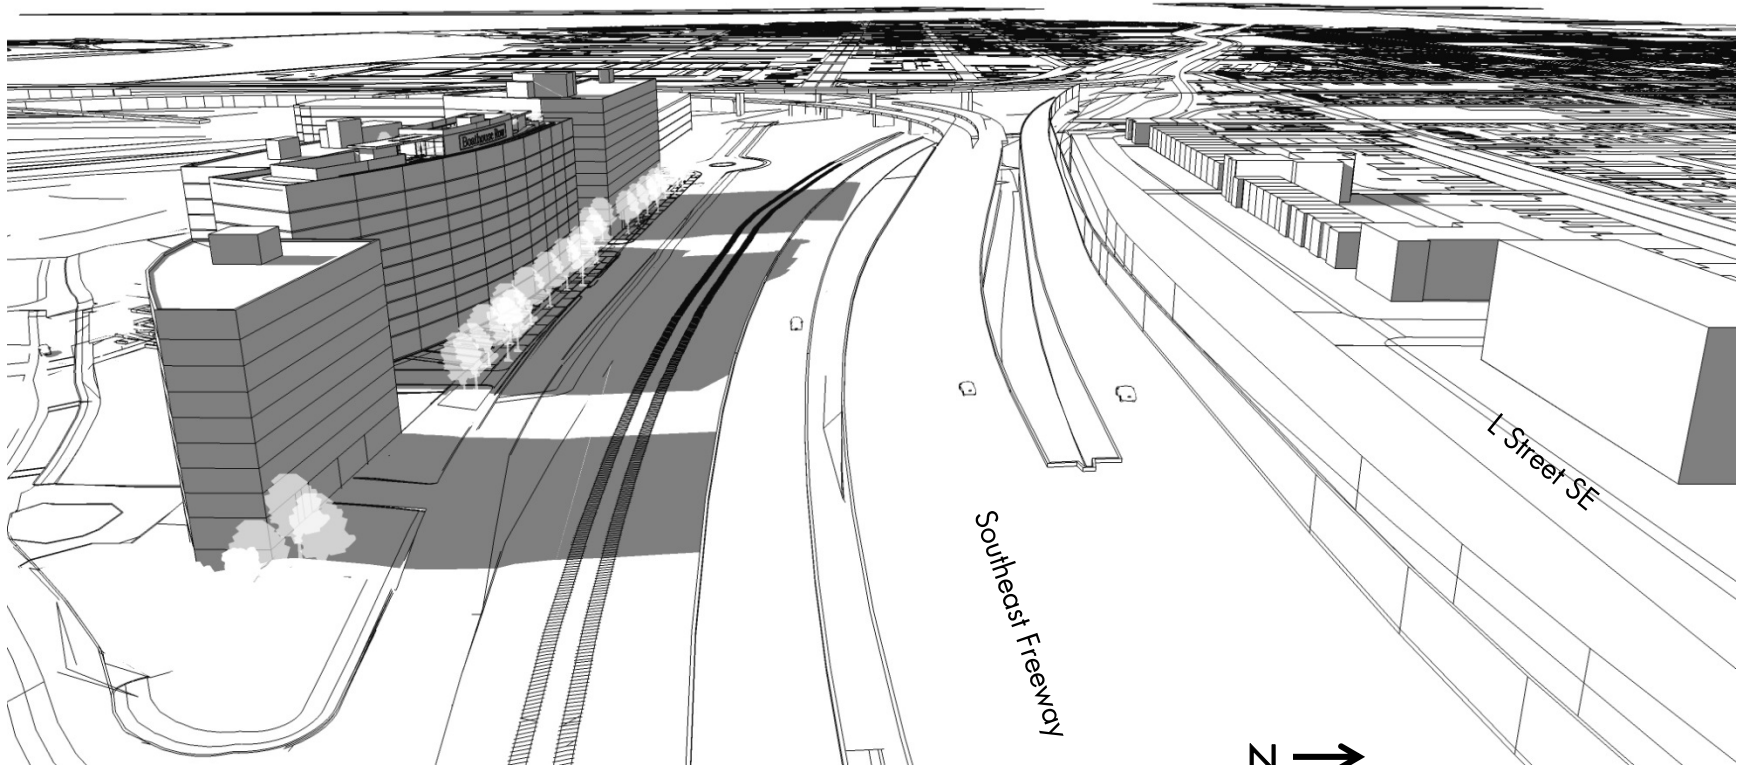

EXHIBIT F: 1333 M Street Solar Study

Revised with Penthouses 12-22-14

Winter Solstice, December 21st

Sunrise 8:00 am

Mid-day 12:00 pm

Sunset 4:00 pm

EXHIBIT F: 1333 M Street Solar Study

Revised with Penthouses 12-22-14

Spring & Autumn Equinoxes, March 20th & September 23rd

Sunrise 7:00 am

Mid-day 12:00 pm

Sunset 6:00 pm

EXHIBIT F: 1333 M Street Solar Study

Revised with Penthouses 12-22-14

Summer Solstice, June 21st

Mid-day 12:00 pm