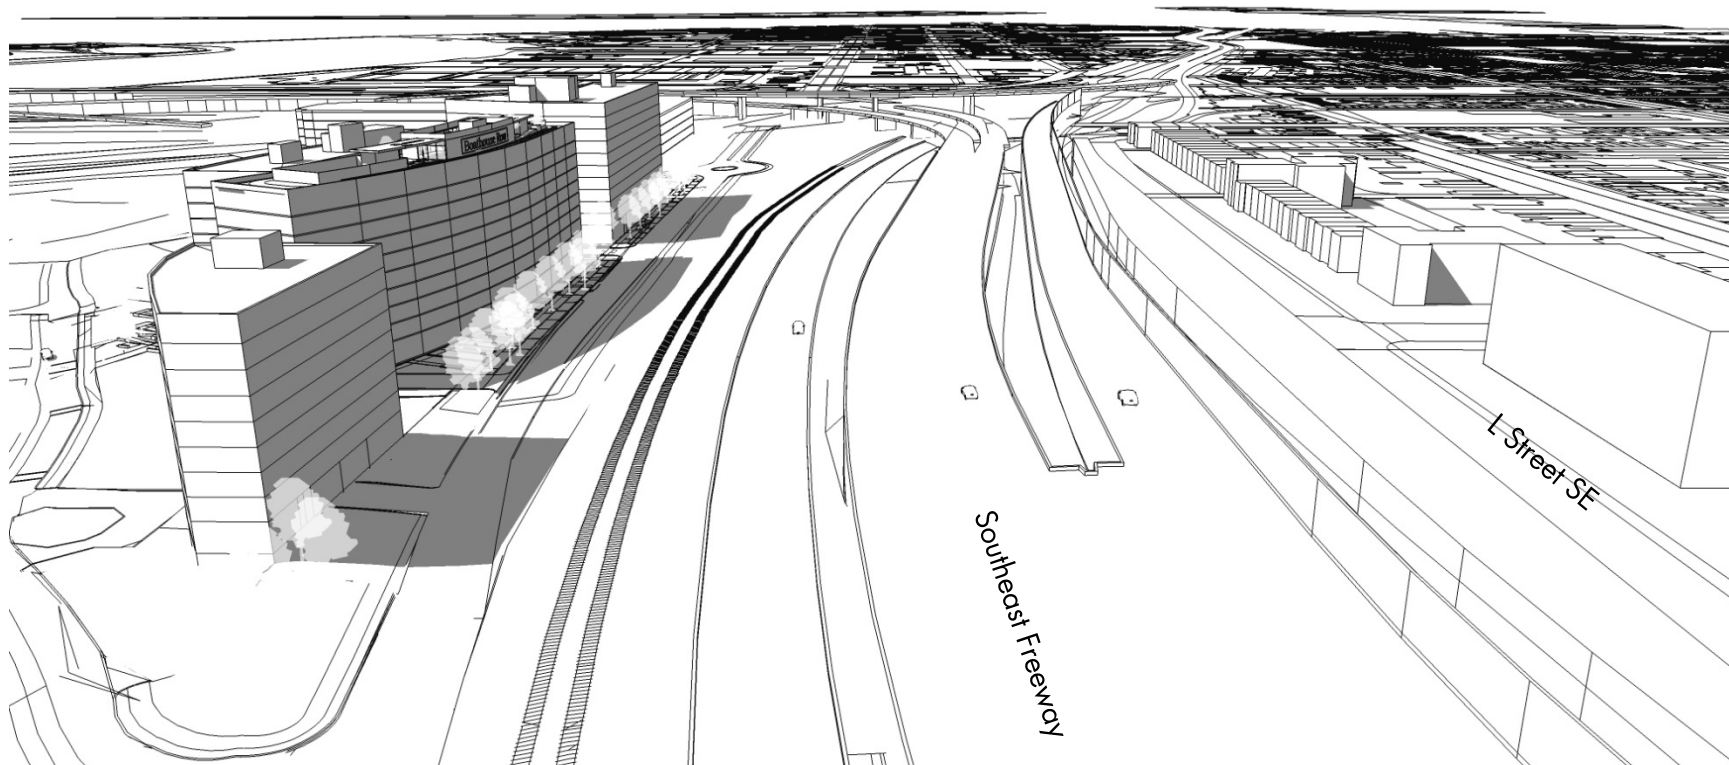

EXHIBIT F: 1333 M Street Solar Study

Revised with Penthouses 12-22-14

Winter Solstice, December 21st

Sunrise 8:00 am

Mid-day 12:00 pm

Sunset 4:00 pm

EXHIBIT F: 1333 M Street Solar Study

Revised with Penthouses 12-22-14

Spring & Autumn Equinoxes, March 20th & September 23rd

Sunrise 7:00 am

Mid-day 12:00 pm

Sunset 6:00 pm

EXHIBIT F: 1333 M Street Solar Study

Revised with Penthouses 12-22-14

Summer Solstice, June 21st

Mid-day 12:00 pm