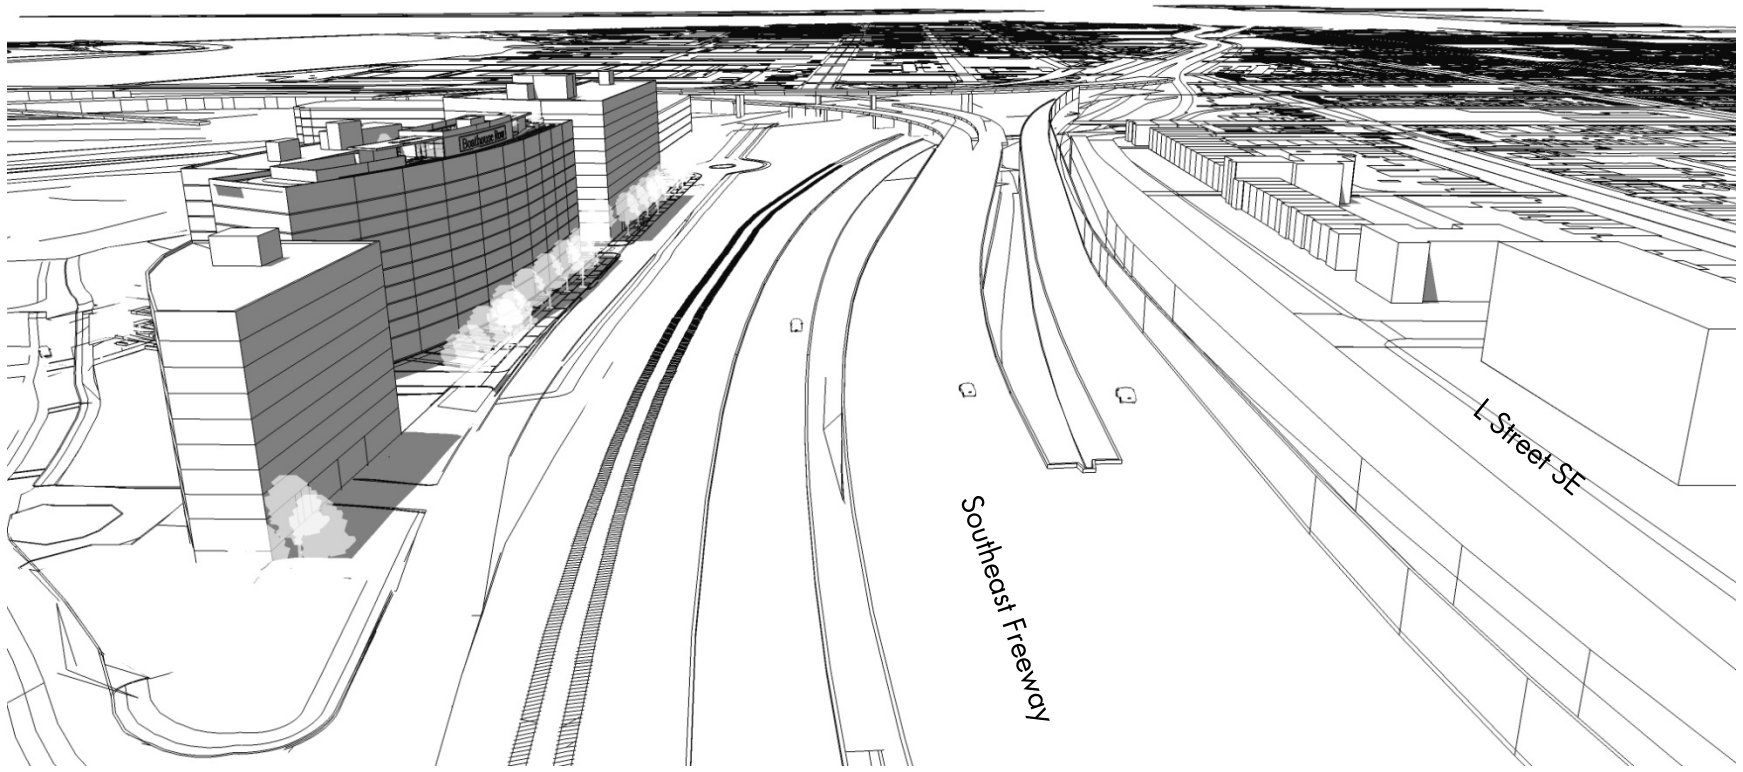

Spring & Autumn Equinoxes, March 20th & September 23rd

Sunrise 7:00 am

Mid-day 12:00 pm

Sunset 6:00 pm

EXHIBIT F: 1333 M Street Solar Study

Revised with Penthouses 12-22-14

Summer Solstice, June 21st

Mid-day 12:00 pm