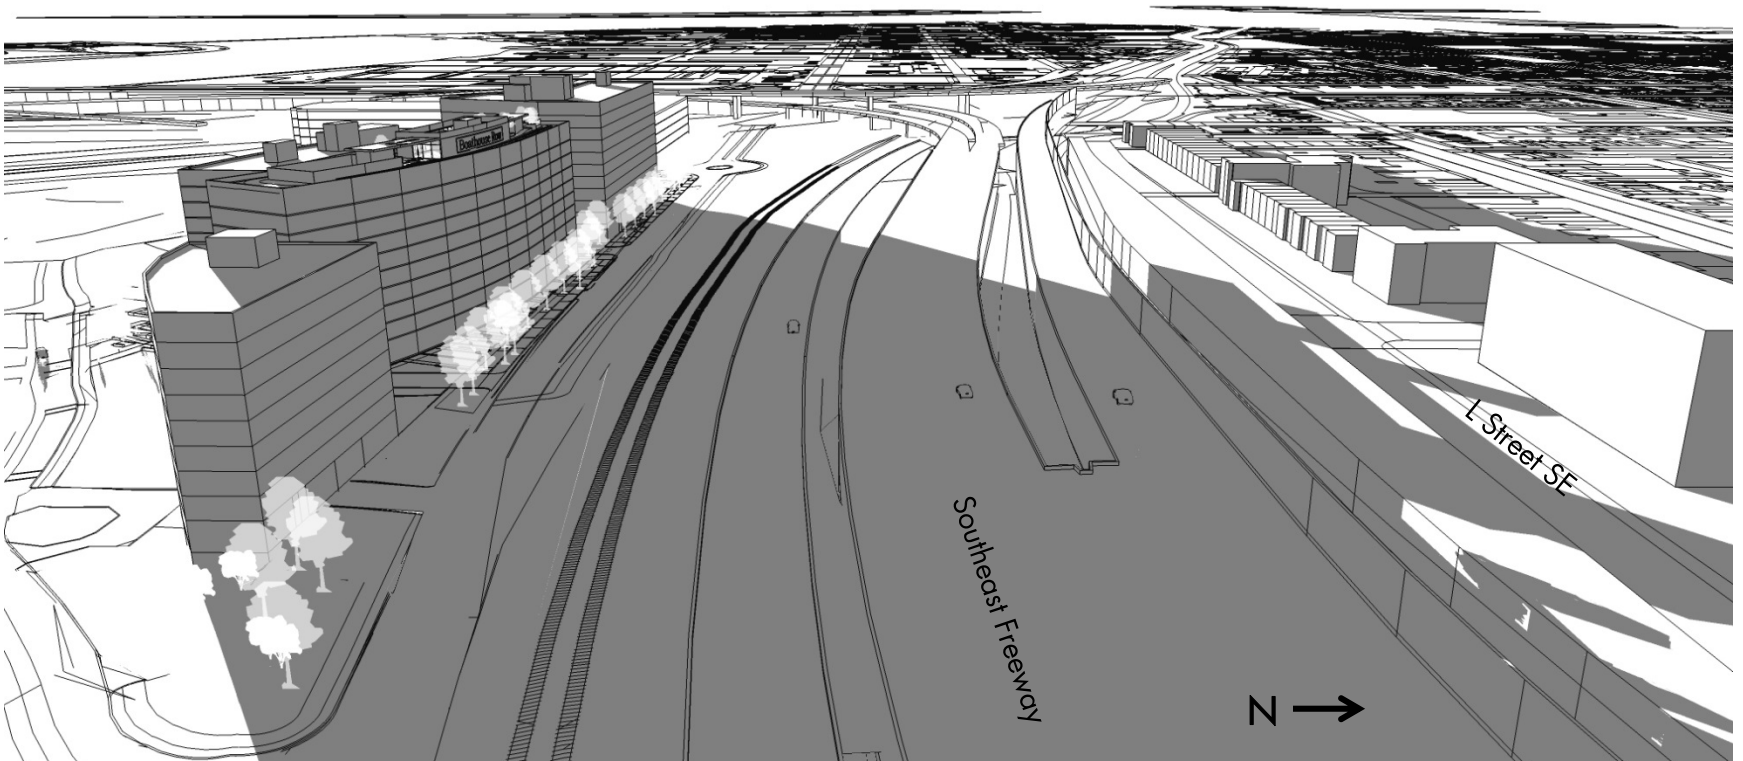

EXHIBIT F: 1333 M Street Solar Study

Revised with Penthouses 12-22-14

Winter Solstice, December 21st

Sunrise 8:00 am

Mid-day 12:00 pm

Sunset 4:00 pm

EXHIBIT F: 1333 M Street Solar Study

Revised with Penthouses 12-22-14

Spring & Autumn Equinoxes, March 20th & September 23rd

Sunrise 7:00 am

Mid-day 12:00 pm

Sunset 6:00 pm

EXHIBIT F: 1333 M Street Solar Study

Revised with Penthouses 12-22-14

Summer Solstice, June 21st

Mid-day 12:00 pm