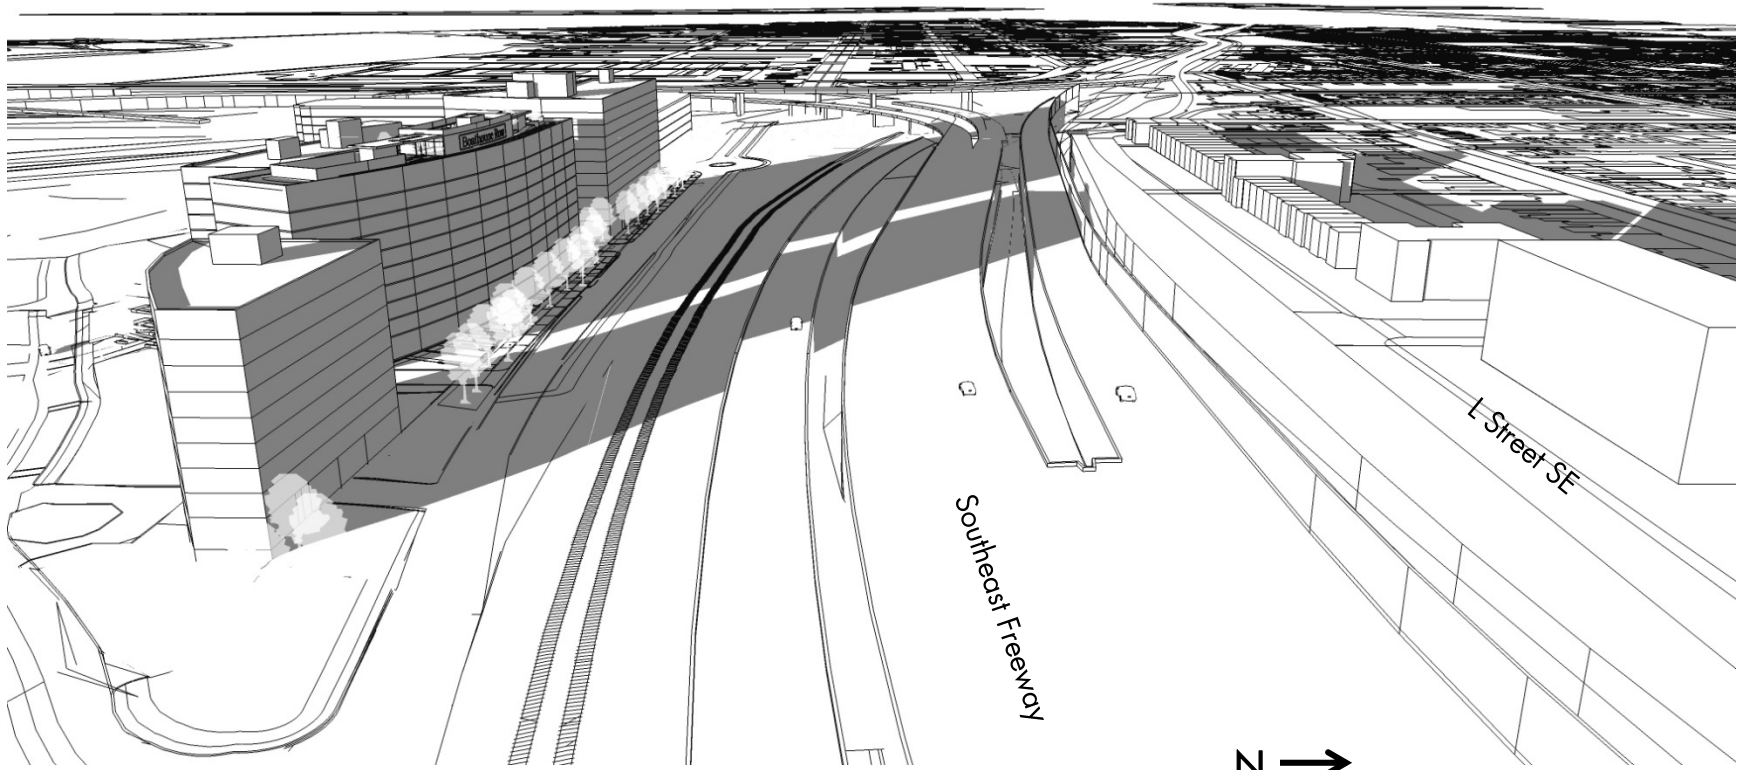

EXHIBIT F: 1333 M Street Solar Study

Revised with Penthouses 12-22-14

Winter Solstice, December 21st

Sunrise 8:00 am

Mid-day 12:00 pm

Sunset 4:00 pm

EXHIBIT F: 1333 M Street Solar Study

Revised with Penthouses 12-22-14

Spring & Autumn Equinoxes, March 20th & September 23rd

Sunrise 7:00 am

Mid-day 12:00 pm

Sunset 6:00 pm

EXHIBIT F: 1333 M Street Solar Study

Revised with Penthouses 12-22-14

Summer Solstice, June 21st

Mid-day 12:00 pm