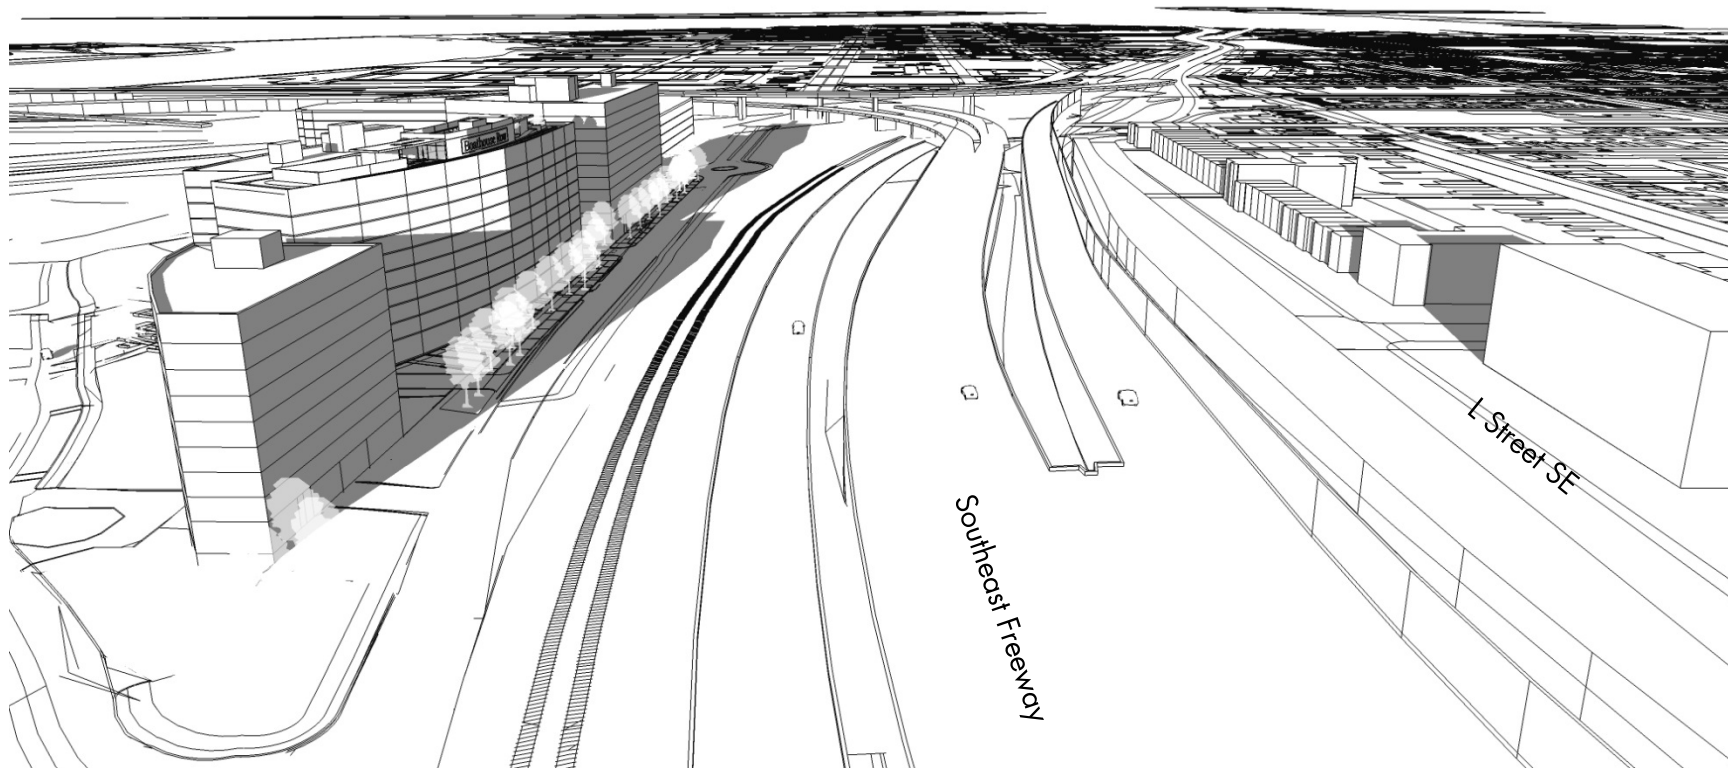

EXHIBIT F: 1333 M Street Solar Study

Revised with Penthouses 12-22-14

Winter Solstice, December 21st

Sunrise 8:00 am

Mid-day 12:00 pm

Sunset 4:00 pm

EXHIBIT F: 1333 M Street Solar Study

Revised with Penthouses 12-22-14

Spring & Autumn Equinoxes, March 20th & September 23rd

Sunrise 7:00 am

Mid-day 12:00 pm

Sunset 6:00 pm

EXHIBIT F: 1333 M Street Solar Study

Revised with Penthouses 12-22-14

Summer Solstice, June 21st

Mid-day 12:00 pm