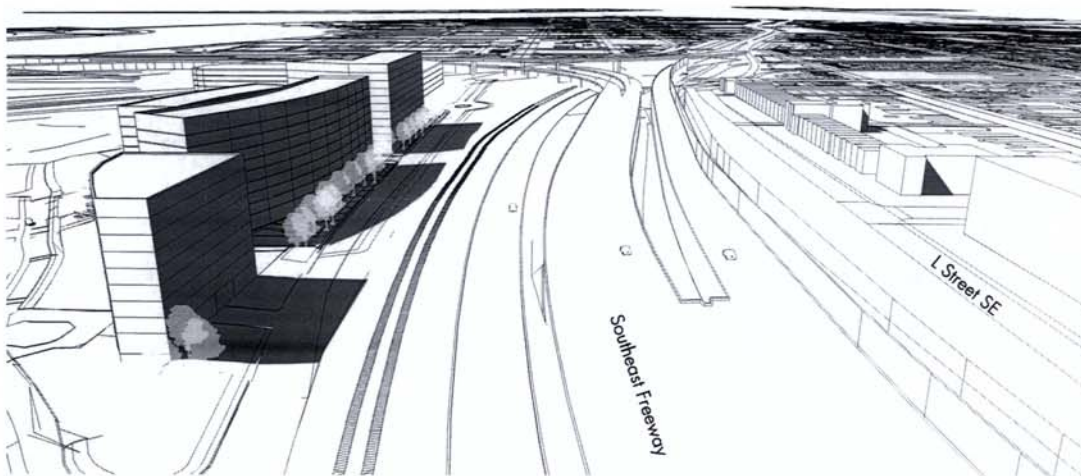

1333 M Street Solar Study

Winter Solstice, December 21st

Sunrise 8:00 am

Mid-day 12:00 pm

Sunset 4:00 pm

1333 M Street Solar Study

Spring & Autumn Equinoxes, March 20th & September 23rd

Sunrise 7:00 am

Mid-day 12:00 pm

Sunset 6:00 pm

1333 M Street Solar Study

Summer Solstice, June 21st

Mid-day 12:00 pm