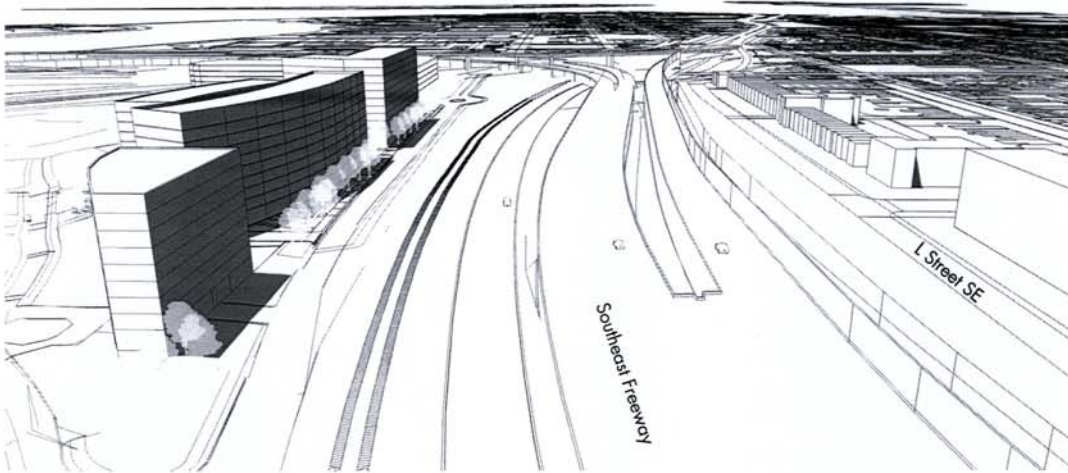

Mid-day 12:00 pm

Sunset 6:00 pm

1333 M Street Solar Study

Summer Solstice, June 21st

Mid-day 12:00 pm