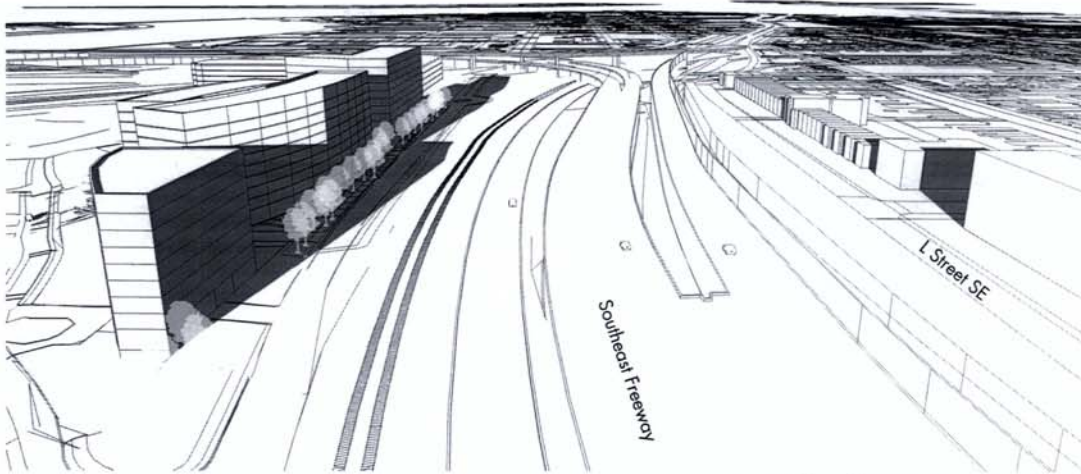

1333 M Street Solar Study

Winter Solstice, December 21st

Sunrise 8:00 am

Mid-day 12:00 pm

Sunset 4:00 pm

1333 M Street Solar Study

Spring & Autumn Equinoxes, March 20th & September 23rd

Sunrise 7:00 am

Mid-day 12:00 pm

Sunset 6:00 pm

1333 M Street Solar Study

Summer Solstice, June 21st

Mid-day 12:00 pm