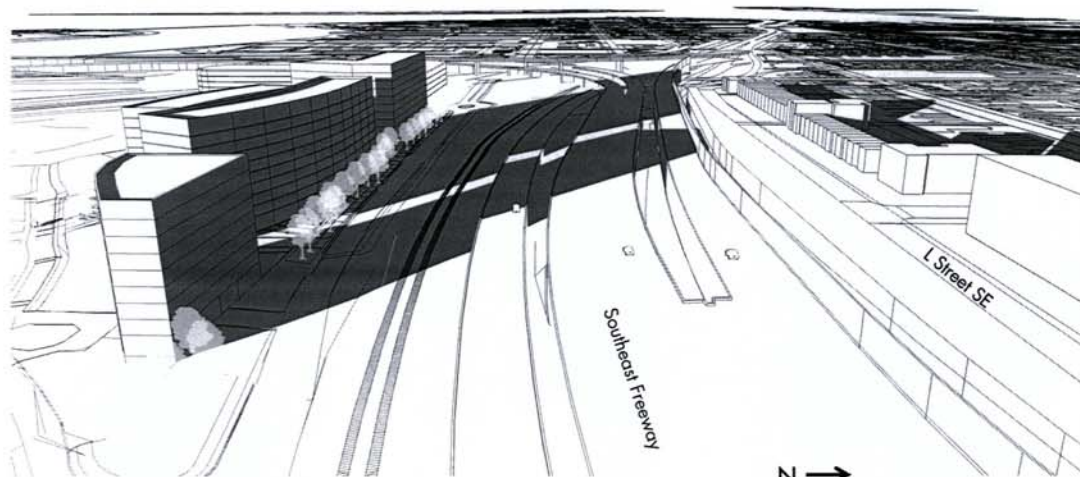

1333 M Street Solar Study

Winter Solstice, December 21st

Sunrise 8:00 am

Mid-day 12:00 pm

Sunset 4:00 pm

1333 M Street Solar Study

Spring & Autumn Equinoxes, March 20th & September 23rd

Sunrise 7:00 am

Mid-day 12:00 pm

Sunset 6:00 pm

1333 M Street Solar Study

Summer Solstice, June 21st

Mid-day 12:00 pm