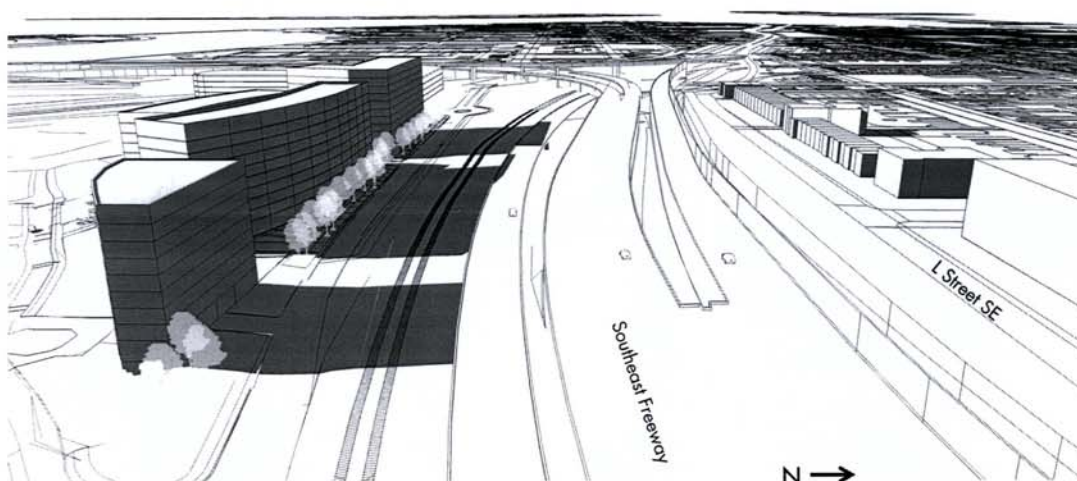

1333 M Street Solar Study

Winter Solstice, December 21st

Sunrise 8:00 am

Mid-day 12:00 pm

Sunset 4:00 pm

1333 M Street Solar Study

Spring & Autumn Equinoxes, March 20th & September 23rd

Sunrise 7:00 am

Mid-day 12:00 pm

Sunset 6:00 pm

1333 M Street Solar Study

Summer Solstice, June 21st

Mid-day 12:00 pm