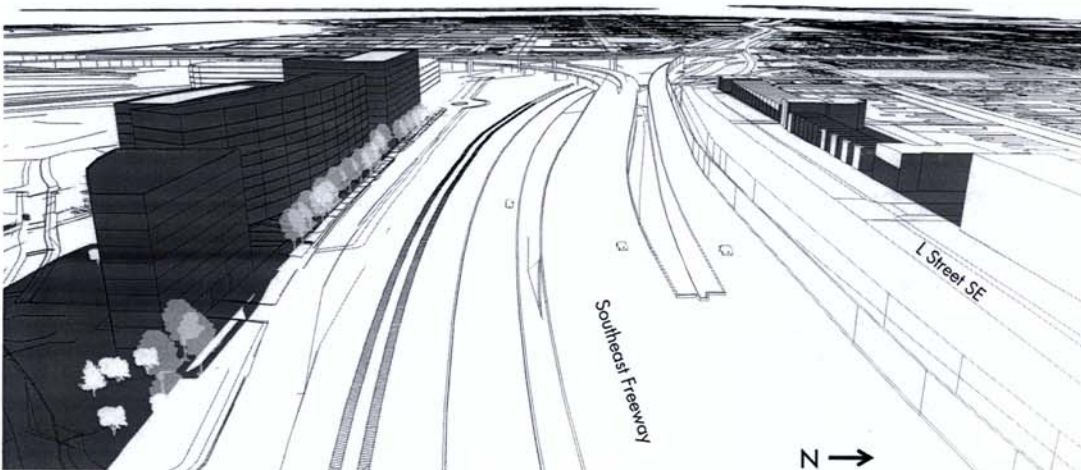

1333 M Street Solar Study

Winter Solstice, December 21st

Sunrise 8:00 am

Mid-day 12:00 pm

Sunset 4:00 pm

1333 M Street Solar Study

Spring & Autumn Equinoxes, March 20th & September 23rd

Sunrise 7:00 am

Mid-day 12:00 pm

Sunset 6:00 pm

1333 M Street Solar Study

Summer Solstice, June 21st

Mid-day 12:00 pm