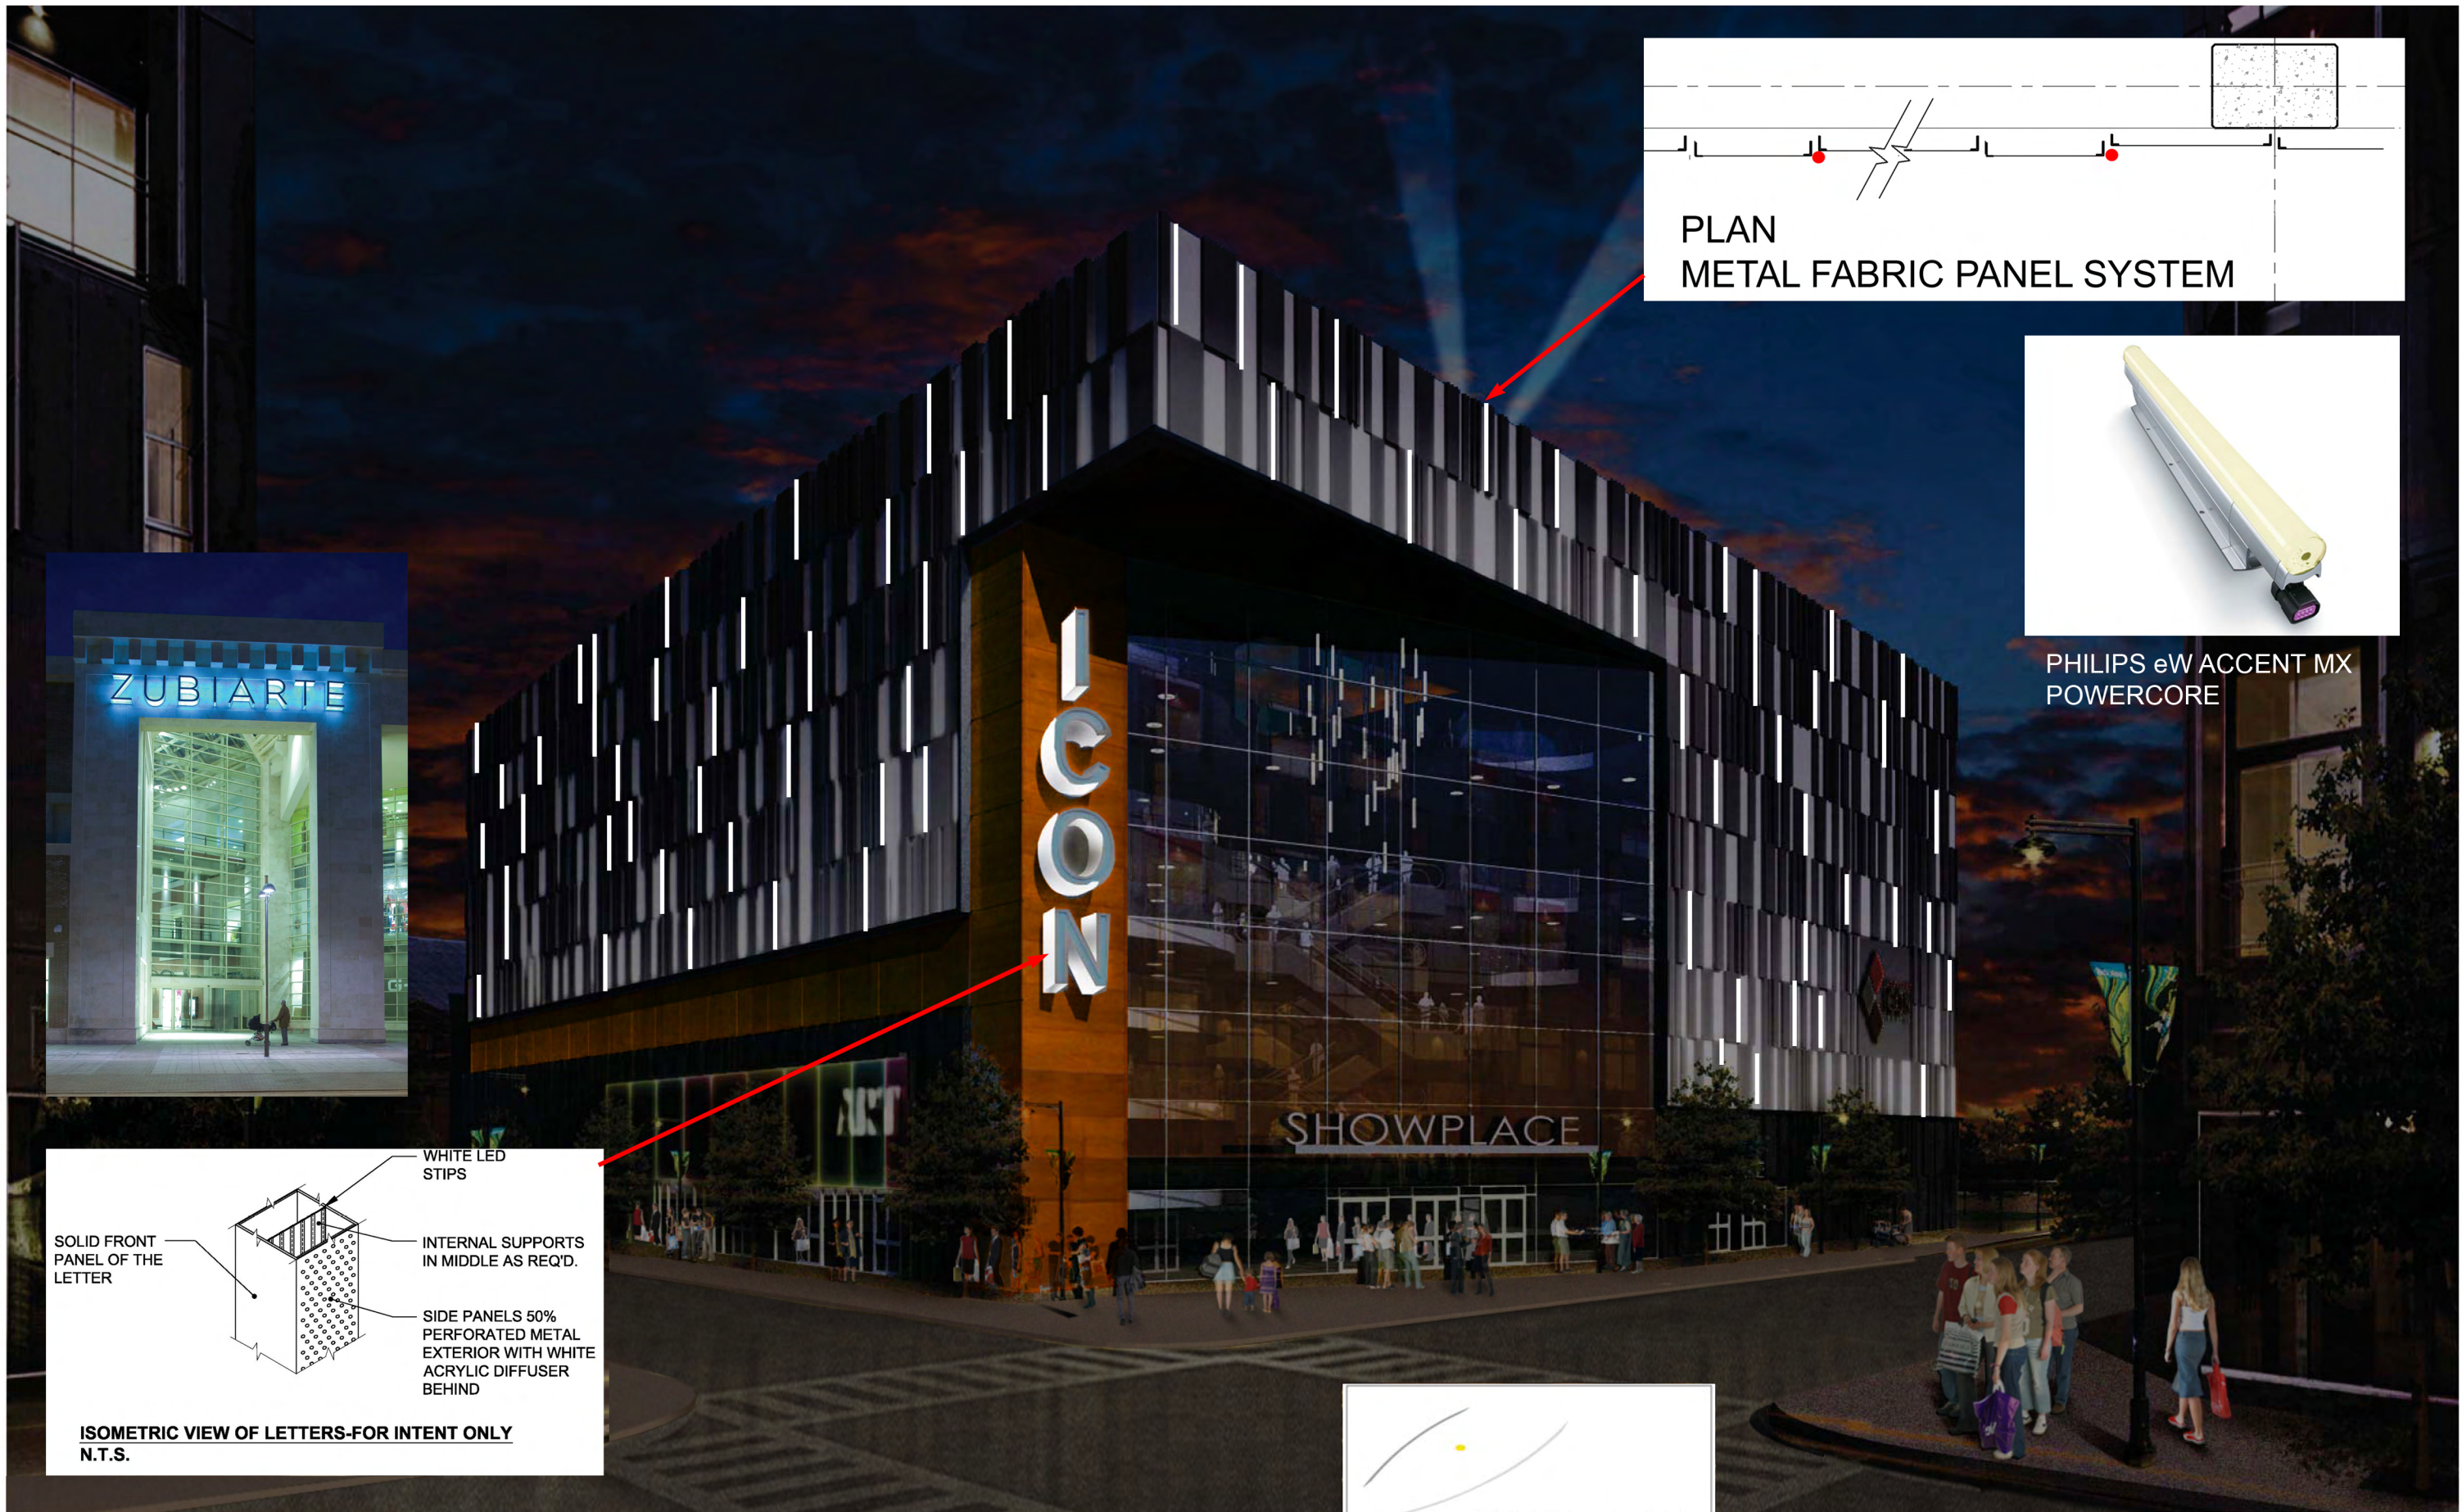

West Elevation - 1 1/2 Street

East Elevation - Canal Street

North Elevation - N Place SE

South Elevation - DC Water Driveway

- Theater Signage
- Parking Signage
- Retail Signage

\*Signage is illustrative only and is subject to change.  
Signage generally reflects size, orientation, and location.

Lighting Narrative  
A-47