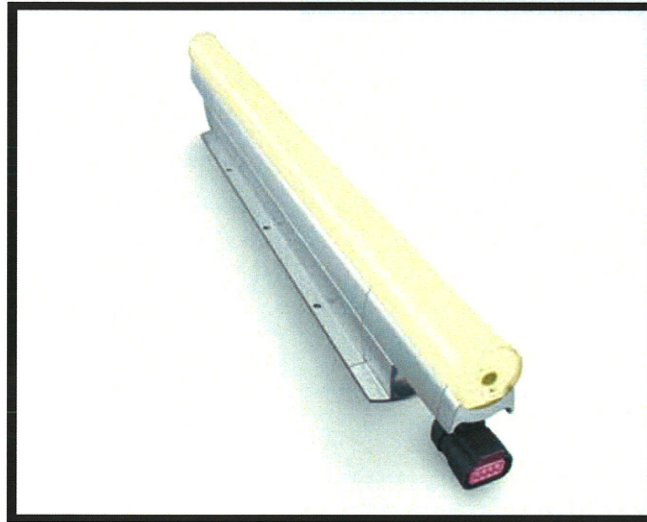

PHILIPS eW ACCENT MX  
POWERCORE

WASA F1 LIGHTING SKETCHPACK  
14 February 2013

Rendered Perspective - NW  
A-15

PHILIPS eW ACCENT MX  
POWERCORE