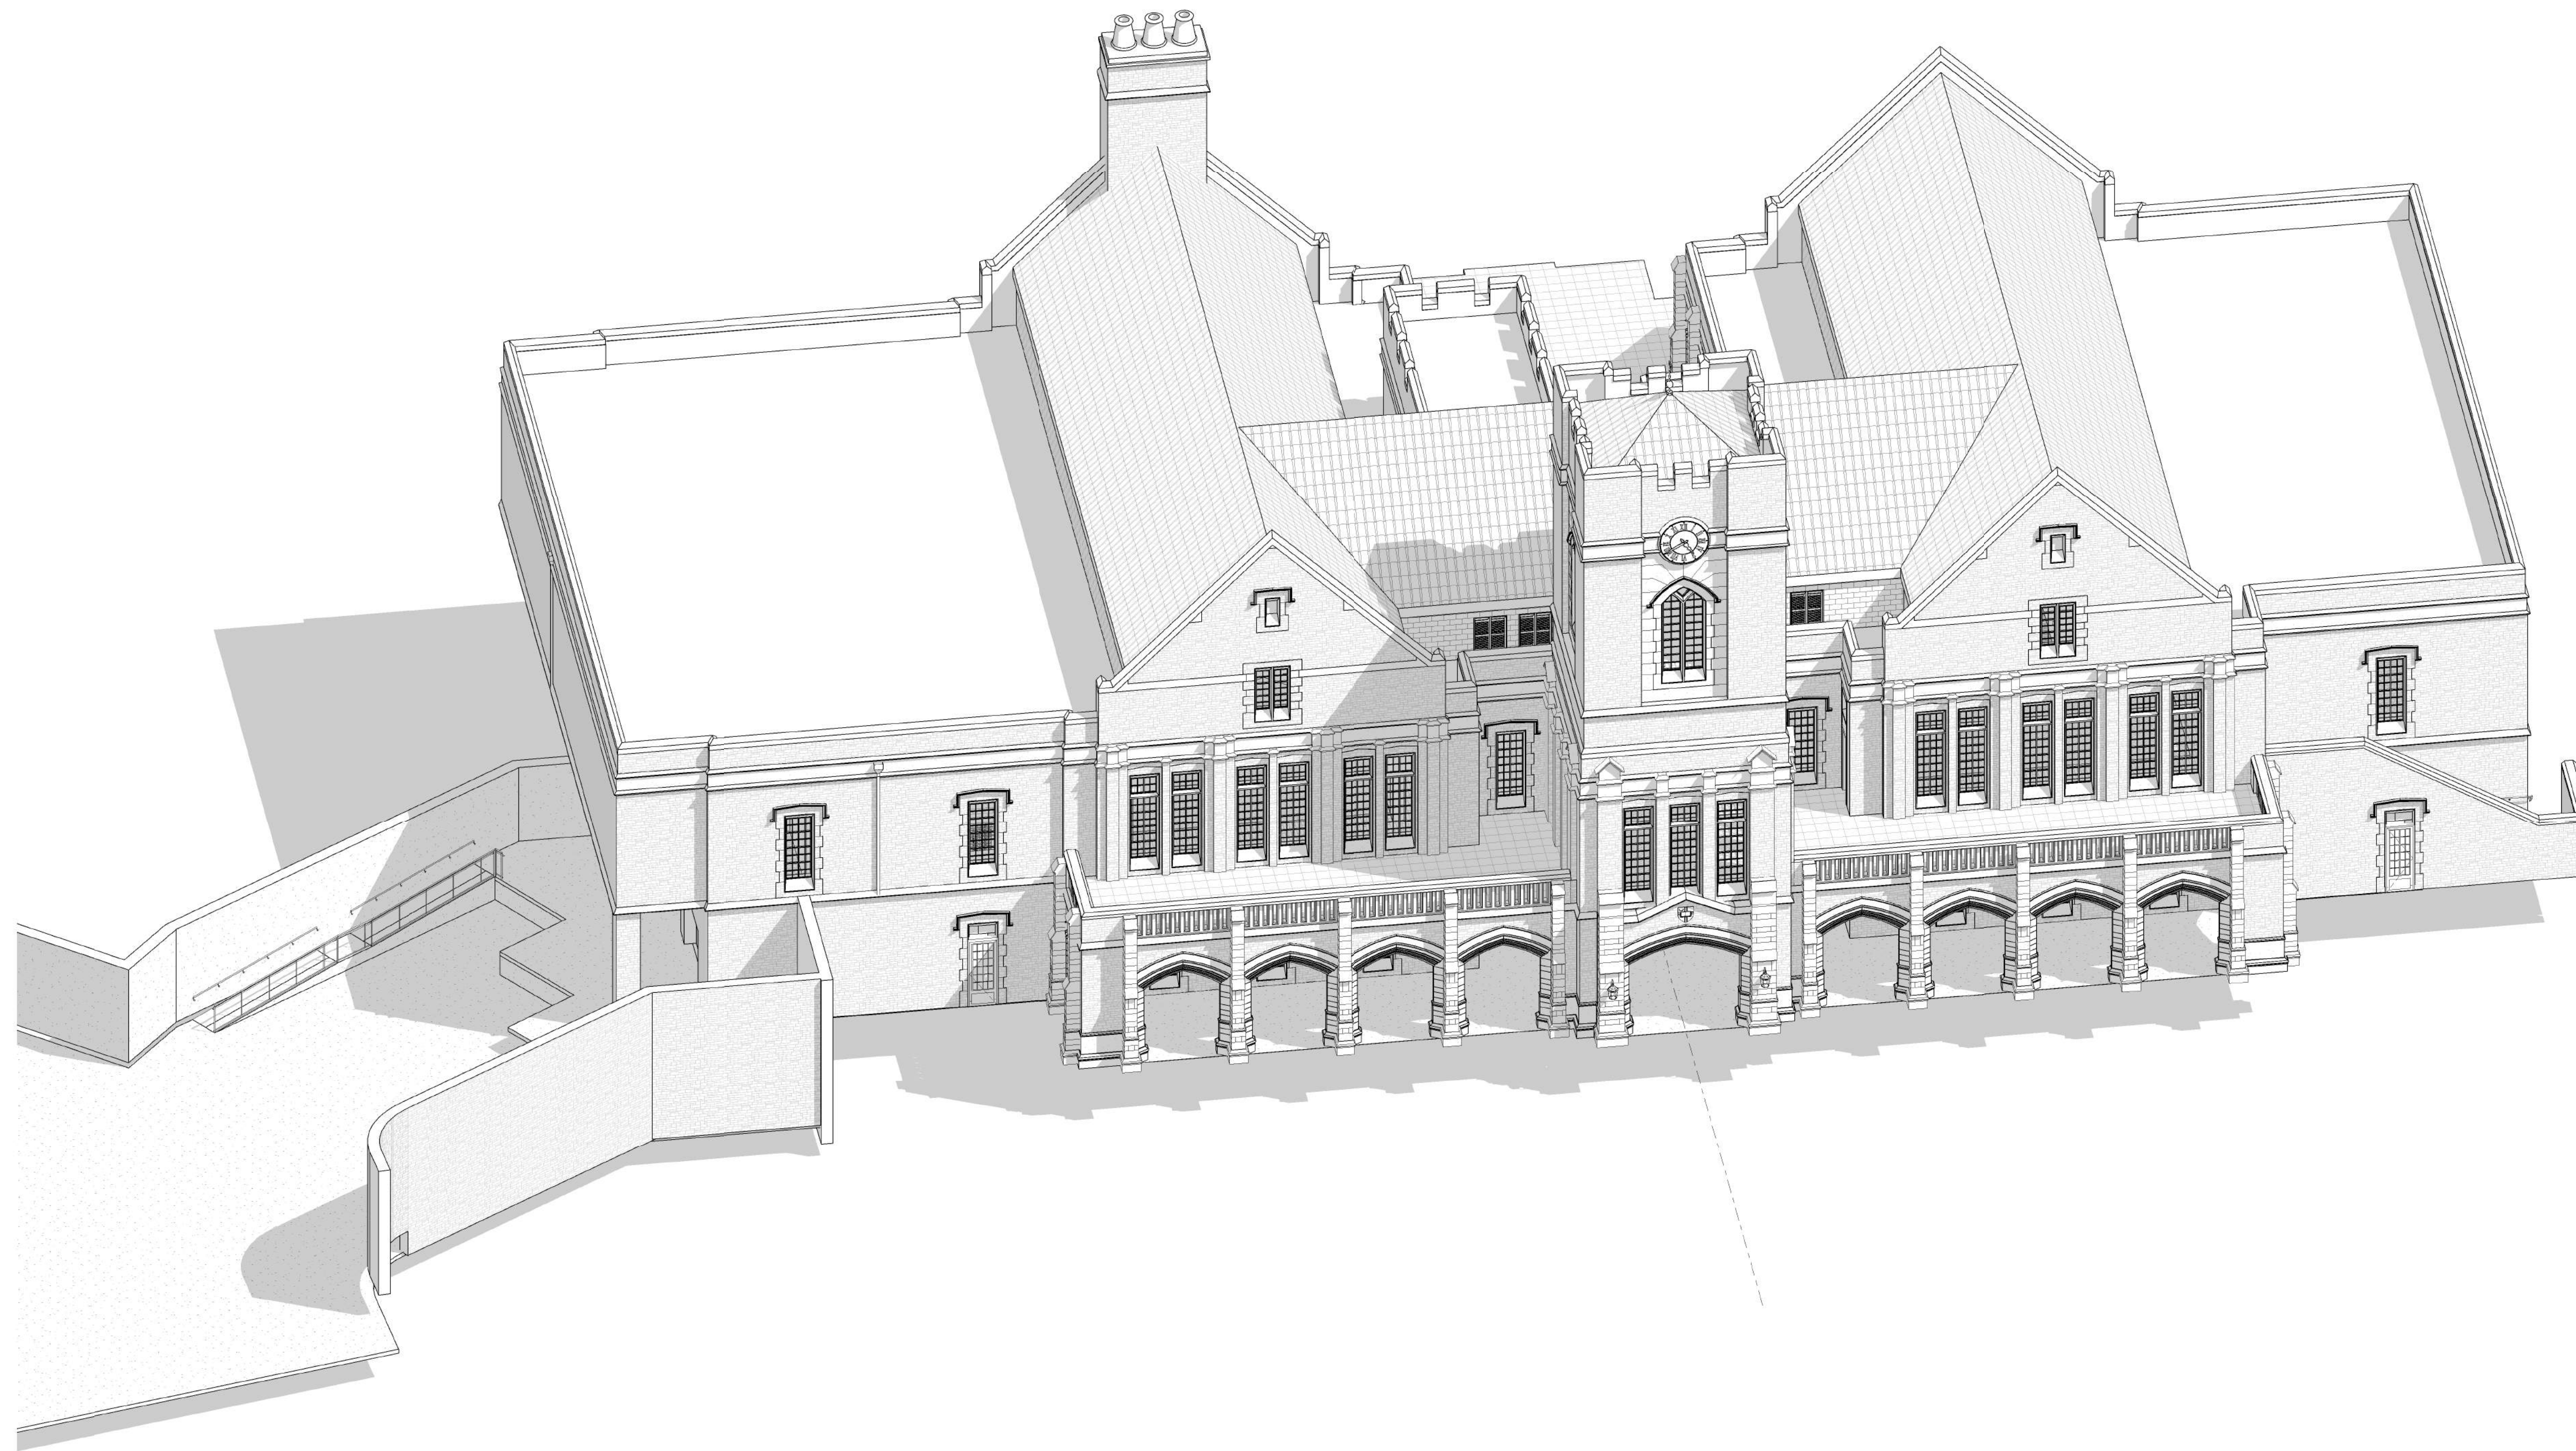

## DINING COMMONS

620 MICHIGAN AVE NE WASHINGTON, D.C. 20064

<b>Owner:</b> <b>THE CATHOLIC UNIVERSITY OF AMERICA</b>  620 MICHIGAN AVE NE WASHINGTON, D.C. 20046	<b>Construction Manager:</b> <b>TBD</b>  TBD	<b>Civil / Site:</b> <b>RUMMEL KLEPPER &amp; KAHL</b>  300 M STREET, SE SUITE 560 WASHINGTON, DC 20003	<b>Landscape:</b> <b>SMITH GROUP</b>  35 E. WACKER DRIVE, SUITE 900 CHICAGO, IL 60601	<b>Structural:</b> <b>TADJER-CHOEN-EDELSON ASSOCIATES</b>  1109 SPRING ST, 5TH FLOOR, SILVER SPRINGS, MD 20910	<b>Mechanical &amp; Plumbing:</b> <b>MUELLER ASSOCIATES</b>  1306 CONOURSE DR, SUITE 100, LINTHICUM, MD 21090	<b>Electrical:</b> <b>MUELLER ASSOCIATES</b>  1306 CONOURSE DR, SUITE 100, LINTHICUM, MD 21090	<b>Lighting Consultant:</b> <b>STROIK LIGHTING DESIGN</b>  1470 Waggaman Circle, McLean, VA 22101	<b>Food Service:</b> <b>RICCA DESIGN STUDIOS</b>  515 WASHINGTON ST, NORWELL, MA 02061	<b>AV/IT, Acoustical &amp; Security Consultant:</b> <b>SHEN MILSON &amp; WILKE</b>  1220 N FILLMORE ST SUITE 360 ARLINGTON, VA 22201
---	---	--	---	--	---	--	---	--	--