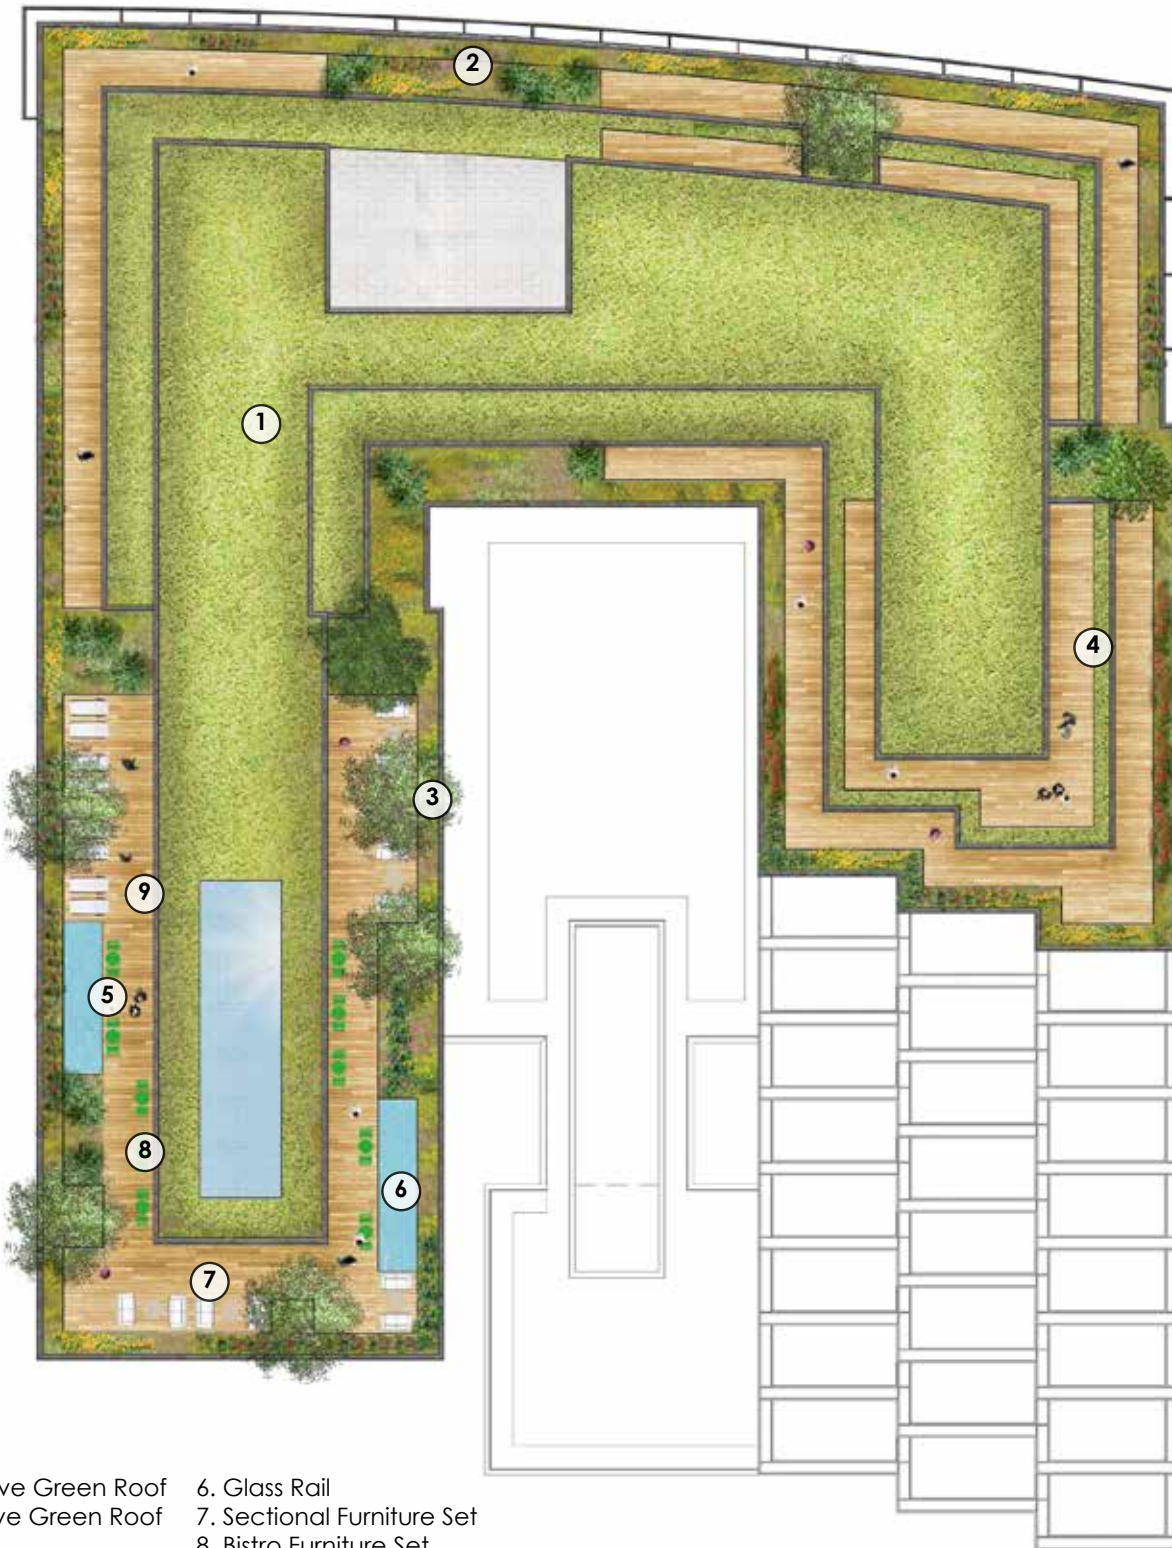

- HOTEL ROOFTOP/ BAR/ LOUNGE
- HOTEL
- RESIDENTIAL
- RETAIL
- SERVICE / CORE/ OPERATIONS
- ROOFSCAPE / TERRACE
- GREEN ROOF
- WATER (POOL)
- OPEN TO BELOW
- ROOF BELOW

NOTE: Interior and exterior furnishings are shown for illustrative purposes only and are subject to change based upon tenant specific needs and/or requirements.

Notes

- 1. Extensive Green Roof
- 2. Intensive Green Roof
- 3. Tree
- 4. IPE Decking
- 5. Reflecting Pool
- 6. Glass Rail
- 7. Sectional Furniture Set
- 8. Bistro Furniture Set
- 9. Lounge Chaises

1 EXTENSIVE GREEN ROOF

2 INTENSIVE GREEN ROOF

3 TREE

5 REFLECTING POOL

4 IPE DECKING

6 GLASS RAIL

7 SECTIONAL FURNITURE

8 BISTRO FURNITURE SET

9 LOUNGE CHAISES

Notes

- 1. Wall Lighting
- 2. Tree Down Lighting
- 3. Shrub Lighting
- 4. Floor Lighting
- 5. Pool Lighting

1 WALL LIGHTING

2 TREE DOWN LIGHTING

3 SHRUB LIGHTING

4 FLOOR LIGHTING

5 POOL LIGHTING