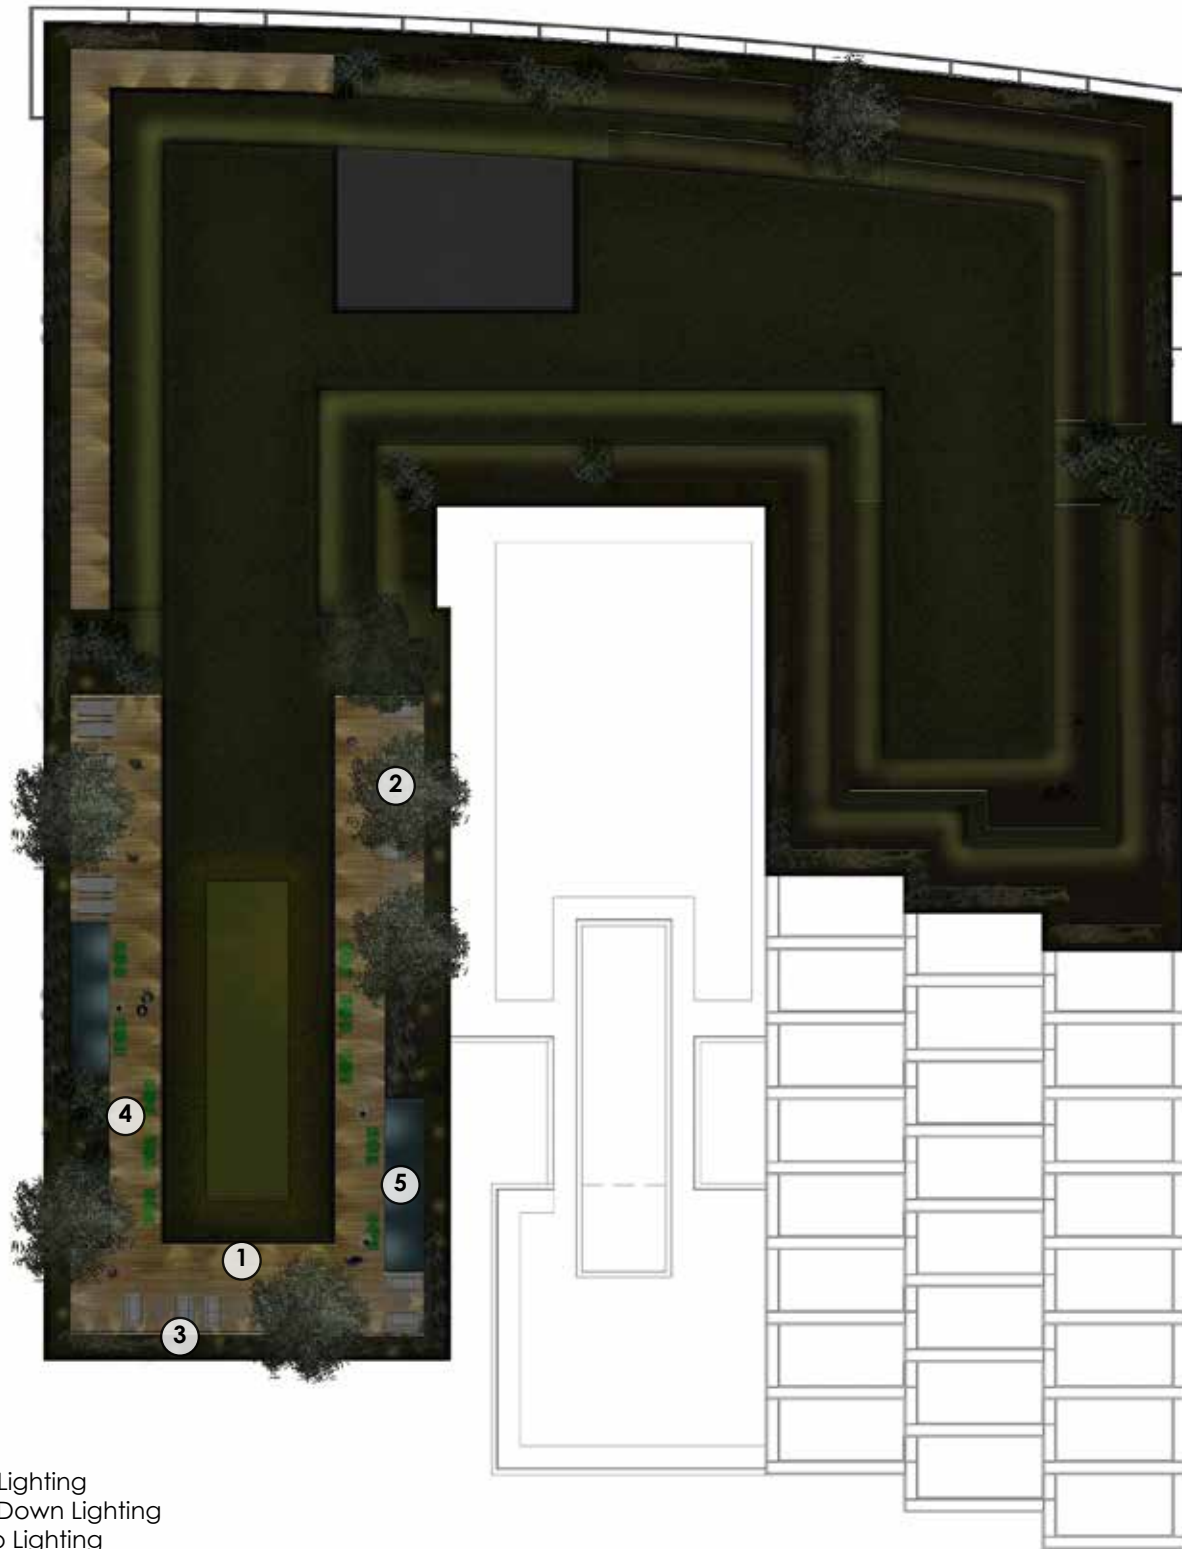

- HOTEL ROOFTOP/ BAR/ LOUNGE
- HOTEL
- RESIDENTIAL
- RETAIL
- SERVICE / CORE/ OPERATIONS
- ROOFSCAPE / TERRACE
- GREEN ROOF
- WATER (POOL)
- OPEN TO BELOW
- ROOF BELOW

NOTE: Interior and exterior furnishings are shown for illustrative purposes only and are subject to change based upon tenant specific needs and/or requirements.

Notes

- 1. Extensive Green Roof
- 2. Intensive Green Roof
- 3. Tree
- 4. IPE Decking
- 5. Reflecting Pool
- 6. Glass Rail
- 7. Sectional Furniture Set
- 8. Bistro Furniture Set
- 9. Lounge Chaises

1 EXTENSIVE GREEN ROOF

2 INTENSIVE GREEN ROOF

3 TREE

5 REFLECTING POOL

4 IPE DECKING

6 GLASS RAIL

7 SECTIONAL FURNITURE

8 BISTRO FURNITURE SET

9 LOUNGE CHAISES

Notes

- 1. Wall Lighting
- 2. Tree Down Lighting
- 3. Shrub Lighting
- 4. Floor Lighting
- 5. Pool Lighting

1 WALL LIGHTING

2 TREE DOWN LIGHTING

3 SHRUB LIGHTING

4 FLOOR LIGHTING

5 POOL LIGHTING