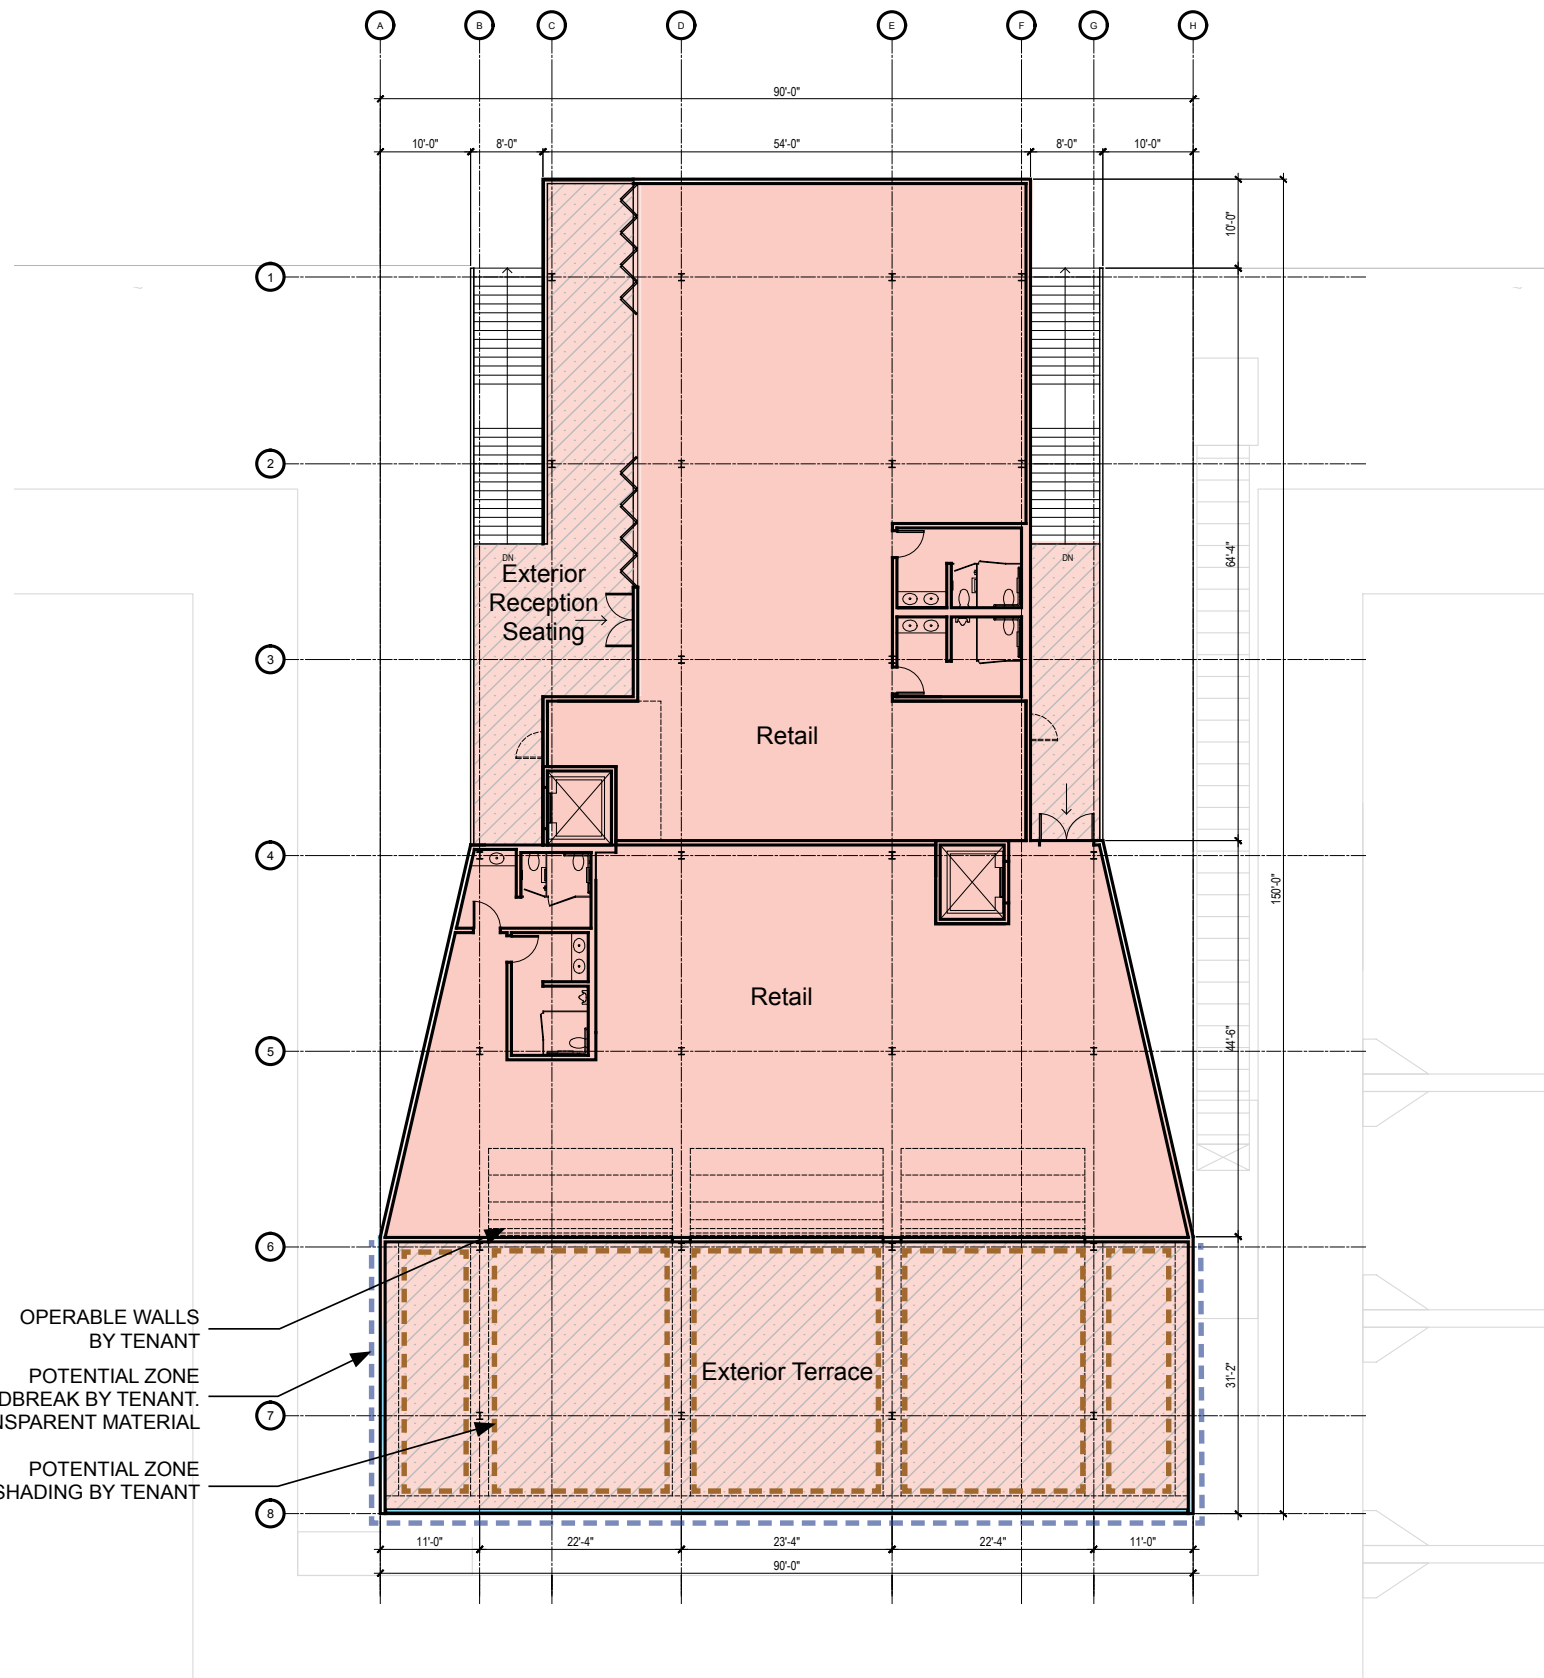

TENSILE SUN SHADING

WINDBREAK GLASS

OPERABLE WALLS BY TENANT
 POTENTIAL ZONE FOR SEASONAL WINDBREAK BY TENANT. WINDBREAK TO BE PRIMARILY TRANSPARENT MATERIAL
 POTENTIAL ZONE FOR TENSILE SUN SHADING BY TENANT

█ SERVICE/ CORE/ OPERATIONS
 █ RETAIL