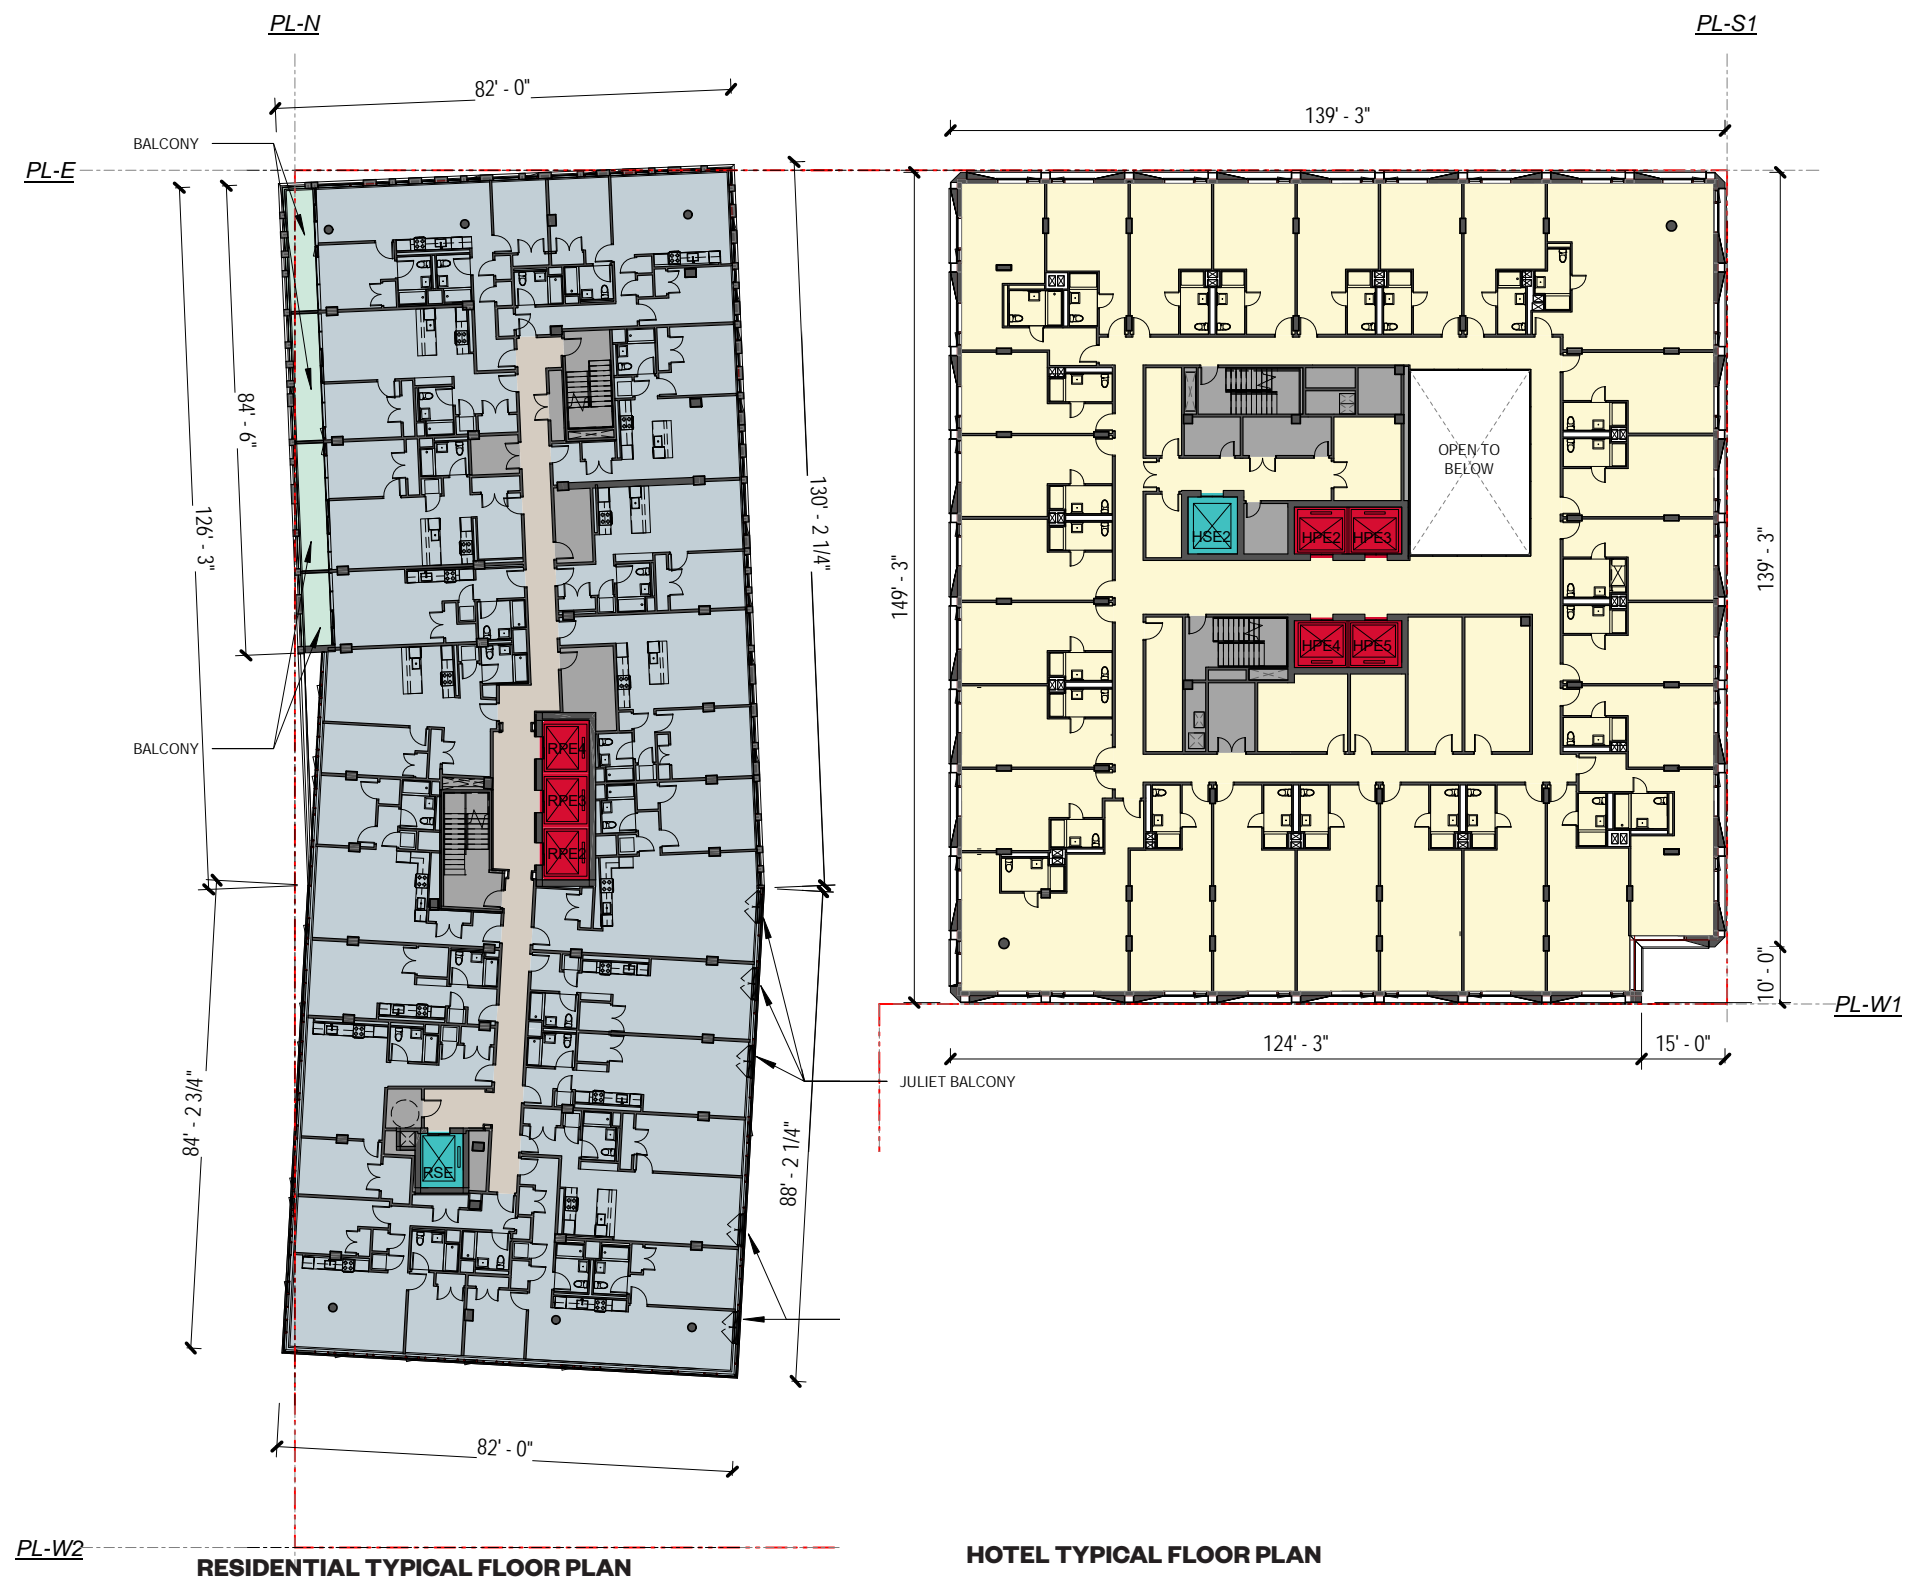

- RETAIL
- HOTEL
- RESIDENTIAL

SITE RESPONSE & MASSING CENTER BLOCK GROUND FLOOR PLAN

- HOTEL
- RESIDENTIAL

SITE RESPONSE & MASSING CENTER BLOCK SECOND FLOOR PLAN

- Program Legend**
- HOTEL
 - RESIDENTIAL AMENITY
 - MECH / EGRESS
 - SERVICE ELEVATOR
 - VERTICAL CIRCULATION
 - TERRACE

TYPICAL PLAN RESIDENTIAL (CCIII) & HOTEL (CCIV)

ROOF PLAN RESIDENTIAL (CCIII) & HOTEL (CCIV)

RESIDENTIAL PENTHOUSE PLAN

HOTEL PENTHOUSE PLAN

PENTHOUSE ROOF PLAN RESIDENTIAL (CCIII) & HOTEL (CCIV)