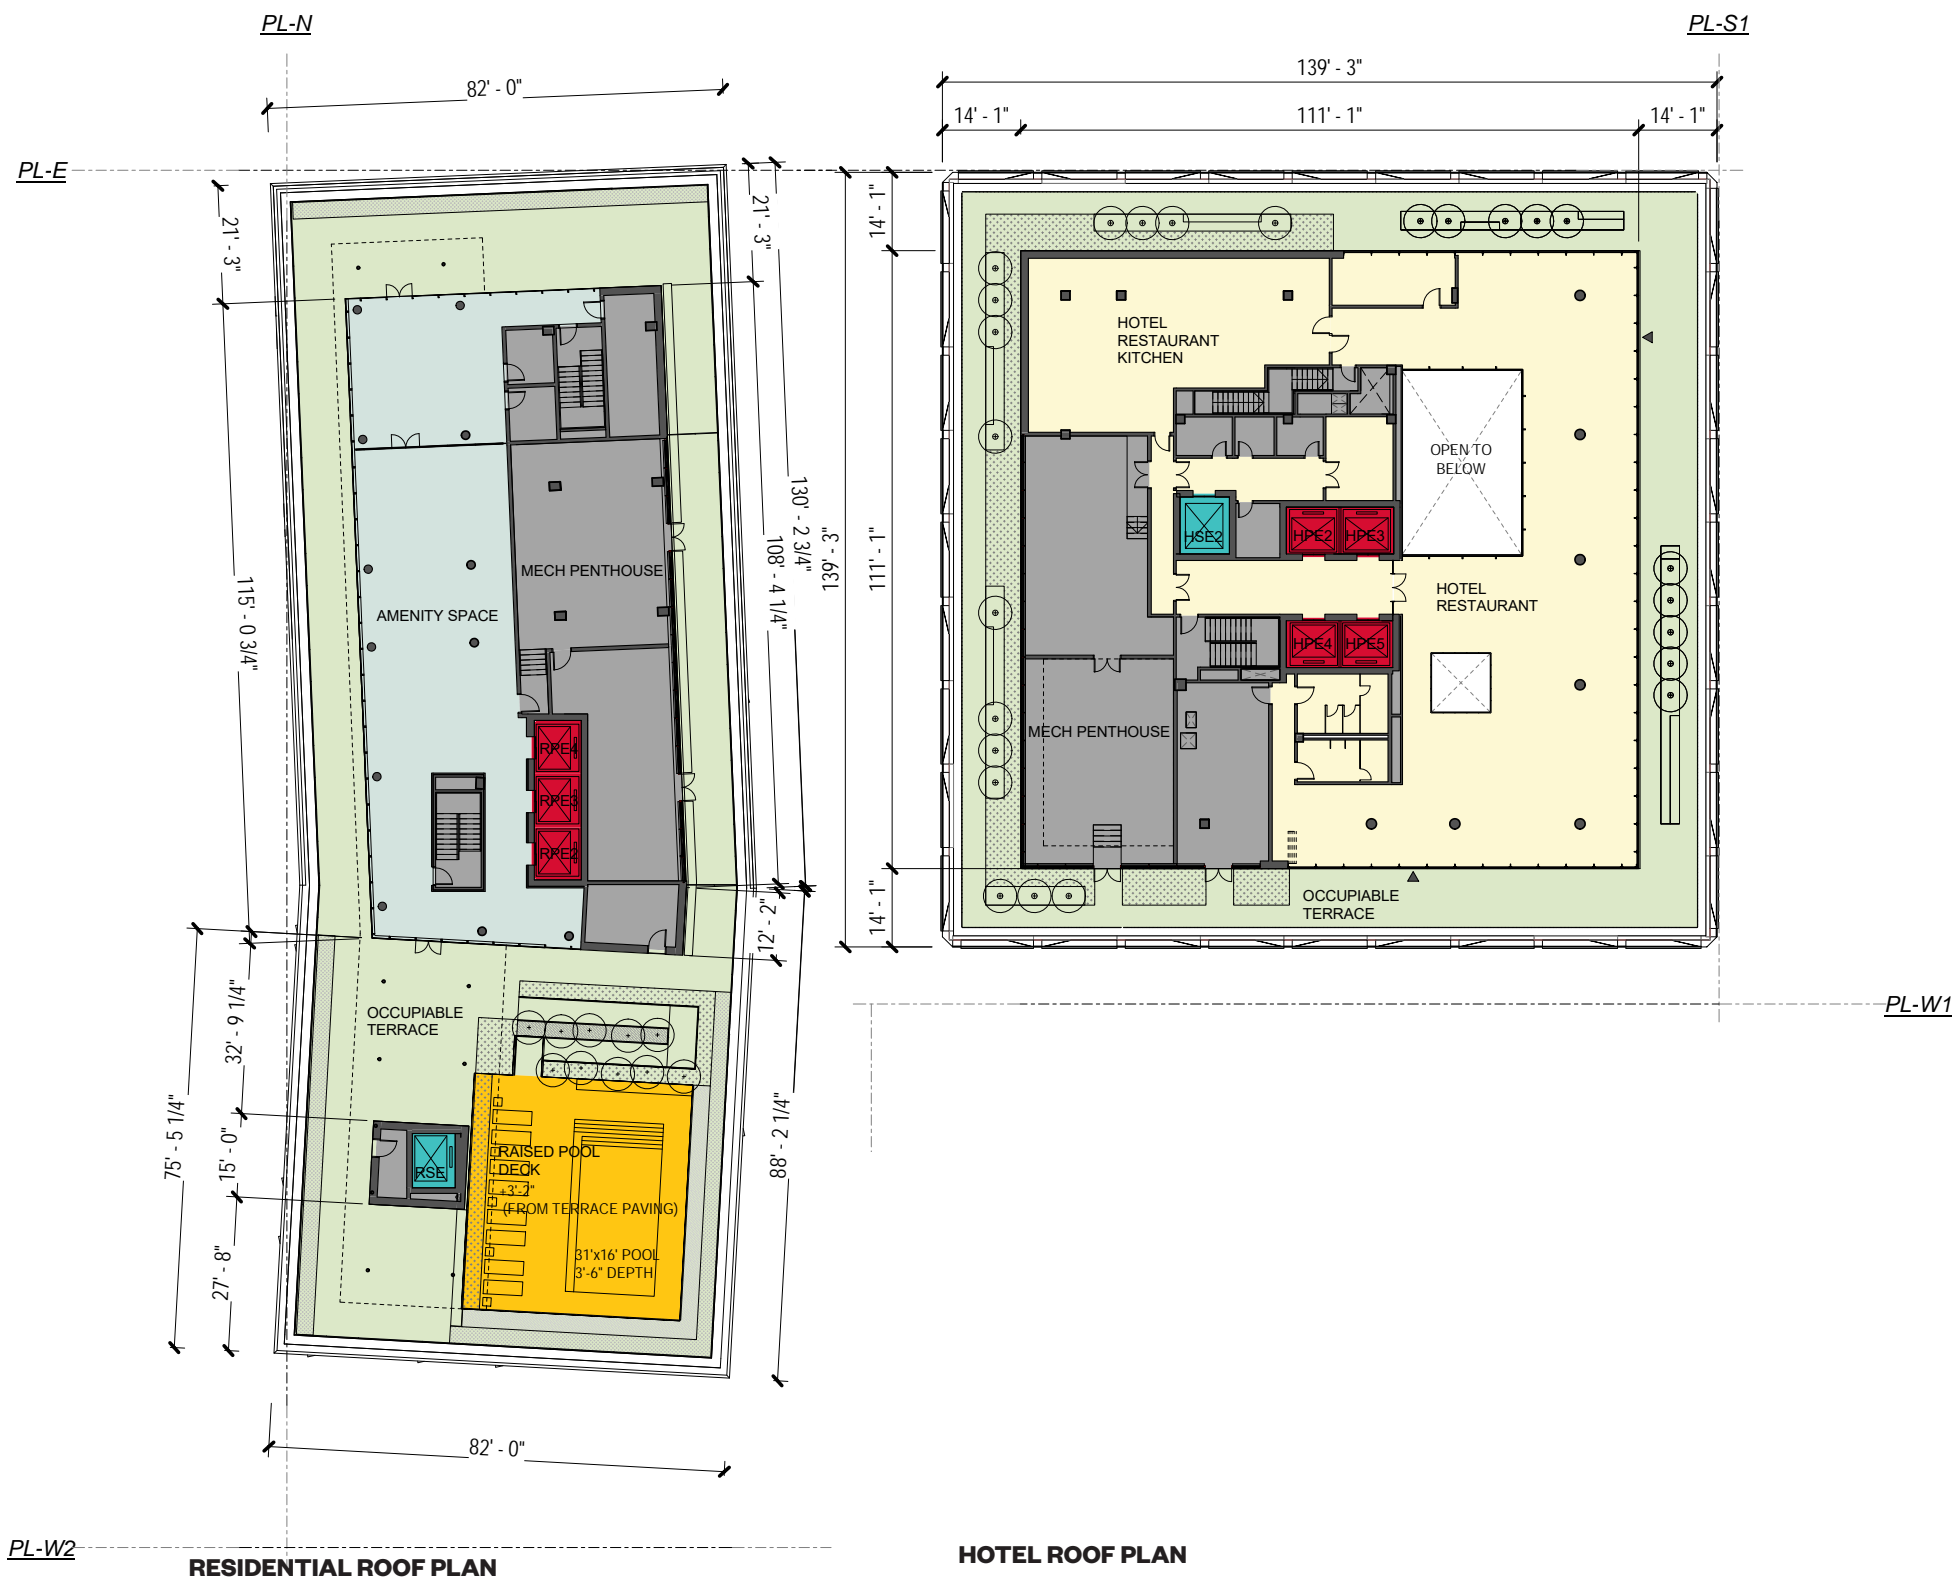

- RETAIL
- HOTEL
- RESIDENTIAL

SITE RESPONSE & MASSING CENTER BLOCK GROUND FLOOR PLAN

- HOTEL
- RESIDENTIAL

SITE RESPONSE & MASSING CENTER BLOCK SECOND FLOOR PLAN

- Program Legend**
- HOTEL
 - RESIDENTIAL AMENITY
 - MECH / EGRESS
 - SERVICE ELEVATOR
 - VERTICAL CIRCULATION
 - TERRACE

TYPICAL PLAN RESIDENTIAL (CCIII) & HOTEL (CCIV)

ROOF PLAN RESIDENTIAL (CCIII) & HOTEL (CCIV)

RESIDENTIAL PENTHOUSE PLAN

HOTEL PENTHOUSE PLAN

PENTHOUSE ROOF PLAN RESIDENTIAL (CCIII) & HOTEL (CCIV)