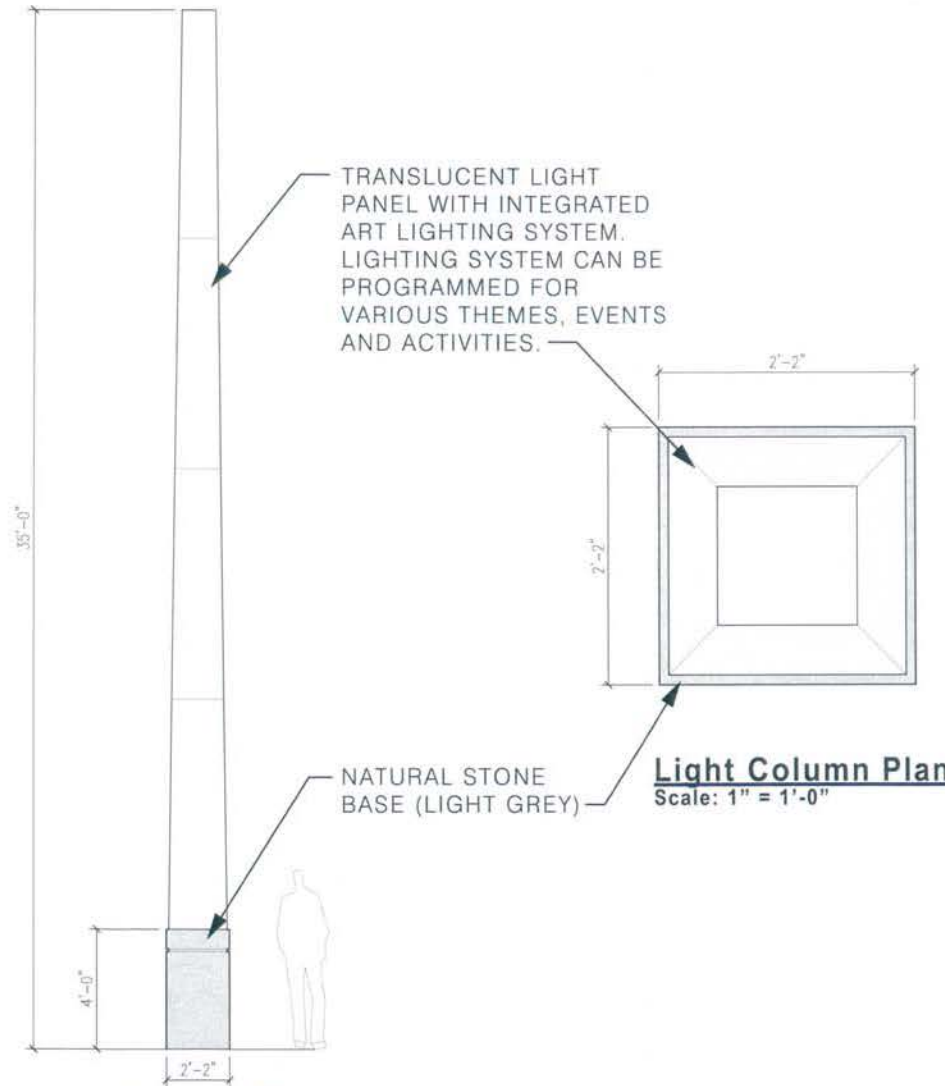

Light Column Perspective View

Light Column Elevation

Scale: 1/4" = 1'-0"

Return to L'Enfant I-395 Air Rights
Consolidated PUD Application April 13, 2011

Perspective View 2 Showing Light Columns (Night) - G Street

SOM Louis Dreyfus Property Group

Return to L'Enfant Perspective - Pedestrian Way Looking South (Night) - North Block

Consolidated PUD Application Supplemental Post-Hearing Submission - May 9, 2011

KEVIN ROCHE JOHN DINKELOO AND ASSOCIATES LLC **Louis Dreyfus Property Group** 2.13.1