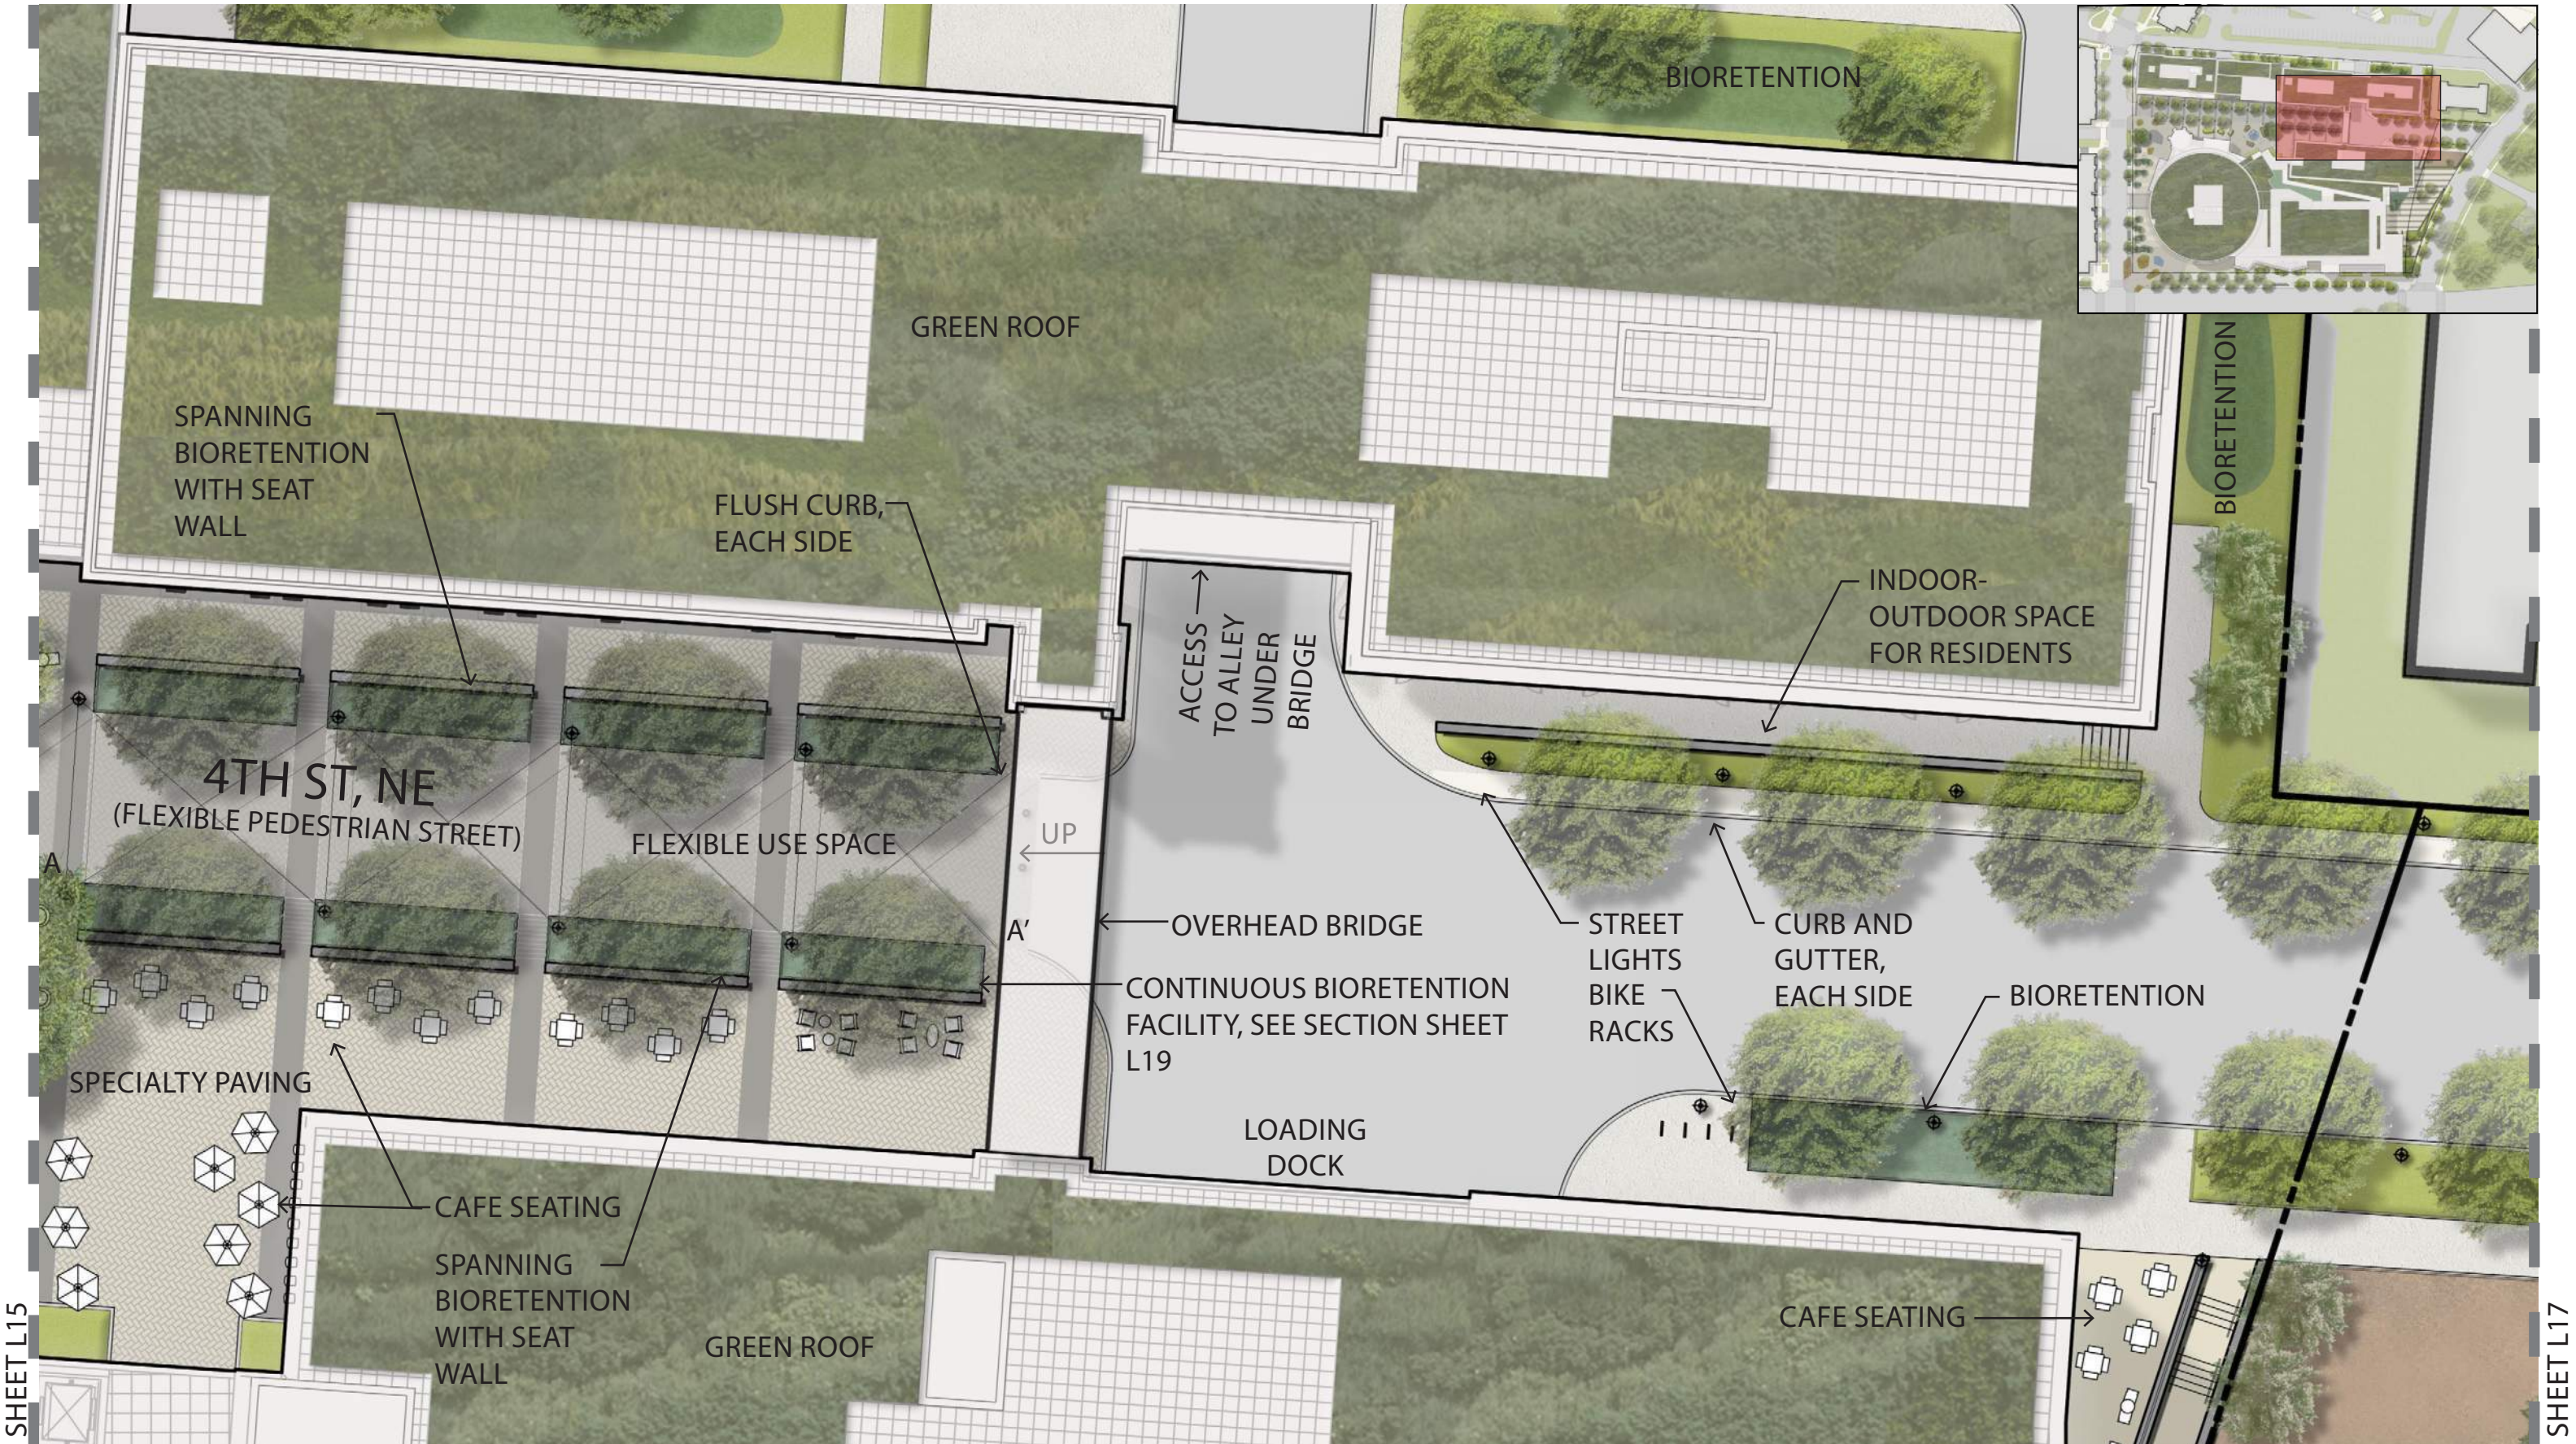

SHEET L5

4TH STREET, NE ILLUSTRATIVE STREETScape

ART PLACE AT FORT TOTTEN

L6

SHEET L15

SHEET L17

4TH STREET, NE ILLUSTRATIVE STREETScape

ART PLACE AT FORT TOTTEN

L7

CIVIL EXHIBITS

SHEET KEY MAP

SHEET KEY MAP

*SQUARE 3765
LOT 5*

*SUBDIVISION BOOK 207 PAGE 2
216,456 SQ. FT. OR 4.96915 ACRES (R)*

EX TRAFFIC SIGNAL (TYP.)

BUILDING B

EXISTING CONDITIONS
ART PLACE AT FORT TOTTEN

C2

SHEET KEY MAP

BUILDING B

EXISTING CONDITIONS

ART PLACE AT FORT TOTTEN

C3

SHEET KEY MAP

BUILDING B

EXISTING CONDITIONS
ART PLACE AT FORT TOTTEN

C6

SHEET KEY MAP

BUILDING B