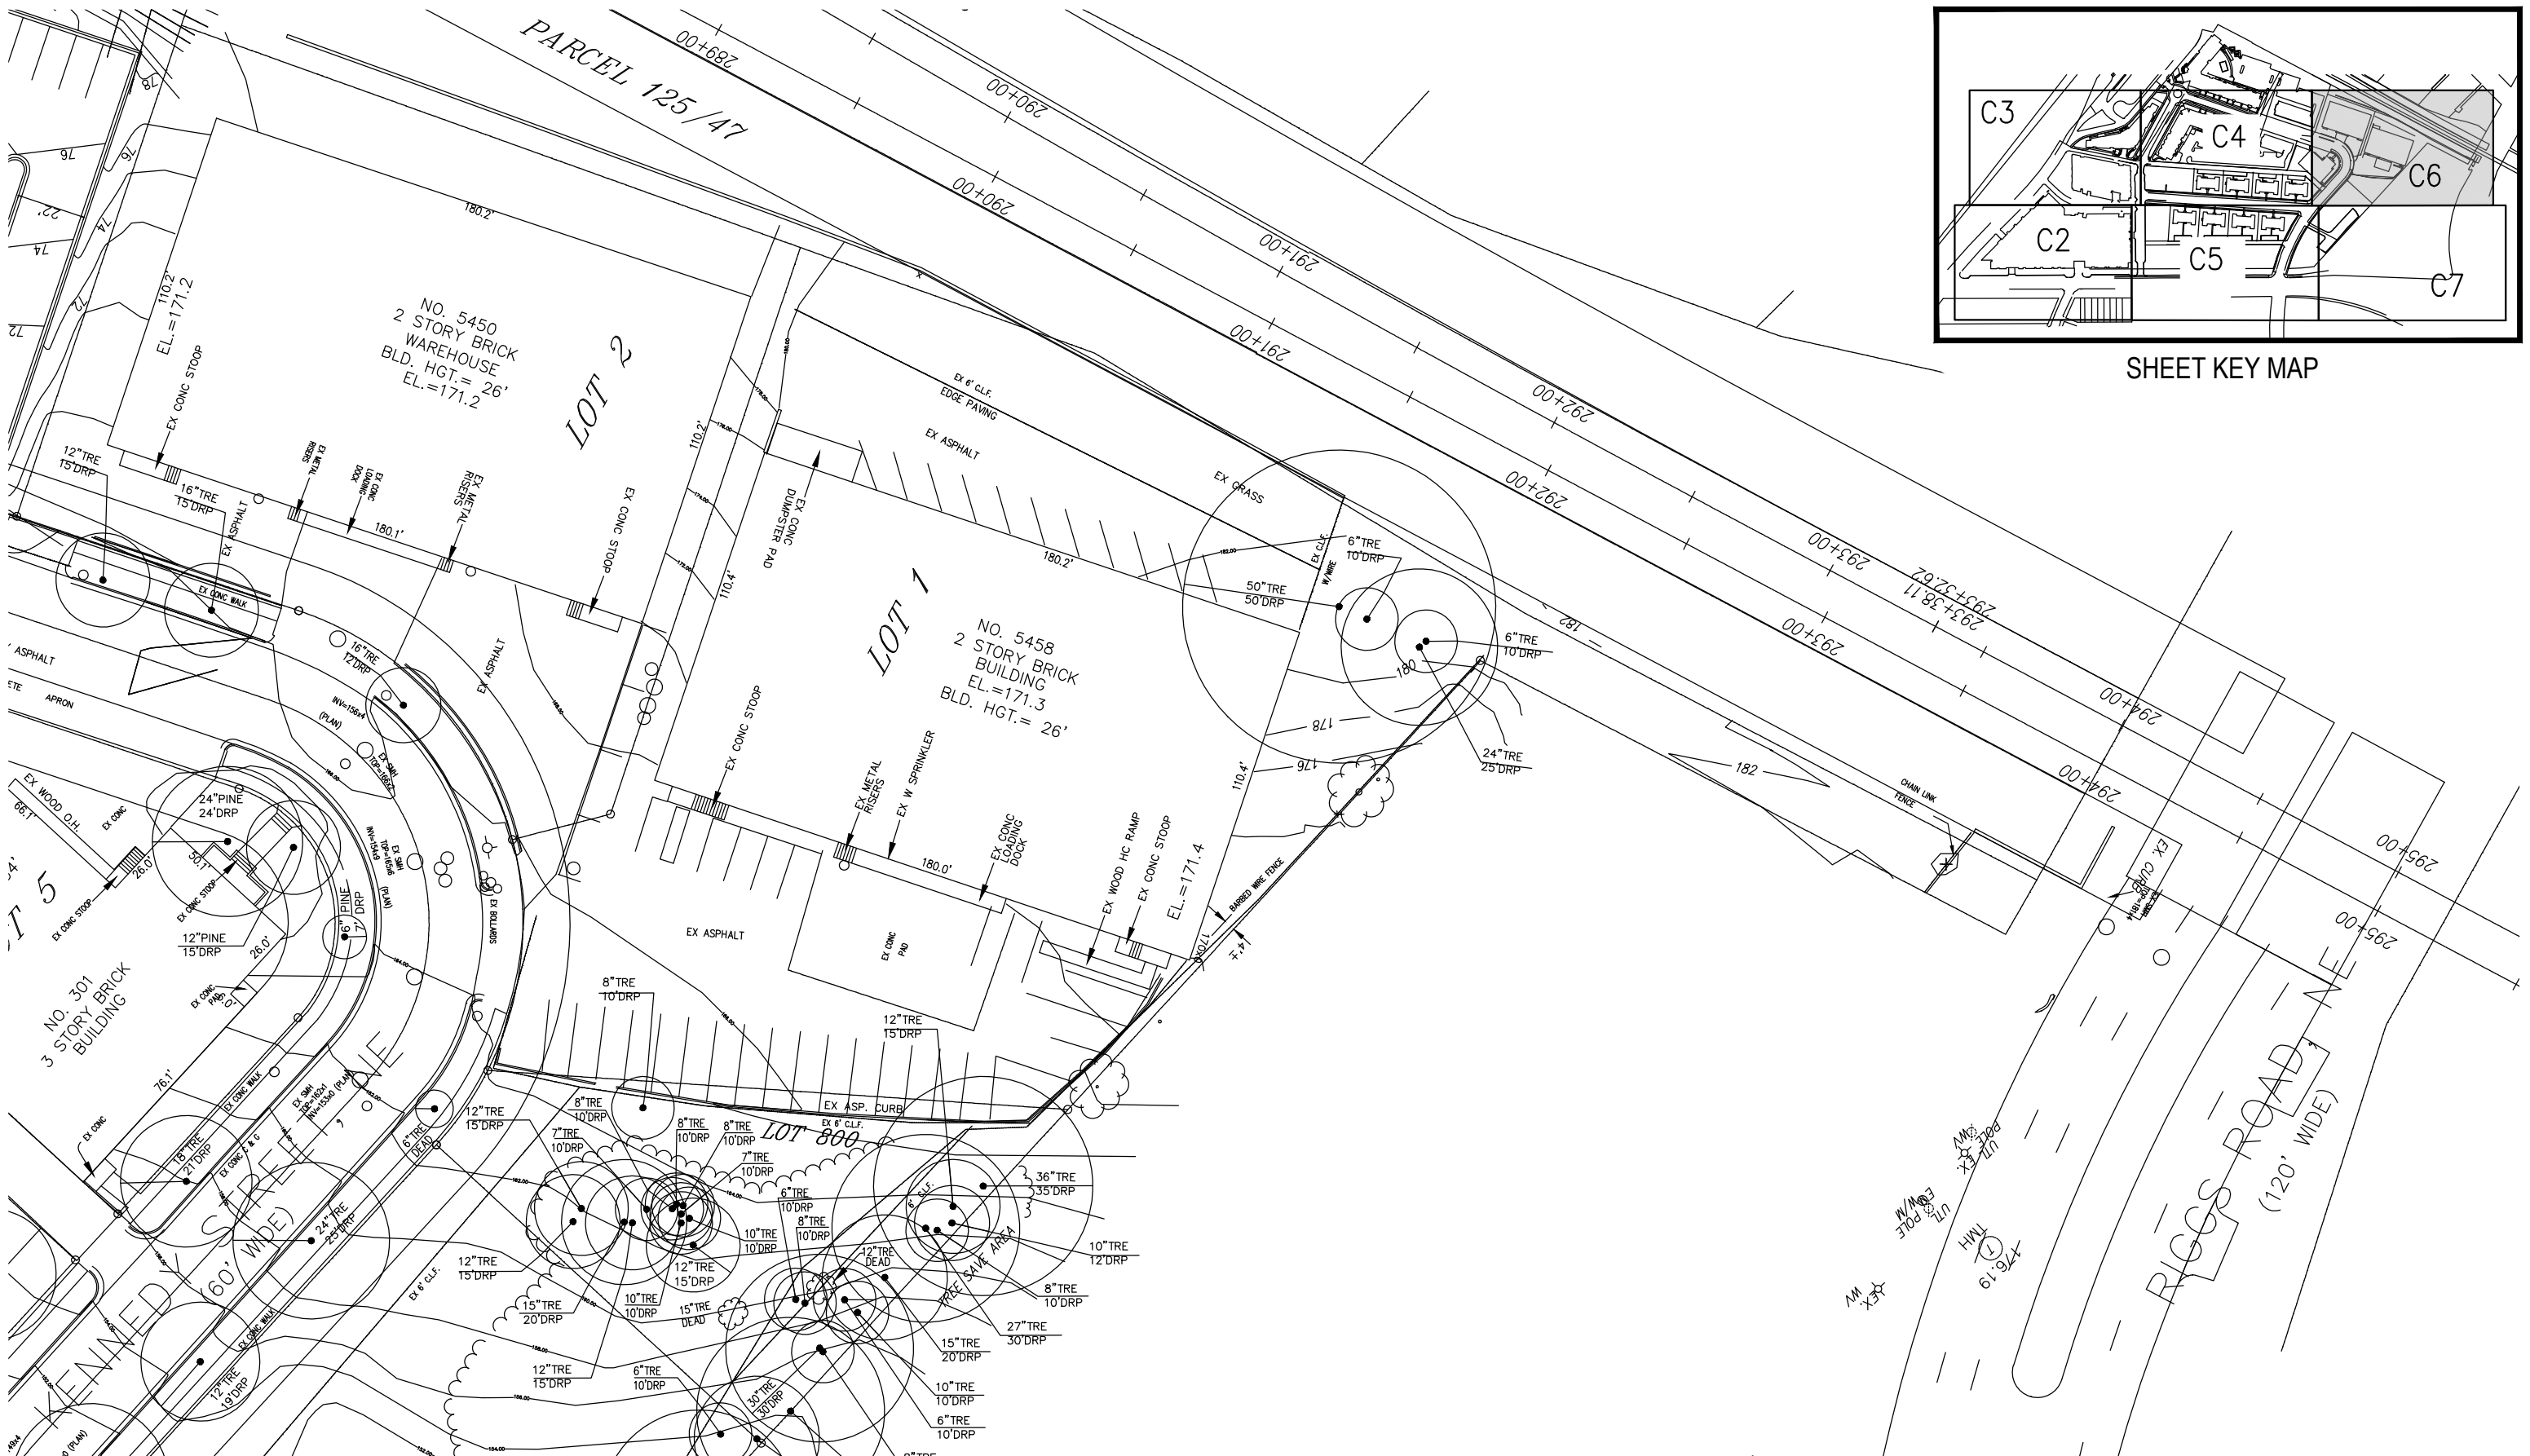

L7

CIVIL EXHIBITS

SHEET KEY MAP

SHEET KEY MAP

*SQUARE 3765
LOT 5*

*SUBDIVISION BOOK 207 PAGE 2
216,456 SQ. FT. OR 4.96915 ACRES (R)*

EX TRAFFIC SIGNAL (TYP.)

BUILDING B

EXISTING CONDITIONS
ART PLACE AT FORT TOTTEN

C2

SHEET KEY MAP

BUILDING B

EXISTING CONDITIONS

ART PLACE AT FORT TOTTEN

C3

SHEET KEY MAP

BUILDING B

EXISTING CONDITIONS
ART PLACE AT FORT TOTTEN

C4

SHEET KEY MAP

BUILDING B

EXISTING CONDITIONS
ART PLACE AT FORT TOTTEN

C5

SHEET KEY MAP

BUILDING B

EXISTING CONDITIONS
ART PLACE AT FORT TOTTEN

C6

SHEET KEY MAP

BUILDING B