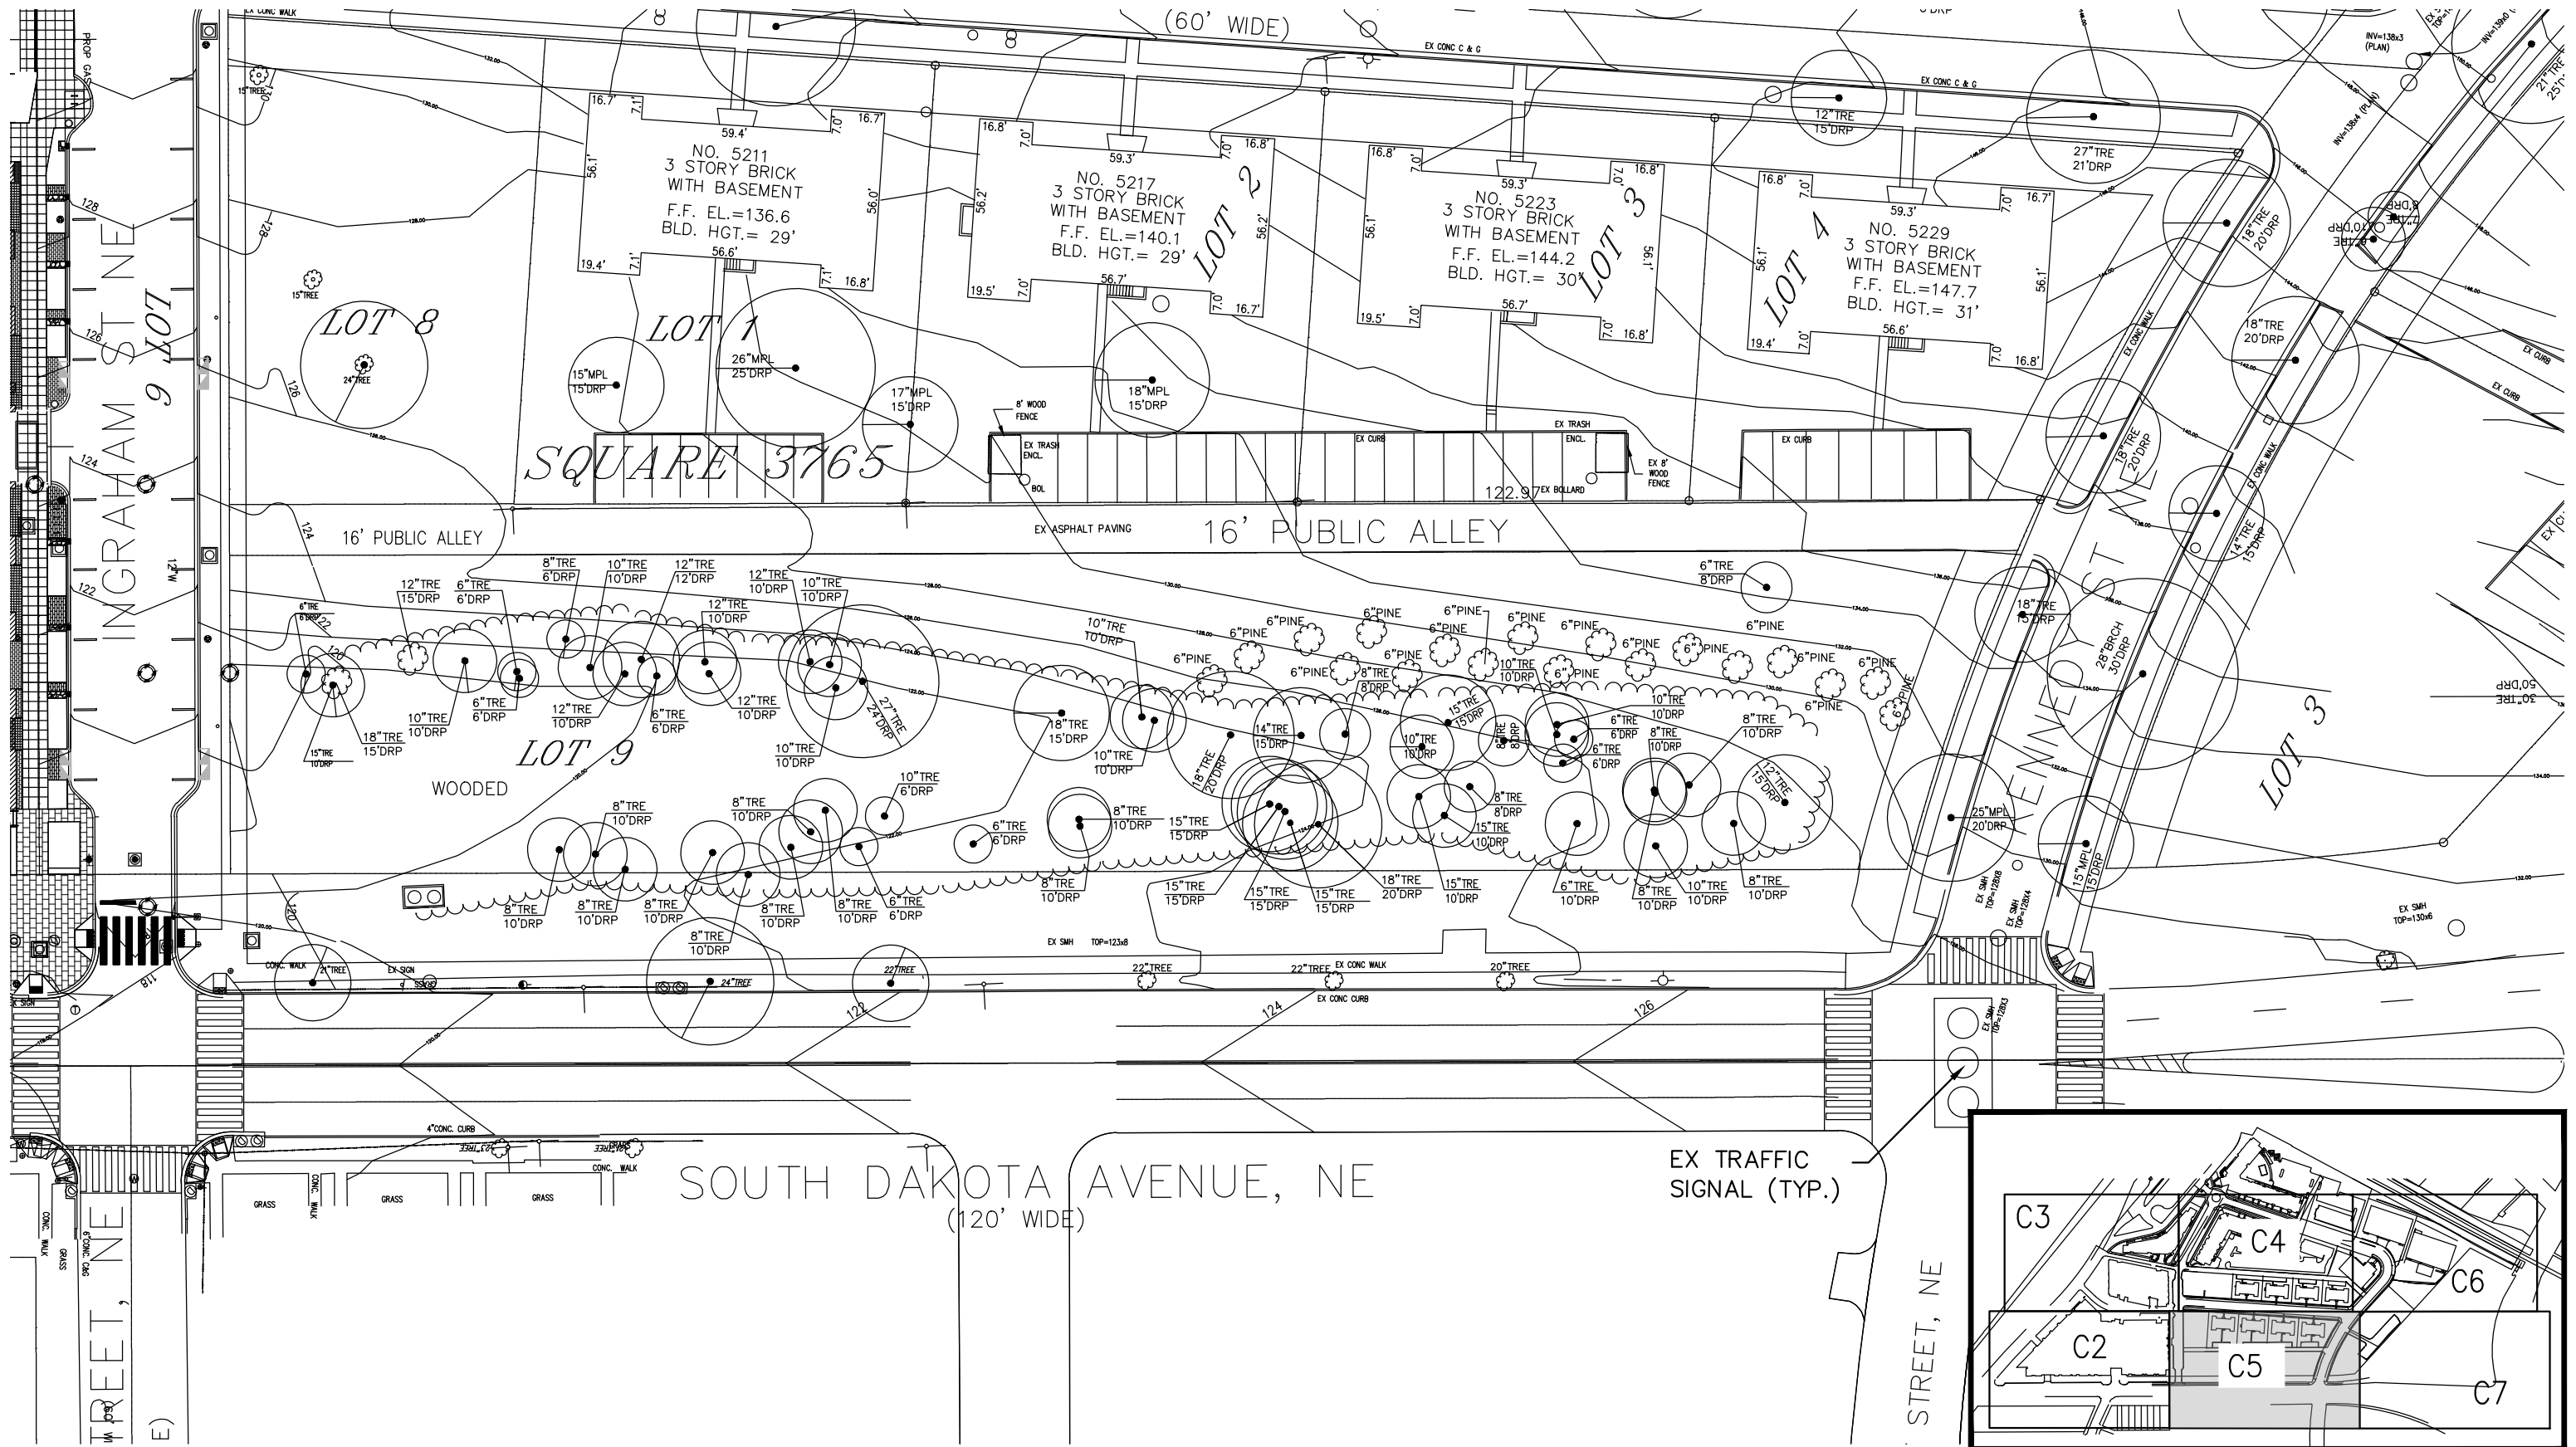

L7

CIVIL EXHIBITS

SHEET KEY MAP

SHEET KEY MAP

*SQUARE 3765
LOT 5*

*SUBDIVISION BOOK 207 PAGE 2
216,456 SQ. FT. OR 4.96915 ACRES (R)*

EX TRAFFIC SIGNAL (TYP.)

BUILDING B

EXISTING CONDITIONS
ART PLACE AT FORT TOTTEN

C2

SHEET KEY MAP

BUILDING B

EXISTING CONDITIONS

ART PLACE AT FORT TOTTEN

C3

SHEET KEY MAP

BUILDING B

EXISTING CONDITIONS
ART PLACE AT FORT TOTTEN

C4

SHEET KEY MAP

BUILDING B

EXISTING CONDITIONS
ART PLACE AT FORT TOTTEN

C5

SHEET KEY MAP

BUILDING B

EXISTING CONDITIONS
ART PLACE AT FORT TOTTEN

C6

SHEET KEY MAP

BUILDING B