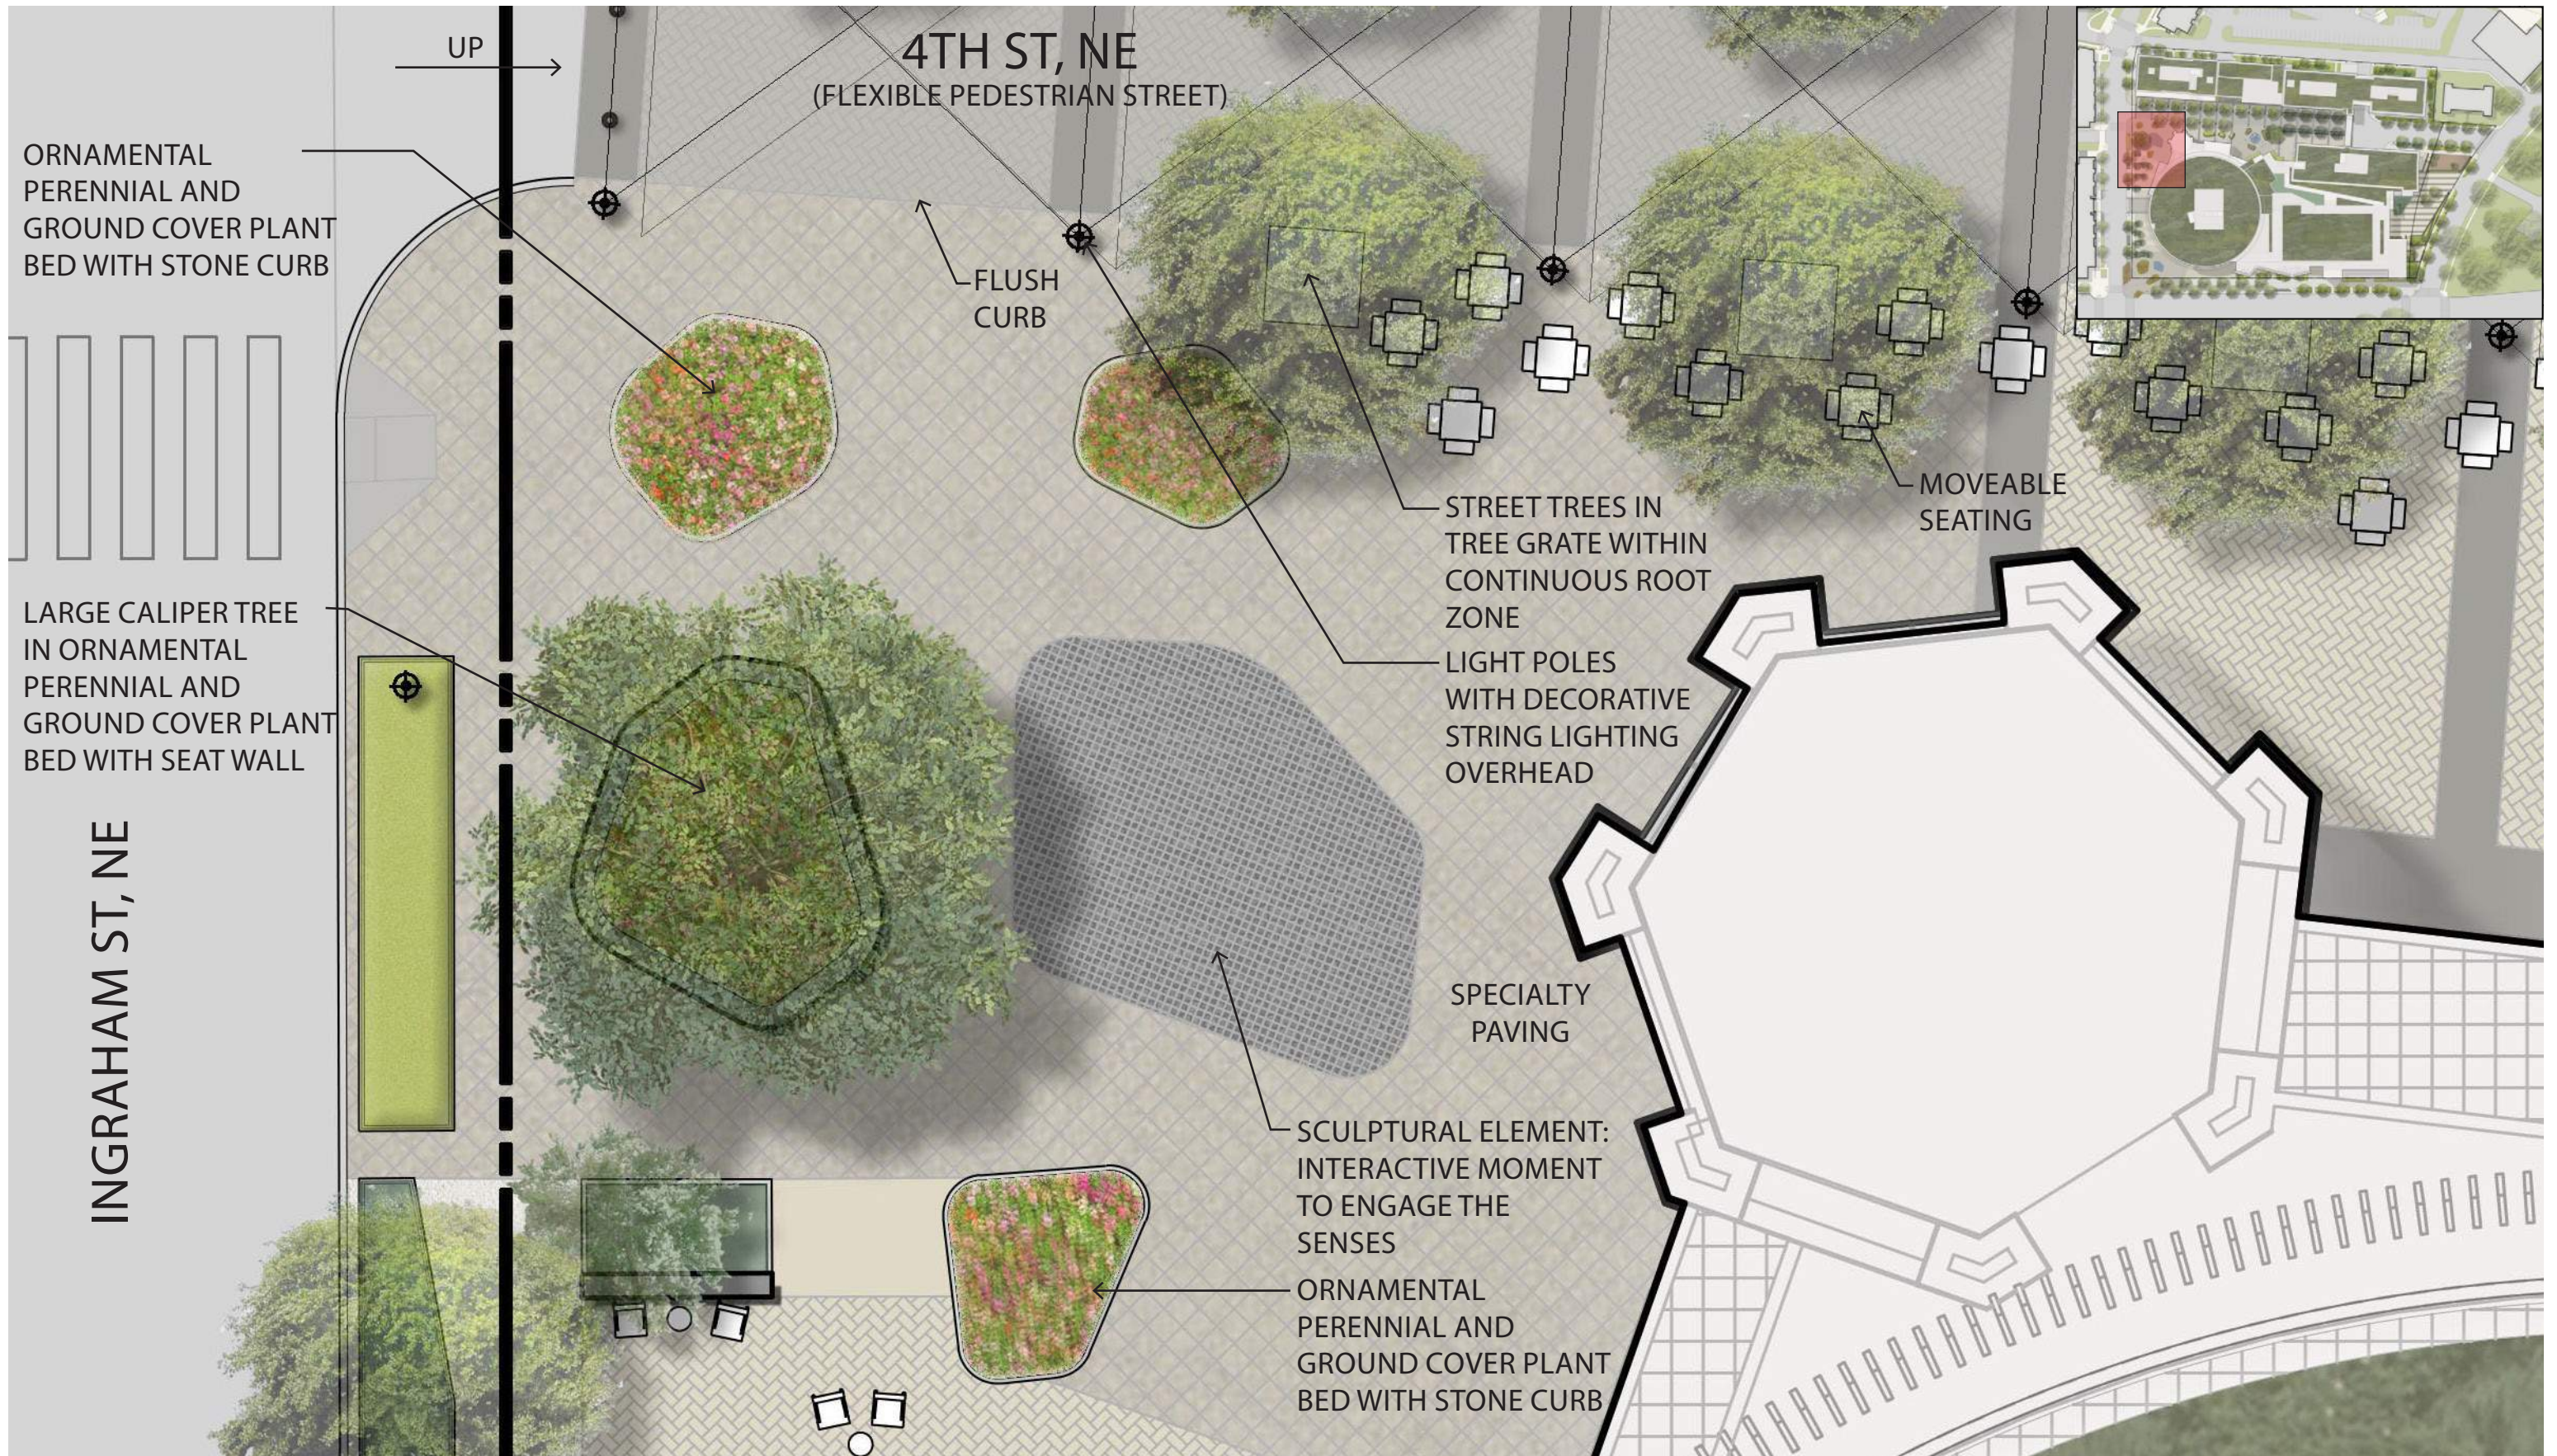

SHEET L5

4TH STREET, NE ILLUSTRATIVE STREETScape

ART PLACE AT FORT TOTTEN

L6

SHEET L15

SHEET L17

4TH STREET, NE ILLUSTRATIVE STREETScape

ART PLACE AT FORT TOTTEN

L7

CIVIL EXHIBITS

SHEET KEY MAP

SHEET KEY MAP

*SQUARE 3765
LOT 5*

*SUBDIVISION BOOK 207 PAGE 2
216,456 SQ. FT. OR 4.96915 ACRES (R)*

EX TRAFFIC SIGNAL (TYP.)

BUILDING B

EXISTING CONDITIONS
ART PLACE AT FORT TOTTEN

C2

SHEET KEY MAP

BUILDING B

EXISTING CONDITIONS

ART PLACE AT FORT TOTTEN

C3

SHEET KEY MAP

BUILDING B

EXISTING CONDITIONS
ART PLACE AT FORT TOTTEN

C4

SHEET KEY MAP

BUILDING B

EXISTING CONDITIONS
ART PLACE AT FORT TOTTEN

C5

SHEET KEY MAP