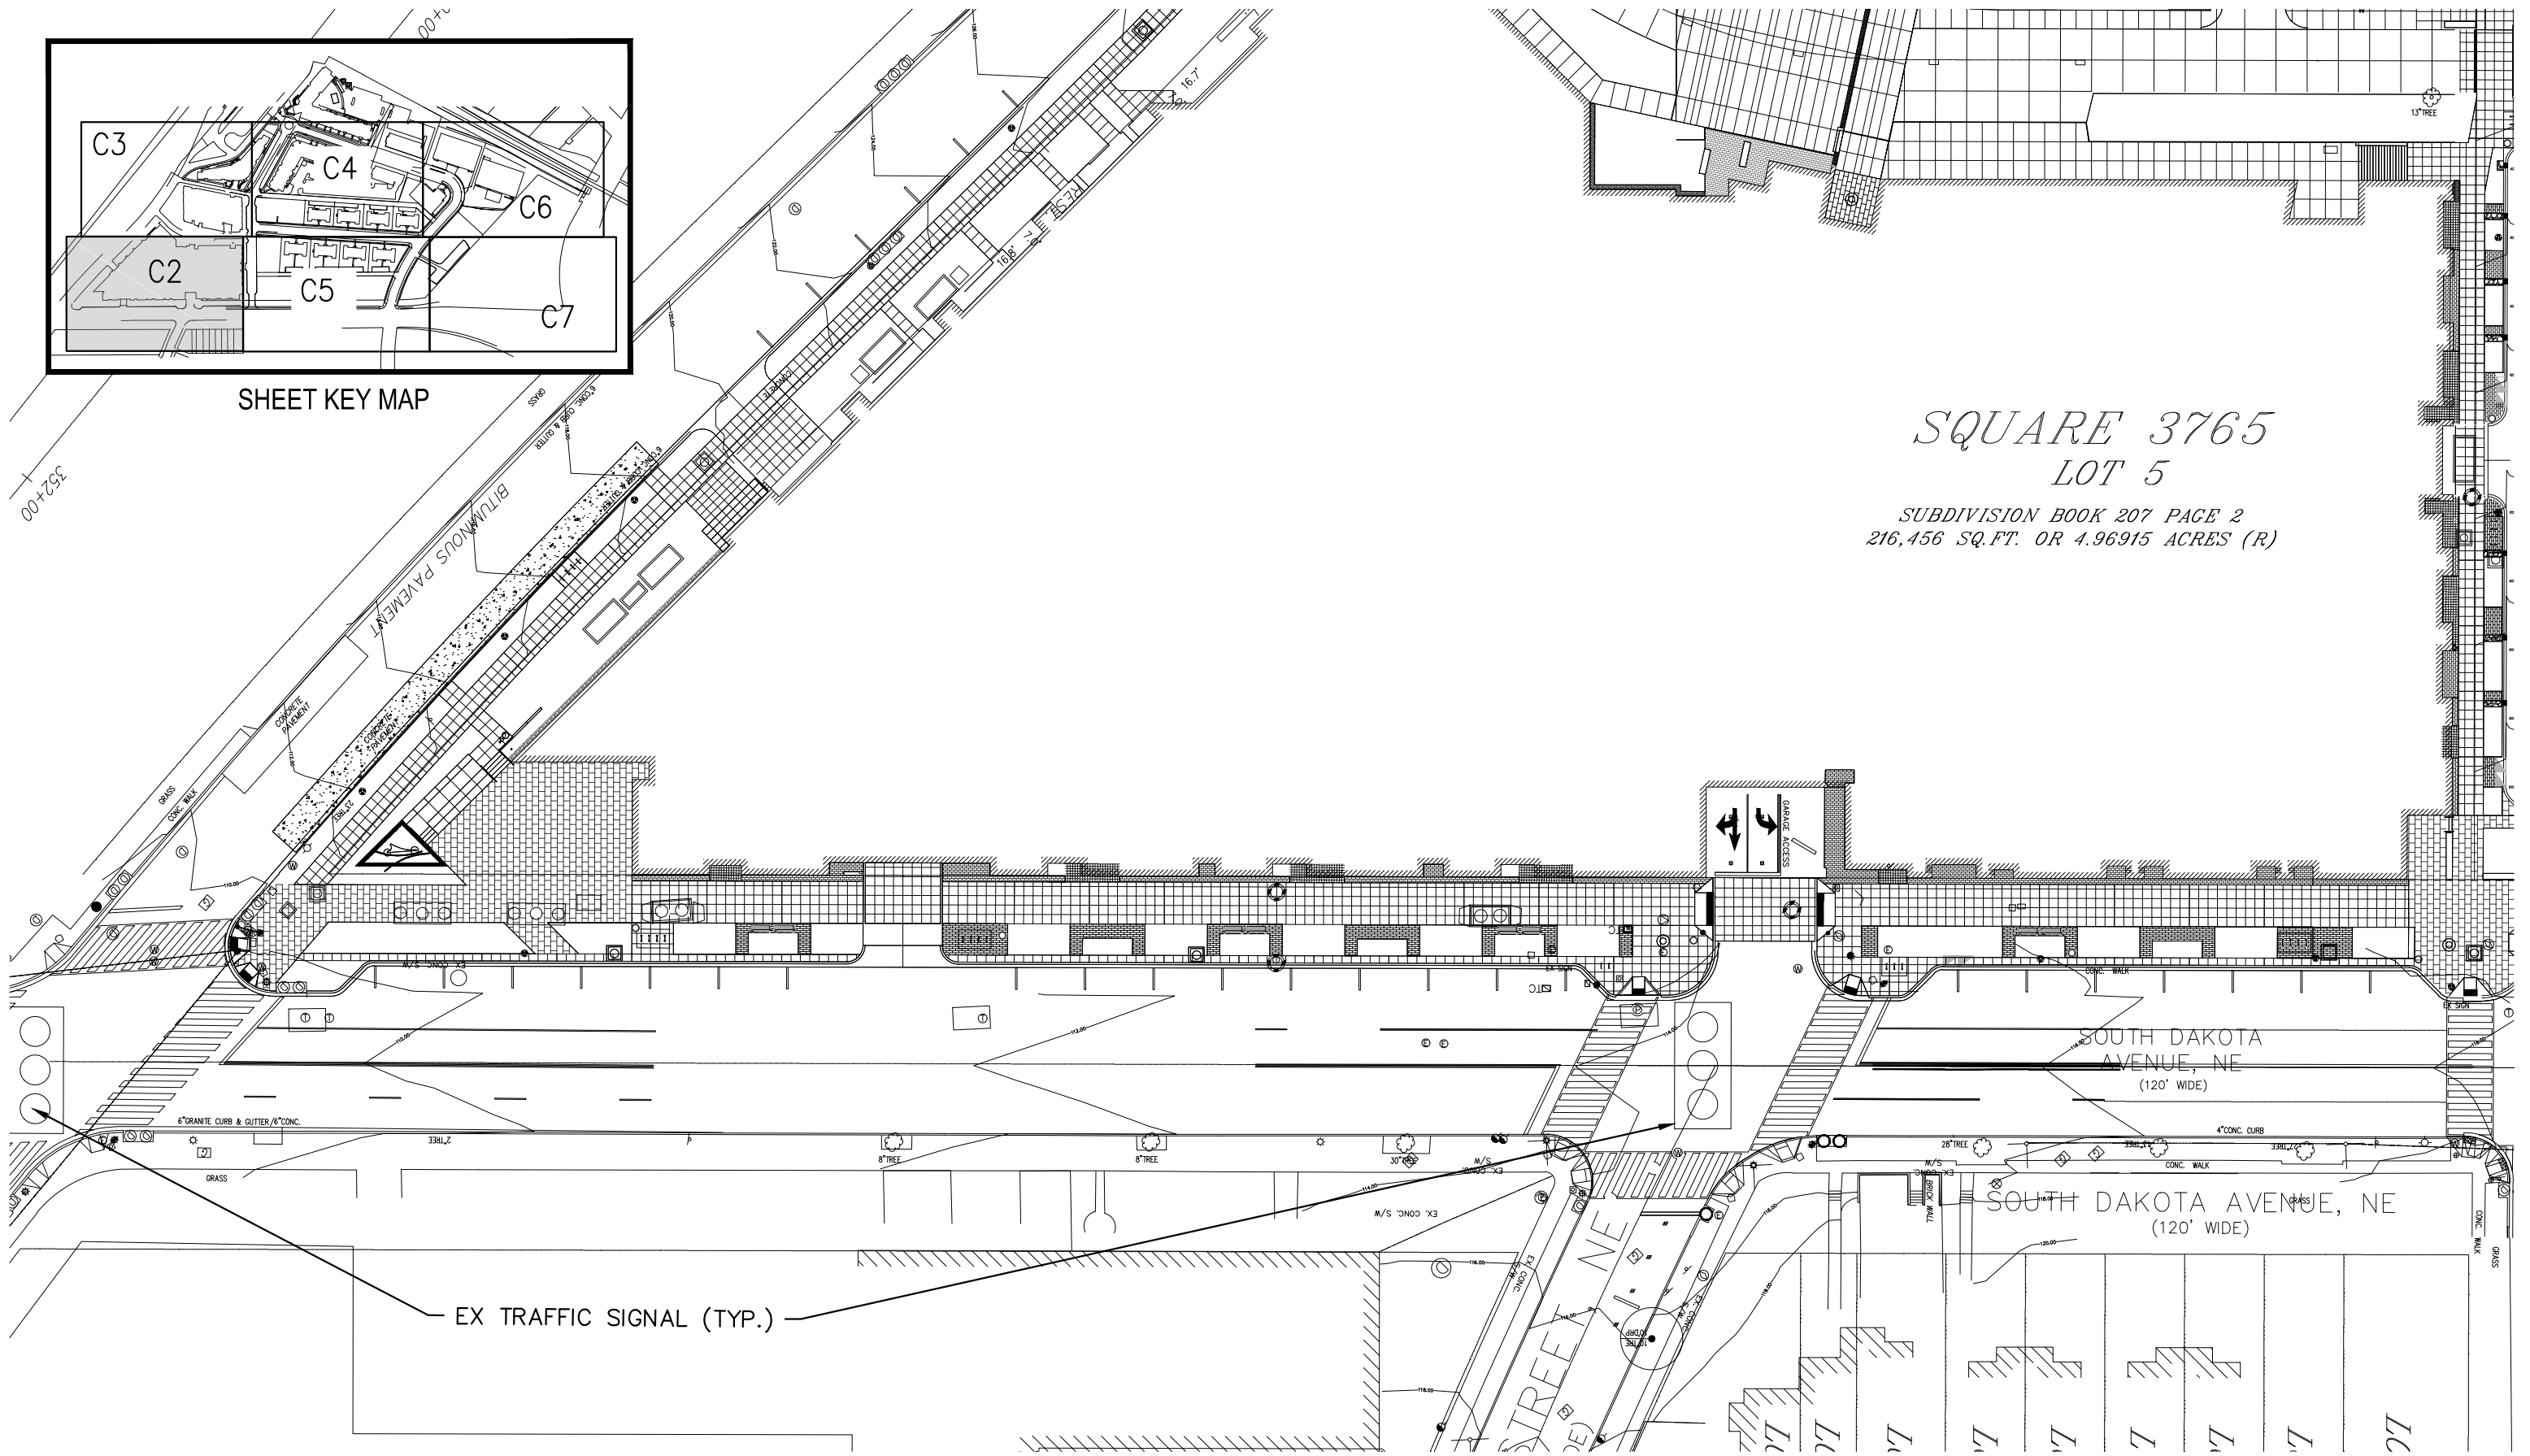

L7

CIVIL EXHIBITS

SHEET KEY MAP

SHEET KEY MAP

*SQUARE 3765
LOT 5*

*SUBDIVISION BOOK 207 PAGE 2
216,456 SQ. FT. OR 4.96915 ACRES (R)*

EX TRAFFIC SIGNAL (TYP.)

BUILDING B

EXISTING CONDITIONS
ART PLACE AT FORT TOTTEN

C2

SHEET KEY MAP

BUILDING B

EXISTING CONDITIONS

ART PLACE AT FORT TOTTEN

C3

SHEET KEY MAP

BUILDING B

EXISTING CONDITIONS
ART PLACE AT FORT TOTTEN

C4

SHEET KEY MAP

BUILDING B

EXISTING CONDITIONS
ART PLACE AT FORT TOTTEN

C5

SHEET KEY MAP