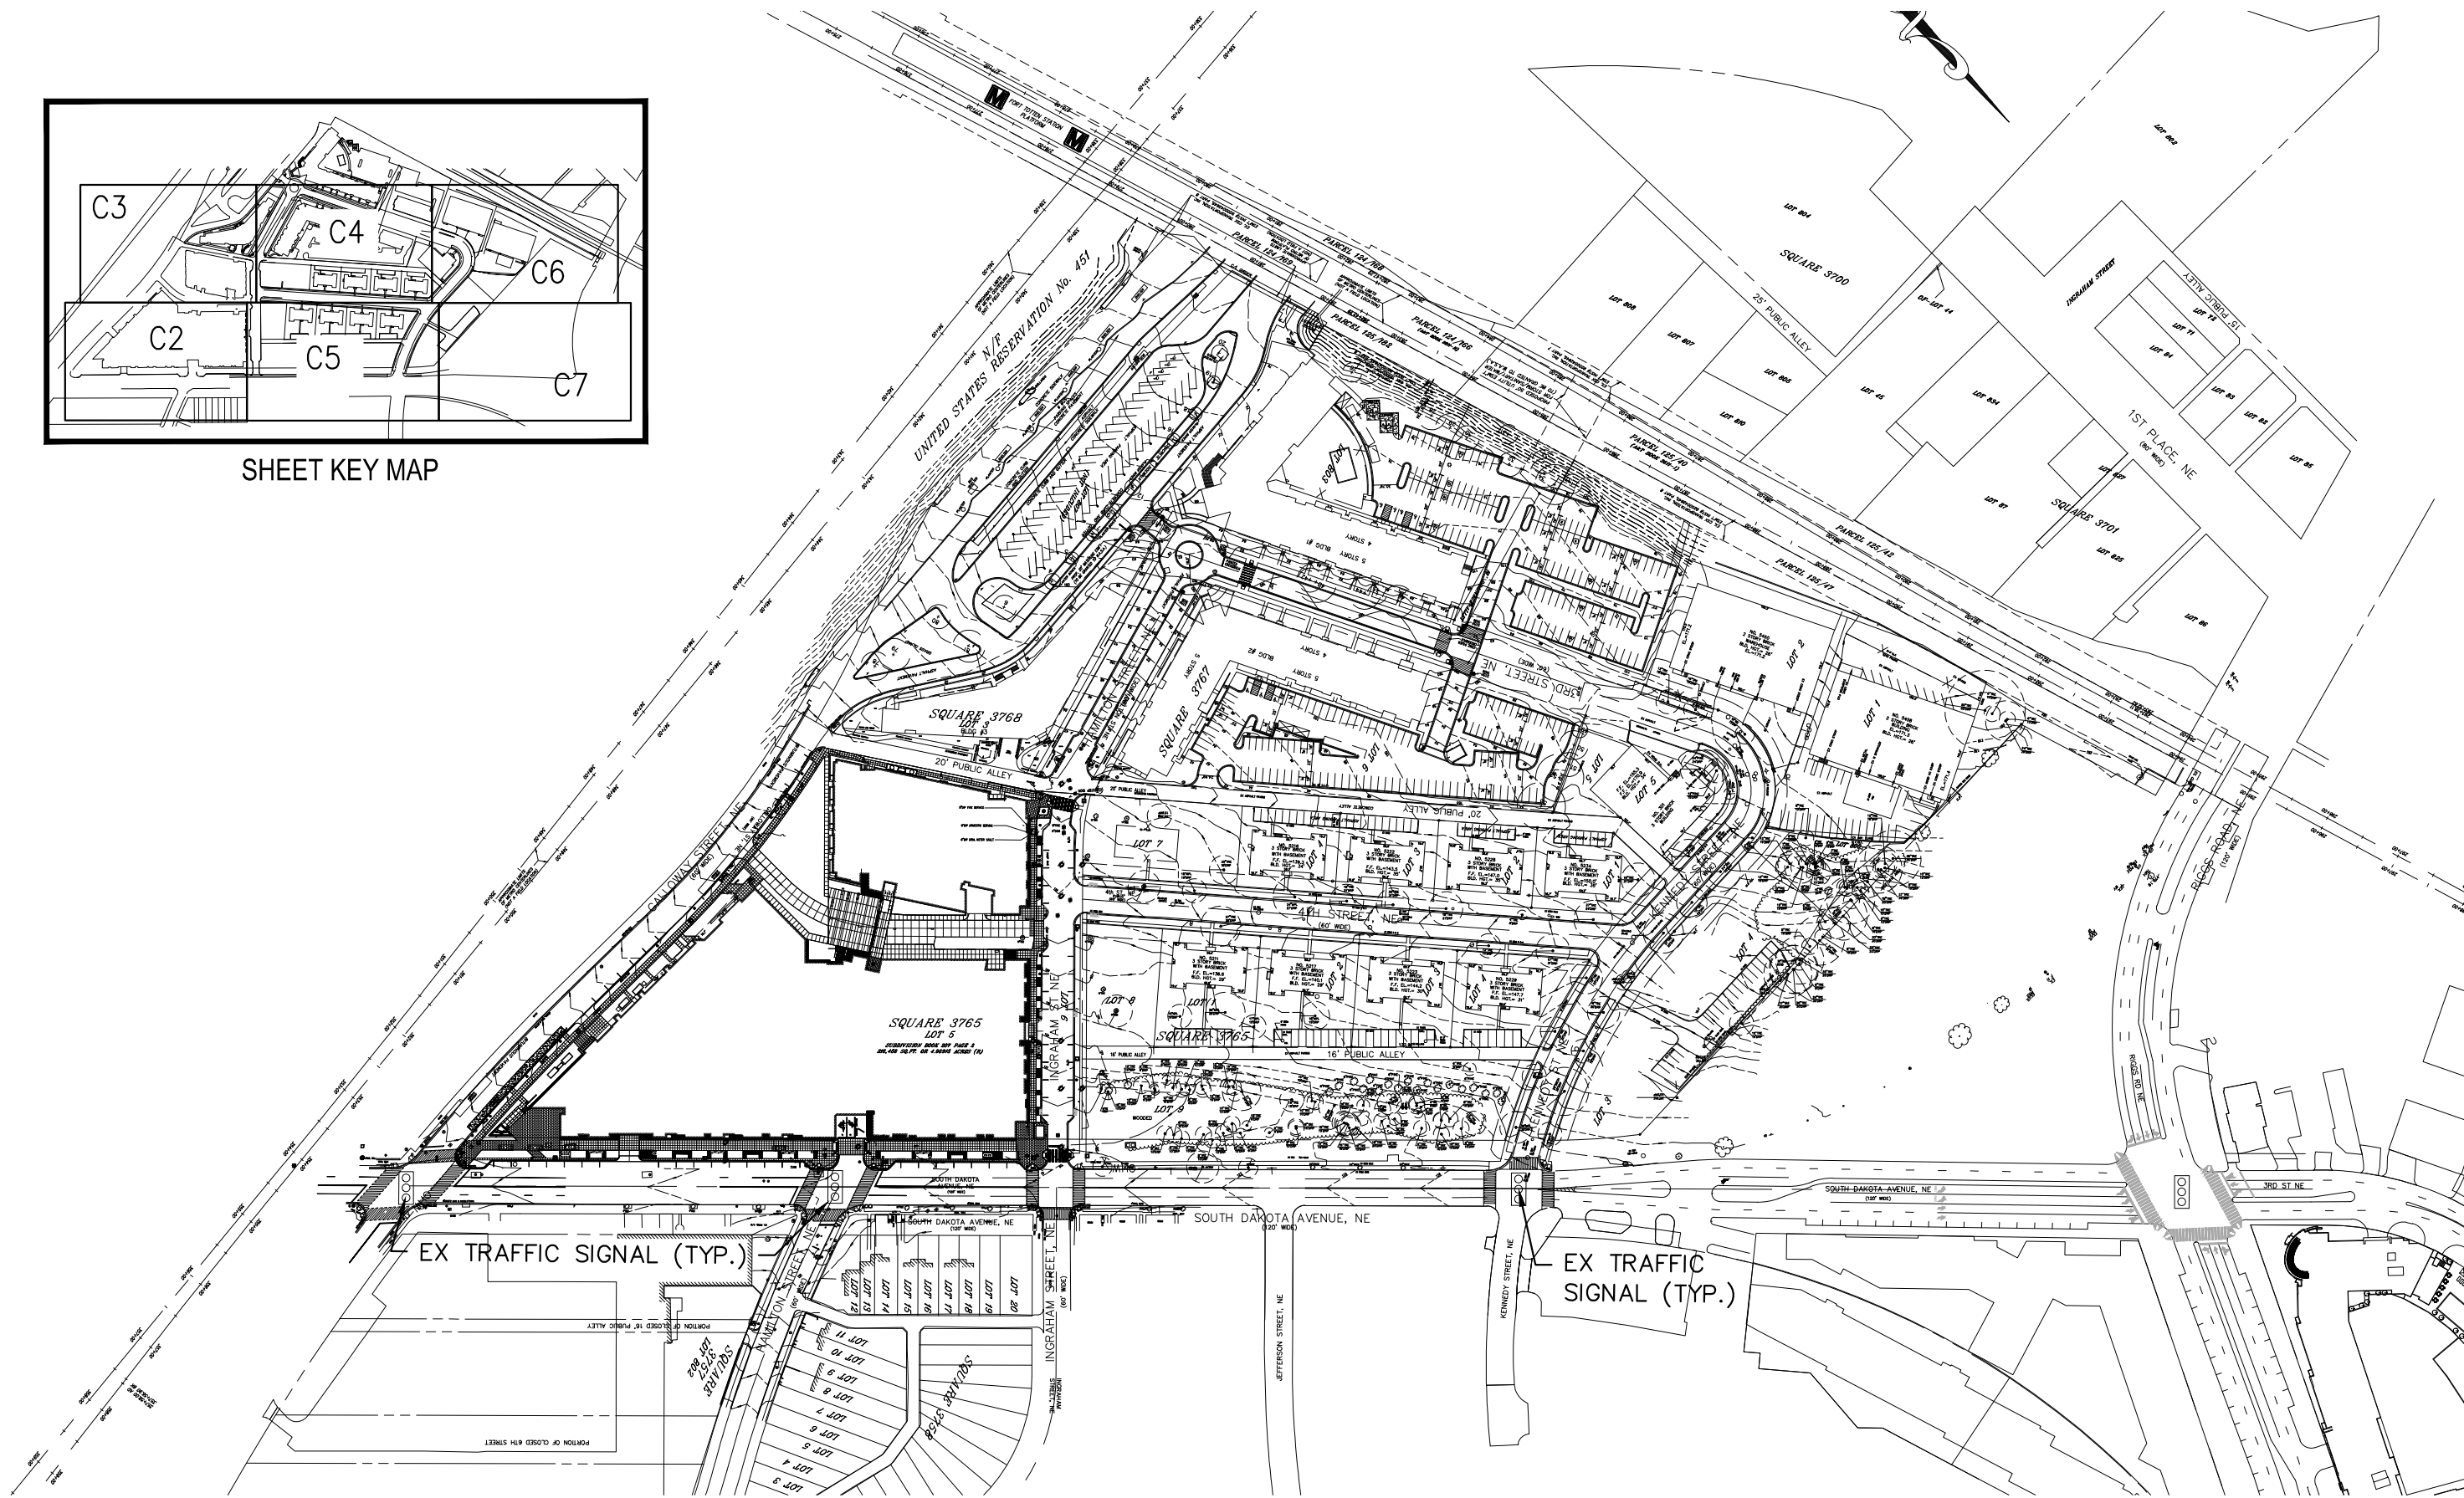

SHEET L5

4TH STREET, NE ILLUSTRATIVE STREETScape

ART PLACE AT FORT TOTTEN

L6

SHEET L15

SHEET L17

4TH STREET, NE ILLUSTRATIVE STREETScape

ART PLACE AT FORT TOTTEN

L7

CIVIL EXHIBITS

SHEET KEY MAP

SHEET KEY MAP

*SQUARE 3765
LOT 5*

*SUBDIVISION BOOK 207 PAGE 2
216,456 SQ. FT. OR 4.96915 ACRES (R)*

EX TRAFFIC SIGNAL (TYP.)

BUILDING B

EXISTING CONDITIONS
ART PLACE AT FORT TOTTEN

C2

SHEET KEY MAP

BUILDING B

EXISTING CONDITIONS

ART PLACE AT FORT TOTTEN

C3

SHEET KEY MAP

BUILDING B

EXISTING CONDITIONS
ART PLACE AT FORT TOTTEN

C4

SHEET KEY MAP

BUILDING B

EXISTING CONDITIONS
ART PLACE AT FORT TOTTEN

C5

SHEET KEY MAP