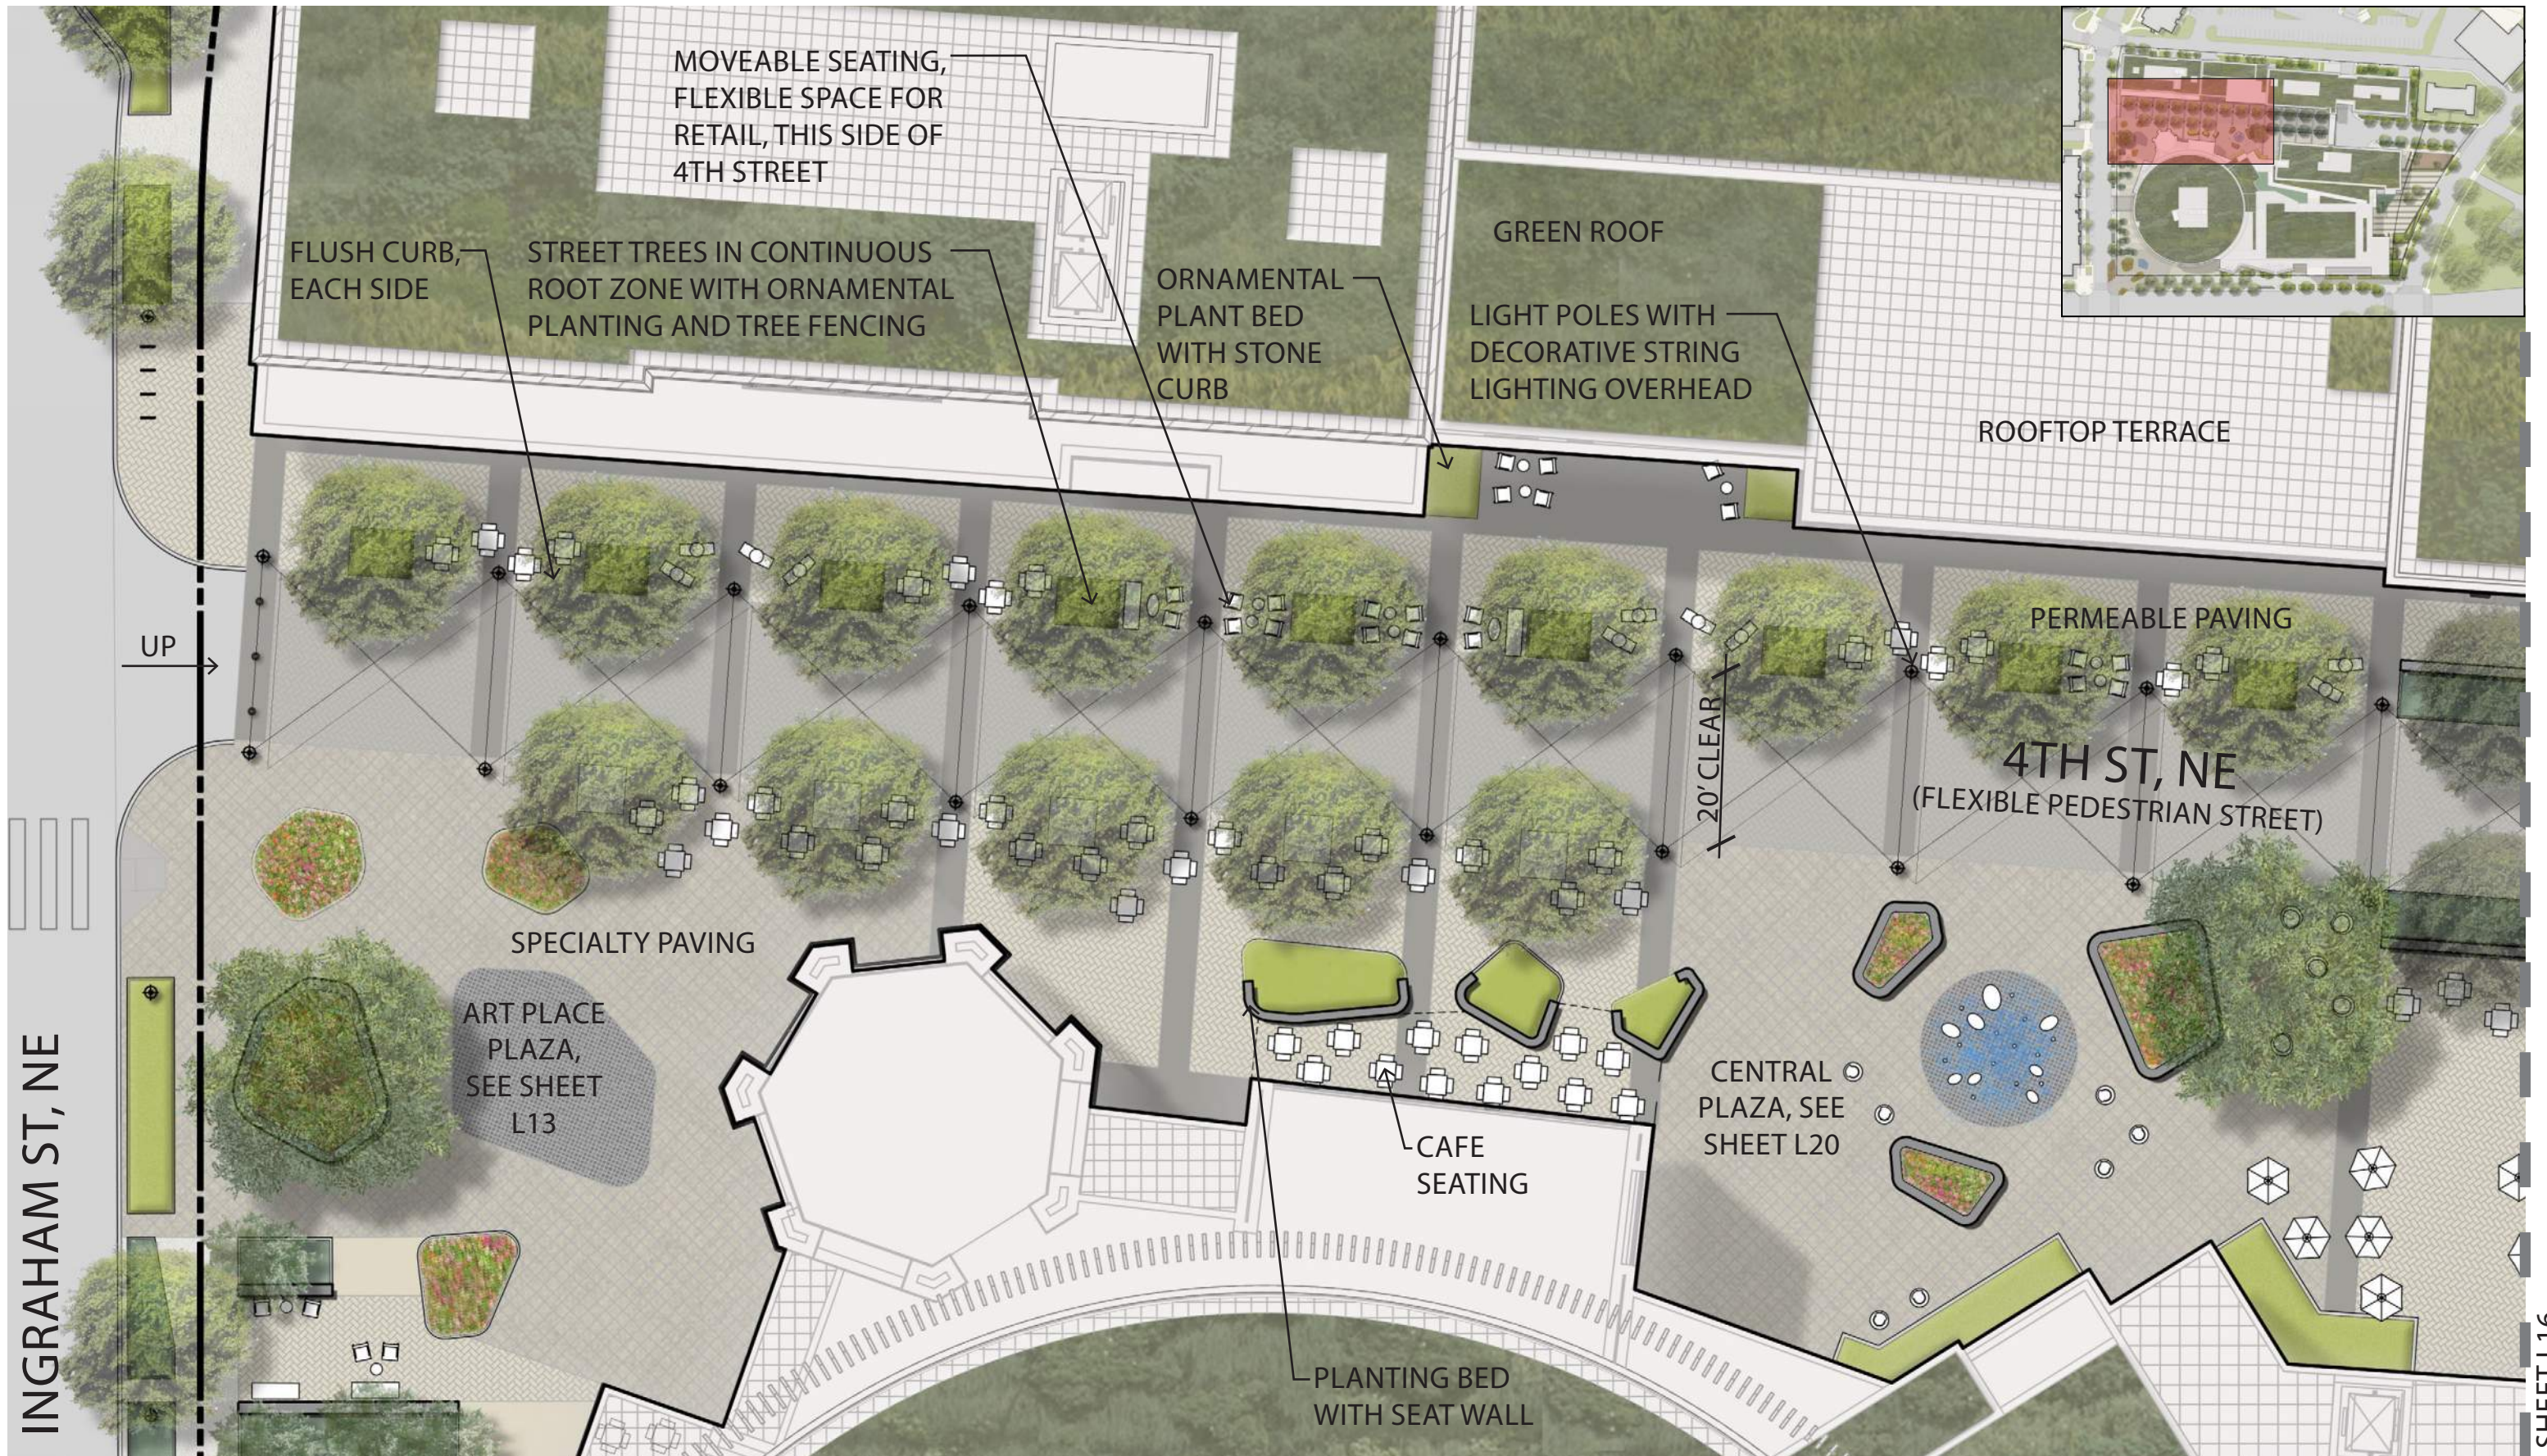

SHEET L5

4TH STREET, NE ILLUSTRATIVE STREETScape

ART PLACE AT FORT TOTTEN

L6

SHEET L15

SHEET L17

4TH STREET, NE ILLUSTRATIVE STREETScape

ART PLACE AT FORT TOTTEN

L7

CIVIL EXHIBITS

SHEET KEY MAP

SHEET KEY MAP

*SQUARE 3765
LOT 5*

*SUBDIVISION BOOK 207 PAGE 2
216,456 SQ. FT. OR 4.96915 ACRES (R)*

EX TRAFFIC SIGNAL (TYP.)

BUILDING B

EXISTING CONDITIONS
ART PLACE AT FORT TOTTEN

C2

SHEET KEY MAP

BUILDING B

EXISTING CONDITIONS

ART PLACE AT FORT TOTTEN

C3

SHEET KEY MAP

BUILDING B

EXISTING CONDITIONS
ART PLACE AT FORT TOTTEN

C4

SHEET KEY MAP

BUILDING B

EXISTING CONDITIONS
ART PLACE AT FORT TOTTEN

C5

SHEET KEY MAP