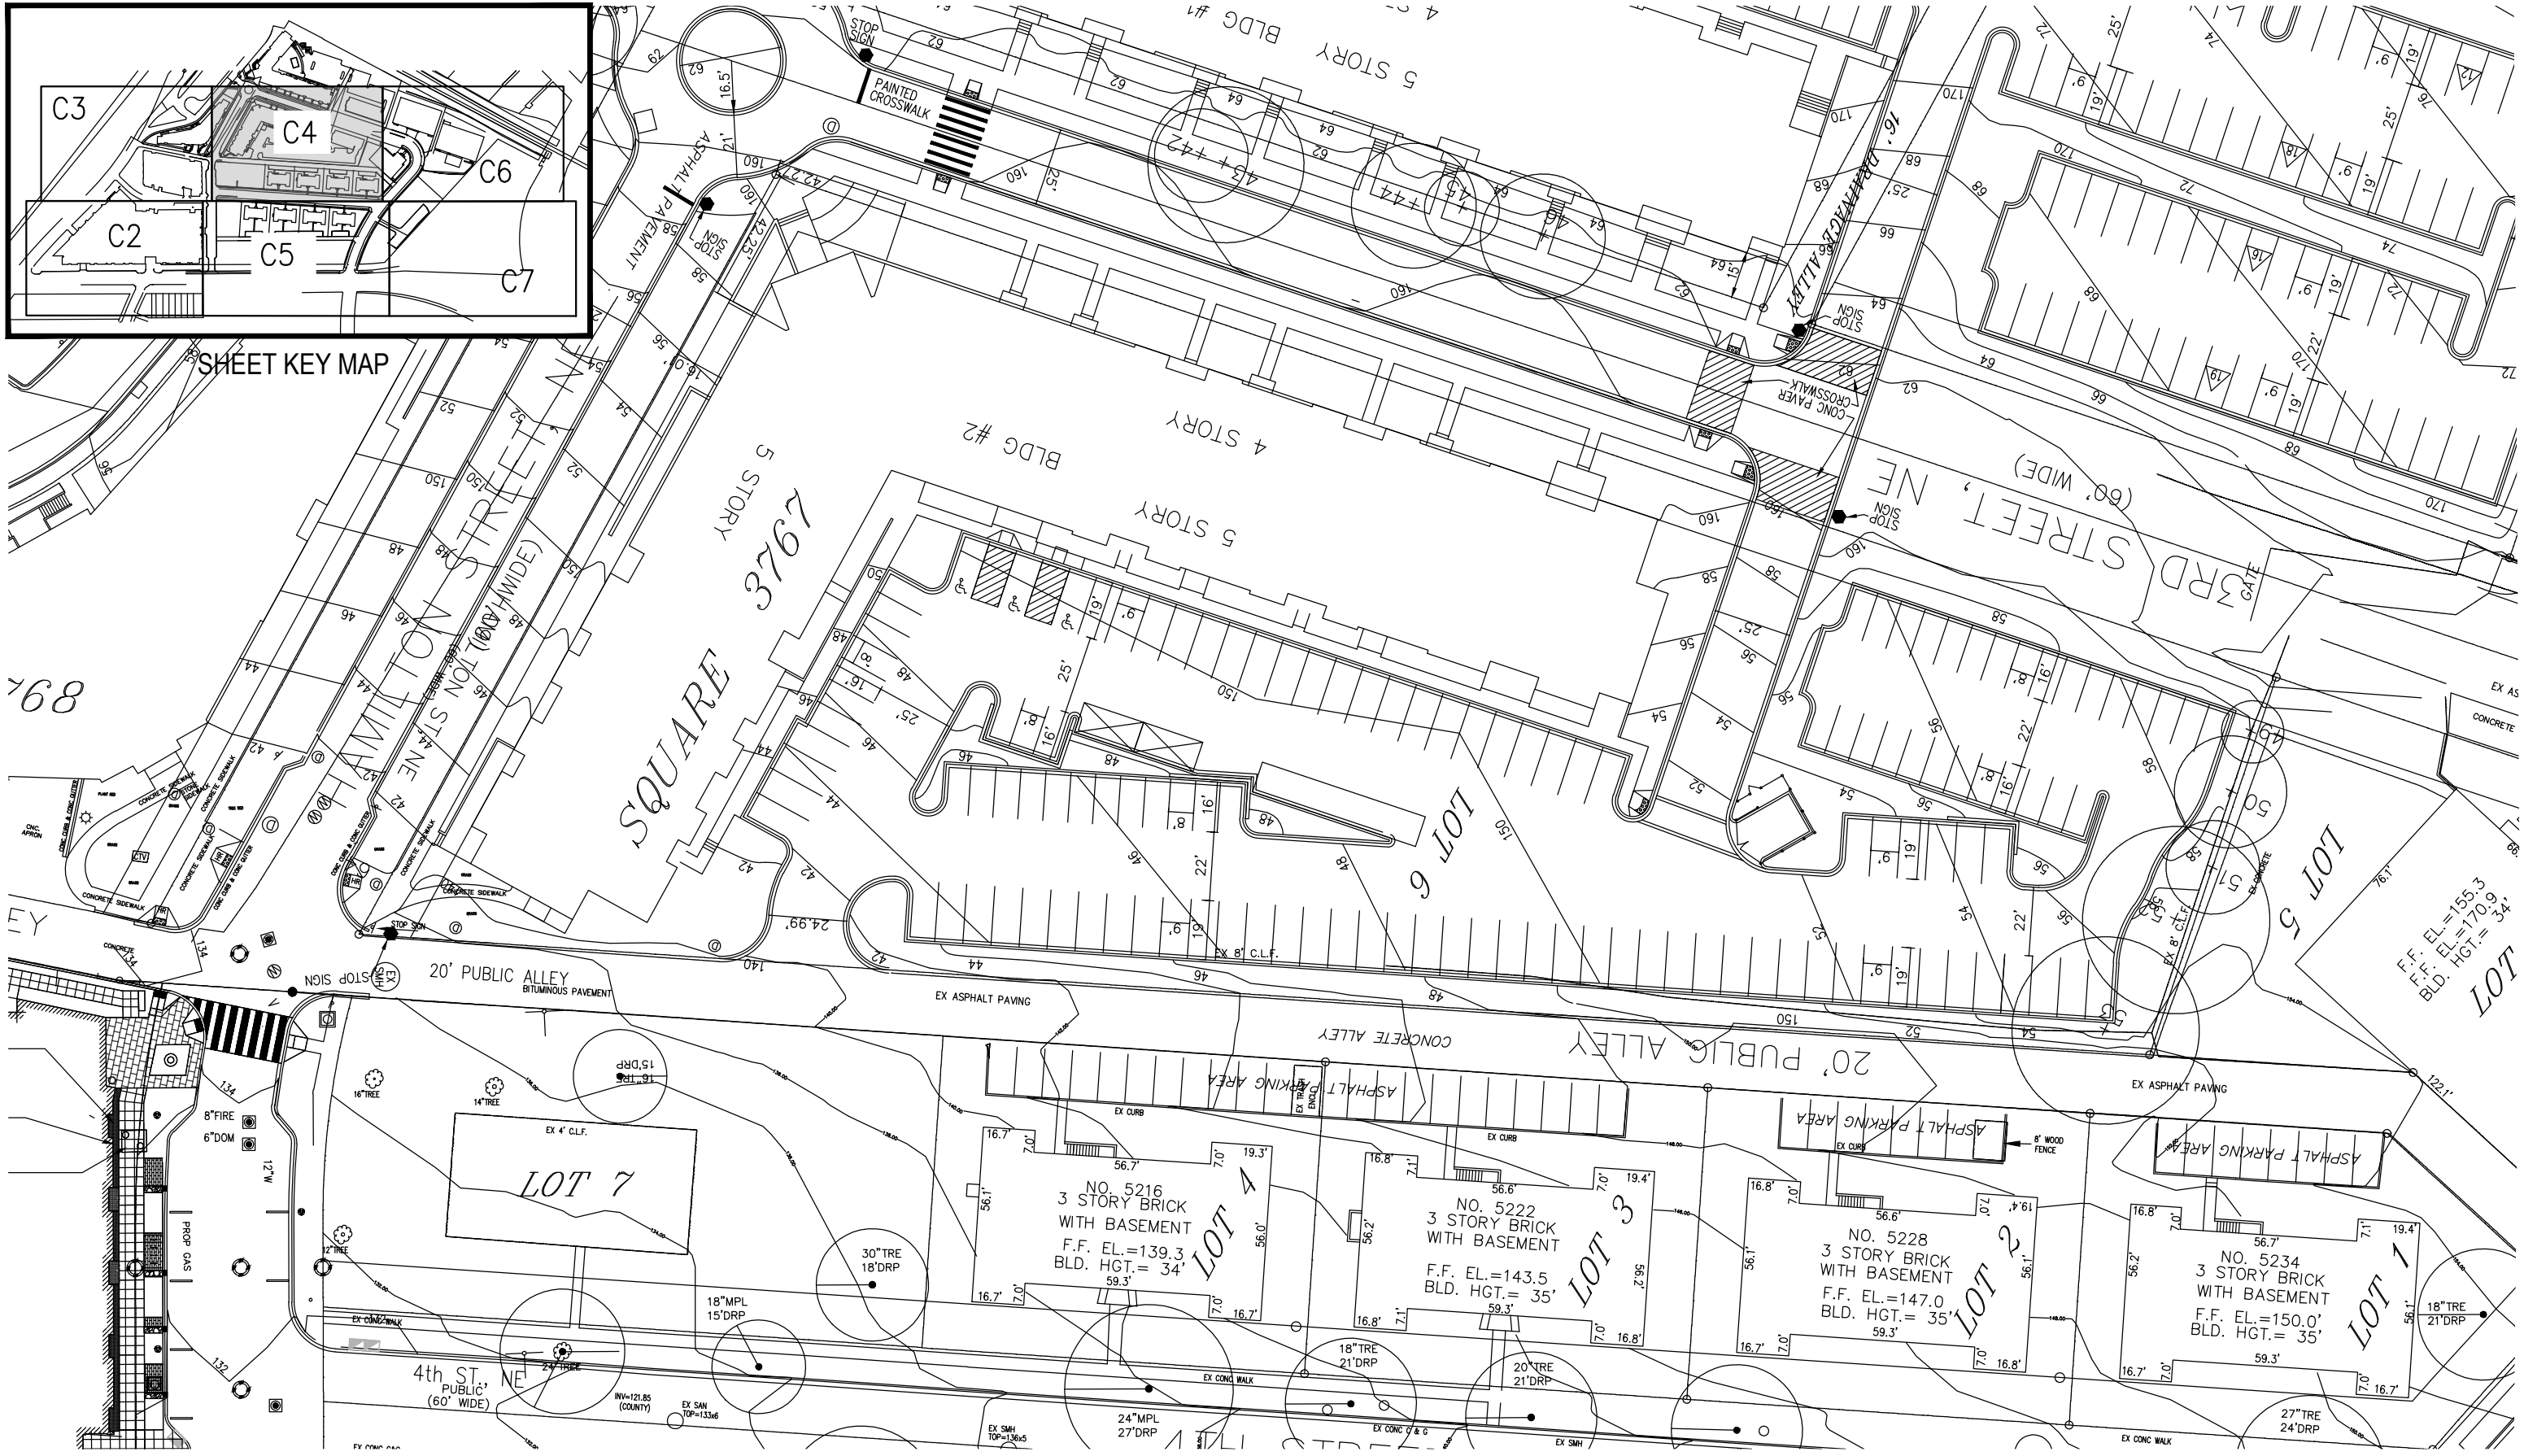

L7

CIVIL EXHIBITS

SHEET KEY MAP

SHEET KEY MAP

*SQUARE 3765
LOT 5*

*SUBDIVISION BOOK 207 PAGE 2
216,456 SQ. FT. OR 4.96915 ACRES (R)*

EX TRAFFIC SIGNAL (TYP.)

BUILDING B

EXISTING CONDITIONS
ART PLACE AT FORT TOTTEN

C2

SHEET KEY MAP

BUILDING B

EXISTING CONDITIONS

ART PLACE AT FORT TOTTEN

C3

SHEET KEY MAP

BUILDING B

EXISTING CONDITIONS
ART PLACE AT FORT TOTTEN

C4

SHEET KEY MAP

BUILDING B

EXISTING CONDITIONS
ART PLACE AT FORT TOTTEN

C5

SHEET KEY MAP