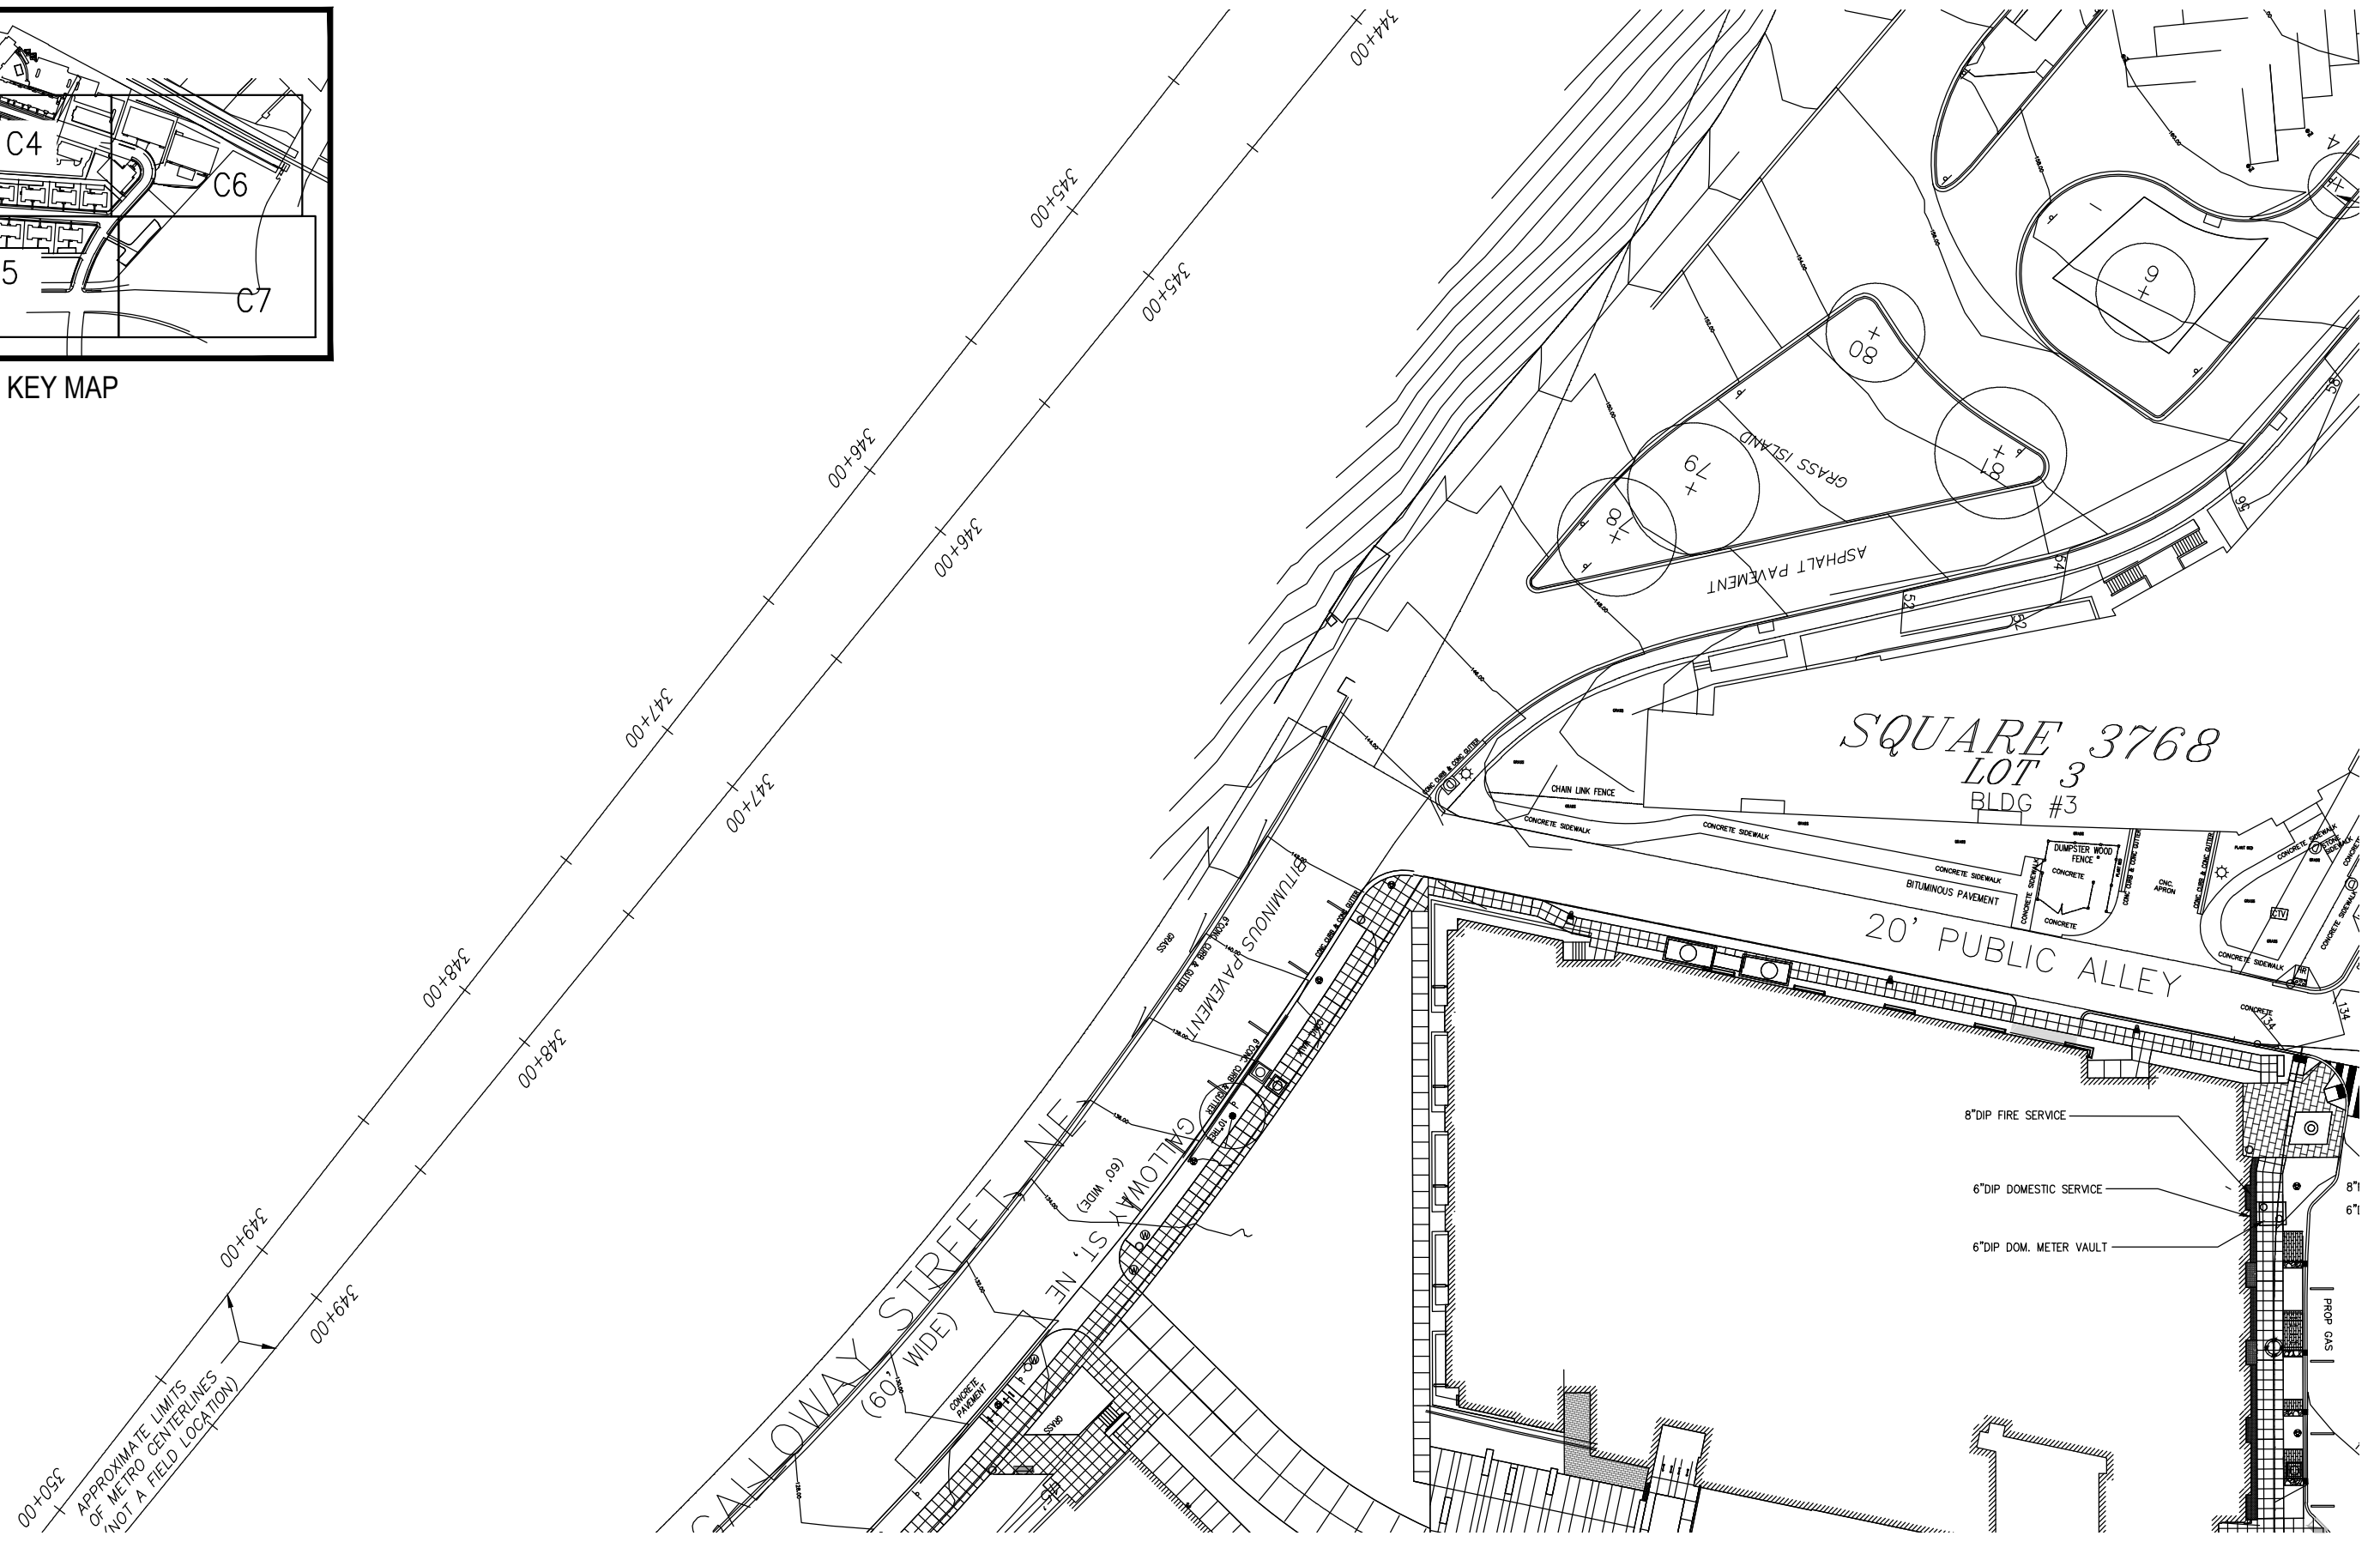

L7

CIVIL EXHIBITS

SHEET KEY MAP

SHEET KEY MAP

*SQUARE 3765
LOT 5*

*SUBDIVISION BOOK 207 PAGE 2
216,456 SQ. FT. OR 4.96915 ACRES (R)*

EX TRAFFIC SIGNAL (TYP.)

BUILDING B

EXISTING CONDITIONS
ART PLACE AT FORT TOTTEN

C2

SHEET KEY MAP

BUILDING B

EXISTING CONDITIONS

ART PLACE AT FORT TOTTEN

C3

SHEET KEY MAP