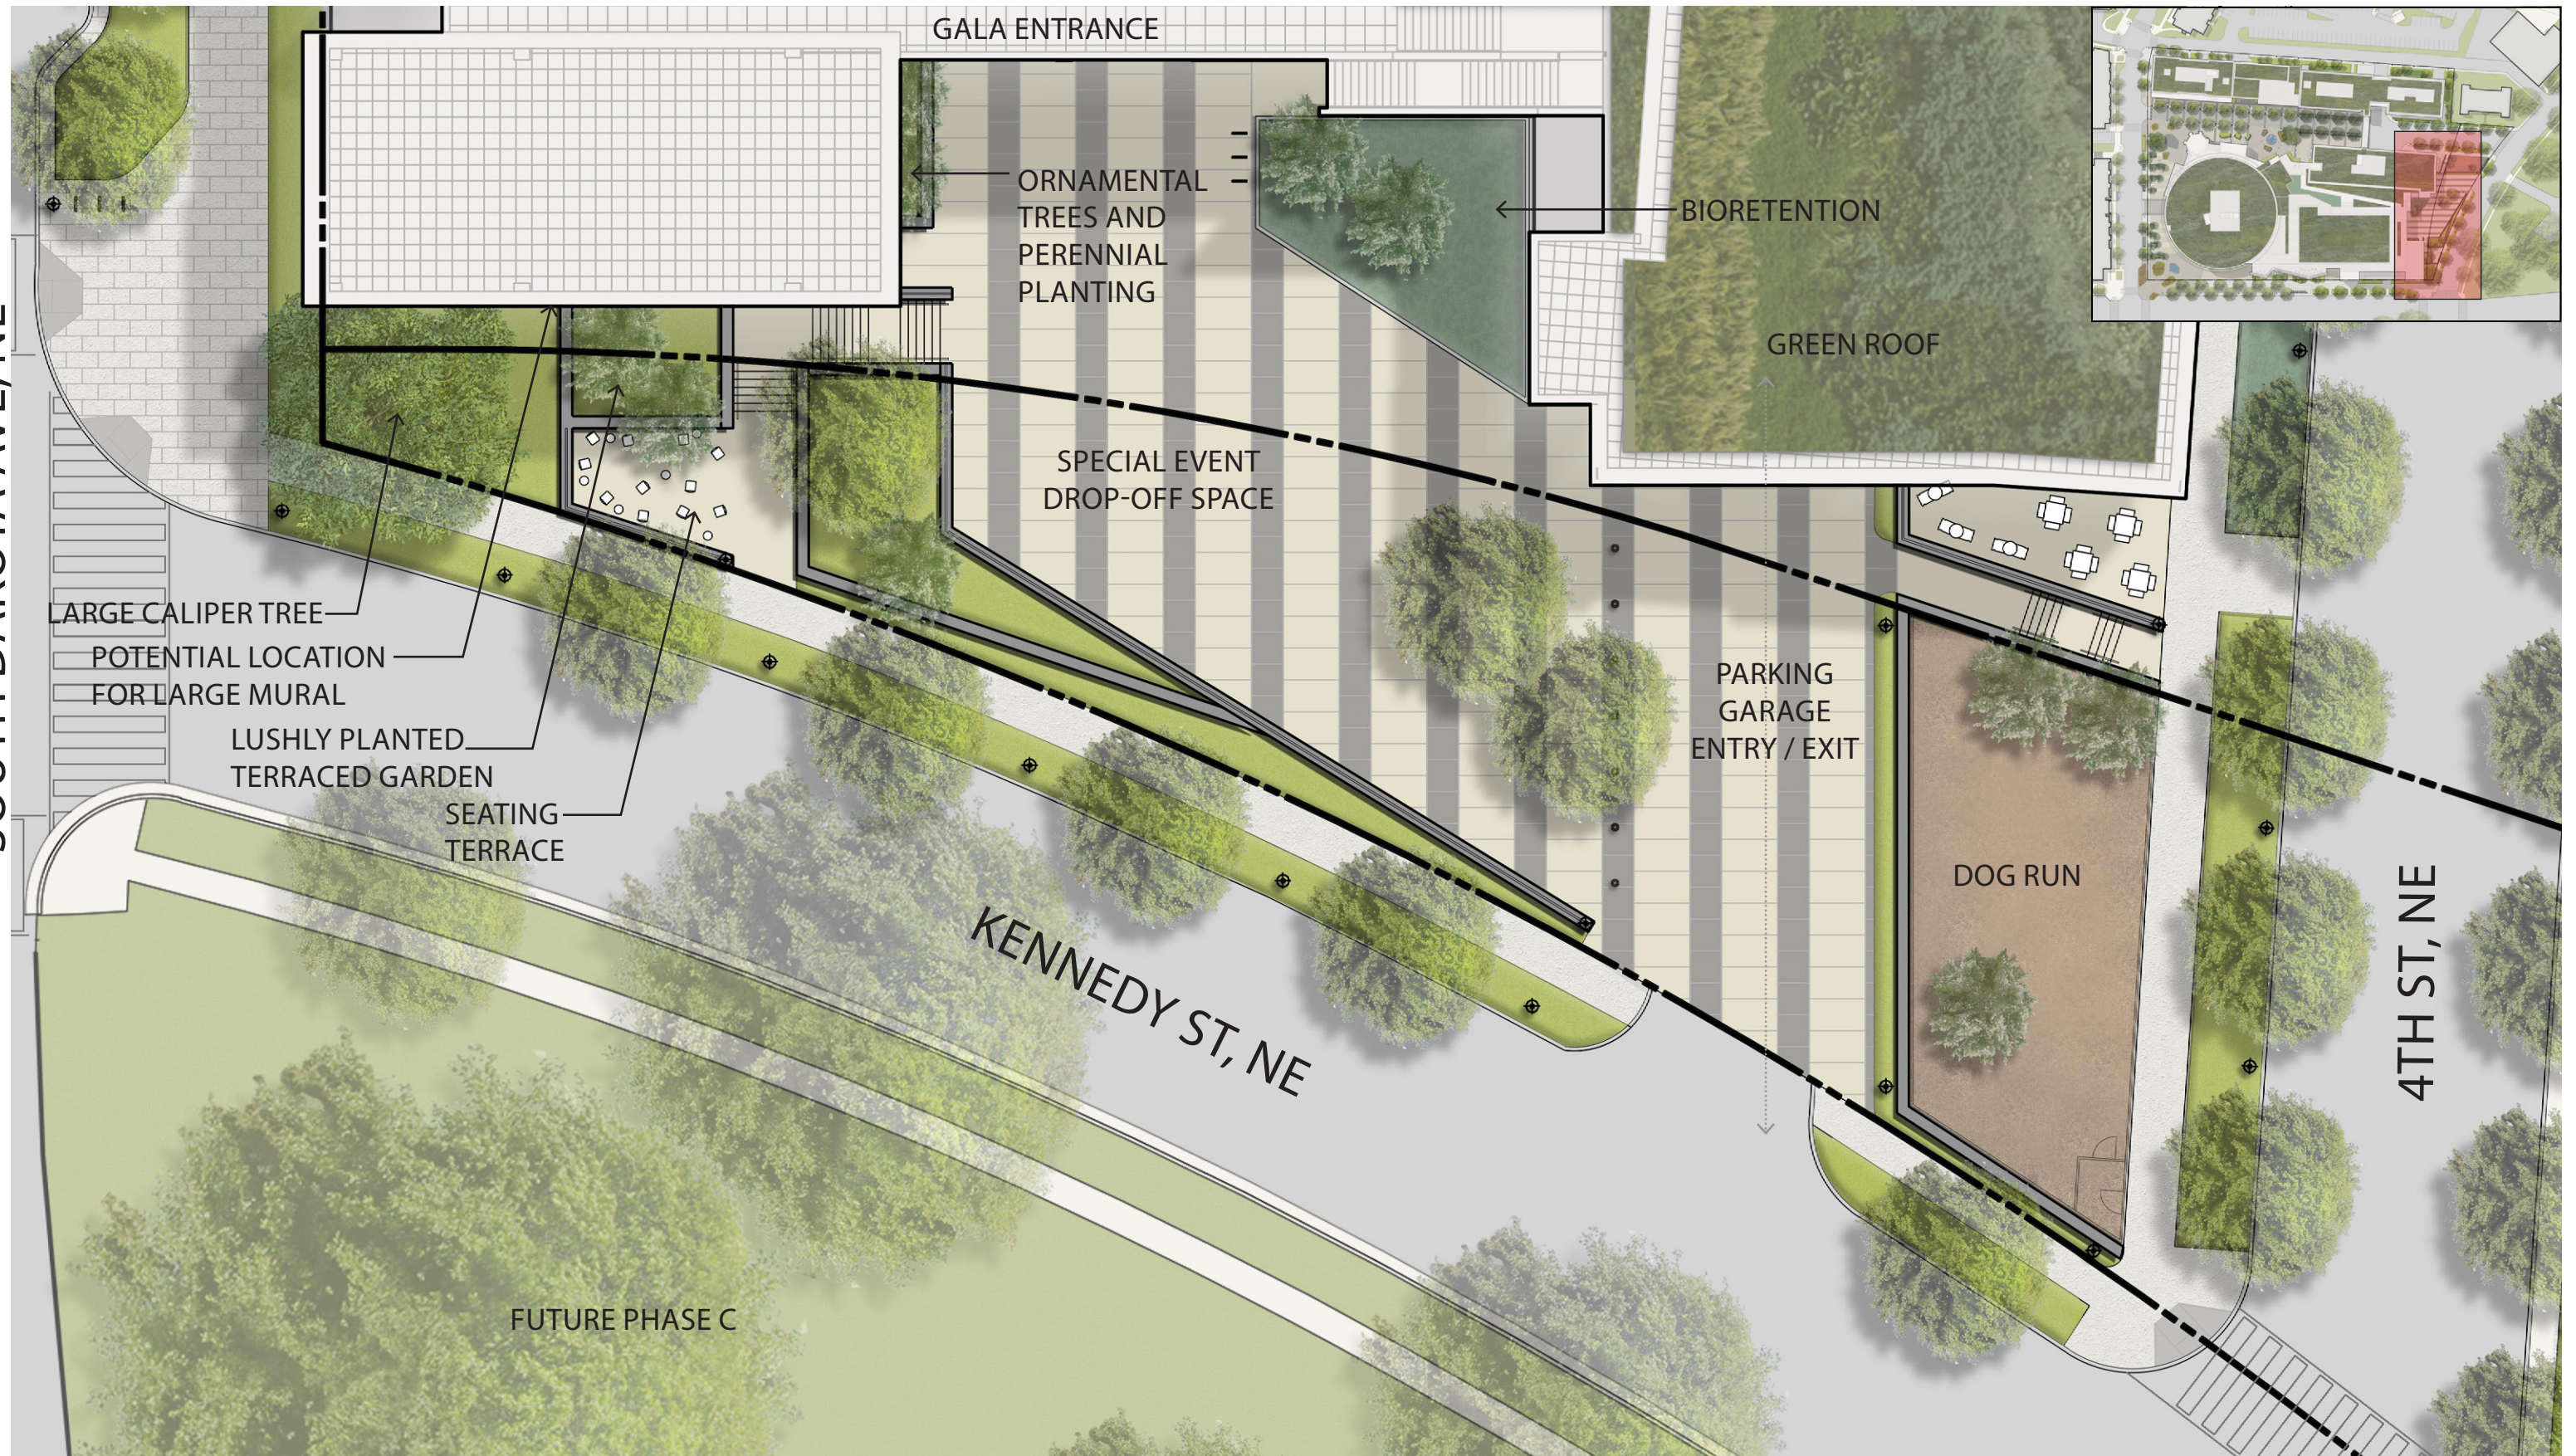

# POTENTIAL LOCATION OF BALCONIES

SOUTH DAKOTA AVE, NE

ILLUSTRATIVE STREETScape - CURRENT KENNEDY STREET NE ALIGNMENT  
ART PLACE AT FORT TOTTEN

SOUTH DAKOTA AVE, NE

GALA ENTRANCE

ORNAMENTAL TREES AND PERENNIAL PLANTING

BIORETENTION

GREEN ROOF

LARGE CALIPER TREE  
LUSHLY PLANTED  
TERRACED GARDEN

PARKING  
GARAGE  
ENTRY / EXIT

KENNEDY ST, NE

4TH ST, NE

FUTURE PHASE C