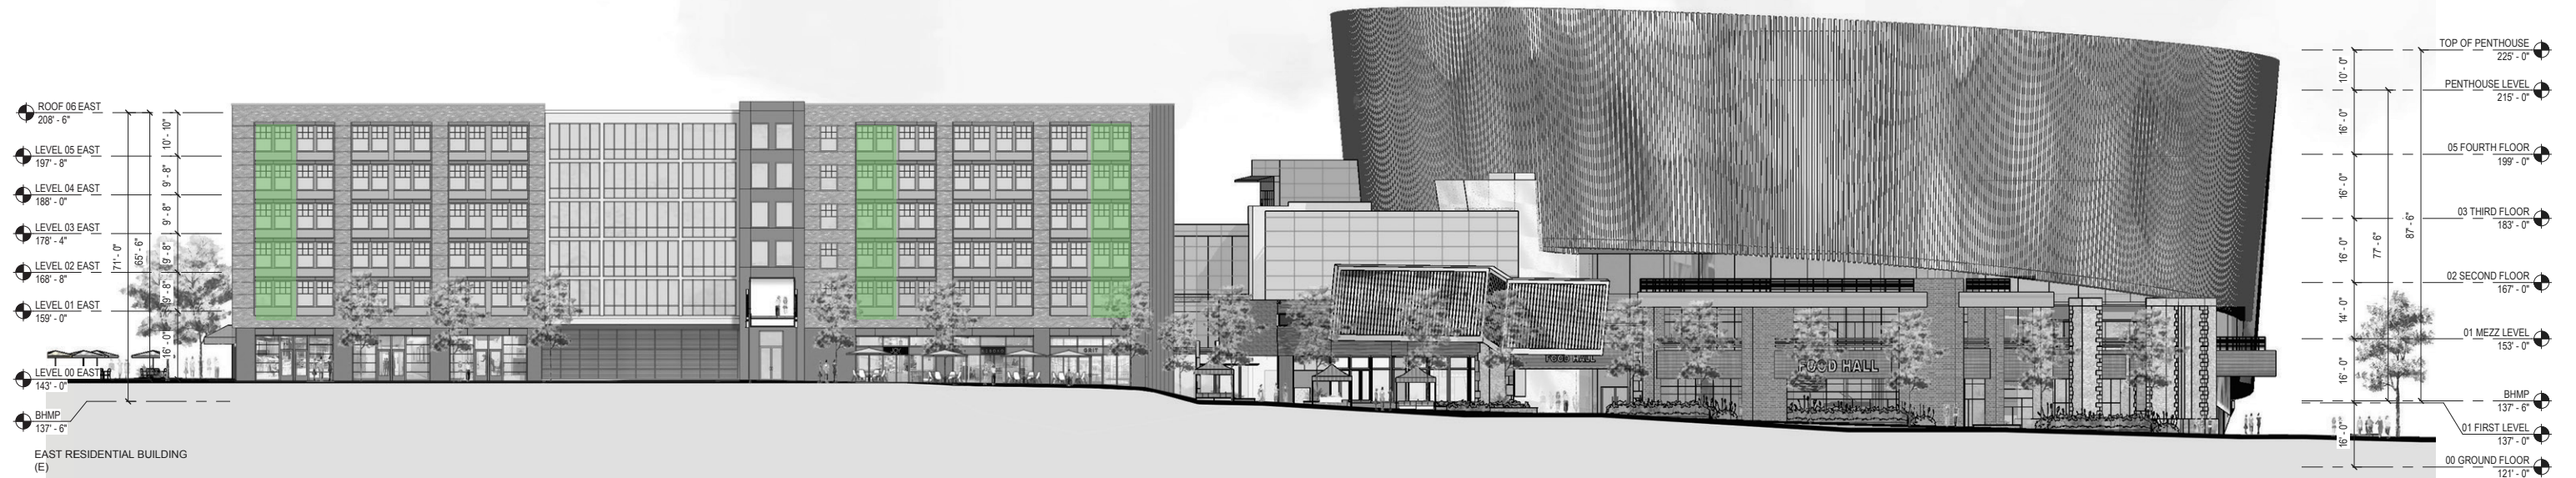

# POTENTIAL LOCATION OF BALCONIES

SOUTH DAKOTA AVE, NE

ILLUSTRATIVE STREETScape - CURRENT KENNEDY STREET NE ALIGNMENT  
ART PLACE AT FORT TOTTEN

SOUTH DAKOTA AVE, NE

GALA ENTRANCE

ORNAMENTAL TREES AND PERENNIAL PLANTING

BIORETENTION

GREEN ROOF

LARGE CALIPER TREE  
LUSHLY PLANTED  
TERRACED GARDEN

PARKING  
GARAGE  
ENTRY / EXIT

KENNEDY ST, NE

4TH ST, NE

FUTURE PHASE C