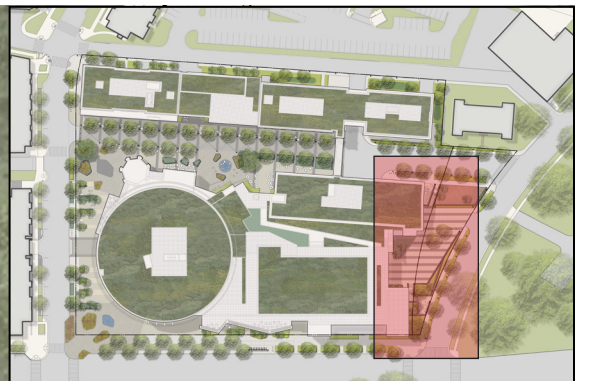

CENTRAL PLAZA, 4TH ST, NE | L20

SPLASH FOUNTAIN WITH SCULPTURAL ELEMENTS

PLAYFUL SEATING

LUSH ORNAMENTAL PLANTING ALONG BUILDING

LARGE CALIPER TREE WITH SEATING BENEATH

FLEXIBLE SEATING AT NIGHT

FLEXIBLE POP-UP VENDOR SPACE

SOUTH DAKOTA AVE, NE

KENNEDY STREET, NE
 ILLUSTRATIVE STREETSCAPE
 ART PLACE AT FORT TOTTEN

L22