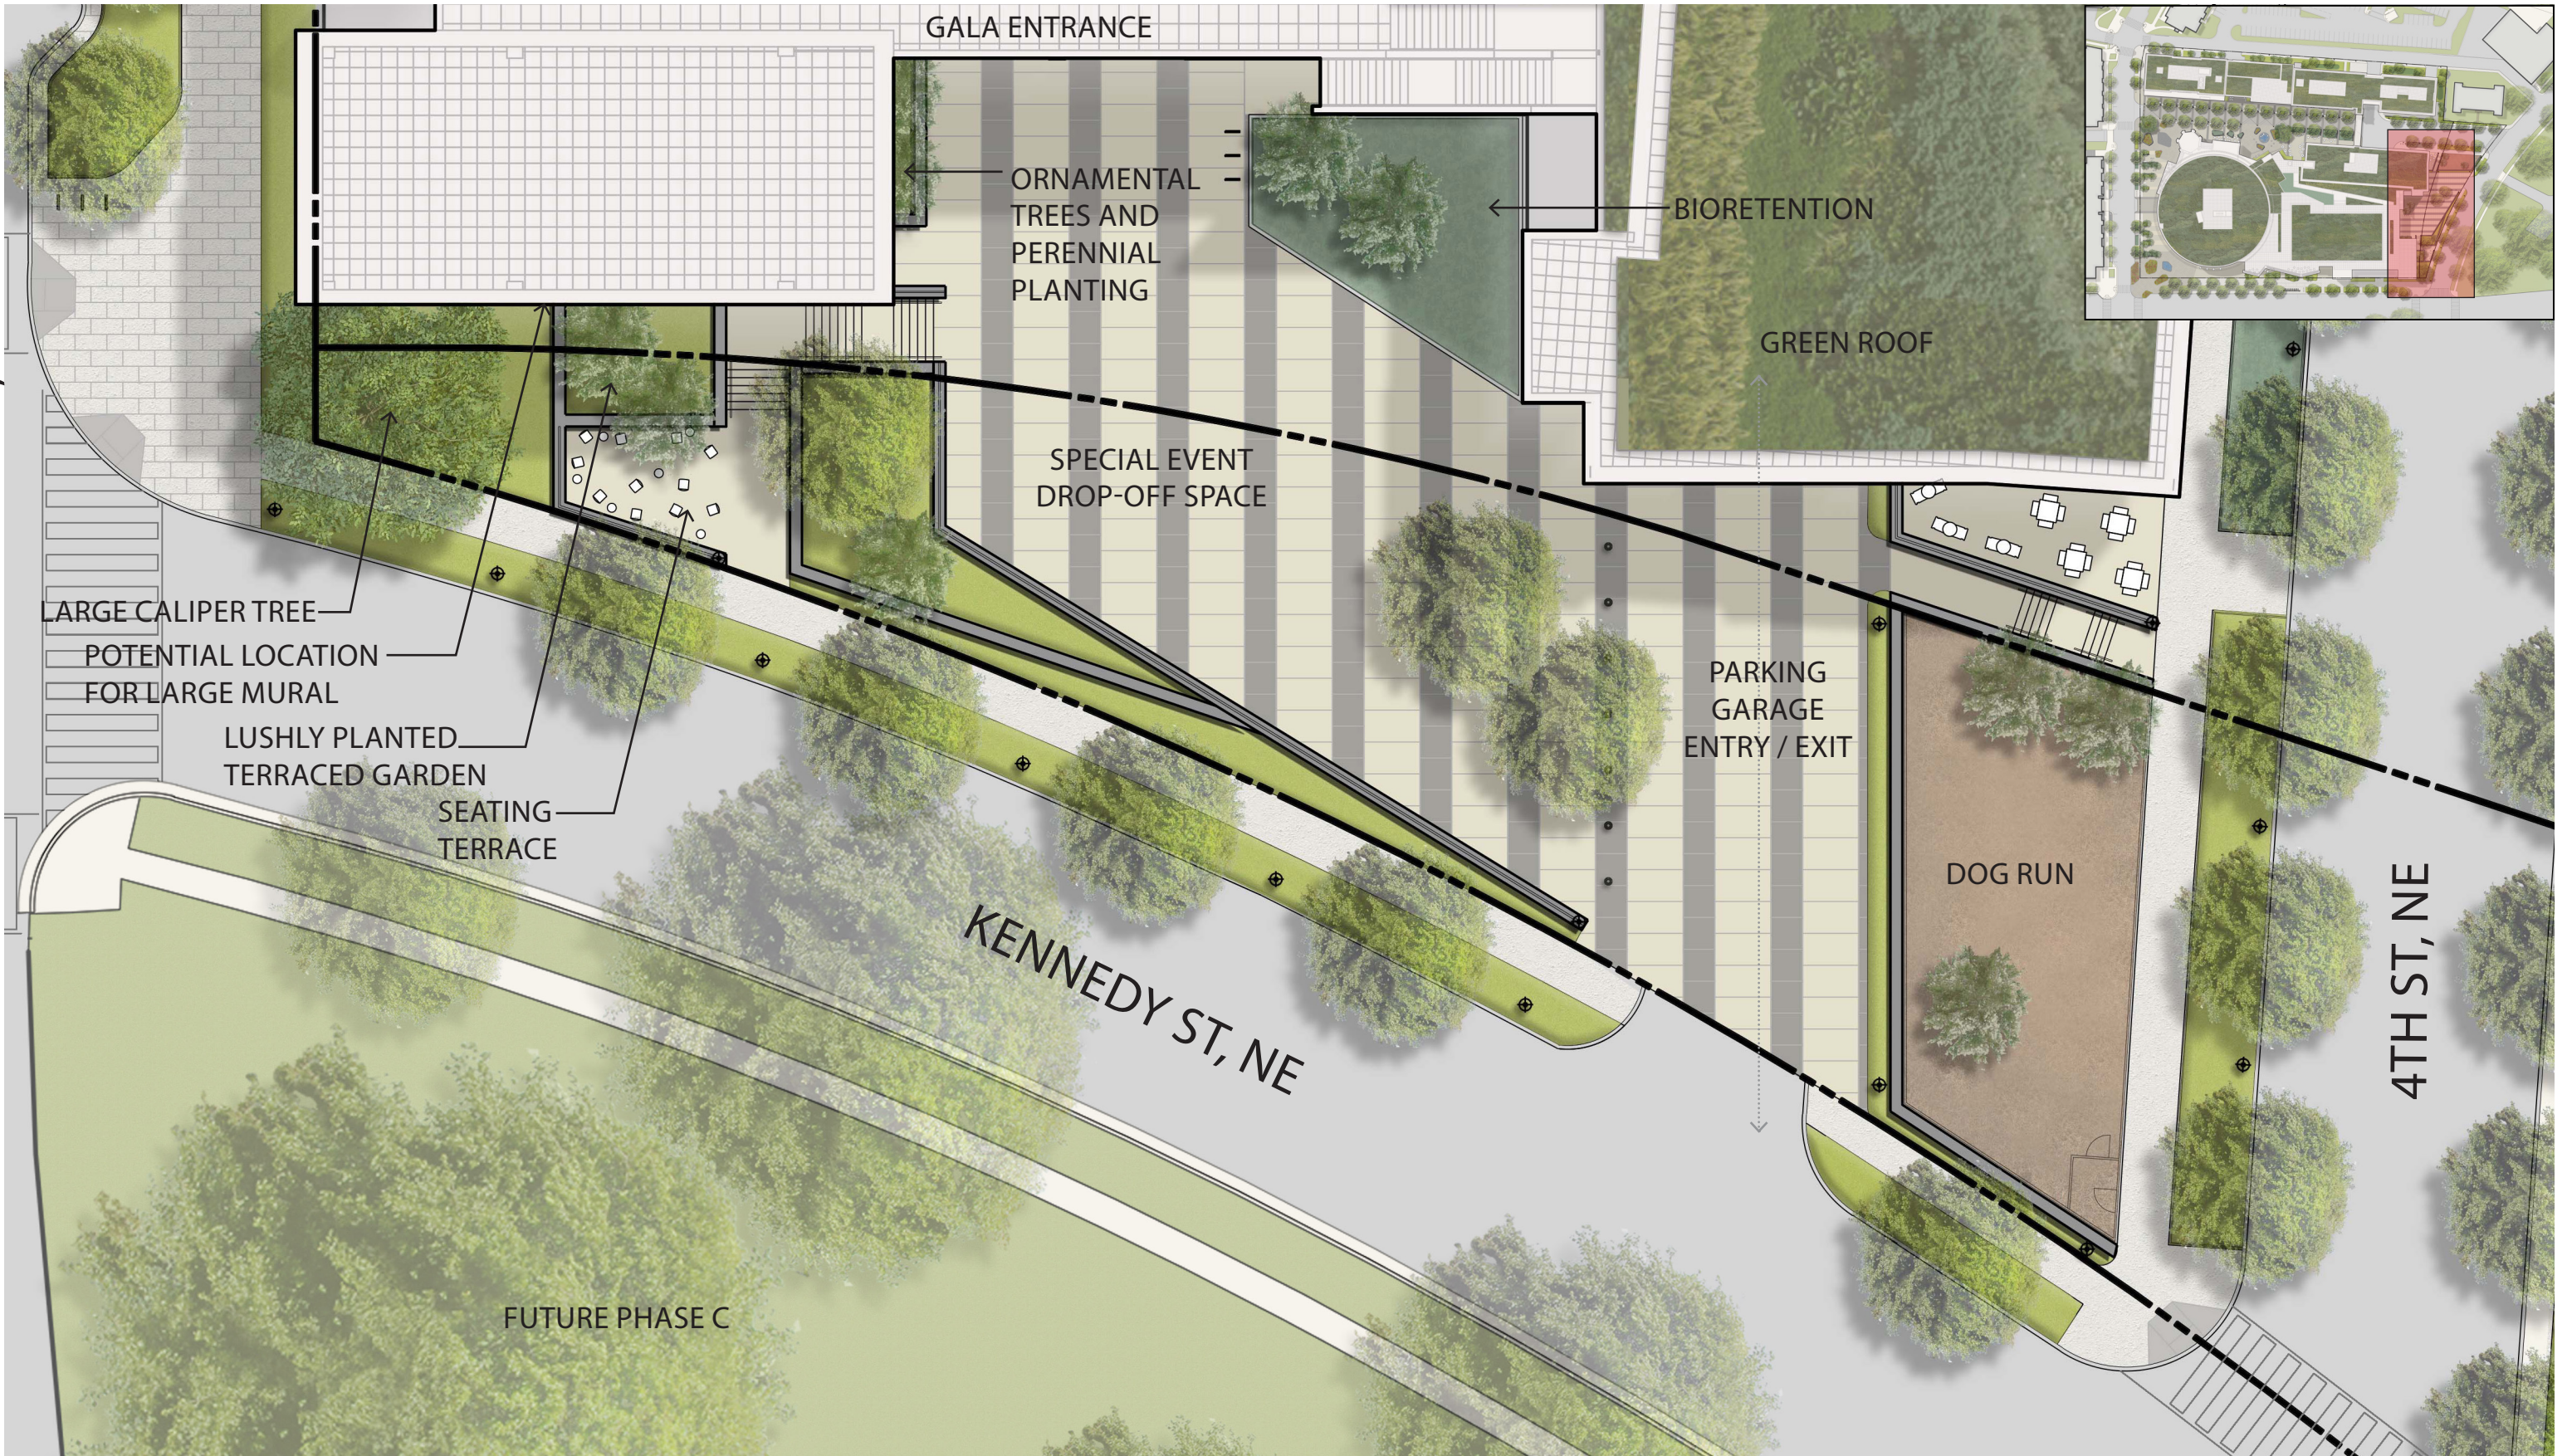

CENTRAL PLAZA, 4TH ST, NE | L20

SPLASH FOUNTAIN WITH SCULPTURAL ELEMENTS

PLAYFUL SEATING

LUSH ORNAMENTAL PLANTING ALONG BUILDING

LARGE CALIPER TREE WITH SEATING BENEATH

FLEXIBLE SEATING AT NIGHT

FLEXIBLE POP-UP VENDOR SPACE

SOUTH DAKOTA AVE, NE

KENNEDY STREET, NE
 ILLUSTRATIVE STREETSCAPE
 ART PLACE AT FORT TOTTEN

L22