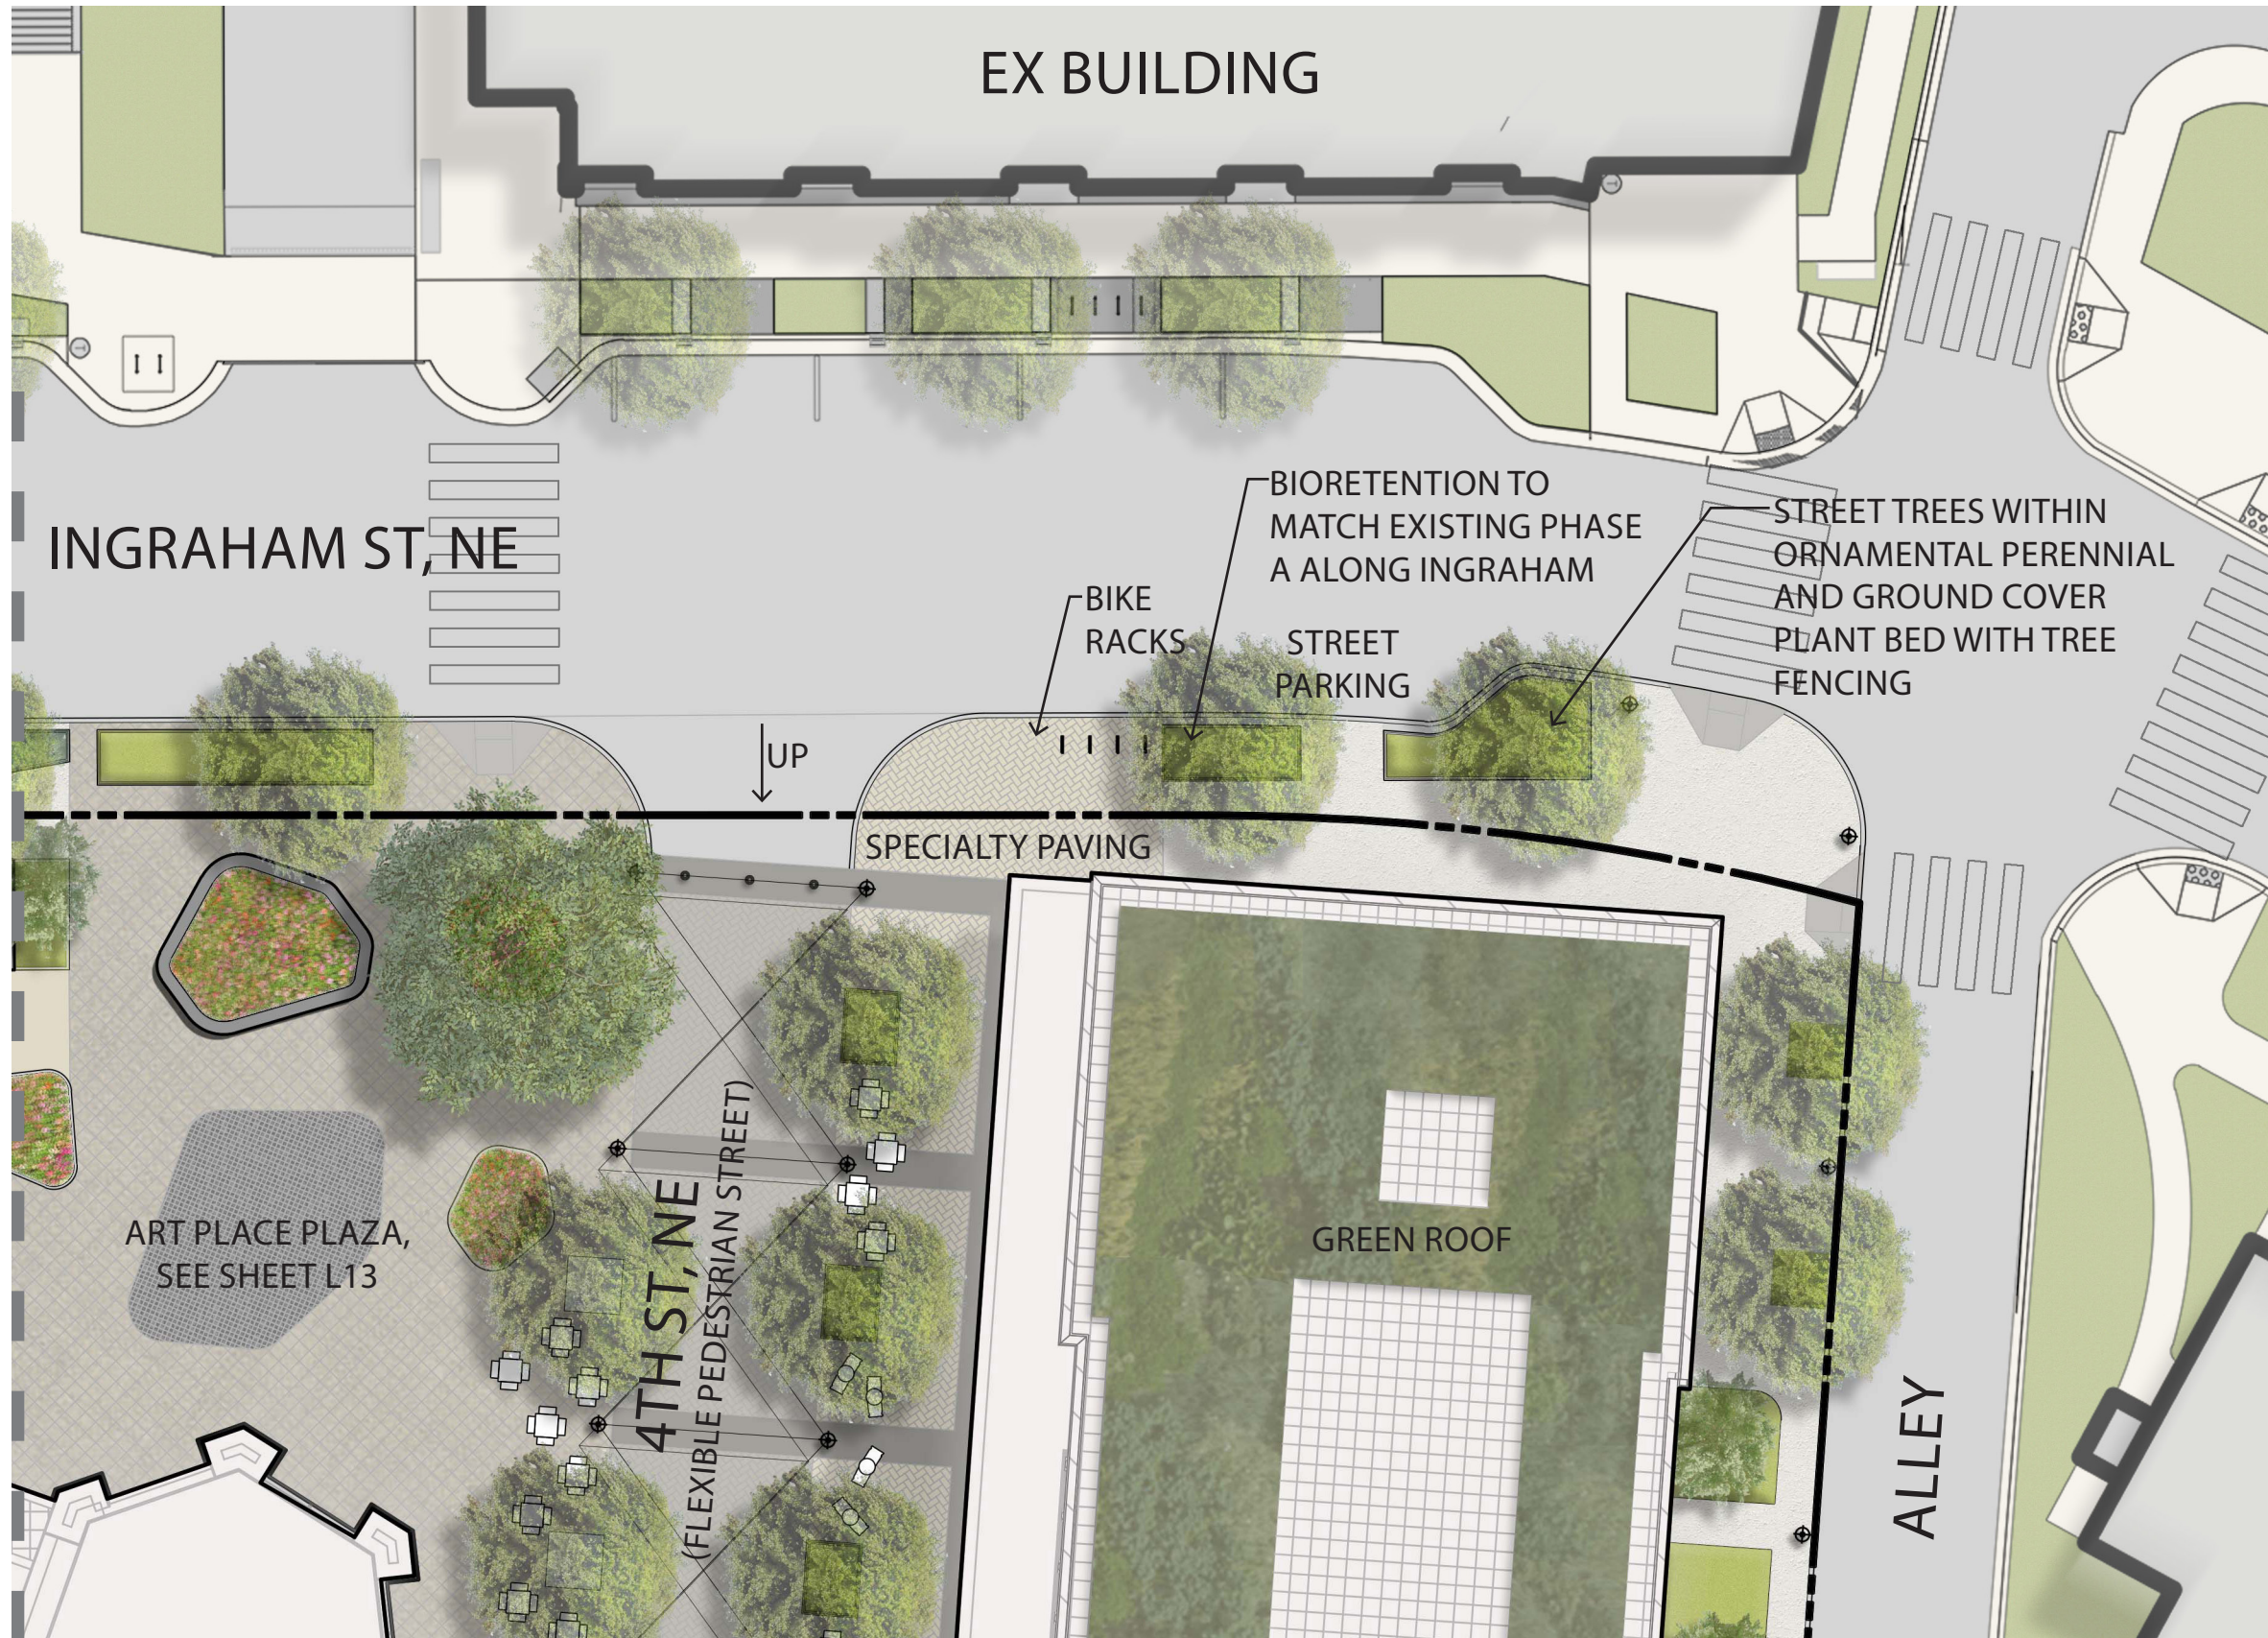

STREET TREES IN TREE GRATES

FIXED SEATING WITHIN TREE ALLEE

DECORATIVE FLUSH WATER FEATURE WITH INCORPORATED LIGHTING

SPECIALITY PAVERS

PLANTER CURB

MOUNDED SEASONAL PLANT BED

INGRAHAM AVE, NE  
 ILLUSTRATIVE STREETScape | L10  
 ART PLACE AT FORT TOTTEN