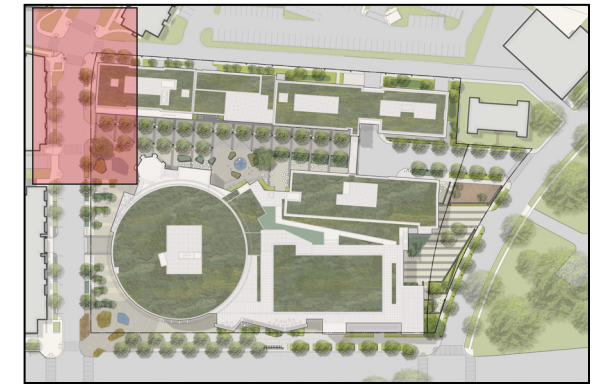

STREET TREES IN TREE GRATES

FIXED SEATING WITHIN TREE ALLEE

DECORATIVE FLUSH WATER FEATURE WITH INCORPORATED LIGHTING

SPECIALITY PAVERS

PLANTER CURB

MOUNDED SEASONAL PLANT BED

INGRAHAM AVE, NE  
 ILLUSTRATIVE STREETScape | L10  
 ART PLACE AT FORT TOTTEN