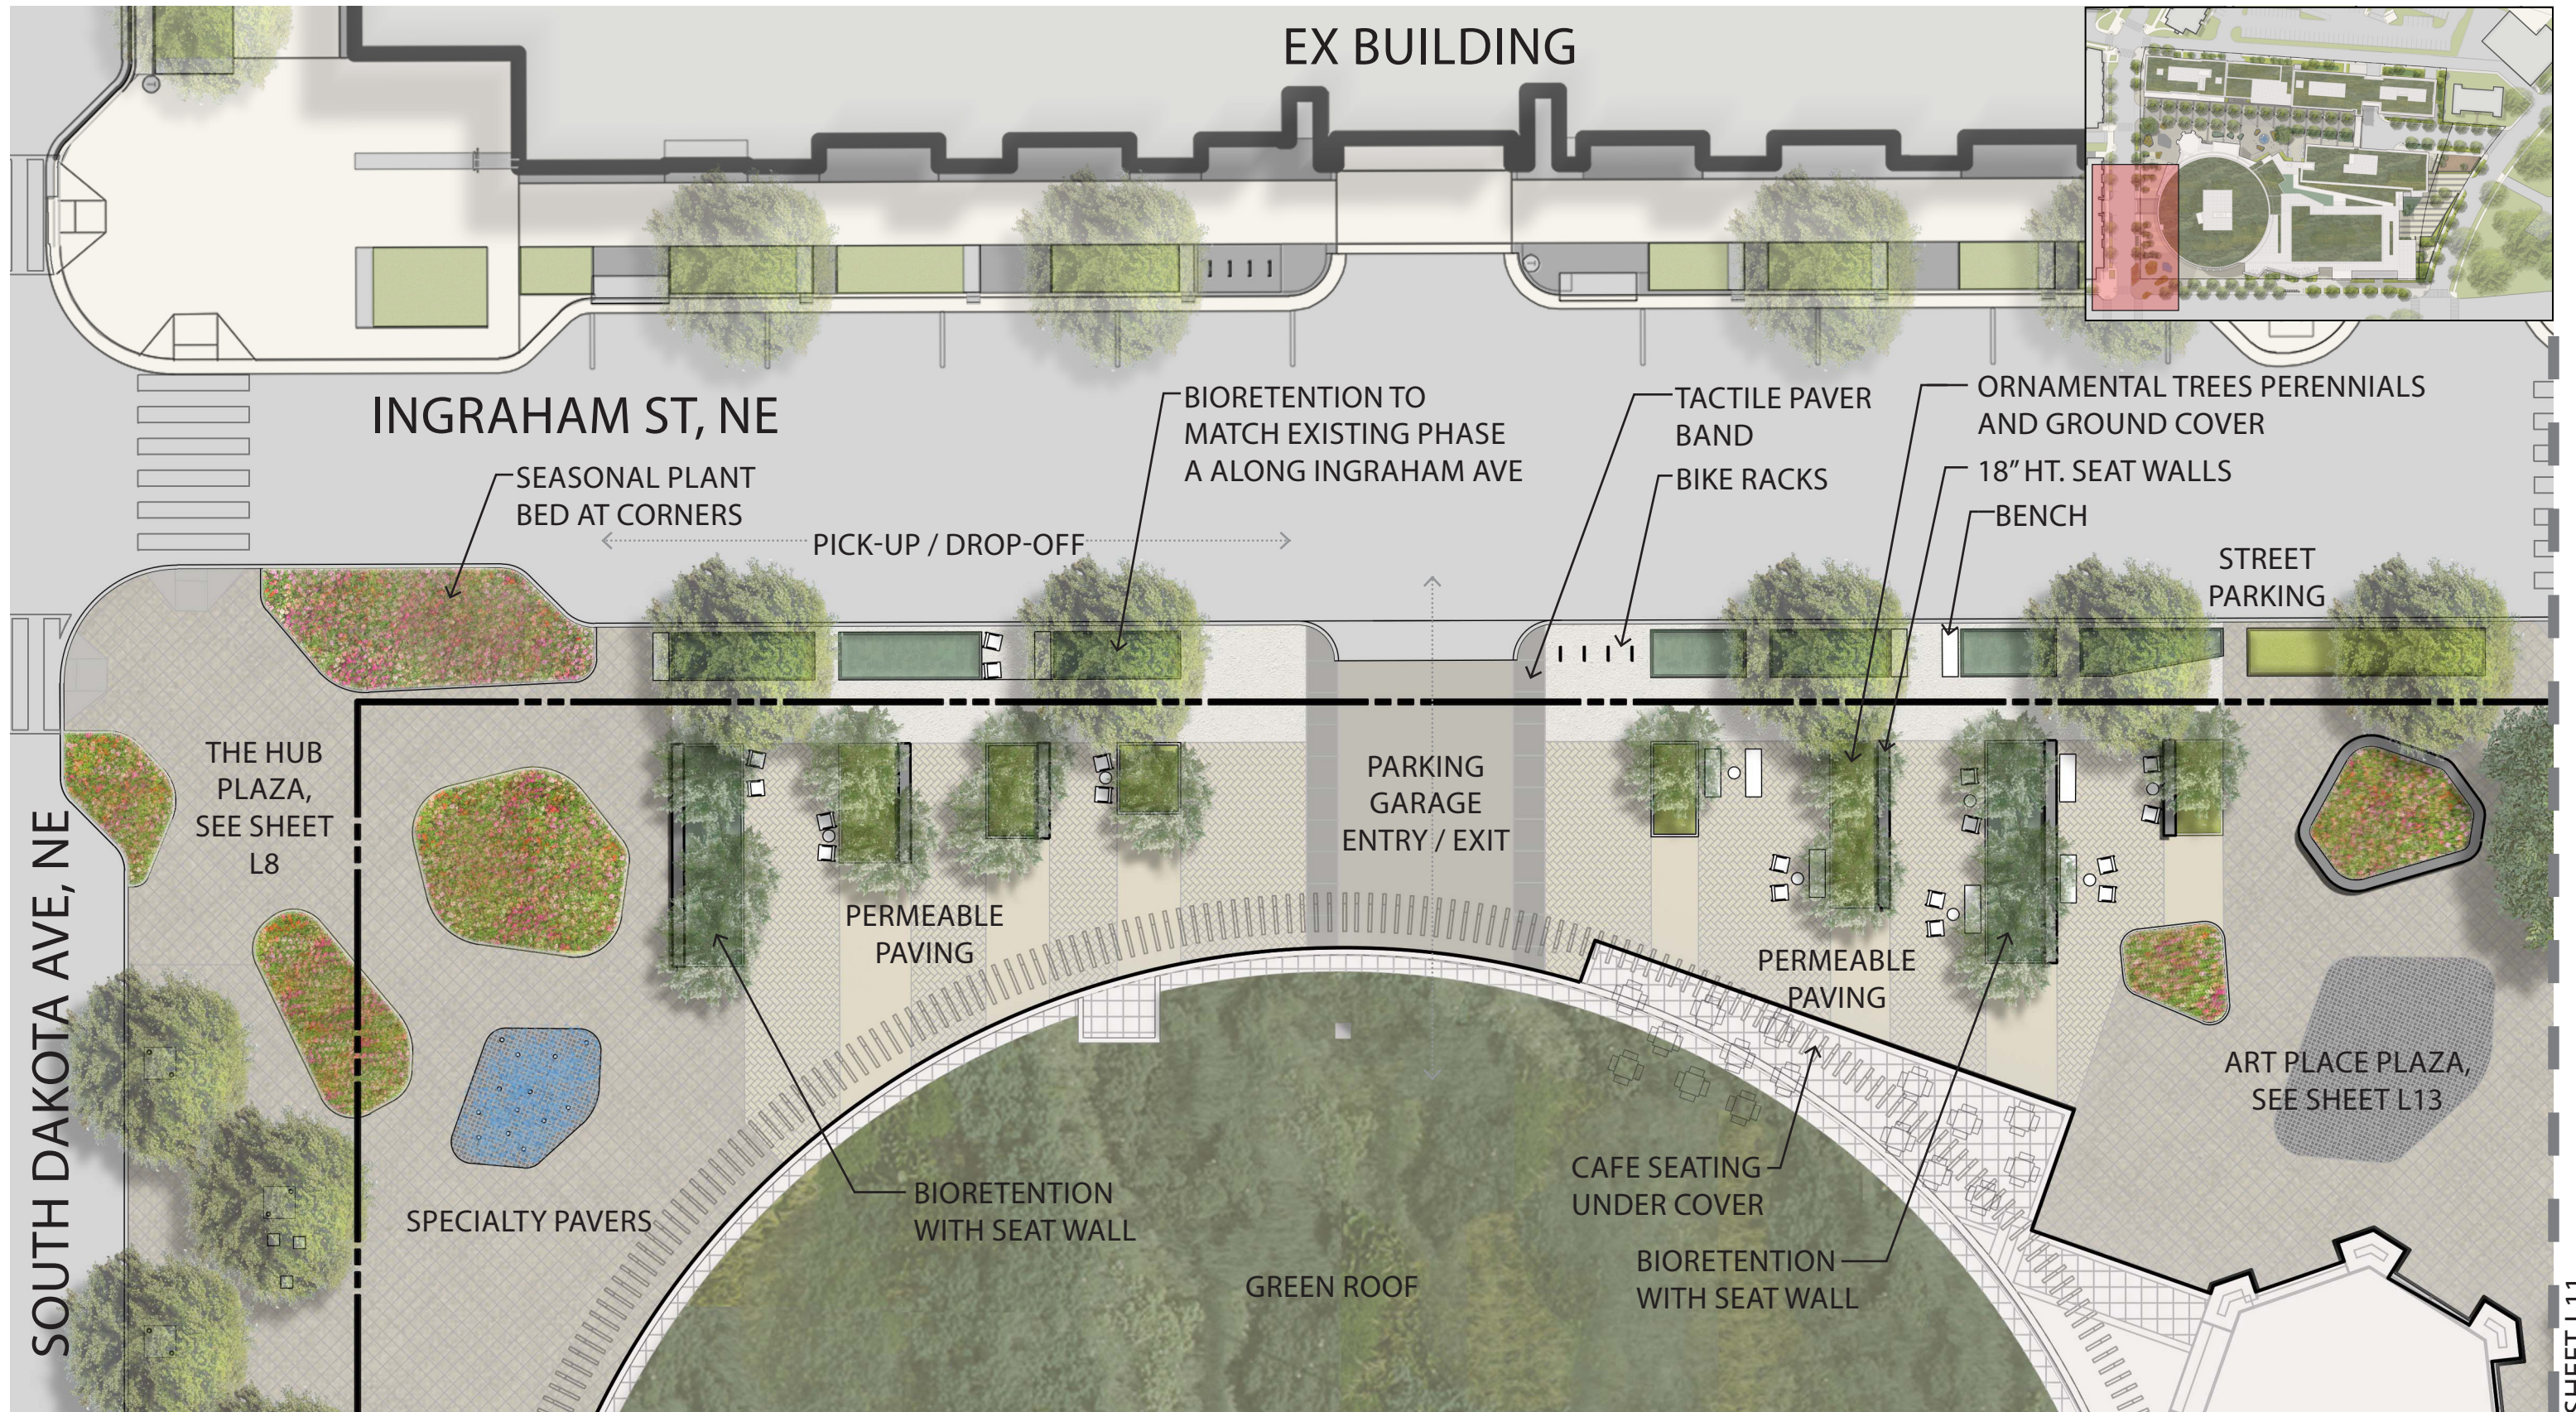

STREET TREES IN TREE GRATES

FIXED SEATING WITHIN TREE ALLEE

DECORATIVE FLUSH WATER FEATURE WITH INCORPORATED LIGHTING

SPECIALITY PAVERS

PLANTER CURB

MOUNDED SEASONAL PLANT BED

INGRAHAM AVE, NE  
 ILLUSTRATIVE STREETScape | L10  
 ART PLACE AT FORT TOTTEN