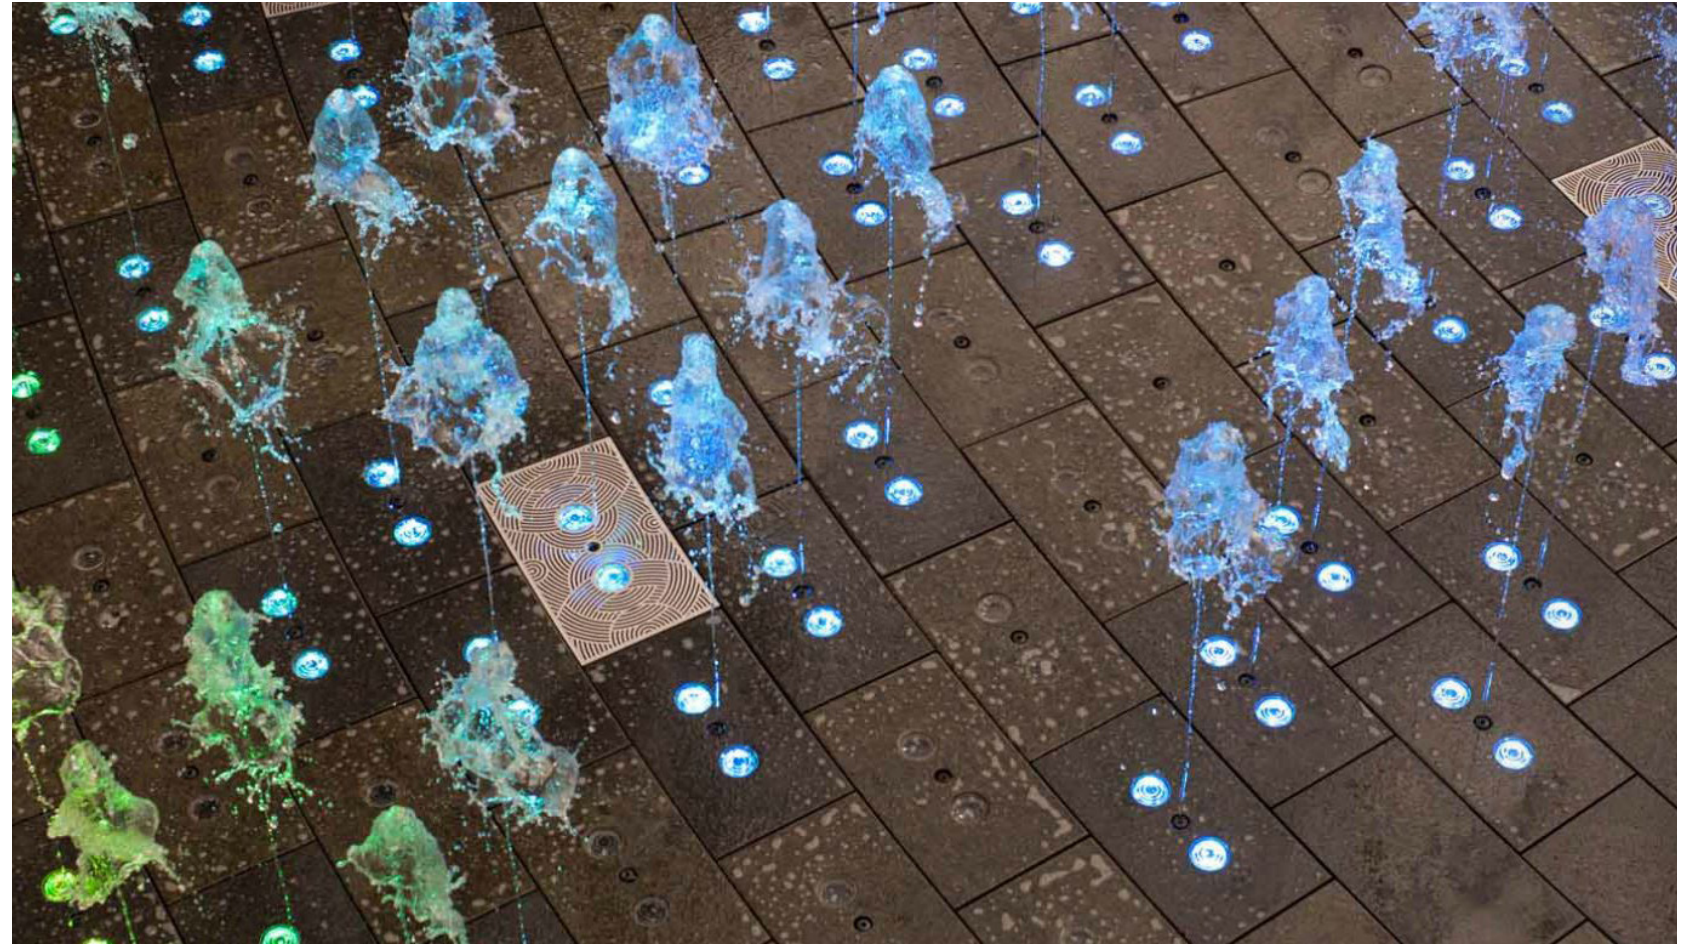

STREET TREES IN TREE GRATES

FIXED SEATING WITHIN TREE ALLEE

DECORATIVE FLUSH WATER FEATURE WITH INCORPORATED LIGHTING

SPECIALITY PAVERS

PLANTER CURB

MOUNDED SEASONAL PLANT BED

INGRAHAM AVE, NE  
 ILLUSTRATIVE STREETScape | L10  
 ART PLACE AT FORT TOTTEN