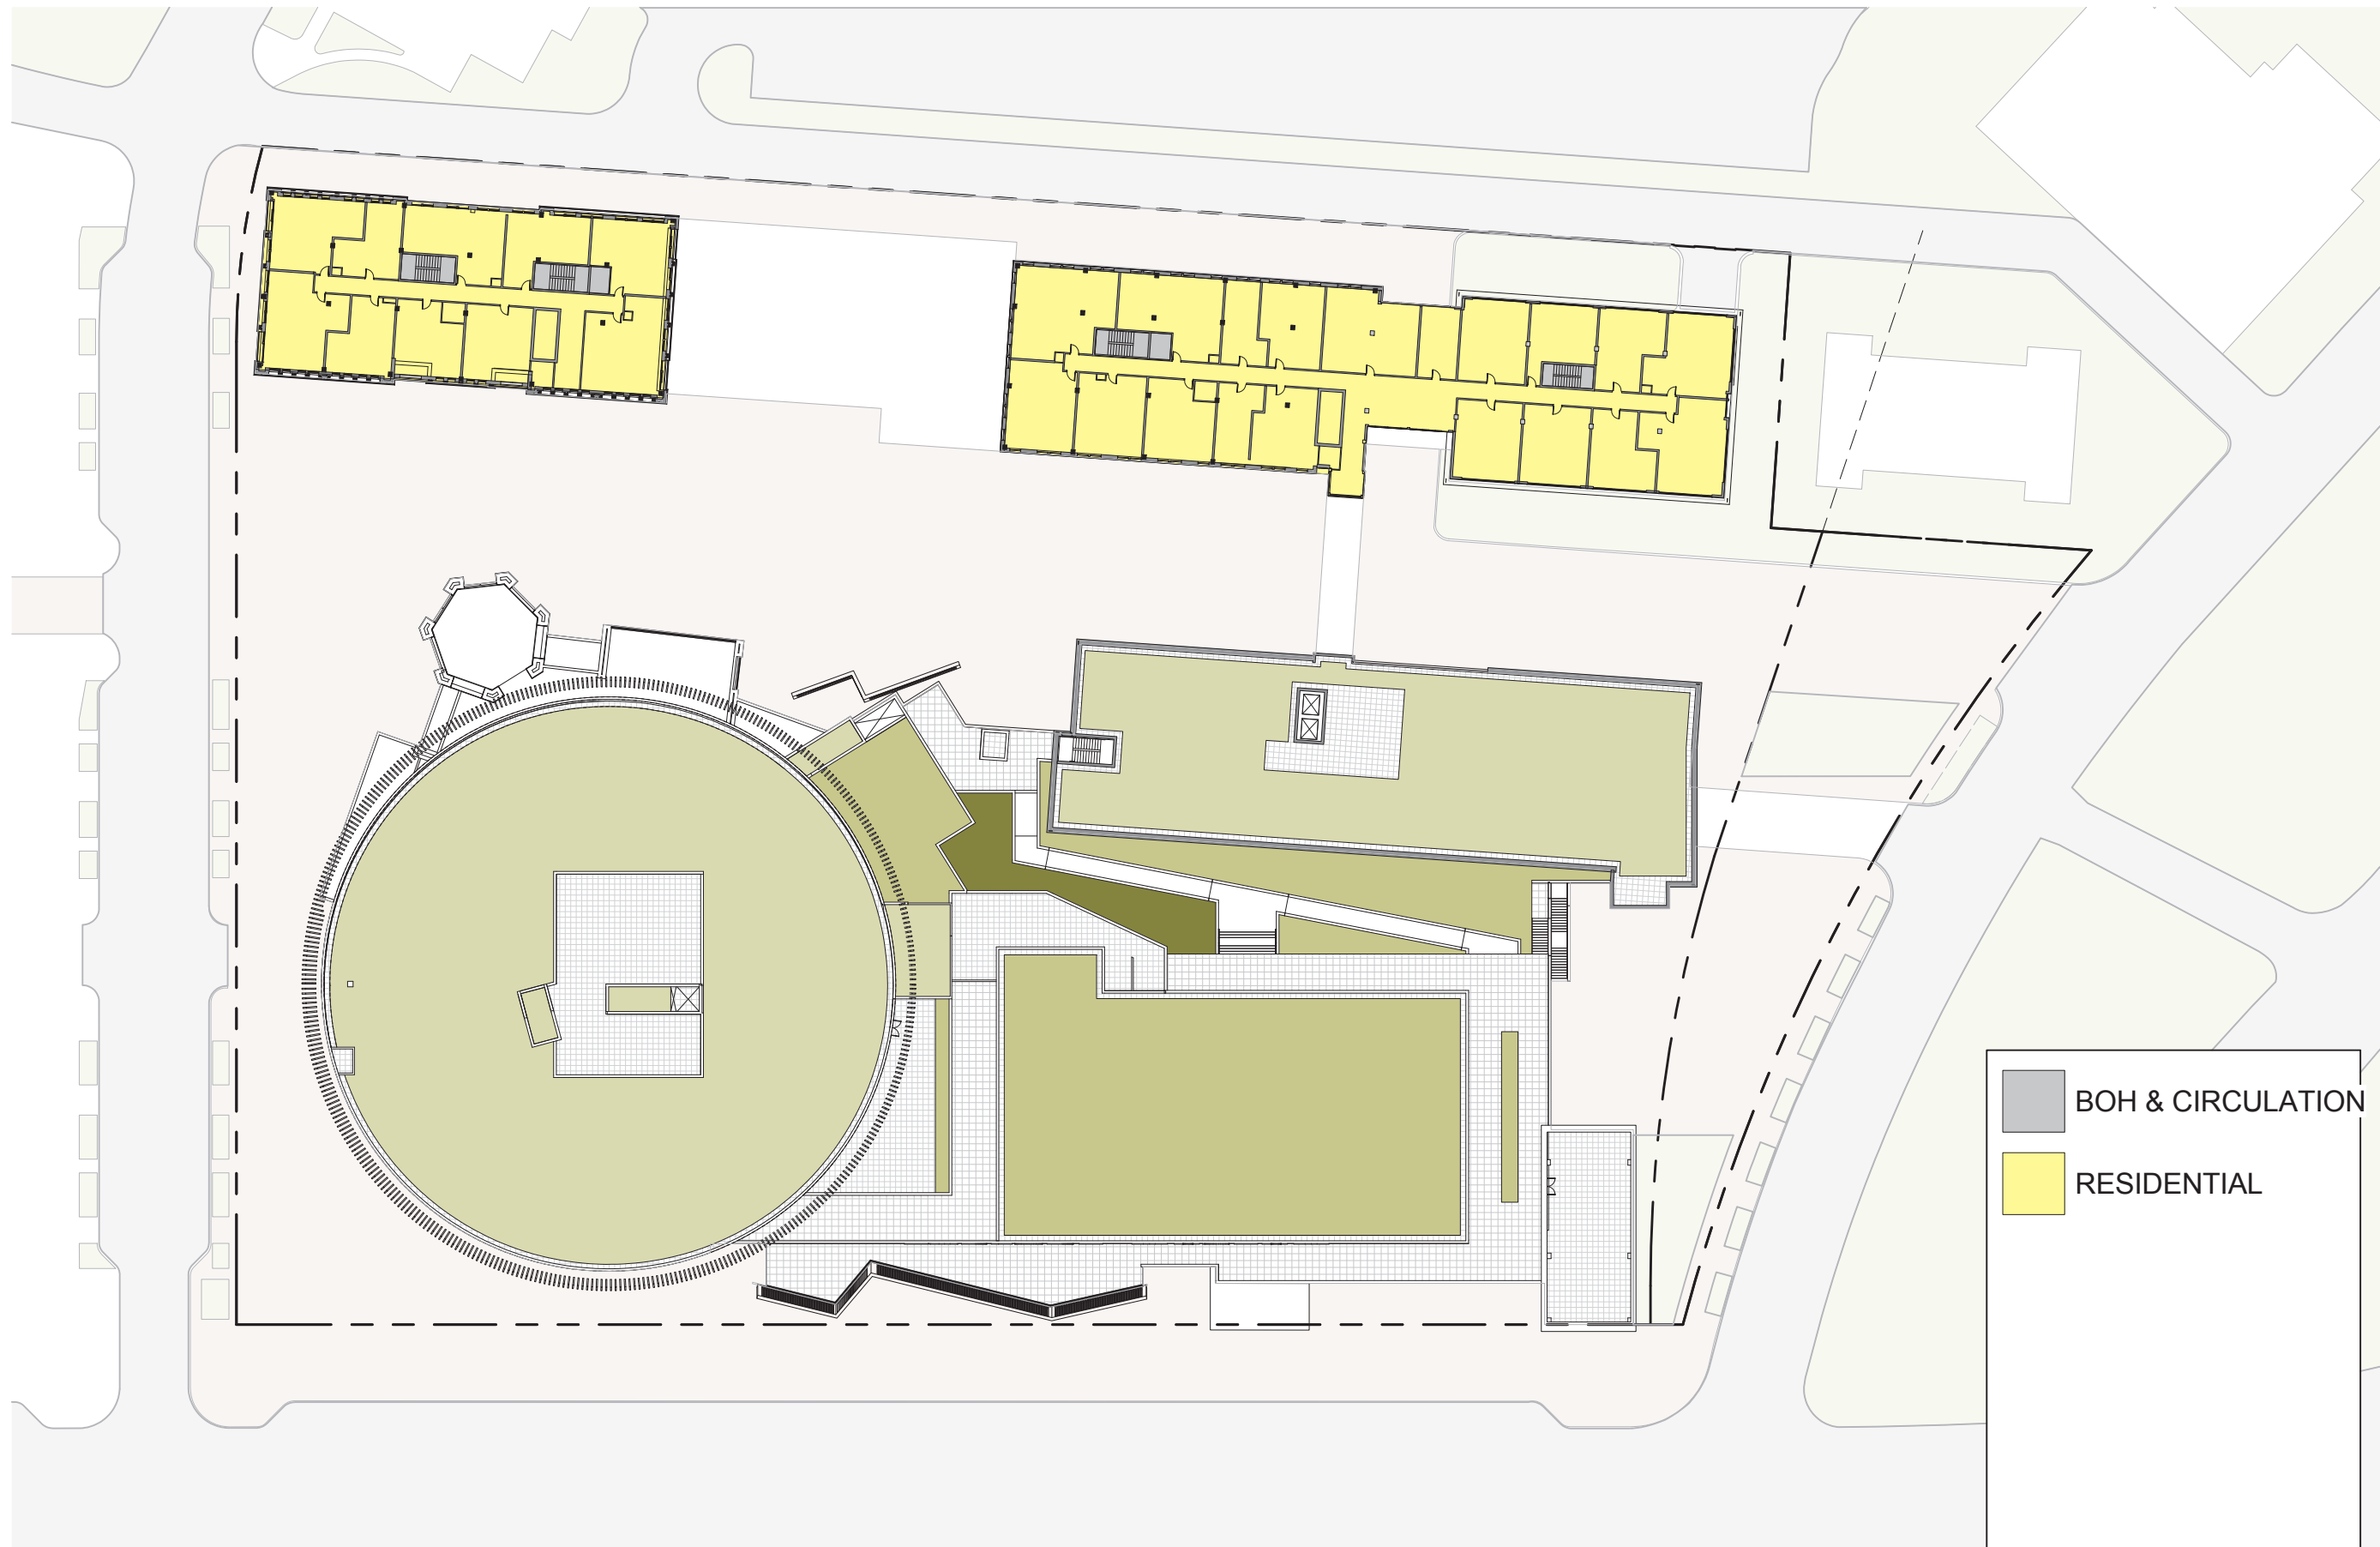

SOUTH DAKOTA AVE RETAIL & KINETIC FACADE

INTENTIONALLY BLANK

ARCHITECTURE EXHIBITS
PLANS, ELEVATIONS, SECTIONS

- BOH & CIRCULATION
- MEOW WOLF
- RESIDENTIAL

| | |
|---|-------------------|
|  | BOH & CIRCULATION |
|  | RESIDENTIAL |

| | |
|--|-------------------|
| | BOH & CIRCULATION |
| | RESIDENTIAL |