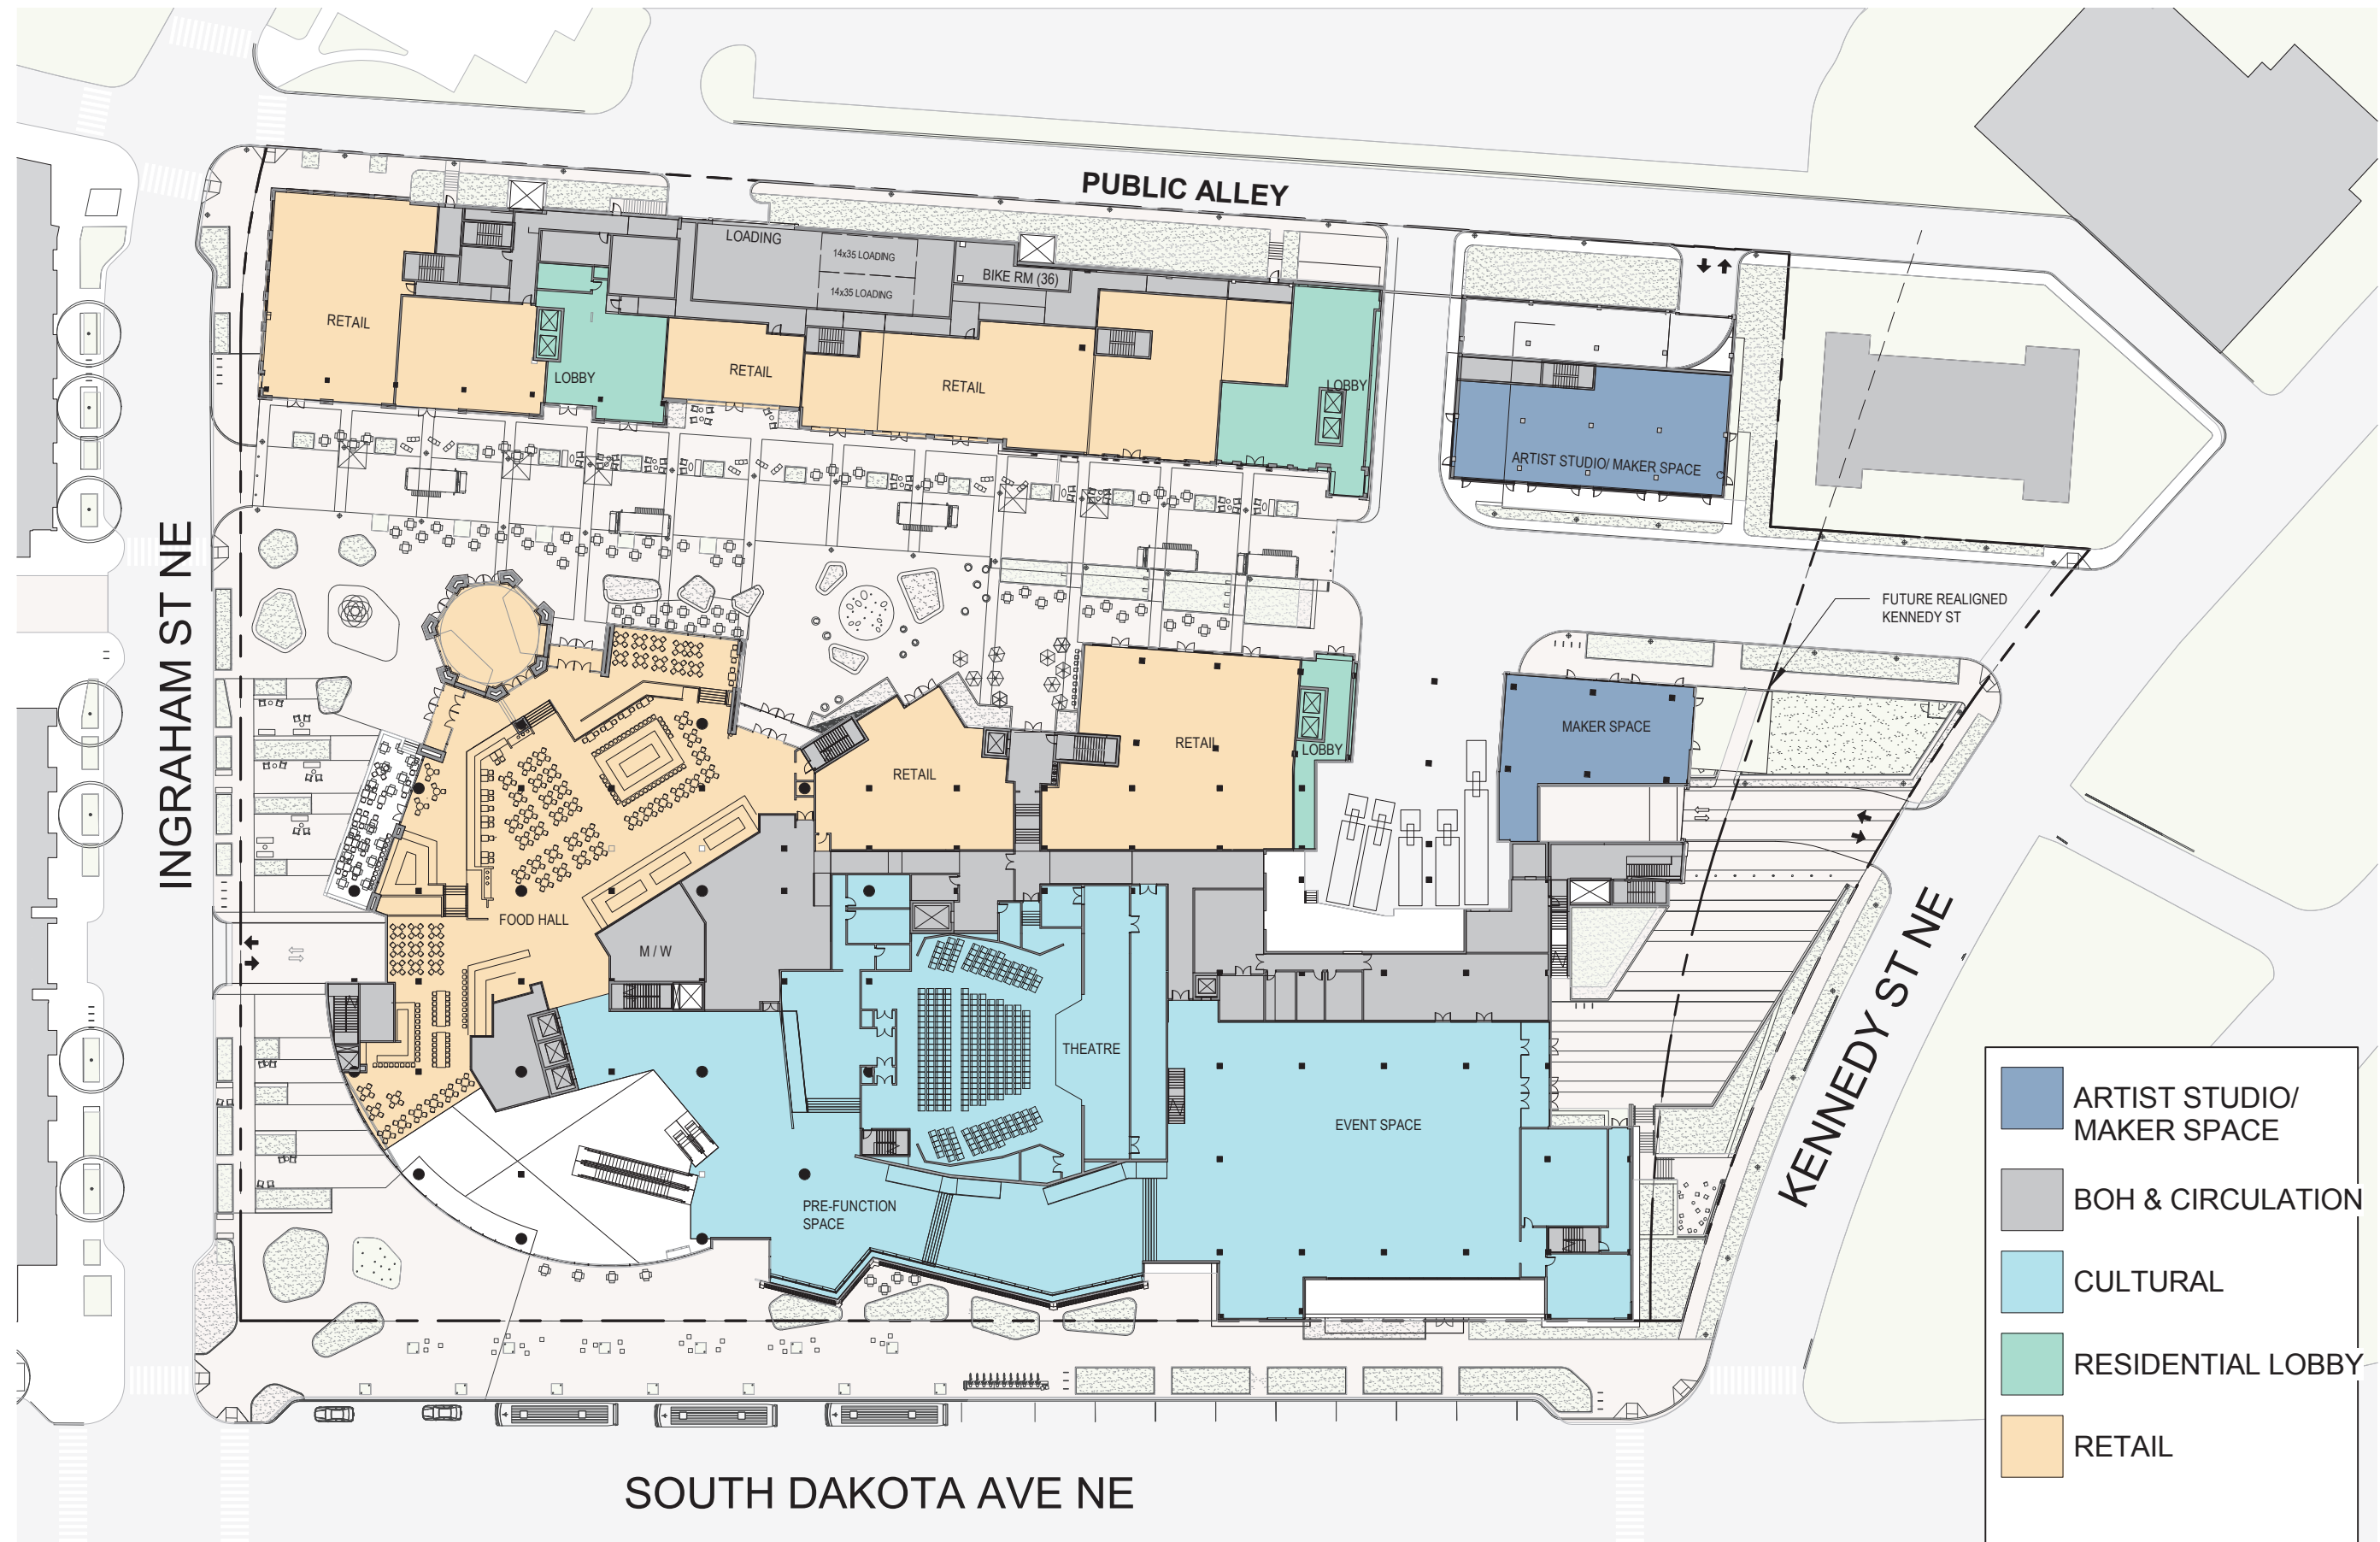

SOUTH DAKOTA AVE RETAIL & KINETIC FACADE

INTENTIONALLY BLANK

ARCHITECTURE EXHIBITS
PLANS, ELEVATIONS, SECTIONS

- BOH & CIRCULATION
- MEOW WOLF
- RESIDENTIAL

| | |
|---|-------------------|
|  | BOH & CIRCULATION |
|  | RESIDENTIAL |

| | |
|--|-------------------|
| | BOH & CIRCULATION |
| | RESIDENTIAL |