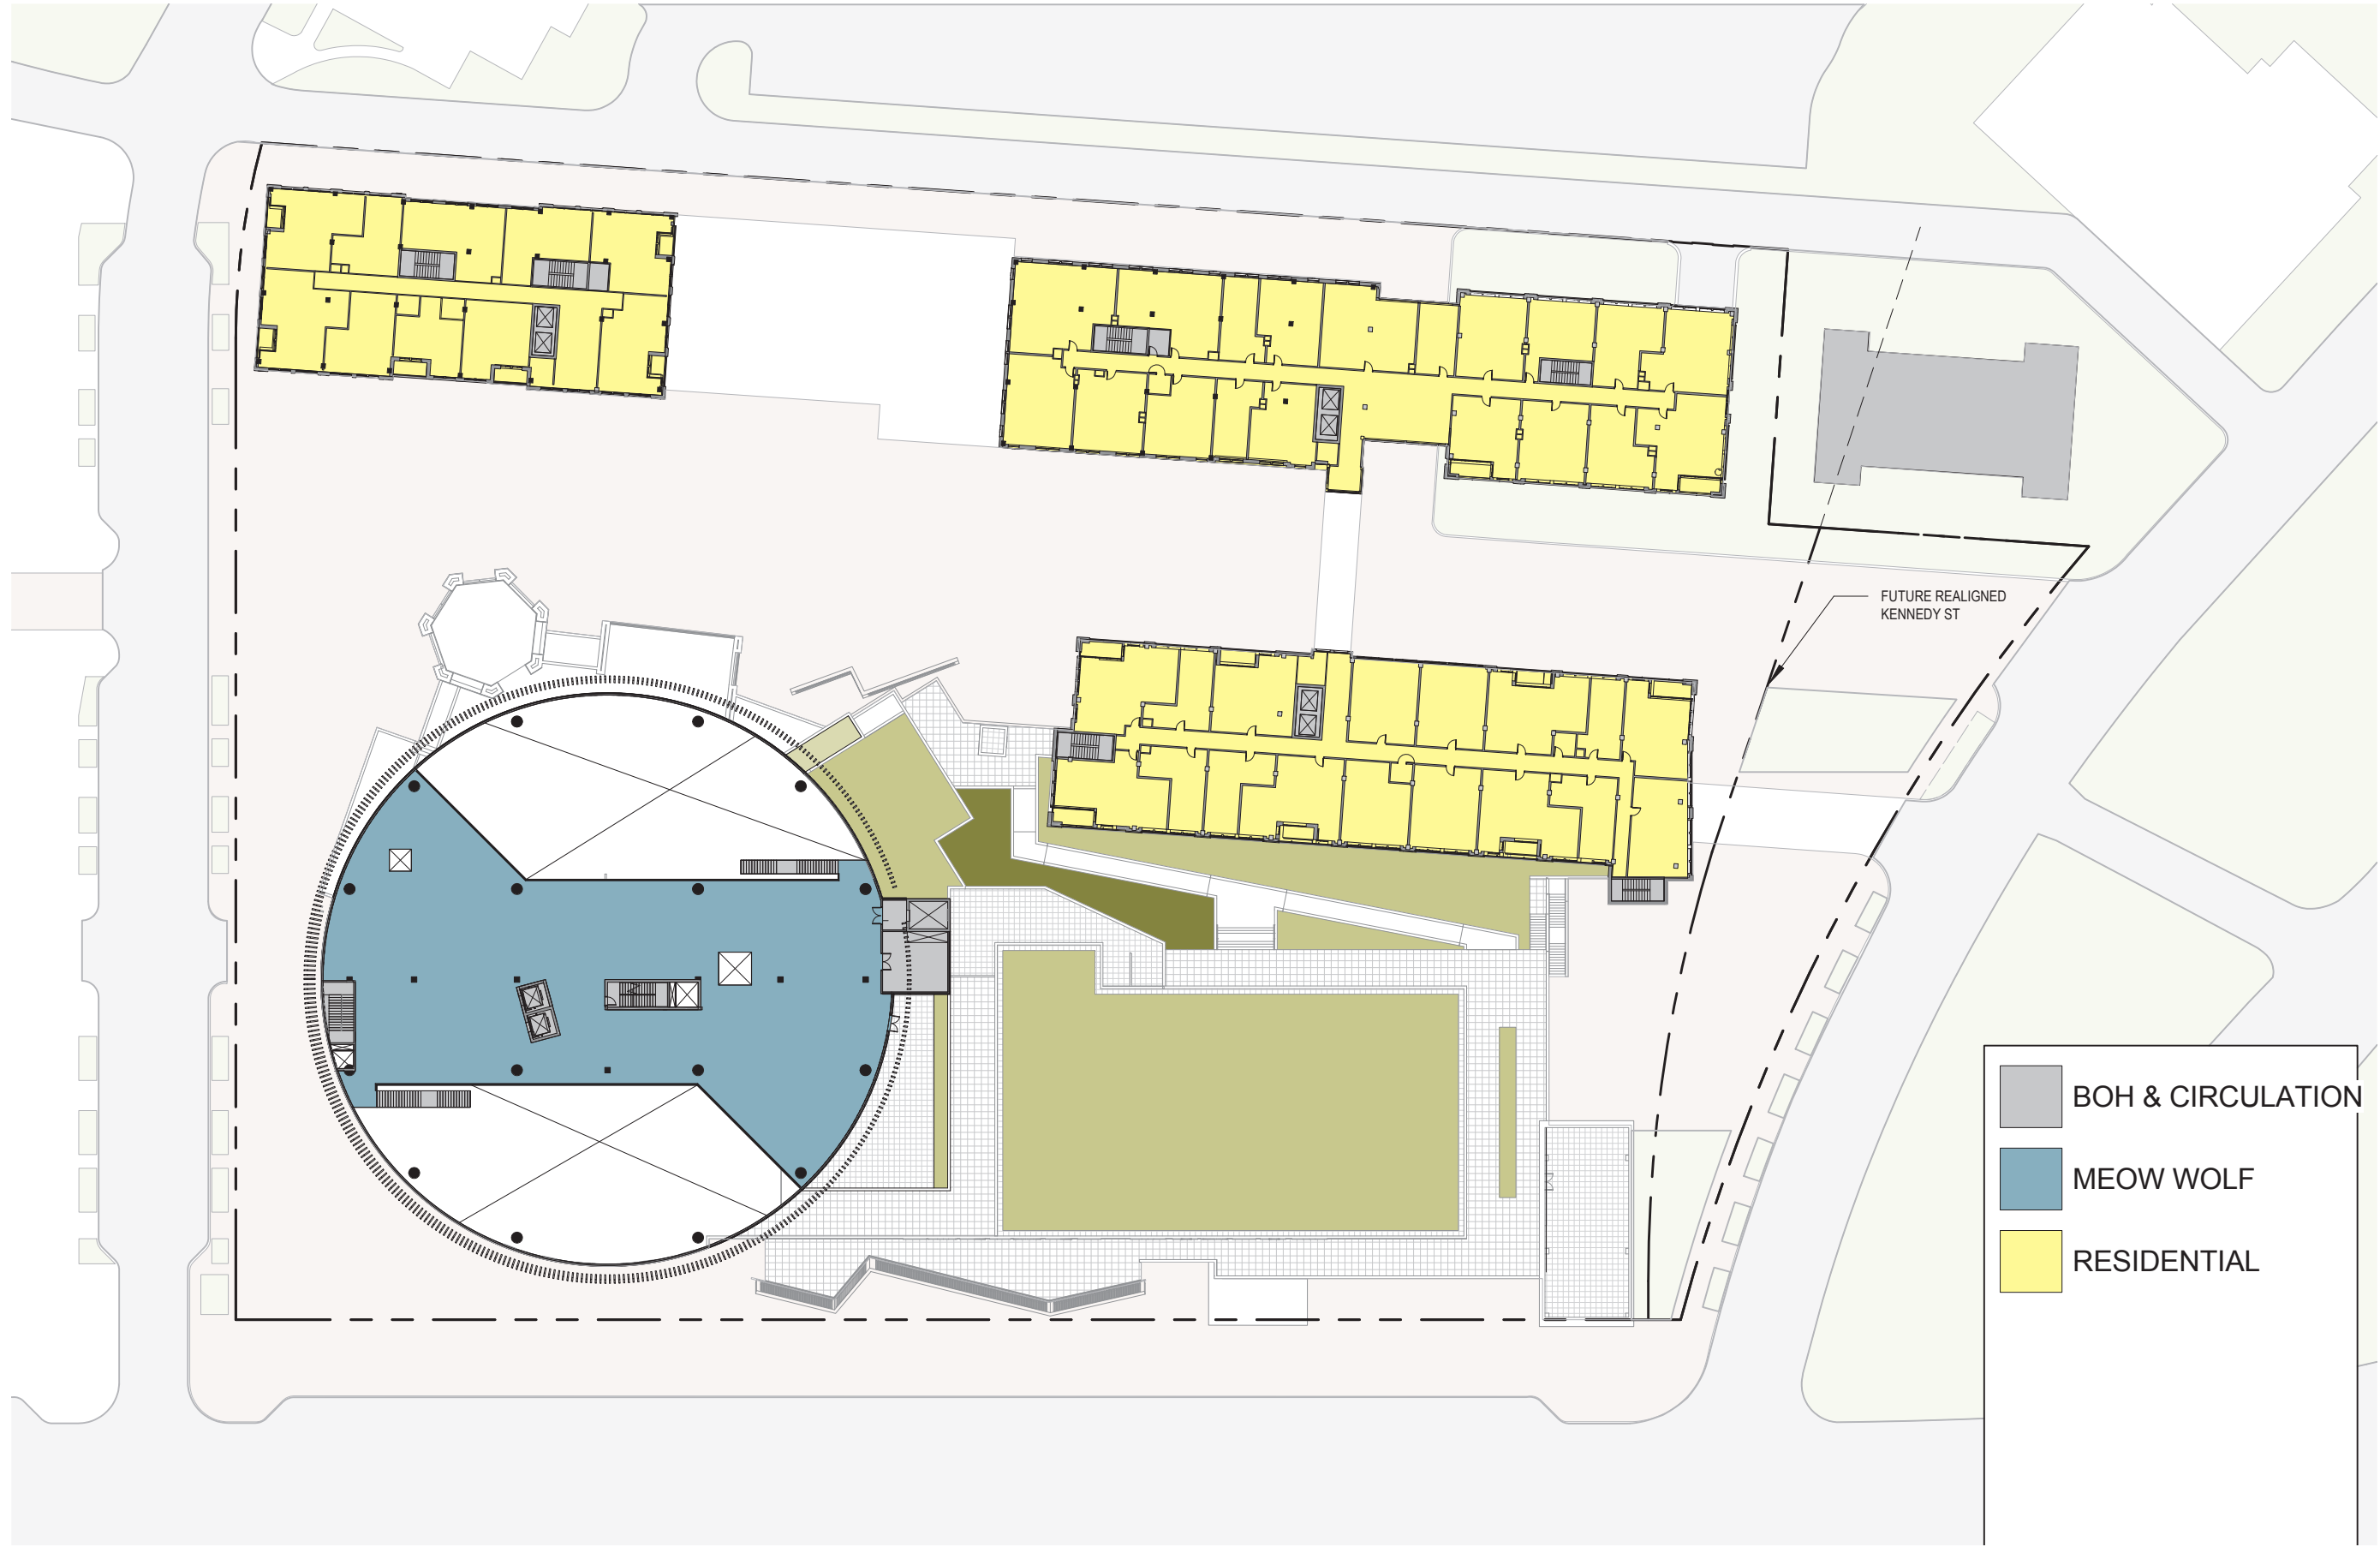

SOUTH DAKOTA AVE RETAIL & KINETIC FACADE

INTENTIONALLY BLANK

ARCHITECTURE EXHIBITS
PLANS, ELEVATIONS, SECTIONS

- BOH & CIRCULATION
- MEOW WOLF
- RESIDENTIAL

| | |
|---|-------------------|
|  | BOH & CIRCULATION |
|  | RESIDENTIAL |

| | |
|--|-------------------|
| | BOH & CIRCULATION |
| | RESIDENTIAL |