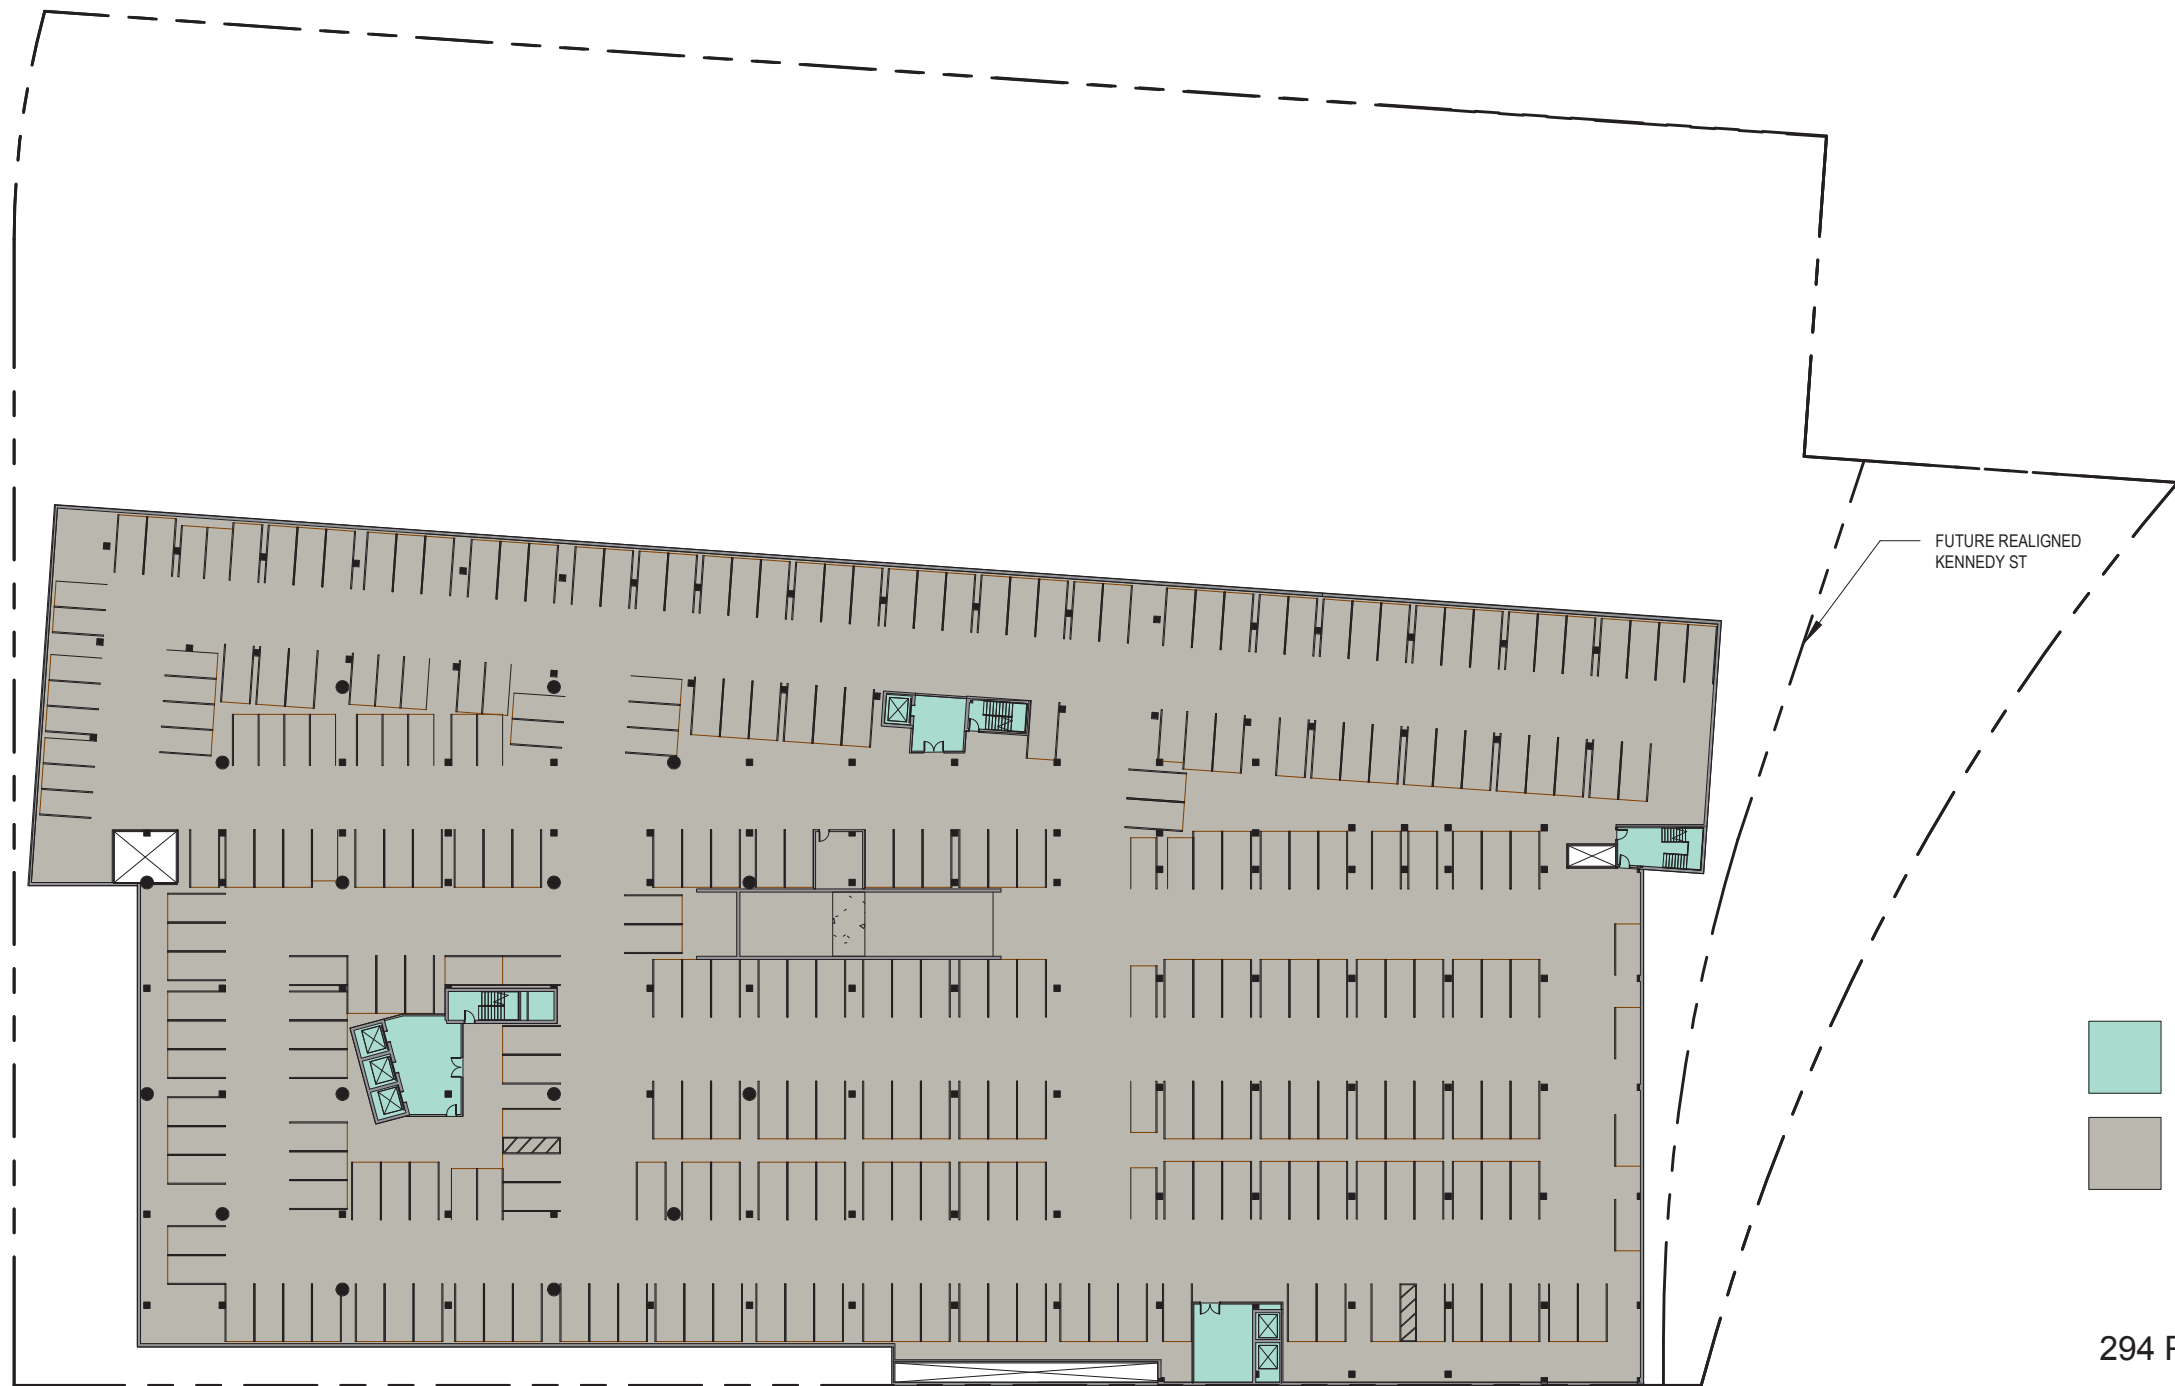

SOUTH DAKOTA AVE RETAIL & KINETIC FACADE

INTENTIONALLY BLANK

ARCHITECTURE EXHIBITS
PLANS, ELEVATIONS, SECTIONS

- BOH & CIRCULATION
- MEOW WOLF
- RESIDENTIAL

| | |
|---|-------------------|
|  | BOH & CIRCULATION |
|  | RESIDENTIAL |

| | |
|--|-------------------|
| | BOH & CIRCULATION |
| | RESIDENTIAL |