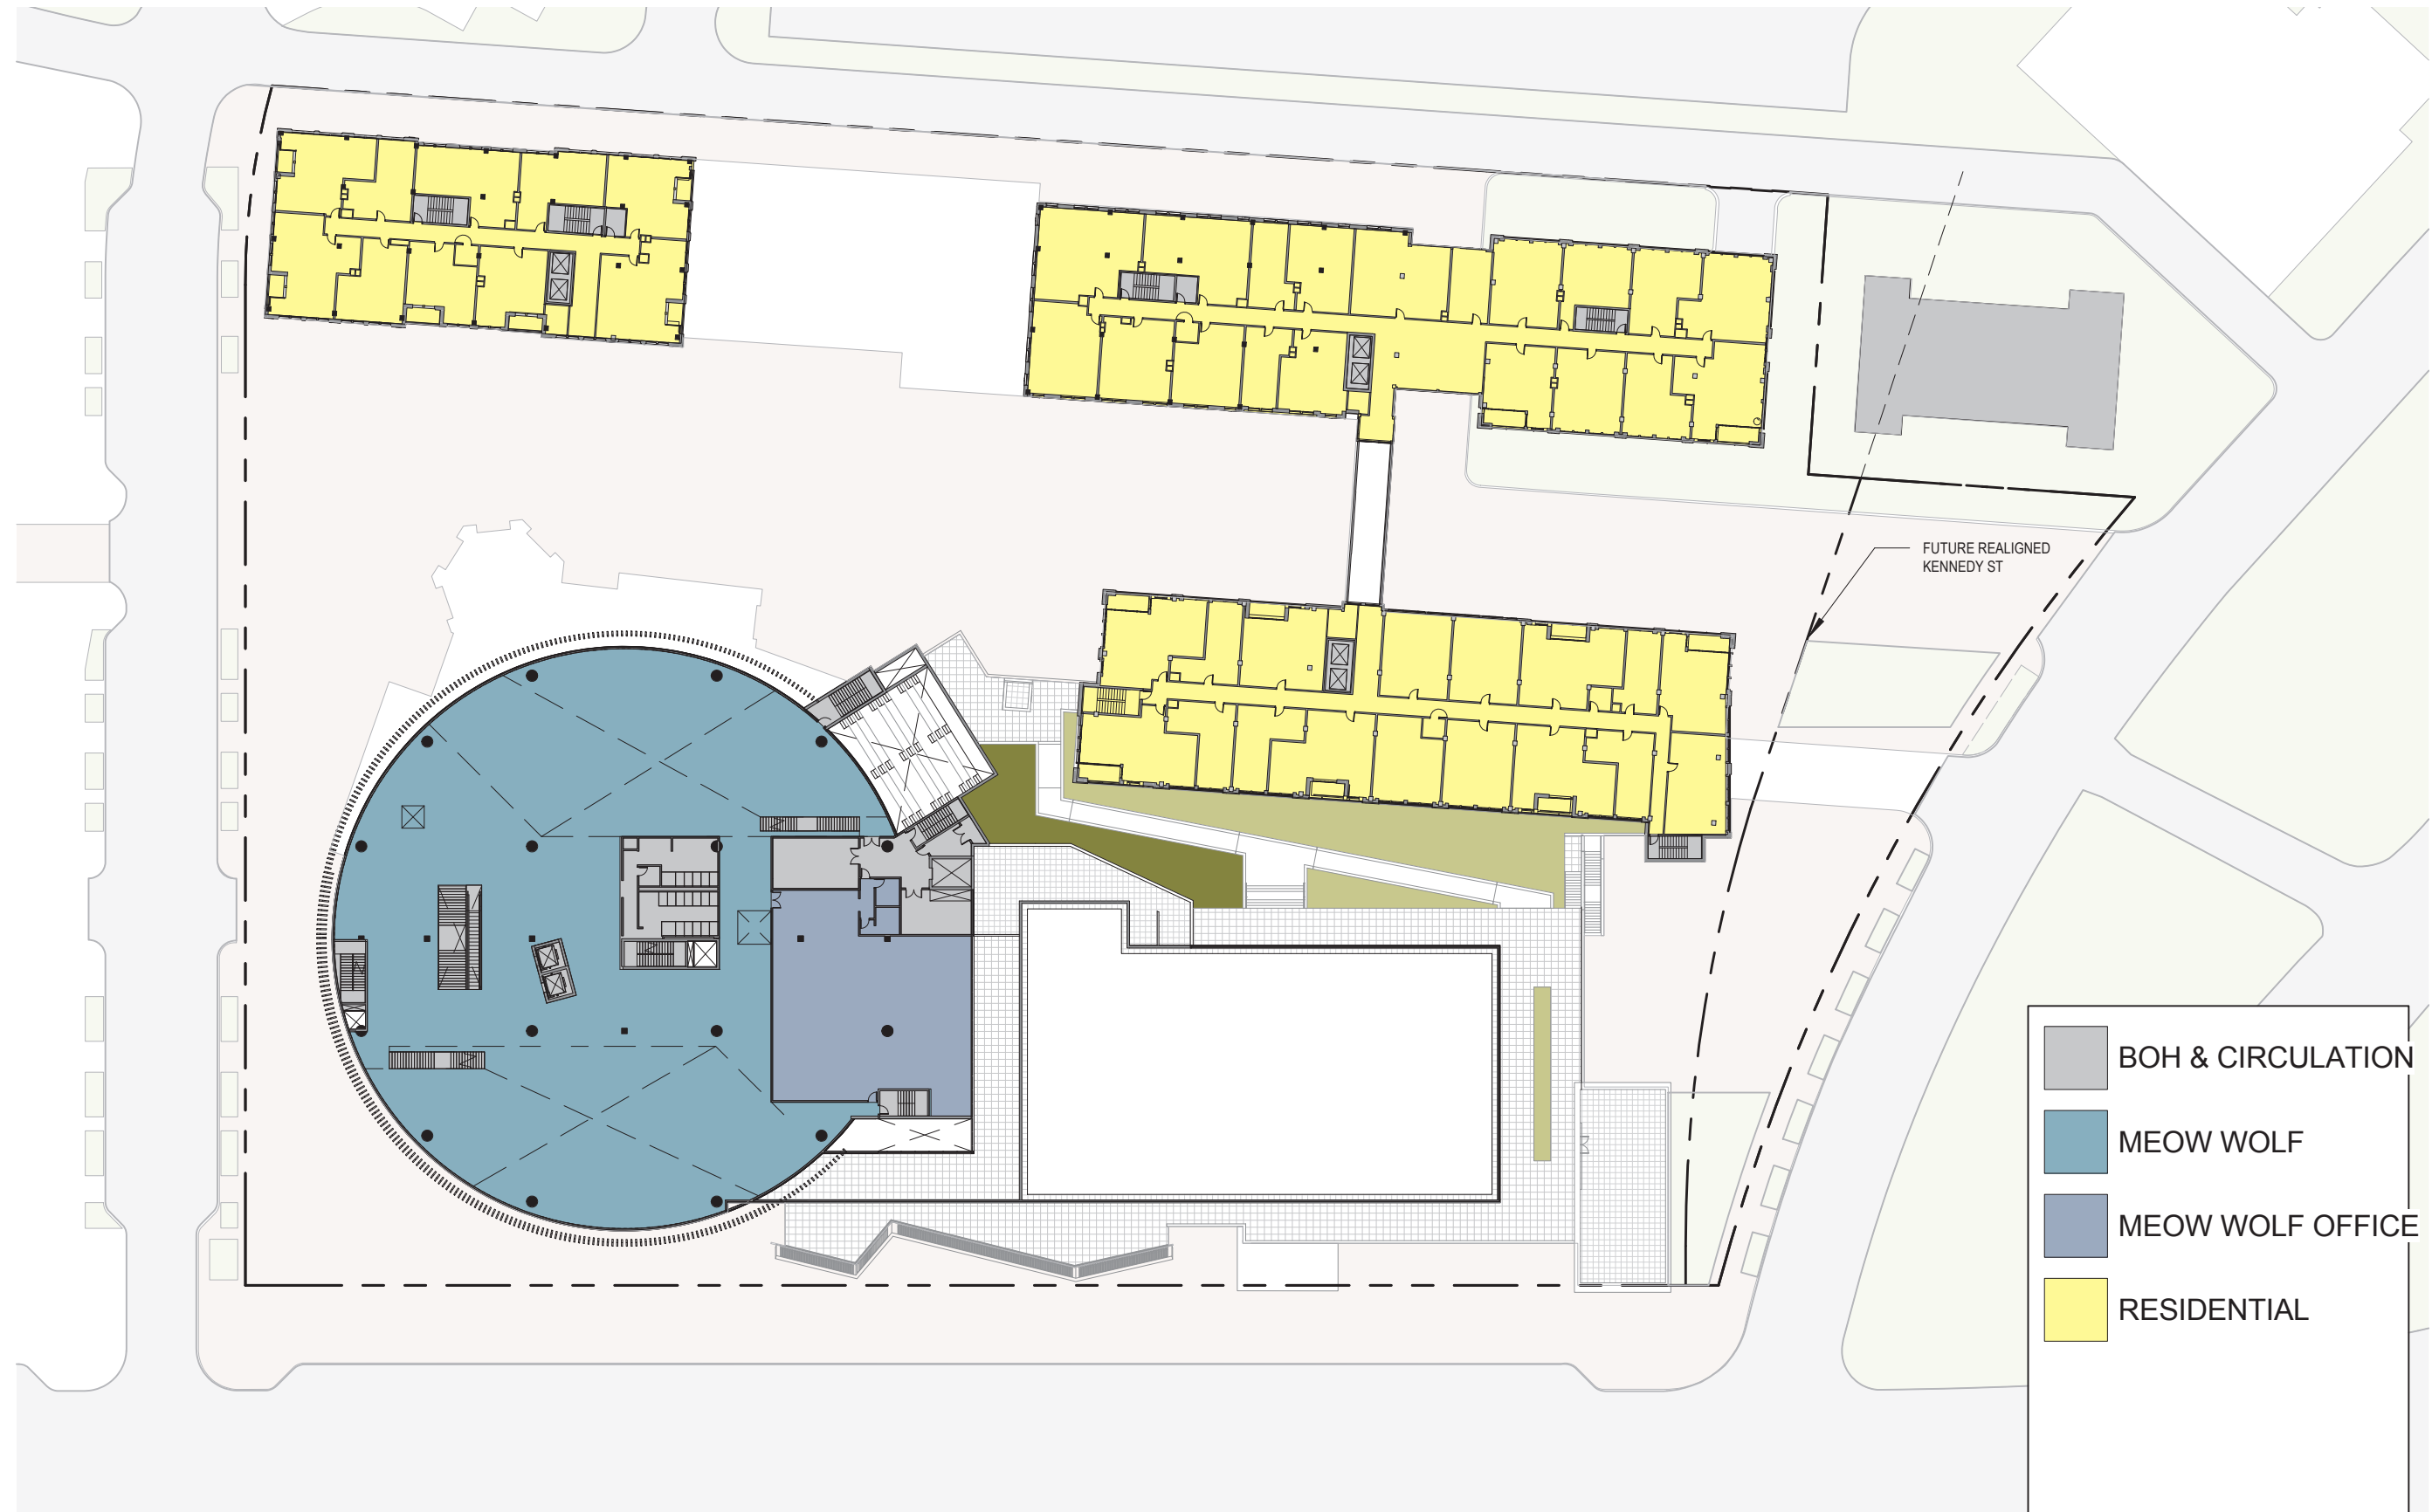

SOUTH DAKOTA AVE RETAIL & KINETIC FACADE

INTENTIONALLY BLANK

ARCHITECTURE EXHIBITS
PLANS, ELEVATIONS, SECTIONS

- BOH & CIRCULATION
- MEOW WOLF
- RESIDENTIAL

| | |
|---|-------------------|
|  | BOH & CIRCULATION |
|  | RESIDENTIAL |

| | |
|--|-------------------|
| | BOH & CIRCULATION |
| | RESIDENTIAL |