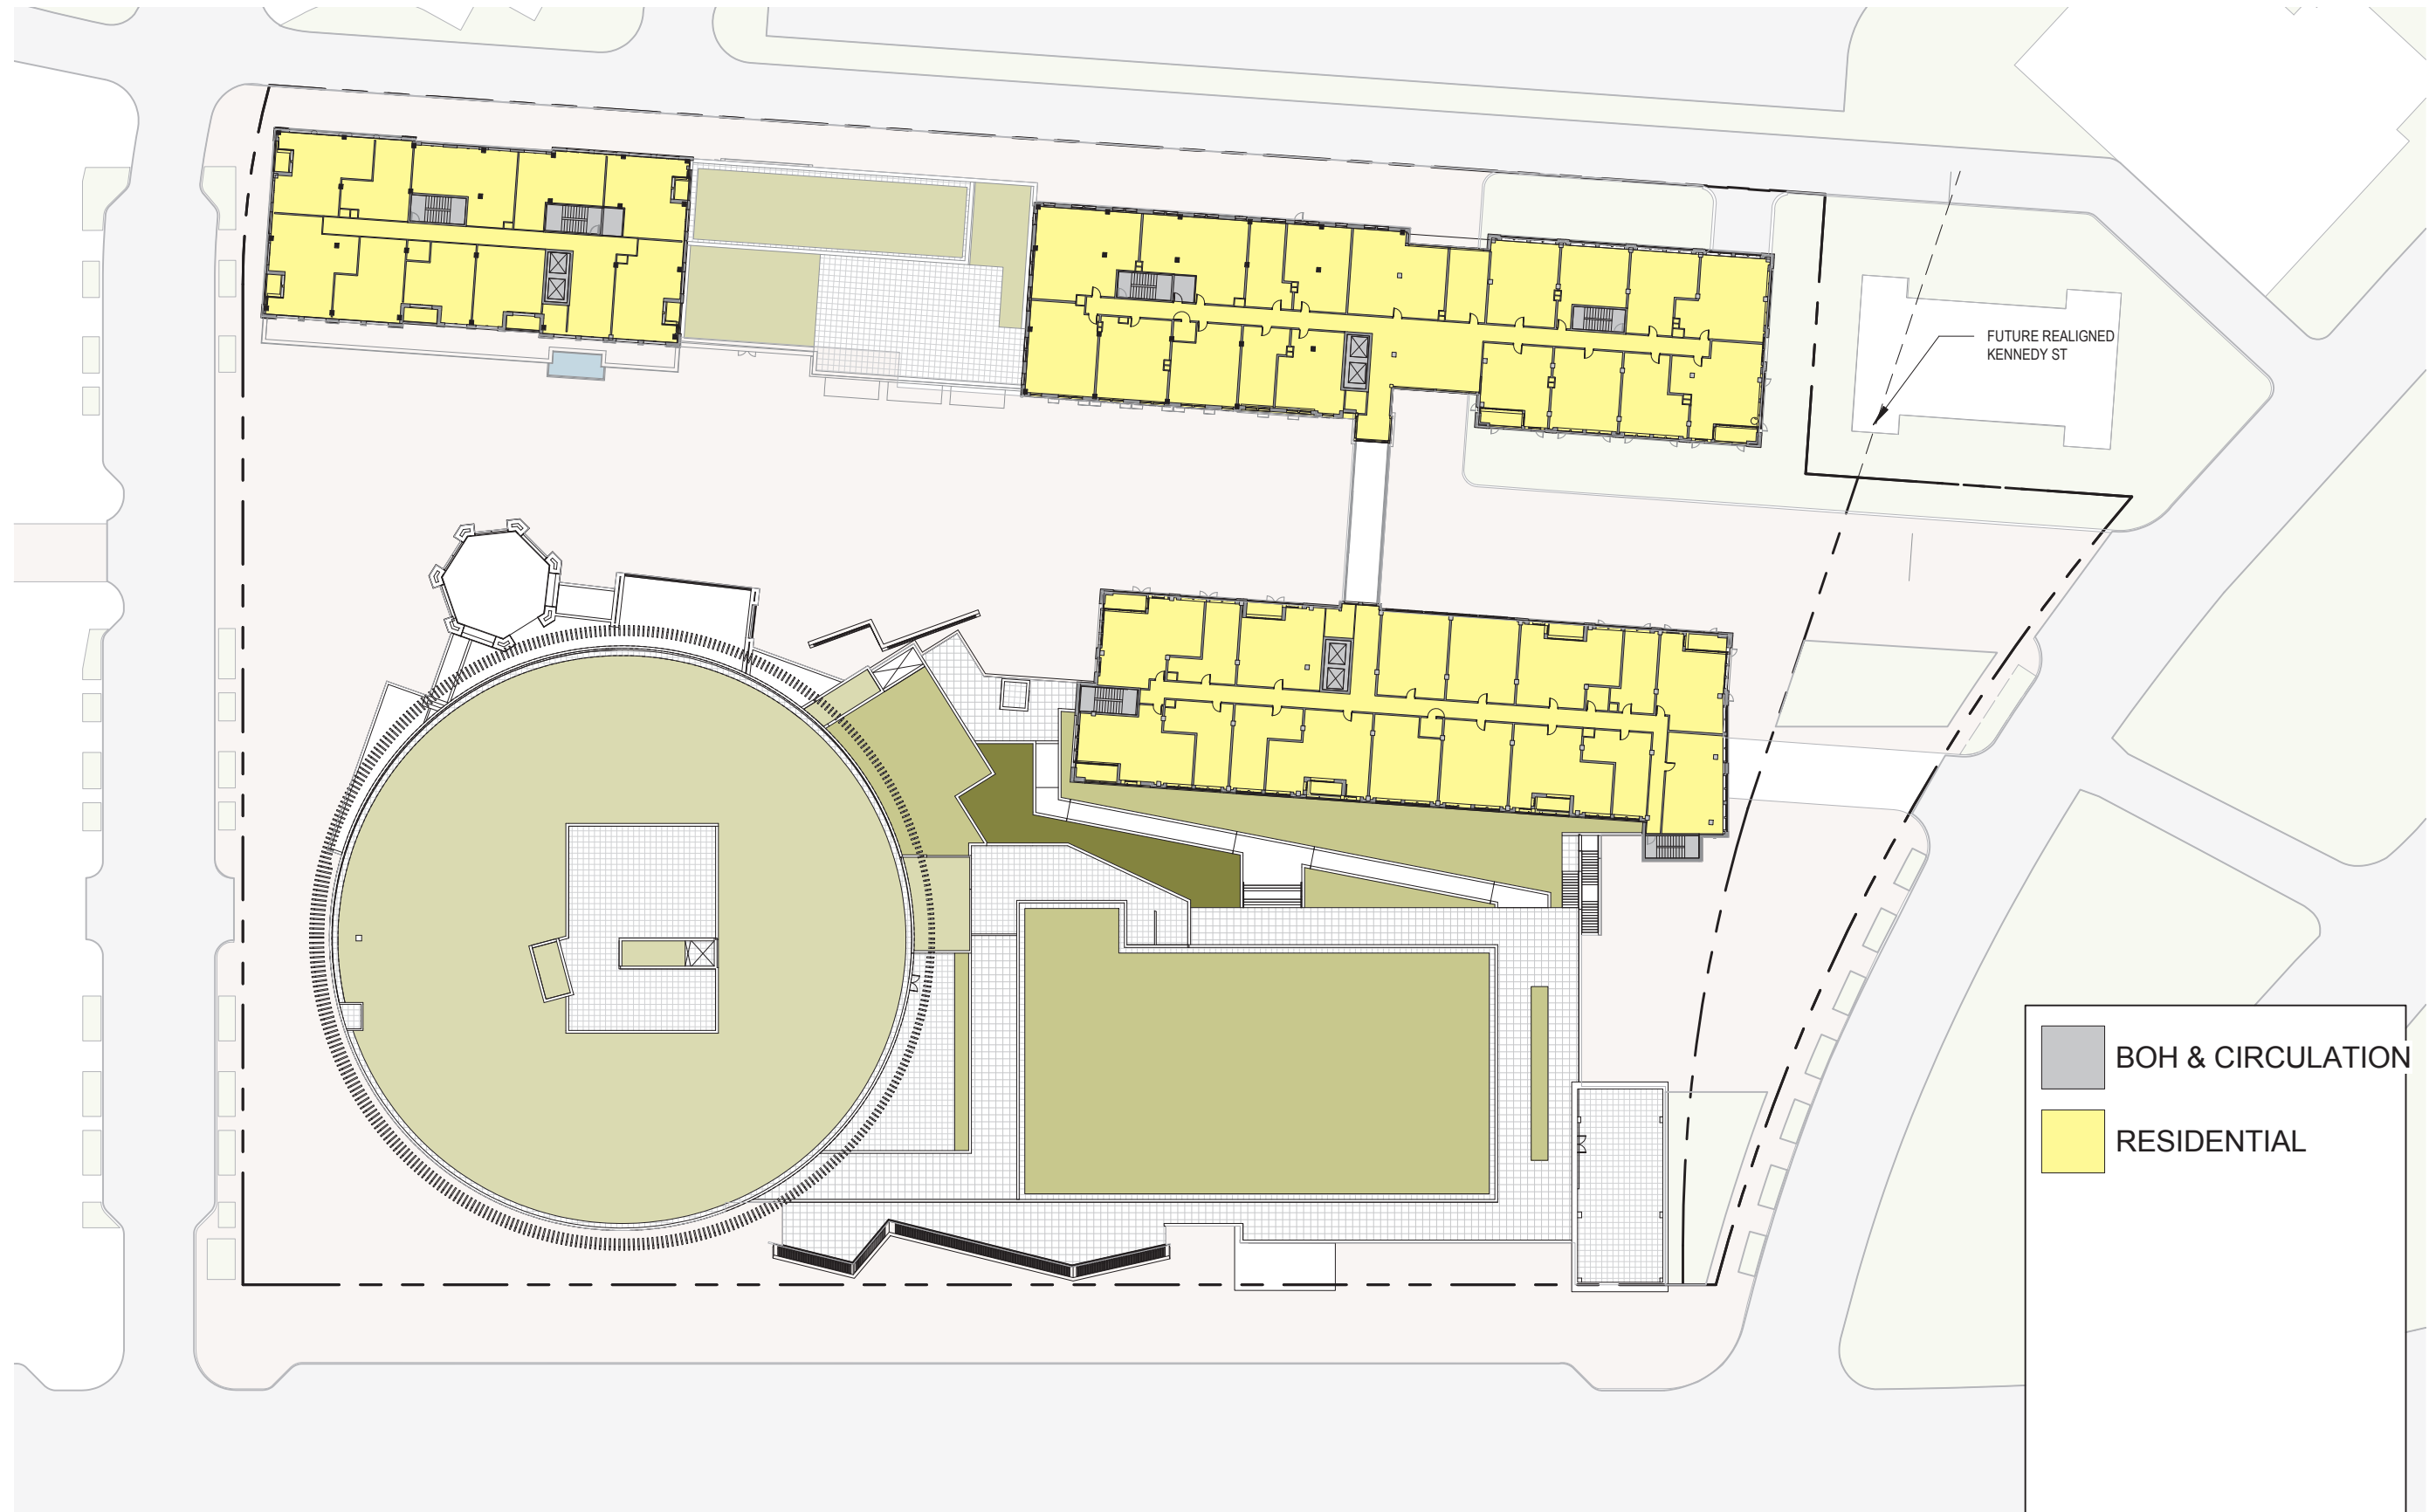

SOUTH DAKOTA AVE RETAIL & KINETIC FACADE

INTENTIONALLY BLANK

ARCHITECTURE EXHIBITS
PLANS, ELEVATIONS, SECTIONS

- BOH & CIRCULATION
- MEOW WOLF
- RESIDENTIAL

| | |
|---|-------------------|
|  | BOH & CIRCULATION |
|  | RESIDENTIAL |

| | |
|--|-------------------|
| | BOH & CIRCULATION |
| | RESIDENTIAL |