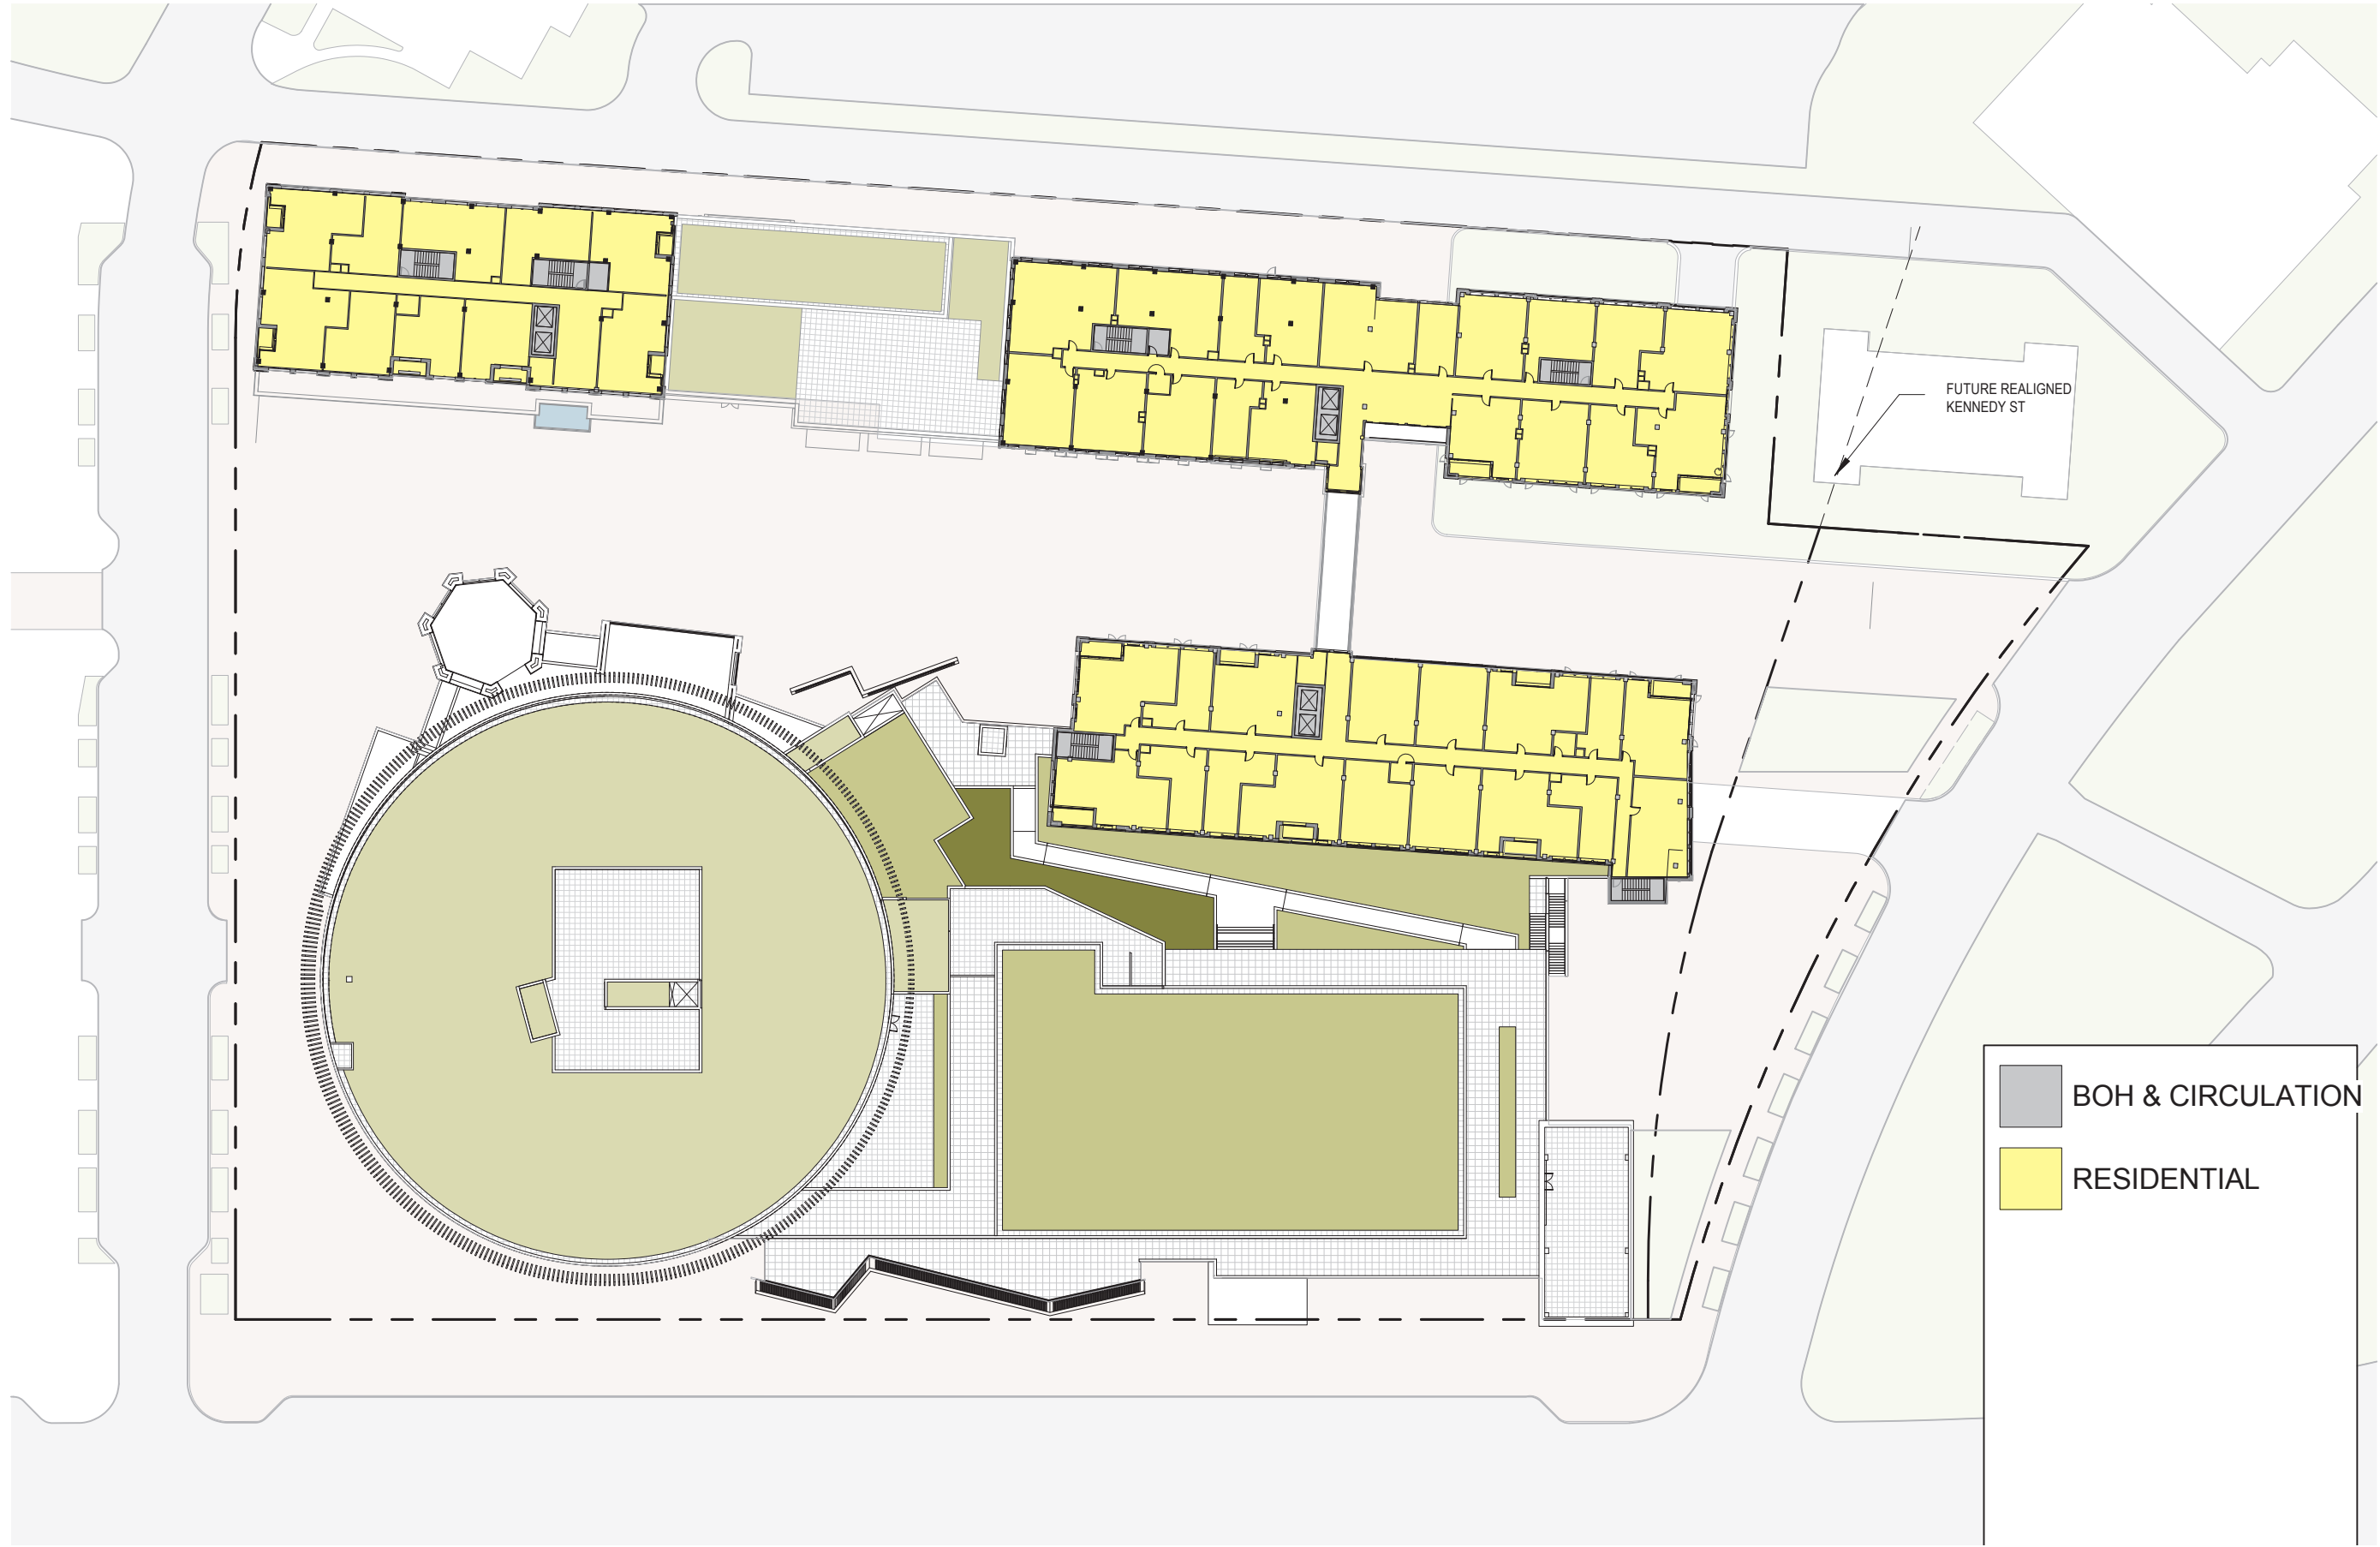

SOUTH DAKOTA AVE RETAIL & KINETIC FACADE

INTENTIONALLY BLANK

ARCHITECTURE EXHIBITS
PLANS, ELEVATIONS, SECTIONS

- BOH & CIRCULATION
- MEOW WOLF
- RESIDENTIAL

| | |
|---|-------------------|
|  | BOH & CIRCULATION |
|  | RESIDENTIAL |

| | |
|--|-------------------|
| | BOH & CIRCULATION |
| | RESIDENTIAL |