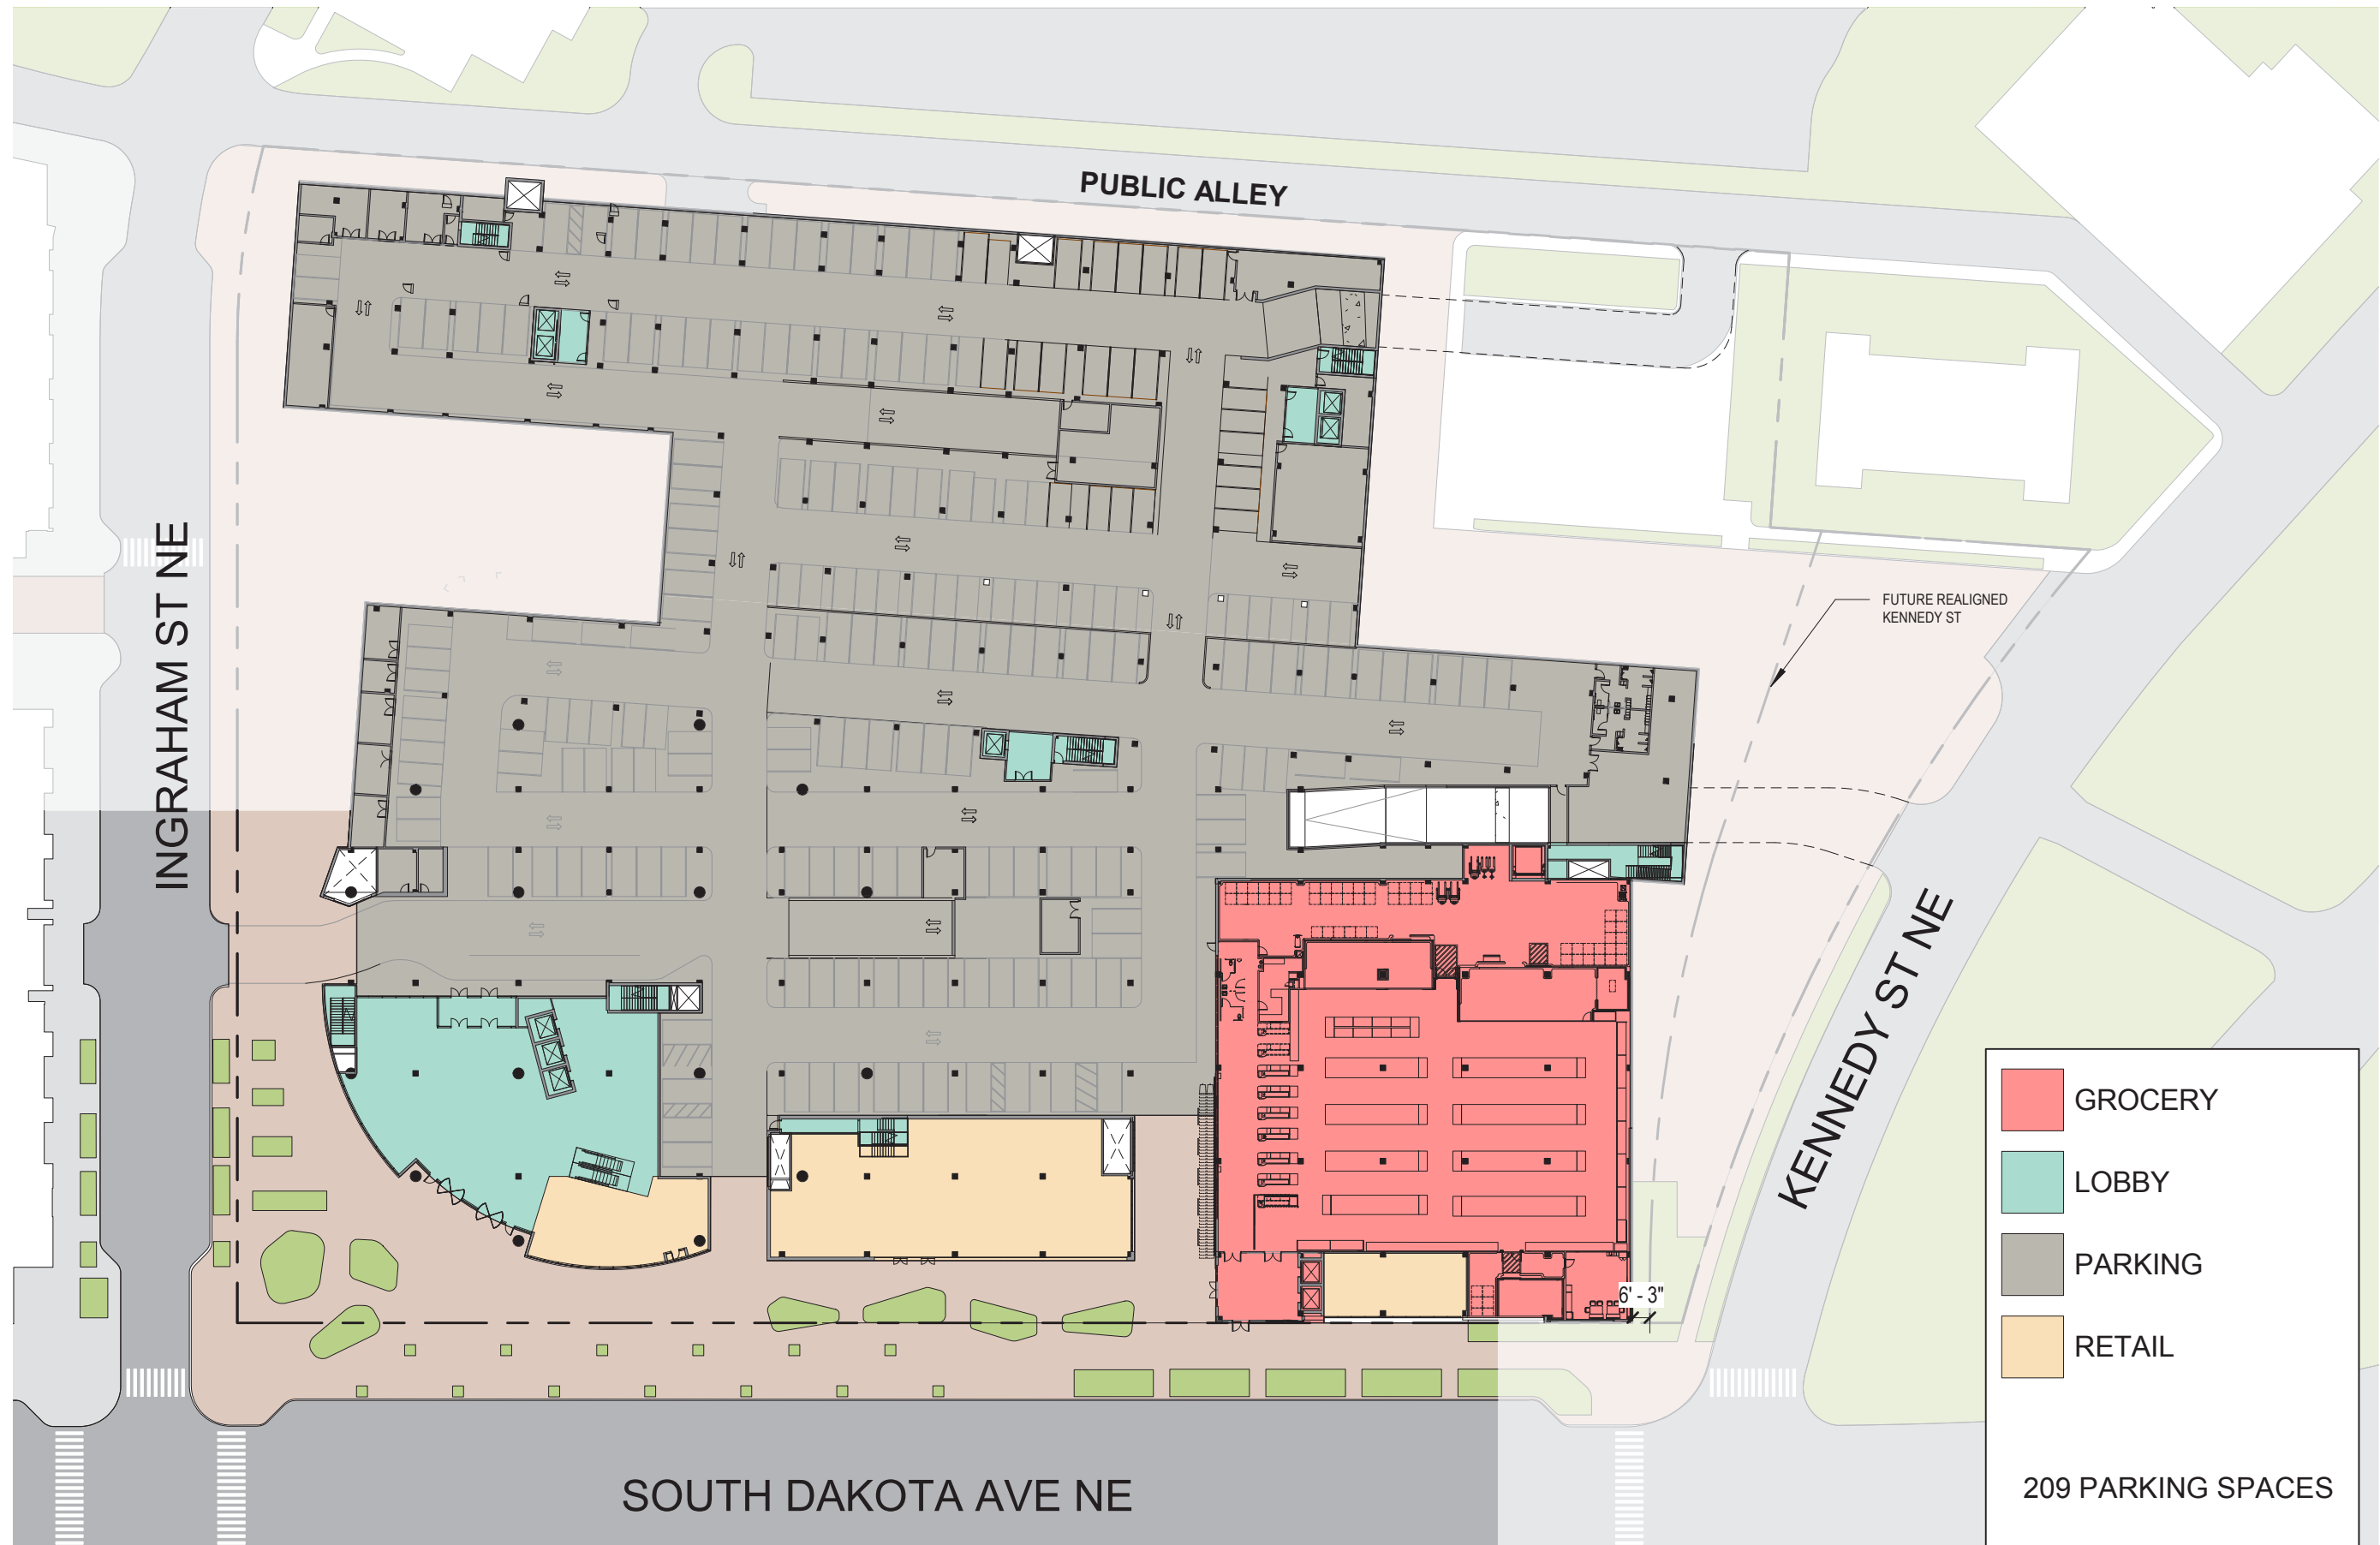

SOUTH DAKOTA AVE RETAIL & KINETIC FACADE

INTENTIONALLY BLANK

ARCHITECTURE EXHIBITS
PLANS, ELEVATIONS, SECTIONS

- BOH & CIRCULATION
- MEOW WOLF
- RESIDENTIAL

| | |
|---|-------------------|
|  | BOH & CIRCULATION |
|  | RESIDENTIAL |

| | |
|--|-------------------|
| | BOH & CIRCULATION |
| | RESIDENTIAL |