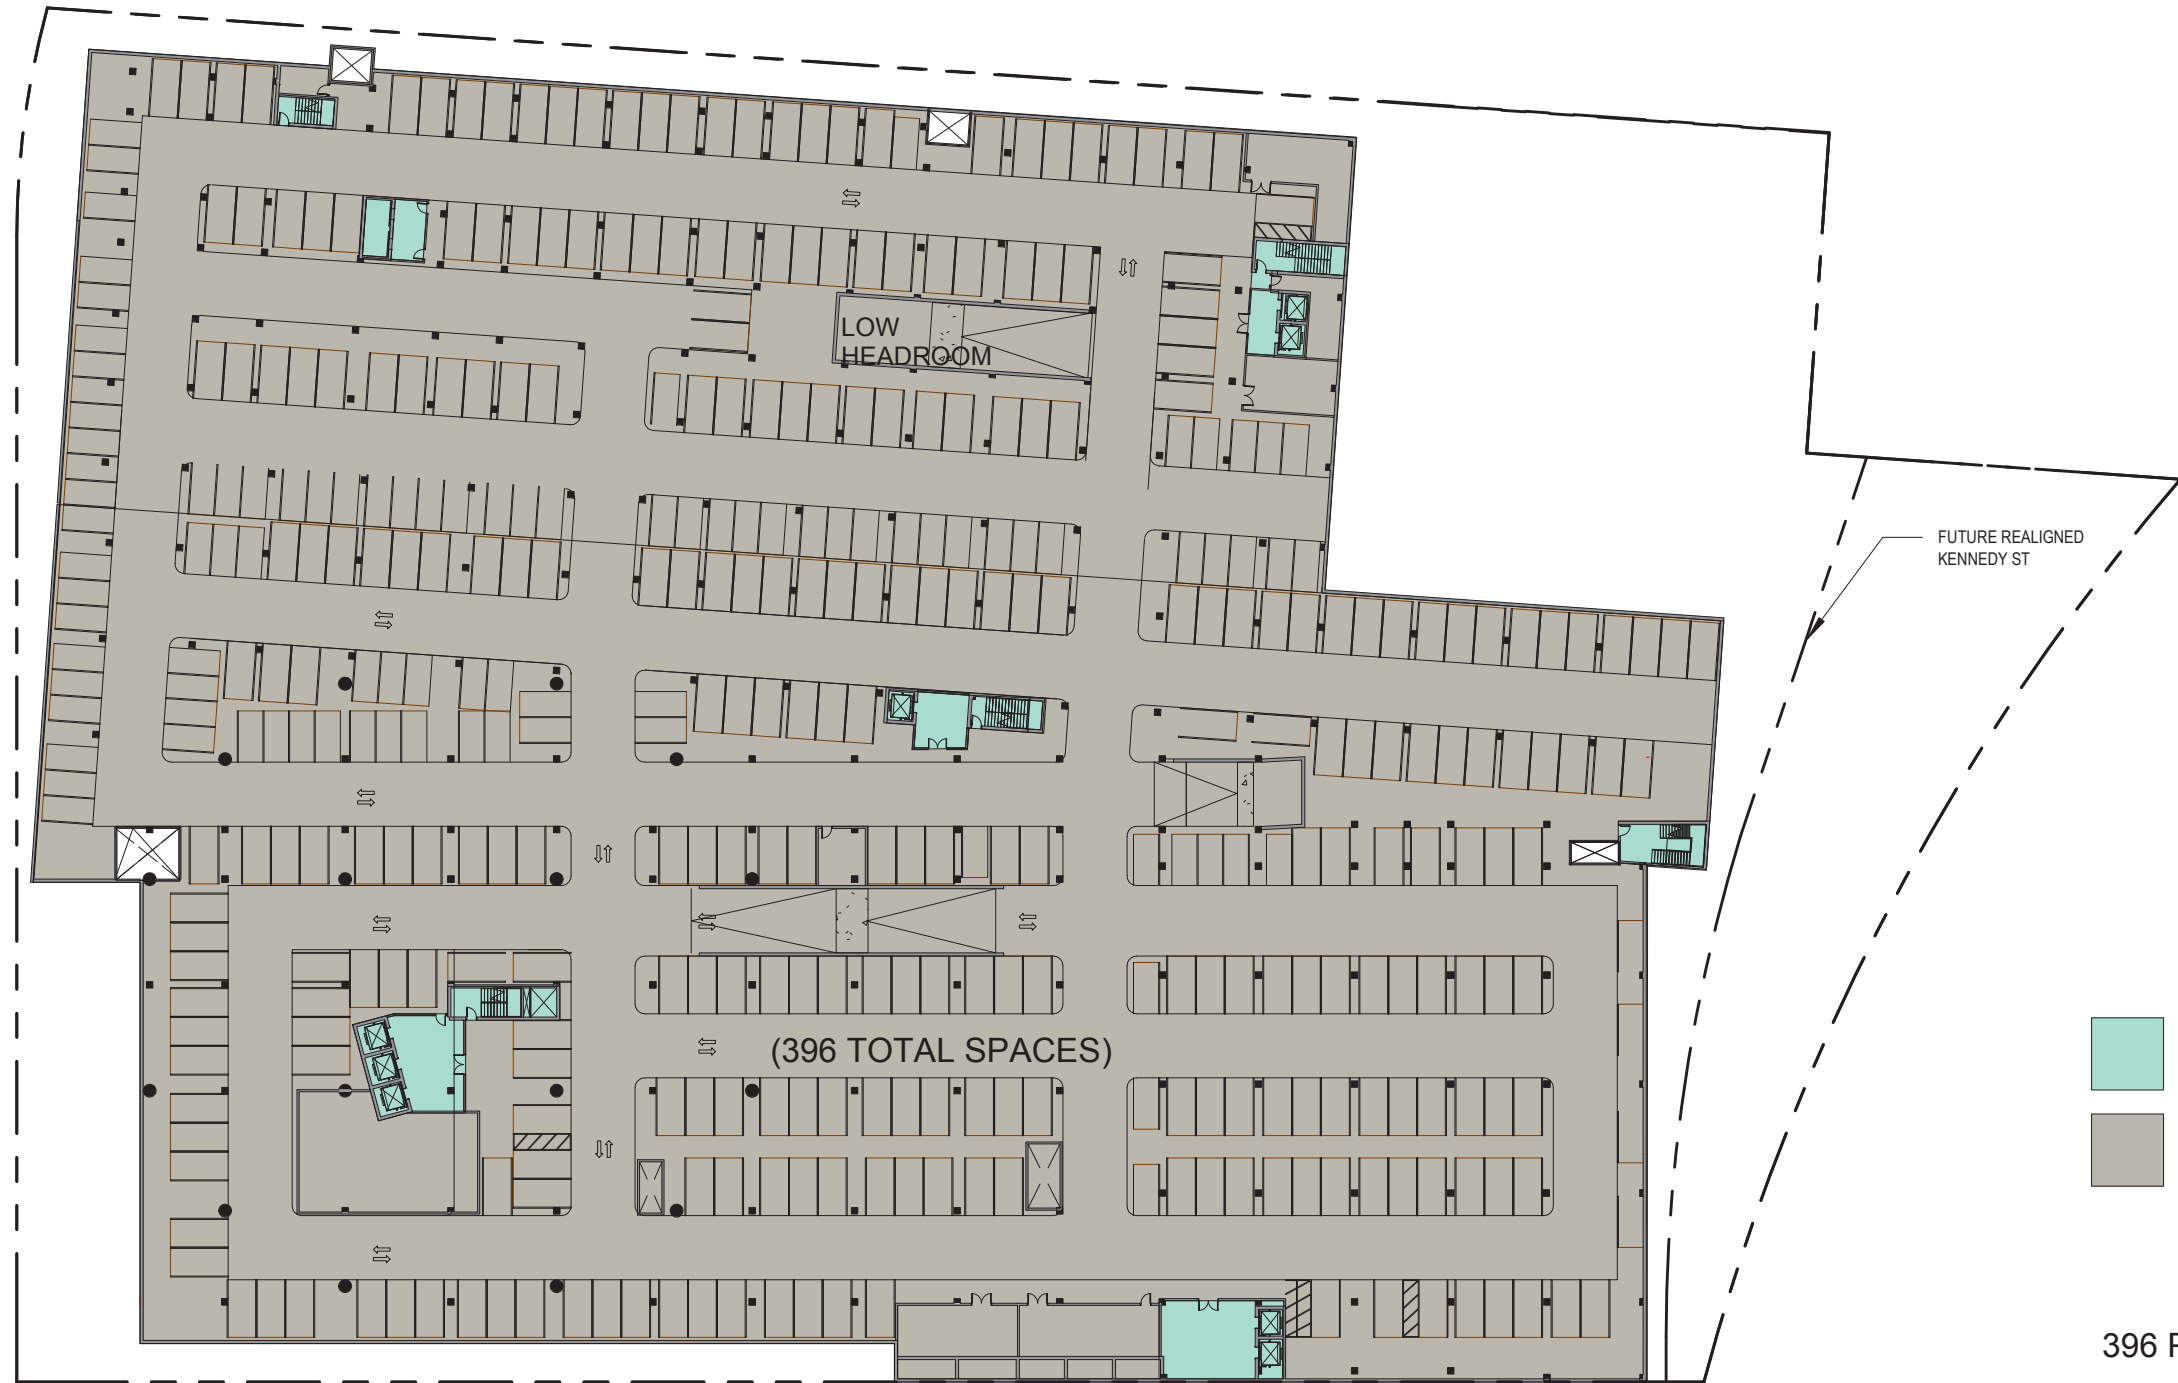

SOUTH DAKOTA AVE RETAIL & KINETIC FACADE

INTENTIONALLY BLANK

ARCHITECTURE EXHIBITS
PLANS, ELEVATIONS, SECTIONS

- BOH & CIRCULATION
- MEOW WOLF
- RESIDENTIAL

| | |
|---|-------------------|
|  | BOH & CIRCULATION |
|  | RESIDENTIAL |

| | |
|--|-------------------|
| | BOH & CIRCULATION |
| | RESIDENTIAL |