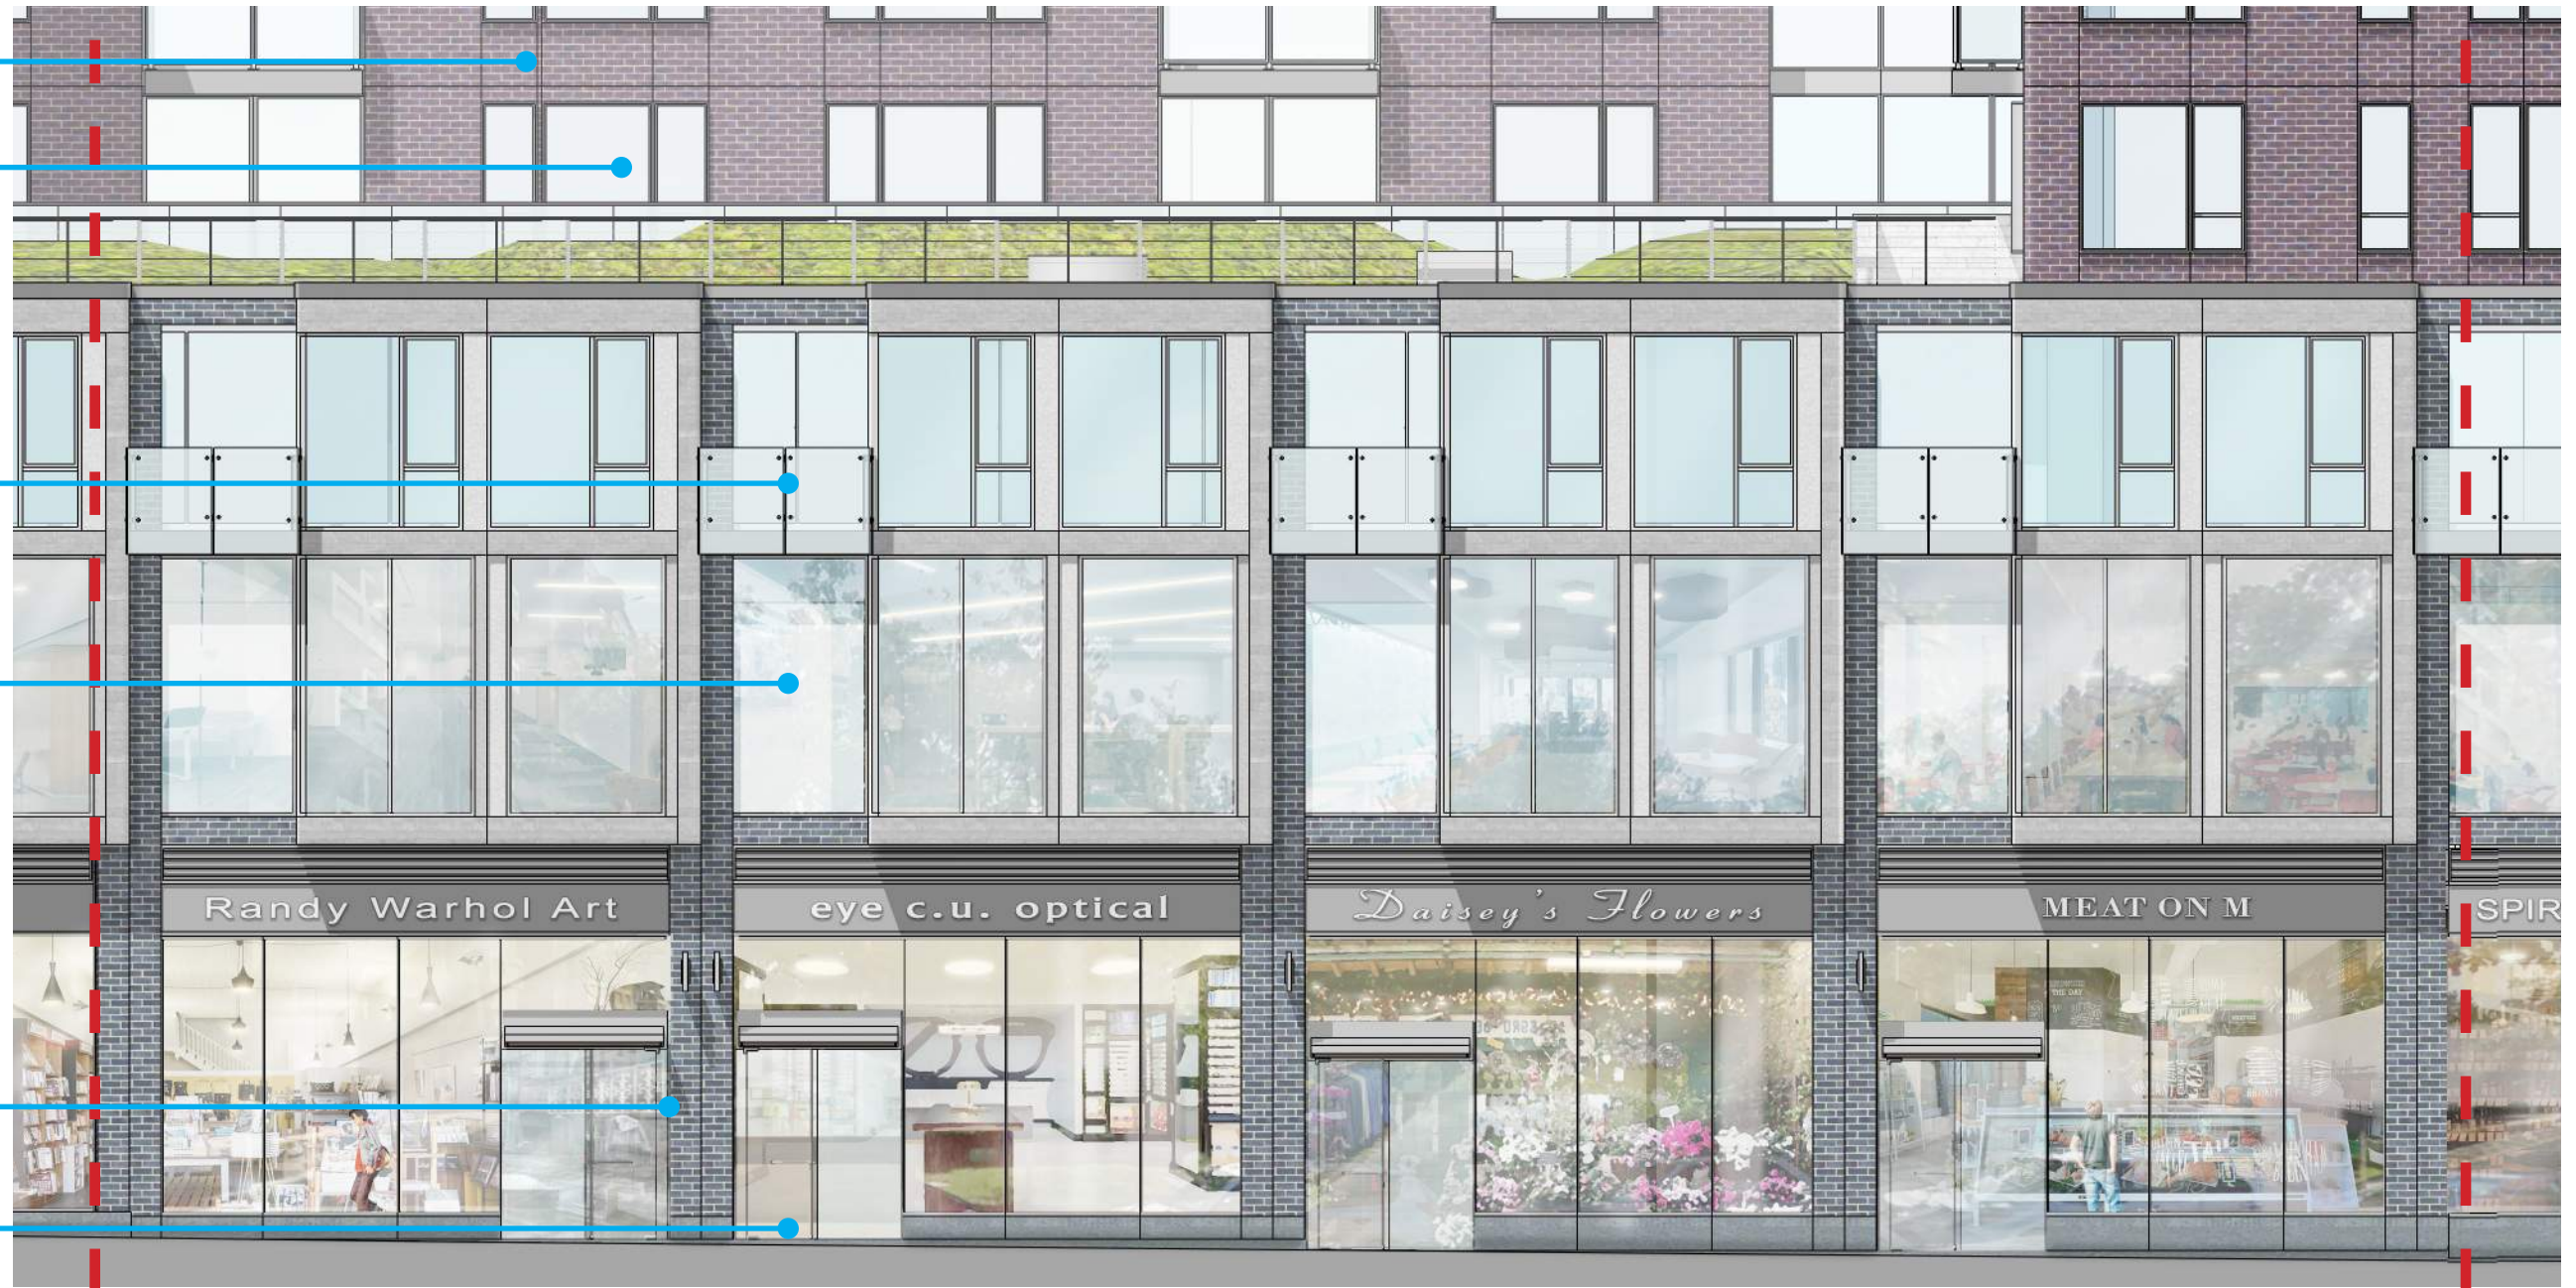

METAL BALCONY RAILING

GLASS BALCONY RAILING

ALUMINUM GLAZING SYSTEM

MASONRY TYPE "A"

GRANITE BASE

0 4' 8' 12' 16'
 1/8" = 1'-0"

MATCH LINE 81

MATCH LINE 83

MASONRY TYPE "A"

ALUMINUM WINDOW

GLASS BALCONY RAILING

ALUMINUM GLAZING SYSTEM

MASONRY TYPE "B"

GRANITE BASE

MATCH LINE
82

MASONRY TYPE "A"

ALUMINUM WINDOW

ALUMINUM GLAZING SYSTEM

GLASS BALCONY RAILING

ALUMINUM GLAZING SYSTEM

MASONRY TYPE "B"

GRANITE BASE