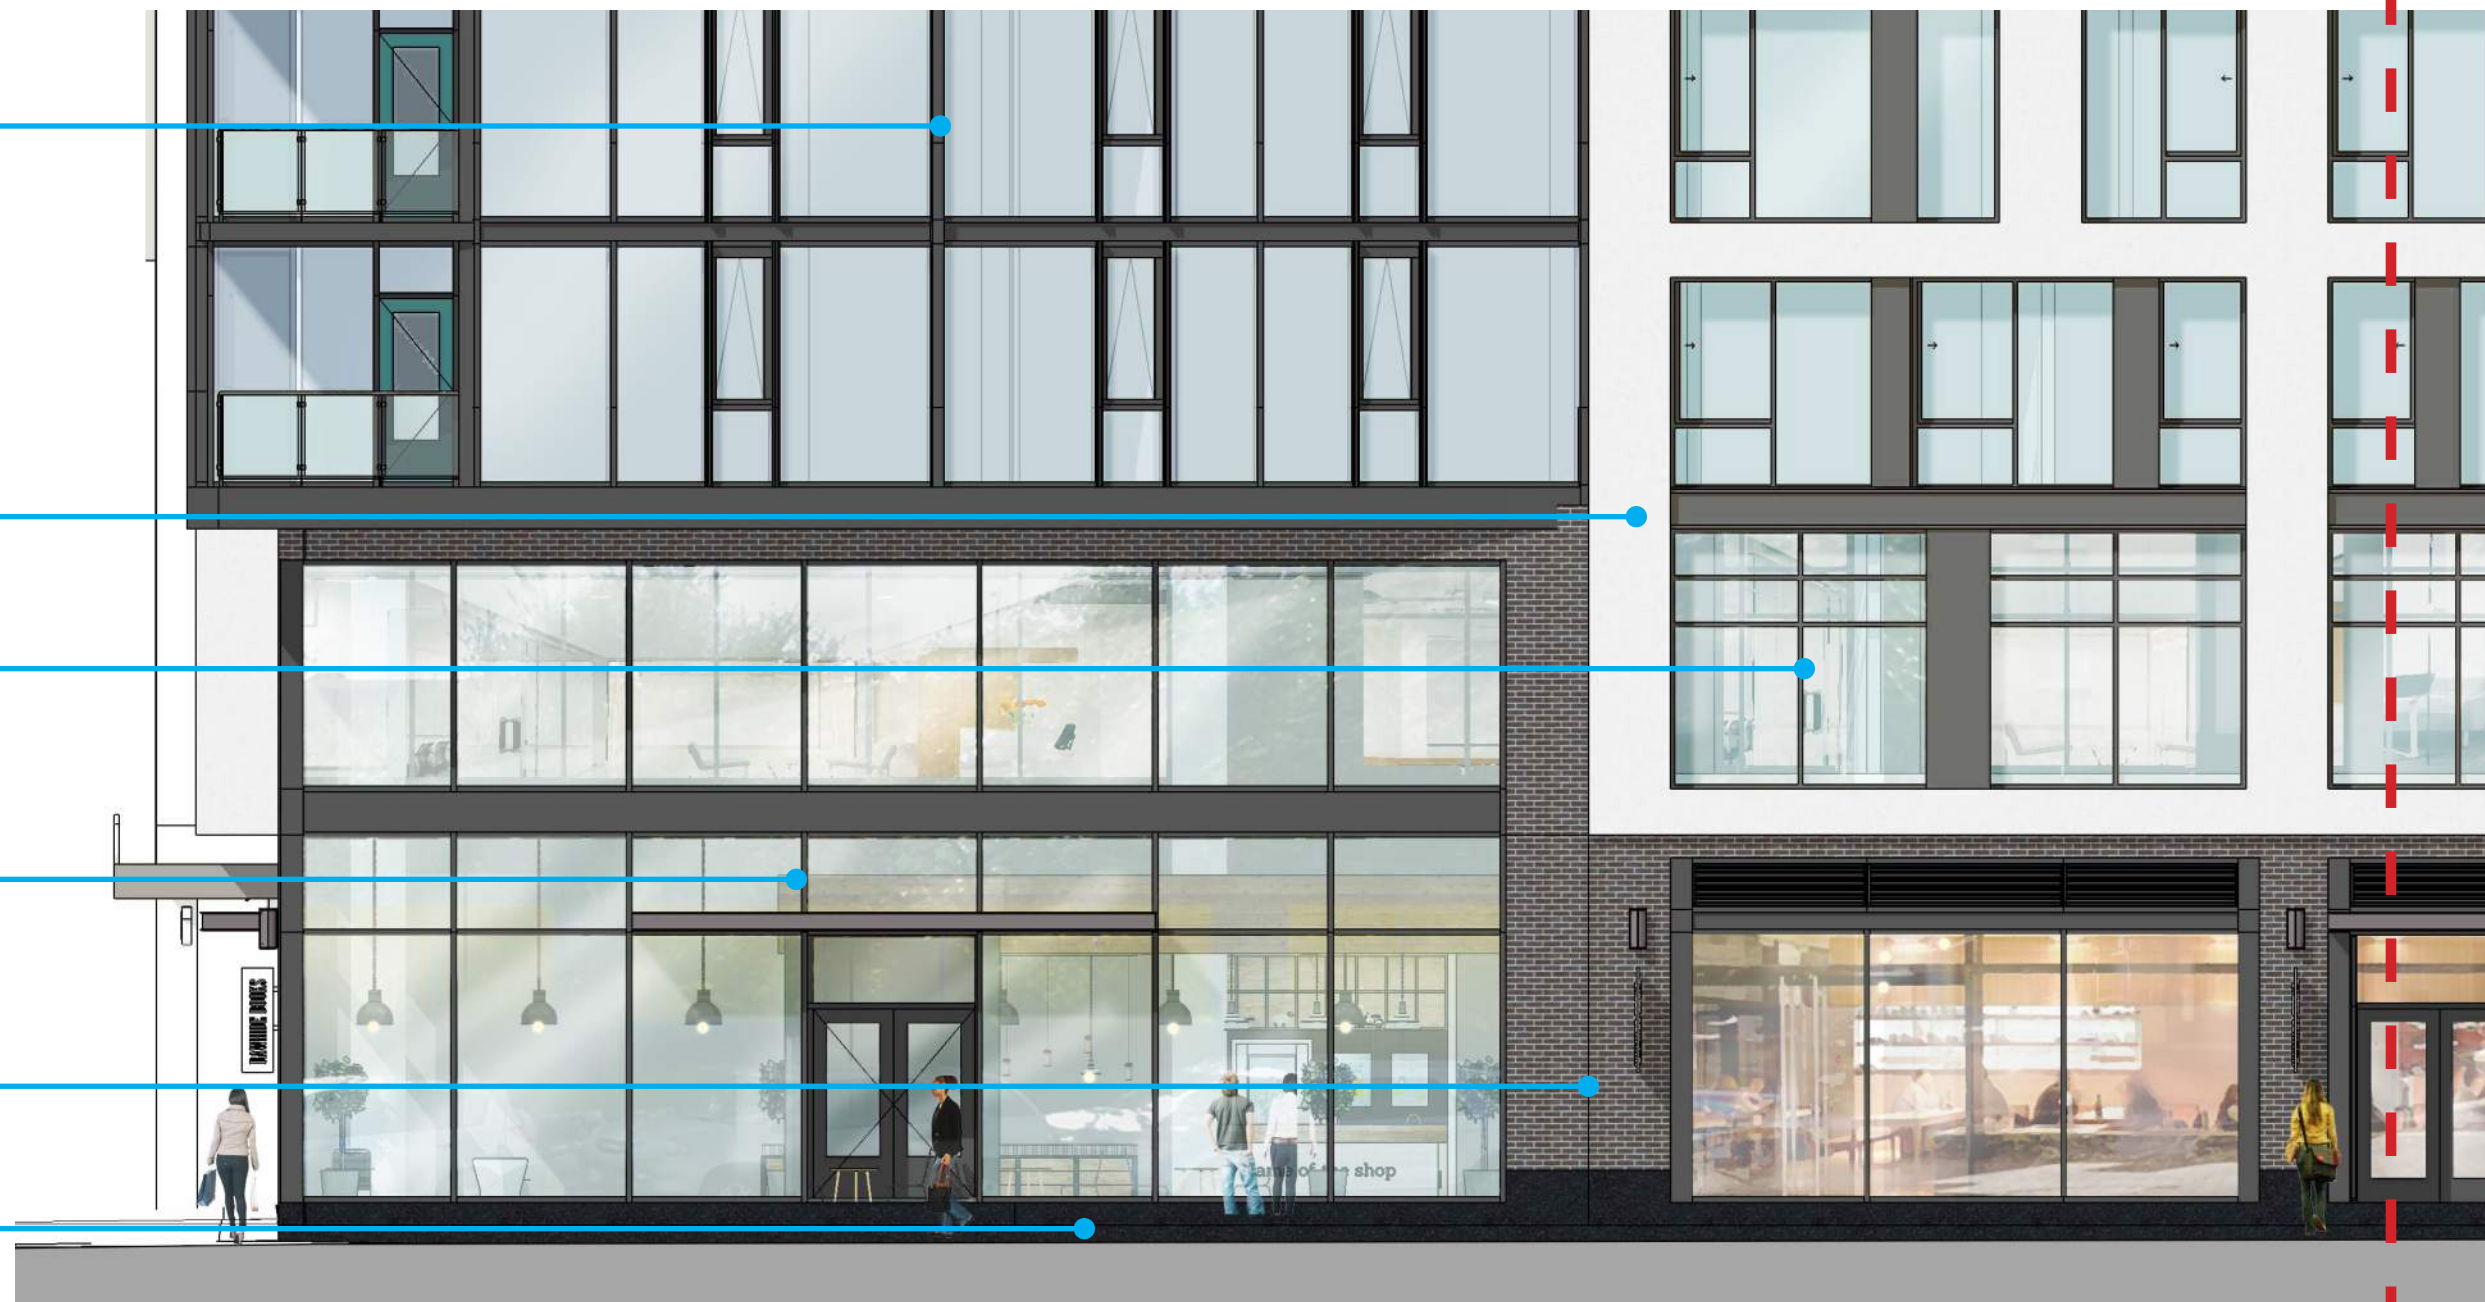

GRANITE BASE

MATCH LINE 62

WOOD-LOOK CLADDING

METAL BALCONY RAILING

GFRC FACADE PANEL

ALUMINUM GLAZING SYSTEM 2

ALUMINUM GLAZING SYSTEM 1

MASONRY

GRANITE BASE