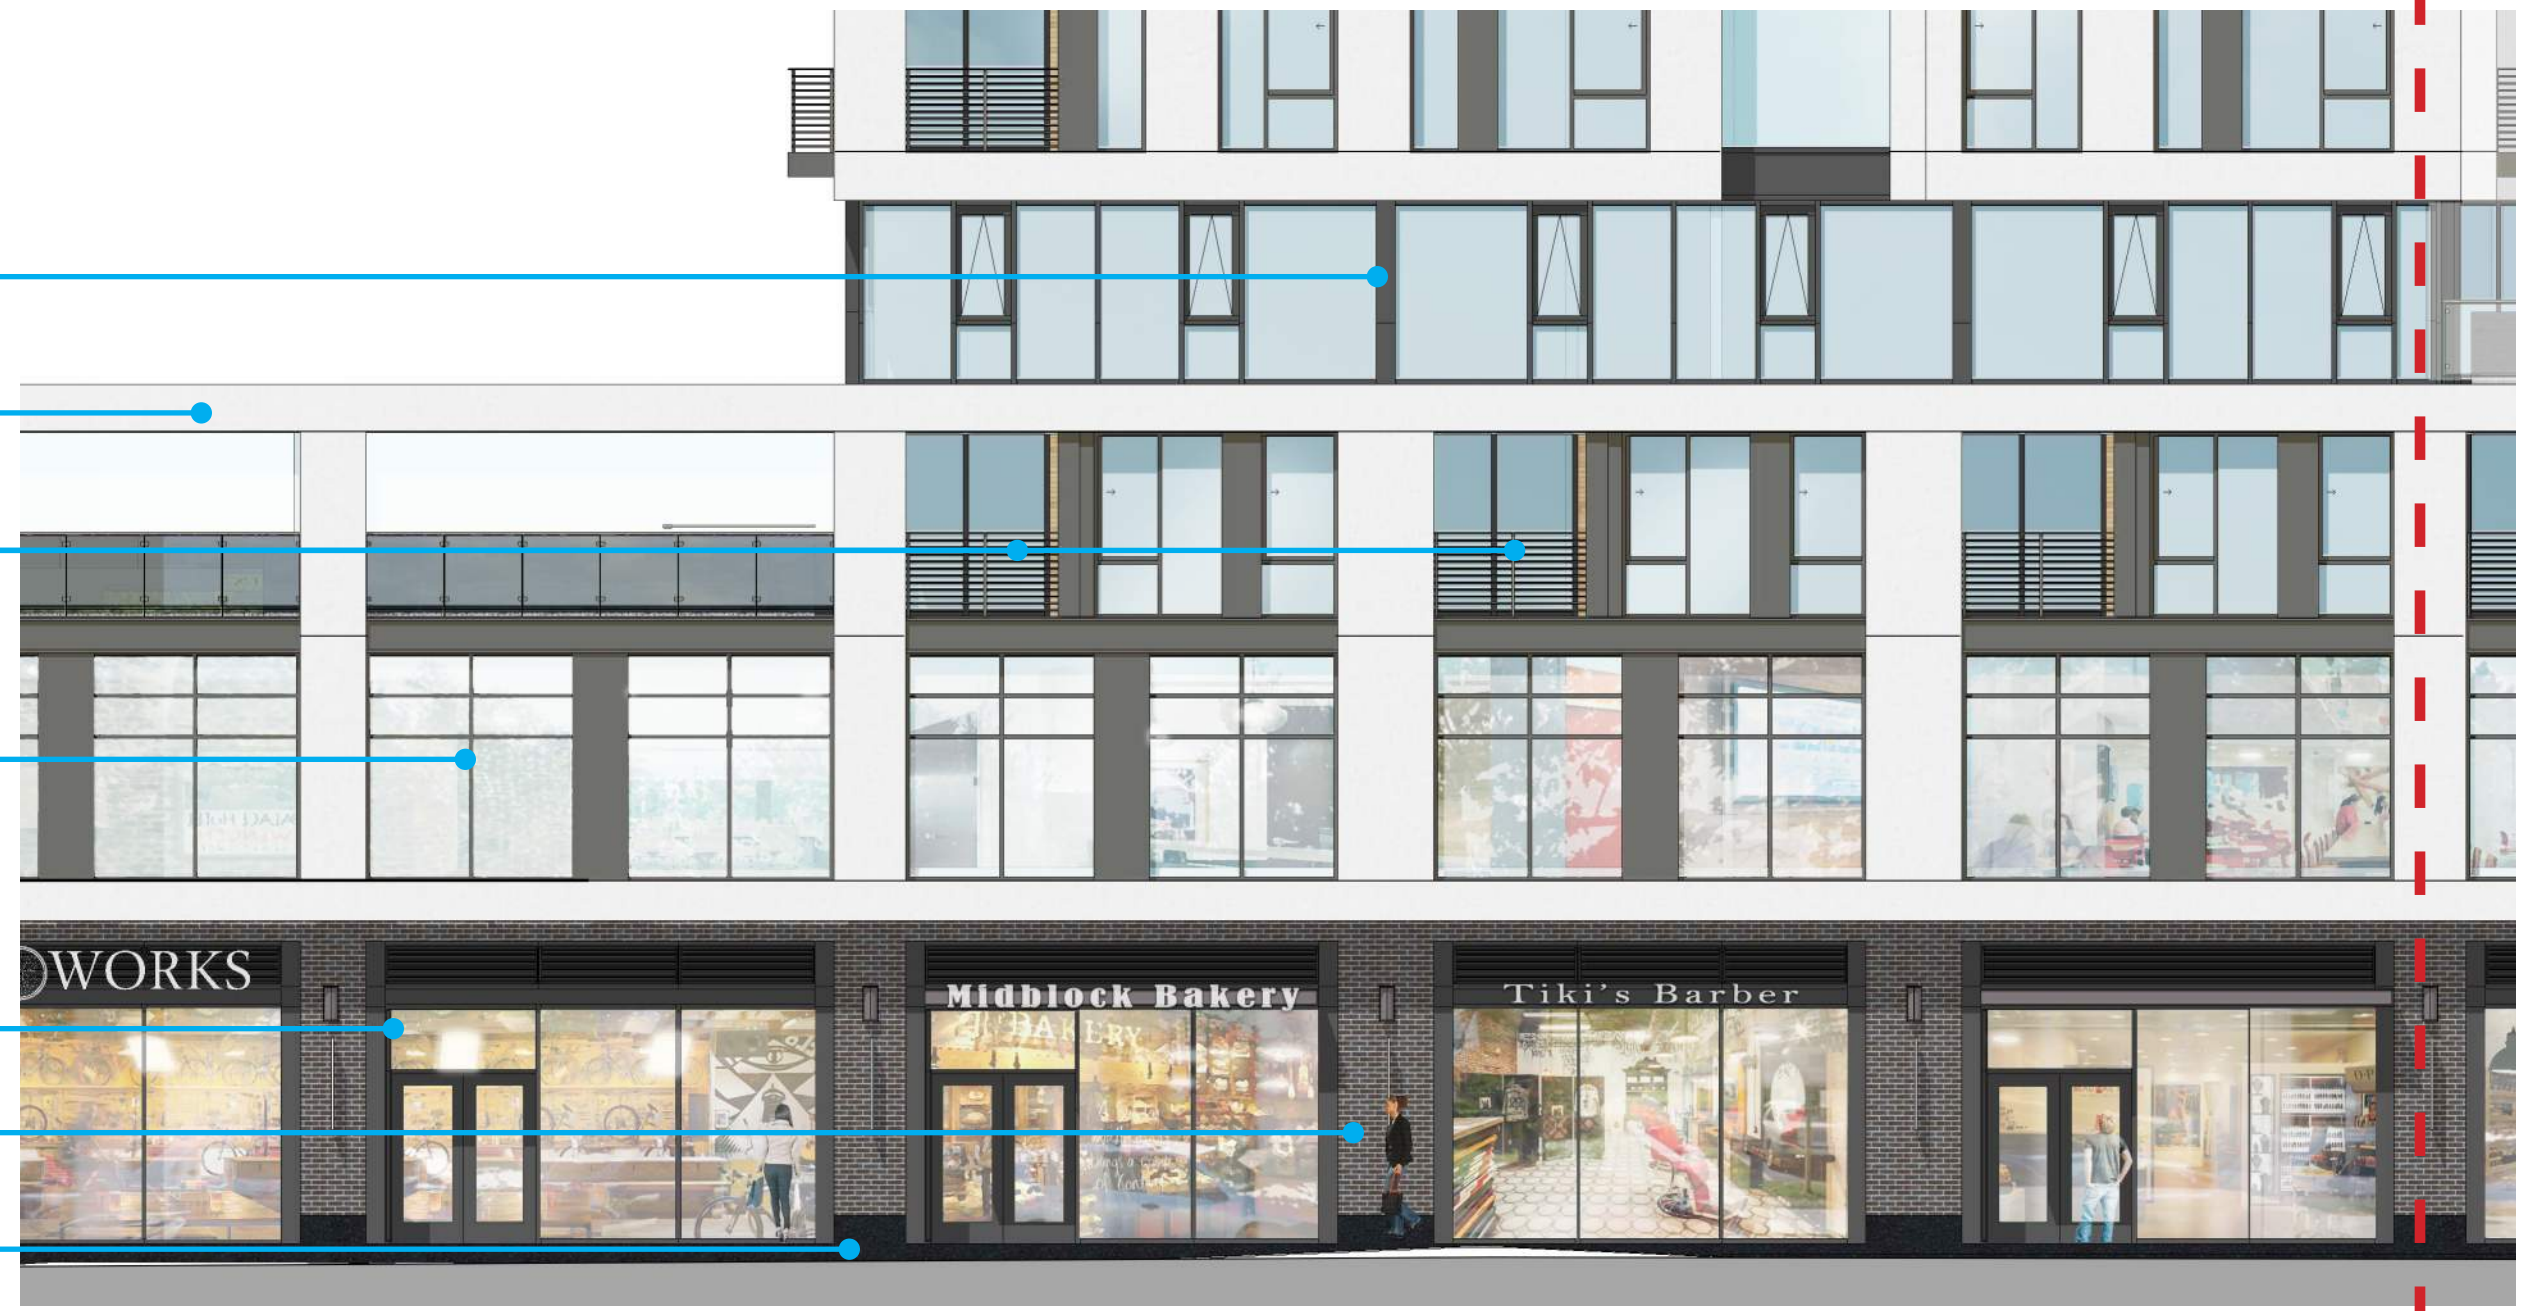

ALUMINUM GLAZING SYSTEM 1

GFRC FACADE PANEL

METAL BALCONY RAILING

ALUMINUM GLAZING SYSTEM 2

ALUMINUM GLAZING SYSTEM 1

MASONRY

GRANITE BASE

MATCH LINE 59

MATCH LINE 61

GFRC FACADE PANEL

ALUMINUM GLAZING SYSTEM 1

GLASS BALCONY RAILING

METAL BALCONY RAILING

ALUMINUM GLAZING SYSTEM 2

ALUMINUM GLAZING SYSTEM 1

MASONRY

GRANITE BASE