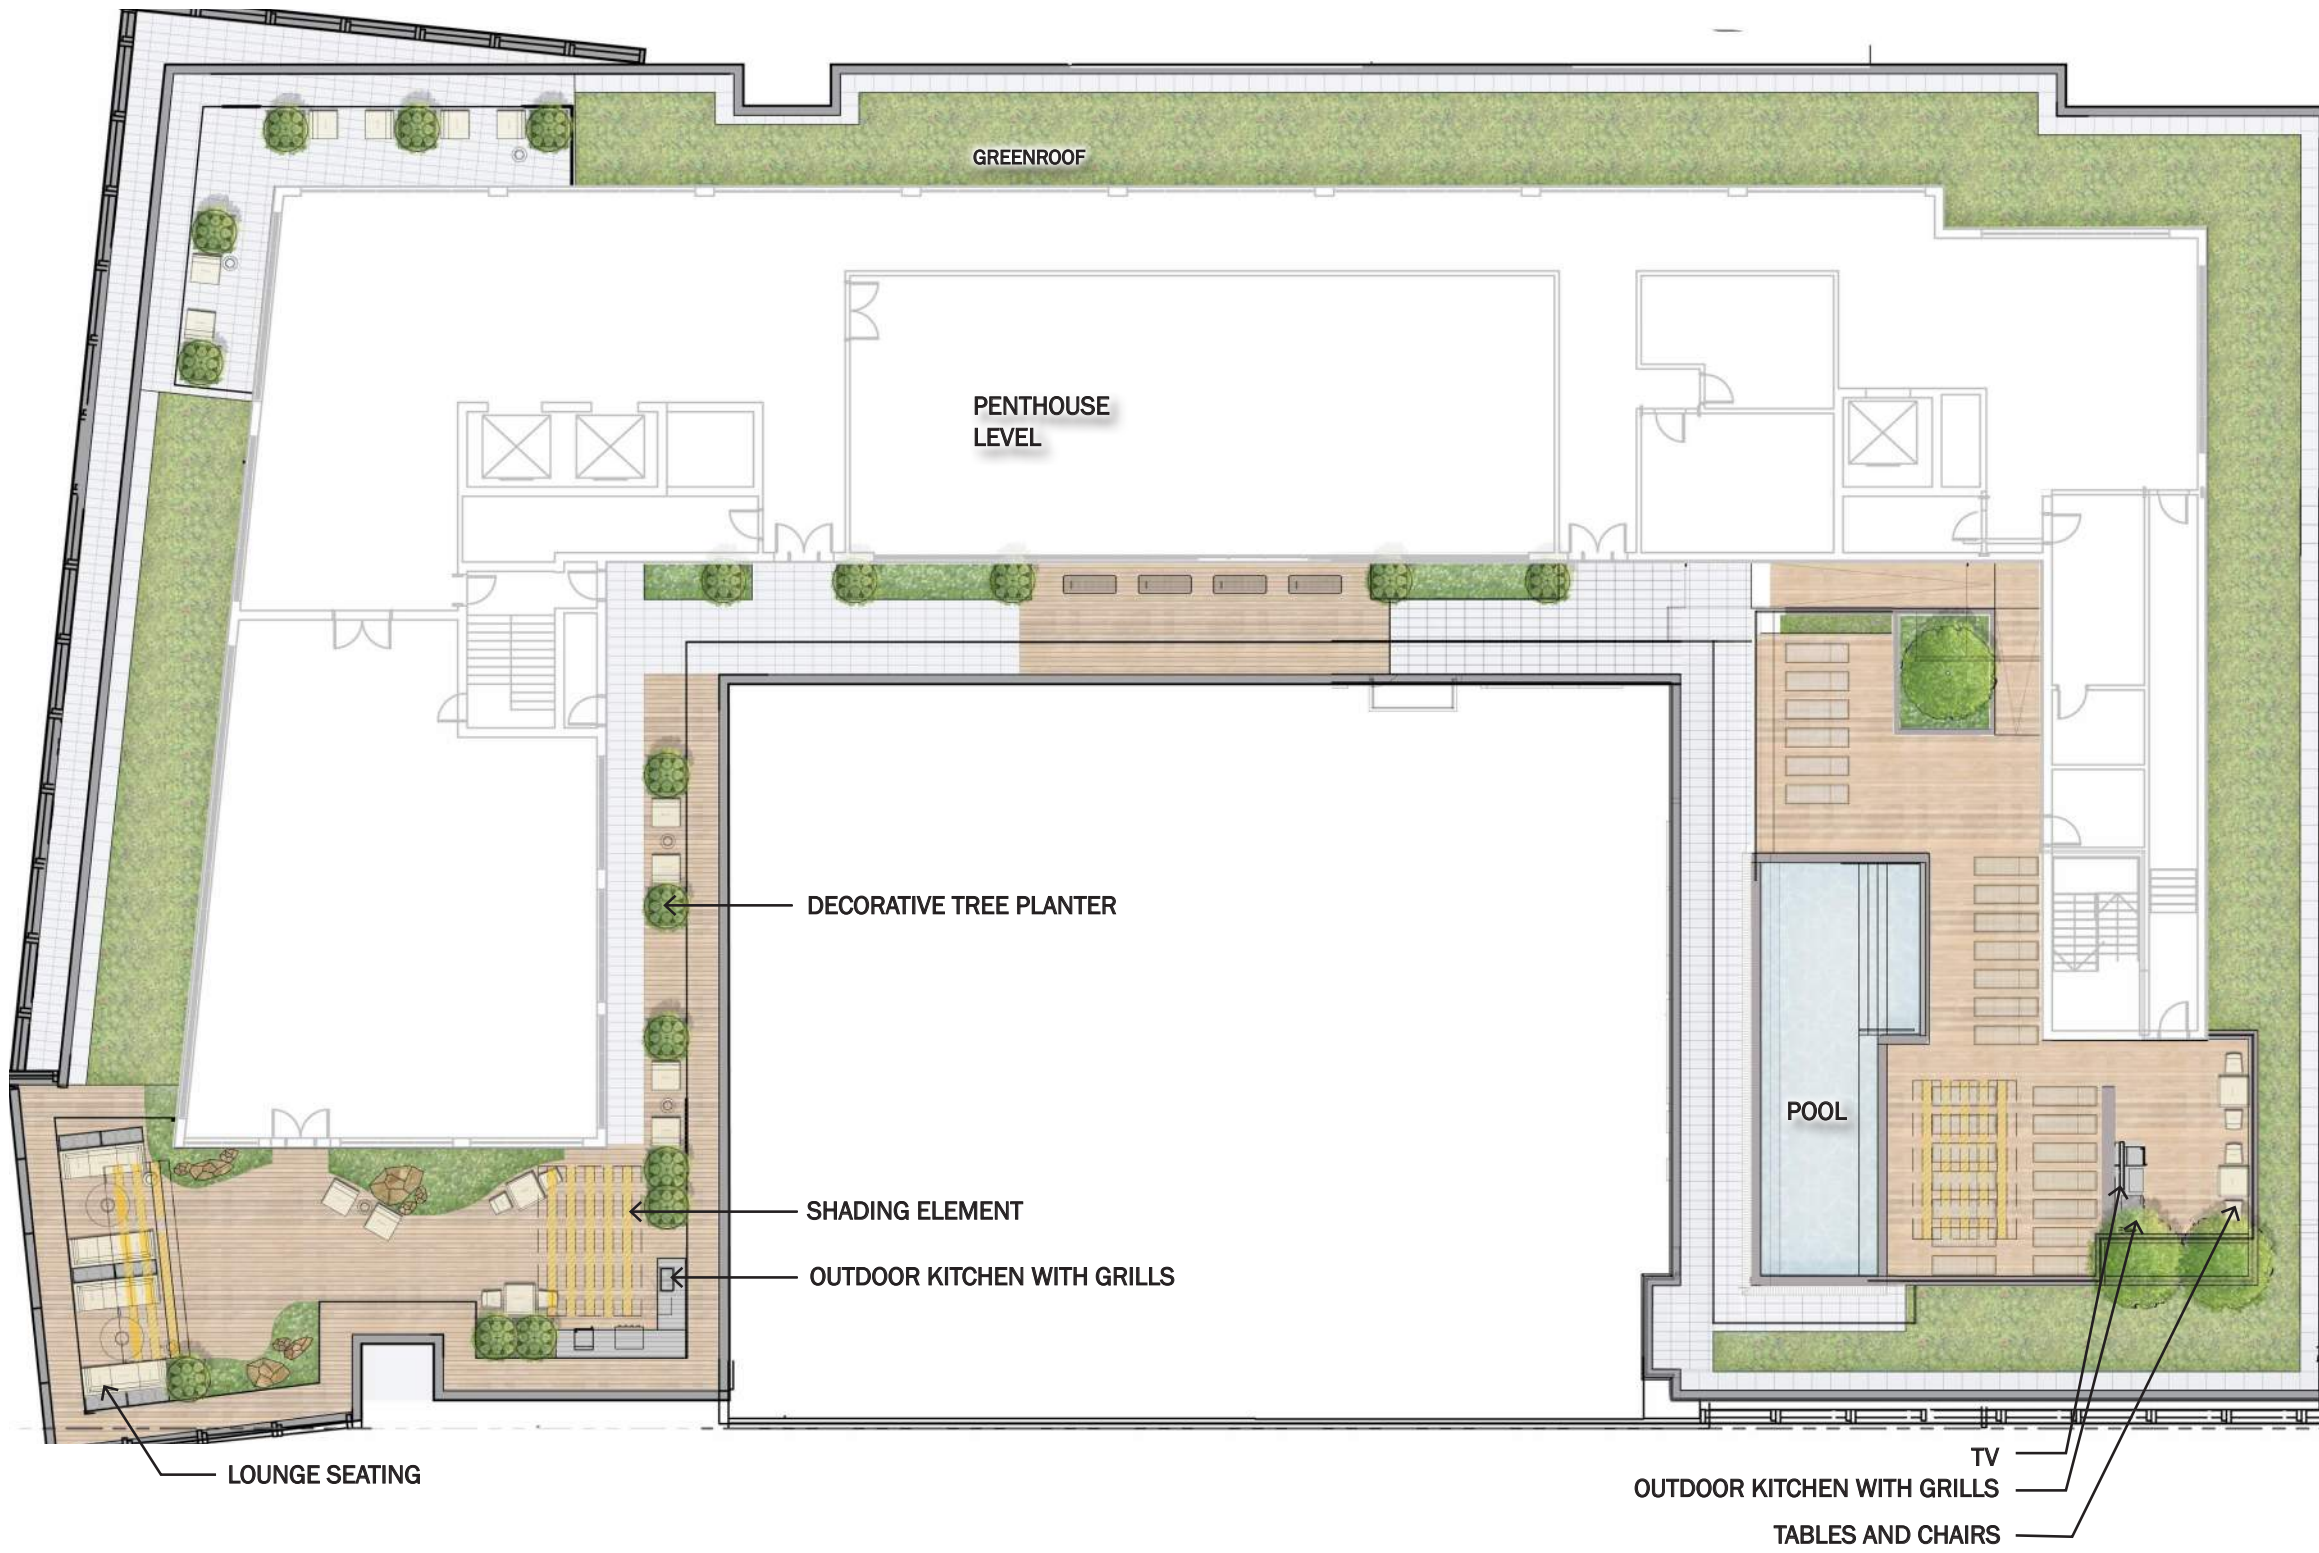

ROOF AMENITY FEATURES

- FIRE PIT
- BAR WITH GRILLS
- LOUNGE FURNITURE
- TABLE AND CHAIRS
- POOL
- LOUNGE CHAIRS
- SHADE STRUCTURE

ROOF LIGHTING

- MOOD - INTIMATE AND AMBIENT
- USES LOW LEVEL LIGHTING FIXTURES
- PROVIDES SAFE PASSAGE
- ACCESSIBILITY FOR RESIDENTS AND GUEST

PRECEDENT IMAGES

NOTE: SITE FURNISHINGS AND LIGHTING IMAGERY SHOWN ARE FOR ILLUSTRATIVE PURPOSES ONLY AND MAY BE MODIFIED WITH FINAL ENGINEERING AND DESIGN AND PROVIDED THAT THE GENERAL CHARACTERISTICS ARE IN SUBSTANTIAL CONFORMANCE WITH THAT SHOWN.

- SHADE STRUCTURE
- LOUNGE SEATING
- FIRE ELEMENT
- TABLES AND CHAIRS
- OUTDOOR KITCHEN GRILLS

NOTE: SITE FURNISHINGS IMAGERY SHOWN ARE FOR ILLUSTRATIVE PURPOSES ONLY AND MAY BE MODIFIED WITH FINAL ENGINEERING AND DESIGN AND PROVIDED THAT THE GENERAL CHARACTERISTICS ARE IN SUBSTANTIAL CONFORMANCE WITH THAT SHOWN

ROOF AMENITY FEATURES

- FIRE PIT
- BAR WITH GRILLS
- LOUNGE FURNITURE
- TABLE AND CHAIRS
- POOL
- LOUNGE CHAIRS
- SHADE STRUCTURE
- TV

ROOF LIGHTING

- MOOD - INTIMATE AND AMBIENT
- USES LOW LEVEL LIGHTING FIXTURES
- PROVIDES SAFE PASSAGE
- ACCESSIBILITY FOR RESIDENTS AND GUEST