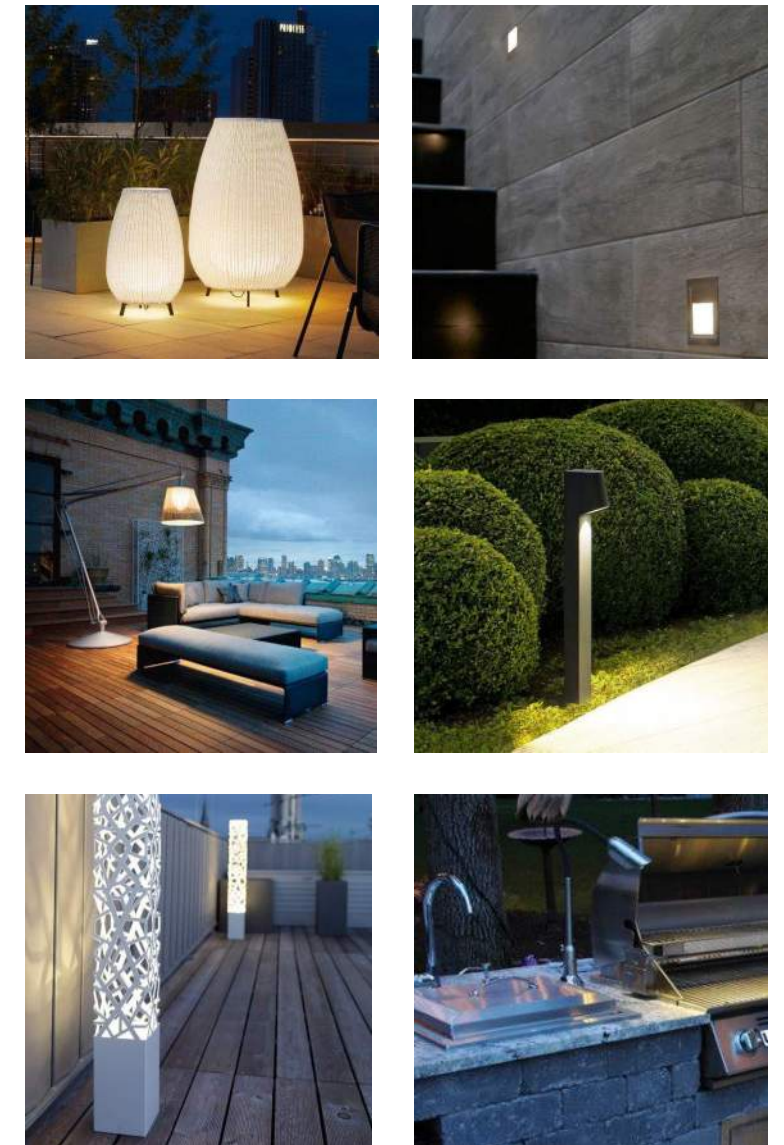

PRECEDENT IMAGES

NOTE: SITE FURNISHINGS AND LIGHTING IMAGERY SHOWN ARE FOR ILLUSTRATIVE PURPOSES ONLY AND MAY BE MODIFIED WITH FINAL ENGINEERING AND DESIGN AND PROVIDED THAT THE GENERAL CHARACTERISTICS ARE IN SUBSTANTIAL CONFORMANCE WITH THAT SHOWN.

- SHADE STRUCTURE
- LOUNGE SEATING
- FIRE ELEMENT
- TABLES AND CHAIRS
- OUTDOOR KITCHEN GRILLS