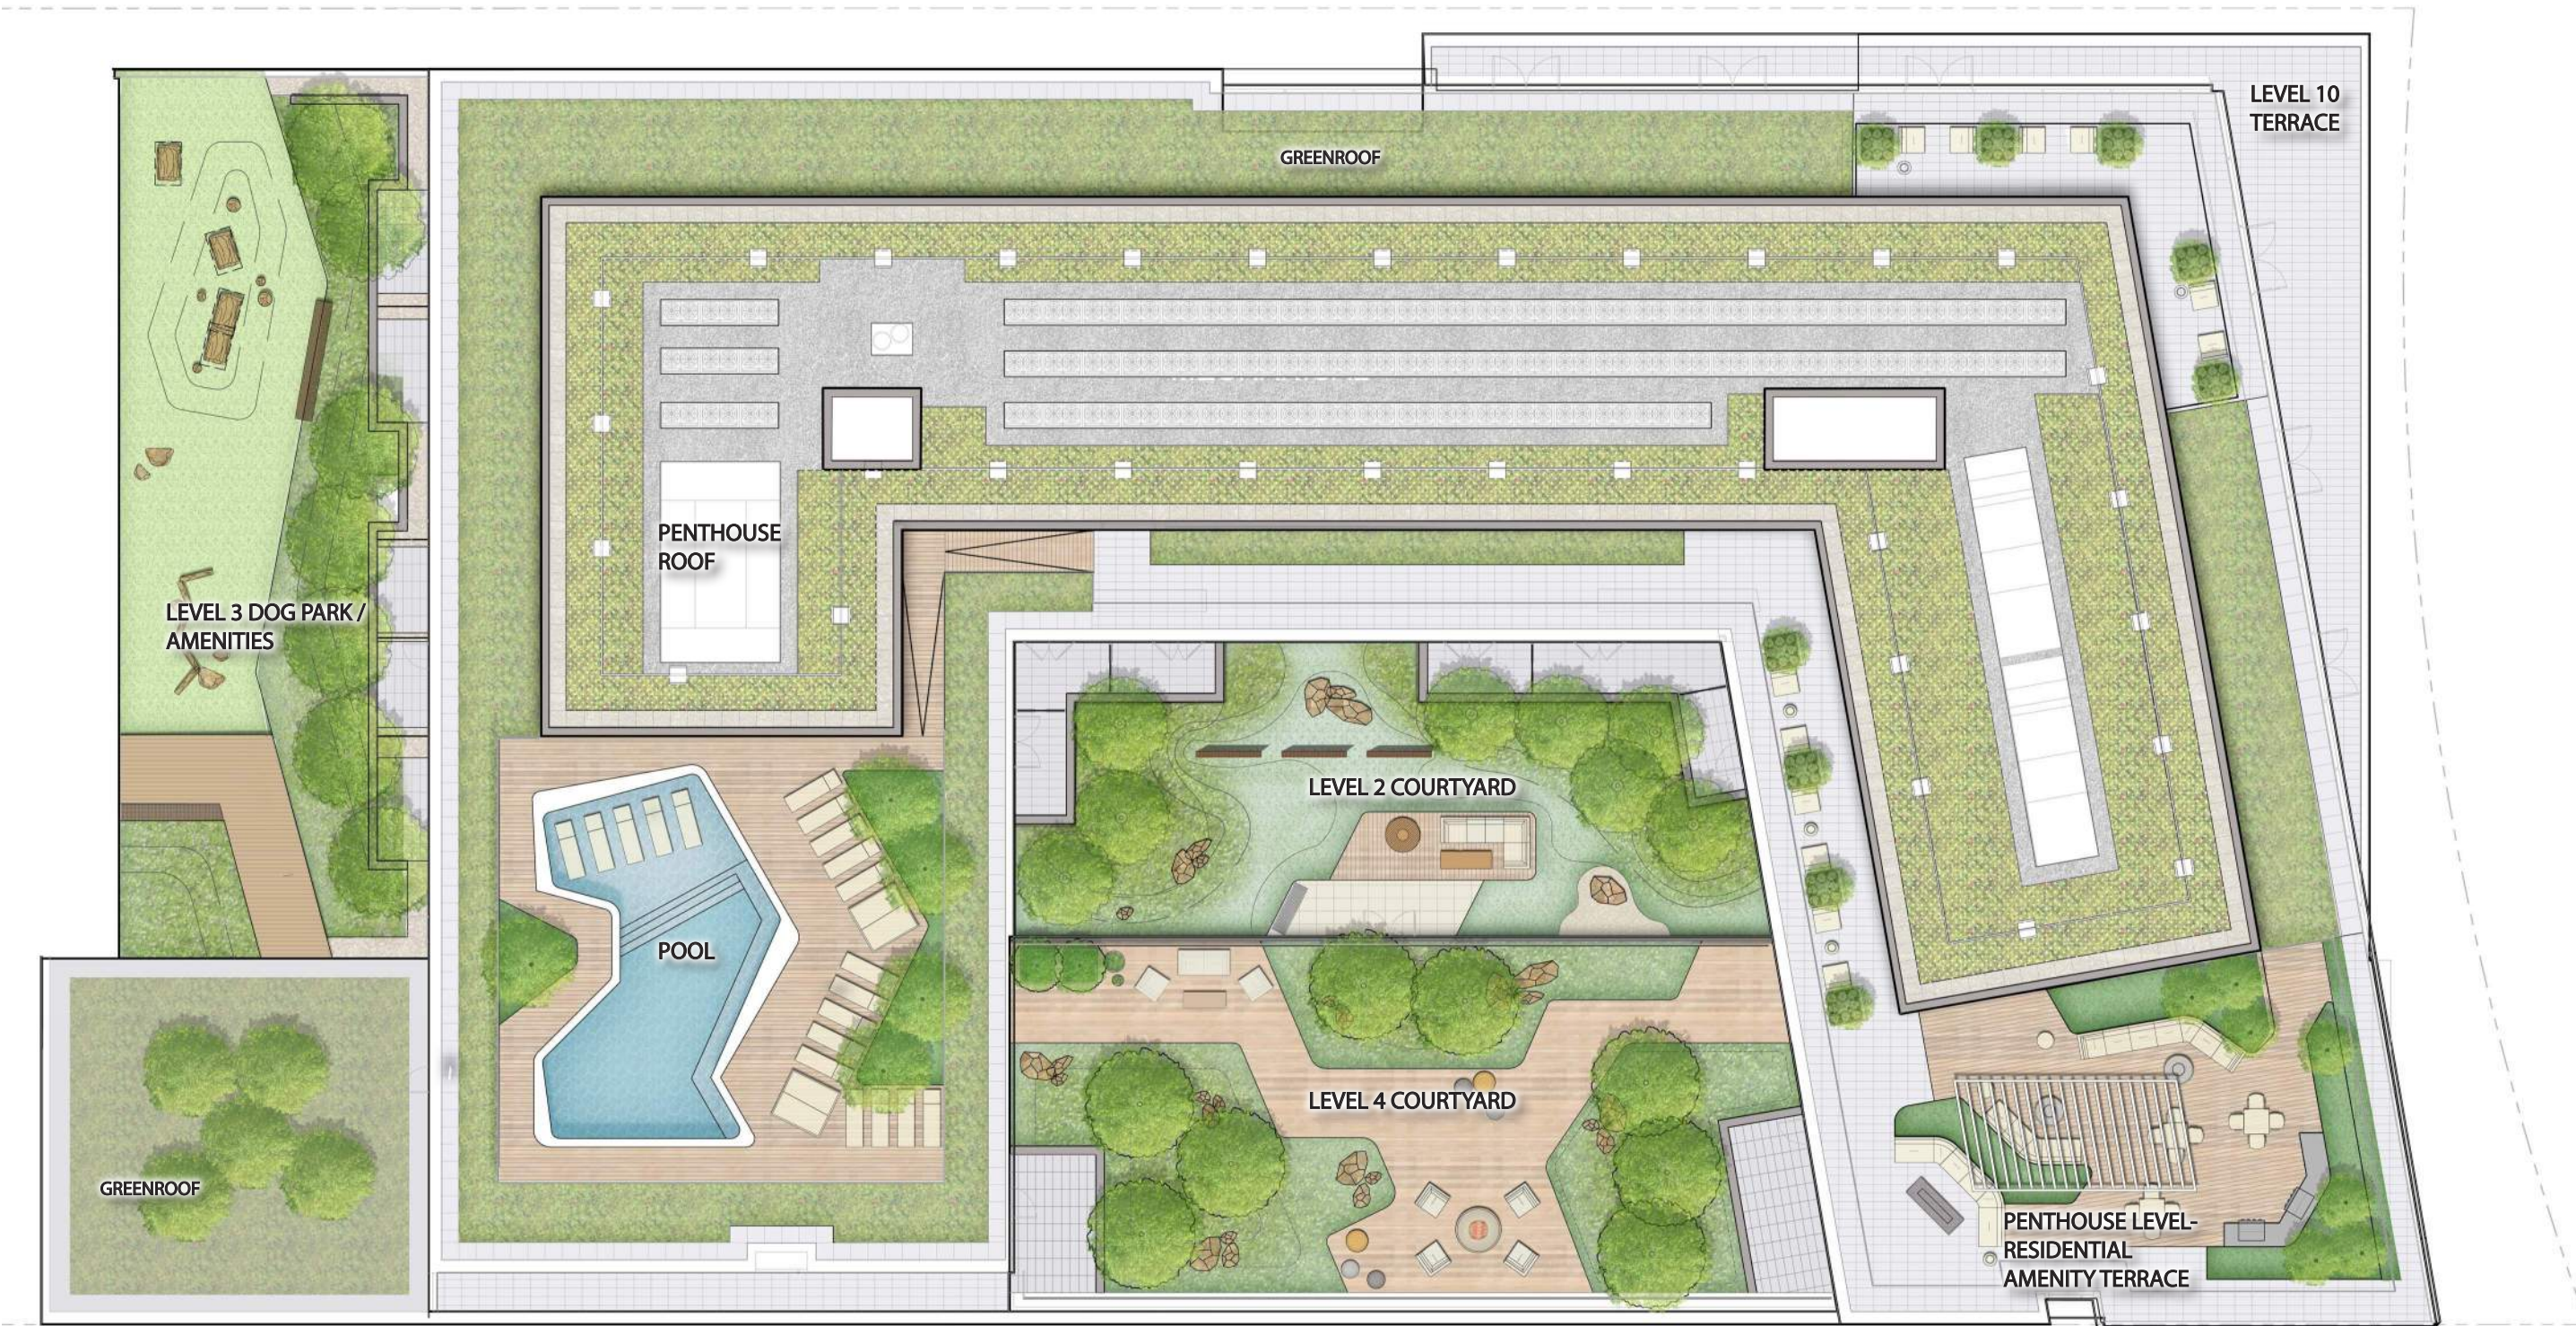

NOTE: SITE FURNISHINGS IMAGERY SHOWN ARE FOR ILLUSTRATIVE PURPOSES ONLY AND MAY BE MODIFIED WITH FINAL ENGINEERING AND DESIGN AND PROVIDED THAT THE GENERAL CHARACTERISTICS ARE IN SUBSTANTIAL CONFORMANCE WITH THAT SHOWN

ROOF AMENITY FEATURES

- FIRE PIT
- BAR WITH GRILLS
- LOUNGE FURNITURE
- TABLE AND CHAIRS
- POOL
- LOUNGE CHAIRS
- SHADE STRUCTURE

ROOF LIGHTING

- MOOD - INTIMATE AND AMBIENT
- USES LOW LEVEL LIGHTING FIXTURES
- PROVIDES SAFE PASSAGE
- ACCESSIBILITY FOR RESIDENTS AND GUEST

ROOF AMENITY FEATURES

- FIRE PIT
- BAR WITH GRILLS
- LOUNGE FURNITURE
- TABLE AND CHAIRS
- POOL
- LOUNGE CHAIRS
- SHADE STRUCTURE
- TV

ROOF LIGHTING

- MOOD - INTIMATE AND AMBIENT
- USES LOW LEVEL LIGHTING FIXTURES
- PROVIDES SAFE PASSAGE
- ACCESSIBILITY FOR RESIDENTS AND GUEST