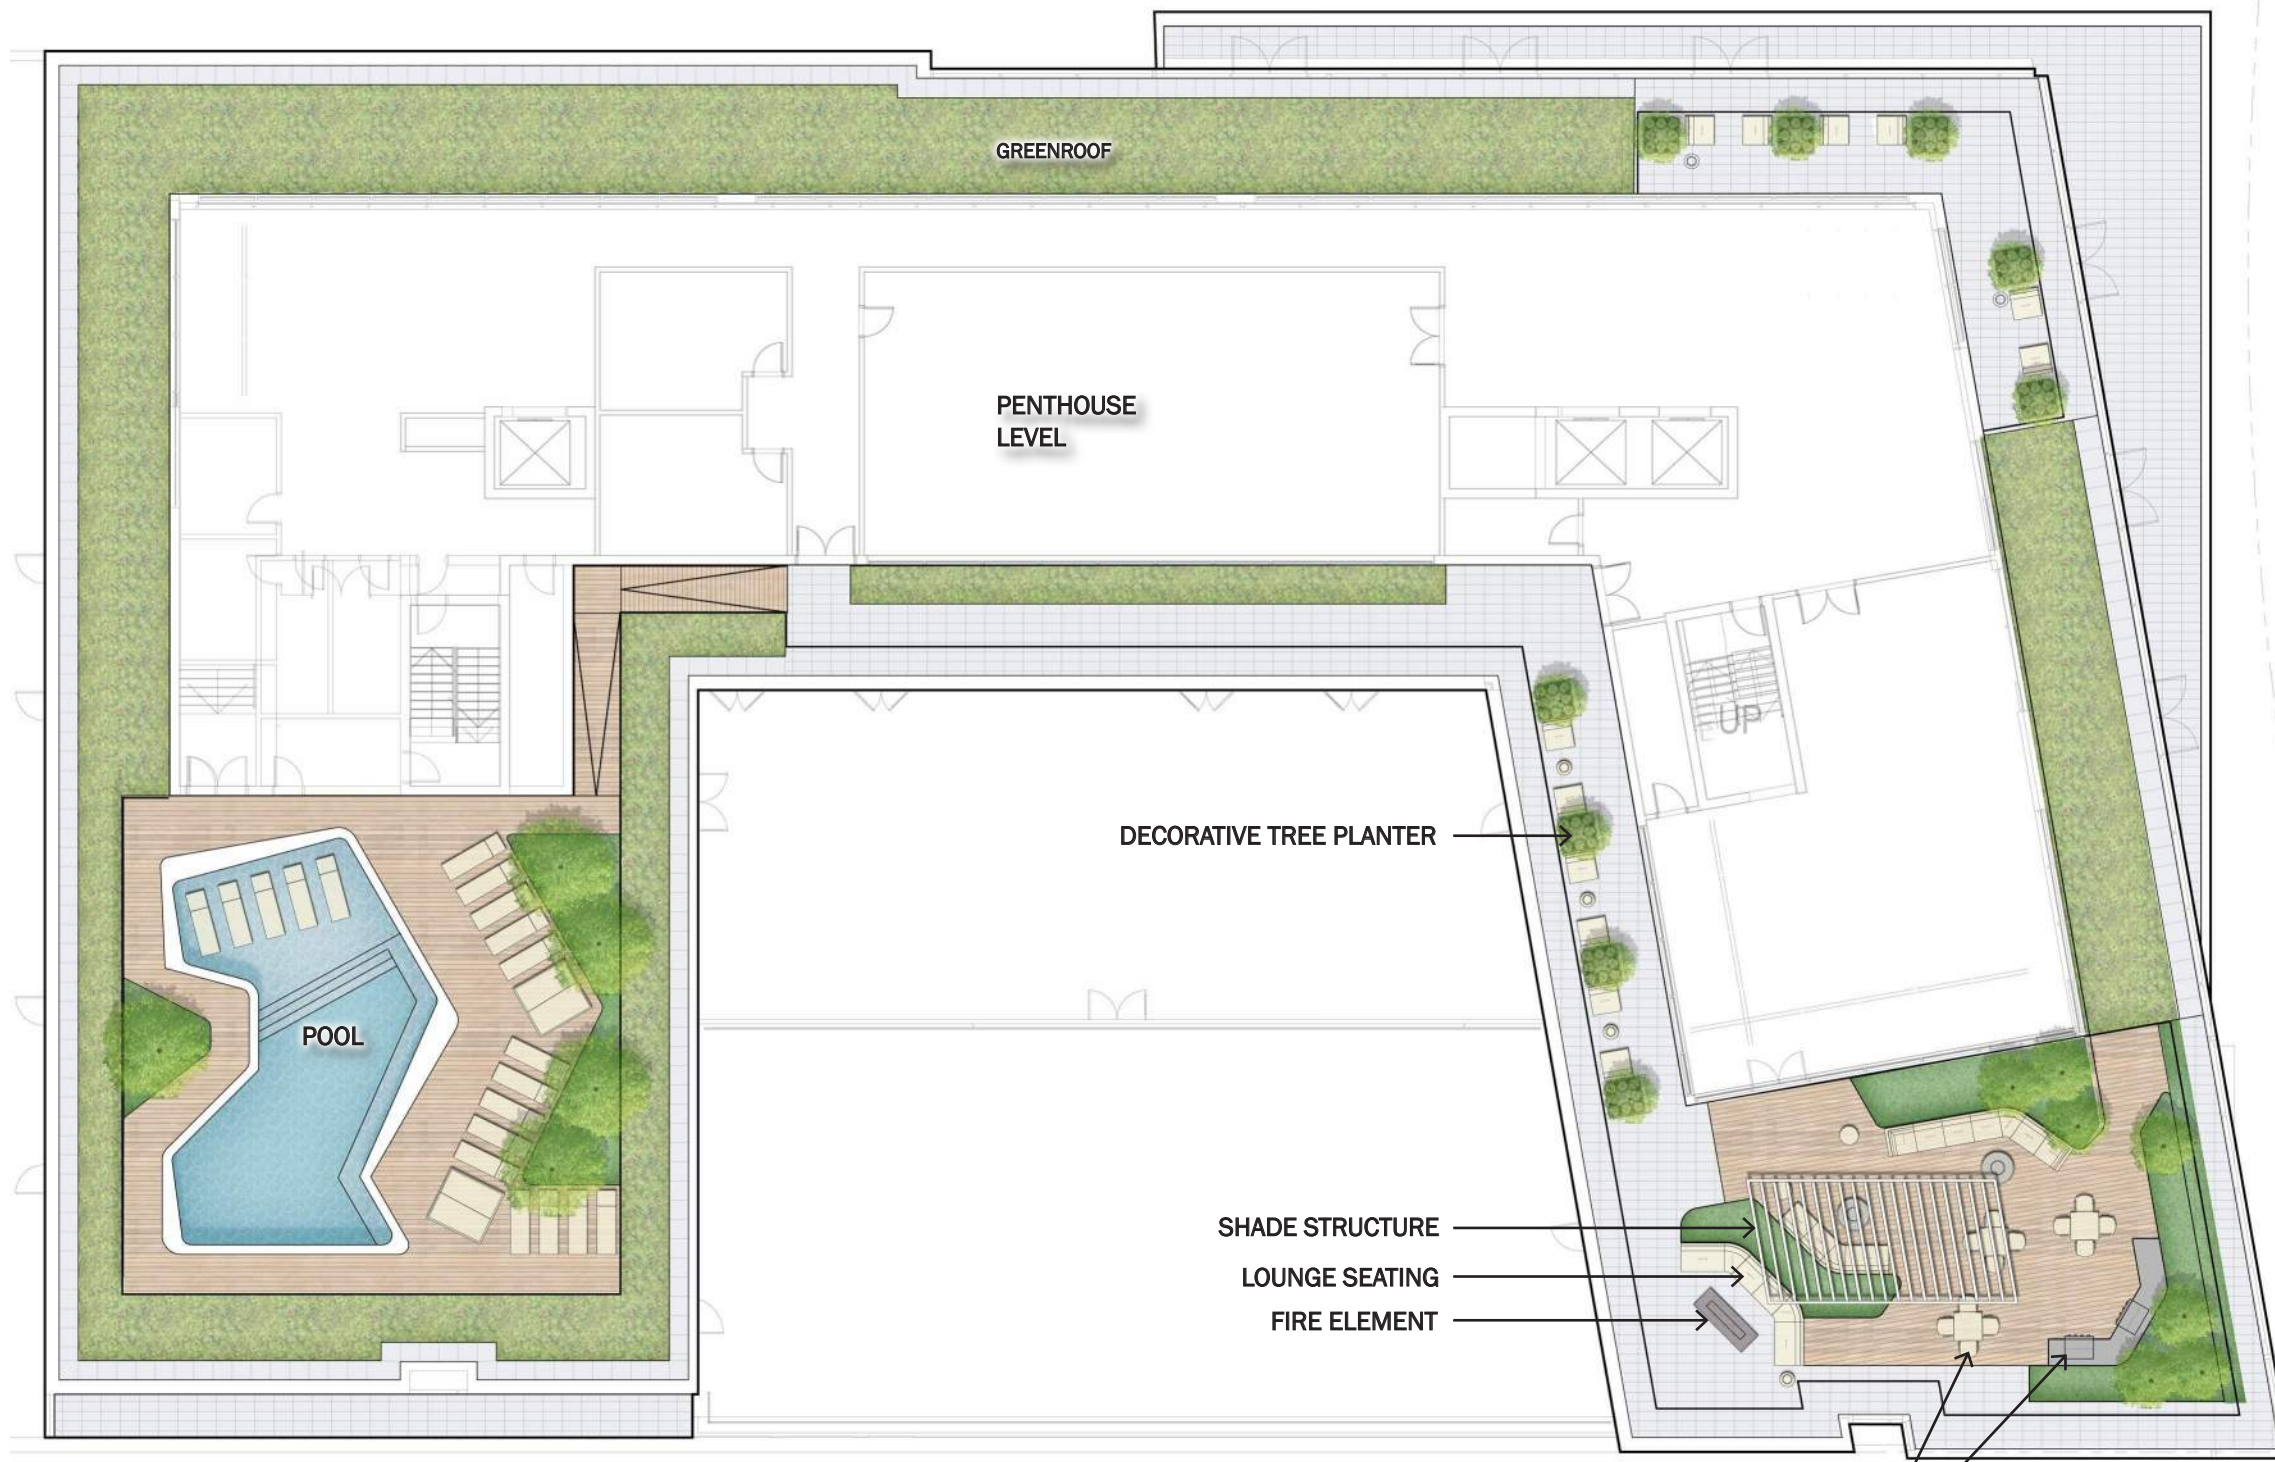

NOTE: SITE FURNISHINGS IMAGERY SHOWN ARE FOR ILLUSTRATIVE PURPOSES ONLY AND MAY BE MODIFIED WITH FINAL ENGINEERING AND DESIGN AND PROVIDED THAT THE GENERAL CHARACTERISTICS ARE IN SUBSTANTIAL CONFORMANCE WITH THAT SHOWN

ROOF AMENITY FEATURES

- FIRE PIT
- BAR WITH GRILLS
- LOUNGE FURNITURE
- TABLE AND CHAIRS
- POOL
- LOUNGE CHAIRS
- SHADE STRUCTURE

ROOF LIGHTING

- MOOD - INTIMATE AND AMBIENT
- USES LOW LEVEL LIGHTING FIXTURES
- PROVIDES SAFE PASSAGE
- ACCESSIBILITY FOR RESIDENTS AND GUEST

ROOF AMENITY FEATURES

- FIRE PIT
- BAR WITH GRILLS
- LOUNGE FURNITURE
- TABLE AND CHAIRS
- POOL
- LOUNGE CHAIRS
- SHADE STRUCTURE
- TV

ROOF LIGHTING

- MOOD - INTIMATE AND AMBIENT
- USES LOW LEVEL LIGHTING FIXTURES
- PROVIDES SAFE PASSAGE
- ACCESSIBILITY FOR RESIDENTS AND GUEST