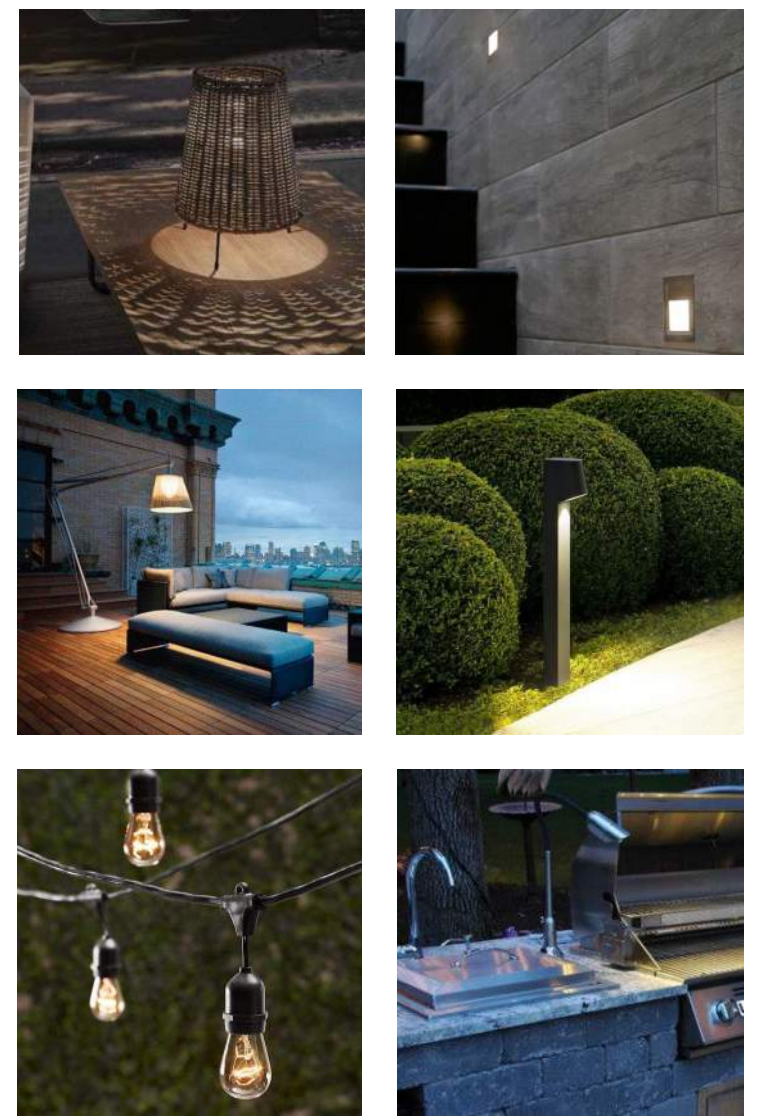

PRECEDENT IMAGES

NOTE: SITE FURNISHINGS AND LIGHTING IMAGERY SHOWN ARE FOR ILLUSTRATIVE PURPOSES ONLY AND MAY BE MODIFIED WITH FINAL ENGINEERING AND DESIGN AND PROVIDED THAT THE GENERAL CHARACTERISTICS ARE IN SUBSTANTIAL CONFORMANCE WITH THAT SHOWN.