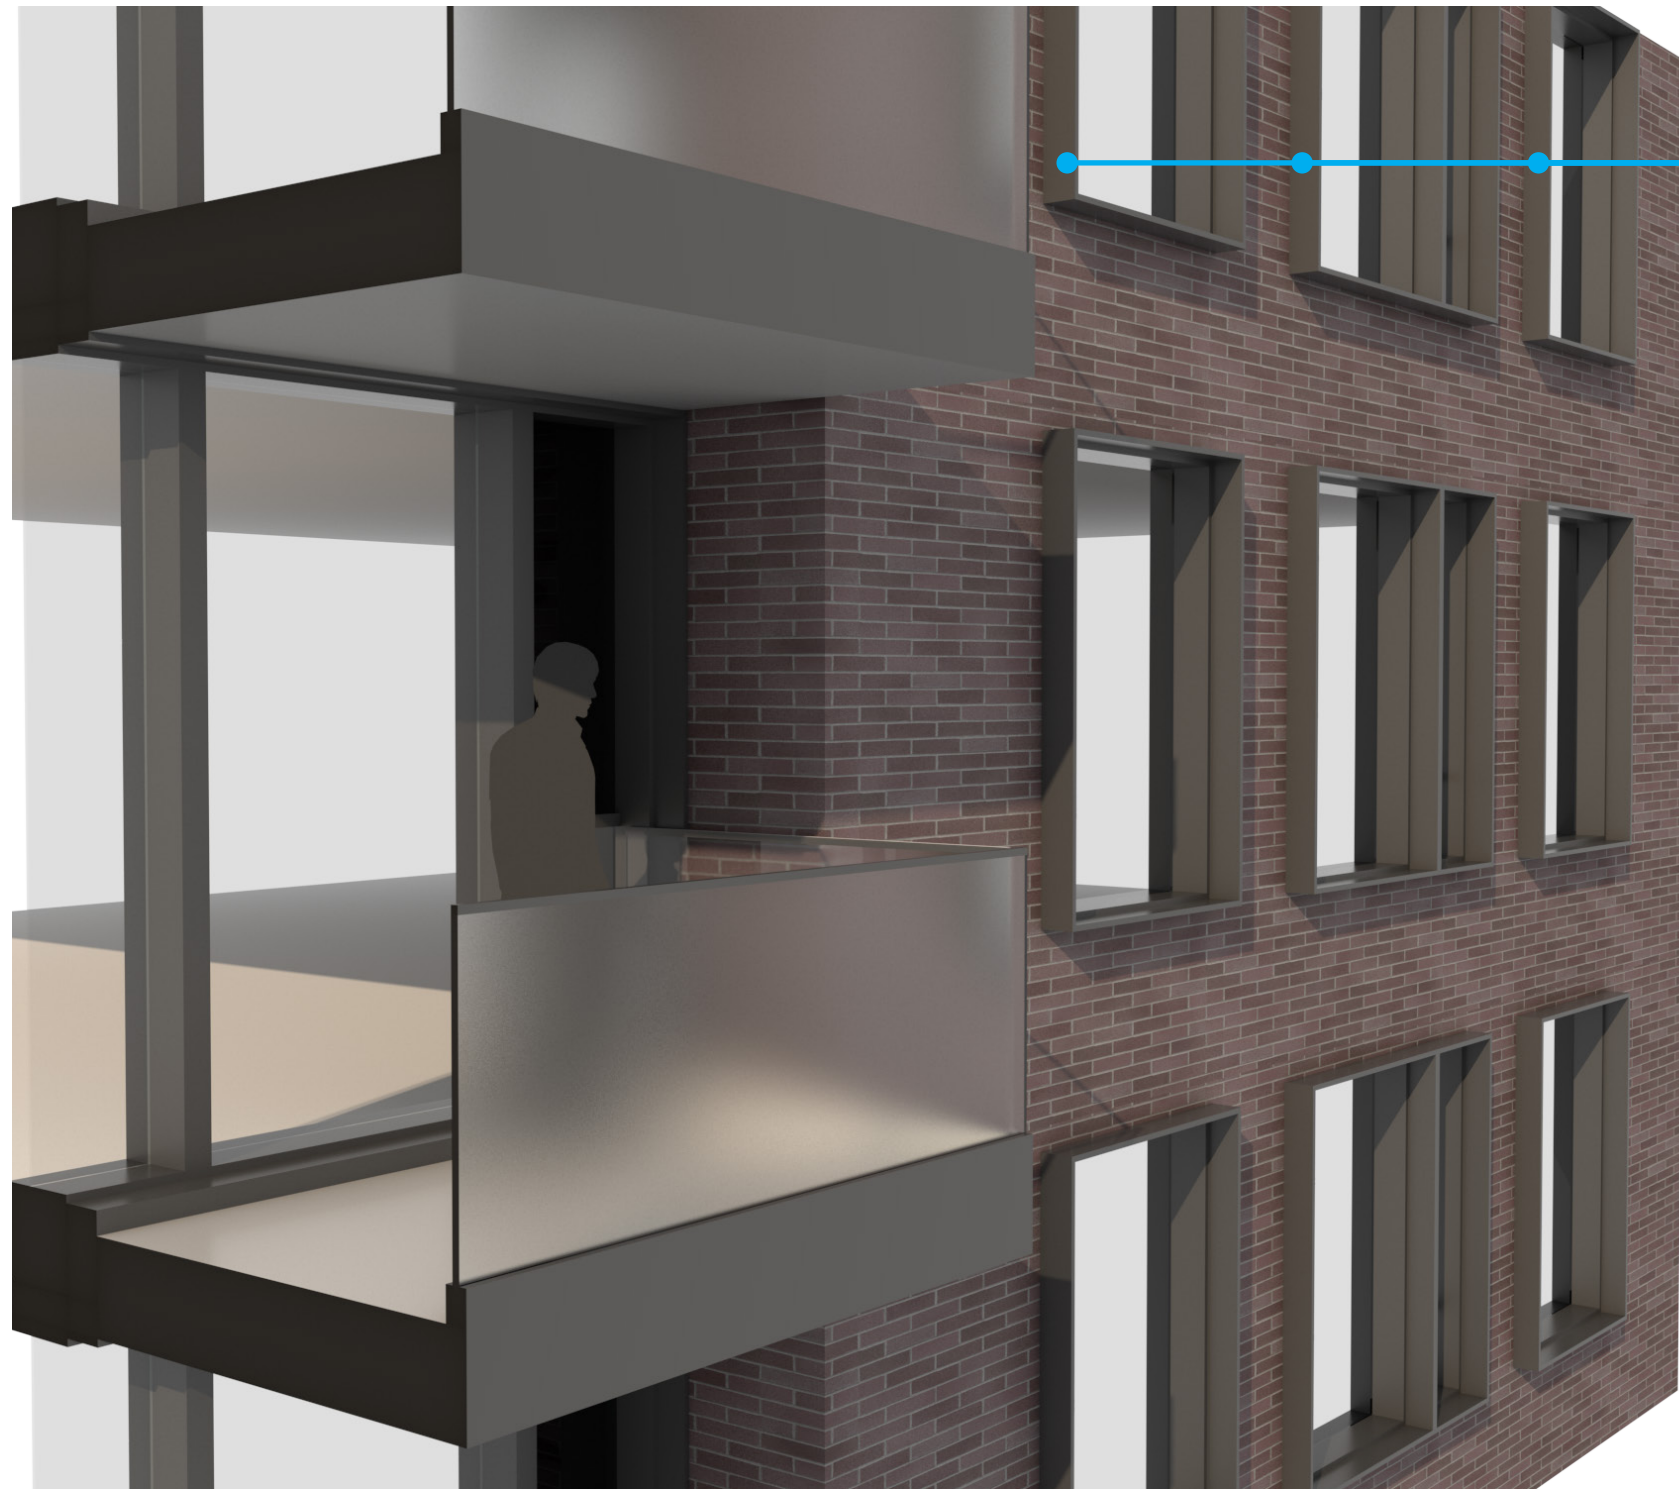

ALUMINUM GLAZING SYSTEM,
4 INCH MULLION EXTENSION CAP

ALUMINUM GLAZING SYSTEM,
1/2 INCH STANDARD MULLION CAP

4 INCH PROFILED SLAB EDGE COVER

SECTION

ELEVATION

6 INCH DEEP WINDOW FRAME EXTENSION

SECTION

ELEVATION

SECTION

ALUMINUM GLAZING SYSTEM,
6 INCH DEEP VERTICAL FIN

4 INCH PROFILED SLAB EDGE COVER

ALUMINUM GLAZING SYSTEM,
10 INCH DEEP VERTICAL FIN

ELEVATION