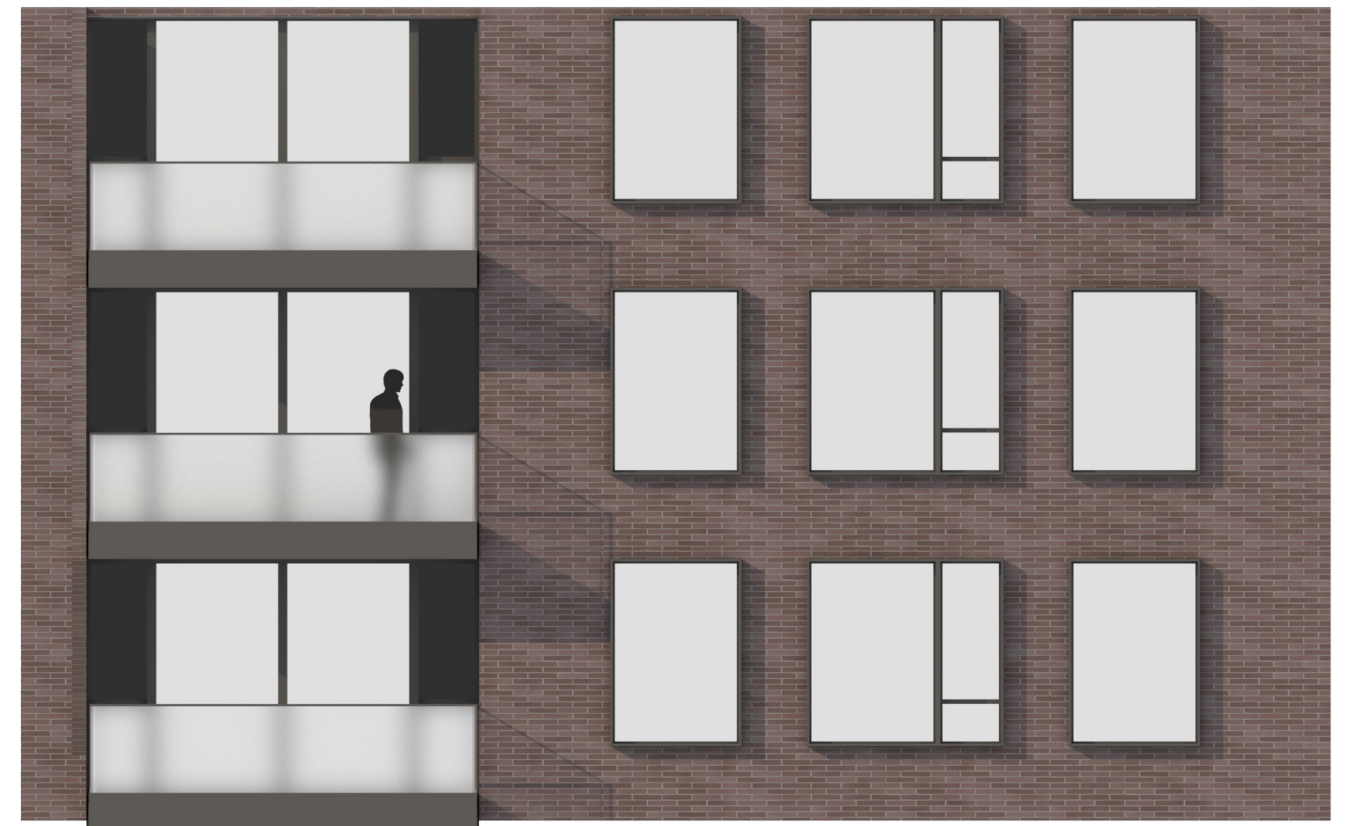

ALUMINUM GLAZING SYSTEM,
4 INCH MULLION EXTENSION CAP

ALUMINUM GLAZING SYSTEM,
1/2 INCH STANDARD MULLION CAP

4 INCH PROFILED SLAB EDGE COVER

SECTION

ELEVATION

6 INCH DEEP WINDOW FRAME EXTENSION

SECTION

ELEVATION

SECTION

ALUMINUM GLAZING SYSTEM,
6 INCH DEEP VERTICAL FIN

4 INCH PROFILED SLAB EDGE COVER

ALUMINUM GLAZING SYSTEM,
10 INCH DEEP VERTICAL FIN

ELEVATION