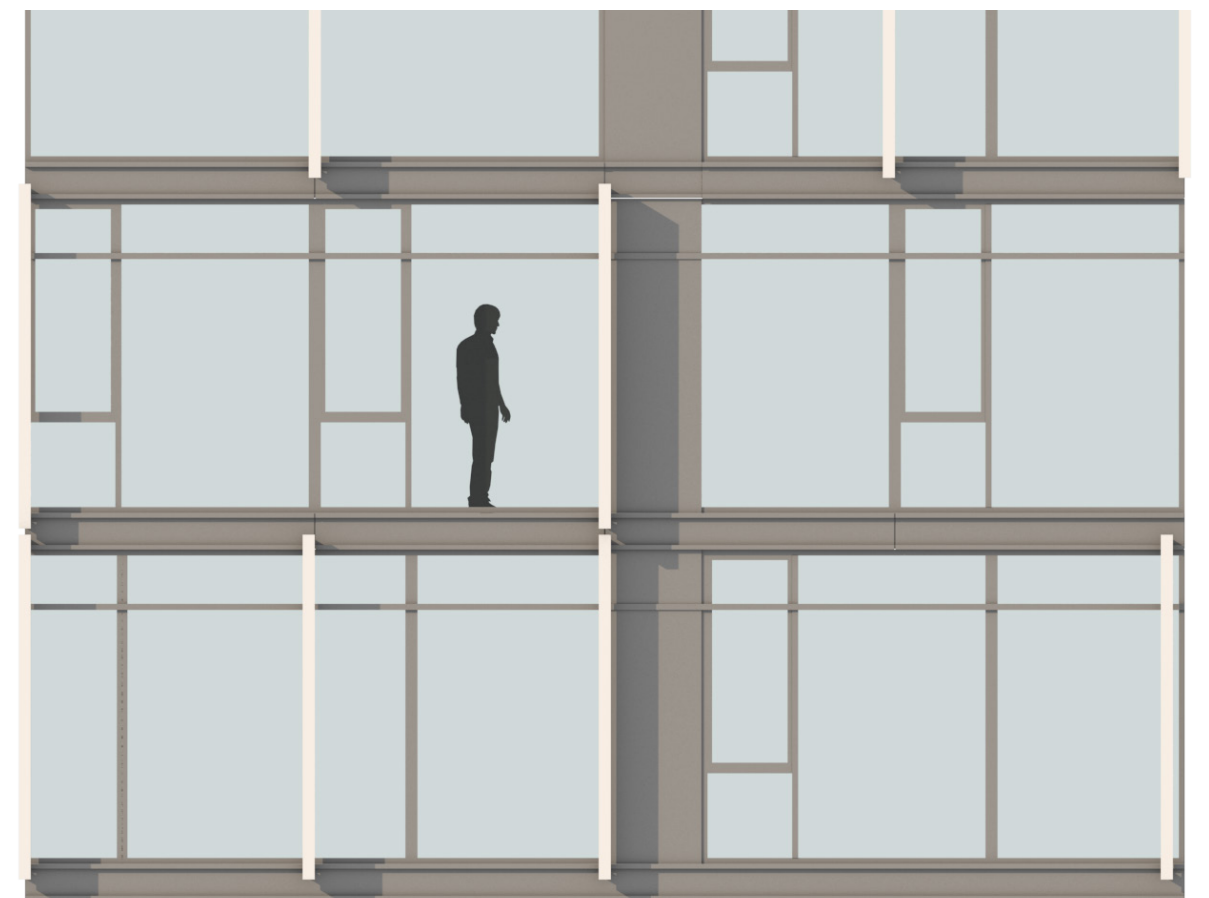

ALUMINUM GLAZING SYSTEM,
4 INCH MULLION EXTENSION CAP

ALUMINUM GLAZING SYSTEM,
1/2 INCH STANDARD MULLION CAP

4 INCH PROFILED SLAB EDGE COVER

SECTION

ELEVATION

6 INCH DEEP WINDOW FRAME EXTENSION

SECTION

ELEVATION

SECTION

ALUMINUM GLAZING SYSTEM,
6 INCH DEEP VERTICAL FIN

4 INCH PROFILED SLAB EDGE COVER

ALUMINUM GLAZING SYSTEM,
10 INCH DEEP VERTICAL FIN

ELEVATION