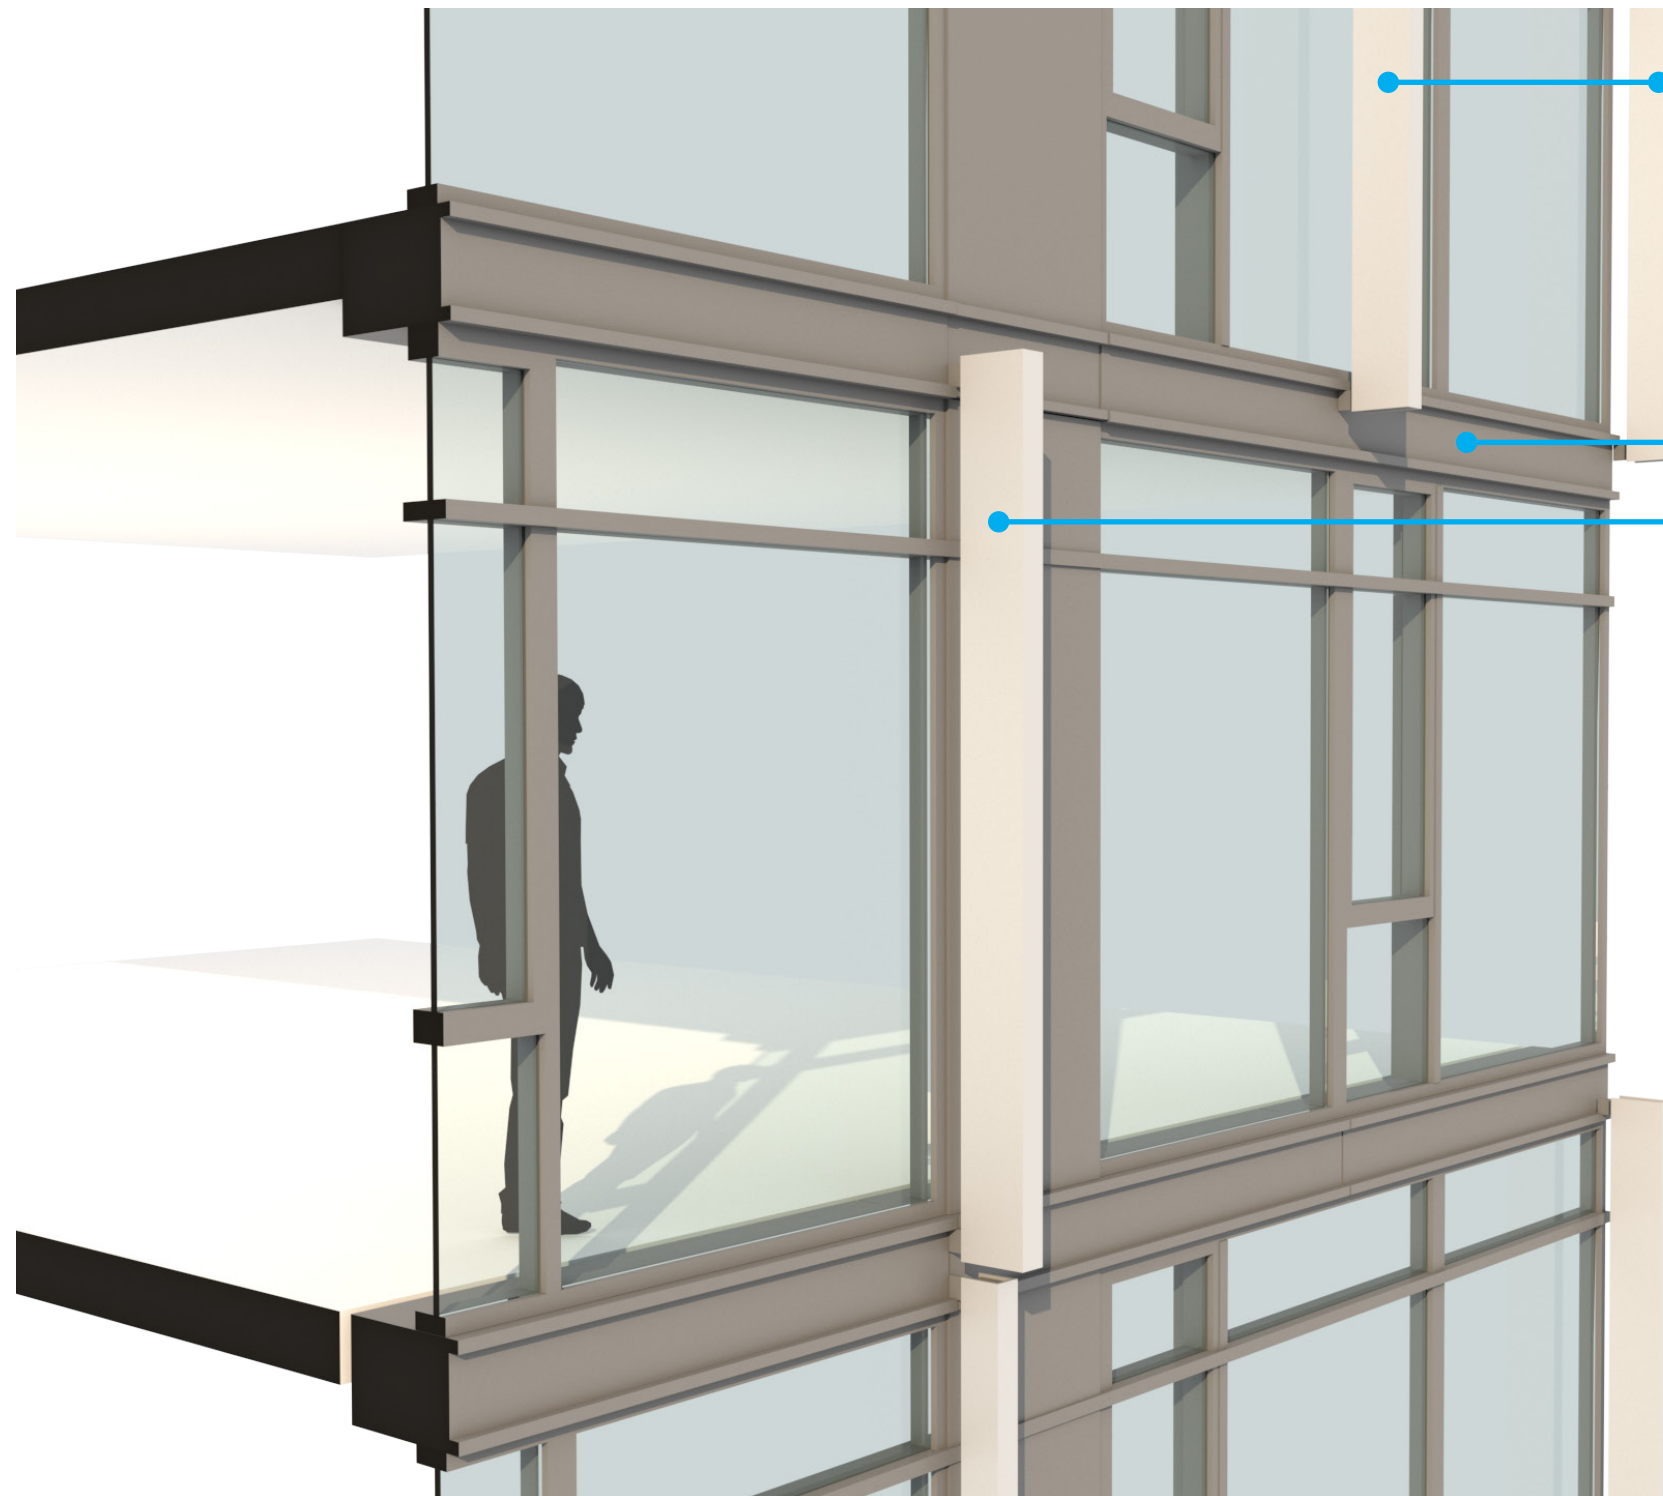

ALUMINUM GLAZING SYSTEM,
4 INCH MULLION EXTENSION CAP

ALUMINUM GLAZING SYSTEM,
1/2 INCH STANDARD MULLION CAP

4 INCH PROFILED SLAB EDGE COVER

SECTION

ELEVATION

6 INCH DEEP WINDOW FRAME EXTENSION

SECTION

ELEVATION

SECTION

ALUMINUM GLAZING SYSTEM,
6 INCH DEEP VERTICAL FIN

4 INCH PROFILED SLAB EDGE COVER

ALUMINUM GLAZING SYSTEM,
10 INCH DEEP VERTICAL FIN

ELEVATION