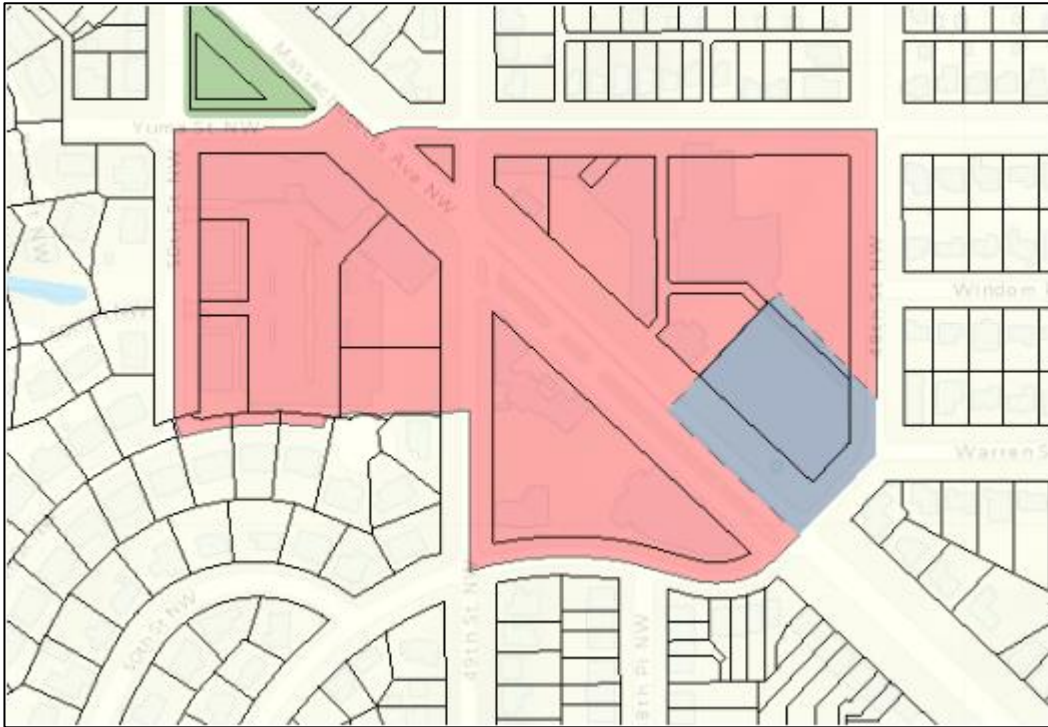

**Generalized Policy Map  
Square 1499, Lots 802, 803, 806 and 807**

- Central Employment Area
- Institutional Uses**
- Land Use Change Areas
- Land Use Change Areas (Federal)
- Federal Lands
- Regional Centers
- Multi-Neighborhood Centers
- Main Street Mixed Use Corridors
- Neighborhood Commercial Centers**
- Central Washington
- Neighborhood Enhancement Areas
- Water
- Parks
- Neighborhood Conservation Areas