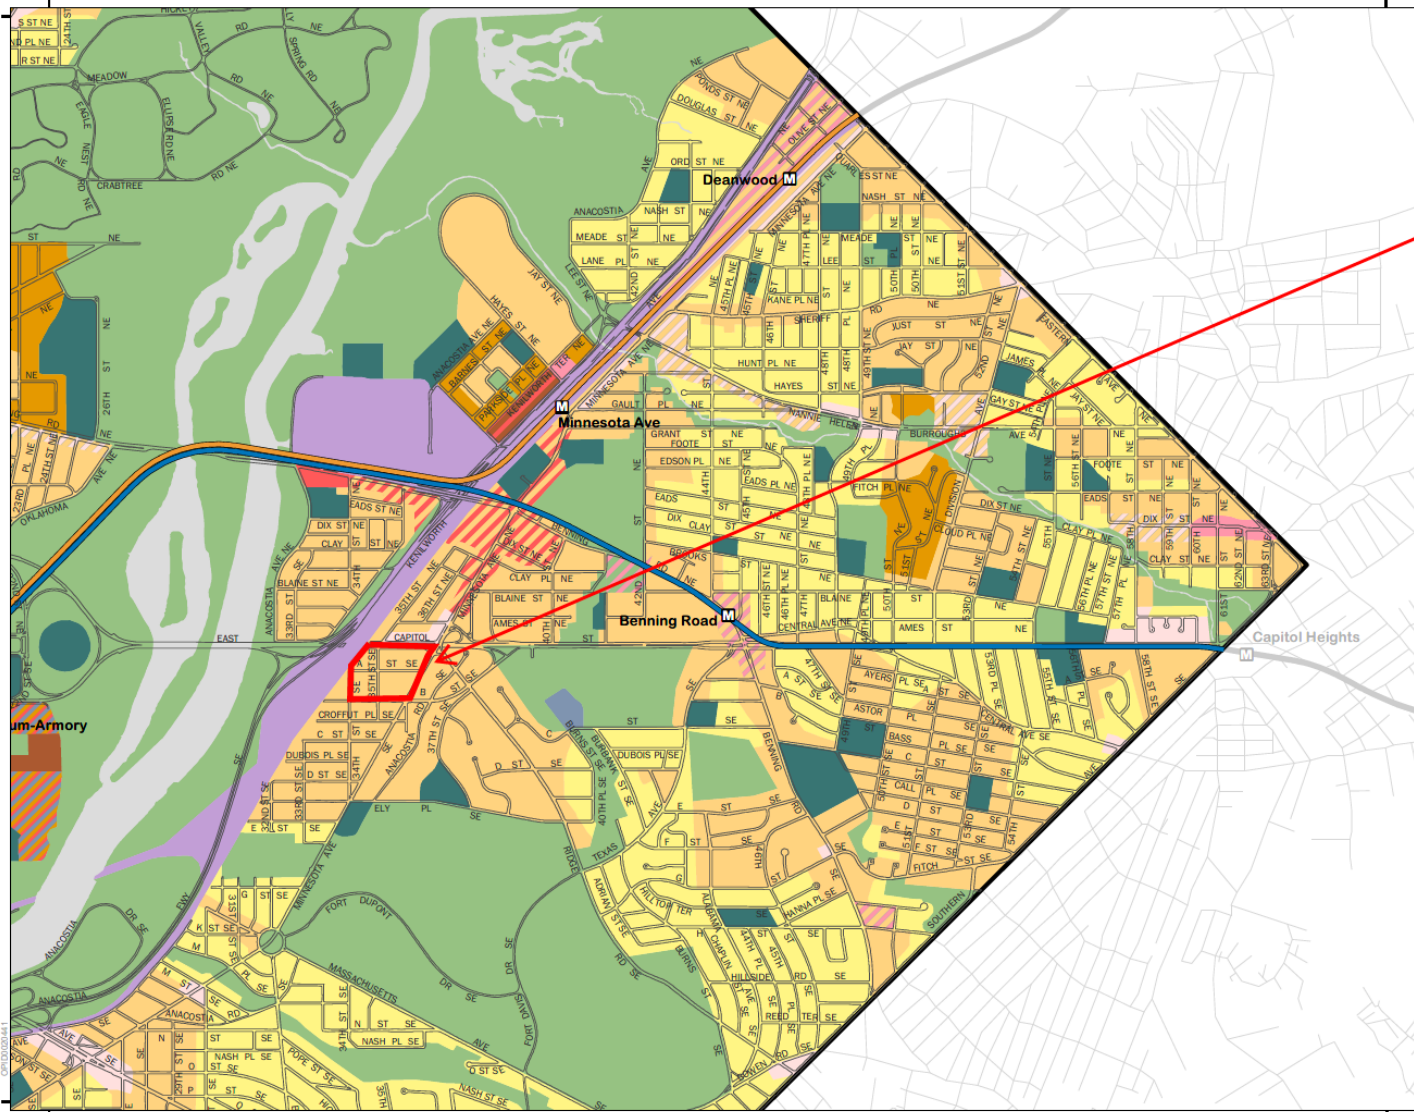

FLUM

Comprehensive Plan Future Land Use Map 8

- Low Density Residential
- **Moderate Density Residential**
- Medium Density Residential
- High Density Residential
- Low Density Commercial
- Moderate Density Commercial
- Medium Density Commercial
- High Density Commercial
- Production, Distribution, and Repair
- Federal
- Local Public Facilities
- Institutional
- Parks, Recreation, and Open Space
- Mixed Land Use
- WATER

Government of the District of Columbia
Office of Planning ~ January 2013