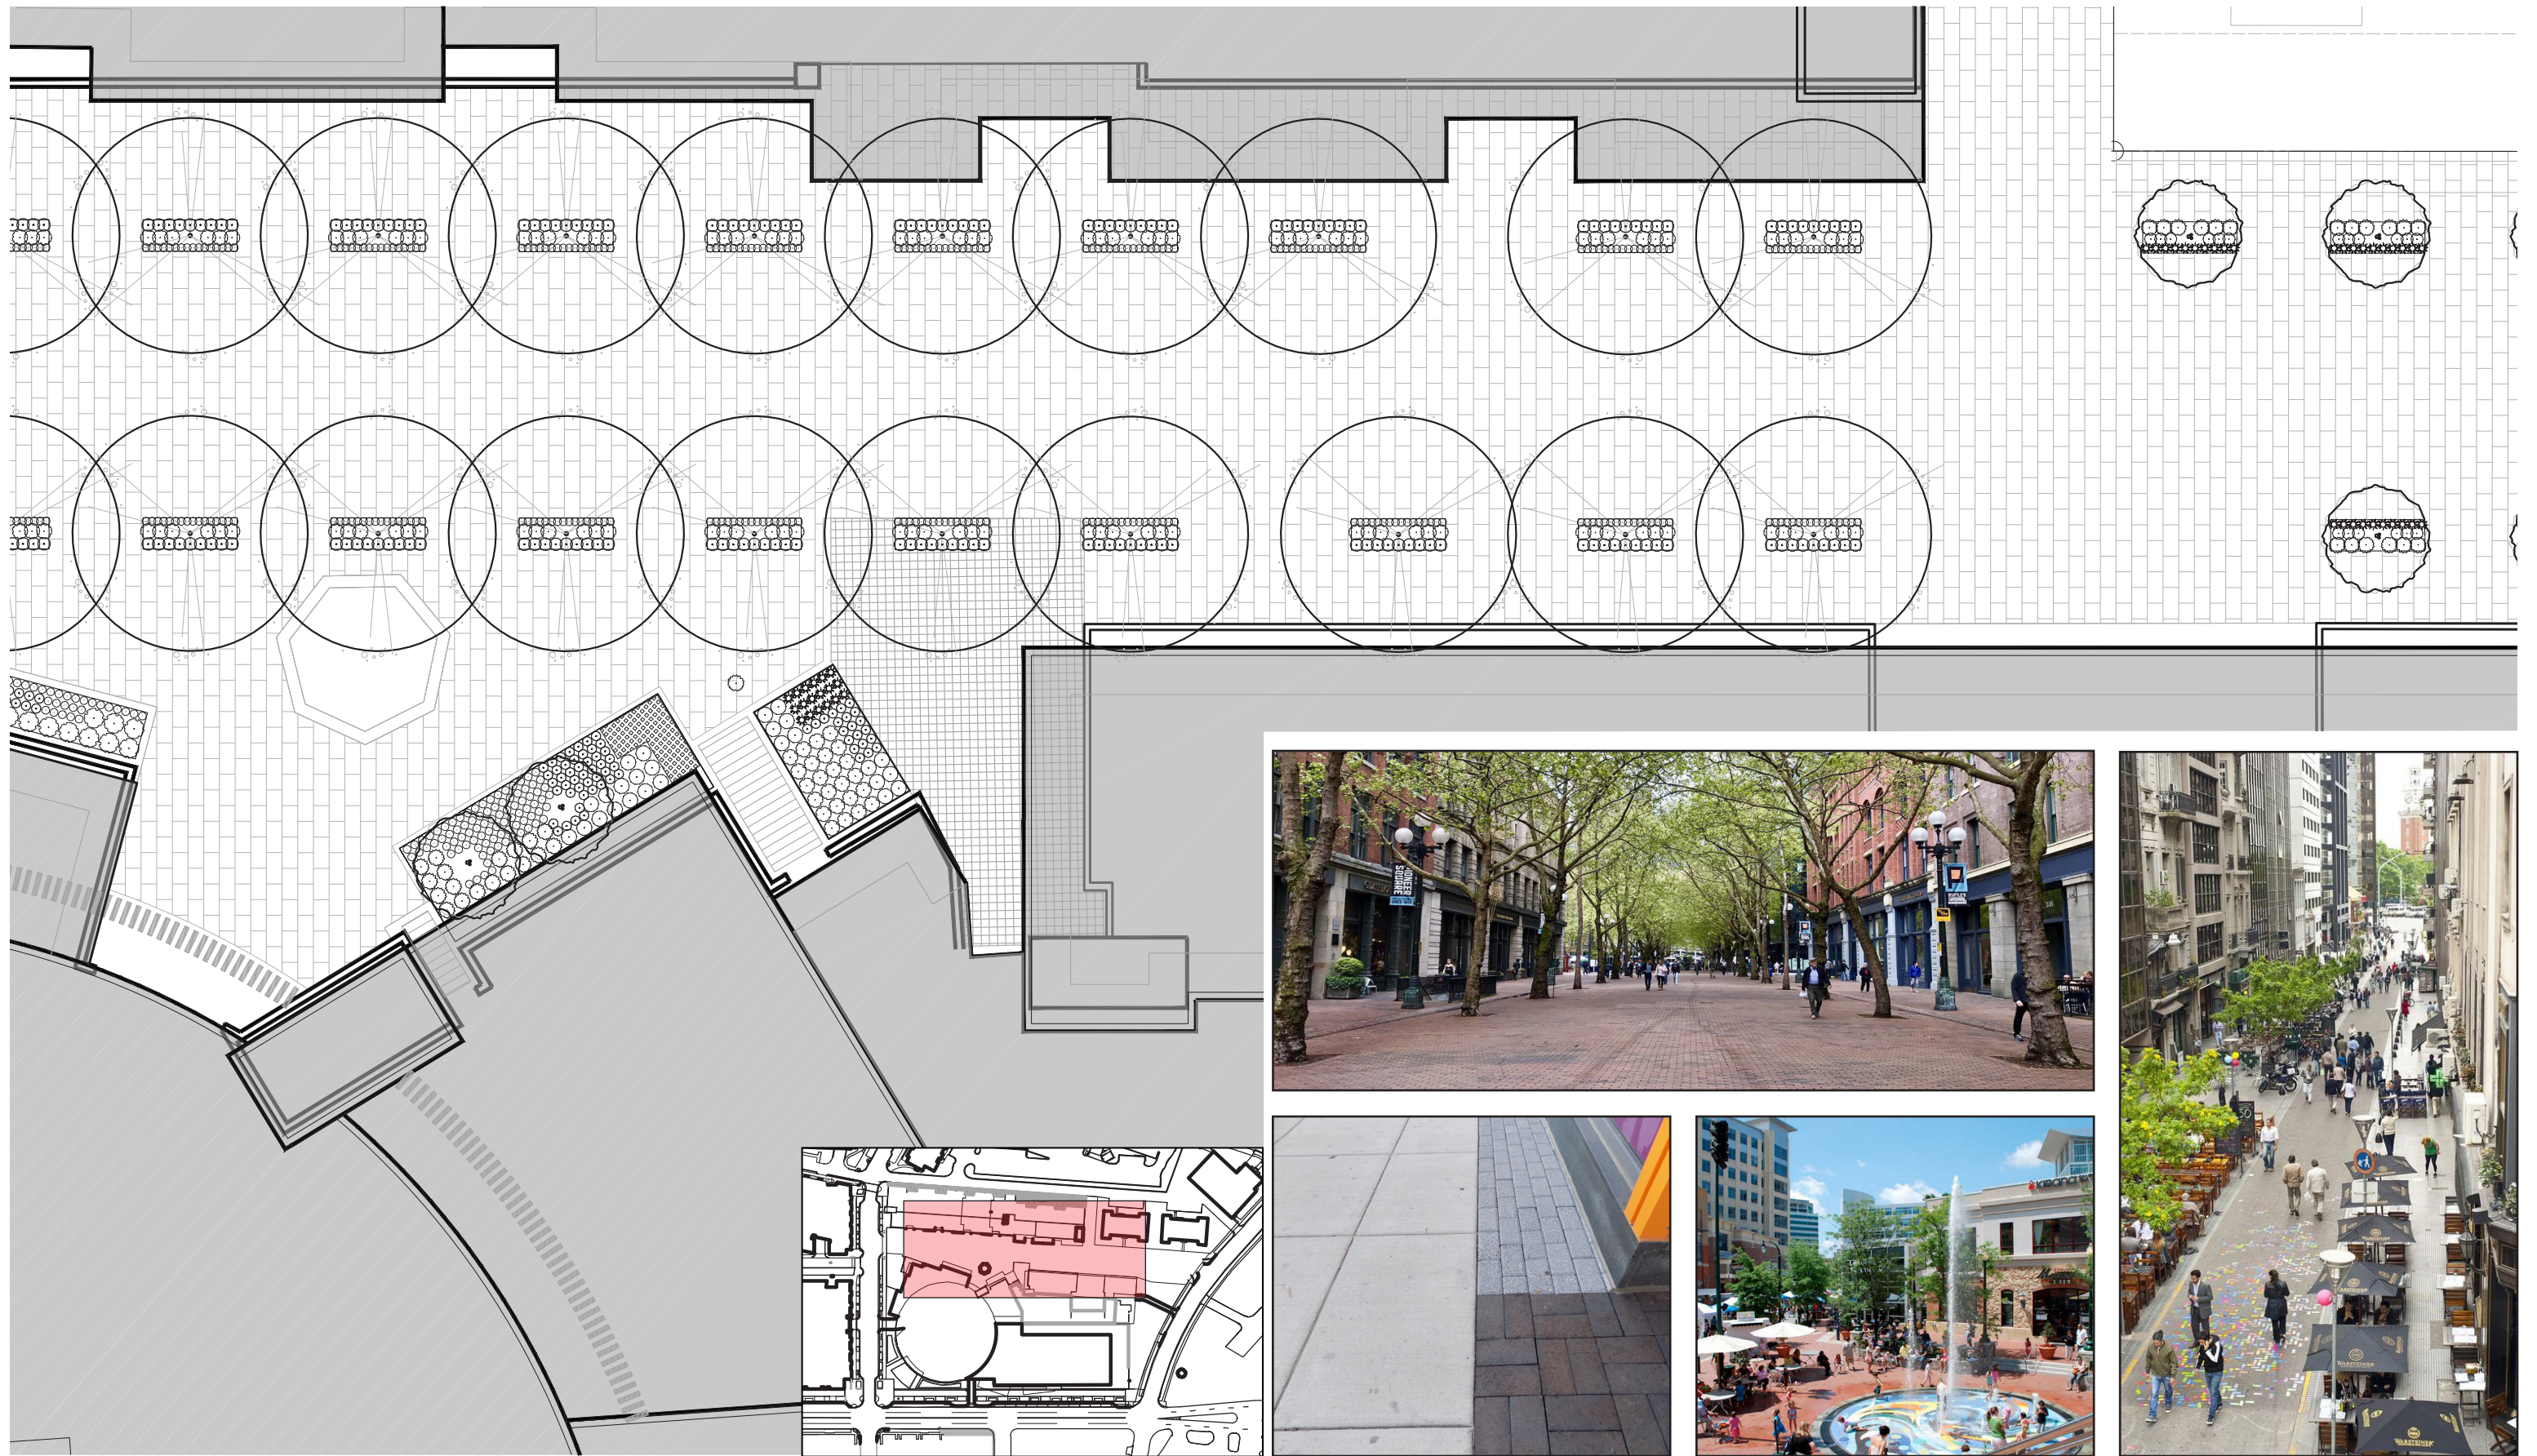

BUILDING B

PERKINS — EASTMAN

STUDIO SHANGHA

VFA CAPITOL

SEPTEMBER 4, 2018

SCALE  
0 15 30

ILLUSTRATIVE SHARED  
PEDESTRIAN/VEHICULAR STREETScape

ART PLACE AT FORT TOTTEN

L7

BUILDING B

PERKINS — EASTMAN

STUDIO SHANGHA

VFA CAPITOL

SEPTEMBER 4, 2018

SCALE  
0 10 20

TYPICAL PEDESTRIAN & 4TH STREETSCAPE

ART PLACE AT FORT TOTTEN

L8