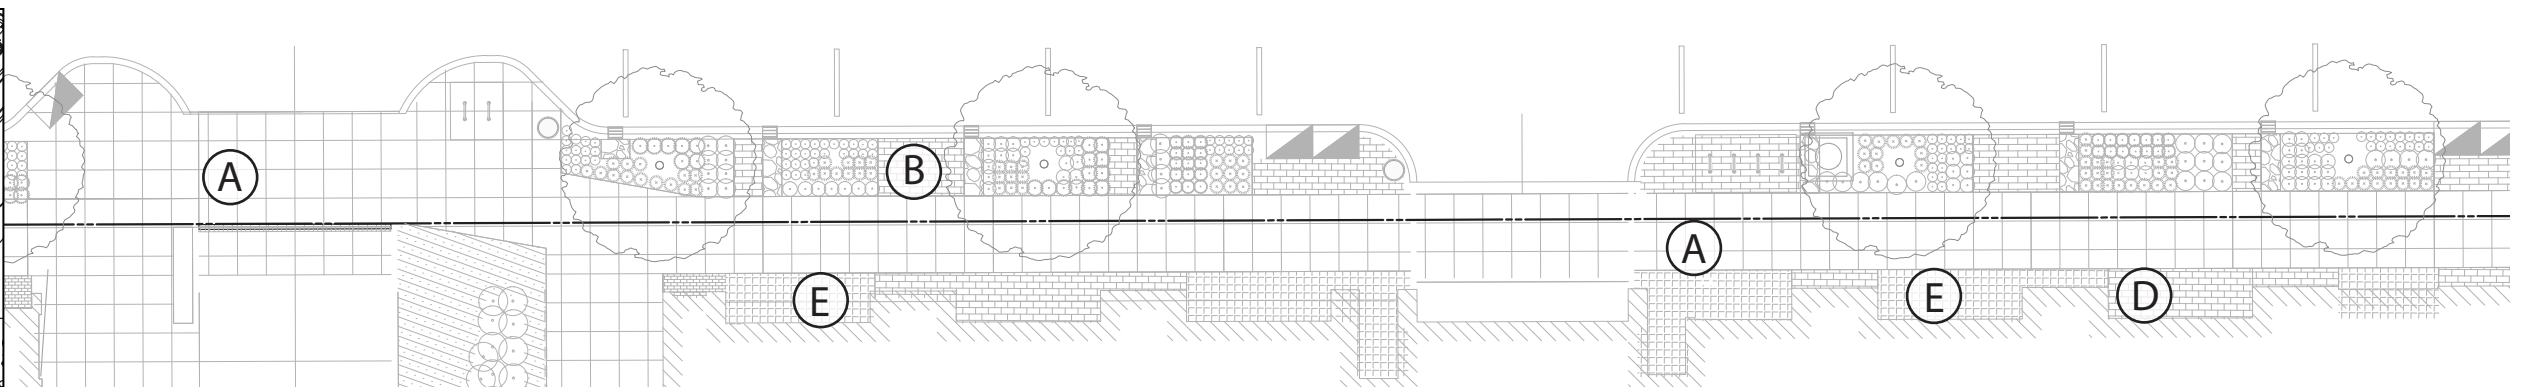

SOUTH DAKOTA AVE NE

INGRAHAM ST NE

BUILDING B

PERKINS — EASTMAN

STUDIO SHANGHA

VFA CAPITOL

SEPTEMBER 4, 2018

TYPICAL INGRAHAM STREETSCAPE