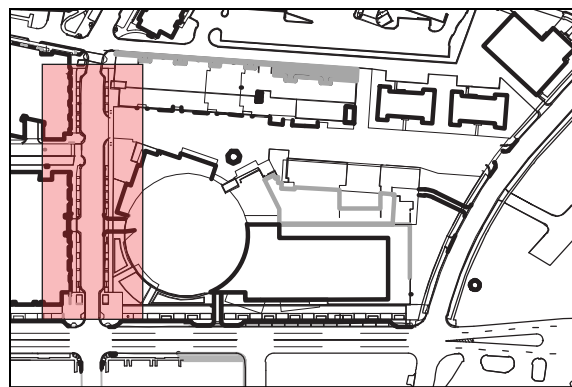

SOUTH DAKOTA AVE NE

INGRAHAM ST NE

BUILDING B

PERKINS — EASTMAN

STUDIO SHANGHA

VFA CAPITOL

SEPTEMBER 4, 2018

TYPICAL INGRAHAM STREETSCAPE

ART PLACE AT FORT TOTTEN

L6