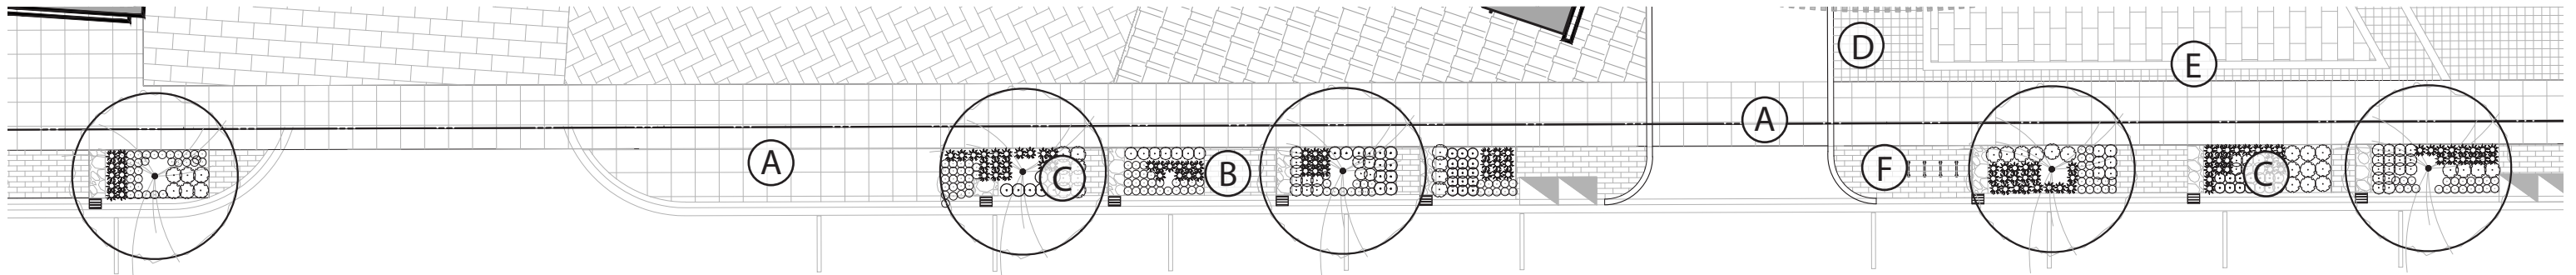

SOUTH DAKOTA AVE NE

INGRAHAM ST NE

BUILDING B

PERKINS — EASTMAN

STUDIO SHANGHA

VFA CAPITOL

SEPTEMBER 4, 2018

TYPICAL INGRAHAM STREETSCAPE