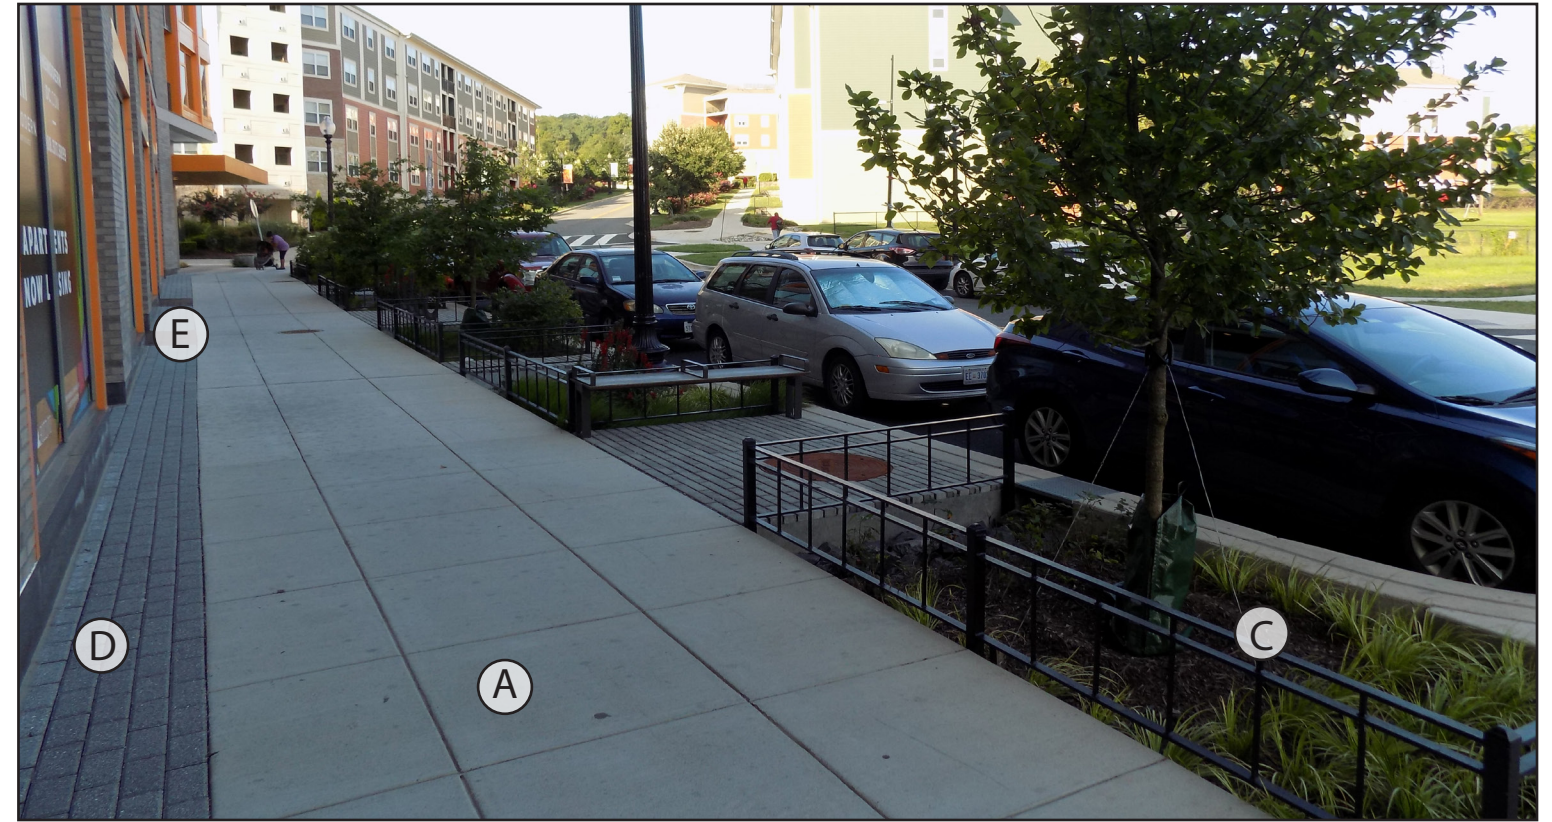

SOUTH DAKOTA AVE NE

INGRAHAM ST NE

BUILDING B

PERKINS — EASTMAN

STUDIO SHANGHA

VFA CAPITOL

SEPTEMBER 4, 2018

TYPICAL INGRAHAM STREETSCAPE

ART PLACE AT FORT TOTTEN

L6