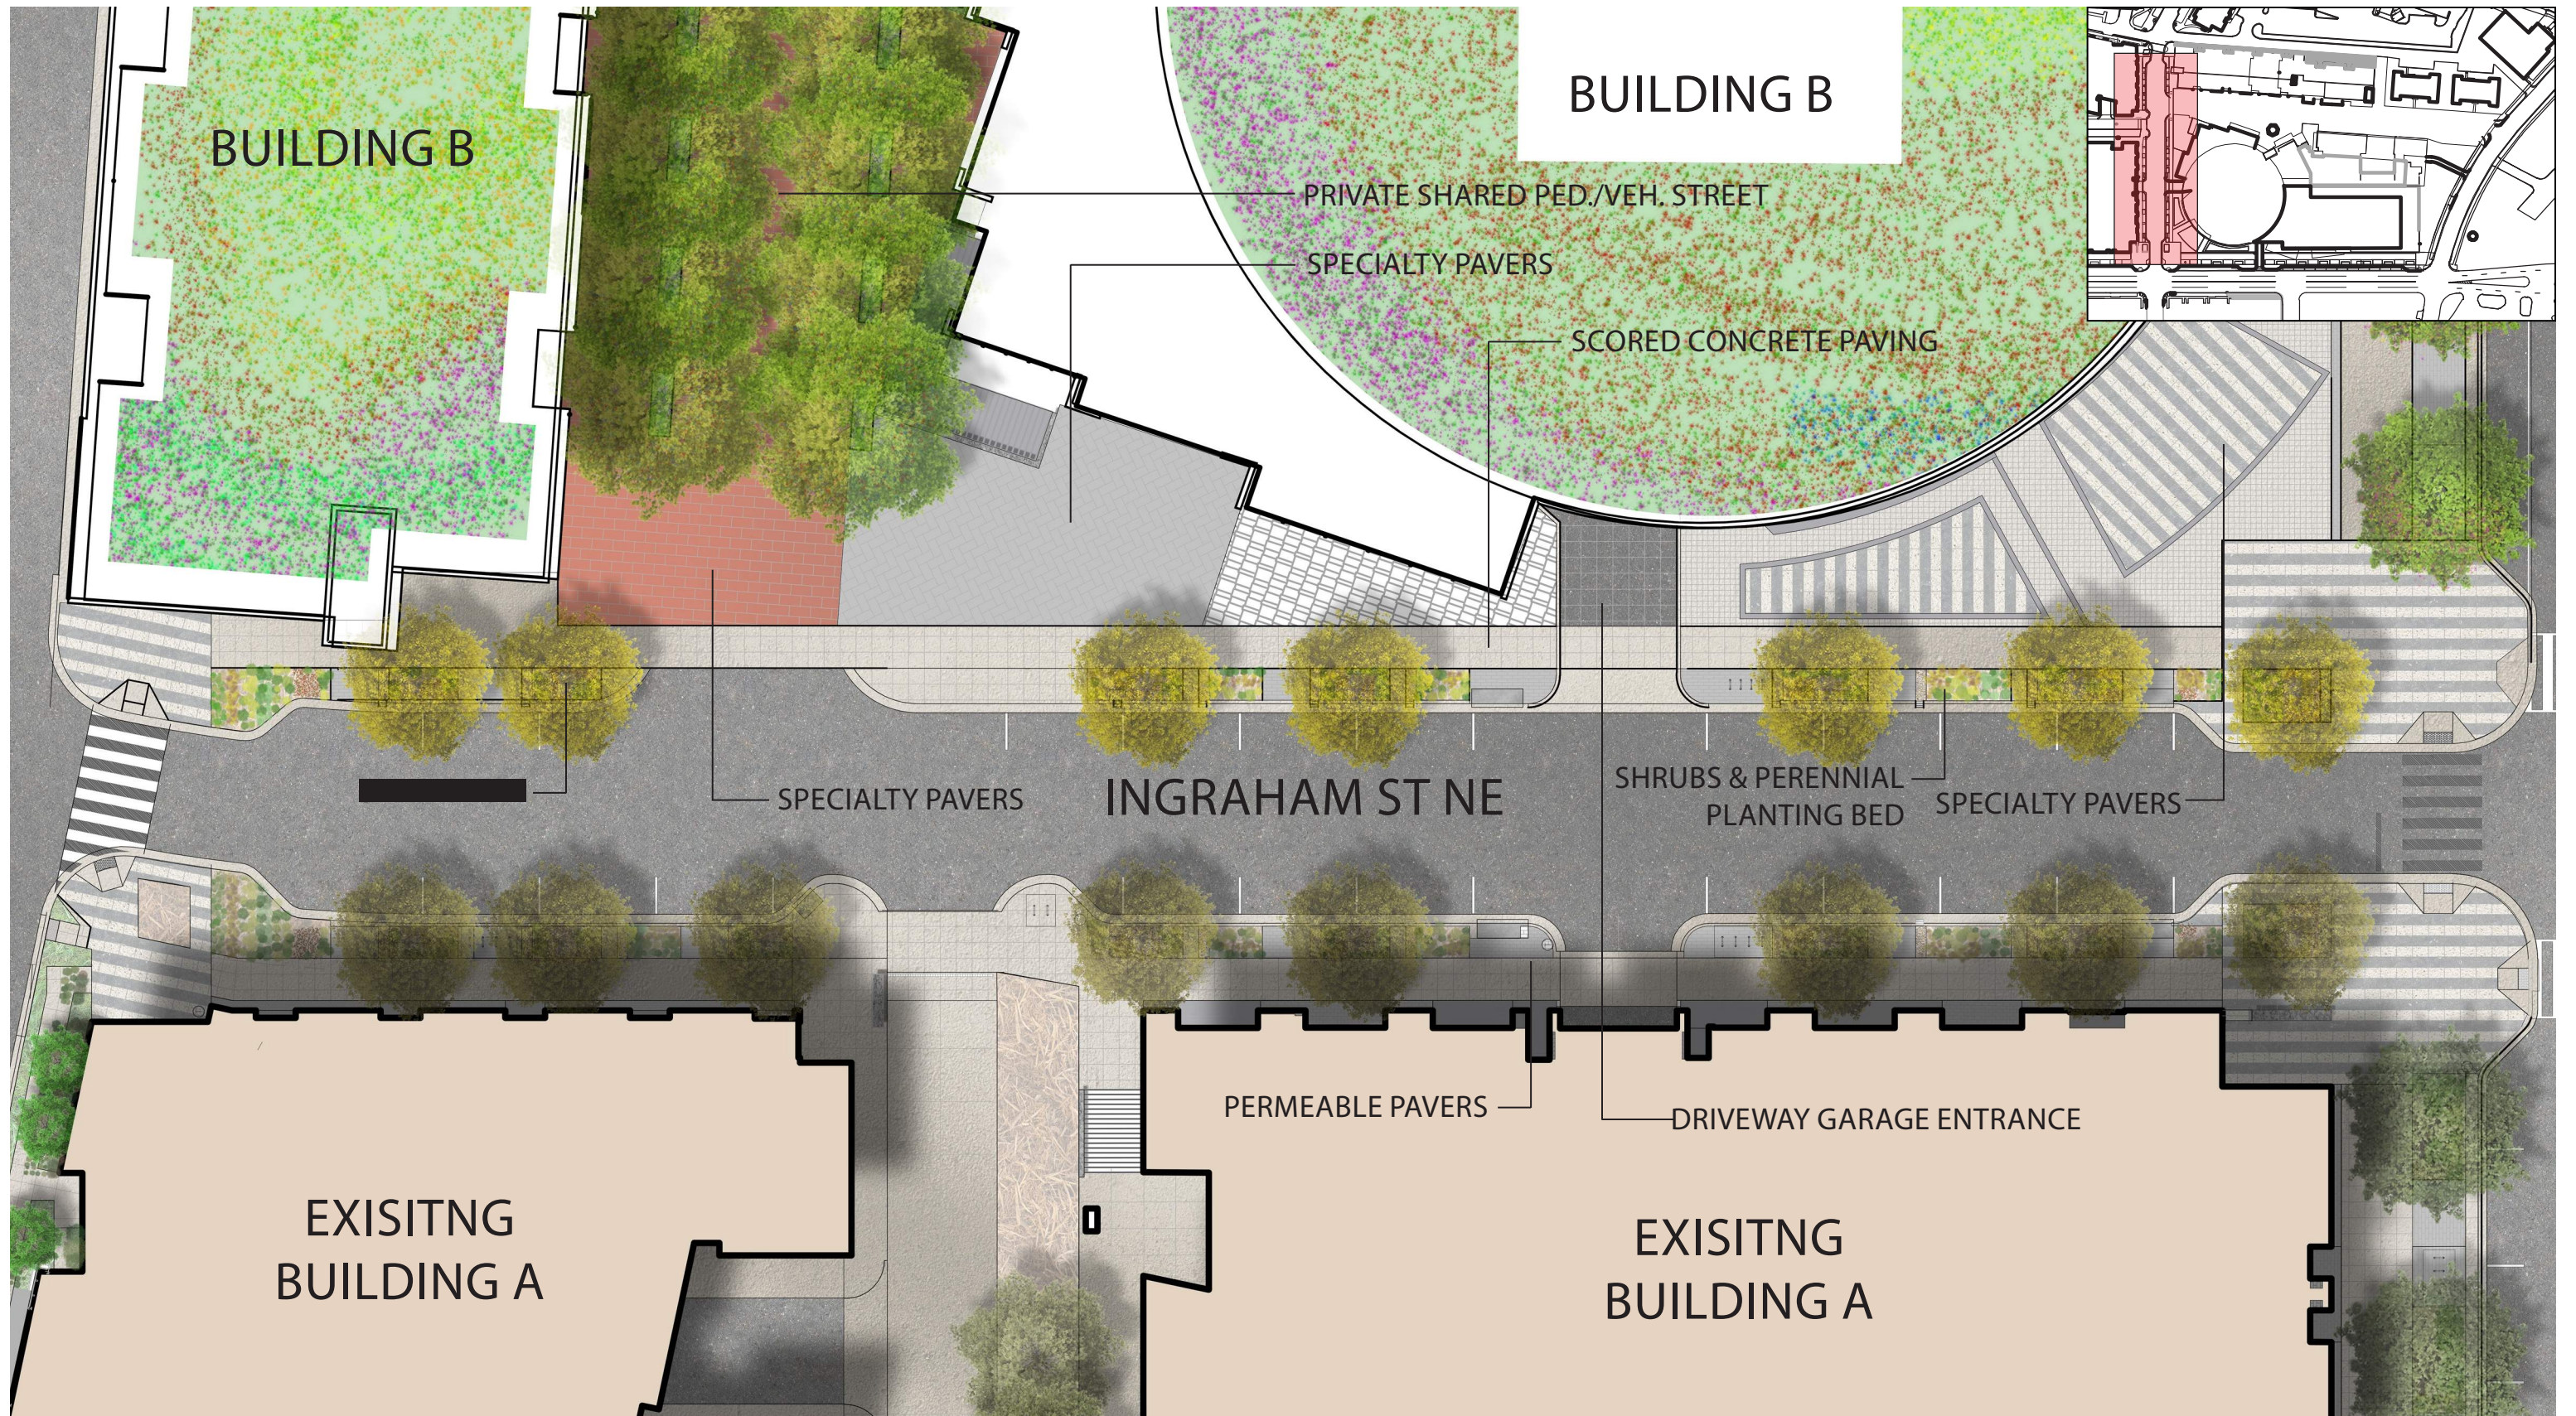

SOUTH DAKOTA AVE NE

INGRAHAM ST NE

BUILDING B

PERKINS — EASTMAN

STUDIO SHANGHA

VFA CAPITOL

SEPTEMBER 4, 2018

TYPICAL INGRAHAM STREETSCAPE

ART PLACE AT FORT TOTTEN

L6