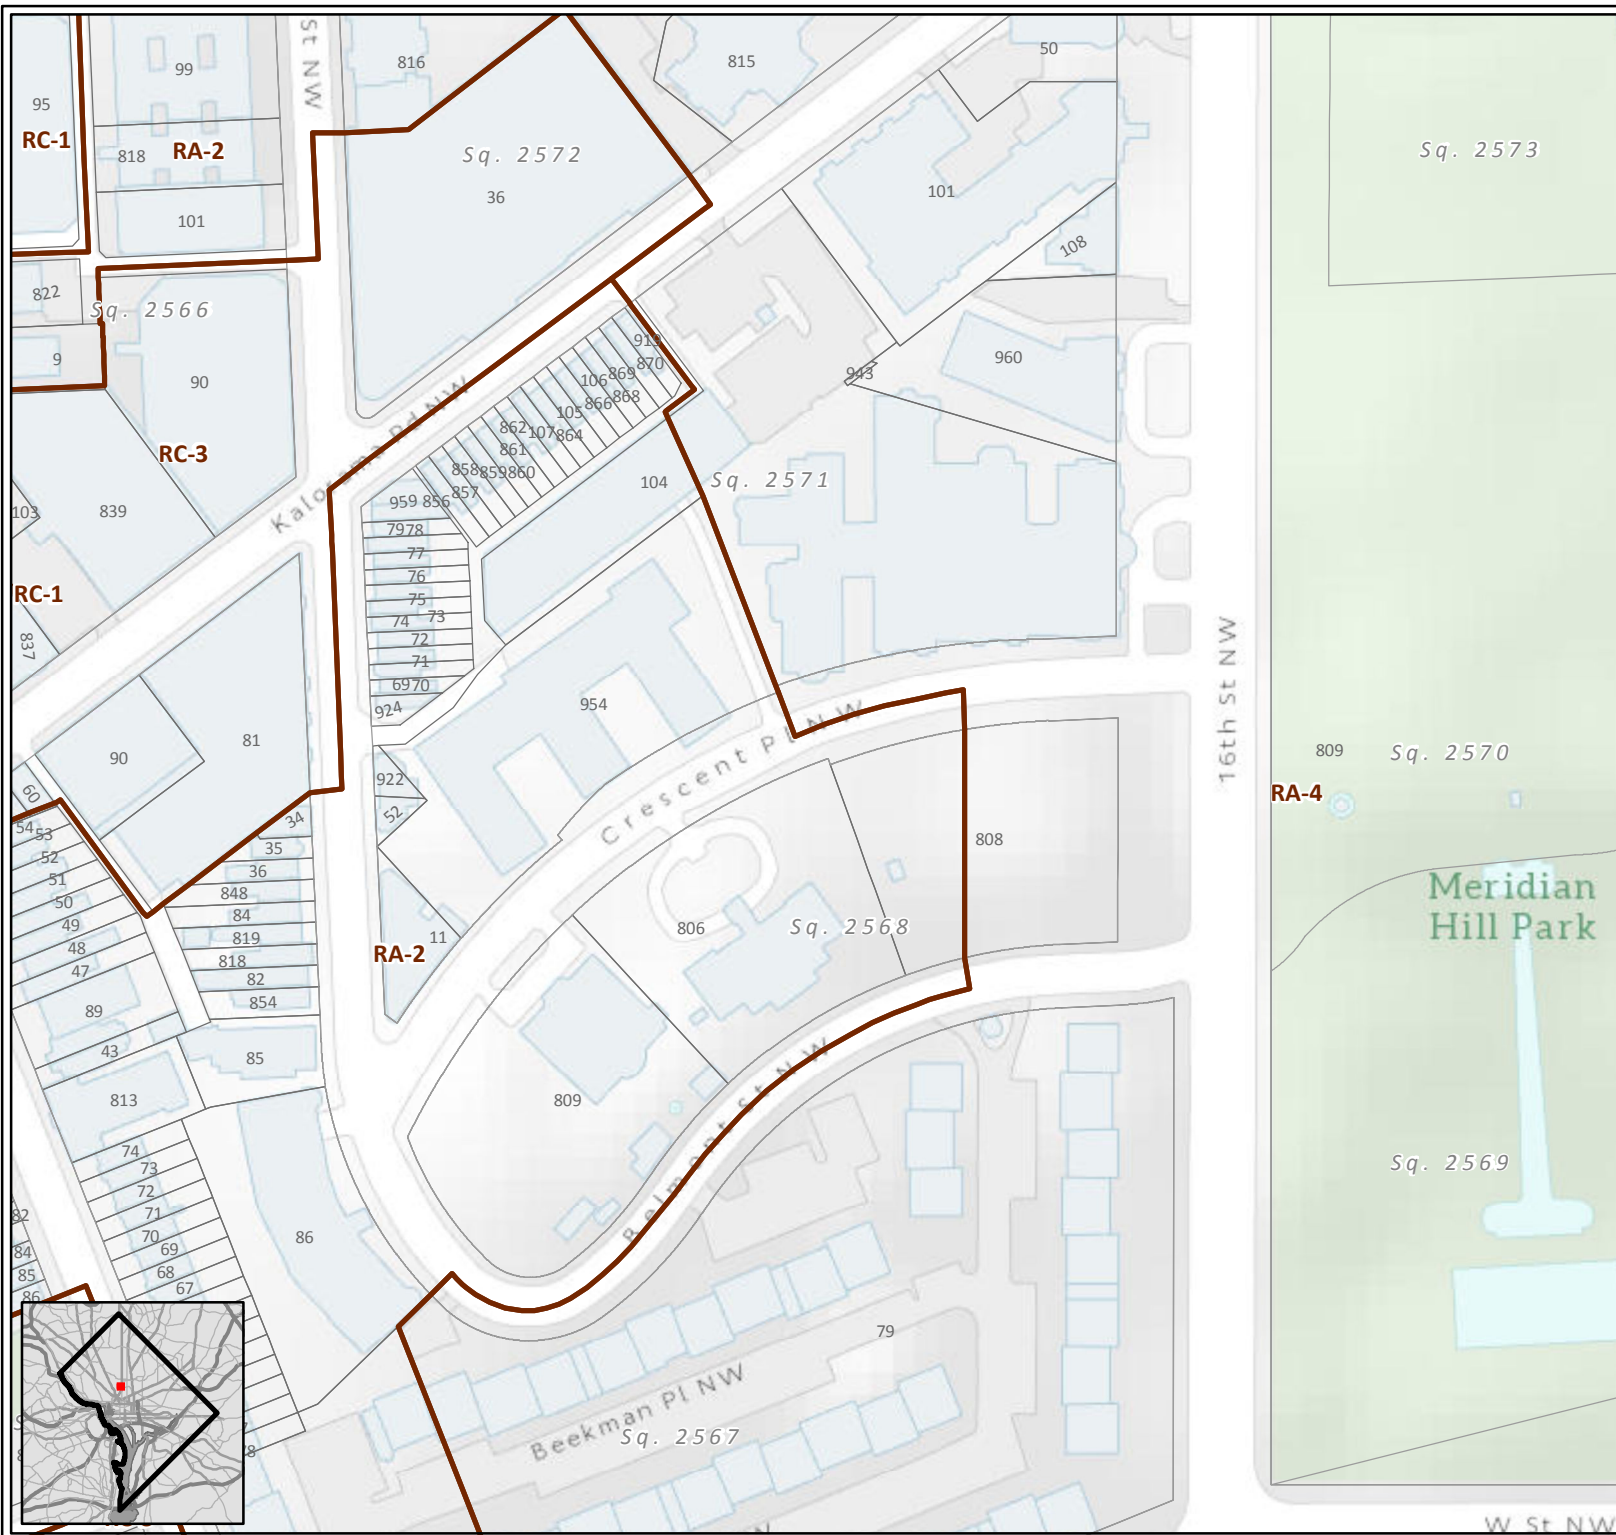

Existing Zoning

Legend

 Zone Boundary

Zoning of Adjacent Properties

Zoning Map of the District of Columbia

Extracted from Online Zoning Information published by the District of Columbia Office of Zoning, DCGIS, and Office of the Chief Technology Officer (OCTO) Exported on: 8/1/2018

Proposed Change of Zoning - rezone lot 808 as RA-2