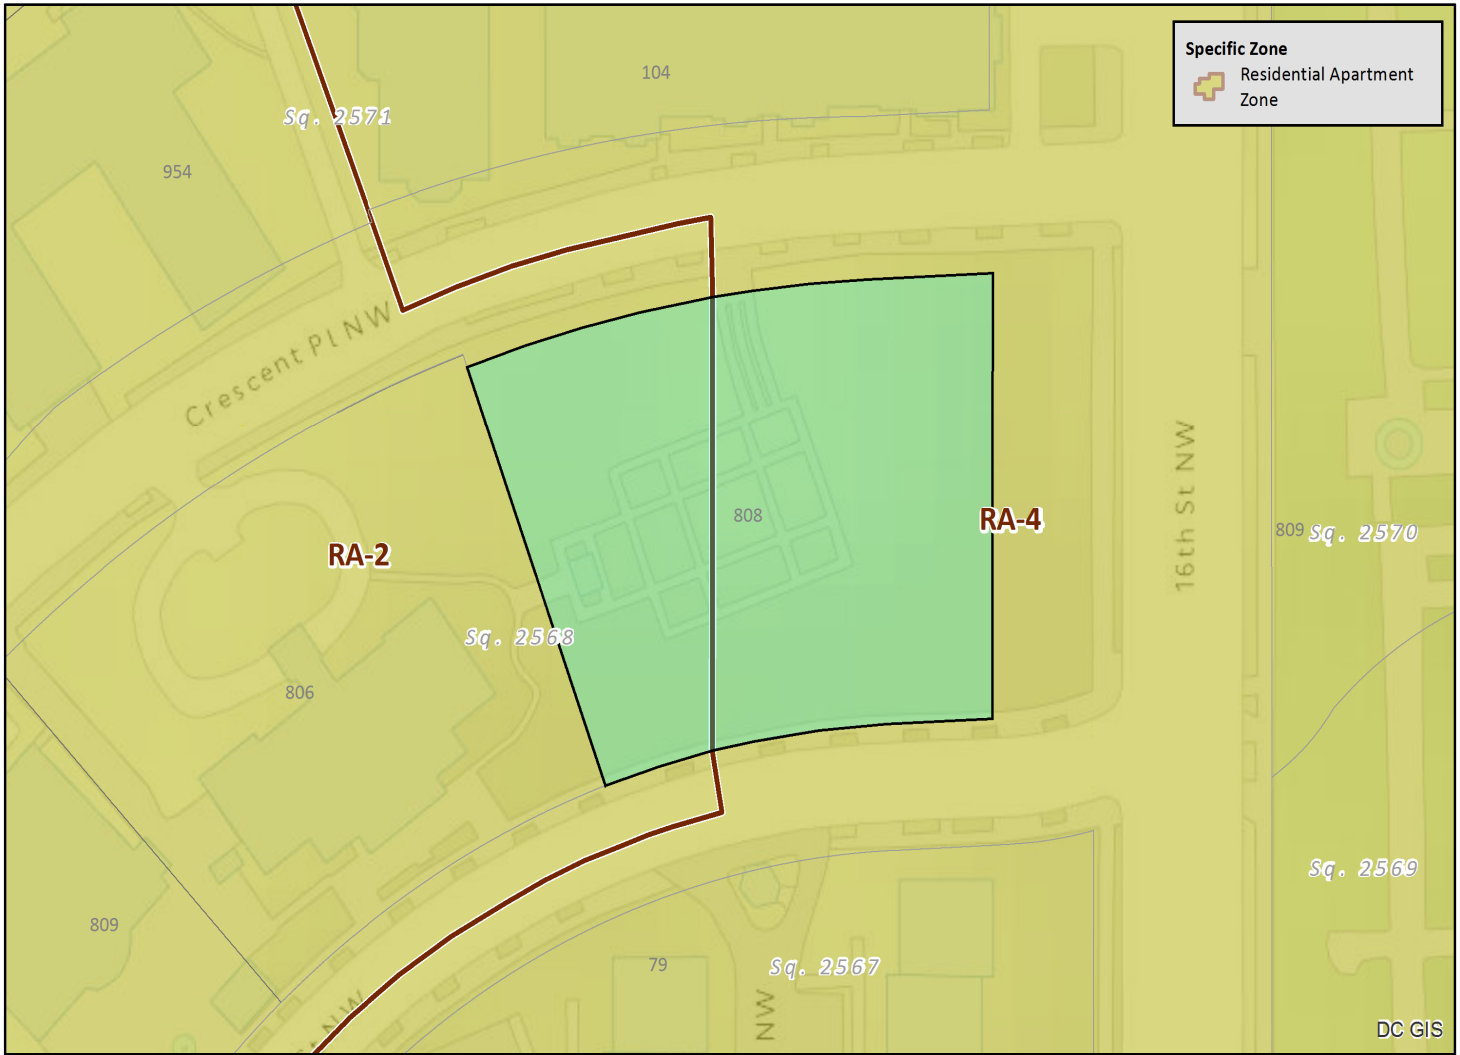

Existing Zoning

Legend

 Zone Boundary

Zoning of Adjacent Properties

Zoning Map of the District of Columbia

Extracted from Online Zoning Information published by the District of Columbia Office of Zoning, DCGIS, and Office of the Chief Technology Officer (OCTO) Exported on: 8/1/2018

Proposed Change of Zoning - rezone lot 808 as RA-2