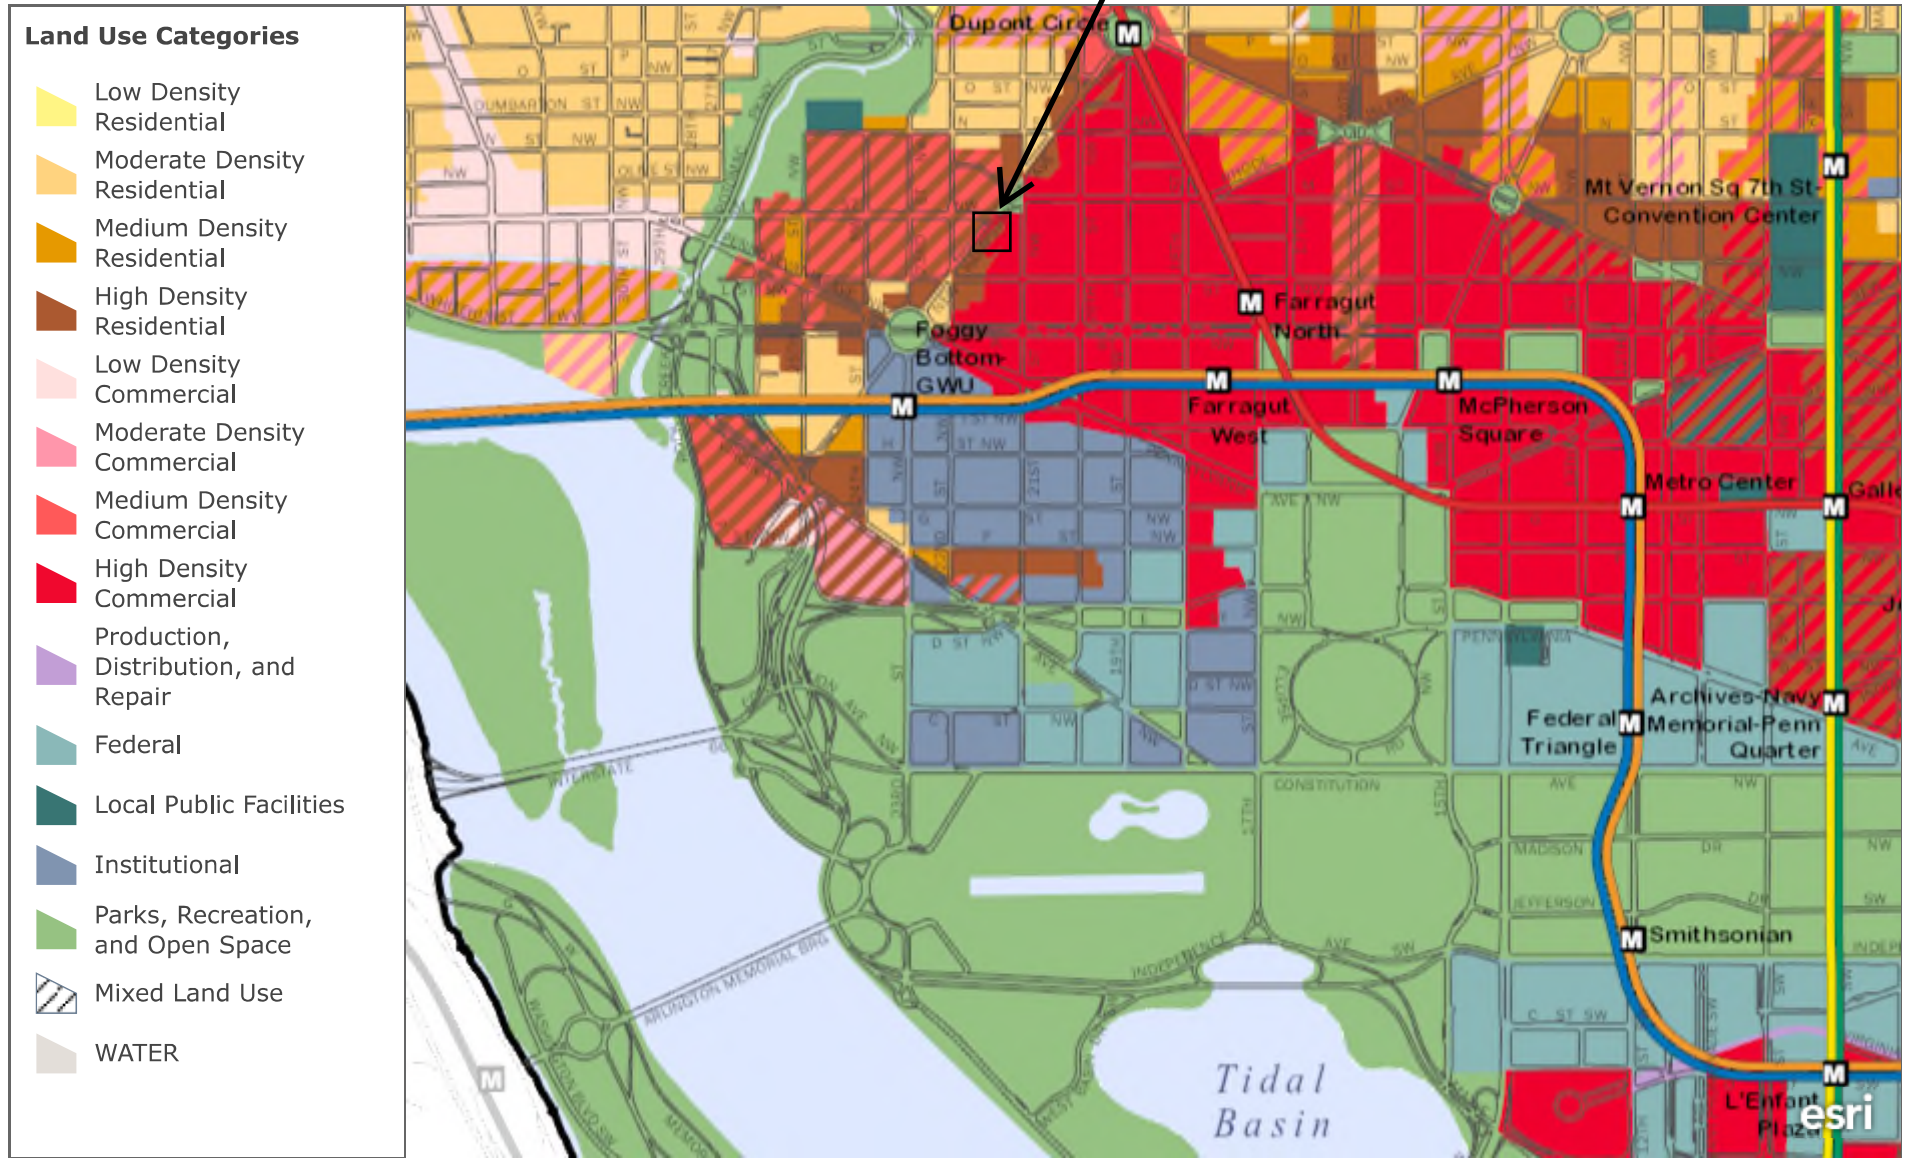

DC Future Land Use

Future Land Use per the District Elements of the Comprehensive Plan of the District of Columbia, January 2013

0.6mi