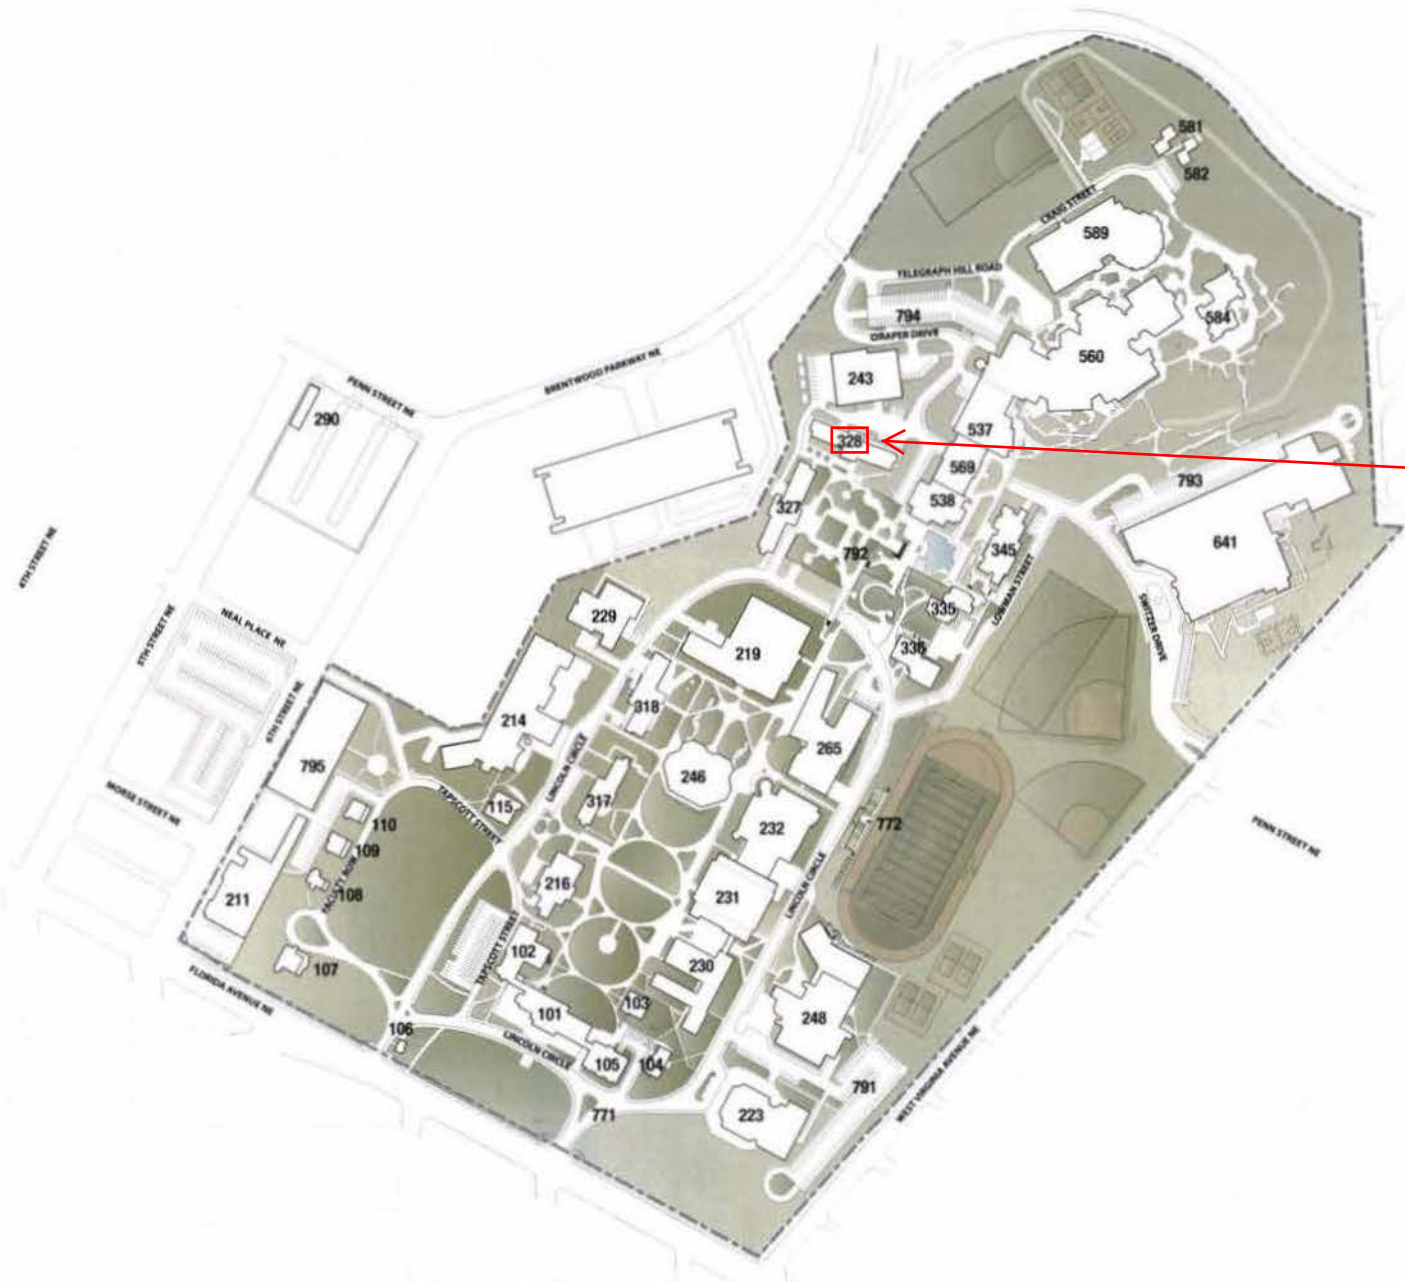

EXHIBIT B

- 101 Chapel Hall
- 102 College Hall
- 103 Dawes House
- 104 Kendall Hall
- 105 Fowler Hall
- 106 Gate House
- 107 EMG Residence
- 108 Ballard House
- 109 Fay House
- 110 Denison House
- 115 Peckoff Alumni House
- 211 Appleby Building
- 214 Kellogg Conference Center
- 216 EMG Memorial Building
- 219 Hall Memorial Building
- 223 Elstad Auditorium
- 229 Washburn Fine Arts Building
- 230 Ely Hall
- 231 Student Union Building
- 232 Student Academic Center
- 243 Central Utilities Building
- 246 Merrill Learning Center
- 248 Field House
- 265 Sorenson Language & Communication Ctr.
- 290 Penn Street
- 317 Peet Hall
- 318 Living Learning Residence Hall
- 327 Ballard Hall - West
- 328 Ballard Hall - North**
- 335 Clerc Hall
- 336 Benson Hall
- 345 Carlin Hall
- 537 Health Center
- 538 University Dining Hall
- 560 MSSD - Main
- 569 Central Receiving
- 581 MSSD House 100/200
- 582 MSSD House 300/400
- 584 MSSD Residence Hall 'B'
- 589 MSSD Gym. & Pool Building
- 641 Kennel Demo. Elem. School
- 771 Security Kiosk
- 772 Grandstand
- 791 Field House Parking Garage
- 792 Hanson Plaza Parking Garage
- 793 KDES Parking Garage
- 794 MSSD Parking Garage
- 795 Soth Street Parking Garage

CAMPUS BUILDING CONDITIONS SUMMARY CHART